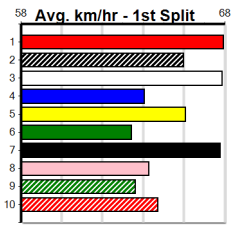

BARN BAR FUNCTION ROOM

Distance: 400m, Race Type: Grade 5, Total Prizemoney: $2,925
1st: $1,950, 2nd: $600, 3rd: $300, 4th: $75

Watchdog Tips: 0 0 0 0 Bet: .