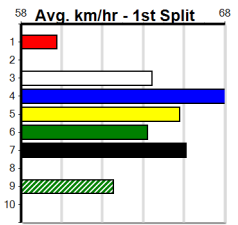

# PHOTO MAN AT STUD

Distance: 400m, Race Type: Maiden, Total Prizemoney: \$2,535  
1st: \$1,680, 2nd: \$520, 3rd: \$260, 4th: \$75

Watchdog Tips:

0 0 0 0

Bet:

Form Box Weight Dist Track Date Time BON Margin 1st/2nd (Time) PIR Checked Comment W/R Split 1 S/P Grade