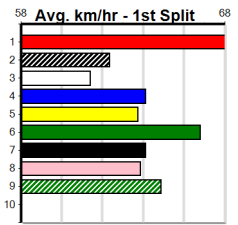

Watchdog Tips: 0 0 0 0 Bet: .