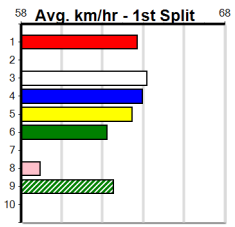

RSN GREY AREAS - WEDNESDAY & FRID

Distance: 400m, Race Type: Maiden, Total Prizemoney: $2,535
1st: $1,680, 2nd: $520, 3rd: $260, 4th: $75

1
6:43PM
(VIC time)

Watchdog Tips: **0** **0** **0** **0** **Bet:**

Form **Box** **Weight** **Dist** **Track** **Date** **Time** **BON** **Margin** **1st/2nd (Time)** **PIR** **Checked** **Comment** **W/R** **Split 1** **S/P** **Grade**

1 GRUMPY GERRIE [M]
BKW D Dec-22 AUSSIE INFRARED MORTICIA
Trainer: Aaron Campbell (Drouin)
4th (4) 29.7 400 WGL R2 31-Jan-25 23.43 22.29 8.00COLLINDA BLINDER (22.87) S/75 . . . . 8.65 $5.20 M

Winning Boxes

1	2	3	4	5	6	7	8
Prize					$75.00		
Best					23.43		
Starts					1-0-0-0		
Trk/Dst					1-0-0-0		
APM					$75		

2 SECRET DARGAN [M]
BK D Nov-22 ZACK MONELLI WON'T STOP HER
Trainer: Chloe Bowman (Kilmany)
Owner(s): J Bowman

Winning Boxes

1	2	3	4	5	6	7	8
Prize					$0		
Best					FSH		
Starts					0-0-0-0		
Trk/Dst					0-0-0-0		
APM					$0		

3 HENCHMEN [M]
BK D Oct-22 FLYING RICCIARDO ZIPPING POPPY
Trainer: Christian Wilk (Tanjil South)
5th (7) 31.0 425 BEN R1 17-Jan-25 25.01 23.55 8.00HARD COMPASS (24.47) M/577 . . . . 6.67 $2.90 M
3rd (6) 31.4 460 WGL R1 28-Jan-25 26.27 25.88 5.50ULTIMATE WARRIOR (25.90) M/222 . . . . 6.64 $19.20 M
3rd (1) 31.5 400 WGL R2 31-Jan-25 23.31 22.29 6.50COLLINDA BLINDER (22.87) Q/54 . . . . 8.56 $3.30 M
3rd (6) 31.8 390 SHP R3 06-Feb-25 22.88 22.15 6.50FOXY JAY (22.44) M/32 . . . . 8.90 $2.50 T3-M

Winning Boxes

1	2	3	4	5	6	7	8
Prize					$3,950.00		
Best					23.02		
Starts					19-0-3-9		
Trk/Dst					5-0-1-2		
APM					$2615		

Owner(s): Eye Candy (SYN), C Wilk, K Gorman

4 JAMS DONUTS [M]
BK B Nov-22 BARCIA BALE FERNANDO CAZZ
Trainer: John Bosnich (Devon Meadows)
4th (2) 25.6 400 WGL R3 04-Feb-25 23.47 22.36 7.50LANGRY ELLIE (22.95) S/66 . . . . 8.63 $6.80 M

Winning Boxes

1	2	3	4	5	6	7	8
Prize					$75.00		
Best					23.47		
Starts					1-0-0-0		
Trk/Dst					1-0-0-0		
APM					$75		

Owner(s): J Bosnich

5 TERRITORY ROSE [M]
F B Feb-23 BERNARDO AEROPLANE ROSE
Trainer: Jodie Selleck (Tooradin)
6th (1) 30.0 400 WGL R1 04-Feb-25 23.61 22.36 13.00LWINIFRED MARY (22.76) M/56 . . . . 8.67 $5.50 M

Winning Boxes

1	2	3	4	5	6	7	8
Prize					$0.00		
Best					23.61		
Starts					1-0-0-0		
Trk/Dst					1-0-0-0		
APM					$0		

Owner(s): Barking Mad (SYN), I Dyrting, J Kelly, A Poulter

6 DOONGALLA BAGGER [M]
BK D Nov-22 BERNARDO ASHBY MAYHEM
Trainer: Lorraine Langley (Pakenham)
7th (7) 33.4 400 WGL R1 08-Oct-24 23.55 22.58 11.00LVODKA AND ICE (22.83) S/77 . . . . 8.81 $14.00 M
5th (4) 33.0 400 WGL R1 04-Feb-25 23.42 22.36 9.50LWINIFRED MARY (22.76) M/67 . . . . 8.72 $9.50 M

Winning Boxes

1	2	3	4	5	6	7	8
Prize					$0.00		
Best					23.42		
Starts					2-0-0-0		
Trk/Dst					2-0-0-0		
APM					$0		

Owner(s): J Daffy

7 ACRES BLUE BOY [M]
BK D Jan-23 WALK HARD TINK
Trainer: Yvonne Andrews (Kilmany)
Owner(s): Y Andrews

Winning Boxes

1	2	3	4	5	6	7	8
Prize					$0		
Best					FSH		
Starts					0-0-0-0		
Trk/Dst					0-0-0-0		
APM					$0		

8 TAKE A LYNX [M]
BD D Aug-22 ORSON ALLEN DAVA SUPREME
Trainer: Shane Jack (Dalmore)
6th (1) 31.2 400 WGL R1 31-Jan-25 23.91 22.29 12.00LMRS. FRANKY (23.07) S/76 . . . . 9.04 $8.40 M

Winning Boxes

1	2	3	4	5	6	7	8
Prize					$0.00		
Best					23.91		
Starts					1-0-0-0		
Trk/Dst					1-0-0-0		
APM					$0		

Owner(s): DIRTY RATS TWO (SYN), S Jack, S Burke