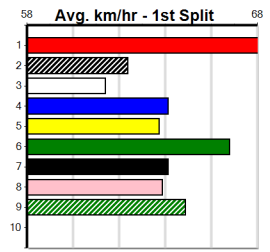

SPORTSBET HT2

Distance: 400m, Race Type: Mixed 6/7 Heat, Total Prizemoney: $2,925
1st: $1,950, 2nd: $600, 3rd: $300, 4th: $75

Watchdog Tips: [ ] [ ] [ ] [ ] Bet: [ ]

ARKA AIR [7]
BK Bitch Sep-22 Sire: ZAMBORA BROCKIE Dam: GOOD GIRL SANDY
Owner(s): B Sykes
Trainer: Bryan Sykes (Beaconsfield Upper)
Winning Distances: < 300m (0) 300 - 399m (0) 400 - 499m (1) 500 - 599m (0) 600 - 699m (0) > 700m (0)
Winning Weights: 24.1(1)
3rd (5) 23.9 400 WGL R2 21-Jan-25 22.83 22.41 4.75L FIRE UP MARK (22.50) Q/23 8.39 $9.60 MH
2nd (5) 23.9 400 WGL R2 28-Jan-25 22.87 22.45 3.00L LAMBRICK ROAD (22.67) Q/22 8.34 $48.20 MF
1st (7) 24.1 400 WGL R2 04-Feb-25 22.72 22.36 5.50L GENERAL ATTITUDE (23.08) Q/11 SW 8.25 $1.40 M
Box History: Bx 1st 2nd 3rd 4th 5th 6th 7th 8th
Prize Best $2540.00
Starts 22.72(7)-4/2/25
Trk/Dts 3-1-1-1
APM 3-1-1-1 2540

LILY LALA [6]
BK Bitch Nov-22 Sire: AUSSIE INFRARED Dam: LITTLE TUBBSY
Owner(s): R Winter
Trainer: Ronald Winter (Denison)
Winning Distances: < 300m (0) 300 - 399m (0) 400 - 499m (2) 500 - 599m (0) 600 - 699m (0) > 700m (0)
Winning Weights: 25.6(1) 25.7(1)
6th (8) 26.7 400 WGL R4 29-Nov-24 23.43 22.61 9.50L COLLINDA LOU (22.77) S/86 8.74 $24.50 X67
5th (7) 26.9 435 SLE R3 04-Dec-24 25.30 24.43 9.50L ELITE DOM (24.64) M/355 5.29 $5.50 T3-6
3rd (1) 26.4 435 SLE R4 18-Dec-24 24.92 24.38 4.25L TERRORISING TOM (24.62) M/233 5.31 $2.70 T3-6
7th (7) 26.3 435 SLE R9 22-Dec-24 25.23 24.14 6.00L WARRIOR JACK (24.82) M/688 5.49 $10.20 6G
6th (7) 26.3 435 SLE R10 01-Jan-25 25.50 24.63 11.00 EASY PIE (24.75) M/377 5.38 $3.50 T3-RW
8th (4) 26.2 435 SLE R9 08-Jan-25 25.82 24.66 7.00L KILMANY WARRIOR (25.36) M/788 V5 5.53 $5.10 6G
2nd (7) 26.4 400 WGL R9 16-Jan-25 23.20 22.72 6.50L BOWIE SUNNY (22.77) M/22 8.57 $2.90 6G
2nd (2) 27.0 400 WGL R4 06-Feb-25 23.07 22.53 4.25L REBECCA RIOT (22.79) M/13 8.42 $5.50 6G
Box History: Bx 1st 2nd 3rd 4th 5th 6th 7th 8th
Prize Best $5965.00
Starts 22.99(8)-6/8/24
Trk/Dts 17-2-3-4
APM 6-1-2-1 1981

HAMISH ROSE [6]
BD Dog May-22 Sire: FERAL FRANKY Dam: DASH OF ROSE
Owner(s): S Chignell
Trainer: Sharon-lee Chignell (Rosedale)
Winning Distances: < 300m (0) 300 - 399m (0) 400 - 499m (2) 500 - 599m (0) 600 - 699m (0) > 700m (0)
Winning Weights: 33.9(1) 34.3(1)
5th (7) 34.4 435 SLE R4 26-Dec-24 24.63 23.93 7.00L DR. REESE (24.15) S/665 5.67 $14.10 X67
3rd (6) 34.3 400 WGL R3 31-Dec-24 22.72 22.38 0.75L SON OF DUKE (22.67) M/75 8.60 $17.10 6G
5th (2) 34.5 435 SLE R2 05-Jan-25 25.01 24.30 7.50L MR. THOMAS (24.48) M/876 5.48 $21.40 6G
4th (7) 34.2 460 WGL R7 10-Jan-25 26.34 25.49 6.00L BEST FOR LAST (25.95) S/766 6.85 $47.20 RW
8th (4) 34.1 350 HVL R3 19-Jan-25 19.63 19.09 5.50L BUFFALO COWBOY (19.25) S/8 6.80 $36.70 X67
4th (4) 34.1 435 SLE R4 24-Jan-25 24.81 24.22 5.00L ASTON SHEKEL (24.47) S/855 5.51 $7.20 RW
8th (3) 34.4 400 WGL R4 28-Jan-25 23.84 22.45 20.00 FAST FREDDY (22.49) M/68 8.67 $11.40 6G
3rd (6) 34.1 435 SLE R5 05-Feb-25 25.24 24.64 1.00L ARE YOU OKAY (25.17) S/655 5.37 $2.50 T3-6
Box History: Bx 1st 2nd 3rd 4th 5th 6th 7th 8th
Prize Best $13345.00
Starts 22.72(6)-31/12/24
Trk/Dts 42-2-11-5
APM 3-1-0-1 4399