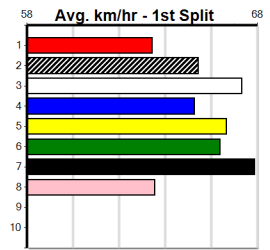

SHIMA SHINE AT STUD

Distance: 400m, Race Type: Free For All, Total Prizemoney: $3,360
1st: $2,250, 2nd: $690, 3rd: $345, 4th: $75

Watchdog Tips: [ ] [ ] [ ] [ ] Bet: [ ]

Form Box Wgt Dist Track Date Time BON Margin 1st/2nd (Time) PIR Checked Comment WR Split 1 S/P Grade

MISTY AMY [4] BK Bitch May-20 Sire: ZIPPING GARTH Dam: ZIPPING RUBY
Owner(s): R Wood
Winning Distances: < 300m (0) 300 - 399m (3) 400 - 499m (8) 500 - 599m (0) 600 - 699m (0) > 700m (0)
Winning Weights: 25.8(2) 26.1(1) 26.8(1) 27.0(1) 27.2(1) 27.5(1) 27.6(2) 27.8(1) 27.9(1)
4th (1) 27.4 400 WGL R11 04-Nov-24 23.08 22.45 6.00L URANA PANDA (22.70) M/74 . . . . . 8.70 $13.70 5
4th (2) 27.0 460 WGL R8 19-Nov-24 26.36 25.67 1.5L BANKRUPT (26.26) M/432 . . . . . 6.65 $24.10 5
3rd (1) 27.4 400 WGL R11 29-Nov-24 22.91 22.61 4.50L COUNTY KILDARE (22.61) Q/33 . . . . . 8.58 $23.00 5
1st (2) 27.0 400 WGL R11 03-Dec-24 23.03 22.49 0.75L BIG TRUCKER (23.07) Q/35 . . . . . 8.58 $20.80 5
3rd (6) 27.2 460 WGL R8 10-Dec-24 26.13 25.63 7.50L SUNNYSIDE JO (25.63) M/443 . . . . . 6.63 $58.40 X45
7th (4) 26.0 460 WGL R8 17-Jan-25 26.32 25.49 12.00 CHAVERO (25.49) M/776 . . . . . 6.74 $41.30 X45
6th (8) 26.0 460 WGL R8 28-Jan-25 26.55 25.88 9.00L ASTON CORLEONE (25.93) M/576 . . . . . 6.75 $83.70 X45
7th (1) 26.4 460 WGL R8 04-Feb-25 26.68 25.56 6.00L MORE BEER PLEASE (26.27) S/888 . . . . . 6.79 $54.00 X45
Last 3 wins NOT included above
1st (7) 27.6 390 BAL R12 28-Jul-24 22.89 22.75 0.50L BERN'S BANJO (22.91) M/21 . . . . . 8.57 $7.50 T3-5
1st (2) 27.5 300 HVL R12 02-Aug-24 17.00 16.98 0.05L PINEAPPLE HEAD (17.00) M/6 . . . . . 4.05 $24.60 T3-5
1st (8) 27.9 390 BAL R5 21-Oct-24 22.43 22.03 0.10L PERFECT SAL (22.44) M/32 . . . . . 8.51 $3.70 T3-5

Box History
Bx 1st 2nd 3rd 4th 5th 6th 7th 8th
1 1 2 1 2 1 1 1
2 4 3 3 2 3 2 1
3 2 1 4 2 4 1
4 1 3 3 1 3 3 1
5 4 2 2 1 1 1
6 3 1 3 2 1 1
7 2 6 1 2 1 1 3
8 1 1 3 1 2 1
Prize Best $30840.00
Starts 22.60(4)-20/2/24
Trk/Dts 100-11-22-16
APM 34-5-6-4 5390