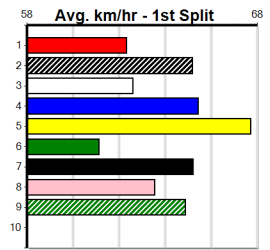

SPORTSBET HT1

Distance: 400m, Race Type: Mixed 6/7 Heat, Total Prizemoney: $2,925
1st: $1,950, 2nd: $600, 3rd: $300, 4th: $75

Watchdog Tips:

Bet:

Table with columns: Form Box, Wgt, Dist, Track, Date, Time, BON, Margin, 1st/2nd (Time), PIR, Checked, Comment, WR, Split 1, S/P, Grade

DERMOTT ROSE [6]
BE Dog Dec-22 Sire: MAGICAL BALE Dam: SHANTELLE ROSE
Owner(s): S Chignell
Trainer: Jeffrey Chignell (Rosedale)
Winning Distances: < 300m (0) 300 - 399m (0) 400 - 499m (2) 500 - 599m (0) 600 - 699m (0) > 700m (0)
Winning Weights: 34.1(1) 34.6(1)
Box History table and Prize Best Starts Trk/Dts APM

QUEEN KATE [6]
BK Bitch Aug-22 Sire: FLYING RICCIARDO Dam: MISS MORRISSET
Owner(s): G Johnson
Trainer: Garry Johnson (Chum Creek)
Winning Distances: < 300m (0) 300 - 399m (1) 400 - 499m (1) 500 - 599m (0) 600 - 699m (0) > 700m (0)
Winning Weights: 29.2(1) 29.5(1)
Box History table and Prize Best Starts Trk/Dts APM

SALLY CAN WAIT [7]
BK Bitch May-23 Sire: KURO KISMET Dam: RIVIERA CRUZ
Owner(s): B Clark
Trainer: Matthew Clark (Briagolong)
ENG SLE 2025-02-09
Winning Distances: < 300m (0) 300 - 399m (0) 400 - 499m (1) 500 - 599m (0) 600 - 699m (0) > 700m (0)
Winning Weights: 31.2(1)
Box History table and Prize Best Starts Trk/Dts APM

ASTON KOPECK (NSW)[6]
BK Dog Sep-22 Sire: ASTON RUPEE Dam: FIRE ON ICE
Owner(s): R Borda
Trainer: Darren Archer (Nilma North)
Winning Distances: < 300m (0) 300 - 399m (0) 400 - 499m (1) 500 - 599m (1) 600 - 699m (0) > 700m (0)
Winning Weights: 28.8(1) 29.0(1)
Box History table and Prize Best Starts Trk/Dts APM

MIKADO JEWEL [7]
BK Bitch Feb-23 Sire: COSMIC RUMBLE Dam: HARDAWAY WINNIE
Owner(s): J AND J (SYN), M Barber, P Jones
Trainer: Maria Barber (Hoddles Creek)
Winning Distances: < 300m (0) 300 - 399m (1) 400 - 499m (0) 500 - 599m (0) 600 - 699m (0) > 700m (0)
Winning Weights: 25.7(1)
Box History table and Prize Best Starts Trk/Dts APM

1

2

3

4

5