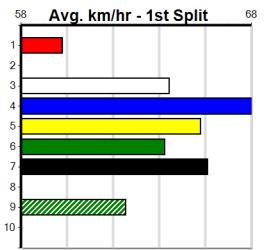

Warragul

2

7:05PM

(VIC time)

PHOTO MAN AT STUD

Distance: 400m, Race Type: Maiden, Total Prizemoney: \$2,535
1st: \$1,680, 2nd: \$520, 3rd: \$260, 4th: \$75

Watchdog Tips: Bet:

Form Box	Wgt	Dist	Track	Date	Time	BON	Margin	1st/2nd (Time)	PIR	Checked	Comment	WR	Split 1	S/P	Grade
----------	-----	------	-------	------	------	-----	--------	----------------	-----	---------	---------	----	---------	-----	-------