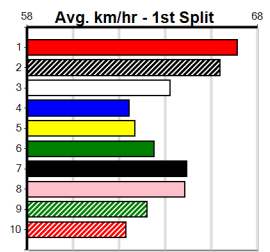

SENNACHIE AT STUD

Distance: 400m, Race Type: Grade 5, Total Prizemoney: $2,925
1st: $1,950, 2nd: $600, 3rd: $300, 4th: $75

Watchdog Tips:

Bet:

Form Box	Wgt	Dist	Track	Date	Time	BON	Margin	1st/2nd (Time)	PIR	Checked	Comment	WR	Split 1	S/P	Grade

1

JOAN'S GEM [5]
BK Bitch Jun-21 Sire: ASTON DEE BEE Dam: MADALIA MAGGIE
Owner(s): EDITHVALE (SYN), I Bradshaw, M Bradshaw Trainer: Michael Bradshaw (Seaford)
Winning Distances: < 300m (0) 300 - 399m (1) 400 - 499m (2) 500 - 599m (1) 600 - 699m (2) > 700m (0)
Winning Weights: 28.9(1) 29.0(1) 29.1(2) 29.6(2)

6th (5)	28.8	600	MEA	R6	26-Oct-24	35.75	34.60	6.00L DASHER BALE (35.34)	M/5787	.	SW	.	9.44	$21.00	5
5th (3)	28.7	595	SAP	R6	02-Nov-24	34.85	34.41	6.50L SHAKE IT OFF (34.41)	M/3566	.	.	.	9.37	$44.00	X45
7th (6)	28.9	595	SAN	R8	07-Nov-24	34.98	34.22	7.50L DISHEVELED (34.48)	M/3468	.	.	.	9.22	$81.20	X45
6th (4)	29.3	300	HVL	R10	17-Nov-24	17.19	16.66	8.00L SHEEZEL (16.66)	M/5	.	.	.	4.06	$95.00	5
6th (6)	29.0	515	SAP	R5	02-Dec-24	30.11	29.53	8.50L READ THE ROOM (29.53)	Q/3456	.	.	.	5.10	$41.30	5
2nd (2)	29.2	400	WGL	R9	23-Jan-25	23.04	22.46	5.00L BEST OF COLOUR (22.70)	M/64	.	.	.	8.53	$5.90	T3-5
4th (6)	29.1	515	SAP	R7	27-Jan-25	30.25	29.60	7.50L VALENCIA JIM (29.75)	M/2224	.	.	.	5.16	$6.70	5H
4th (2)	29.1	515	SAP	R7	03-Feb-25	30.23	29.47	1.75L KYANITE KAZ (30.11)	M/1133	.	.	.	5.15	$3.80	T3-5H

Last 3 wins NOT included above

1st (1)	29.0	600	MEP	R9	06-Dec-23	34.72	34.72	2.75L MORAINIE CHARLI (34.90)	Q/1111	.	SW	.	8.97	$41.50	5
1st (4)	29.1	515	SAP	R9	17-Mar-24	29.86	29.41	1.00L URANA ZOOM (29.93)	M/2111	.	.	.	5.12	$27.50	5F
1st (4)	28.9	600	MEA	R12	27-Apr-24	34.91	34.31	0.50L MEPUNGA LOAF (34.93)	Q/1111	.	.	.	9.06	$20.90	5

Box History

Bx	1st	2nd	3rd	4th	5th	6th	7th	8th
1	1	2	3	4	2	3	2	
2	1	2	1	1	1	2		
3			2		1	1		
4	2		1	1	1	2		
5	1			1	1	3	2	2
6	1		1	1	2	2	4	
7		1				3		
8		3	2	2	2	2	4	1

Prize Best Starts Trk/Dts APM: $27525.00, 22.88(1)-14/2/23, 72-6-8-10, 10-2-2-1, 3485