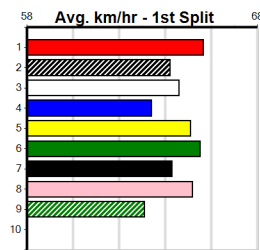

VIATEK

Distance: 460m, Race Type: Grade 5, Total Prizemoney: $2,925
1st: $1,950, 2nd: $600, 3rd: $300, 4th: $75

Watchdog Tips:

Bet:

Form Box Wgt Dist Track Date Time BON Margin 1st/2nd (Time) PIR Checked Comment W/R Split 1 S/P Grade

NOSEY BLUEY [5] BE Dog Mar-23 Sire: BERNARDO Dam: DOUBLE SUPREME Trainer: Justin Bowman (Kilmany) ENG WGL 2025-02-07. Includes winning distances, weights, and box history.

EAGLES FLY ALONE [5] BD Dog Sep-21 Sire: TOMMY SHELBY Dam: FOR THE ALLIANCE Trainer: Brett Mackie (Tooradin) ENG WGL 2025-02-07. Includes winning distances, weights, and box history.

FLEX FOR ME [5] BK Dog Jan-22 Sire: SHIMA SHINE Dam: ABSOLUTE RUBY Trainer: Gregory Mclachlan (Cranbourne). Includes winning distances, weights, and box history.

WISE ABALONE (WA)[5] BEW Bitch Apr-22 Sire: TOMMY SHELBY Dam: GRACEFUL LIGHT Trainer: Paul Galea (Rosedale) ENG WGL 2025-02-07. Includes winning distances, weights, and box history.

ELUSIVE BARB [5] BK Dog Feb-22 Sire: HOUDINI BOY Dam: ELUSIVE ANAKE Trainer: Paul Galea (Rosedale). Includes winning distances, weights, and box history.

1

2

3

4

5