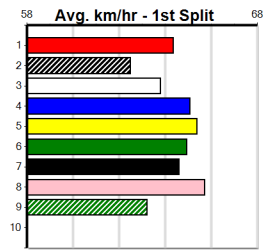

OAKS SUPER BOX

Distance: 460m, Race Type: Mixed 4/5, Total Prizemoney: $3,360
1st: $2,250, 2nd: $690, 3rd: $345, 4th: $75

Watchdog Tips: [ ] [ ] [ ] [ ] Bet: [ ]

Form Box Wgt Dist Track Date Time BON Margin 1st/2nd (Time) PIR Checked Comment WR Split 1 S/P Grade

ACACIA ROCKET (WA)[4]
RBD Dog Dec-21 Sire: MY REDEEMER Dam: WESTDALE ANNE
Owner(s): R Green
Winning Distances: < 300m (0) 300 - 399m (2) 400 - 499m (8) 500 - 599m (0) 600 - 699m (0) > 700m (0)
Winning Weights: 29.5(1) 29.7(1) 30.1(2) 30.4(2) 30.5(1) 30.6(1) 30.7(1) 30.9(1)
5th (5) 30.5 510 SLE R6 24-Nov-24 29.46 29.02 5.50L KNOCKOUT NORM (29.10) M/877 . VO . 9.71 $11.30 5
ST (-) 29.8 435 SLE 22-Dec-24 24.48 0.01L Trial Cleared Q/11 . 1of4 . 5.35 . ST
F (7) 30.1 425 BEN R4 27-Dec-24 0.00 23.73 . TALCOTT BALE (23.99) M/688 . V7 . 6.72 $18.00 X45
2nd (3) 30.4 390 BAL R12 08-Jan-25 22.03 21.88 1.75L MAKE THE CUT (21.92) Q/22 . . . 8.42 $4.80 X45
6th (2) 30.5 450 BAL R8 15-Jan-25 25.50 24.96 8.00L INCONSPICUOUS (24.96) M/445 . . . 6.73 $50.60 X45
2nd (1) 30.6 450 BAL R11 22-Jan-25 25.57 25.06 7.50L TATTOOED (25.06) M/432 . . . 6.77 $11.20 X45
1st (4) 30.9 460 WGL R8 31-Jan-25 25.75 25.69 3.25L HARA'S BUDDY (25.96) M/111 . SW . 6.52 $11.30 X45
3rd (5) 30.8 460 WGL R8 04-Feb-25 26.48 25.56 3.25L MORE BEER PLEASE (26.27) M/343 . . . 6.53 $3.10 X45
Last 3 wins NOT included above
1st (7) 30.4 450 BAL R7 16-Oct-24 25.19 25.02 4.50L PAW JUDAS (25.50) Q/111 . . . 6.59 $6.00 5
1st (6) 30.4 400 WGL R11 08-Nov-24 22.53 22.38 0.50L WHIPPING IT (22.55) M/22 . . . 8.39 $3.20 5
1st (8) 30.6 400 WGL R3 12-Nov-24 22.68 22.37 0.50L PAW XENA (22.70) M/22 . SW . 8.42 $1.90 5

Box History
Bx 1st 2nd 3rd 4th 5th 6th 7th 8th
1 1 1 1 1 1 1 1
2 1 1 1 1 1 1 2
3 2 2 1 1 1 1 1
4 2 1 1 1 1 1 1
5 2 2 1 1 1 1 1
6 3 3 1 1 1 1 1
7 1 1 1 1 1 1 1
8 1 1 1 1 4 1 1
Prize Best $26285.00
Starts 25.75(4)-31/1/25
Trk/Dts 37-10-6-4
APM 2-1-0-1 8253

SODA HAWK [5]
BK Dog Dec-21 Sire: FERNANDO BALE Dam: SODA GIRL
Owner(s): C Fulford
Winning Distances: < 300m (0) 300 - 399m (0) 400 - 499m (4) 500 - 599m (0) 600 - 699m (0) > 700m (0)
Winning Weights: 34.0(1) 34.2(1) 34.4(1) 34.6(1)
4th (6) 34.3 435 SLE R1 08-Dec-24 24.79 24.13 2.00L FLYING HELLCAT (24.66) M/655 . . . 5.46 $31.90 RWH
7th (4) 34.6 435 SLE R8 20-Dec-24 25.11 24.11 14.00 BLESSED RAIN (24.13) M/677 . . . 5.33 $27.50 RWH
4th (8) 34.3 435 SLE R6 01-Jan-25 25.11 24.63 3.00L UNLEASH ZAC (24.91) M/424 . . . 5.31 $2.10 T3-5
1st (4) 34.2 435 SLE R7 08-Jan-25 24.92 24.66 2.00L PARIS CALLING (25.05) M/421 . SW . 5.30 $3.50 5
4th (3) 33.6 435 SLE R11 19-Jan-25 24.87 24.33 4.75L SPRINGVIEW NOAH (24.54) M/555 . SW . 5.43 $7.10 5
2nd (8) 33.6 435 SLE R11 24-Jan-25 24.73 24.22 0.25L BANDIT BARBIE (24.72) S/322 . . . 5.35 $4.10 5
5th (7) 34.0 435 SLE R12 02-Feb-25 24.76 23.85 6.50L DR. GILLIAN (24.33) S/644 . . . 5.41 $6.00 5
3rd (6) 34.1 400 WGL R10 06-Feb-25 22.95 22.53 6.50L JUMBUK DAMIEN (22.53) S/33 . . . 8.52 $3.80 5
Last 3 wins NOT included above
1st (7) 34.0 400 WGL R2 26-Oct-23 23.08 22.83 7.00L PEREZ BALE (23.55) M/11 . . . 8.50 $2.60 M
1st (6) 34.6 435 SLE R3 05-May-24 24.65 24.32 2.75L BANDARI (24.83) S/411 . . . 5.37 $4.20 7
1st (8) 34.4 450 TRA R5 29-May-24 25.36 25.07 1.75L XOEL BALE (25.48) M/211 . . . 6.77 $2.30 X67