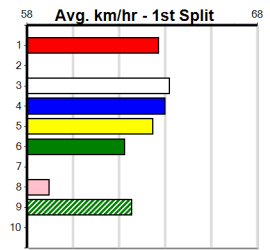

RSN GREY AREAS - WEDNESDAY & FRIDAY

Distance: 400m, Race Type: Maiden, Total Prizemoney: $2,535
1st: $1,680, 2nd: $520, 3rd: $260, 4th: $75

Watchdog Tips: ☐ ☐ ☐ ☐ ☐ Bet:

1

GRUMPY GERRIE [M]
BKW Dog Dec-22 Sire: AUSSIE INFRARED Dam: MORTICIA
Owner(s): CASHINO (SYN), A Campbell, A Campbell Trainer: Aaron Campbell (Drouin)
Winning Distances: < 300m (0) 300 - 399m (0) 400 - 499m (0) 500 - 599m (0) 600 - 699m (0) > 700m (0)
Winning Weights:
4th (4) 29.7 400 WGL R2 31-Jan-25 23.43 22.29 8.00L COLLINDA BLINDER (22.87) S/75 8.65 $5.20 M

Bx	1st	2nd	3rd	4th	5th	6th	7th	8th
1								
2								
3								
4				1				
5								
6								
7								
8								

Prize Best $75.00
Starts 23.43(4)-31/1/25
Trk/Dts 1-0-0-0
APM 1-0-0-0 75

Last 3 wins NOT included above

2

SECRET DARGAN [M]
BK Dog Nov-22 Sire: ZACK MONELLI Dam: WON'T STOP HER
Owner(s): J Bowman Trainer: Chloe Bowman (Kilmany)
Winning Distances: < 300m (0) 300 - 399m (0) 400 - 499m (0) 500 - 599m (0) 600 - 699m (0) > 700m (0)
Winning Weights:

Bx	1st	2nd	3rd	4th	5th	6th	7th	8th
1								
2								
3								
4								
5								
6								
7								
8								

Prize Best $0
Starts FSH
Trk/Dts 0-0-0-0
APM 0-0-0-0 0

Last 3 wins NOT included above

3

HENCHMEN [M]
BK Dog Oct-22 Sire: FLYING RICCIARDO Dam: ZIPPING POPPY
Owner(s): Eye Candy (SYN), C Wilk, K Gorman Trainer: Christian Wilk (Tanjil South)
Winning Distances: < 300m (0) 300 - 399m (0) 400 - 499m (0) 500 - 599m (0) 600 - 699m (0) > 700m (0)
Winning Weights:
5th (6) 31.0 400 GEL R3 09-Dec-24 23.14 22.41 4.75L LADY TEQUILA (22.81) M/45 8.53 $10.70 M
4th (5) 30.4 300 HVL R1 03-Jan-25 17.44 16.64 4.75L FITZROY HALLE (17.12) Q/6 4.11 $2.70 T3-M
3rd (6) 30.4 400 GEL R1 07-Jan-25 23.13 22.62 4.25L IN THE CLOUDS (22.84) M/33 8.48 $15.20 M
2nd (2) 30.9 400 WGL R2 14-Jan-25 23.02 22.54 2.00L ENDEAVOUR (22.88) Q/22 8.63 $17.50 M
5th (7) 31.0 425 BEN R1 17-Jan-25 25.01 23.55 8.00L HARD COMPASS (24.47) M/577 6.67 $2.90 M
3rd (6) 31.4 460 WGL R1 28-Jan-25 26.27 25.88 5.50L ULTIMATE WARRIOR (25.90) M/222 6.64 $19.20 M
3rd (1) 31.5 400 WGL R2 31-Jan-25 23.31 22.29 6.50L COLLINDA BLINDER (22.87) Q/54 8.56 $3.30 M
3rd (6) 31.8 390 SHP R3 06-Feb-25 22.88 22.15 6.50L FOXY JAY (22.44) M/32 8.90 $2.50 T3-M

Bx	1st	2nd	3rd	4th	5th	6th	7th	8th
1		1	1	1				
2		1	2	1				
3			2					
4		1		1		1		
5					1			
6			3		1			
7			1		1			
8								

Prize Best $3950.00
Starts 23.02(2)-14/1/25
Trk/Dts 19-0-3-9
APM 5-0-1-2 2615

Last 3 wins NOT included above

4

JAMS DONUTS [M]
BK Bitch Nov-22 Sire: BARCIA BALE Dam: FERNANDO CAZZ
Owner(s): J Bosnich Trainer: John Bosnich (Devon Meadows)
Winning Distances: < 300m (0) 300 - 399m (0) 400 - 499m (0) 500 - 599m (0) 600 - 699m (0) > 700m (0)
Winning Weights:
4th (2) 25.6 400 WGL R3 04-Feb-25 23.47 22.36 7.50L ANGRY ELLIE (22.95) S/66 8.63 $6.80 M

Bx	1st	2nd	3rd	4th	5th	6th	7th	8th
1								
2				1				
3								
4								
5								
6								
7								
8								

Prize Best $75.00
Starts 23.47(2)-4/2/25
Trk/Dts 1-0-0-0
APM 1-0-0-0 75

Last 3 wins NOT included above