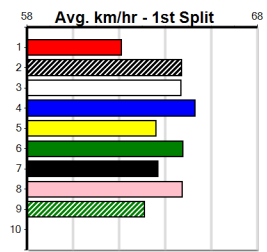

PAUA OF BUDDY AT STUD

Distance: 460m, Race Type: Grade 5, Total Prizemoney: $2,925
1st: $1,950, 2nd: $600, 3rd: $300, 4th: $75

Watchdog Tips:

Bet:

Table with columns: Form Box, Wgt, Dist, Track, Date, Time, BON, Margin, 1st/2nd (Time), PIR, Checked, Comment, WR, Split 1, S/P, Grade

DUSTY OLD ROAD [5]
F Dog Apr-21 Sire: HOOKED ON SCOTCH Dam: TINDERELLA
Owner(s): C Fulford
Trainer: Cindy Fulford (Maffra)
Winning Distances: < 300m (0) 300 - 399m (2) 400 - 499m (9) 500 - 599m (3) 600 - 699m (0) > 700m (0)
Winning Weights: 32.7(1) 33.0(1) 33.1(1) 33.2(1) 33.5(2) 33.7(2) 34.1(1) 34.2(2) 34.3(1) 34.6(1) 35.5(1)
Box History table and Prize Best Starts table included.

RING A HOUDINI [5]
BK Dog Jan-23 Sire: HOUDINI BOY Dam: RING A DRAGON
Owner(s): A Frey
Trainer: Danny Cortese (Devon Meadows)
Winning Distances: < 300m (0) 300 - 399m (4) 400 - 499m (0) 500 - 599m (0) 600 - 699m (0) > 700m (0)
Winning Weights: 33.1(1) 33.2(1) 33.4(2)
Box History table and Prize Best Starts table included.

PARUMBA DAWN [5]
BK Bitch Apr-22 Sire: HARD STYLE RICO Dam: POPPY TALK
Owner(s): E Lieshout
Trainer: Eddie Lieshout (Drouin West)
Winning Distances: < 300m (0) 300 - 399m (0) 400 - 499m (2) 500 - 599m (1) 600 - 699m (0) > 700m (0)
Winning Weights: 28.1(1) 28.2(1) 28.7(1)
Box History table and Prize Best Starts table included.

ROSS STREET PETE [5]
F Dog Aug-22 Sire: SH AVATAR Dam: ROCKIN' ROSIE
Owner(s): Ross St Rabble (SYN), J Arter, J Reynolds, G Masterson, N Prosser, C Moon, D White, M Bruce, T
Trainer: Susan Richards (Devon Meadows)
Winning Distances: < 300m (0) 300 - 399m (1) 400 - 499m (5) 500 - 599m (1) 600 - 699m (0) > 700m (0)
Winning Weights: 31.7(1) 31.8(1) 31.9(1) 32.3(1) 32.5(1) 32.9(1) 33.3(1)
Box History table and Prize Best Starts table included.

BLISSFUL RAIN [5]
BK Bitch May-22 Sire: FERAL FRANKY Dam: WILL IT RAIN
Owner(s): A Lie
Trainer: Brett Mackie (Tooradin)
Winning Distances: < 300m (0) 300 - 399m (2) 400 - 499m (1) 500 - 599m (0) 600 - 699m (0) > 700m (0)
Winning Weights: 29.1(1) 29.4(1) 29.5(1)
Box History table and Prize Best Starts table included.