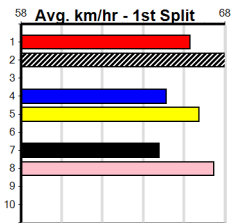

11

10:12PM

(VIC time)

HONEY ZEN (2) is armed with explosive early speed and will find this easier than last start. WHITE CREST (1) should get all the room early and looks the clear danger. PEPPER RUSH (8) is a versatile chaser who has drawn ideally.