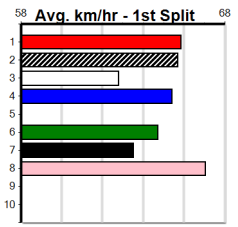

GORSKI TRUCK & TRAILER

Distance: 600m, Race Type: Mixed 4/5, Total Prizemoney: $4,445
1st: $2,990, 2nd: $920, 3rd: $460, 4th: $75

8

9:08PM

(VIC time)

BOMB LUCA (8) should be able to cross and lead going into the first bend and will prove hard to catch. VOSS ALI (4) is a gifted chaser who will be better for last weeks first up run from a spell. DOTTY'S GIFT (2) has the experience edge.

Watchdog Tips:

8

4

2

1

Bet:

Win 8