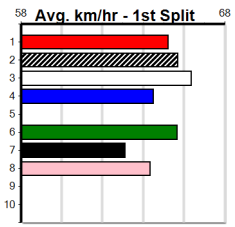

SPORTSBET HT3

Distance: 525m, Race Type: Grade 5 Heat, Total Prizemoney: \$3,340
1st: \$2,230, 2nd: \$690, 3rd: \$345, 4th: \$75

5

8:09PM

(VIC time)

Not much separates PAW WHISTLER (1) and READY TO STING (3) here with a slight edge with the red because of the better draw. Quinella looks a strong option. WINTER GOES (6) can fill a minor placing.