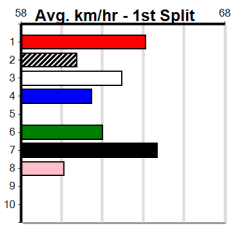

CITY VIEW BISTRO

Distance: 525m, Race Type: Grade 7, Total Prizemoney: $3,340
1st: $2,230, 2nd: $690, 3rd: $345, 4th: $75

2

7:07PM
(VIC time)

COME FIND ME (1) is drawn to settle on the speed and looks suited to a race of this nature.
DISPLAY (6) was a fast 25.76 Geelong winner on debut and a repeat effort would see him hard to beat. DARK MIRACLE (8) can fill a minor placing.

Watchdog Tips: **1** **6** **8** **2** **Bet:** **Win 1**