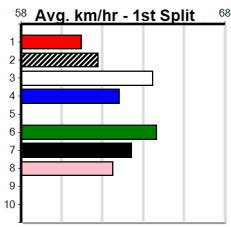

WESTLINK CONTAINER SALES

Distance: 525m, Race Type: Mixed 6/7, Total Prizemoney: \$3,340
1st: \$2,230, 2nd: \$690, 3rd: \$345, 4th: \$75

9

9:28PM

(VIC time)

ASTON PRATT (2) comes here for the first time following some solid bush wins and looks suited to a race of this nature. REV PIRATE (1) turned up the heat here mid race last week in his solid 30.54 win off this exact draw.