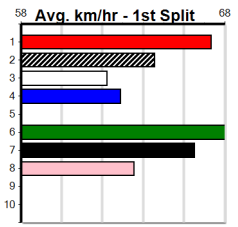

SPORTSBET HT2

Distance: 525m, Race Type: Grade 5 Heat, Total Prizemoney: $3,340
1st: $2,230, 2nd: $690, 3rd: $345, 4th: $75

4

7:47PM

(VIC time)

PAW IKE (2) drops considerably in class and should be too strong in the run home here. QUEEN AVENGER (6) won a strong mixed heat and final here recently and can set the early tempo. CARUGGI (3) is racing in career best form.

Watchdog Tips:

2

6

3

1

Bet:

Win 2