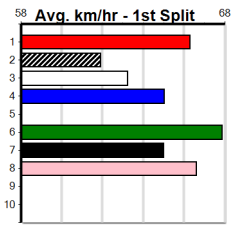

SPORTSBET HT4

Distance: 525m, Race Type: Grade 5 Heat, Total Prizemoney: \$3,340
1st: \$2,230, 2nd: \$690, 3rd: \$345, 4th: \$75

6

8:27PM

(VIC time)

WILL VANSON (6) will need some luck in the initial stages but his best form is superior to his counterparts here. COOPER RUSH (1) can either lead or come off the speed to win. PAW SUMMER (4) can charge home into a minor placing.