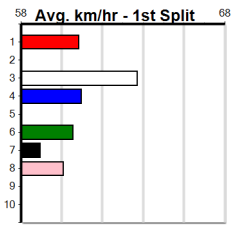

Mobile Form Guide

Average Winning Time:

Distance	Grade	Avg. Time
525m	Mixed 3/4	30.03
525m	Grade 5 Heat	30.15
525m	Grade 6	30.32
525m	Grade 7	30.34
525m	Mixed 6/7	30.40
525m	Maiden	30.47
600m	Mixed 4/5	34.62

Track Record:

Distance	Time	Greyhound	Date Set
525m	29.376	ALLEN DEED	03-Jan-15
600m	33.911	DYNA DOUBLE ONE	06-Feb-16
730m	41.933	SPACE STAR	28-Feb-15

The Meadows

HOME OF THE PHOENIX

Distance: 525m, Race Type: Maiden, Total Prizemoney: \$2,860
 1st: \$1,900, 2nd: \$590, 3rd: \$295, 4th: \$75