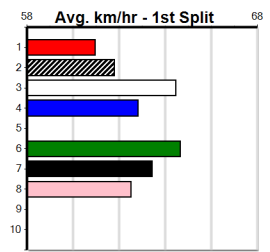

WESTLINK CONTAINER SALES

9

9:28PM

(VIC time)

Distance: 525m, Race Type: Mixed 6/7, Total Prizemoney: $3,340
1st: $2,230, 2nd: $690, 3rd: $345, 4th: $75

ASTON PRATT (2) comes here for the first time following some solid bush wins and looks suited to a race of this nature. REV PIRATE (1) turned up the heat here mid race last week in his solid 30.54 win off this exact draw.

Watchdog Tips: **2** **1** **4** **8** **Bet:** **Box Quinella 1,2 ($10 for 1000%)**

1

REV PIRATE [6] **Impressive win here last week, danger.** **$3.50**

RF Dog Feb-23 Sire: FERAL FRANKY Dam: JD REVELATION
Owner(s): DAILLY GREYHOUND FARMS (SYN), G Dailly, T Dailly
Winning Distances: < 300m (0) 300 - 399m (0) 400 - 499m (1) 500 - 599m (1) 600 - 699m (0) > 700m (0)
Winning Weights: 33.8(1) 34.3(1)

Pos	Draw	Time	Dist	Track	Date	Time	BOB	Margin	1st/2nd (Time)	PIR	Checked	Comment	WR	Split 1	S/P	Grade
6th	(8)	34.5	525	MEP	R3	04-Dec-24	31.26	29.74	16.00 VALENZUELA (30.17)	S/6665	.	.	.	5.40	$15.40	MH
7th	(2)	34.5	450	BAL	R1	11-Dec-24	26.42	24.92	18.00 SHIMA STAN (25.19)	M/876	.	.	.	6.95	$7.20	M
4th	(2)	34.6	460	GEL	R2	27-Dec-24	26.45	25.77	3.75L LALA EFFIE (26.20)	M/553	.	.	.	6.98	$3.00	M
3rd	(7)	34.4	525	MEP	R3	01-Jan-25	30.69	29.85	11.00 RAINING FIRE (29.94)	S/5533	.	.	.	5.38	$26.90	MH
7th	(3)	34.5	460	GEL	R2	14-Jan-25	26.42	25.58	12.00 SHIMA SAND (25.58)	M/333	.	.	.	6.70	$6.80	M
8th	(8)	34.5	460	GEL	R6	21-Jan-25	26.93	25.92	13.00 PHOENIX AMELIA (26.07)	S/746	.	.	.	6.81	$3.50	M
1st	(5)	34.3	460	GEL	R2	28-Jan-25	26.51	25.81	2.25L RUGRAT TOMMY (26.66)	Q/121	.	.	.	6.68	$9.80	M
1st	(1)	33.8	525	MEP	R9	05-Feb-25	30.54	29.93	0.25L ONE WORD ANSWER (30.55)	M/4111	.	.	.	5.37	$9.00	7

Last 3 wins NOT included above

Box	1st	2nd	3rd	4th	5th	6th	7th	8th
1	1							
2								
3				1				1
4								1
5	1							
6								
7			1					
8						1		1

Prize	$3600.00
Best	30.54(1)-5/2/25
Starts	8-2-0-1
Trk/Dts	3-1-0-1
APM	3526

2

ASTON PRATT [6] **Comes here with some strong bush wins, go close** **$3.50**

BK Dog Mar-23 Sire: ASTON FASTNET Dam: ASTON SAKURA
Owner(s): R Borda
Winning Distances: < 300m (0) 300 - 399m (0) 400 - 499m (2) 500 - 599m (0) 600 - 699m (0) > 700m (0)
Winning Weights: 32.8(1) 33.0(1)

Pos	Draw	Time	Dist	Track	Date	Time	BOB	Margin	1st/2nd (Time)	PIR	Checked	Comment	WR	Split 1	S/P	Grade
5th	(4)	32.6	450	BAL	R1	01-Jan-25	25.95	25.18	6.50L DAD'S TARPIA (25.52)	M/556	.	.	.	6.85	$13.30	M
1st	(3)	32.8	450	BAL	R4	08-Jan-25	25.88	24.66	4.00L WYONG GRESHAM (25.60)	M/887	.	.	.	6.89	$7.60	M
1st	(1)	32.8	450	BAL	R1	13-Jan-25	25.51	25.23	5.00L LOSE MY NUMBER (25.85)	M/111	.	.	.	6.67	$1.40	T3-M
6th	(6)	33.2	460	GEL	R9	21-Jan-25	27.02	25.92	14.00 CARUGGI (26.04)	M/357	.	.	.	6.71	$7.20	7
5th	(2)	32.8	460	GEL	R7	24-Jan-25	26.24	25.61	7.50L REIKO TEDESCO (25.73)	M/577	.	.	.	6.77	$21.60	X67
1st	(1)	33.0	460	GEL	R7	31-Jan-25	26.13	25.93	1.25L DELICIOUS (26.21)	M/443	.	.	.	6.77	$11.00	X67

Last 3 wins NOT included above

Box	1st	2nd	3rd	4th	5th	6th	7th	8th
1	2							
2					1			
3					1			
4					1			
5								
6						1		
7								
8								

Prize	$2950.00
Best	FSH
Starts	6-2-0-0
Trk/Dts	0-0-0-0
APM	2950