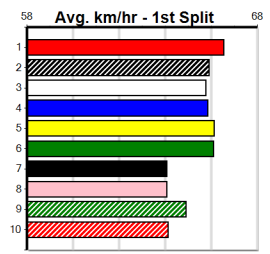

SPORTSBET GREEN TICKS FINAL (1-6 WINS)

Distance: 600m, Race Type: Restricted Win Final, Total Prizemoney: $4,445
1st: $2,990, 2nd: $920, 3rd: $460, 4th: $75

Inside brigade should dominate her with fastest heat winner SUNSET WISP (1) the one to beat off the gun draw. CROCODILE ROLL (2) was placed behind the top elect in the heat and looks a strong exacta option once again.

Watchdog Tips: 1 2 3 4 Bet: Trifecta 1/2,3,4/2,3,4 ($10 - 166.67%)

SUNSET WISP (NSW)[4] Fastest heat winner, gun draw, the one to beat. $1.70
Owner(s): DAILLY GREYHOUND FARMS (SYN), G Dailly, T Dailly
Trainer: Thomas Dailly (Anakie)
Box History table and Prize Best Starts table included.

CROCODILE ROLL [5] Place behind the red here in heat, major player. $5.50
Owner(s): M Marshall
Trainer: Matthew Marshall (Darley)
Box History table and Prize Best Starts table included.

UPSET SUNSET (NSW)[4] Fast early, can lead, each way prospects. $6.00
Owner(s): DAILLY GREYHOUND FARMS (SYN), G Dailly, T Dailly
Trainer: Thomas Dailly (Anakie)
Box History table and Prize Best Starts table included.

BUN QUAKE [4] Desperate for the inside, has the talent, threat $10.00
Owner(s): S Brincat
Trainer: Stephen Brincat (Albanvale)
Box History table and Prize Best Starts table included.

BLACK THUMB [5] Likely to get buried back early, too risky. $34.00
Owner(s): A Debattista
Trainer: Jye Formosa (Heathcote)
Box History table and Prize Best Starts table included.