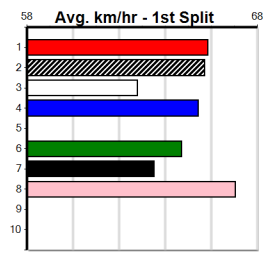

Meadows (MEP)

8

9:08PM

(VIC time)

GORSKI TRUCK & TRAILER

Distance: 600m, Race Type: Mixed 4/5, Total Prizemoney: \$4,445
1st: \$2,990, 2nd: \$920, 3rd: \$460, 4th: \$75

BOMB LUCA (8) should be able to cross and lead going into the first bend and will prove hard to catch. VOSS ALI (4) is a gifted chaser who will be better for last weeks first up run from a spell. DOTTY'S GIFT (2) has the experience edge.