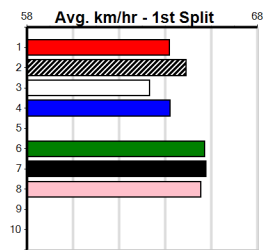

3

7:28PM

(VIC time)

Distance: 525m, Race Type: Grade 5 Heat, Total Prizemoney: $3,340
1st: $2,230, 2nd: $690, 3rd: $345, 4th: $75

CANYA EXPLODE (8) continues to elevate her racing this preparation and she has shown in her past two wins that she can handle a wide draw. SPRING REGENCY (6) beat a good line up in town last week and looks a big danger.

Watchdog Tips: 8 6 3 2 Bet: Win 8

BLACKPOOL VIPER [5] New here, bush form is solid, place best. $11.00
Owner(s): R Kenyon
Winning Distances: < 300m (0) 300 - 399m (2) 400 - 499m (5) 500 - 599m (0) 600 - 699m (0) > 700m (0)
Box History table and Prize Best Starts table included.

POCKET MOUSE [5] Capable of running a cheeky race at odds. $8.00
Owner(s): SCOTLAND (SYN), D Ireland, A Scott
Winning Distances: < 300m (0) 300 - 399m (1) 400 - 499m (1) 500 - 599m (3) 600 - 699m (0) > 700m (0)
Box History table and Prize Best Starts table included.

HOLDEN BALE (NSW)[5] Powerful type, big show with a clear passage $3.80
Owner(s): B Wheeler
Winning Distances: < 300m (0) 300 - 399m (0) 400 - 499m (2) 500 - 599m (5) 600 - 699m (0) > 700m (0)
Box History table and Prize Best Starts table included.

LITTLE DARL [5] Front runner, rising in class, place best $26.00
Owner(s): MALLEE RACING (SYN), S Jardine, N Monaghan
Winning Distances: < 300m (0) 300 - 399m (2) 400 - 499m (1) 500 - 599m (0) 600 - 699m (0) > 700m (0)
Box History table and Prize Best Starts table included.

*** VACANT BOX ***
Owner(s):
Winning Distances: < 300m (0) 300 - 399m (0) 400 - 499m (0) 500 - 599m (0) 600 - 699m (0) > 700m (0)
Winning Weights:

1

2

3

4

5