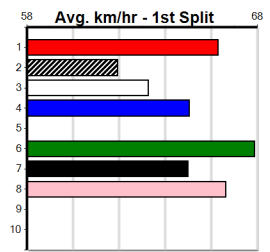

6

8:27PM

(VIC time)

Distance: 525m, Race Type: Grade 5 Heat, Total Prizemoney: $3,340
1st: $2,230, 2nd: $690, 3rd: $345, 4th: $75

WILL VANSON (6) will need some luck in the initial stages but his best form is superior to his counterparts here. COOPER RUSH (1) can either lead or come off the speed to win. PAW SUMMER (4) can charge home into a minor placing.

Watchdog Tips: 6 1 4 8 Bet: Win 6

COPPER RUSH [5] Versatile, draw helps, serious contender. $6.00
Owner(s): S Drummond
Winning Distances: < 300m (0) 300 - 399m (0) 400 - 499m (1) 500 - 599m (2) 600 - 699m (1) > 700m (0)
Winning Weights: 30.5(1) 30.8(2) 30.9(1)

HOT SUMMER SKY [5] Needs to lead in this company to win, tested. $26.00
Owner(s): THOR-PLUM (SYN), J Thorpe, J Thorpe, D Plumridge, T Sando
Winning Distances: < 300m (0) 300 - 399m (5) 400 - 499m (1) 500 - 599m (0) 600 - 699m (0) > 700m (0)
Winning Weights: 28.2(1) 28.3(1) 28.6(1) 28.7(2) 29.4(1)

PRINCE PIERRE [5] Impressive run here, can surprise at odds. $10.00
Owner(s): C Brett
Winning Distances: < 300m (0) 300 - 399m (0) 400 - 499m (7) 500 - 599m (0) 600 - 699m (0) > 700m (0)
Winning Weights: 30.6(1) 30.7(2) 30.8(1) 30.9(1) 31.6(1) 32.0(1)

PAW SUMMER (NSW)[5] Can unwind a big finish, must for the exotics. $7.50
Owner(s): B Wheeler
Winning Distances: < 300m (0) 300 - 399m (0) 400 - 499m (0) 500 - 599m (5) 600 - 699m (0) > 700m (0)
Winning Weights: 27.4(1) 27.9(1) 28.2(1) 28.4(2)

*** VACANT BOX ***
Owner(s):
Winning Distances: < 300m (0) 300 - 399m (0) 400 - 499m (0) 500 - 599m (0) 600 - 699m (0) > 700m (0)
Winning Weights:

1

2

3

4

5