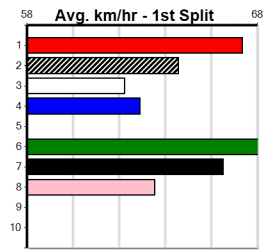

4

7:47PM

(VIC time)

Distance: 525m, Race Type: Grade 5 Heat, Total Prizemoney: $3,340
1st: $2,230, 2nd: $690, 3rd: $345, 4th: $75

PAW IKE (2) drops considerably in class and should be too strong in the run home here. QUEEN AVENGER (6) won a strong mixed heat and final here recently and can set the early tempo. CARUGGI (3) is racing in career best form.

Watchdog Tips: 2 6 3 1 Bet: Win 2

Form Box Wgt Dist Track Date Time BON Margin 1st/2nd (Time) PIR Checked Comment W/R Split 1 S/P Grade

VIRAT [5] Drops back in distance and class, place chance $12.00
BK Dog Oct-22 Sire: ASTON RUPEE Dam: SLINKY INKY
Owner(s): M Haines
Winning Distances: < 300m (0) 300 - 399m (0) 400 - 499m (2) 500 - 599m (1) 600 - 699m (0) > 700m (0)
Winning Weights: 31.6(1) 31.8(1) 33.0(1)
4th (8) 32.5 595 SAP R2 21-Oct-24 34.75 34.06 4.00L FLYING PROUD (34.48) Q/1344 . . . . 9.24 $3.20 RW
2nd (6) 32.9 600 MEA R1 26-Oct-24 35.00 34.60 0.50L SINGLE LADIES (34.97) M/2222 . . . . 9.05 $2.10 RW
1st (1) 33.0 595 SAP R9 02-Nov-24 34.45 34.41 2.25L MR. ZULU (34.59) Q/2111 . . . SW . 9.25 $1.30 RW
2nd (5) 33.1 730 MEA R4 09-Nov-24 42.85 42.63 3.25L SHAKE AND BAKE (42.63) M/1544 . . . . 4.95 $21.20 X45
7th (2) 33.3 715 SAN R10 15-Nov-24 42.86 41.84 15.00 PASS MARK (41.84) M/3477 . . . . 6.24 $26.70 X45
6th (2) 33.2 600 MEA R7 22-Nov-24 35.44 34.33 15.00 SHAKE IT OFF (34.43) M/5476 . . . . 9.34 $4.30 S
3rd (7) 33.3 730 MEP R5 27-Nov-24 43.54 42.73 12.00 ROMANTIC RED (42.73) Q/1222 . . . . 4.98 $5.10 RW
5th (3) 33.1 600 MEP R7 11-Dec-24 34.93 34.03 13.00 LANFRANCO (34.03) M/3355 . . . . 9.10 $21.10 RWH
Last 3 wins NOT included above
1st (7) 31.6 450 SHP R2 27-Jun-24 26.31 25.71 0.75L SCOTTY'S STACY (26.35) Q/121 . . . . 6.74 $4.50 M
1st (2) 31.8 450 SHP R9 04-Jul-24 25.74 25.50 0.50L EDINBURGH BALE (25.77) S/211 . . . . 6.71 $8.00 T3-7

Box History
Bx 1st 2nd 3rd 4th 5th 6th 7th 8th
1 1 . . . .
2 . . . .
3 . . . .
4 . . . .
5 . . . .
6 . . . .
7 1 . . . .
8 . . . .
Prize Best $12070.00
Starts 30.69(6)-17/8/24
Trk/Dts 23-3-2-4
APM 3-0-0-1 5697

PAW IKE (NSW)[5] Class edge, very strong in the run home, yes. $2.00
BK Dog Dec-22 Sire: BERNARDO Dam: HADARAH BALE
Owner(s): B Wheeler
Winning Distances: < 300m (0) 300 - 399m (0) 400 - 499m (0) 500 - 599m (4) 600 - 699m (0) > 700m (0)
Winning Weights: 31.8(2) 31.9(1) 32.0(1)
6th (3) 31.6 525 MEA R9 14-Dec-24 30.18 29.70 6.50L EPITOMIZE (29.75) M/8466 . . . . 5.18 $8.00 GRP1
3rd (8) 31.8 525 MEA R5 21-Dec-24 30.10 29.62 2.25L BOMB LUCA (29.95) M/5544 . . . . 5.25 $6.40 S
1st (1) 31.9 515 SAN R9 26-Dec-24 29.81 28.94 5.50L PAW HARRY (30.20) M/5331 . . . . 5.13 $1.90 S
2nd (6) 31.6 525 MEA R10 04-Jan-25 30.08 29.78 2.75L PAW QWAN (29.90) M/5433 . . . . 5.27 $9.80 S
4th (7) 31.6 520 WPK R8 11-Jan-25 30.37 29.25 6.50L WEST ROCK CASEY (29.92) 455 455 5.69 $6.00 SH
5th (1) 31.7 525 MEA R7 25-Jan-25 30.43 29.76 2.50L CRUISING DEBBIE (30.27) Q/6544 . . . . 5.21 $4.50 X45
2nd (1) 31.6 525 MEA R9 01-Feb-25 29.90 29.85 0.25L LEO BALE (29.89) M/4333 . . . . 5.16 $6.30 X45
7th (5) 31.8 525 MEA R9 08-Feb-25 30.64 29.58 12.00 DEADLY AVENGER (29.84) M/8888 . . . . 5.35 $10.30 S
Last 3 wins NOT included above
1st (3) 31.8 515 SAP R1 19-Aug-24 29.89 29.31 3.5L ONCE MORE (30.11) M/2431 . . . SW . 5.20 $1.40 M
1st (1) 32.0 515 SAP R2 02-Sep-24 29.96 29.85 1.75L PAW PETROV (30.08) S/5222 . . . . 5.23 $1.60 X67
1st (5) 31.8 515 SAN R1 03-Oct-24 29.38 29.38 5.50L PAW VORTEX (29.74) M/2211 . . . SW . 5.19 $8.50 X67