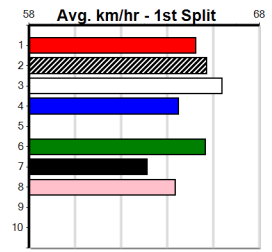

5

8:09PM

(VIC time)

Distance: 525m, Race Type: Grade 5 Heat, Total Prizemoney: $3,340
1st: $2,230, 2nd: $690, 3rd: $345, 4th: $75

Not much separates PAW WHISTLER (1) and READY TO STING (3) here with a slight edge with the red because of the better draw. Quinella looks a strong option. WINTER GOES (6) can fill a minor placing.

Watchdog Tips: 1 3 6 4 Bet: Box Quinella 1,3 ($10 for 1000%)

PAW WHISTLER (NSW)[5] Explodes soon after box rise, hard to catch. $2.20
Owner(s): B Wheeler
Winning Distances: < 300m (0) 300 - 399m (0) 400 - 499m (6) 500 - 599m (5) 600 - 699m (0) > 700m (0)
Winning Weights: 32.8(1) 33.0(4) 33.2(1) 33.3(3) 33.5(1) 33.7(1)

SPRING COIN (SA)[5] Likely to get burnt off early, place best $26.00
Owner(s): G Black
Winning Distances: < 300m (0) 300 - 399m (0) 400 - 499m (3) 500 - 599m (5) 600 - 699m (0) > 700m (0)
Winning Weights: 32.2(1) 32.3(1) 32.7(1) 32.9(1) 33.1(2) 33.2(1) 33.9(1)

READY TO STING (QLD)[5] Flying last start winner, clear danger. $2.20
Owner(s): Ready To Sting (SYN), B Whitford, D Gordon, M Mayle, C Johnson, A Stainthorpe
Winning Distances: < 300m (0) 300 - 399m (1) 400 - 499m (9) 500 - 599m (3) 600 - 699m (0) > 700m (0)
Winning Weights: 31.9(1) 32.2(1) 32.9(1) 33.2(2) 33.4(1) 33.6(1) 34.4(1) 34.8(1) 35.1(1) 35.3(2) 35.4(1)

SUPER TONE [5] Talented, needs to lead to show best, place. $9.50
Owner(s): A Rippon
Winning Distances: < 300m (0) 300 - 399m (6) 400 - 499m (5) 500 - 599m (2) 600 - 699m (0) > 700m (0)
Winning Weights: 33.3(1) 33.8(2) 34.3(2) 34.4(1) 34.7(1) 34.8(1) 34.9(1) 35.2(1) 35.5(1) 35.8(2)

*** VACANT BOX ***
Owner(s):
Winning Distances: < 300m (0) 300 - 399m (0) 400 - 499m (0) 500 - 599m (0) 600 - 699m (0) > 700m (0)
Winning Weights:

1

2

3

4

5