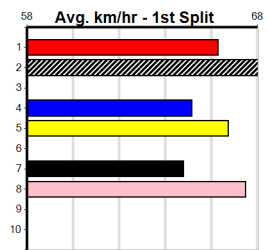

11

10:12PM

(VIC time)

Distance: 525m, Race Type: Mixed 3/4, Total Prizemoney: $3,875
1st: $2,600, 2nd: $800, 3rd: $400, 4th: $75

HONEY ZEN (2) is armed with explosive early speed and will find this easier than last start. WHITE CREST (1) should get all the room early and looks the clear danger. PEPPER RUSH (8) is a versatile chaser who has drawn ideally.

Watchdog Tips: 2 1 8 5 Bet: Win 2

Table with columns: Form Box, Wgt, Dist, Track, Date, Time, BON, Margin, 1st/2nd (Time), PIR, Checked, Comment, WR, Split 1, S/P, Grade

WHITE CREST [3] Drawn to get every chance, big danger. $3.20
WBD Dog Nov-21 Sire: ORSON ALLEN Dam: SUMMER SKYE
Trainer: Ronald Mccullagh (Lara)
Winning Distances: < 300m (0) 300 - 399m (1) 400 - 499m (10) 500 - 599m (7) 600 - 699m (0) > 700m (0)
Winning Weights: 31.9(1) 32.5(1) 32.6(2) 32.7(2) 32.8(1) 32.9(2) 33.0(1) 33.1(4) 33.3(2) 33.5(1) 33.8(1)
2nd (3) 32.6 525 MEA R10 16-Nov-24 29.99 29.66 0.75L URIEL BALE (29.95) M/5443 . . . SW . 5.25 $11.60 5
1st (1) 32.9 460 GEL R8 28-Nov-24 25.69 25.69 3.00L AEROPLANE MODE (25.88) M/1111 . . . . . 6.46 $5.30 X45
2nd (7) 32.9 525 MEP R8 04-Dec-24 30.11 29.74 5.50L MEPUNGA TULLY (29.74) Q/2222 . . . . . 5.19 $15.30 X45
1st (7) 32.9 525 MEP R10 11-Dec-24 29.83 29.83 5.50L DIMORA CRUZ (30.19) Q/1111 . . . . . 5.02 $3.20 X45
6th (5) 32.6 525 MEA R7 21-Dec-24 30.95 29.62 16.00 AMRON TIGER (29.89) M/7888 . . . . . 5.16 $16.20 S
1st (7) 32.8 525 MEA R11 28-Dec-24 30.16 30.09 0.25L PAW QWAN (30.18) Q/1111 . . . . . SW R 5.13 $5.20 5
6th (3) 32.5 515 SAN R8 02-Jan-25 30.12 29.35 8.50L HERE COMES MILLI (29.56) M/4556 . . . . . 5.15 $5.10 FFA
3rd (4) 32.6 450 BAL R6 08-Jan-25 25.47 24.66 12.00L HOTEL WHISKY ONE (24.66) M/6333 . . . . . SW . 6.65 $13.80 X45
Last 3 wins NOT included above
1st (3) 33.0 515 SAP R11 26-Aug-24 29.47 29.43 3.00L FIVE CROWNS (29.67) Q/1111 . . . . . 5.11 $2.30 5
1st (5) 33.1 515 SAP R9 02-Sep-24 30.05 29.85 3.75L RIVIERA BALE (30.30) M/4221 . . . . . 5.16 $3.00 X45
1st (2) 32.7 515 SAN R11 03-Oct-24 29.47 29.38 0.50L BO RHAPSODY (29.50) M/3111 . . . . . 5.08 $4.60 5

Box History table and Prize Best Starts Trk/Dts APM for White Crest [3]