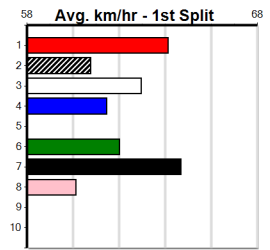

CITY VIEW BISTRO

2

7:07PM

(VIC time)

Distance: 525m, Race Type: Grade 7, Total Prizemoney: $3,340
1st: $2,230, 2nd: $690, 3rd: $345, 4th: $75

COME FIND ME (1) is drawn to settle on the speed and looks suited to a race of this nature.
DISPLAY (6) was a fast 25.76 Geelong winner on debut and a repeat effort would see him hard to beat. DARK MIRACLE (8) can fill a minor placing.

Watchdog Tips: **1** **6** **8** **2** **Bet:** **Win 1**

1

COME FIND ME [7] **Drawn to settle on the speed, suited, go close.** **$2.70**

F Dog Feb-23 Sire: ASTON RUPEE Dam: GO SEEK HEIDI
Owner(s): CHAMPAGNE PTN (SYN), S Smith, A Langton
Winning Distances: < 300m (0) 300 - 399m (0) 400 - 499m (0) 500 - 599m (1) 600 - 699m (0) > 700m (0)
Winning Weights: 32.0(1)

2nd (3)	31.4	515	SAP	R1	02-Dec-24	30.18	29.53	1.00L SLOW POKE (30.11)	M/7333	.	.	.	5.31	$4.50 M
3rd (6)	31.5	525	MEP	R2	11-Dec-24	30.60	29.83	1.75L MY GRACIE (30.48)	S/7333	.	.	.	5.36	$4.90 M
2nd (1)	31.6	525	MEP	R2	18-Dec-24	30.53	29.94	2.25L PAW TORONTO (30.37)	M/4222	.	.	.	5.22	$2.90 M
3rd (4)	31.8	510	SLE	R2	26-Dec-24	29.15	28.22	1.75L AMRON TOMMY (29.04)	M/3333	.	.	.	9.32	$3.20 MH
1st (2)	32.0	510	SLE	R4	05-Jan-25	29.03	28.88	4.25L AMRON TOMMY (29.32)	M/1111	.	SW	.	9.18	$3.60 MF
2nd (1)	31.8	515	SAP	R11	13-Jan-25	29.80	29.43	3.5L MIKAELA'S JOY (29.56)	M/2222	.	.	.	5.17	$2.90 7
4th (4)	31.7	515	SAP	R4	20-Jan-25	29.93	29.40	3.00L STORMY NEO (29.74)	M/2333	.	.	.	5.25	$5.20 7
3rd (4)	31.7	525	MEA	R2	01-Feb-25	30.45	29.85	6.50L WYONG DALLAS (30.02)	M/5333	.	.	.	5.22	$22.00 X67

Last 3 wins NOT included above

Box	1st	2nd	3rd	4th	5th	6th	7th	8th
1		2						
2	1							
3		1						
4			2	1				
5					1			
6			1					
7								
8								

Prize Best	$16950.00
Starts	30.45(4)-1/2/25
Trk/Dts	9-1-3-3
APM	3-0-1-2
	10919

2

BORN TO PARTY [7] **Can show top early speed at times, respect.** **$8.00**

BK Dog Jan-23 Sire: FERNANDO BALE Dam: IT'S MY PARTY
Owner(s): CHAMPAGNE PTN (SYN), S Smith, A Langton
Winning Distances: < 300m (0) 300 - 399m (0) 400 - 499m (1) 500 - 599m (0) 600 - 699m (0) > 700m (0)
Winning Weights: 31.8(1)

5th (2)	31.0	515	SAP	R1	21-Oct-24	30.85	29.38	16.00 MILES APART (29.76)	M/7775	.	.	.	5.40	$16.60 M
3rd (3)	30.7	460	GEL	R2	01-Nov-24	26.79	25.97	7.50L FEAT OF STRENGTH (26.28)	S/4333	.	.	.	6.87	$12.90 M
6th (7)	31.0	460	GEL	R2	15-Nov-24	27.61	25.85	24.00 MR. MIYAGI (25.93)	Q/5666	.	.	.	6.80	$21.50 M
4th (2)	31.6	460	GEL	R2	05-Dec-24	26.46	25.51	12.00 MISS RELENTLESS (25.69)	M/2244	.	.	.	6.83	$21.40 M
4th (4)	31.5	460	GEL	R9	31-Dec-24	26.51	25.89	2.50L KIRKY STORM (26.35)	Q/5555	.	.	.	6.73	$5.50 M
1st (1)	31.8	460	GEL	R2	07-Jan-25	26.30	25.93	4.50L OSPREY CHRONOS (26.61)	Q/1111	.	.	.	6.66	$5.10 RW
6th (1)	31.3	460	GEL	R5	17-Jan-25	26.51	25.75	8.50L REIKO DAIQUIRI (25.92)	M/7888	.	.	.	6.89	$42.00 X67
5th (4)	31.1	460	GEL	R4	28-Jan-25	26.34	25.81	6.50L VALENZUELA (25.90)	M/5566	.	.	W	6.79	$54.60 7

Last 3 wins NOT included above

Box	1st	2nd	3rd	4th	5th	6th	7th	8th
1	1					2		
2				1	1			
3			1					1
4				2	2			1
5								
6			2					
7		1				1		
8								1

Prize Best	$2315.00
Starts	31.54(3)-25/9/24
Trk/Dts	17-1-1-3
APM	1-0-0-0
	1393