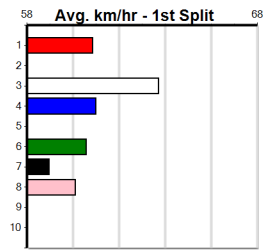

HOME OF THE PHOENIX

1

6:47PM

(VIC time)

Distance: 525m, **Race Type:** Maiden, **Total Prizemoney:** $2,860
1st: $1,900, **2nd:** $590, **3rd:** $295, **4th:** $75

SPICE ROAD (6) is getting better with more racing and should appreciate this distance. WYONG IRVING (3) is a member of a top litter and can set the early tempo. LADY BREANNA (2) is a well bred type who hails from a strong kennel.

Watchdog Tips: **6** **3** **2** **4** **Bet:** **Box Trifecta 2,3,4,6 ($10 for 41.67%)**

Form Box	Wgt	Dist	Track	Date	Time	BON	Margin	1st/2nd (Time)	PIR	Checked	Comment	WR	Split 1	S/P	Grade
1															
WYONG JAMESON [M] $9.00															
WBD Bitch May-23 Sire: FERNANDO BALE Dam: GYPSY WYONG															
Owner(s): G Dailly Trainer: Thomas Dailly (Anakie)															
Winning Distances: < 300m (0) 300 - 399m (0) 400 - 499m (0) 500 - 599m (0) 600 - 699m (0) > 700m (0)															
Winning Weights:															
5th (7)	27.2	525	MEP	R1	01-Jan-25	31.08	29.85	12.00 OREGON JANET (30.24)	S/7444				5.33	$12.50	MH
4th (8)	27.3	450	BAL	R3	08-Jan-25	26.03	24.66	11.00 DELICIOUS (25.26)	M/444				6.91	$13.50	M
8th (2)	27.5	460	GEL	R2	14-Jan-25	26.47	25.58	13.00 SHIMA SAND (25.58)	M/688				6.78	$27.70	M
4th (3)	27.3	460	GEL	R7	21-Jan-25	26.47	25.92	4.00L OREGON INDRAH (26.20)	Q/253				6.75	$6.50	M
5th (2)	27.2	460	GEL	R3	28-Jan-25	26.69	25.81	11.00 WYONG EL PASO (25.93)	M/666		SW		6.82	$17.50	M
6th (2)	27.1	525	MEP	R2	05-Feb-25	31.15	29.93	12.00 DOONGALLA ROCKET	M/8777				5.49	$12.90	MH
Last 3 wins NOT included above															
<table border="1" style="width:100%"> <thead> <tr> <th>Bx</th> <th>1st</th> <th>2nd</th> <th>3rd</th> <th>4th</th> <th>5th</th> <th>6th</th> <th>7th</th> <th>8th</th> </tr> </thead> <tbody> <tr><td>1</td><td></td><td></td><td></td><td></td><td></td><td></td><td></td><td></td></tr> <tr><td>2</td><td></td><td></td><td></td><td></td><td></td><td></td><td></td><td></td></tr> <tr><td>3</td><td></td><td></td><td></td><td>1</td><td></td><td></td><td></td><td></td></tr> <tr><td>4</td><td></td><td></td><td></td><td></td><td></td><td></td><td></td><td></td></tr> <tr><td>5</td><td></td><td></td><td></td><td></td><td></td><td></td><td></td><td></td></tr> <tr><td>6</td><td></td><td></td><td></td><td></td><td></td><td></td><td></td><td></td></tr> <tr><td>7</td><td></td><td></td><td></td><td></td><td>1</td><td></td><td></td><td></td></tr> <tr><td>8</td><td></td><td></td><td></td><td></td><td>1</td><td></td><td></td><td></td></tr> <tr> <td>Prize Best</td> <td colspan="3"></td> <td colspan="3">$125.00</td> <td colspan="2"></td> </tr> <tr> <td>Starts</td> <td colspan="3"></td> <td colspan="3">31.08(7)-1/1/25</td> <td colspan="2"></td> </tr> <tr> <td>Trk/Dts</td> <td colspan="3"></td> <td colspan="3">6-0-0-0</td> <td colspan="2"></td> </tr> <tr> <td>APM</td> <td colspan="3"></td> <td colspan="3">2-0-0-0</td> <td colspan="2">110</td> </tr> </tbody> </table>															

2															
LADY BREANNA [M] $2.80															
BD Bitch May-23 Sire: FERNANDO BALE Dam: WHIZBANG BETTY															
Owner(s): S Hamilton Trainer: Brendan Pursell (Lara)															
Winning Distances: < 300m (0) 300 - 399m (0) 400 - 499m (0) 500 - 599m (0) 600 - 699m (0) > 700m (0)															
Winning Weights:															
Last 3 wins NOT included above															
<table border="1" style="width:100%"> <thead> <tr> <th>Bx</th> <th>1st</th> <th>2nd</th> <th>3rd</th> <th>4th</th> <th>5th</th> <th>6th</th> <th>7th</th> <th>8th</th> </tr> </thead> <tbody> <tr><td>1</td><td></td><td></td><td></td><td></td><td></td><td></td><td></td><td></td></tr> <tr><td>2</td><td></td><td></td><td></td><td></td><td></td><td></td><td></td><td></td></tr> <tr><td>3</td><td></td><td></td><td></td><td></td><td></td><td></td><td></td><td></td></tr> <tr><td>4</td><td></td><td></td><td></td><td></td><td></td><td></td><td></td><td></td></tr> <tr><td>5</td><td></td><td></td><td></td><td></td><td></td><td></td><td></td><td></td></tr> <tr><td>6</td><td></td><td></td><td></td><td></td><td></td><td></td><td></td><td></td></tr> <tr><td>7</td><td></td><td></td><td></td><td></td><td></td><td></td><td></td><td></td></tr> <tr><td>8</td><td></td><td></td><td></td><td></td><td></td><td></td><td></td><td></td></tr> <tr> <td>Prize Best</td> <td colspan="3"></td> <td colspan="3">$0</td> <td colspan="2">FSH</td> </tr> <tr> <td>Starts</td> <td colspan="3"></td> <td colspan="3">0-0-0-0</td> <td colspan="2"></td> </tr> <tr> <td>Trk/Dts</td> <td colspan="3"></td> <td colspan="3">0-0-0-0</td> <td colspan="2"></td> </tr> <tr> <td>APM</td> <td colspan="3"></td> <td colspan="3"></td> <td colspan="2">0</td> </tr> </tbody> </table>															

3															
WYONG IRVING [M] $4.00															
WRF Bitch May-23 Sire: FERNANDO BALE Dam: GYPSY WYONG															
Owner(s): G Dailly Trainer: Thomas Dailly (Anakie)															
Winning Distances: < 300m (0) 300 - 399m (0) 400 - 499m (0) 500 - 599m (0) 600 - 699m (0) > 700m (0)															
Winning Weights:															
2nd (3)	27.3	525	MEP	R1	01-Jan-25	30.71	29.85	7.00L OREGON JANET (30.24)	Q/1122				5.14	$10.00	MH
8th (6)	27.6	525	MEA	R1	11-Jan-25	31.08	29.78	18.00 RAINING FIRE (29.87)	M/4788				5.22	$42.80	MF
3rd (4)	27.4	450	BAL	R4	15-Jan-25	25.85	24.96	8.50L WYONG DALLAS (25.27)	Q/333				6.60	$13.30	MH
5th (6)	27.3	460	GEL	R6	21-Jan-25	26.77	25.92	11.00 PHOENIX AMELIA (26.07)	Q/555				6.78	$3.90	M
3rd (8)	27.3	460	GEL	R2	28-Jan-25	26.71	25.81	3.00L REV PIRATE (26.51)	M/533				6.81	$3.50	M
Last 3 wins NOT included above															
<table border="1" style="width:100%"> <thead> <tr> <th>Bx</th> <th>1st</th> <th>2nd</th> <th>3rd</th> <th>4th</th> <th>5th</th> <th>6th</th> <th>7th</th> <th>8th</th> </tr> </thead> <tbody> <tr><td>1</td><td></td><td></td><td></td><td></td><td></td><td></td><td></td><td></td></tr> <tr><td>2</td><td></td><td></td><td></td><td></td><td></td><td></td><td></td><td></td></tr> <tr><td>3</td><td></td><td></td><td>1</td><td></td><td></td><td></td><td></td><td></td></tr> <tr><td>4</td><td></td><td></td><td></td><td>1</td><td></td><td></td><td></td><td></td></tr> <tr><td>5</td><td></td><td></td><td></td><td></td><td></td><td></td><td></td><td></td></tr> <tr><td>6</td><td></td><td></td><td></td><td></td><td></td><td>1</td><td></td><td>1</td></tr> <tr><td>7</td><td></td><td></td><td></td><td></td><td></td><td></td><td></td><td></td></tr> <tr><td>8</td><td></td><td></td><td></td><td></td><td></td><td>1</td><td></td><td></td></tr> <tr> <td>Prize Best</td> <td colspan="3"></td> <td colspan="3">$1010.00</td> <td colspan="2"></td> </tr> <tr> <td>Starts</td> <td colspan="3"></td> <td colspan="3">30.71(3)-1/1/25</td> <td colspan="2"></td> </tr> <tr> <td>Trk/Dts</td> <td colspan="3"></td> <td colspan="3">5-0-1-2</td> <td colspan="2"></td> </tr> <tr> <td>APM</td> <td colspan="3"></td> <td colspan="3">2-0-1-0</td> <td colspan="2">892</td> </tr> </tbody> </table>