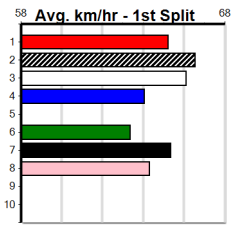

DOWNLOAD THE WATCHDOG APP

Distance: 545m, Race Type: Mixed 4/5, Total Prizemoney: $3,875
1st: $2,600, 2nd: $800, 3rd: $400, 4th: $75

8

8:40PM

(VIC time)

Watchdog Tips: **0 0 0 0** Bet: .