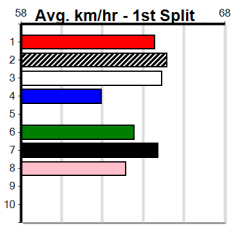

Ballarat

A1 SIGNAGE (1-3 WINS)

Distance: 450m, Race Type: Restricted Win, Total Prizemoney: $2,925
1st: $1,950, 2nd: $600, 3rd: $300, 4th: $75

4

7:18PM

(VIC time)

Watchdog Tips:

0 0 0 0

Bet:

Form	Box	Weight	Dist	Track	Date	Time	BON	Margin	1st/2nd (Time)	PIR	Checked	Comment	W/R	Split 1	S/P	Grade

1 REUBEN HILL [6]

BK D Feb-23 ASTON RUPEE UP HILL JILL

Trainer: Jeff Geall (Fyansford)

6th (5)	38.1	425	BEN	R2	10-Jan-25	24.29	23.58	6.50	LUNAI HURRICANE (23.86)	M/534	.	.	.	6.64	$17.10	X67
3rd (3)	38.0	525	MEP	R2	22-Jan-25	30.84	29.86	7.50	QUEEN AVENGER (30.33)	S/4243	.	.	.	5.23	$16.10	X67H
5th (7)	38.4	525	MEA	R3	01-Feb-25	30.76	29.85	11.00	QUEEN AVENGER (30.04)	M/4345	.	.	.	5.22	$26.50	X67F
2nd (3)	37.8	500	BEN	R7	07-Feb-25	28.44	28.12	4.75	LINVICTUS BLUE (28.12)	M/222	.	.	.	6.61	$3.20	RW

Owner(s): M Geall

Winning Boxes

1	2	3	4	5	6	7	8
		1	1				
Prize	$5,590.00						
Best	25.61						
Starts	18-2-2-4						
Trk/Dst	2-0-1-0						
APM	$3188						

2 PAW LILIBET (NSW)[6]

BK B Jan-23 BERNARDO DYNA GARNER

Trainer: Mark Delbridge (Balliang)

3rd (6)	25.2	400	GEL	R3	17-Jan-25	23.10	22.51	1.75	LLOW TORCH (22.98)	M/43	.	.	.	8.75	$7.70	X67
3rd (4)	25.2	400	GEL	R4	24-Jan-25	23.01	22.24	8.50	LANGRY CHIEF (22.44)	M/43	.	.	.	8.55	$12.50	X67
2nd (5)	25.2	400	WGL	R4	28-Jan-25	22.86	22.45	5.50	FAST FREDDY (22.49)	Q/22	.	.	.	8.37	$6.30	6G
8th (3)	25.6	390	BAL	R3	05-Feb-25	22.99	21.80	14.00	HEAVY HAULAGE (22.06)	M/88	.	.	.	8.82	$5.10	X67

Owner(s): B Wheeler

Winning Boxes

1	2	3	4	5	6	7	8
		1				1	
Prize	$9,425.00						
Best	25.56						
Starts	32-2-7-5						
Trk/Dst	7-1-1-1						
APM	$4998						

3 GUNAI HURRICANE [6]

BK D Apr-23 SHIMA SHINE GUNAI GOSSIP

Trainer: John Barbara (Exford)

1st (3)	31.9	425	BEN	R2	03-Jan-25	23.80	23.56	0.50	PAW WAVERLY (23.83)	M/111	.	SW	.	6.59	$6.50	MF
1st (2)	32.0	425	BEN	R2	10-Jan-25	23.86	23.58	3.00	SPIRITED OLIVER (24.06)	M/211	.	SW	.	6.52	$3.00	X67
2nd (5)	32.2	400	GEL	R3	17-Jan-25	23.02	22.51	0.75	LLOW TORCH (22.98)	M/22	.	.	.	8.61	$1.80	X67
6th (6)	32.3	400	GEL	R4	24-Jan-25	23.66	22.24	18.00	LANGRY CHIEF (22.44)	S/55	.	.	.	8.61	$5.50	X67

Owner(s): J Martin

Winning Boxes

1	2	3	4	5	6	7	8
	1	1					
Prize	$6,020.00						
Best	FSH						
Starts	5-2-2-0						
Trk/Dst	0-0-0-0						
APM	$4136						

4 REIKO JETSON [7]

BK D Mar-23 SHIMA SHINE REIKO ROCKETTA

Trainer: Mark Johnson (Ross Creek)

8th (8)	31.9	390	WBL	R2	16-Jan-25	23.23	21.83	13.00	BLUE MOON MARIE (22.34)	S/88	.	.	.	9.23	$9.50	M
5th (1)	32.3	450	BAL	R1	29-Jan-25	26.03	25.08	14.00	WYONG DALLAS (25.10)	M/776	.	.	.	6.78	$106.70	RW
3rd (5)	32.7	390	BAL	R1	03-Feb-25	22.58	22.23	1.75	DOONGALLA BOY (22.47)	M/44	.	.	.	8.79	$8.10	T3-M
1st (3)	32.6	450	BAL	R2	08-Feb-25	25.37	25.30	5.50	ASTON SURPRISE (25.75)	Q/111	.	SW	.	6.59	$4.20	M

Owner(s): J Fry

Winning Boxes

1	2	3	4	5	6	7	8
		1					
Prize	$1,160.00						
Best	25.37						
Starts	4-1-0-1						
Trk/Dst	2-1-0-0						
APM	$1160						

5 *** VACANT BOX ***

Trainer:
Owner(s):

Winning Boxes

1	2	3	4	5	6	7	8