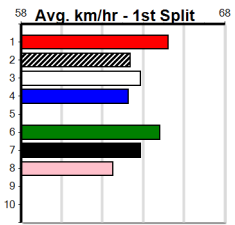

BALLARAT FUNCTION CENTRE (1-3 WINS)

Distance: 545m, Race Type: Restricted Win, Total Prizemoney: $3,340
1st: $2,230, 2nd: $690, 3rd: $345, 4th: $75

7

8:18PM

(VIC time)

Watchdog Tips:

0 0 0 0

Bet: