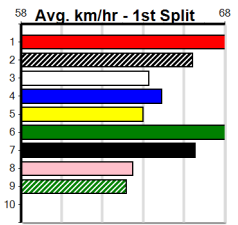

SPORTSBET HT3

Distance: 390m, Race Type: Grade 5 Heat, Total Prizemoney: $2,925
1st: $1,950, 2nd: $600, 3rd: $300, 4th: $75

11

9:38PM
(VIC time)

Watchdog Tips: **0 0 0 0** Bet: **0**