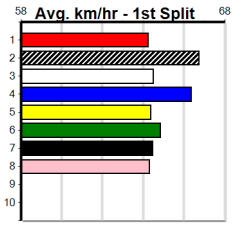

BALLARAT GREYS BINGO EVERY SUNDA

Distance: 545m, Race Type: Grade 5, Total Prizemoney: $3,340
1st: $2,230, 2nd: $690, 3rd: $345, 4th: $75

6
8:00PM
(VIC time)

Watchdog Tips: 0 0 0 0 **Bet:** .