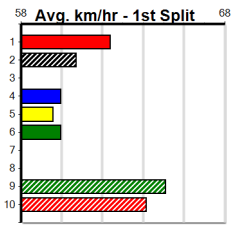

Ballarat

14 RACES TONIGHT

Distance: 390m, Race Type: Maiden, Total Prizemoney: $2,535
1st: $1,680, 2nd: $520, 3rd: $260, 4th: $75

1
6:22PM
(VIC time)

Watchdog Tips:

0 0 0 0

Bet:

Form	Box	Weight	Dist	Track	Date	Time	BON	Margin	1st/2nd (Time)	PIR	Checked	Comment	W/R	Split 1	S/P	Grade
1																
MORAINIE MINTY [M]																
WBE	D				Mar-23											
Trainer: Glenn Judd (Noorat) AVATAR MINTY																
8th	(3)	31.5	390	WBL	R1	06-Feb-25	23.61	21.86	21.00	LBIG BOY JETT (22.20)	S/78			W	9.10	$49.40
Owner(s): MORAINIE (SYN), G Judd, S Judd																
<table border="1"> <thead> <tr><th colspan="8">Winning Boxes</th></tr> <tr><th>1</th><th>2</th><th>3</th><th>4</th><th>5</th><th>6</th><th>7</th><th>8</th></tr> </thead> <tbody> <tr><td>Prize</td><td></td><td></td><td></td><td></td><td></td><td></td><td></td></tr> <tr><td>Best</td><td></td><td></td><td></td><td></td><td></td><td></td><td></td></tr> <tr><td>Starts</td><td></td><td></td><td></td><td></td><td></td><td></td><td></td></tr> <tr><td>Trk/Dst</td><td></td><td></td><td></td><td></td><td></td><td></td><td></td></tr> <tr><td>APM</td><td></td><td></td><td></td><td></td><td></td><td></td><td></td></tr> </tbody> </table>																
2																
LADY ROSALYN [M]																
RBD	B				Apr-22											
Trainer: Sheldon Hamilton (Smythes Creek) SETTLED																
7th	(2)	26.5	525	MEP	R1	22-Jan-25	32.29	29.86	22.00	L DARK MIRACLE (30.76)	M/4334				5.42	$18.40
Owner(s): S Hamilton																
<table border="1"> <thead> <tr><th colspan="8">Winning Boxes</th></tr> <tr><th>1</th><th>2</th><th>3</th><th>4</th><th>5</th><th>6</th><th>7</th><th>8</th></tr> </thead> <tbody> <tr><td>Prize</td><td></td><td></td><td></td><td></td><td></td><td></td><td></td></tr> <tr><td>Best</td><td></td><td></td><td></td><td></td><td></td><td></td><td></td></tr> <tr><td>Starts</td><td></td><td></td><td></td><td></td><td></td><td></td><td></td></tr> <tr><td>Trk/Dst</td><td></td><td></td><td></td><td></td><td></td><td></td><td></td></tr> <tr><td>APM</td><td></td><td></td><td></td><td></td><td></td><td></td><td></td></tr> </tbody> </table>																
3																
CLARETOWN RAY [M]																
BK	D				Apr-23											
Trainer: Peter Griffen (Claretown) ASTON SYLVIE																
Owner(s): P Griffen																
<table border="1"> <thead> <tr><th colspan="8">Winning Boxes</th></tr> <tr><th>1</th><th>2</th><th>3</th><th>4</th><th>5</th><th>6</th><th>7</th><th>8</th></tr> </thead> <tbody> <tr><td>Prize</td><td></td><td></td><td></td><td></td><td></td><td></td><td></td></tr> <tr><td>Best</td><td></td><td></td><td></td><td></td><td></td><td></td><td></td></tr> <tr><td>Starts</td><td></td><td></td><td></td><td></td><td></td><td></td><td></td></tr> <tr><td>Trk/Dst</td><td></td><td></td><td></td><td></td><td></td><td></td><td></td></tr> <tr><td>APM</td><td></td><td></td><td></td><td></td><td></td><td></td><td></td></tr> </tbody> </table>																
4																
BLUE ARROW [M]																
BE	D				Oct-22											
Trainer: Donna Knight (Talbot) LIZZIE'S ENTITY																
7th	(8)	31.5	450	BAL	R1	05-Feb-25	26.57	25.25	15.00	L ZAMBORA BLISS (25.57)	M/777				6.94	$35.00
Owner(s): D Knight																
<table border="1"> <thead> <tr><th colspan="8">Winning Boxes</th></tr> <tr><th>1</th><th>2</th><th>3</th><th>4</th><th>5</th><th>6</th><th>7</th><th>8</th></tr> </thead> <tbody> <tr><td>Prize</td><td></td><td></td><td></td><td></td><td></td><td></td><td></td></tr> <tr><td>Best</td><td></td><td></td><td></td><td></td><td></td><td></td><td></td></tr> <tr><td>Starts</td><td></td><td></td><td></td><td></td><td></td><td></td><td></td></tr> <tr><td>Trk/Dst</td><td></td><td></td><td></td><td></td><td></td><td></td><td></td></tr> <tr><td>APM</td><td></td><td></td><td></td><td></td><td></td><td></td><td></td></tr> </tbody> </table>																
5																
LAST CAST (NSW)[M]																
BK	D				Oct-20											
Trainer: Bruce Jacobs (Carisbrook) LAGOON PRISSY																
4th	(4)	33.4	425	BEN	R1	07-Feb-25	25.19	24.00	3.25	L RIGHT HAND ROCKY (24.96)	S/767				6.91	$60.80
Owner(s): B Jacobs