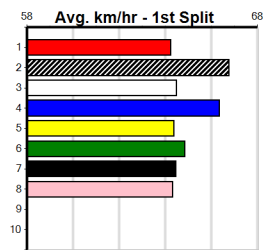

BALLARAT GREYS BINGO EVERY SUNDAY

Distance: 545m, Race Type: Grade 5, Total Prizemoney: $3,340
1st: $2,230, 2nd: $690, 3rd: $345, 4th: $75

Watchdog Tips:

Bet:

Table with columns: Form Box, Wgt, Dist, Track, Date, Time, BON, Margin, 1st/2nd (Time), PIR, Checked, Comment, WR, Split 1, S/P, Grade

MCIVOR MORGAN [5]
F Dog May-22 Sire: FERAL FRANKY Dam: MCIVOR VERNA
Owner(s): B Priest
Trainer: Julie Priest (Junortoun)
Winning Distances: < 300m (0) 300 - 399m (0) 400 - 499m (1) 500 - 599m (3) 600 - 699m (0) > 700m (0)
Winning Weights: 34.6(2) 34.8(1) 34.9(1)
Box History table and Prize Best Starts table included.

DIMORA CRUZ (SA)[5]
BK Dog Feb-20 Sire: ASTON DEE BEE Dam: DIMORA FLASH
Owner(s): K Bouchier
Trainer: Raymond Brewer (Camperdown)
Winning Distances: < 300m (0) 300 - 399m (0) 400 - 499m (9) 500 - 599m (5) 600 - 699m (0) > 700m (0)
Winning Weights: 31.4(1) 31.6(2) 31.8(3) 31.9(1) 32.0(2) 32.1(3) 32.2(1) 32.4(1)
Box History table and Prize Best Starts table included.

SECRET EMGRAND (NSW)[5]
BK Bitch Dec-21 Sire: AUSSIE INFRARED Dam: CLASSY EMGRAND
Owner(s): M Pitman
Trainer: Julie Chilcott (Heathcote)
Winning Distances: < 300m (0) 300 - 399m (0) 400 - 499m (0) 500 - 599m (5) 600 - 699m (0) > 700m (0)
Winning Weights: 29.0(1) 29.6(1) 29.9(3)
Box History table and Prize Best Starts table included.

DOLLAR SIGNS [5]
WF Dog Jan-21 Sire: ORSON ALLEN Dam: MEPUNGA FOCUS
Owner(s): A Debattista
Trainer: Aaron Debattista (Toolleen)
Winning Distances: < 300m (0) 300 - 399m (0) 400 - 499m (4) 500 - 599m (8) 600 - 699m (0) > 700m (0)
Winning Weights: 32.8(1) 33.3(2) 33.4(1) 33.9(1) 34.0(2) 34.4(2) 34.5(1) 34.7(1) 35.1(1)
Box History table and Prize Best Starts table included.

MCIVOR ALFY [5]
LTBD Dog May-22 Sire: FERAL FRANKY Dam: MCIVOR VERNA
Owner(s): B Priest
Trainer: Barry Priest (Junortoun)
Winning Distances: < 300m (0) 300 - 399m (0) 400 - 499m (1) 500 - 599m (4) 600 - 699m (1) > 700m (0)
Winning Weights: 33.5(2) 33.8(1) 33.9(1) 34.1(1) 34.3(1)
Box History table and Prize Best Starts table included.