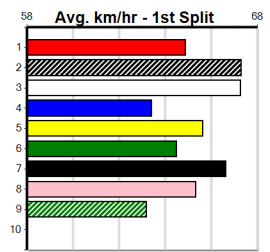

Distance: 390m, Race Type: Grade 5 Heat, Total Prizemoney: $2,925
1st: $1,950, 2nd: $600, 3rd: $300, 4th: $75

Watchdog Tips:

Bet:

Table with columns: Form Box, Wgt, Dist, Track, Date, Time, BON, Margin, 1st/2nd (Time), PIR, Checked, Comment, WR, Split 1, S/P, Grade

Race 1: TAKUMI BALE (NSW)[5]. Dog: Feb-22. Sire: DROOPYS SYDNEY, Dam: WINNIE ALLEN. Trainer: Rebecca Gibbons (Avalon). Includes winning distances, weights, and a box history table.

Race 2: FLYING HELLCAT [5]. Dog: Oct-22. Sire: MY REDEEMER, Dam: FLYING UNICORN. Trainer: Kim Erenshaw (Junction Village). Includes winning distances, weights, and a box history table.

Race 3: DESTRUCTIVELY [5]. Dog: Dec-21. Sire: BARCIA BALE, Dam: PYROCUMULUS. Trainer: Ashlee Terry (Lara). Includes winning distances, weights, and a box history table.

Race 4: NALA'S GHOST (NSW)[5]. Dog: Jan-22. Sire: PINDARI EXPRESS, Dam: ROCKSTAR KERR. Trainer: Jye Formosa (Heathcote). Includes winning distances, weights, and a box history table.

Race 5: TUFF TOBY [5]. Dog: Jul-22. Sire: FERAL FRANKY, Dam: MISS ROXY. Trainer: Dallan Klemke (Lara). Includes winning distances, weights, and a box history table.