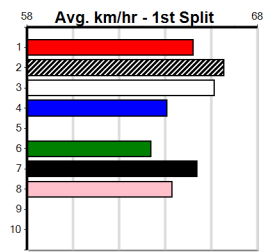

DOWNLOAD THE WATCHDOG APP

Distance: 545m, Race Type: Mixed 4/5, Total Prizemoney: $3,875
1st: $2,600, 2nd: $800, 3rd: $400, 4th: $75

Watchdog Tips:

Bet:

Form Box	Wgt	Dist	Track	Date	Time	BON	Margin	1st/2nd (Time)	PIR	Checked	Comment	WR	Split 1	S/P	Grade

1

ARI GOLD [5]
F Dog Dec-21 Sire: SUPERIOR PANAMA Dam: MAGGIE MARVEL
Owner(s): M Palmer Trainer: Jordan Formosa (Heathcote)
Winning Distances: < 300m (0) 300 - 399m (2) 400 - 499m (2) 500 - 599m (3) 600 - 699m (0) > 700m (0)
Winning Weights: 34.6(1) 34.8(1) 34.9(1) 35.0(1) 35.1(1) 35.2(1) 35.4(1)

1st (1)	34.9	500	BEN	R8	13-Dec-24	27.93	27.93	5.00L MR. PRESIDENT (28.27)	Q/111	.	.	.	6.56	$2.20	5
4th (7)	35.7	500	BEN	R8	20-Dec-24	28.15	27.90	3.75L LETIZIA (27.90)	M/444	.	.	.	6.74	$3.00	X45
8th (4)	35.4	500	BEN	R6	27-Dec-24	29.58	27.87	25.00 LETIZIA (27.87)	M/888	.	.	.	7.52	$6.30	X45
1st (1)	35.2	500	BEN	R8	03-Jan-25	27.96	27.90	1.75L GOT A PULSE (28.08)	M/332	.	.	.	6.68	$1.90	5
7th (4)	35.2	600	MEP	R8	08-Jan-25	35.27	34.44	9.00L SOUTHERN LAW (34.65)	S/8887	.	.	.	9.44	$13.50	RWH
3rd (2)	35.1	500	BEN	R6	17-Jan-25	28.34	28.24	1.5L AWESOME AVENGER (28.24)	S/433	.	.	.	6.67	$5.30	X45
1st (2)	35.0	500	BEN	R9	24-Jan-25	28.27	28.11	1.75L DESCRIPTION (28.38)	M/332	.	SW	.	6.71	$5.40	X34
2nd (5)	34.8	545	BAL	R9	05-Feb-25	31.34	31.26	1.25L ENGELKE ROAD (31.26)	S/5522	.	.	.	6.89	$8.10	X45

Last 3 wins NOT included above

1st (5)	35.4	390	SHP	R4	04-Dec-23	22.50	21.68	4.75L FRANK GRIMES (22.83)	M/11	.	SW	.	8.65	$4.20	X67
1st (8)	35.1	425	BEN	R9	22-Nov-24	24.32	23.58	1.75L PERFECT SOUL (24.44)	M/443	.	.	.	6.78	$13.60	RW
1st (4)	34.8	425	BEN	R4	06-Dec-24	24.03	23.79	2.25L OUR GIRL ROXY (24.17)	M/532	.	.	.	6.62	$9.40	5

Box History

Bx	1st	2nd	3rd	4th	5th	6th	7th	8th
1	3	1						
2	1		2			1		
3								
4	1			1			1	1
5	1	1						
6		1						
7			2	1				
8	1			1				

Prize Best Starts Trk/Dts APM

$18572.86
31.34(5)-5/2/25
20-7-3-4
1-0-1-0
10529