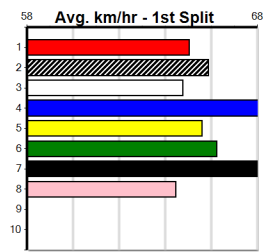

TOWN & COUNTRY LINE MARKING

Distance: 450m, Race Type: Mixed 4/5, Total Prizemoney: $3,360
1st: $2,250, 2nd: $690, 3rd: $345, 4th: $75

Watchdog Tips:

Bet:

Table with columns: Form Box, Wgt, Dist, Track, Date, Time, BON, Margin, 1st/2nd (Time), PIR, Checked, Comment, WR, Split 1, S/P, Grade

AMRON BOBBY [5]
DKBD Dog Jan-23 Sire: FERAL FRANKY Dam: BLOCK STAR
Owner(s): G Black
Trainer: Lisa Delbridge (Balliang)
Winning Distances: < 300m (0) 300 - 399m (1) 400 - 499m (4) 500 - 599m (0) 600 - 699m (0) > 700m (0)
Winning Weights: 32.6(1) 32.7(1) 33.5(1) 33.7(1) 33.8(1)
Box History table and Prize Best Starts table included.

THAT'S MY COUSIN [5]
LTF Dog Feb-23 Sire: KOBLENZ Dam: MISS MOLLY LEE
Owner(s): LECCHINO SYND (SYN), N Lecchino, S Lecchino, N Lecchino
Trainer: Nick Lecchino (Lethbridge)
Winning Distances: < 300m (0) 300 - 399m (3) 400 - 499m (1) 500 - 599m (0) 600 - 699m (0) > 700m (0)
Winning Weights: 35.4(1) 35.6(1) 35.7(1) 36.3(1)
Box History table and Prize Best Starts table included.

KRIS BAR PADDY [5] Biks
BK Dog Mar-22 Sire: ASTON DEE BEE Dam: WHITE AMBUSH
Owner(s): K Abey
Trainer: Wayne Hooke (Wellsford)
Winning Distances: < 300m (0) 300 - 399m (0) 400 - 499m (6) 500 - 599m (0) 600 - 699m (0) > 700m (0)
Winning Weights: 31.3(1) 31.4(1) 31.6(1) 31.9(1) 32.1(1) 32.4(1)
Box History table and Prize Best Starts table included.

TOMMY TEQUILA (NSW)[4]
RBD Dog Feb-22 Sire: TOMMY SHELBY Dam: DAZZLING BLING
Owner(s): Evolution (SYN), T Fogarty, J Phillips
Trainer: Rebecca Gibbons (Avalon)
Winning Distances: < 300m (0) 300 - 399m (0) 400 - 499m (9) 500 - 599m (7) 600 - 699m (0) > 700m (0)
Winning Weights: 31.3(1) 31.9(4) 32.0(2) 32.1(1) 32.2(2) 32.5(1) 32.6(1) 32.7(3) 32.9(1)
Box History table and Prize Best Starts table included.

BOMBARDA MAXIMA [4]
RF Dog Jan-23 Sire: BERNARDO Dam: SLINGSHOT GYPSY
Owner(s): J Ferguson
Trainer: Mark Johnson (Ross Creek)
Winning Distances: < 300m (0) 300 - 399m (1) 400 - 499m (6) 500 - 599m (0) 600 - 699m (0) > 700m (0)
Winning Weights: 32.3(2) 33.3(1) 33.4(1) 33.6(1) 33.9(1) 34.1(1)
Box History table and Prize Best Starts table included.

1

2

3

4

5