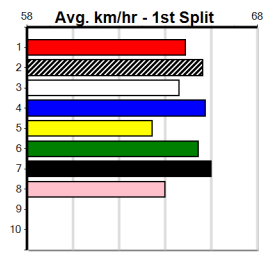

Ballarat
12
10:02PM
(VIC time)

TWO MORE RACES TO GO DAMSELS DASH

Distance: 450m, Race Type: Grade 5, Total Prizemoney: $2,925
1st: $1,950, 2nd: $600, 3rd: $300, 4th: $75

Watchdog Tips: ☐ ☐ ☐ ☐ ☐

Bet: ☐

MORaine GRACE [5]
BE Bitch Jan-23 Sire: KOBLENZ Dam: MORaine COCO
Owner(s): MORaine (SYN), G Judd, S Judd Trainer: Glenn Judd (Noorat)
Winning Distances: < 300m (0) 300 - 399m (3) 400 - 499m (0) 500 - 599m (0) 600 - 699m (0) > 700m (0)
Winning Weights: 27.5(2) 28.5(1)

Pl	Box	Dist	Track	Date	Time	BON	Margin	1st/2nd (Time)	PIR	Checked	Comment	WR	Split 1	S/P	Grade
3rd (8)	27.4	390	WBL	R3	23-Dec-24	22.78	22.21	6.50L MINH CANDY (22.34)	M/23	.	.	.	8.91	$7.60	7
2nd (8)	27.4	390	WBL	R10	26-Dec-24	22.43	21.98	1.75L WITCH OF NOVA (22.32)	Q/12	.	.	.	8.76	$2.60	7
6th (3)	27.4	450	WBL	R3	30-Dec-24	27.21	25.27	23.00 EVIE MALDINI (25.67)	M/345	.	.	.	8.66	$9.90	SH
1st (4)	27.5	390	WBL	R3	02-Jan-25	22.72	22.01	2.00L GREEDY RICH (22.85)	Q/11	.	.	.	8.66	$8.00	7
3rd (1)	27.3	400	GEL	R9	10-Jan-25	23.21	22.42	7.00L FIRST TRAIN OUT (22.75)	M/54	.	.	.	8.67	$39.20	X67H
7th (7)	27.3	400	GEL	R4	17-Jan-25	23.50	22.51	13.00 FIRST TRAIN OUT (22.65)	M/77	.	.	.	8.78	$34.80	X67F
8th (5)	27.3	390	WBL	R2	30-Jan-25	23.18	22.03	11.00 CINDY'S FIRE (22.41)	M/77	.	SW	.	9.11	$23.40	X67
1st (8)	27.5	390	BAL	R11	08-Feb-25	22.48	22.06	0.05L EPISODE FIVE (22.48)	M/12	.	.	.	8.53	$4.20	6G

Last 3 wins NOT included above

Pl	Box	Dist	Track	Date	Time	BON	Margin	1st/2nd (Time)	PIR	Checked	Comment	WR	Split 1	S/P	Grade
1st (2)	28.5	390	SHP	R1	14-Sep-24	22.83	22.12	0.25L BROWSER (22.84)	M/22	.	SW	.	8.49	$7.30	M

Box History

Bx	1st	2nd	3rd	4th	5th	6th	7th	8th
1								
2	1				1			
3				1				
4	1					2		
5			1		1			1
6								
7	1	1			1			1
8	1	1	1	1	1	1		

Prize Best Starts Trk/Dts APM: $5200.00, 26.30(4)-7/11/24, 23-3-2-3, 2-0-0-0, 3717