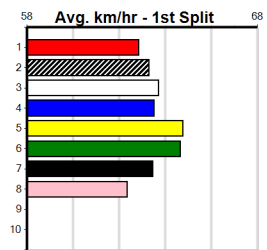

SOUTHERN SHEETMETAL

Distance: 390m, Race Type: Mixed 6/7, Total Prizemoney: $2,925
1st: $1,950, 2nd: $600, 3rd: $300, 4th: $75

Watchdog Tips: [ ] [ ] [ ] [ ] Bet: [ ]

INNER VISION [7]
F Dog Oct-22 Sire: FERAL FRANKY Dam: CALL ME BUBBLES
Owner(s): BEV AND DANIEL (SYN), B Pell, D Pell
Trainer: Mark Delbridge (Balliang)
Winning Distances: < 300m (0) 300 - 399m (0) 400 - 499m (1) 500 - 599m (0) 600 - 699m (0) > 700m (0)
Winning Weights: 34.7(1)
Race results table with columns: Pos, Dog, Dist, Wgt, Sex, Age, Date, Time, Margin, 1st/2nd (Time), PIR, Checked, Comment, W/R, Split 1, S/P, Grade.

FLYING PETAL [6]
BK Bitch Oct-22 Sire: MY REDEEMER Dam: FLYING UNICORN
Owner(s): T Erenshaw
Trainer: Kim Erenshaw (Junction Village)
Winning Distances: < 300m (0) 300 - 399m (2) 400 - 499m (0) 500 - 599m (0) 600 - 699m (0) > 700m (0)
Winning Weights: 25.0(2)
Race results table with columns: Pos, Dog, Dist, Wgt, Sex, Age, Date, Time, Margin, 1st/2nd (Time), PIR, Checked, Comment, W/R, Split 1, S/P, Grade.

PEAKY AVENGER [6]
RBD Bitch Sep-22 Sire: TOMMY SHELBY Dam: AVENGER LASS
Owner(s): R Oppenhus
Trainer: George Borg (Maryborough)
Winning Distances: < 300m (0) 300 - 399m (1) 400 - 499m (1) 500 - 599m (0) 600 - 699m (0) > 700m (0)
Winning Weights: 25.3(1) 25.8(1)
Race results table with columns: Pos, Dog, Dist, Wgt, Sex, Age, Date, Time, Margin, 1st/2nd (Time), PIR, Checked, Comment, W/R, Split 1, S/P, Grade.

TEMPER TANTRUM [7]
RF Bitch Apr-22 Sire: BEAST UNLEASHED Dam: SLINGSHOT ANGEL
Owner(s): J Ferguson
Trainer: Brian Hodgson (Smythesdale)
Winning Distances: < 300m (0) 300 - 399m (0) 400 - 499m (1) 500 - 599m (0) 600 - 699m (0) > 700m (0)
Winning Weights: 28.8(1)
Race results table with columns: Pos, Dog, Dist, Wgt, Sex, Age, Date, Time, Margin, 1st/2nd (Time), PIR, Checked, Comment, W/R, Split 1, S/P, Grade.

BUDDY REIKO [7]
BK Dog Apr-23 Sire: FABREGAS Dam: REIKO MARTINI
Owner(s): J Fry
Trainer: Benjamin Magri (Avalon)
Winning Distances: < 300m (0) 300 - 399m (0) 400 - 499m (1) 500 - 599m (0) 600 - 699m (0) > 700m (0)
Winning Weights: 32.7(1)
Race results table with columns: Pos, Dog, Dist, Wgt, Sex, Age, Date, Time, Margin, 1st/2nd (Time), PIR, Checked, Comment, W/R, Split 1, S/P, Grade.

1

2

3

4

5