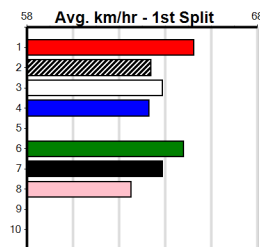

BALLARAT FUNCTION CENTRE (1-3 WINS)

Distance: 545m, Race Type: Restricted Win, Total Prizemoney: $3,340
1st: $2,230, 2nd: $690, 3rd: $345, 4th: $75

Watchdog Tips: ☐ ☐ ☐ ☐ ☐ **Bet:** ☐

Form Box	Wgt	Dist	Track	Date	Time	BON	Margin	1st/2nd (Time)	PIR	Checked	Comment	WR	Split 1	S/P	Grade

1

MCIVOR OLLY [5]
BEBD Dog May-22 Sire: FERAL FRANKY Dam: MCIVOR VERNA
Owner(s): B Priest Trainer: Barry Priest (Junortoun)
Winning Distances: < 300m (0) 300 - 399m (0) 400 - 499m (1) 500 - 599m (2) 600 - 699m (0) > 700m (0)
Winning Weights: 33.7(1) 34.5(1) 35.6(1)

2nd (1)	33.8	450	SHP	R7	21-Dec-24	25.68	25.56	0.25L RED ED (25.67)	M/222	.	.	.	6.73	$6.50	5
2nd (7)	33.9	500	BEN	R5	27-Dec-24	28.74	27.87	4.75L ASTON AMISHA (28.42)	M/332	.	.	.	6.68	$21.30	5
7th (8)	33.9	500	BEN	R7	03-Jan-25	28.67	27.90	6.00L MCIVOR JEWELS (28.26)	S/777	.	.	.	6.91	$22.80	5
6th (2)	33.7	500	BEN	R8	10-Jan-25	28.42	28.10	4.25L HE'S GOT SWAG (28.13)	Q/345	.	.	.	6.64	$12.10	5
7th (6)	33.4	500	BEN	R8	17-Jan-25	28.74	28.24	5.50L COOPER SUMMER (28.37)	M/667	.	.	.	6.75	$35.30	5
4th (4)	33.8	500	BEN	R7	22-Jan-25	29.18	28.41	8.50L RIPPING IT UP (28.60)	Q/444	.	.	.	6.94	$2.30	RW
7th (4)	33.8	500	BEN	R6	29-Jan-25	29.45	28.46	15.00 DOLLAR SIGNS (28.46)	M/887	.	.	.	7.45	$7.00	T3-5
2nd (1)	33.9	500	BEN	R9	05-Feb-25	28.79	28.47	0.025 MCIVOR MORGAN (28.79)	Q/122	.	.	.	6.61	$2.30	5

Last 3 wins NOT included above

1st (3)	35.6	425	BEN	R2	20-Mar-24	24.34	24.11	1.5L SNOW ROYALE (24.43)	Q/221	.	.	.	6.65	$2.80	M
1st (2)	34.5	500	BEN	R5	12-Jun-24	29.00	28.36	0.50L MCIVOR MORGAN (29.02)	M/212	.	.	.	6.74	$3.80	7
1st (1)	33.7	500	BEN	R9	06-Dec-24	28.94	28.10	0.50L TALK BACKS BACK (28.96)	Q/452	.	.	.	6.70	$10.40	RW

Box History

Bx	1st	2nd	3rd	4th	5th	6th	7th	8th
1	1	4	1	1				
2	1					2		
3	1	1		1			1	1
4			1	1	1	1	1	1
5			1	1				1
6				1				3
7		1	2	1	2	1		
8		1	2			2		2

Prize Best Starts Trk/Dts APM

Prize					$8615.00			
Best					FSTD			
Starts					43-3-7-7			
Trk/Dts					0-0-0-0			
APM					4015			

2

KENNETH BALE (NSW)[7]
DKBD Dog Mar-22 Sire: JS FLAMIN ACE Dam: FAITHY BALE
Owner(s): FISHOUNDS (SYN), D Fisher, S Fisher Trainer: Jordan Mcquillen (Lara)
Winning Distances: < 300m (0) 300 - 399m (0) 400 - 499m (0) 500 - 599m (1) 600 - 699m (0) > 700m (0)
Winning Weights: 29.3(1)

1st (1)	29.3	500	BEN	R1	09-Oct-24	28.53	28.32	1.00L SUFFOLK PARK (28.59)	M/222	.	.	.	6.78	$1.50	T3-M
7th (7)	29.8	525	MEP	R9	18-Dec-24	31.93	29.94	21.00 RIVERSDALE MICK (30.52)	S/6777	.	.	.	5.49	$19.80	X67
3rd (2)	29.5	500	BEN	R7	01-Jan-25	28.90	28.36	6.50L PIP (28.46)	S/444	.	.	.	6.89	$2.90	X67
7th (3)	29.4	500	BEN	R7	08-Jan-25	29.15	28.42	11.00 ESPRESSO BABE (28.42)	M/887	.	.	.	6.90	$4.30	T3-RW
6th (5)	29.6	500	BEN	R7	15-Jan-25	29.24	28.39	8.50L FLYING ROCCO (28.65)	M/377	.	.	.	6.82	$11.00	7
5th (3)	29.2	500	BEN	R4	25-Jan-25	29.13	28.58	5.50L REGAL BARRY (28.76)	M/664	.	.	.	6.83	$13.70	X67
2nd (2)	29.4	500	BEN	R8	29-Jan-25	28.76	28.46	1.25L AMRON BUSTER (28.68)	Q/365	.	.	.	6.70	$8.60	T3-RW
5th (8)	29.5	500	BEN	R7	07-Feb-25	28.75	28.12	9.00L INVICTUS BLUE (28.12)	M/775	.	.	.	6.97	$25.10	RW

Last 3 wins NOT included above

Box History

Bx	1st	2nd	3rd	4th	5th	6th	7th	8th
1	1			1				
2		2	1					
3					1			1
4		1	1					
5				1		1		
6					1			
7								1
8						1		

Prize Best Starts Trk/Dts APM

Prize					$2640.00			
Best					FSTD			
Starts					14-1-3-2			
Trk/Dts					0-0-0-0			
APM					1141