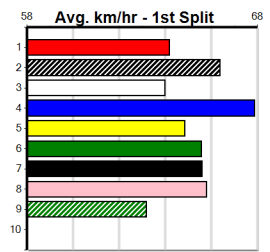

Distance: 390m, Race Type: Grade 5 Heat, Total Prizemoney: $2,925
1st: $1,950, 2nd: $600, 3rd: $300, 4th: $75

Watchdog Tips: ☐ ☐ ☐ ☐ ☐

Bet: ☐

Form Box Wgt Dist Track Date Time BON Margin 1st/2nd (Time) PIR Checked Comment W/R Split 1 S/P Grade

1 MYALL SANDY [5]
BK Bitch Jan-22 Sire: BEAST UNLEASHED Dam: SPOT ON CINTA
Owner(s): Yacaaba (SYN), J Risk, R Gilmore, S Risk
Trainer: Judith Risk (Kilmany)
Winning Distances: < 300m (0) 300 - 399m (6) 400 - 499m (7) 500 - 599m (0) 600 - 699m (0) > 700m (0)
Winning Weights: 26.0(1) 26.5(1) 26.6(1) 26.8(2) 26.9(3) 27.5(1) 27.8(2) 27.9(1) 28.1(1)

Box	1st	2nd	3rd	4th	5th	6th	7th	8th
1	1							
2		3	2		1			1
3	1							
4	3	1		1	1			1
5	2	1			1			
6	3	1			1			
7		2		1	1			
8	3	1	2	1				

Prize Best Starts Trk/Dts APM: $39012.50 FSH 37-13-9-4 0-0-0-0 11633

2 PUGSLEY [5] Biks
BK Dog Dec-22 Sire: FERAL FRANKY Dam: SEVILLA
Owner(s): SCOTLAND (SYN), D Ireland, A Scott
Trainer: Jason Formosa (Heathcote)
Winning Distances: < 300m (0) 300 - 399m (1) 400 - 499m (2) 500 - 599m (0) 600 - 699m (0) > 700m (0)
Winning Weights: 30.8(1) 31.1(1) 31.2(1)

Box	1st	2nd	3rd	4th	5th	6th	7th	8th
1								
2	1		1					
3								
4								
5			2					
6	1	1						
7	1	1						
8								1

Prize Best Starts Trk/Dts APM: $5270.00 22.11(2)-9/12/24 9-3-2-3 1-1-0-0 4206

3 NICE ONE TOM [5]
BE Dog Mar-22 Sire: TOMMY SHELBY Dam: IVY WREN
Owner(s): B Fulton
Trainer: Peter Fulton (Ecklin South)
Winning Distances: < 300m (0) 300 - 399m (6) 400 - 499m (4) 500 - 599m (0) 600 - 699m (0) > 700m (0)
Winning Weights: 27.5(1) 28.1(1) 28.3(1) 28.4(1) 28.8(1) 29.2(1) 29.4(1) 29.6(3)

Box	1st	2nd	3rd	4th	5th	6th	7th	8th
1	3	1	3	2	1			
2	1	3	1	1			2	1
3			1		1	2		
4				2	2	1	1	
5	2	1	1		1		2	3
6	1		3					1
7	1	3	2	3		1	1	
8	2	2				1	1	1

Prize Best Starts Trk/Dts APM: $24780.00 22.37(2)-3/7/24 61-10-10-10 9-2-0-3 9191

4 MADDY GIBLET [5]
BD Bitch Mar-23 Sire: FERAL FRANKY Dam: GLORIA BALE
Owner(s): D Gibbons
Trainer: Daniel Gibbons (Avalon)
Winning Distances: < 300m (0) 300 - 399m (0) 400 - 499m (4) 500 - 599m (0) 600 - 699m (0) > 700m (0)
Winning Weights: 27.9(1) 28.5(1) 28.8(1) 29.4(1)

Box	1st	2nd	3rd	4th	5th	6th	7th	8th
1	1	1	1					
2				1				
3	1							
4		1				1		
5								
6								
7	2				1			
8		1	1	1				

Prize Best Starts Trk/Dts APM: $10345.00 22.48(4)-5/2/25 13-4-3-2 2-0-0-0 8157

5 MISS PATSY [5]
BK Bitch Jul-22 Sire: FERAL FRANKY Dam: MISS ROXY
Owner(s): D Klemke
Trainer: Dallan Klemke (Lara)
Winning Distances: < 300m (0) 300 - 399m (0) 400 - 499m (3) 500 - 599m (0) 600 - 699m (0) > 700m (0)
Winning Weights: 30.0(1) 30.5(1) 31.4(1)

Box	1st	2nd	3rd	4th	5th	6th	7th	8th
1	1	1	1					
2		1	1	1				1
3		4						1
4								
5			2		1			
6		1			1			1
7	1	1		1	1			
8	2							1

Prize Best Starts Trk/Dts APM: $11185.00 FSTD 25-3-9-3 0-0-0-0 5211