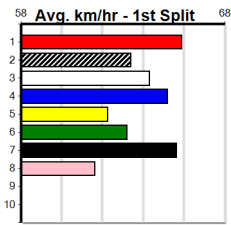

SHIMA SHINE AT STUD

Distance: 460m, Race Type: Grade 5 T3, Total Prizemoney: $1,530
1st: $1,000, 2nd: $320, 3rd: $160, 4th: $50

8

1:14PM

(VIC time)

BLACK PINK (2) was a strong 23.11 winner here last time and she will appreciate the rise in distance. ASTRONOMICA (6) will find this easier than his recent racing and he just needs a little luck in the early stages. BLACK SPECTRE (1) has claims

Watchdog Tips: **2** **6** **1** **8** **Bet:** **Box Quinella 1,2,6 ($10 for 333.33%)**