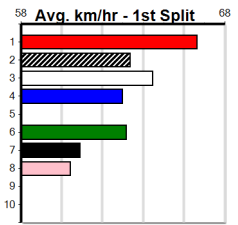

VIATEK

Distance: 400m, Race Type: Tier 3 - Maiden, Total Prizemoney: $1,530
1st: $1,000, 2nd: $320, 3rd: $160, 4th: $50

2

11:25AM

(VIC time)

INVICTUS HARMONY (1) showed some talent in her first prep and she is expected to fire fresh.
BABY YOSHI (3) was far from disgraced here last time and she can settle on the speed. DECIDER (4) can show some improvement.

Watchdog Tips: **1** **3** **4** **6** **Bet:** **Win 1**