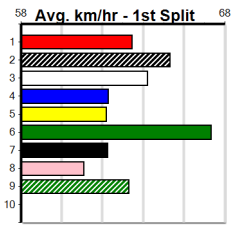

Warragul

PAUA OF BUDDY AT STUD

Distance: 400m, Race Type: Grade 5 T3, Total Prizemoney: $1,530
1st: $1,000, 2nd: $320, 3rd: $160, 4th: $50

7

12:55PM
(VIC time)

ZERO MONSTER (7) should have enough pace to cross and lead and she will find this easier than her most recent racing. VINNIE'S CAMEL (2) showed improvement last time and he can settle near the speed. ARE YOU OKAY (3) can run a cheeky race

Watchdog Tips: **7** **2** **3** **6** **Bet:** **Box Trifecta 2,3,6,7 ($10 for 41.67%)**