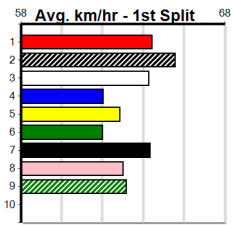

SPORTSBET BS RESPONSIBLY

Distance: 400m, Race Type: Tier 3 - Grade 6, Total Prizemoney: $1,530
1st: $1,000, 2nd: $320, 3rd: $160, 4th: $50

Watchdog Tips: **7** **6** **4** **3** **Bet:** **Win 7**

BENGAL BULLET (7) has been impressive in his past two and he should prove hard to reel in again.
PAW NITRO (6) has been luckless since his handy 25.65 Ballarat win and he will find this easier.
PAW JUDD (4) regained some confidence last time out