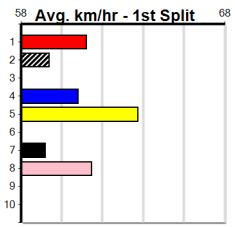

G'DAY CHEF CATERERS

Distance: 400m, Race Type: Tier 3 - Maiden, Total Prizemoney: $1,530
1st: $1,000, 2nd: $320, 3rd: $160, 4th: $50

3

11:40AM

(VIC time)

ASTON DENTON (5) has been luckless since his debut placing here and he should find this a little easier. DARNUM DAZZLER (2) trialled well here recently and she is expected to race well fresh. SALEENA BALE (4) can run a cheeky race

Watchdog Tips: **5** **2** **4** **1** **Bet:** **Win 5**