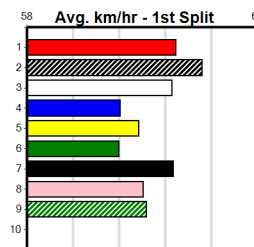

SPORTSBET BS RESPONSIBLY

Distance: 400m, Race Type: Tier 3 - Grade 6, Total Prizemoney: $1,530
1st: $1,000, 2nd: $320, 3rd: $160, 4th: $50

BENGAL BULLET (7) has been impressive in his past two and he should prove hard to reel in again.
PAW NITRO (6) has been luckless since his handy 25.65 Ballarat win and he will find this easier.
PAW JUDD (4) regained some confidence last time out

Watchdog Tips: 7 6 4 3 **Bet:** Win 7

1

MIDNIGHT SHIMMER (NSW)[6] **Steady record here, can miss the kick, tough ask** **$10.00**

BK Bitch Mar-22 Sire: SHIMA SHINE Dam: MIDNIGHT CARMEN Trainer: Constance Mcmillan (Drouin)

Owner(s): C Mcmillan
Winning Distances: < 300m (0) 300 - 399m (2) 400 - 499m (0) 500 - 599m (0) 600 - 699m (0) > 700m (0)
Winning Weights: 27.7(1) 27.9(1)

Rank	Age	Sex	Dist	Track	Date	Time	BOB	Margin	1st/2nd (Time)	PIR	Checked	Comment	WR	Split 1	S/P	Grade
7th	(5)	27.8	400	WGL	R3	10-Dec-24	23.35	22.39	12.00 MINH CINDY (22.55)	M/78	.	.	.	8.63	$26.20	7
2nd	(5)	28.0	300	HVL	R3	20-Dec-24	17.02	16.81	0.50L FOXY FRECKLES (17.00)	M/3	.	.	.	4.02	$6.90	T3-7
4th	(7)	28.3	300	HVL	R10	27-Dec-24	17.14	16.90	3.25L OCTOBER RAIN (16.93)	M/5	.	.	.	4.02	$4.60	T3-7
3rd	(4)	27.9	400	WGL	R9	09-Jan-25	22.82	22.59	1.00L JACK'S ELATION (22.76)	M/22	.	.	.	8.46	$10.20	T3-7
5th	(4)	27.5	400	WGL	R3	14-Jan-25	23.89	22.54	13.00 MAYFAIR JILL (23.02)	M/65	.	.	.	8.91	$21.30	7
1st	(8)	27.7	300	HVL	R3	22-Jan-25	17.36	16.88	0.75L LIL MISS MERANDA (17.41)	Q/2	.	SW	.	4.09	$2.50	7
4th	(5)	27.7	400	WGL	R10	31-Jan-25	23.33	22.29	11.00 ARKA NOBLE (22.57)	M/45	.	.	.	8.59	$33.00	6G
6th	(3)	27.7	400	WGL	R9	06-Feb-25	23.63	22.53	15.00 MAGIC OUTLAW (22.63)	M/88	.	.	.	8.67	$34.40	6G

Last 3 wins NOT included above

Rank	Age	Sex	Dist	Track	Date	Time	BOB	Margin	1st/2nd (Time)	PIR	Checked	Comment	WR	Split 1	S/P	Grade
1st	(2)	27.9	350	TRA	R1	09-Feb-24	20.43	19.47	1.25L HARD STYLE BABY (20.50)	M/11	.	.	.	6.88	$6.90	M

Prize Best Starts Trk/Dts APM: $4630.00, 22.82(4)-9/1/25, 30-2-3-4, 11-0-1-1, 2066