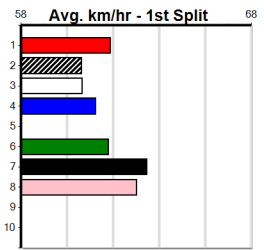

1
11:09AM

Distance: 400m, Race Type: Tier 3 - Maiden, Total Prizemoney: $1,530
1st: $1,000, 2nd: $320, 3rd: $160, 4th: $50

MY PAL PEDRO (3) is far better than his recent form reads and he just needs an ounce of luck early on. MY LITTLE FLOSS (4) has shown improvement in her past two and she will get a nice cart across early on. WARRIOR BOBBY (8) has claims

Watchdog Tips: **3** **4** **8** **1** **Bet:** Box Quinella 3,4,8 ($10 for 333.33%)

1

Form	Box	Wgt	Dist	Track	Date	Time	BON	Margin	1st/2nd (Time)	PIR	Checked	Comment	WR	Split 1	S/P	Grade
SUPREME QUEEN [M]																
No luck to date, drawn to improve, respect $7.50																
BK Bitch Apr-23 Sire: FERAL FRANKY Dam: QUEEN KATHLEEN Trainer: Matthew Height (Yarragon)																
Owner(s): M Height																
Winning Distances: < 300m (0) 300 - 399m (0) 400 - 499m (0) 500 - 599m (0) 600 - 699m (0) > 700m (0)																
Winning Weights:																
5th	(8)	24.7	400	WGL	R1	21-Jan-25	23.45	22.41	7.50L CANYA ONSLAUGHT (22.95)	M/45				8.69	$39.50	MH
7th	(3)	24.6	400	WGL	R1	31-Jan-25	24.20	22.29	17.00 MRS. FRANKY (23.07)	M/57				8.90	$20.90	M
Last 3 wins NOT included above																

2

Form	Box	Wgt	Dist	Track	Date	Time	BON	Margin	1st/2nd (Time)	PIR	Checked	Comment	WR	Split 1	S/P	Grade
GOT MY MOJO [M]																
One paced, yet to fire in eight runs here, tested $21.00																
BK Bitch Jun-21 Sire: FERAL FRANKY Dam: SO MUCH MOJO Trainer: Ian Blencowe (Leongatha)																
Owner(s): I Blencowe																
Winning Distances: < 300m (0) 300 - 399m (0) 400 - 499m (0) 500 - 599m (0) 600 - 699m (0) > 700m (0)																
Winning Weights:																
5th	(2)	27.1	435	SLE	R1	18-Oct-24	25.52	24.54	15.00 WESTERN EMPIRE (24.54)	Q/366				5.37	$77.70	T3-M
4th	(7)	27.2	435	SLE	R1	23-Oct-24	25.55	24.65	9.00L EVOLVE (24.94)	M/665				5.57	$38.50	M
8th	(3)	27.5	300	HVL	R1	02-Dec-24	17.73	16.80	7.00L TIMBER JACK (17.26)	S/6				4.08	$42.20	M
3rd	(4)	27.9	435	SLE	R1	11-Dec-24	25.65	24.66	4.50L OMAN'S TREASURE (25.35)	M/333				5.48	$66.00	M
7th	(1)	27.8	435	SLE	R1	18-Dec-24	25.76	24.38	17.00 STAR STATUS (24.61)	M/677				5.58	$17.20	T3-M
6th	(5)	27.6	450	BAL	R9	24-Dec-24	26.71	25.09	24.00 ROTHWELL PAUL (25.09)	M/466		SW		6.85	$58.60	T3-M
8th	(7)	27.3	300	HVL	R1	29-Jan-25	18.04	17.09	7.00L MT. VIEW RAW (17.56)	M/8				4.51	$57.30	M
8th	(4)	27.0	435	SLE	R2	05-Feb-25	26.20	24.64	15.00 KOKODA TRAIL (25.15)	M/788				5.52	$95.60	T3-M
Last 3 wins NOT included above