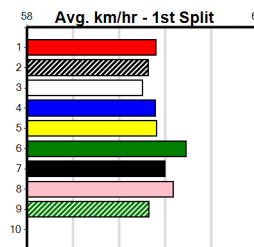

RSN GREY AREAS - WEDNESDAY & FRIDAY

Distance: 400m, Race Type: Grade 5 T3, Total Prizemoney: $1,530
1st: $1,000, 2nd: $320, 3rd: $160, 4th: $50

WANDANA LAD (7) likes to stay wide in his races and he should assume control soon after box rise.
SIR NATHAN (6) is a powerful type and he will find this easier than his most recent racing. PAW
KATTIA (1) should be prominent throughout

Watchdog Tips: 7 6 1 2 Bet: Win 7

PAW KATTIA (NSW)[5] Placed in four of eight here, well drawn, threat $4.60
Owner(s): L Harris
Sire: FERAL FRANKY Dam: DYNA WINTER
Trainer: Tammy Kennedy-harris (Devon M)
Winning Distances: < 300m (0) 300 - 399m (1) 400 - 499m (2) 500 - 599m (0) 600 - 699m (0) > 700m (0)
Winning Weights: 25.4(1) 26.3(1) 26.5(1)
Box History table and Prize Best Starts table included.

DOLLAR SHORT [5] Better for the run when resuming, keep safe $7.50
Owner(s): KRAMERICA (SYN), G Farrugia, W Gallagher
Sire: NEED MY MONEYNOW Dam: SAINT WEST
Trainer: Paul Radstock (Burnbank)
Winning Distances: < 300m (0) 300 - 399m (3) 400 - 499m (1) 500 - 599m (0) 600 - 699m (0) > 700m (0)
Winning Weights: 32.3(2) 32.4(1) 32.5(1)
Box History table and Prize Best Starts table included.

BEFORE NOON [5] Front runner, can push up the track, risky $10.00
Owner(s): D Williamson
Sire: BEAST UNLEASHED Dam: IRISIZE
Trainer: Dean Williamson (Moe)
Winning Distances: < 300m (0) 300 - 399m (3) 400 - 499m (6) 500 - 599m (0) 600 - 699m (0) > 700m (0)
Winning Weights: 25.7(1) 26.0(1) 26.1(1) 26.2(1) 26.4(3) 26.5(2)
Box History table and Prize Best Starts table included.

GARCIA BALE (NSW)[5] Better suited to a wider draw, may find bother $6.00
Owner(s): R Martin
Sire: ORSON ALLEN Dam: HOUSTON BALE
Trainer: Ronald Martin (Albion)
Winning Distances: < 300m (0) 300 - 399m (1) 400 - 499m (6) 500 - 599m (2) 600 - 699m (0) > 700m (0)
Winning Weights: 27.9(1) 28.3(1) 28.4(2) 28.6(2) 28.7(1) 28.9(1) 29.1(1)
Box History table and Prize Best Starts table included.

UNDER HIS SPELL [5] Likely to bump with the blue early on, tested $21.00
Owner(s): I Dann
Sire: MOREIRA Dam: REALLY MAGIC
Trainer: Ian Dann (Korumburra)
Winning Distances: < 300m (0) 300 - 399m (5) 400 - 499m (5) 500 - 599m (0) 600 - 699m (0) > 700m (0)
Winning Weights: 30.4(1) 30.9(1) 31.0(1) 31.4(1) 31.4(1) 32.0(1) 32.4(1) 32.5(1) 32.6(1) 33.1(1) 33.4(1)
Box History table and Prize Best Starts table included.