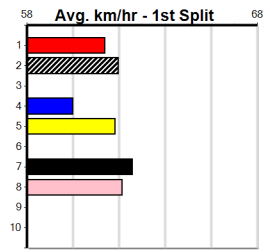

SENNACHIE AT STUD (1-2 WINS)

Distance: 460m, Race Type: Tier 3 - Restricted Win, Total Prizemoney: $1,530
1st: $1,000, 2nd: $320, 3rd: $160, 4th: $50

SPICY SEDUCTION (5) has continued to improve with each run and she should light them up soon after box rise. RUNNING SINKER (7) was far from disgraced at Ballarat and he will be strong in the run home. GETTING ON (8) won't be too far away

Watchdog Tips: 5 7 8 1 Bet: Trifecta 5/7,8/1,7,8 ($10 - 250%)

PAW URSULA (NSW)[7] Strong Sale winner, small field suits, respect $4.00
Owner(s): L Harris
Winning Distances: < 300m (0) 300 - 399m (0) 400 - 499m (1) 500 - 599m (0) 600 - 699m (0) > 700m (0)
Trainer: Luke Harris (Devon Meadows)

LAKEVIEW APRIL [7] Poor strike rate, beaten in all three runs here $12.00
Owner(s): M Wilkins
Winning Distances: < 300m (0) 300 - 399m (0) 400 - 499m (1) 500 - 599m (0) 600 - 699m (0) > 700m (0)
Trainer: Michelle Wilkins (Giffard West)

*** VACANT BOX ***
Owner(s):
Winning Distances: < 300m (0) 300 - 399m (0) 400 - 499m (0) 500 - 599m (0) 600 - 699m (0) > 700m (0)
Trainer:

COME CATCH ME [6] Another who doesn't win out of turn, tough ask $26.00
Owner(s): Y Andrews
Winning Distances: < 300m (0) 300 - 399m (0) 400 - 499m (1) 500 - 599m (1) 600 - 699m (0) > 700m (0)
Trainer: Yvonne Andrews (Kilmany)

SPICY SEDUCTION [7] Shows promise, can pounce on the arm, yes $1.80
Owner(s): D Kerr
Winning Distances: < 300m (0) 300 - 399m (1) 400 - 499m (0) 500 - 599m (0) 600 - 699m (0) > 700m (0)
Trainer: Rosalie Kerr (Caldermeade)