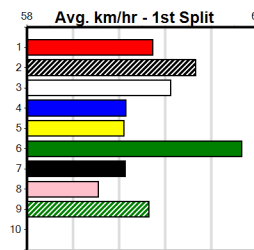

PAUA OF BUDDY AT STUD

Distance: 400m, Race Type: Grade 5 T3, Total Prizemoney: $1,530
1st: $1,000, 2nd: $320, 3rd: $160, 4th: $50

ZERO MONSTER (7) should have enough pace to cross and lead and she will find this easier than her most recent racing. VINNIE'S CAMEL (2) showed improvement last time and he can settle near the speed. ARE YOU OKAY (3) can run a cheeky race

Watchdog Tips: **7** **2** **3** **6** **Bet:** **Box Trifecta 2,3,6,7 ($10 for 41.67%)**

1

MY MARGOT [5] Resuming, prefer over longer, next time **$21.00**
RF Bitch Feb-21 Sire: BERNARDO Dam: MIGHTY MATILDA
Owner(s): J Brown Trainer: John Brown (Nyora)
Winning Distances: < 300m (0) 300 - 399m (0) 400 - 499m (3) 500 - 599m (2) 600 - 699m (0) > 700m (0)
Winning Weights: 27.0(1) 27.3(1) 27.4(1) 27.6(1) 28.5(1)

Box	1st	2nd	3rd	4th	5th	6th	7th	8th
1	1	2	1	1	1	2	2	
2		1	2	1	1	2		
3			1	4	1			
4			3		3	1	2	1
5			1	1	1	1	2	
6	1	1	2	1	3	1	1	1
7			1		1	1	1	1
8	3					1	2	

Prize Best Starts Trk/Dts APM: $22476.88, 23.18(2)-29/8/23, 62-5-5-11, 3-0-1-0, 2068

2

VINNIE'S CAMEL [5] Showed improvement last time, danger if steps **$4.60**
DKDB Dog Nov-21 Sire: FERNANDO BALE Dam: UNTIL DAWN
Owner(s): J Daffy Trainer: Vincent Daffy (Eumemmerring)
Winning Distances: < 300m (0) 300 - 399m (1) 400 - 499m (2) 500 - 599m (0) 600 - 699m (0) > 700m (0)
Winning Weights: 27.1(1) 28.3(1) 29.2(1)

Box	1st	2nd	3rd	4th	5th	6th	7th	8th
1	1	1	1	5	1		2	3
2		1	2		2			1
3	1	1	1	1	1	1	1	1
4			2	4	2	1	1	2
5		2	1			1		1
6			2	1		2		2
7	1	1			1	1	1	1
8		1	3	2	3			

Prize Best Starts Trk/Dts APM: $7435.00, 23.09(3)-21/3/24, 66-3-6-10, 26-2-3-1, 1797

3

ARE YOU OKAY [5] Racing with confidence, strong late, major player **$3.40**
BK Dog Oct-22 Sire: ASTON RUPEE Dam: OKAWA EYE CANDY
Owner(s): P Elston Trainer: Peter Elston (Sale)
Winning Distances: < 300m (0) 300 - 399m (1) 400 - 499m (2) 500 - 599m (0) 600 - 699m (0) > 700m (0)
Winning Weights: 33.2(1) 33.7(1) 33.9(1)

Box	1st	2nd	3rd	4th	5th	6th	7th	8th
1		2				1		
2			1	1		1		
3	1	1						
4	1	1	1				1	
5	1	1						
6		2		1				
7		2	1					1
8			1	1				

Prize Best Starts Trk/Dts APM: $7730.00, 22.89(3)-10/10/24, 24-3-10-4, 7-1-3-3, 4060

4

SWEET TONIGHT [5] Front runner, will cop pressure, prefer others **$10.00**
F Bitch Oct-21 Sire: ASTON DEE BEE Dam: RUBY GIRL
Owner(s): DIRTY RATS TWO (SYN), S Jack, S Burke Trainer: Shane Jack (Dalmore)
Winning Distances: < 300m (0) 300 - 399m (2) 400 - 499m (5) 500 - 599m (0) 600 - 699m (0) > 700m (0)
Winning Weights: 27.9(1) 28.2(1) 28.6(2) 28.8(1) 29.5(1) 29.8(1)

Box	1st	2nd	3rd	4th	5th	6th	7th	8th
1	2			1	3	2	2	
2	1			2	1	2		1
3					1	1	1	
4	1	1	1	1	2	1	1	
5	1	1	1	1	2	2	3	
6				1		3	1	
7	1	1	2		2	2	2	1
8	1	1	2			2		

Prize Best Starts Trk/Dts APM: $10355.00, 23.00(1)-9/1/25, 60-7-4-5, 15-1-1-0, 3248

5

SNOWY ALFORD (NSW)[5] Been a while since his last win, place preferred **$8.00**
WBK Dog Mar-21 Sire: BEWILDERING Dam: SPOTTED PANTHER
Owner(s): I Dann Trainer: Ian Dann (Korumburra)
Winning Distances: < 300m (0) 300 - 399m (0) 400 - 499m (4) 500 - 599m (0) 600 - 699m (0) > 700m (0)
Winning Weights: 28.5(1) 28.6(1) 28.7(1) 28.8(1)

Box	1st	2nd	3rd	4th	5th	6th	7th	8th
1	1	1	1	1	1			
2	1	1	5	2	1	1	1	2
3		2	1	1	1	1	1	1
4					1	1	1	2
5	1	1	2	1	1	1	1	
6	1		2	1	1	1		
7		1				1	1	2
8			1	5	1	1	1	1

Prize Best Starts Trk/Dts APM: $9241.25, 22.98(5)-19/9/23, 60-4-5-12, 51-3-4-11, 1134