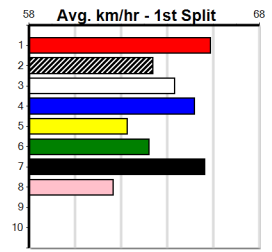

SHIMA SHINE AT STUD

Distance: 460m, Race Type: Grade 5 T3, Total Prizemoney: $1,530
1st: $1,000, 2nd: $320, 3rd: $160, 4th: $50

BLACK PINK (2) was a strong 23.11 winner here last time and she will appreciate the rise in distance. ASTRONOMICA (6) will find this easier than his recent racing and he just needs a little luck in the early stages. BLACK SPECTRE (1) has claims

Watchdog Tips: 2 6 1 8 Bet: Box Quinella 1,2,6 ($10 for 333.33%)

BLACK SPECTRE [5] Wide runner, can hold his position early, threat $3.60
Owner(s): M Katsiris
Sire: FERNANDO BALE Dam: MEPUNGA SPECTRE
Trainer: Michael Katsiris (Thomastown)
ENG HOR 2025-02-11
Winning Distances: < 300m (0) 300 - 399m (2) 400 - 499m (1) 500 - 599m (4) 600 - 699m (1) > 700m (0)
Winning Weights: 30.1(1) 30.2(1) 30.5(1) 30.6(2) 30.7(1) 30.9(1) 31.7(1)
Box History table and Prize Best Starts table included.

BLACK PINK [5] Strong win last time, this trip suits, go close $4.80
Owner(s): T Currie
Sire: FERNANDO BALE Dam: NAUGHTY CAZZA
Trainer: Thomas Currie (Drouin)
Winning Distances: < 300m (0) 300 - 399m (1) 400 - 499m (4) 500 - 599m (2) 600 - 699m (0) > 700m (0)
Winning Weights: 25.6(1) 25.7(1) 25.9(1) 26.0(1) 26.1(1) 26.2(1) 26.3(1)
Box History table and Prize Best Starts table included.

REDSHIFT VICTORY (NSW)[5] Well down the track in her past eight, outclassed $21.00
Owner(s): Team Dragon (SYN), J Plummer, C Haigh
Sire: BARCIA BALE Dam: TAYLOR MADE STAR
Trainer: Christine Haigh (Crossover)
Winning Distances: < 300m (0) 300 - 399m (1) 400 - 499m (3) 500 - 599m (1) 600 - 699m (0) > 700m (0)
Winning Weights: 28.2(1) 29.0(1) 29.1(1) 29.2(1) 29.4(1)
Box History table and Prize Best Starts table included.

SODA APACHE [5] Back in form but this is harder, place preferred $7.50
Owner(s): Fluffy Side Up (SYN), A Onley, P Onley
Sire: FERNANDO BALE Dam: IRELAND'S FORCE
Trainer: Geoffrey Dalton (Hazelwood Nort)
Winning Distances: < 300m (0) 300 - 399m (0) 400 - 499m (4) 500 - 599m (10) 600 - 699m (0) > 700m (0)
Winning Weights: 32.4(2) 32.5(1) 32.6(2) 33.0(1) 33.1(2) 33.2(2) 33.3(1) 33.4(1) 33.5(2)
Box History table and Prize Best Starts table included.

MAY SO DREAMING [5] Lacking confidence but has the talent, place hope $9.00
Owner(s): SAUNDERS CLAN (SYN), D Saunders, B Saunders, W Saunders, G Saunders
Sire: FERNANDO BALE Dam: IT'S A DREAM
Trainer: Darrell Saunders (Somerville)
Winning Distances: < 300m (0) 300 - 399m (0) 400 - 499m (2) 500 - 599m (3) 600 - 699m (0) > 700m (0)
Winning Weights: 26.1(2) 26.3(1) 26.4(1) 26.5(1)
Box History table and Prize Best Starts table included.