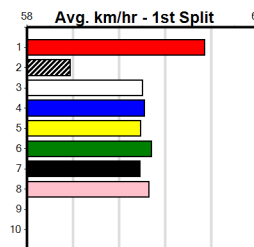

MC GRAFIX & SIGNS

Distance: 400m, Race Type: Tier 3 - Grade 7, Total Prizemoney: $1,530
1st: $1,000, 2nd: $320, 3rd: $160, 4th: $50

HOOKED ON JING (8) has been luckless since her handy 22.43 Ballarat win and she can make amends today. NADIA'S CHARM (5) was never headed in her solid 23.00 win here and she should be prominent throughout. STARSHIP ATLAS (1) has claims

Watchdog Tips: **8** **5** **1** **4** **Bet:** **Win 8**

Form Box	Wgt	Dist	Track	Date	Time	BON	Margin	1st/2nd (Time)	PIR	Checked	Comment	W/R	Split 1	S/P	Grade	
1	STARSHIP ATLAS [7] $4.60															
	Better than his past two, well drawn, can threaten															
	BK Dog May-23 Sire: TOMMY SHELBY Dam: STARLIGHT AMY															
	Owner(s): Vi Alskar Hundar (SYN), A Lie, J Sharp															
	Trainer: Jason Sharp (Lara)															
	Winning Distances: < 300m (0) 300 - 399m (0) 400 - 499m (1) 500 - 599m (0) 600 - 699m (0) > 700m (0)															
	Winning Weights: 30.9(1)															
	1st	(8)	30.9	400	GEL	R2	10-Jan-25	23.02	22.42	1.75L PAW VERITY (23.14)	Q/22			8.50	$11.70	M
	6th	(7)	31.2	400	WGL	R3	28-Jan-25	23.47	22.45	15.00 DO SOMETHING (22.45)	M/54			8.55	$11.00	X67
	5th	(7)	31.4	400	WGL	R3	06-Feb-25	23.44	22.53	7.00L ASTON KOPECK (22.96)	M/54			8.55	$9.60	7
Last 3 wins NOT included above																
Box History																
Bx	1st	2nd	3rd	4th	5th	6th	7th	8th								
1																
2																
3																
4																
5																
6																
7													1	1		
8	1															
Prize	$1680.00															
Best	23.44(7)-6/2/25															
Starts	3-1-0-0															
Trk/Dts	2-0-0-0															
APM	1344															
2	JOHN BOY [7] Biks $21.00															
	Slow early, poor record to date, tough ask															
	BK Dog Sep-22 Sire: TIGGERLONG TONK Dam: QUEENIE JEAN															
	Owner(s): T Kennedy-harris															
	Trainer: Luke Harris (Devon Meadows)															
	Winning Distances: < 300m (0) 300 - 399m (1) 400 - 499m (0) 500 - 599m (0) 600 - 699m (0) > 700m (0)															
	Winning Weights: 35.3(1)															
	ST	(-)	35.6	390	BAL		30-Dec-24	22.73		8.50L Trial Cleared	S/55		4of5	8.81		ST
	4th	(3)	35.6	390	SHP	R9	02-Jan-25	22.79	22.20	4.00L HOT ROCKER (22.51)	S/65			8.91	$15.10	T3-7
	7th	(5)	36.0	390	BAL	R10	06-Jan-25	23.38	22.43	14.00 CANDY STRIDE (22.44)	M/88			8.95	$17.00	T3-7
6th	(3)	35.9	390	SHP	R2	11-Jan-25	22.87	22.09	8.50L JAICOS (22.28)	S/77			9.03	$29.90	7	
2nd	(4)	35.8	425	BEN	R3	16-Jan-25	24.88	24.16	0.75L ZERO PREDATOR (24.84)	S/555			6.89	$10.60	T3-7	
7th	(1)	36.2	390	SHP	R9	23-Jan-25	23.08	22.31	9.50L KRUGER ICON (22.41)	S/77			8.87	$4.80	T3-7	
4th	(2)	36.7	390	BAL	R11	27-Jan-25	22.93	22.25	7.00L PAW TRINNY (22.46)	S/55			8.87	$16.00	T3-7	
6th	(4)	36.4	435	SLE	R4	05-Feb-25	25.73	24.64	11.00 MARJORIE MAUDE (24.97)	S/888			5.66	$25.50	T3-7	
Last 3 wins NOT included above																
Box History																
Bx	1st	2nd	3rd	4th	5th	6th	7th	8th								
1																
2																
3																
4																
5																
6																
7																
8	1															
Prize	$2050.00															
Best	23.44(6)-31/10/24															
Starts	19-1-1-3															
Trk/Dts	2-0-0-0															
APM	1546															
3	QUANTUM [7] $10.00															
	Steady maiden winner, may get crowded, risky															
	BD Bitch Feb-23 Sire: BLACK MAGIC OPAL Dam: IMMERSION															
	Owner(s): SEE THE DREAM (SYN), S Buccilli, B Buccilli															
	Trainer: Kate Gorman (Tanjil South)															
	Winning Distances: < 300m (0) 300 - 399m (0) 400 - 499m (1) 500 - 599m (0) 600 - 699m (0) > 700m (0)															
	Winning Weights: 27.5(1)															
	3rd	(2)	26.8	400	GEL	R3	21-Jan-25	23.36	22.66	3.00L RIVIA UMIKO (23.15)	M/44			8.65	$7.10	M