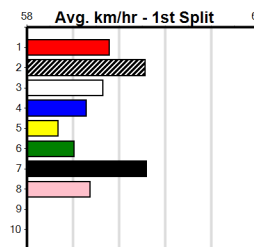

BARN BAR FUNCTION ROOM

Distance: 460m, Race Type: Tier 3 - Maiden, Total Prizemoney: $1,530
1st: $1,000, 2nd: $320, 3rd: $160, 4th: $50

COLLINDA DOUGIE (7) has been placed in four of seven to date and he should have enough pace to cross and lead. GO SEE IAN (5) has shown improvement of late and he will be very strong in the run home. STALKING DOUGLAS (3) has solid claims

Watchdog Tips: 7 5 3 8 **Bet:** Win 7

1

PAGODA GROWLER [M] **$8.00**

WBK Bitch Aug-22

Owner(s): S Winters Sire: AUSSIE INFRARED Dam: SWEET WATERLOO

Trainer: Graeme Jose (Catani)

Winning Distances: < 300m (0) 300 - 399m (0) 400 - 499m (0) 500 - 599m (0) 600 - 699m (0) > 700m (0)

Winning Weights:

Run	Rank	Wgt	Dist	Track	Date	Time	BON	Margin	1st/2nd (Time)	PIR	Checked	Comment	WR	Split 1	S/P	Grade
4th	(4)	27.1	400	WGL	R1	21-Nov-24	23.15	22.66	3.75L RUTH'S COMMANDER	S/66	.	.	.	8.73	$11.20	T3-M
4th	(8)	27.4	400	WGL	R2	29-Nov-24	23.29	22.61	7.50L BLINKED (22.79)	S/55	.	.	.	8.78	$12.90	M
2nd	(8)	27.5	460	WGL	R1	05-Dec-24	26.32	25.97	1.00L HAPPY INTENTION (26.25)	S/322	.	.	.	6.81	$3.90	M
5th	(7)	26.6	435	SLE	R2	29-Dec-24	25.21	24.09	9.50L ASTON ELIJAH (24.55)	M/577	.	.	.	5.40	$16.00	M
2nd	(3)	26.8	435	SLE	R2	08-Jan-25	25.45	24.66	1.00L TOUCH MY HAND (25.38)	Q/333	.	.	.	5.54	$2.30	M
6th	(6)	27.3	460	WGL	R1	16-Jan-25	26.81	25.68	4.00L GETTING ON (26.55)	S/666	.	.	.	6.93	$5.10	M
4th	(1)	27.6	435	SLE	R1	24-Jan-25	25.54	24.22	9.00L OMEGA PENNIE (24.94)	Q/756	.	.	.	5.46	$17.70	M
5th	(3)	28.0	400	WGL	R2	06-Feb-25	23.31	22.53	5.00L HOW HIGH HARLEM (22.96)	S/55	.	.	.	8.65	$5.80	M

Last 3 wins NOT included above

Box History

Bx	1st	2nd	3rd	4th	5th	6th	7th	8th
1								
2								
3		1			2			
4				2				
5								
6						1		
7						1	1	
8	1	1	1					

Prize Best $1050.00
Starts 26.32(8)-5/12/24
Trk/Dts 12-0-2-1
APM 2-0-1-0
724

2

HARD TAG [M] **$21.00**

F Dog Aug-22

Owner(s): R Kerr Sire: SH AVATAR Dam: ROCKIN' ROSIE

Trainer: Rosalie Kerr (Caldermeade)

Winning Distances: < 300m (0) 300 - 399m (0) 400 - 499m (0) 500 - 599m (0) 600 - 699m (0) > 700m (0)

Winning Weights:

Run	Rank	Wgt	Dist	Track	Date	Time	BON	Margin	1st/2nd (Time)	PIR	Checked	Comment	WR	Split 1	S/P	Grade
7th	(7)	30.7	350	HVL	R2	20-Sep-24	20.23	19.41	8.00L SHAUN LEE ROSE (19.70)	M/1	.	.	.	6.66	$32.90	M
5th	(2)	31.0	400	GEL	R2	01-Oct-24	23.76	22.76	11.00 PAW EVA (23.04)	M/666	.	.	.	8.85	$21.30	M
6th	(4)	31.6	435	SLE	R3	23-Oct-24	25.58	24.65	8.00L CONNOR FLYNN JET (25.04)	M/566	.	.	.	5.57	$29.50	M
5th	(6)	31.3	435	SLE	R3	30-Oct-24	26.07	24.81	15.00 PARUMBA CHA CHA (25.09)	S/755	.	.	.	5.62	$15.90	M
7th	(5)	31.1	460	WGL	R2	21-Nov-24	27.07	25.98	8.50L MORAINÉ MAX (26.49)	M/866	.	.	.	7.17	$51.40	T3-M
3rd	(3)	31.2	460	WGL	R1	28-Nov-24	26.71	26.13	4.25L GENERAL SHADOW (26.42)	S/555	.	.	.	6.82	$51.30	T3-M
7th	(4)	31.3	515	SAP	R1	23-Dec-24	31.67	29.71	23.00 SOUTH THAILAND (30.12)	M/5888	.	.	.	5.33	$47.40	M
T	(4)	31.0	510	SLE	R1	26-Dec-24	0.00	28.22	. SELECT KYRON (28.79)	M/777	.	V17	.	9.80	$40.50	MH

Last 3 wins NOT included above

Box History

Bx	1st	2nd	3rd	4th	5th	6th	7th	8th
1								
2					1	1		
3			1					
4						1	1	1
5							1	1
6					1			
7				1				1
8								

Prize Best $235.00
Starts 26.71(3)-28/11/24
Trk/Dts 12-0-0-1
APM 2-0-0-1
111