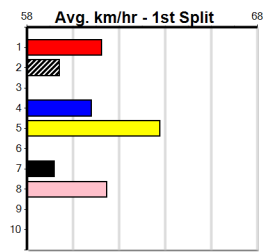

G'DAY CHEF CATERERS

Distance: 400m, Race Type: Tier 3 - Maiden, Total Prizemoney: $1,530
1st: $1,000, 2nd: $320, 3rd: $160, 4th: $50

ASTON DENTON (5) has been luckless since his debut placing here and he should find this a little easier. DARNUM DAZZLER (2) trialled well here recently and she is expected to race well fresh. SALEENA BALE (4) can run a cheeky race

Watchdog Tips: **5** **2** **4** **1** **Bet:** **Win 5**

Form Box	Wgt	Dist	Track	Date	Time	BON	Margin	1st/2nd (Time)	PIR	Checked	Comment	W/R	Split 1	S/P	Grade		
1	TRENDY MOVER [M] $9.00																
	Solid PB here, has the good draw, value runner																
	BK Bitch Jul-22 Sire: FERAL FRANKY Dam: FRAN KEEPING Trainer: Ian Dann (Korumburra)																
	Owner(s): I Dann																
	Winning Distances: < 300m (0) 300 - 399m (0) 400 - 499m (0) 500 - 599m (0) 600 - 699m (0) > 700m (0)																
	Winning Weights:																
	6th (3) 28.5 400 WGL R2 03-Dec-24 23.48 22.49 15.00 IGNITE (22.49) S/66 8.91 $48.50 M																
	2nd (8) 28.3 400 WGL R2 05-Dec-24 23.05 22.65 5.50L FLYING MCKEON (22.66) S/44 8.76 $4.90 M																
	6th (8) 28.0 400 WGL R1 10-Dec-24 23.52 22.39 11.00 HERE COMES FOXY (22.79) M/77 8.83 $25.30 M																
	4th (8) 27.9 400 WGL R2 19-Dec-24 23.45 22.68 11.00 PAW YALE (22.70) S/65 8.82 $32.60 M																
2	DARNUM DAZZLER [M] $2.80																
	Resuming, trialled well here, clear danger																
	BK Bitch Oct-21 Sire: BERNARDO Dam: DARNUM DASHER Trainer: Peter Handley (Darnum)																
	Owner(s): P Handley																
	Winning Distances: < 300m (0) 300 - 399m (0) 400 - 499m (0) 500 - 599m (0) 600 - 699m (0) > 700m (0)																
	Winning Weights:																
	8th (2) 28.5 400 WGL R1 26-Apr-24 24.27 22.35 17.00 HIGHLAND WARRIOR (23.15) M/77 V10 8.81 $7.40 M																
	P (1) 28.7 400 WGL R1 18-Jun-24 0.00 22.54 WATER BOMB (23.09) M/6 V10 9.21 $8.30 M																
	ST (-) 27.9 400 WGL 06-Feb-25 23.06 4.50L Trial Cleared M/22 4of4 8.42 ST																
	Last 3 wins NOT included above																
3	*** VACANT BOX ***																
	Sire: Dam: Trainer:																
	Owner(s):																
	Winning Distances: < 300m (0) 300 - 399m (0) 400 - 499m (0) 500 - 599m (0) 600 - 699m (0) > 700m (0)																
	Winning Weights:																
	Box History																
	Prize Best Starts Trk/Dts APM																
	4	SALEENA BALE [M] $4.00															
		Far from disgraced at Ballarat, can threaten															
		BD Bitch Jul-22 Sire: FERAL FRANKY Dam: QUAIL BALE Trainer: Luke Harris (Devon Meadows)															
Owner(s): L Harris																	
Winning Distances: < 300m (0) 300 - 399m (0) 400 - 499m (0) 500 - 599m (0) 600 - 699m (0) > 700m (0)																	
Winning Weights:																	
7th (4) 31.0 460 GEL R2 09-Jul-24 27.64 26.13 17.00 SHE'S WIRED (26.51) M/655 V0 6.88 $13.00 M																	
7th (7) 31.2 400 GEL R1 30-Jul-24 23.59 22.64 10.00 GRAVY GIRL (22.91) M/63 8.86 $21.40 M																	
6th (2) 31.1 450 BAL R2 05-Aug-24 26.75 25.71 9.50L HIGHLAND DUKE (26.08) M/653 V5 6.99 $23.40 T3-M																	
CT (-) 30.3 400 GEL 03-Sep-24 24.03 20.00 Trial Not Cleared S/77 7of8 CT																	
5	ASTON DENTON [M] $2.80																
	Impressive on debut, luckless since, can atone																
	BD Dog Feb-23 Sire: ASTON FASTNET Dam: ASTON CORINNA Trainer: Nicole Lund (Longwarry)																
	Owner(s): R Borda																
	Winning Distances: < 300m (0) 300 - 399m (0) 400 - 499m (0) 500 - 599m (0) 600 - 699m (0) > 700m (0)																
	Winning Weights:																
	3rd (3) 28.5 400 WGL R1 17-Jan-25 23.13 22.40 3.00L PRINCESS PANDA (22.92) M/52 8.53 $10.10 M																
	5th (2) 28.4 435 SLE R2 26-Jan-25 25.78 24.31 8.50L QUANTUM (25.21) M/234 5.39 $5.70 M																
	6th (3) 28.4 400 WGL R3 30-Jan-25 23.46 22.75 6.00L JOVIAL GEM (23.08) M/34 8.57 $1.60 T3-M																
	Last 3 wins NOT included above