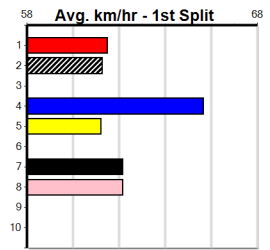

OAKS SUPER BOX

4

11:57AM

(VIC time)

Distance: 400m, Race Type: Tier 3 - Maiden, Total Prizemoney: $1,530
1st: $1,000, 2nd: $320, 3rd: $160, 4th: $50

SHADY LADY (4) was solidly placed here when on debut and she will prove hard to reel in today.
MIDNIGHT SNACK (5) showed improvement last time and she will get a nice cart across early on.
BIG BRUCE (7) is nearing a win.

Watchdog Tips: **4** **5** **7** **1** **Bet:** **Win 4**

1

WARRIOR LIZZY [M] **Placed in four of seven here, must be respected** **$5.00**

BK Bitch Jan-23 Sire: ASTON RUPEE Dam: DIAMOND BANNER Trainer: Cindy Fulford (Maffra)

Owner(s): L Fulford

Winning Distances: < 300m (0) 300 - 399m (0) 400 - 499m (0) 500 - 599m (0) 600 - 699m (0) > 700m (0)

Winning Weights:

Run	Dist	Wgt	Track	Race	Date	Time	BON	Margin	1st/2nd (Time)	PIR	Checked	Comment	W/R	Split 1	S/P	Grade
3rd (6)	28.2	400	WGL	R2	05-Dec-24	23.38	22.65	11.00	FLYING MCKEON (22.66)	M/33	.	.	.	8.64	$12.70	M
3rd (7)	27.9	400	WGL	R3	12-Dec-24	23.56	22.69	9.00L	CORDOVA (22.94)	Q/33	.	.	.	0.00	$34.10	T3-M
7th (5)	28.0	435	SLE	R1	01-Jan-25	25.79	24.63	15.00	SALLY CAN WAIT (24.79)	M/566	.	.	.	5.54	$40.20	T3-M
2nd (2)	28.1	400	WGL	R2	09-Jan-25	23.43	22.59	7.50L	SLOW CHEETAH (22.93)	Q/52	.	.	.	8.67	$5.70	T3-M
6th (1)	27.9	435	SLE	R3	19-Jan-25	25.76	24.33	11.00	TRENDY TOMMY (25.02)	Q/666	.	.	.	5.37	$30.80	MH
3rd (2)	27.9	400	WGL	R2	23-Jan-25	23.38	22.46	5.50L	NADIA'S CHARM (23.00)	Q/44	.	SW	.	8.73	$19.90	T3-M
4th (6)	27.7	400	WGL	R2	30-Jan-25	23.58	22.75	9.50L	HOOKED ON YUBARI (22.94)	M/44	.	.	.	8.68	$25.20	T3-M
7th (7)	27.5	435	SLE	R3	05-Feb-25	25.92	24.64	8.50L	ULTIMATE LEXI (25.34)	Q/488	.	.	.	5.50	$24.20	T3-M

Last 3 wins NOT included above

Bx	1st	2nd	3rd	4th	5th	6th	7th	8th
1								
2		1	1				1	
3								
4				1				1
5								1
6			1	1	1			1
7			1					1
8								

Prize		$925.00
Best	23.38(6)-5/12/24	
Starts	12-0-1-3	
Trk/Dts	7-0-1-3	
APM	688	

2

TANTI AVENUE [M] **Well beaten in all five runs, must find plenty** **$21.00**

BK Bitch Jan-23 Sire: HOUDINI BOY Dam: RING A DRAGON Trainer: Mario Cortese (Devon Meadows)

Owner(s): B Symons

Winning Distances: < 300m (0) 300 - 399m (0) 400 - 499m (0) 500 - 599m (0) 600 - 699m (0) > 700m (0)

Winning Weights:

Run	Dist	Wgt	Track	Race	Date	Time	BON	Margin	1st/2nd (Time)	PIR	Checked	Comment	W/R	Split 1	S/P	Grade
7th (4)	26.0	400	WGL	R1	07-Jan-25	23.61	22.55	12.00	JUMBUK GERHARD (22.80)	M/67	.	.	.	8.91	$19.90	M
6th (4)	26.0	400	WGL	R1	17-Jan-25	23.23	22.40	4.50L	PRINCESS PANDA (22.92)	S/76	.	.	.	8.73	$22.90	M
6th (7)	26.0	400	WGL	R2	23-Jan-25	23.64	22.46	9.50L	NADIA'S CHARM (23.00)	S/67	.	.	.	8.79	$5.70	T3-M
7th (8)	26.4	460	WGL	R4	30-Jan-25	27.18	25.84	13.00	DEAL CLOSER (26.29)	M/755	.	.	.	6.90	$14.40	T3-RW
7th (4)	26.5	400	WGL	R2	06-Feb-25	23.57	22.53	9.00L	HOW HIGH HARLEM (22.96)	M/87	.	.	.	8.85	$16.10	M

Last 3 wins NOT included above

Bx	1st	2nd	3rd	4th	5th	6th	7th	8th
1								
2								
3								
4						1	2	
5								
6								
7						1		
8								1

Prize		$0.00
Best	23.23(4)-17/1/25	
Starts	5-0-0-0	
Trk/Dts	4-0-0-0	
APM	0	

3

*** VACANT BOX ***

Sire: Dam: Trainer:

Owner(s):

Winning Distances: < 300m (0) 300 - 399m (0) 400 - 499m (0) 500 - 599m (0) 600 - 699m (0) > 700m (0)

Winning Weights:

Box History

Bx	1st	2nd	3rd	4th	5th	6th	7th	8th
1								
2								
3								
4								
5								
6								
7								
8