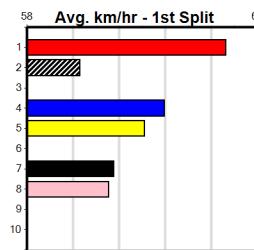

PHOTO MAN AT STUD (2-4 WINS)

Distance: 460m, Race Type: Tier 3 - Restricted Win, Total Prizemoney: $1,530
1st: $1,000, 2nd: $320, 3rd: $160, 4th: $50

MAYFAIR JILL (4) will find this easier than her most recent racing and she can make every post a winner. ABRAXAS BALE (5) has been placed in three of five here and he will be strong in the run home. BIG STACKS (7) can charge late.

Watchdog Tips: 4 5 7 8 Bet: Box Quinella 4,5,7 ($10 for 333.33%)

Form Box Wgt Dist Track Date Time BON Margin 1st/2nd (Time) PIR Checked Comment W/R Split 1 S/P Grade

OUR MATE BEAR [5] Can miss the kick, may push up the track, risky $6.50
Owner(s): The Bears Lucky Seven (SYN), C Hutchison, A Kelly, T Hill, W Whitley, P Neeson
Trainer: Garry Johnson (Chum Creek)

JUMBUK STAR [6] Racing well below her best, needs to lift $10.00
Owner(s): M Wilkins
Trainer: Michelle Wilkins (Giffard West)

*** VACANT BOX ***
Owner(s):
Trainer:

MAYFAIR JILL [6] Well graded, can cross and lead, go close $2.80
Owner(s): J Brereton
Trainer: Judy Brereton (Tanjil South)

ABRAXAS BALE [5] Biks Placed in three of five here, strong late, danger $3.60
Owner(s): L Harris
Trainer: Luke Harris (Devon Meadows)

1

2

3

4

5