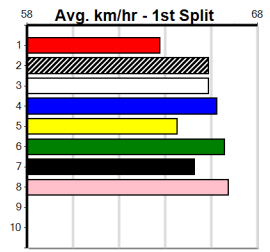

GOLF SIMULATOR AT GE

4

8:04PM

(VIC time)

Distance: 515m, Race Type: Grade 5, Total Prizemoney: $8,785
1st: $5,900, 2nd: $1,820, 3rd: $915, 4th: $150

Watchdog Tips:

Bet:

Table with columns: Form Box, Wgt, Dist, Track, Date, Time, BON, Margin, 1st/2nd (Time), PIR, Checked, Comment, WR, Split 1, S/P, Grade

Race 1: LASSARD [5]. BK Dog, Nov-21, Sire: FLYING RICCIARDO, Dam: FLOWING. Trainer: Mark Delbridge (Balliang). Includes winning distances, weights, and a box history table.

Race 2: THUNDERBOLT ROSS [5]. F Dog, Jul-22, Sire: FERAL FRANKY, Dam: MIYAZAKI. Trainer: Jason Sharp (Lara). Includes winning distances, weights, and a box history table.

Race 3: DOCHERTY [5]. BK Dog, Jun-22, Sire: TOMMY SHELBY, Dam: GOLD VEIN. Trainer: Daryl Holmes (Blind Bight). Includes winning distances, weights, and a box history table.

Race 4: SUNNYSIDE JO [5]. RBD Bitch, Jan-21, Sire: MY REDEEMER, Dam: MINTER BEE. Trainer: David Kerr (Caldermeade). Includes winning distances, weights, and a box history table.

Race 5: BARTY CROUCH [5]. RF Dog, Apr-22, Sire: BEAST UNLEASHED, Dam: ARABELLA FIGG. Trainer: Ian Cockerell (Buckley). Includes winning distances, weights, and a box history table.