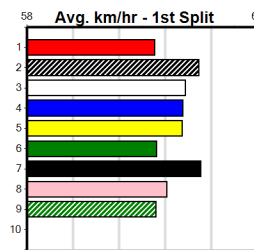

Track Record:

Distance	Time	Greyhound	Date Set
515m	28.790	ASTON RUPEE	09-Sep-21
595m	33.562	COLLINDA PATTY	15-Aug-21
715m	41.157	HERE'S TEARS	30-Jan-20

Sandown

HEIGHTS NIGHT OUT

1 7:04PM

(VIC time)

Distance: 515m, Race Type: Mixed 6/7, Total Prizemoney: \$8,785
1st: \$5,900, 2nd: \$1,820, 3rd: \$915, 4th: \$150