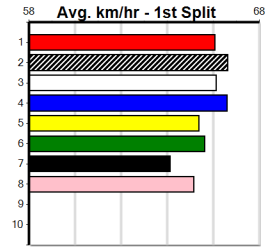

PURCHASE YOUR LAUNCHING PAD TICKETS

Distance: 595m, Race Type: Mixed 4/5, Total Prizemoney: $10,375
1st: $7,000, 2nd: $2,150, 3rd: $1,075, 4th: $150

Watchdog Tips: [ ] [ ] [ ] [ ] Bet: [ ]

Race card for DIVINE NATURE (SA)[5]. Includes dog details, sire (BLUE MOON RISING), dam (GALACTIC DESTINY), winning distances, and a box history table. A large number '1' is on the left margin.

Race card for MAHOGANY [5]. Includes dog details, sire (HANDSOME PRINCE), dam (PAY CALL), winning distances, and a box history table. A large number '2' is on the left margin.

Race card for PIGWIDGEON [5]. Includes dog details, sire (FERNANDO BALE), dam (POLIJUICE POTION), winning distances, and a box history table. A large number '3' is on the left margin.

Race card for DEWANA SCOTCH [5]. Includes dog details, sire (FERNANDO BALE), dam (DEWANA DIMIE), winning distances, and a box history table. A large number '4' is on the left margin.

Race card for ASTON GAGA [5]. Includes dog details, sire (ZIPPING GARTH), dam (ASTON TARA), winning distances, and a box history table. A large number '5' is on the left margin.