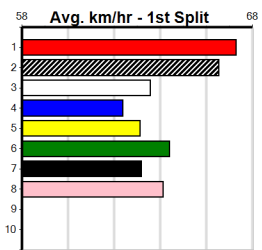

Distance: 515m, Race Type: Grade 5, Total Prizemoney: $8,785
1st: $5,900, 2nd: $1,820, 3rd: $915, 4th: $150

Watchdog Tips:

Bet:

Main race table containing details for five races: BEACH BOURBSKI (NSW), DASH OF WHISKY, CHATTANOOGA, TEXAS PRESIDENT, and TOMMY THE HOOD. Each race entry includes dog name, owner, trainer, winning distances, winning weights, race results with dates and times, and prize money.