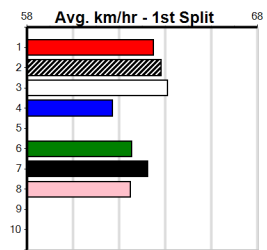

SANDOWN VET CLINIC (1-4 WINS)

Distance: 595m, Race Type: Restricted Win, Total Prizemoney: $10,095
1st: $6,800, 2nd: $2,095, 3rd: $1,050, 4th: $150

Watchdog Tips: [ ] [ ] [ ] [ ] Bet: [ ]

Form Box Wgt Dist Track Date Time BON Margin 1st/2nd (Time) PIR Checked Comment W/R Split 1 S/P Grade

VIDEO REFEREE [5] BE Dog Mar-22 Sire: TOMMY SHELBY Dam: ART NOVEAU
Owner(s): CHAMPAGNE PTN (SYN), S Smith, A Langton
Trainer: Angela Langton (Anakie)
Winning Distances: < 300m (0) 300 - 399m (0) 400 - 499m (0) 500 - 599m (4) 600 - 699m (0) > 700m (0)
Winning Weights: 32.8(1) 32.9(1) 33.1(1) 33.6(1)
Race results table with columns for rank, dog name, sex, age, date, time, weight, and prize money.

DUNDEE DIXIE [5] LTF Bitch Nov-21 Sire: AUSSIE INFRARED Dam: DUNDEE CALYPSO
Owner(s): G Scott-smith
Trainer: Geoffrey Scott-smith (Pakenham)
Winning Distances: < 300m (0) 300 - 399m (0) 400 - 499m (3) 500 - 599m (0) 600 - 699m (0) > 700m (0)
Winning Weights: 28.1(1) 28.4(1) 28.9(1)
Race results table with columns for rank, dog name, sex, age, date, time, weight, and prize money.

MASQUERADE PARTY [6] BK Bitch Jan-23 Sire: FERNANDO BALE Dam: IT'S MY PARTY
Owner(s): CHAMPAGNE PTN (SYN), S Smith, A Langton
Trainer: Angela Langton (Anakie)
Winning Distances: < 300m (0) 300 - 399m (0) 400 - 499m (1) 500 - 599m (1) 600 - 699m (0) > 700m (0)
Winning Weights: 27.6(1) 27.8(1)
Race results table with columns for rank, dog name, sex, age, date, time, weight, and prize money.

HIGHLAND DUKE [5] BK Dog Oct-22 Sire: JUNGLE DEUCE Dam: EBBY BRAE
Owner(s): M Drysdale
Trainer: Rosalie Kerr (Caldermeade)
ENG BAL 2025-02-10
Winning Distances: < 300m (0) 300 - 399m (0) 400 - 499m (3) 500 - 599m (0) 600 - 699m (0) > 700m (0)
Winning Weights: 34.4(1) 34.6(1) 36.0(1)
Race results table with columns for rank, dog name, sex, age, date, time, weight, and prize money.

*** VACANT BOX ***
Owner(s):
Trainer:
Winning Distances: < 300m (0) 300 - 399m (0) 400 - 499m (0) 500 - 599m (0) 600 - 699m (0) > 700m (0)
Winning Weights:

1

2

3

4

5