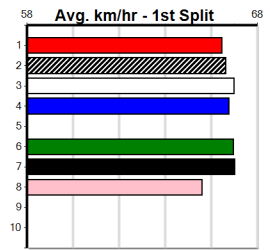

GREYHOUNDS ENTERTAINMENT

Distance: 515m, Race Type: Free For All, Total Prizemoney: $9,055
1st: $6,100, 2nd: $1,870, 3rd: $935, 4th: $150

Watchdog Tips:

Bet:

Form Box	Wgt	Dist	Track	Date	Time	BON	Margin	1st/2nd (Time)	PIR	Checked	Comment	WR	Split 1	S/P	Grade

1

ORLI BALE (NSW)[1]

F Dog **Aug-21** Sire: **ORSON ALLEN** Dam: **HAE ALLEN** Trainer: **Correy Grenfell (Anakie)**

Owner(s): C Grenfell
Winning Distances: < 300m (0) 300 - 399m (0) 400 - 499m (6) 500 - 599m (12) 600 - 699m (0) > 700m (0)
Winning Weights: 32.8(1) 33.2(1) 33.3(1) 33.4(2) 33.7(2) 33.8(1) 33.9(3) 34.0(2) 34.2(2) 34.3(1) 34.6(1) 34.8(1)

1st	2nd	3rd	4th	5th	6th	7th	8th
1st (8) 34.2 460 GEL R8 20-Dec-24 26.06 25.94 1.00L PAW TABITHA (26.12) M/321 . . . SW . 6.63 $1.30 X45							
2nd (6) 34.2 515 SAN R6 26-Dec-24 29.09 28.94 2.25L LAKEVIEW EMILY (28.94) M/3322 . . . . 5.07 $11.80 FFA							
4th (2) 34.5 460 WGL R3 03-Jan-25 26.09 25.39 5.50L ASTON CORLEONE (25.74) M/442 . . . . 6.60 $2.60 SH							
3rd (7) 34.1 515 SAN R6 09-Jan-25 29.45 29.18 4.00L REALITY BEST (29.18) M/4333 . . . . 5.14 $5.60 FFA							
ST (-) 33.4 525 MEP 15-Jan-25 30.17 . . . . 0.25L Trial Cleared Q/2111 . . . 1of4 . 5.15 . ST							
3rd (1) 33.8 520 BGC R7 23-Jan-25 29.87 29.46 4.25L DAYSEA'S RORY (29.58) 45 . . . 45 5.56 $4.00 SH							
1st (6) 33.2 515 SAN R6 30-Jan-25 29.34 29.11 1.75L STORMY DAY (29.46) M/3322 . . . . 5.07 $3.50 FFA							
6th (7) 33.4 525 MEA R6 08-Feb-25 30.53 29.58 8.00L CANYA ALL CLASS (29.98) M/3555 . . . . 5.20 $5.30 S							

Last 3 wins NOT included above

1st (2) 34.8 460 GEL R7 13-Sep-24 25.60 25.59 4.00L READY TO STING (25.87) Q/111 . . . SW . 6.59 $1.60 X45
1st (1) 34.6 485 HOR R8 17-Sep-24 27.44 27.44 0.75L ANOTHER HOUDINI (27.48) M/311 . . . . 6.72 $1.40 X45
1st (7) 34.0 525 WAG R8 08-Nov-24 30.14 29.94 1.5L ECO BALE (30.24) . . . . 5.28 $1.50 SH

Box History								
Bx	1st	2nd	3rd	4th	5th	6th	7th	8th
1	2	2	3	1				
2	5		3	1	1	1		
3	2	1		3	2			
4		1			2			
5		3		1	2	1		1
6	4	1	2	1	2			2
7	2	4	3			3		
8	3	2	2	1				

Prize Best Starts	$154505.00
Trk/Dts APM	29.09(6)-26/12/24 71-18-14-13 18-5-6-4 39517