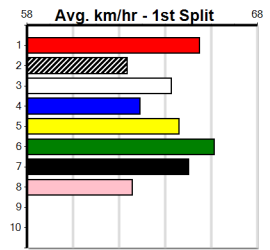

SPORTSBET NOBODY DOES IT EASIER

Distance: 515m, Race Type: Grade 5, Total Prizemoney: $8,785
1st: $5,900, 2nd: $1,820, 3rd: $915, 4th: $150

Watchdog Tips:

Bet:

Form Box Wgt Dist Track Date Time BON Margin 1st/2nd (Time) PIR Checked Comment W/R Split 1 S/P Grade

LUCKY LISA [5] WBK Bitch Mar-23 Sire: FERNANDO BALE Dam: MEPUNGA SPECTRE Trainer: James Shaw (Northwood)
Winning Distances: < 300m (0) 300 - 399m (0) 400 - 499m (2) 500 - 599m (1) 600 - 699m (0) > 700m (0)
Winning Weights: 28.6(1) 29.0(1) 29.2(1)
4th (2) 29.3 450 SHP R9 07-Nov-24 25.78 25.42 2.75L MONEY PALACE (25.60) M/112 . . . 6.68 $3.90 T3-7
1st (2) 29.2 450 SHP R9 14-Nov-24 25.54 25.54 2.50L MIDNIGHT JOSIE (25.71) M/221 . . . 6.65 $1.70 7
4th (2) 29.4 425 BEN R2 22-Nov-24 24.46 23.58 8.50L NIGEL DEVERE (23.89) M/333 . . . 6.65 $13.00 X67
7th (7) 29.0 425 BEN R2 13-Dec-24 24.54 23.66 8.50L SNOWBALL ONE (23.95) M/687 . . . 6.62 $19.90 X67
7th (6) 29.2 525 MEA R1 04-Jan-25 31.14 29.78 14.00 QUEEN KIMETTO (30.20) S/4567 . . . 5.22 $16.50 X67
7th (1) 29.0 450 SHP R9 11-Jan-25 26.21 25.44 12.00 IVORY NARWHAL (25.44) Q/123 . . . 6.69 $3.80 RW
1st (8) 29.0 515 SAP R9 20-Jan-25 29.83 29.40 0.50L SAINT NIFTY (29.86) M/1111 . . . 5.15 $12.20 6G
5th (6) 29.0 525 MEP R6 05-Feb-25 30.99 29.93 9.50L AVIATION (30.34) M/4565 . . . 5.21 $9.80 5
Last 3 wins NOT included above
1st (7) 28.6 450 SHP R1 14-Oct-24 25.78 25.13 0.50L SKY SPRINGER (25.80) Q/322 . . . 6.71 $2.40 M
Prize Best $6065.00
Starts 29.83(8)-20/1/25
Trk/Dts 16-3-1-1
APM 1-1-0-0 4330

VARSIY BALE (NSW)[5] BD Dog Apr-22 Sire: CHRISTO BALE Dam: DYNA ROMY Trainer: Samantha Grenfell (Anakie)
Winning Distances: < 300m (0) 300 - 399m (1) 400 - 499m (3) 500 - 599m (1) 600 - 699m (0) > 700m (0)
Winning Weights: 38.1(1) 38.3(1) 38.5(1) 39.5(1) 40.4(1)
4th (7) 39.5 515 SAP R6 11-Nov-24 29.89 29.47 6.00L NO MORE GAMES (29.47) S/7655 . . . 5.33 $30.80 5
1st (4) 39.5 460 GEL R12 15-Nov-24 25.91 25.85 1.00L TRICKY DISCO (25.98) S/644 . . . 6.83 $2.20 5
T (1) 39.3 410 HOR R9 19-Nov-24 0.00 23.16 . . . DON'T TELL SHELL (23.20) Q/778 . . . V28 . . . 11.00 $4.20 5
3rd (3) 39.3 485 HOR R6 06-Jan-25 27.74 27.25 7.00L WILL VANSON (27.25) M/333 . . . 6.82 $14.70 5H
7th (7) 38.6 525 MEA R5 11-Jan-25 30.84 29.78 9.50L WILL VANSON (30.18) S/7867 . . . 5.26 $17.80 5F
7th (2) 38.2 450 WBL R6 16-Jan-25 25.81 25.14 5.50L BRUCE'S SHOUT (25.45) S/788 . . . 6.78 $8.50 5
4th (5) 37.9 400 GEL R5 24-Jan-25 22.85 22.24 3.00L LEAP OF FAITH (22.64) M/85 . . . 8.71 $17.30 5
6th (7) 38.1 600 MEP R5 05-Feb-25 35.40 34.37 15.00L SUNSET WISP (34.37) M/3344 . . . 9.12 $37.40 RWH
Last 3 wins NOT included above
1st (6) 38.3 450 BAL R7 22-Apr-24 25.46 25.46 7.00L OUR LAST HOPE (25.95) M/621 . . . 6.93 $1.90 T3-RW
1st (2) 38.1 390 WBL R2 25-Apr-24 22.24 22.14 4.25L ASTON VERONA (22.53) M/41 . . . SW . . . 8.79 $2.40 X67
1st (5) 40.4 525 MEP R10 28-Aug-24 30.11 29.95 1.25L BLUE CABANG (30.18) S/6442 . . . 5.34 $10.00 5H
Prize Best $19640.00
Starts 29.66(3)-10/10/24
Trk/Dts 49-5-4-10
APM 14-0-2-3 6220