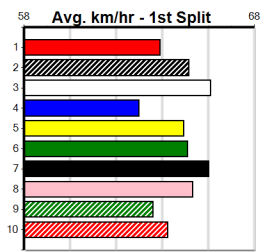

SPORTSBET FINAL

Distance: 515m, Race Type: Mixed 6/7 Final, Total Prizemoney: $9,055
1st: $6,100, 2nd: $1,870, 3rd: $935, 4th: $150

Watchdog Tips: **Bet:**

1 WILE COYOTE [7]
RBD Bitch Dec-22 Sire: BARCIA BALE Dam: PARTY LIGHTS Trainer: Marlene Schmidt (Devon Meadow)
Owner(s): R Moore
Winning Distances: < 300m (0) 300 - 399m (1) 400 - 499m (0) 500 - 599m (0) 600 - 699m (0) > 700m (0)
Winning Weights: 27.5(1)
1st (6) 27.5 350 HVL R2 20-Dec-24 19.53 19.36 1.25L MIA MASTER (19.61) M/2 . . . 6.60 $3.60 T3-M
4th (1) 27.1 525 MEP R9 01-Jan-25 30.72 29.85 8.00L POCKET MOUSE (30.17) M/5444 . . . 5.29 $6.00 X67
3rd (4) 27.0 460 WGL R4 07-Jan-25 26.35 25.65 4.00L AMRON SAMMY (26.09) M/455 . . . 6.82 $26.40 7
4th (5) 27.0 525 MEP R7 15-Jan-25 31.00 29.93 6.00L PAW MADDOX (30.60) M/7654 . . . V0 . . . 5.29 $13.40 X67
3rd (2) 26.9 460 WGL R7 23-Jan-25 26.36 25.75 2.50L STORMY SECRET (26.20) M/223 . . . . . 6.60 $1.70 T3-RW
3rd (8) 27.0 460 WGL R7 30-Jan-25 26.58 25.84 6.00L KING LITTERBUG (26.16) M/555 . . . . . 6.72 $2.80 T3-RW
4th (3) 27.0 515 SAP R2 03-Feb-25 29.98 29.47 6.50L ON THE LOOSE (29.56) M/5544 . . . . . 5.27 $37.80 X67H
6th (6) 26.8 460 WGL R6 07-Feb-25 26.70 25.64 11.00L IRISH PADDY (25.98) M/777 . . . . . 6.91 $23.90 X67

Last 3 wins NOT included above

Box History

Bx	1st	2nd	3rd	4th	5th	6th	7th	8th
1			1					
2				1				
3					1			
4			1					1
5				1				
6	1	1				1		
7								
8			1					

Prize Best $2435.00
Starts 29.98(3)-3/2/25
Trk/Dts 11-1-1-3
APM 2-0-1-0
1924

2 ASTON BOTAN [6] Biks
BD Dog Jul-22 Sire: FERNANDO BALE Dam: ASTON MIRAGE Trainer: Craig Treherne (Lara)
Owner(s): R Borda
Winning Distances: < 300m (0) 300 - 399m (0) 400 - 499m (0) 500 - 599m (2) 600 - 699m (0) > 700m (0)
Winning Weights: 27.5(1) 27.9(1)
2nd (7) 27.5 450 BAL R3 20-Nov-24 25.69 25.27 0.25L FEROCIOUS QUEEN (25.67) M/333 . . . . . 6.63 $7.50 X67
8th (2) 27.9 400 WGL R4 29-Nov-24 23.72 22.61 14.00 COLLINDA LOU (22.77) S/68 . . . V5 . . . 8.73 $6.40 X67
ST (-) 27.8 390 BAL 06-Jan-25 22.40 . . . . . 0.25L Trial Cleared Q/22 . . . . . 8.45 . . . ST
3rd (5) 28.1 525 MEA R3 11-Jan-25 30.32 29.78 1.75L ASCEND ECSTATIC (30.20) M/3221 . . . . . 5.15 $33.50 6G
5th (4) 27.9 525 MEA R2 18-Jan-25 30.32 29.41 7.00L SHIMA STAN (29.84) M/4554 . . . . . 5.21 $8.30 6G
4th (4) 27.9 525 MEP R2 22-Jan-25 30.87 29.86 8.00L QUEEN AVENGER (30.33) M/2334 . . . . . 5.21 $4.20 X67H
3rd (4) 27.7 525 MEP R9 29-Jan-25 30.44 30.07 3.25L BABY GIRL PEARL (30.22) M/4333 . . . . . 5.32 $5.20 6G
3rd (5) 27.8 515 SAP R2 03-Feb-25 29.72 29.47 2.50L ON THE LOOSE (29.56) Q/1233 . . . . . 5.14 $9.00 X67H

Last 3 wins NOT included above

Box History

Bx	1st	2nd	3rd	4th	5th	6th	7th	8th
1	2							
2		1	1					1
3								
4			2	1	1			
5			2		1			1
6								
7		1						1
8			1					

Prize Best $5860.00
Starts 29.72(5)-3/2/25
Trk/Dts 16-2-2-6
APM 1-0-0-1
3855