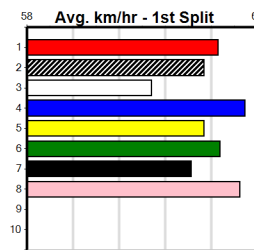

TOONGABBIE LODGE

Distance: 515m, Race Type: Grade 5, Total Prizemoney: $8,785
1st: $5,900, 2nd: $1,820, 3rd: $915, 4th: $150

Watchdog Tips:

Bet:

Table with columns: Form Box, Wgt, Dist, Track, Date, Time, BON, Margin, 1st/2nd (Time), PIR, Checked, Comment, WR, Split 1, S/P, Grade

PAW LARRY (NSW)[5]
WF Dog Aug-22 Sire: FERNANDO BALE Dam: XAMIRA BALE
Owner(s): B Wheeler
Trainer: Samantha Grenfell (Anakie)
Winning Distances: < 300m (0) 300 - 399m (0) 400 - 499m (6) 500 - 599m (2) 600 - 699m (0) > 700m (0)
Winning Weights: 28.8(1) 29.2(1) 29.4(1) 29.5(2) 29.6(1) 29.8(1) 30.2(1)
Box History table and Prize Best Starts Trk/Dts APM

SHIMA STAN [5]
LTF Dog Apr-23 Sire: FERAL FRANKY Dam: SHIMA PEARL
Owner(s): CGC SYN (SYN), D Gleeson, R Cummings, S Cummings
Trainer: Thomas Dailly (Anakie)
Winning Distances: < 300m (0) 300 - 399m (0) 400 - 499m (2) 500 - 599m (2) 600 - 699m (0) > 700m (0)
Winning Weights: 32.5(1) 32.7(1) 32.8(1) 33.2(1)
Box History table and Prize Best Starts Trk/Dts APM

RASHID [5]
BK Dog Oct-22 Sire: ASTON RUPEE Dam: SLINKY INKY
Owner(s): M Haines
Trainer: James Shaw (Northwood)
Winning Distances: < 300m (0) 300 - 399m (0) 400 - 499m (0) 500 - 599m (5) 600 - 699m (0) > 700m (0)
Winning Weights: 29.0(1) 29.2(1) 29.5(1) 29.7(1) 30.5(1)
Box History table and Prize Best Starts Trk/Dts APM

NANCY DEVERE [5]
F Bitch Mar-23 Sire: FERNANDO BALE Dam: PHEME
Owner(s): BEV AND DANIEL (SYN), B Pell, D Pell
Trainer: Beverley Pell (Tooleen)
Winning Distances: < 300m (0) 300 - 399m (0) 400 - 499m (2) 500 - 599m (2) 600 - 699m (0) > 700m (0)
Winning Weights: 27.8(1) 27.9(1) 28.1(1) 28.4(1)
Box History table and Prize Best Starts Trk/Dts APM

PAW ERINA (NSW)[5]
RF Bitch Jul-22 Sire: ALLEN DEED Dam: FANTA BALE
Owner(s): B Wheeler
Trainer: Mark Delbridge (Balliang)
Winning Distances: < 300m (0) 300 - 399m (0) 400 - 499m (1) 500 - 599m (2) 600 - 699m (1) > 700m (0)
Winning Weights: 25.9(1) 26.5(2) 26.7(1)
Box History table and Prize Best Starts Trk/Dts APM

1

2

3

4

5