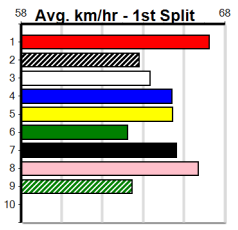

3

6:42PM

(VIC time)

MACEY'S BISTRO

Distance: 390m, Race Type: Grade 6, Total Prizemoney: \$2,925
1st: \$1,950, 2nd: \$600, 3rd: \$300, 4th: \$75

LAURISTON GIRL (1) has a good record here to date and she is drawn to make every post a winner.
TINKER LEE (8) is a consistent speedster and he is a good anchor for top three in a SRM. BLOW TORCH (2) has solid claims