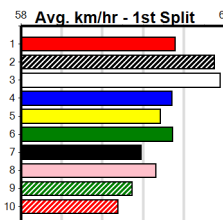

KRAKEN WHISKY (1) has been brilliant in his past two and he will be carving out time on the arm. PAW XANDER (8) is racing with confidence and he will turn up the heat in the middle stages. HOT SAKI (7) is capable of causing an upset

Watchdog Tips:

1

8

7

2

Bet:

Win 1

Table with 10 race entries. Each entry includes race number, horse name, trainer, odds, and a 'Winning Boxes' table. Race 1: KRAKEN WHISKY [5] vs KRAKEN DOLL, $2.40. Race 2: MY LADY PANAMA (NSW)[5] vs SUPER CUTE, $10.00. Race 3: FOUR PIES SAINT [5] vs SILKY RIOT, $16.00. Race 4: HOME TOWN (NSW)[5] vs NANGAR FREEDOM, $7.50. Race 5: FEROCIOUS CANARY (NSW)[5] vs MIDNIGHT HERO, $6.00. Race 6: MOTOR HEAD MAXIM [5] vs STYLISH BREE, $21.00. Race 7: HOT SAKI [5] vs MA'S PLUM JAM, $10.00. Race 8: PAW XANDER (NSW)[5] vs DYNA PATTY, $4.00. Race 9: REIKO WALTER [5] Res. vs STAR REIKO, $6.00. Race 10: WINE LOVER [5] Res. vs SOMERTON MAY, $21.00.