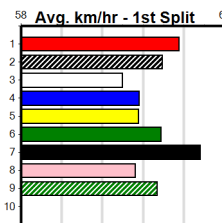

SPORTSBET SAME RACE MULTI

Distance: 390m, Race Type: Grade 7, Total Prizemoney: \$2,925
 1st: \$1,950, 2nd: \$600, 3rd: \$300, 4th: \$75

2

6:19PM

(VIC time)

PAW EDEN (6) has turned in some handy performances at Horsham to date and she looks suited in this event. TINKER NICK (4) is showing plenty of promise and he can lead for a long way, while BIG BOY JETT (7) just needs a little luck early on.