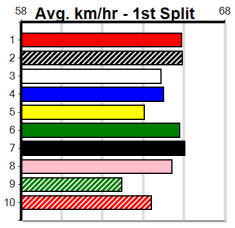

BROAD TREECARE

Distance: 450m, Race Type: Mixed 4/5, Total Prizemoney: \$3,360
1st: \$2,250, 2nd: \$690, 3rd: \$345, 4th: \$75

5

7:16PM

(VIC time)

PAW MANTRA (8) has electric pace once balanced and he should be able to break up the field through the bend. YOGEN BALE (6) has the class edge and he just needs a little luck in the early stages. LORRAINE JACKY (2) is back to her brilliant best