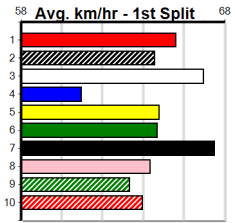

ONE MORE RACE TO GO

Distance: 390m, Race Type: Grade 5, Total Prizemoney: $2,925
1st: $1,950, 2nd: $600, 3rd: $300, 4th: $75

BOURNE LICKETY (8) was a dominant 25.38 winner here last time and he is suited back to this journey. PAW VARNER (1) is better than his past few runs and he is drawn to be prominent throughout. PAW QUARK (7) just needs luck early on

Watchdog Tips:

8

1

7

6

Bet:

Win 8

Main race listing table with columns: Form, Box, Weight, Dist, Track, Date, Time, BON, Margin, 1st/2nd (Time), PIR, Checked, Comment, W/R, Split 1, S/P, Grade. Includes race details for PAW VARNER (NSW)[5], WAIRUA'S WAY (NSW)[5], SAINT XAVIER [5], LIE TO ME (NSW)[5], GOLDEN BLEND (NSW)[5], MORAIN BELLA [5], PAW QUARK (NSW)[5], BOURNE LICKETY (SA)[5], PERFECT TONIGHT [5] Res., and SAINT JADE [5] Res.