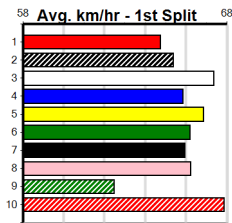

GRV VICBRED SERIES FINAL

Distance: 450m, Race Type: Grade 5 Final, Total Prizemoney: $9,575
1st: $6,500, 2nd: $2,000, 3rd: $1,000, 4th: $75

8

8:16PM (VIC time)

IDYLLIC JAMES (7) is armed with an unrivalled turn of foot and he was simply brilliant when scoring here last week. SPENCER (8) can show early speed and he will get a nice cart across early on. HIGHLY ABRASIVE (6) is a nice prospect

Watchdog Tips: 7 8 6 2 Bet: Win 7

Main table with 10 race entries. Each entry includes race number, horse name, trainer, jockey, odds, and performance data. Includes 'Winning Boxes' and 'APM' for each race.