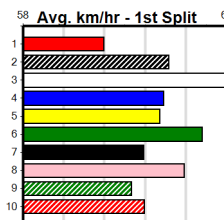

11

9:22PM

(VIC time)

SPORTSBET EVERY DOG HAS ITS DAY

Distance: 390m, Race Type: Mixed 4/5, Total Prizemoney: \$3,360

1st: \$2,250, 2nd: \$690, 3rd: \$345, 4th: \$75

JOROGUMO (2) has been racing well in strong company to date and he should be able to fire through and hold the lead. NINETEEN CRIMES (4) is a class act and he will be better for the run when resuming from a spell. ASTON AURELIA (3) has pace to burn

Watchdog Tips: 2 4 3 5 Bet: Win 2

Main table containing race details for 10 races, including dog names, trainers, odds, and winning boxes.

ONE MORE RACE TO GO

Distance: 390m, Race Type: Grade 5, Total Prizemoney: \$2,925
1st: \$1,950, 2nd: \$600, 3rd: \$300, 4th: \$75