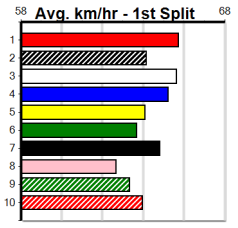

WARRNAMBOOL RACE 13

Distance: 390m, Race Type: Grade 5, Total Prizemoney: $2,925
1st: $1,950, 2nd: $600, 3rd: $300, 4th: $75

ICE ICE BABY (8) can show good early burn in her races and she will find this a lot easier than her most recent assignments. NAPIER BALE (1) is a strong type and he is drawn to atone for some luckless runs of late. MORAINIE MILEY (2) has claims

Watchdog Tips: 8 1 2 5 Bet: Win 8

Main table containing 10 race entries with columns for Form, Box, Weight, Dist, Track, Date, Time, BON, Margin, 1st/2nd (Time), PIR, Checked, Comment, W/R, Split 1, S/P, Grade, and Winning Boxes.