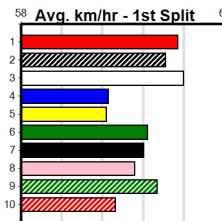

Distance: 450m, Race Type: Mixed 6/7, Total Prizemoney: $2,925

1st: $1,950, 2nd: $600, 3rd: $300, 4th: $75

HAPPY AND NUMB (3) has raced well here over 390m to date and he will be better for the run last week. BLUE MOON MARIE (1) is showing some promise and she is drawn to get all the breaks. MIKAELA'S JOY (7) won't be too far away

Watchdog Tips:

3

1

7

8

Bet:

Trifecta 3/1,7,8/1,6,7,8 ($10 - 111.11%)

Table of race results for 9 races, including horse names, trainers, jockeys, times, and prize money. Includes winning boxes for each race.