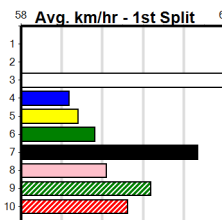

13 RACES TONIGHT

Distance: 390m, Race Type: Maiden, Total Prizemoney: $2,535
1st: $1,680, 2nd: $520, 3rd: $260, 4th: $75

1
5:57PM
(VIC time)

SIA RIOT (3) was backed for plenty when resuming from a spell here last week and she will be much better for the run. ASTON CASTLE (7) has been impressive in his past two and he can settle near the speed. ALL WHISKEY (8) has solid claims

Watchdog Tips: **3** **7** **8** **1** **Bet:** **Box Quinella 3,7,8 ($10 for 333.33%)**

Form	Box	Weight	Dist	Track	Date	Time	BON	Margin	1st/2nd (Time)	PIR	Checked	Comment	W/R	Split 1	S/P	Grade	
1																	
PATRIOT COUGAR [M]																	
<i>Well bred, in good hands, watch the betting</i>																	
BD	B				Feb-23		FERNANDO BALE										
Trainer: Daryl Brennan (Napoleons) $4.60																	
Owner(s): B Keel																	
<table border="1" style="float: right;"> <thead> <tr><th colspan="8">Winning Boxes</th></tr> <tr><th>1</th><th>2</th><th>3</th><th>4</th><th>5</th><th>6</th><th>7</th><th>8</th></tr> </thead> <tbody> <tr><td>Prize</td><td></td><td></td><td></td><td></td><td></td><td></td><td></td></tr> <tr><td>Best</td><td></td><td></td><td></td><td></td><td></td><td></td><td></td></tr> <tr><td>Starts</td><td></td><td></td><td></td><td></td><td></td><td></td><td></td></tr> <tr><td>Trk/Dst</td><td></td><td></td><td></td><td></td><td></td><td></td><td></td></tr> <tr><td>APM</td><td></td><td></td><td></td><td></td><td></td><td></td><td></td></tr> </tbody> </table>																	
2																	
ASTON GIRL [M]																	
<i>Bred to have plenty of early pace, watch betting</i>																	
BD	B				Feb-23		ASTON FASTNET										
Trainer: Jonathon Malone (Winslow) $6.50																	
Owner(s): R Borda																	
<table border="1" style="float: right;"> <thead> <tr><th colspan="8">Winning Boxes</th></tr> <tr><th>1</th><th>2</th><th>3</th><th>4</th><th>5</th><th>6</th><th>7</th><th>8</th></tr> </thead> <tbody> <tr><td>Prize</td><td></td><td></td><td></td><td></td><td></td><td></td><td></td></tr> <tr><td>Best</td><td></td><td></td><td></td><td></td><td></td><td></td><td></td></tr> <tr><td>Starts</td><td></td><td></td><td></td><td></td><td></td><td></td><td></td></tr> <tr><td>Trk/Dst</td><td></td><td></td><td></td><td></td><td></td><td></td><td></td></tr> <tr><td>APM</td><td></td><td></td><td></td><td></td><td></td><td></td><td></td></tr> </tbody> </table>																	
3																	
SIA RIOT [M]																	
<i>Backed for plenty here last week, go close</i>																	
BK	B				Sep-22		ALLEN DEED										
Trainer: Colin Bermingham (Mount Mercer) $3.20																	
Owner(s): S Camden-bermingham																	
<table border="1" style="float: right;"> <thead> <tr><th colspan="8">Winning Boxes</th></tr> <tr><th>1</th><th>2</th><th>3</th><th>4</th><th>5</th><th>6</th><th>7</th><th>8</th></tr> </thead> <tbody> <tr><td>Prize</td><td></td><td></td><td></td><td></td><td></td><td></td><td></td></tr> <tr><td>Best</td><td></td><td></td><td></td><td></td><td></td><td></td><td></td></tr> <tr><td>Starts</td><td></td><td></td><td></td><td></td><td></td><td></td><td></td></tr> <tr><td>Trk/Dst</td><td></td><td></td><td></td><td></td><td></td><td></td><td></td></tr> <tr><td>APM</td><td></td><td></td><td></td><td></td><td></td><td></td><td></td></tr> </tbody> </table>																	
4																	
RUGRAT TOMMY [M]																	
<i>Tough draw, had a few chances, prefer others</i>																	
WBK	D				Jan-23		TOMMY SHELBY										
Trainer: Chloe Dew (Anakie) $21.00																	
Owner(s): C Capuano																	
<table border="1" style="float: right;"> <thead> <tr><th colspan="8">Winning Boxes</th></tr> <tr><th>1</th><th>2</th><th>3</th><th>4</th><th>5</th><th>6</th><th>7</th><th>8</th></tr> </thead> <tbody> <tr><td>Prize</td><td></td><td></td><td></td><td></td><td></td><td></td><td></td></tr> <tr><td>Best</td><td></td><td></td><td></td><td></td><td></td><td></td><td></td></tr> <tr><td>Starts</td><td></td><td></td><td></td><td></td><td></td><td></td><td></td></tr> <tr><td>Trk/Dst</td><td></td><td></td><td></td><td></td><td></td><td></td><td></td></tr> <tr><td>APM</td><td></td><td></td><td></td><td></td><td></td><td></td><td></td></tr> </tbody> </table>																	
5																	
MORAINÉ QUINN [M]																	
<i>Likely to get too far back early, tough ask</i>																	
WBK	B				Jan-23		HOOKED ON SCOTCH										
Trainer: Glenn Judd (Noorat) $16.00																	
Owner(s): MORAINÉ (SYN), G Judd, S Judd