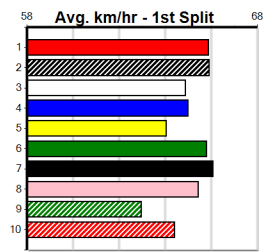

BROAD TREE CARE

Distance: 450m, Race Type: Mixed 4/5, Total Prizemoney: $3,360
1st: $2,250, 2nd: $690, 3rd: $345, 4th: $75

PAW MANTRA (8) has electric pace once balanced and he should be able to break up the field through the bend. YOGEN BALE (6) has the class edge and he just needs a little luck in the early stages. LORRAINE JACKY (2) is back to her brilliant best

Watchdog Tips: 8 6 2 5 Bet: Box Trifecta 2,5,6,8 ($10 for 41.67%)

MR. KIA ORA [4] Good record here but is risky early, place claims $6.50
WBK Dog Sep-21 Sire: FERNANDO BALE Dam: MILLETT
Owner(s): G Black
Trainer: Lisa Delbridge (Balliang)

LORRAINE JACKY (NSW)[5] Class act, back to her best, can threaten $4.00
RBD Bitch Sep-22 Sire: FERAL FRANKY Dam: ARMATREE KAYCEE
Owner(s): G Ebenezer
Trainer: Matthew Marshall (Darley)

OVER ACHIEVER [4] Honest type but may get too far back early $21.00
BK Dog Sep-21 Sire: FERNANDO BALE Dam: BRYLEE
Owner(s): M Morrissey
Trainer: Cindy Morrissey (Junortoun)

PAW BERRY (NSW)[5] First look here, too much pace in this event $12.00
BEF Bitch Dec-22 Sire: BERNARDO Dam: HADARAH BALE
Owner(s): B Wheeler
Trainer: Mark Delbridge (Balliang)

BOURNE MODEL (SA)[5] Brilliant effort last time, can cause an upset $9.00
BK Bitch Sep-22 Sire: FERAL FRANKY Dam: SWEET ON ME
Owner(s): Bourne Team (SYN), D Peckham, K Patzel, K Douglas, C Yourgules
Trainer: David Peckham (Allendale East)

1

2

3

4

5