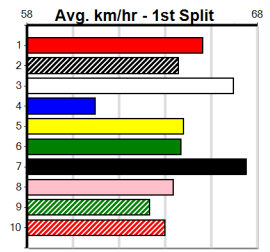

ONE MORE RACE TO GO

Distance: 390m, Race Type: Grade 5, Total Prizemoney: $2,925
1st: $1,950, 2nd: $600, 3rd: $300, 4th: $75

BOURNE LICKETY (8) was a dominant 25.38 winner here last time and he is suited back to this journey. PAW VARNER (1) is better than his past few runs and he is drawn to be prominent throughout. PAW QUARK (7) just needs luck early on

Watchdog Tips: 8 1 7 6 Bet: Win 8

PAW VARNER (NSW)[5] Better than his past few runs, well drawn, danger $3.60
RF Dog Jul-22 Sire: DYNA TRON Dam: HADEEL BALE
Trainer: Robert Camilleri (Lara)
Winning Distances: < 300m (0) 300 - 399m (3) 400 - 499m (2) 500 - 599m (0) 600 - 699m (0) > 700m (0)
Winning Weights: 33.0(1) 33.5(1) 33.6(1) 33.8(2)

WAIRUA'S WAY (NSW)[5] Lack of early speed is a worry, prefer others $21.00
DKF Bitch Jun-22 Sire: FEDERAL MORGAN Dam: NANA'S HABIT
Trainer: Danielle Keane (Koroit)
Winning Distances: < 300m (0) 300 - 399m (3) 400 - 499m (0) 500 - 599m (0) 600 - 699m (0) > 700m (0)
Winning Weights: 27.6(1) 27.9(1) 28.1(1)

SAINT XAVIER [5] Solid record here but this class may test, risky $16.00
RBD Dog Nov-22 Sire: FERNANDO BALE Dam: MEPUNGA STELLAR
Trainer: Peter Byrne (Koroit)
Winning Distances: < 300m (0) 300 - 399m (3) 400 - 499m (0) 500 - 599m (0) 600 - 699m (0) > 700m (0)
Winning Weights: 31.7(1) 32.2(1) 32.7(1)

LIE TO ME (NSW)[5] Shows promise but does rise in class, place $10.00
BK Dog Feb-23 Sire: BERNARDO Dam: HABITS TO BURN
Trainer: Kyle Goodwin (Hamilton)
Winning Distances: < 300m (0) 300 - 399m (1) 400 - 499m (2) 500 - 599m (0) 600 - 699m (0) > 700m (0)
Winning Weights: 27.3(1) 27.7(1) 28.0(1)

GOLDEN BLEND (NSW)[5] Every chance in his past few runs, needs it easier $14.00
BEF Dog Jun-22 Sire: LK'S CRUSHN IT Dam: SERGIS
Trainer: Gary Hunt (Cudgee)
Winning Distances: < 300m (0) 300 - 399m (2) 400 - 499m (2) 500 - 599m (0) 600 - 699m (0) > 700m (0)
Winning Weights: 30.6(1) 31.6(1) 32.3(1) 32.4(1)