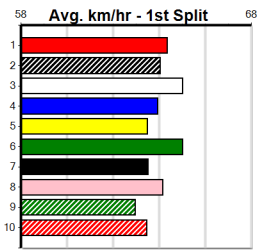

MATKO HIRE

Distance: 450m, Race Type: Grade 5, Total Prizemoney: $2,925
1st: $1,950, 2nd: $600, 3rd: $300, 4th: $75

BRIELLE (6) turned in a strong performance to score last time and she may appreciate the rise in distance. NAVY BLUE BUZZ (2) has been luckless since resuming and he is expected to make amends. ZARUDE BALE (7) should get a nice cart across early

Watchdog Tips: 6 2 7 8 Bet: Box Quinella 2,6,7 ($10 for 333.33%)

SICILY [5] Great win last time, this is harder, place best $7.50
WBK Dog May-22 Sire: FERNANDO BALE Dam: MA'S PLUM JAM
Owner(s): D Burnett
Trainer: Keith Lloyd (Balliang)

NAVY BLUE BUZZ (WA)[5] No luck since resuming, powerful type, can atone $3.60
BE Dog Sep-20 Sire: AUSSIE INFRARED Dam: MISS AMERICA
Owner(s): D Bewley
Trainer: Michael Bewley (Pentland Hills)

SAINT TAY [5] Poor record here, lacks early speed, tested $21.00
BK Dog Mar-22 Sire: BERNARDO Dam: SAINT MADDIE
Owner(s): P Byrne
Trainer: Peter Byrne (Koroit)

BRINDLE BEC [5] Back in form but this is harder, prefer others $16.00
BD Bitch Sep-21 Sire: ORSON ALLEN Dam: CELEBRITY
Owner(s): D Keane
Trainer: Danielle Keane (Koroit)

MOONLIGHT GRAND [5] Beaten in both runs here, needs to show more $18.00
BK Bitch Aug-22 Sire: FLYING RICCIARDO Dam: MOSSY GIRL
Owner(s): R Gore
Trainer: Robert Gore (Warrnambool)

1

2

3

4

5