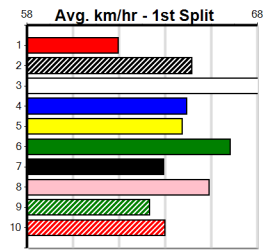

SPORTSBET EVERY DOG HAS ITS DAY

Distance: 390m, Race Type: Mixed 4/5, Total Prizemoney: $3,360
1st: $2,250, 2nd: $690, 3rd: $345, 4th: $75

JOROGUMO (2) has been racing well in strong company to date and he should be able to fire through and hold the lead. NINETEEN CRIMES (4) is a class act and he will be better for the run when resuming from a spell. ASTON AURELIA (3) has pace to burn

Watchdog Tips: 2 4 3 5 Bet: Win 2

ENERGY TO BURN [5] Shows promise but this is harder, next time $16.00
Owner(s): hard wyn (SYN), L Goodwin, K Goodwin
Sire: BEAST UNLEASHED Dam: STORM TO BURN
Trainer: Kyle Goodwin (Hamilton)
Winning Distances: < 300m (0) 300 - 399m (2) 400 - 499m (2) 500 - 599m (0) 600 - 699m (0) > 700m (0)
Winning Weights: 28.9(1) 29.0(2) 29.3(1)
3rd (2) 29.2 300 MBS R3 26-Nov-24 17.26 16.71 1.75L SEBEA (17.13) 4.53 $23.00 6
2nd (8) 29.1 305 MTG R4 01-Dec-24 18.05 17.70 3.25L LUST TO BURN (17.82) 6.00 $8.00 6
2nd (4) 28.7 400 MTG R3 05-Dec-24 23.27 22.92 1.25L LEKTRA DAMIAN (23.18) 10.88 $10.00 RW
1st (1) 29.0 305 MTG R9 08-Dec-24 17.79 17.50 0.10L PAW DAHLIA (17.80) 5.81 $2.40 6
1st (5) 29.0 400 MTG R1 29-Dec-24 23.52 22.98 2.00L CHEQUES TO BURN (23.67) 0 11.03 $9.00 J
2nd (3) 29.2 400 MTG R5 02-Jan-25 23.25 22.90 0.05L BLUE TO BURN (23.25) 10.76 $9.00 RW
1st (7) 29.3 400 MTG R9 26-Jan-25 23.43 23.05 0.10L WIND WHISKERS (23.44) 0 SAMP 11.07 $11.00 6
5th (2) 29.2 390 WBL R12 06-Feb-25 23.00 21.86 14.00 MARAIS BALE (22.06) M/65 . . . 9.14 $34.30 5
Last 3 wins NOT included above
1st (2) 28.9 305 MTG R3 17-Nov-24 18.26 17.65 0.75L ROUGH GIRL NOSEY (18.32) 0 SAMP VINJ(7 6.08 $3.90 M
Prize Best $5110.00
Starts 23.00(2)-6/2/25
Trk/Dts 10-4-3-2
APM 1-0-0-0 3742

JOROGUMO [5] Explodes soon after box rise, hard to reel in $3.60
Owner(s): M Hunter
Sire: BEAST UNLEASHED Dam: RUBY GIRL
Trainer: Ned McDonald (Pearcedale)
Winning Distances: < 300m (0) 300 - 399m (1) 400 - 499m (6) 500 - 599m (2) 600 - 699m (0) > 700m (0)
Winning Weights: 33.0(1) 33.3(1) 33.4(2) 33.5(1) 34.5(2) 34.7(1) 34.8(1)
6th (2) 34.6 515 SAN R10 10-Oct-24 30.09 29.13 11.00 COLAC KID (29.34) M/3566 . . . 5.18 $9.60 5
2nd (6) 34.6 510 SLE R8 16-Oct-24 28.76 28.66 1.75L STITCH AND SHOUT (28.66) M/322 . . . 9.17 $3.00 X45
5th (8) 34.5 525 MEP R5 23-Oct-24 30.78 29.89 3.25L COLAC KID (30.55) M/2225 . . . 5.19 $17.00 5H
1st (4) 34.7 510 SLE R8 27-Oct-24 28.69 28.69 2.00L DUNDEE REBEL (28.83) M/311 . . . 9.19 $3.20 X45
3rd (7) 34.7 510 SLE R8 03-Nov-24 28.94 28.69 3.5L RAPID HEART (28.69) M/344 . . . 9.23 $3.00 X45
2nd (7) 34.7 400 WGL R10 07-Jan-25 22.75 22.55 3.00L BLACK VIPER (22.55) M/43 . . . 8.53 $3.80 X45
1st (8) 34.8 435 SLE R9 12-Jan-25 24.38 24.26 2.00L BUSHMAN'S ARCHIE (24.51) M/311 . . . 5.29 $2.50 X45
6th (1) 34.8 460 WGL R8 17-Jan-25 26.24 25.49 11.00 CHAVERO (25.49) M/337 . . . 6.49 $11.60 X45
Last 3 wins NOT included above
1st (3) 33.5 460 WGL R7 11-Jun-24 26.13 25.67 3.00L HIS SPECIAL (26.32) M/111 . . . 6.53 $2.30 5H
1st (2) 34.5 450 SHP R11 16-Sep-24 25.36 24.96 1.25L BUCK SHINES (25.45) M/422 . . . 6.55 $3.40 5H
1st (5) 34.5 525 MEA R3 21-Sep-24 30.45 29.88 1.5L LEROY'S GIRL (30.55) M/2111 . . . SW 5.14 $5.60 5F
Prize Best $29680.63
Starts FSH
Trk/Dts 29-9-7-3
APM 0-0-0-0 11508