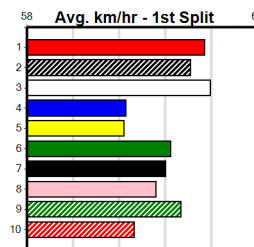

Distance: 450m, Race Type: Mixed 6/7, Total Prizemoney: $2,925
1st: $1,950, 2nd: $600, 3rd: $300, 4th: $75

HAPPY AND NUMB (3) has raced well here over 390m to date and he will be better for the run last week. BLUE MOON MARIE (1) is showing some promise and she is drawn to get all the breaks. MIKAELA'S JOY (7) won't be too far away

Watchdog Tips: 3 1 7 8 **Bet:** Trifecta 3/1,7,8/1,6,7,8 ($10 - 111.11%)

Form Box	Wgt	Dist	Track	Date	Time	BON	Margin	1st/2nd (Time)	PIR	Checked	Comment	WR	Split 1	S/P	Grade	
1	BLUE MOON MARIE (SA)[7] Shows promise, gets the gun run, main danger $6.50															
	BD	Bitch		Feb-23		Sire: BLUE MOON RISING			Dam: GALACTIC ATHENA			Trainer: Peter Keane (Koroit)				
	Owner(s): Miller Lamond (SYN), N Miller, P Lamond															
	Winning Distances: < 300m (0) 300 - 399m (1) 400 - 499m (0) 500 - 599m (0) 600 - 699m (0) > 700m (0)															
	Winning Weights: 24.7(1)															
	4th (5)	25.6	305	MTG	R3	29-Dec-24	17.92	17.47	4.75L ANNA FORCE (17.59)		5.92			$4.20	M	
	1st (1)	24.7	390	WBL	R2	16-Jan-25	22.34	21.83	1.25L DOONGALLA BOY (22.43)		M/22			8.87	$4.60	M
	5th (8)	24.8	450	WBL	R5	30-Jan-25	25.92	25.23	6.50L FEROCIOUS CANARY (25.47)		M/556			6.85	$10.60	X67
	2nd (2)	24.4	450	WBL	R4	06-Feb-25	25.81	25.11	6.50L BOURNE LICKETY (25.38)		M/322			6.77	$12.70	X67
	Last 3 wins NOT included above															
2	NIRRANDA GRACIE [7] Front runner, too much pace in this, tested $21.00															
	BD	Bitch		Jan-22		Sire: KINLOCH BRAE			Dam: JUST LOVIN' IT			Trainer: Ashley Mcdowall (Nullawarre)				
	Owner(s): A Rippon															
	Winning Distances: < 300m (0) 300 - 399m (0) 400 - 499m (1) 500 - 599m (0) 600 - 699m (0) > 700m (0)															
	Winning Weights: 27.8(1)															
	4th (1)	28.7	460	GEL	R1	05-Nov-24	26.67	25.92	6.00L CERULEAN POPPY (26.27)		Q/142			6.62	$14.50	M
	7th (3)	28.6	390	WBL	R1	14-Nov-24	24.31	22.00	28.00L BUFFALO COWBOY (22.42)		M/77	VO		9.42	$13.60	MH
	5th (3)	28.7	390	WBL	R1	25-Nov-24	22.85	22.27	3.75L HARLEY RIOT (22.60)		M/35			8.76	$11.80	M
	5th (6)	28.4	450	WBL	R2	19-Dec-24	26.06	24.81	10.00L PAW FARINA (25.40)		M/565			6.80	$38.10	M
	7th (2)	28.4	450	WBL	R1	23-Dec-24	26.79	25.79	7.50L PAW MAUD (26.28)		S/577			6.94	$4.60	M
1st (3)	27.8	450	WBL	R1	02-Jan-25	26.00	25.45	1.5L BLUE BENZ (26.10)		Q/111			6.69	$5.10	M	
3rd (6)	27.6	450	WBL	R7	07-Jan-25	26.12	25.35	12.00L ASTON DARWIN (25.35)		M/553			6.80	$5.20	X67	
7th (2)	28.1	450	WBL	R5	30-Jan-25	26.00	25.23	8.00L FEROCIOUS CANARY (25.47)		M/334			6.75	$40.10	X67	
Last 3 wins NOT included above																
3	HAPPY AND NUMB [6] Nice prospect, no luck last week, can atone $2.20															
	BK	Dog		Feb-23		Sire: EL GRAND SENOR			Dam: PRETTY BOMB			Trainer: Andrew Paraskevas (Pearcedale)				
	Owner(s): SPARKLE AND FADE (SYN), J Paraskevas, A Paraskevas															
	Winning Distances: < 300m (0) 300 - 399m (2) 400 - 499m (0) 500 - 599m (0) 600 - 699m (0) > 700m (0)															
	Winning Weights: 36.7(1) 37.7(1)															
	1st (5)	37.7	390	WBL	R2	04-Jan-25	22.31	22.03	3.00L WINSLOW WISH (22.50)		M/31			8.74	$1.70	MH
	1st (4)	36.7	390	WBL	R2	23-Jan-25	22.12	21.97	1.00L LAURISTON GIRL (22.19)		M/22			8.56	$4.90	X67H
	2nd (3)	36.8	390	WBL	R3	30-Jan-25	22.60	22.03	2.50L BLACK SANDY (22.44)		M/22			8.94	$2.60	X67F
	4th (7)	37.1	450	WBL	R4	06-Feb-25	26.21	25.11	12.00L BOURNE LICKETY (25.38)		M/864	SW		6.99	$2.70	X67
	Last 3 wins NOT included above															
4	BIG BOY COOPER [6] Lack of early speed is a worry, place preferred $10.00															
	BK	Dog		Jul-22		Sire: SH AVATAR			Dam: FAIRYTALE WISH			Trainer: Clint Capuano (Anakie)				
	Owner(s): C Capuano															
	Winning Distances: < 300m (0) 300 - 399m (0) 400 - 499m (2) 500 - 599m (0) 600 - 699m (0) > 700m (0)															
	Winning Weights: 30.7(1) 31.1(1)															
	6th (8)	30.4	410	HOR	R10	09-Nov-24	23.59	22.98	5.50L ENZOLA (23.24)		S/66			10.74	$53.40	6G
	5th (5)	31.9	460	GEL	R6	10-Dec-24	26.66	25.99	10.00L VERY SNEAKY (25.99)		M/634			6.80	$18.70	X67
	3rd (6)	31.2	460	GEL	R6	31-Dec-24	26.21	25.89	1.5L RAVEN OWEN (26.13)		Q/111			6.61	$9.20	X67
	2nd (2)	30.9	485	HOR	R5	06-Jan-25	27.97	27.25	4.50L STATUE OF TIME (27.65)		Q/133			6.66	$28.60	X67
	2nd (6)	31.3	450	BAL	R10	13-Jan-25	25.50	25.23	0.10L PICHOLA RALPHY (25.50)		M/432			6.68	$4.80	T3-6