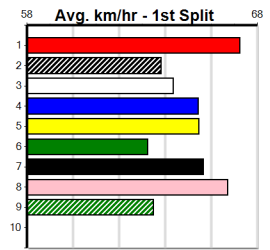

MACEY'S BISTRO

Distance: 390m, Race Type: Grade 6, Total Prizemoney: $2,925
1st: $1,950, 2nd: $600, 3rd: $300, 4th: $75

LAURISTON GIRL (1) has a good record here to date and she is drawn to make every post a winner. TINKER LEE (8) is a consistent speedster and he is a good anchor for top three in a SRM. BLOW TORCH (2) has solid claims

Watchdog Tips: 1 8 2 7 Bet: Win 1

Race card for LAURISTON GIRL [6], Impressive type, drawn to lead, hard to reel in. $2.90. Includes owner, sire, dam, winning distances, weights, and a detailed box history table.

Race card for BLOW TORCH [6], Improving type, gets the gun run, can threaten. $8.00. Includes owner, sire, dam, winning distances, weights, and a detailed box history table.

Race card for PAW CALGARY (NSW)[6], Never headed last time, harder here, place. $6.50. Includes owner, sire, dam, winning distances, weights, and a detailed box history table.

Race card for ASTON KATY [6], Tough draw, needs to lead, prefer to watch. $21.00. Includes owner, sire, dam, winning distances, weights, and a detailed box history table.

Race card for SHAKER STICKER (NSW)[6], Returned to form last time, this is harder. $6.00. Includes owner, sire, dam, winning distances, weights, and a detailed box history table.

1

2

3

4

5