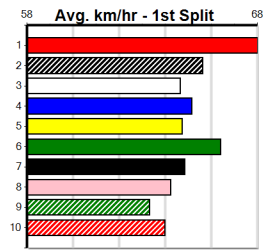

WOOD MOTORCYCLE & MOWER

Distance: 390m, Race Type: Grade 5, Total Prizemoney: $2,925
1st: $1,950, 2nd: $600, 3rd: $300, 4th: $75

URANA PANDA (1) should have enough pace to hold the lead and she is hard to get past when on the arm. MISCHIEF MATE (3) has a good record here and he will pressure the red from the outset. RESIGN THE PLOW (4) is racing with confidence

Watchdog Tips: 1 3 4 2 **Bet:** Win 1

1

2

3

4

5

URANA PANDA [5] **Drawn to lead, bold front runner, yes** **$2.80**

WBE Bitch May-22 Sire: FERNANDO BALE Dam: MA'S PLUM JAM Trainer: Stephen Tabb (Lara)

Owner(s): S Mallia
Winning Distances: < 300m (0) 300 - 399m (2) 400 - 499m (3) 500 - 599m (0) 600 - 699m (0) > 700m (0)
Winning Weights: 23.3(1) 23.8(1) 24.0(2) 24.3(1)

	1st	2nd	3rd	4th	5th	6th	7th	8th	9th	10th	W	P	IR	Checked	Comment	WR	Split 1	S/P	Grade
1st (7)	24.3	390	SHP	R12	09-Dec-24	22.14	21.77	0.75L ASTON ELENA (22.18)	M/11					8.32	$10.00	5			
3rd (8)	24.1	390	BAL	R4	18-Dec-24	22.39	22.07	1.5L IMANI (22.28)	M/11					8.34	$4.50	5			
3rd (4)	24.3	390	WBL	R12	26-Dec-24	22.27	21.98	4.25L SKETCHY DEMOS (21.98)	M/22					8.72	$3.70	X45			
5th (8)	23.8	390	BAL	R13	01-Jan-25	22.65	21.97	4.00L ASTON JALAPENO (22.38)	M/25					8.40	$4.70	5			
2nd (1)	24.1	350	HVL	R10	05-Jan-25	19.25	19.08	1.5L SWEET VALENTINE (19.16)	M/3					6.50	$3.10	5			
4th (4)	24.3	300	HVL	R9	26-Jan-25	16.79	16.52	2.75L BETTER BANJO (16.60)	M/3					3.90	$9.20	X45			
7th (5)	24.2	350	HVL	R4	02-Feb-25	19.64	19.03	7.00L POSH PAWS (19.18)	M/4					6.55	$8.40	5			
5th (8)	23.8	390	WBL	R10	06-Feb-25	22.25	21.86	6.00L SWEET VALENTINE (21.86)	Q/23					8.64	$6.10	5			

Last 3 wins NOT included above

1st (4)	23.8	400	WGL	R10	04-Jul-24	23.04	23.04	2.50L HANG ON BLUE (23.20)	M/11			V3		8.40	$4.40	7			
1st (4)	23.3	400	WGL	R9	13-Aug-24	22.82	22.43	1.25L SMOKIN' GRACIE (22.90)	S/11			SW		8.31	$7.10	6G			
1st (7)	24.0	400	WGL	R11	04-Nov-24	22.70	22.45	2.75L SELECT MILLS (22.88)	M/11					8.28	$2.90	5			

Box History: Bx 1st2nd3rd4th5th6th7th8th
1 2
2 1
3 1
4 2 1 1 2
5 1 1 1 2
6 2
7 2
8 1 1 1 1
Prize Best $13270.00
Starts 22.25(8)-6/2/25
Trk/Dts 28-5-5-5
APM 2-0-0-1 5069