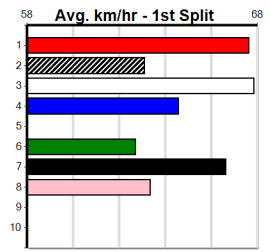

GRV DISTANCE RACING

Distance: 650m, Race Type: Special Event, Total Prizemoney: $4,445
1st: $2,990, 2nd: $920, 3rd: $460, 4th: $75

WREN BALE (1) should have enough pace to hold the lead and she may prove too classy in the run to the line. ENGELKE ROAD (2) turned in a big performance to score last time and the rise in distance may suit. JACKPOT JEWEL (4) can fire fresh.

Watchdog Tips: 1 2 4 3 Bet: Box Quinella 1,2,4 ($10 for 333.33%)

WREN BALE (NSW)[5] Class edge, drawn to lead, hard to reel in $3.40
BD Bitch May-22 Sire: CHRISTO BALE Dam: QUINA BALE
Owner(s): B Wheeler
Trainer: Rebecca Gibbons (Avalon)
Winning Distances: < 300m (0) 300 - 399m (0) 400 - 499m (2) 500 - 599m (5) 600 - 699m (1) > 700m (0)
Winning Weights: 30.7(1) 30.8(1) 31.3(3) 31.4(1) 31.5(1) 32.1(1)
Box History table and Prize Best Starts table included.

ENGELKE ROAD [5] Big effort to score last time, main danger $3.60
F Dog Jun-22 Sire: BEAST UNLEASHED Dam: RUBY GIRL
Owner(s): P Moody
Trainer: Ned McDonald (Pearcedale)
Winning Distances: < 300m (0) 300 - 399m (0) 400 - 499m (1) 500 - 599m (3) 600 - 699m (2) > 700m (0)
Winning Weights: 31.9(1) 32.1(1) 32.5(1) 32.6(1) 32.9(1) 33.0(1)
Box History table and Prize Best Starts table included.

DOUBLE DENIM [5] Racing well, can come out running, keep safe $10.00
BE Bitch Dec-21 Sire: BERNARDO Dam: ON THE RUNWAY
Owner(s): L Smith
Trainer: Matthew Clark (Briagolong)
Winning Distances: < 300m (0) 300 - 399m (0) 400 - 499m (0) 500 - 599m (7) 600 - 699m (1) > 700m (0)
Winning Weights: 25.7(2) 26.0(3) 26.1(1) 26.3(1) 26.5(1)
Box History table and Prize Best Starts table included.

JACKPOT JEWEL [5] Biks Resuming, big engine when on song, threat $6.50
BK Bitch Dec-21 Sire: FERNANDO BALE Dam: ELUSIVE JEWEL
Owner(s): N Beltran
Trainer: Shaun Boag (Smythes Creek)
Winning Distances: < 300m (0) 300 - 399m (0) 400 - 499m (1) 500 - 599m (2) 600 - 699m (3) > 700m (0)
Winning Weights: 27.3(1) 27.5(1) 27.7(1) 28.0(1) 28.4(1) 29.1(1)
Box History table and Prize Best Starts table included.

*** VACANT BOX ***
Owner(s):
Trainer:
Winning Distances: < 300m (0) 300 - 399m (0) 400 - 499m (0) 500 - 599m (0) 600 - 699m (0) > 700m (0)
Winning Weights:
Box History table included.

1

2

3

4

5