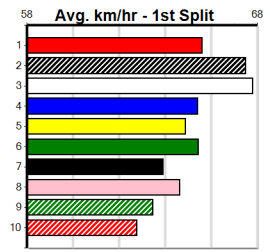

EDWARDS ELECTRICAL

Distance: 450m, Race Type: Grade 5, Total Prizemoney: $2,925
1st: $1,950, 2nd: $600, 3rd: $300, 4th: $75

KRAKEN WHISKY (1) has been brilliant in his past two and he will be carving out time on the arm. PAW XANDER (8) is racing with confidence and he will turn up the heat in the middle stages. HOT SAKI (7) is capable of causing an upset

Watchdog Tips: 1 8 7 2 Bet: Win 1

Race 1: KRAKEN WHISKY [5] Brilliant in his last two, should lead, yes $2.40. Dog, Jan-23, Sire: ASTON RUPEE, Dam: KRAKEN DOLL. Trainer: Mark Morrissey (Junortoun). Includes winning distances, weights, and a box history table.

Race 2: MY LADY PANAMA (NSW)[5] Dominant display last time, major player if steps $10.00. Bitch, Jan-22, Sire: SUPERIOR PANAMA, Dam: SUPER CUTE. Trainer: Robert Jehu (Macarthur). Includes winning distances, weights, and a box history table.

Race 3: FOUR PIES SAINT [5] Front runner, way too much heat in this event $16.00. BK Dog, Nov-22, Sire: ASTON RUPEE, Dam: SILKY RIOT. Trainer: Mathew Tabb (Lara). Includes winning distances, weights, and a box history table.

Race 4: HOME TOWN (NSW)[5] Good record here but may get crowded early $7.50. BK Dog, Jun-22, Sire: JUNGLE DEUCE, Dam: NANGAR FREEDOM. Trainer: Daryl Brennan (Napoleons). Includes winning distances, weights, and a box history table.

Race 5: FEROCIOUS CANARY (NSW)[5] Capable but better suited to a rails draw, risky $6.00. RF Bitch, Dec-22, Sire: JUNGLE DEUCE, Dam: MIDNIGHT HERO. Trainer: Lisa Delbridge (Balliang). Includes winning distances, weights, and a box history table.