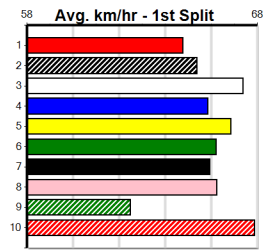

GRV VICBRED SERIES FINAL

Distance: 450m, Race Type: Grade 5 Final, Total Prizemoney: $9,575
1st: $6,500, 2nd: $2,000, 3rd: $1,000, 4th: $75

IDYLLIC JAMES (7) is armed with an unrivalled turn of foot and he was simply brilliant when scoring here last week. SPENCER (8) can show early speed and he will get a nice cart across early on. HIGHLY ABRASIVE (6) is a nice prospect

Watchdog Tips: 7 8 6 2 Bet: Win 7

STAPLETON [5] Consistent type but this class may test, next time $21.00
BD Dog May-22 Sire: ORSON ALLEN Dam: MILLY MAC
Owner(s): B McIntyre
Trainer: Brett McIntyre (Exford)
Winning Distances: < 300m (0) 300 - 399m (0) 400 - 499m (4) 500 - 599m (0) 600 - 699m (0) > 700m (0)
Box History table and Prize Best Starts table included.

MAGNUM RIOT [5] Good record here, can burn mid race, respect $4.60
BK Dog Sep-22 Sire: ALLEN DEED Dam: BLUE SKY RIOT
Owner(s): S Camden-bermingham
Trainer: Colin Bermingham (Mount Mercer)
Winning Distances: < 300m (0) 300 - 399m (0) 400 - 499m (4) 500 - 599m (1) 600 - 699m (0) > 700m (0)
Box History table and Prize Best Starts table included.

SPRINGER'S BOY [5] *** SCRATCHED *** $6.00
BE Dog Feb-23 Sire: KOBLENZ Dam: MISS MOLLY LEE
Owner(s): LECCHINO SYND (SYN), N Lecchino, S Lecchino, N Lecchino
Trainer: Nick Lecchino (Lethbridge)
Winning Distances: < 300m (0) 300 - 399m (1) 400 - 499m (4) 500 - 599m (0) 600 - 699m (0) > 700m (0)
Box History table and Prize Best Starts table included.

SUPER SEQUIOA [5] Front runner, has been missing the kick, risky $10.00
BK Dog Feb-22 Sire: SHIMA SHINE Dam: SUPER C AZELLE
Owner(s): T Blacker
Trainer: Trent Blacker (Mitchell Park)
Winning Distances: < 300m (0) 300 - 399m (1) 400 - 499m (4) 500 - 599m (0) 600 - 699m (0) > 700m (0)
Box History table and Prize Best Starts table included.

SOLAR SPECTRUM [4] Powerful type but the pace outside is a worry $9.00
F Dog Dec-22 Sire: AUSSIE INFRARED Dam: IT'S A FRENZY
Owner(s): G Black
Trainer: Lisa Delbridge (Balliang)
Winning Distances: < 300m (0) 300 - 399m (3) 400 - 499m (5) 500 - 599m (0) 600 - 699m (0) > 700m (0)
Box History table and Prize Best Starts table included.