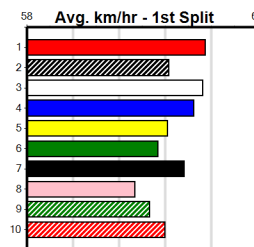

WARRNAMBOOL RACE 13

Distance: 390m, Race Type: Grade 5, Total Prizemoney: $2,925
1st: $1,950, 2nd: $600, 3rd: $300, 4th: $75

ICE ICE BABY (8) can show good early burn in her races and she will find this a lot easier than her most recent assignments. NAPIER BALE (1) is a strong type and he is drawn to atone for some luckless runs of late. MORAINIE MILEY (2) has claims

Watchdog Tips: 8 1 2 5 Bet: Win 8

Form Box Wgt Dist Track Date Time BON Margin 1st/2nd (Time) PIR Checked Comment W/R Split 1 S/P Grade
NAPIER BALE (NSW)[5] No luck of late, has the good draw, can atone $6.00
Owner(s): S Baulch
Sire: DYNA VILLA Dam: DYNA WINTER
Trainer: Shaun Baulch (Mortlake)

MORAINIE MILEY [5] Good record here, has early speed, threat $4.00
Owner(s): MORAINIE (SYN), G Judd, S Judd
Sire: BEAST UNLEASHED Dam: ASTON RIKU
Trainer: Briana Robertson-leech (Smeaton)

SCOTT TO BURN [5] Racing a tad below his best, needs to lift $7.50
Owner(s): M Keane
Sire: BEWILDERING Dam: SCOTT TO GIVE
Trainer: Mark Keane (Koroit)

TYPHOON THOMAS [5] Spared the lids last time, this is harder, no $10.00
Owner(s): MANY WINNERS (SYN), A Brookes, P Keane, G Dix, G Thomson, B Keane
Sire: ZAMBORA BROCKIE Dam: SISCO SIZZLE
Trainer: Peter Keane (Koroit)

STROMBOLI [5] Drops in class, solid turn of foot, keep safe $8.00
Owner(s): Ghost Syndicate (SYN), L Cardillo, G Roberts, B Markovic
Sire: ASTON DEE BEE Dam: SOMERTON MAY
Trainer: Dallan Klemke (Lara)