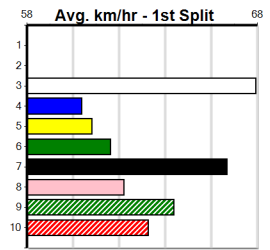

13 RACES TONIGHT

1
5:57PM

(VIC time)

Distance: 390m, Race Type: Maiden, Total Prizemoney: $2,535
1st: $1,680, 2nd: $520, 3rd: $260, 4th: $75

SIA RIOT (3) was backed for plenty when resuming from a spell here last week and she will be much better for the run. ASTON CASTLE (7) has been impressive in his past two and he can settle near the speed. ALL WHISKEY (8) has solid claims

Watchdog Tips: **3** **7** **8** **1** **Bet:** Box Quinella 3,7,8 ($10 for 333.33%)

Form	Box	Wgt	Dist	Track	Date	Time	BON	Margin	1st/2nd (Time)	PIR	Checked	Comment	WR	Split 1	S/P	Grade		
1	PATRIOT COUGAR [M] Well bred, in good hands, watch the betting $4.60																	
	BD Bitch Feb-23 Sire: FERNANDO BALE Dam: PATRIOT EARHART Trainer: Daryl Brennan (Napoleons)																	
	Owner(s): B Keel																	
	Winning Distances: < 300m (0) 300 - 399m (0) 400 - 499m (0) 500 - 599m (0) 600 - 699m (0) > 700m (0)																	
	Winning Weights:																	
	<table border="1"> <thead> <tr> <th>Bx</th> <th>1st</th> <th>2nd</th> <th>3rd</th> <th>4th</th> <th>5th</th> <th>6th</th> <th>7th</th> <th>8th</th> </tr> </thead> <tbody> <tr><td>1</td><td></td><td></td><td></td><td></td><td></td><td></td><td></td><td></td></tr> <tr><td>2</td><td></td><td></td><td></td><td></td><td></td><td></td><td></td><td></td></tr> <tr><td>3</td><td></td><td></td><td></td><td></td><td></td><td></td><td></td><td></td></tr> <tr><td>4</td><td></td><td></td><td></td><td></td><td></td><td></td><td></td><td></td></tr> <tr><td>5</td><td></td><td></td><td></td><td></td><td></td><td></td><td></td><td></td></tr> <tr><td>6</td><td></td><td></td><td></td><td></td><td></td><td></td><td></td><td></td></tr> <tr><td>7</td><td></td><td></td><td></td><td></td><td></td><td></td><td></td><td></td></tr> <tr><td>8</td><td></td><td></td><td></td><td></td><td></td><td></td><td></td><td></td></tr> </tbody> </table>																	
	Last 3 wins NOT included above																	
	<table border="1"> <tr><td>Prize Best</td><td></td><td></td><td></td><td></td><td></td><td></td><td></td><td>$0</td></tr> <tr><td>Starts</td><td></td><td></td><td></td><td></td><td></td><td></td><td></td><td>FSH</td></tr> <tr><td>Trk/Dts</td><td></td><td></td><td></td><td></td><td></td><td></td><td></td><td>0-0-0-0</td></tr> <tr><td>APM</td><td></td><td></td><td></td><td></td><td></td><td></td><td></td><td>0-0-0-0</td></tr> <tr><td></td><td></td><td></td><td></td><td></td><td></td><td></td><td></td><td>0</td></tr> </table>																	
	2	ASTON GIRL [M] Bred to have plenty of early pace, watch betting $6.50																
		BD Bitch Feb-23 Sire: ASTON FASTNET Dam: ASTON CORINNA Trainer: Jonathon Malone (Winslow)																
Owner(s): R Borda																		
Winning Distances: < 300m (0) 300 - 399m (0) 400 - 499m (0) 500 - 599m (0) 600 - 699m (0) > 700m (0)																		
Winning Weights:																		
<table border="1"> <thead> <tr> <th>Bx</th> <th>1st</th> <th>2nd</th> <th>3rd</th> <th>4th</th> <th>5th</th> <th>6th</th> <th>7th</th> <th>8th</th> </tr> </thead> <tbody> <tr><td>1</td><td></td><td></td><td></td><td></td><td></td><td></td><td></td><td></td></tr> <tr><td>2</td><td></td><td></td><td></td><td></td><td></td><td></td><td></td><td></td></tr> <tr><td>3</td><td></td><td></td><td></td><td></td><td></td><td></td><td></td><td></td></tr> <tr><td>4</td><td></td><td></td><td></td><td></td><td></td><td></td><td></td><td></td></tr> <tr><td>5</td><td></td><td></td><td></td><td></td><td></td><td></td><td></td><td></td></tr> <tr><td>6</td><td></td><td></td><td></td><td></td><td></td><td></td><td></td><td></td></tr> <tr><td>7</td><td></td><td></td><td></td><td></td><td></td><td></td><td></td><td></td></tr> <tr><td>8</td><td></td><td></td><td></td><td></td><td></td><td></td><td></td><td></td></tr> </tbody> </table>																		
Last 3 wins NOT included above																		
<table border="1"> <tr><td>Prize Best</td><td></td><td></td><td></td><td></td><td></td><td></td><td></td><td>$0</td></tr> <tr><td>Starts</td><td></td><td></td><td></td><td></td><td></td><td></td><td></td><td>FSH</td></tr> <tr><td>Trk/Dts</td><td></td><td></td><td></td><td></td><td></td><td></td><td></td><td>0-0-0-0</td></tr> <tr><td>APM</td><td></td><td></td><td></td><td></td><td></td><td></td><td></td><td>0-0-0-0</td></tr> <tr><td></td><td></td><td></td><td></td><td></td><td></td><td></td><td></td><td>0</td></tr> </table>																		
3		SIA RIOT [M] Backed for plenty here last week, go close $3.20																
		BK Bitch Sep-22 Sire: ALLEN DEED Dam: BLUE SKY RIOT Trainer: Colin Bermingham (Mount Mercer)																
	Owner(s): S Camden-bermingham																	
	Winning Distances: < 300m (0) 300 - 399m (0) 400 - 499m (0) 500 - 599m (0) 600 - 699m (0) > 700m (0)																	
	Winning Weights: