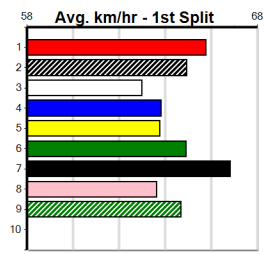

SPORTSBET SAME RACE MULTI

Distance: 390m, Race Type: Grade 7, Total Prizemoney: $2,925
1st: $1,950, 2nd: $600, 3rd: $300, 4th: $75

PAW EDEN (6) has turned in some handy performances at Horsham to date and she looks suited in this event. TINKER NICK (4) is showing plenty of promise and he can lead for a long way, while BIG BOY JETT (7) just needs a little luck early on.

Watchdog Tips: 6 4 7 1 Bet: Win 6

NEIGHBOURS ALARM [7] Rarely wins but never too far away, respect $8.00
WRF Dog Dec-21 Sire: SENNACHIE Dam: MEPUNGA DASHA
Owner(s): P Keane
Trainer: Mark Keane (Koroit)

PANAMA REBEL [7] Solid record here, can sneak into a place $7.50
BK Bitch Dec-22 Sire: SUPERIOR PANAMA Dam: STELLA RHODE
Owner(s): OKAY JIM (SYN), B O'keefe, J O'keefe
Trainer: Barry O'keefe (Wangoom)

PAW VANCOUVER (NSW)[7] Form and confidence has tapered off, tough ask $10.00
BD Bitch Feb-23 Sire: CHRISTO BALE Dam: WINNIE ALLEN
Owner(s): B Wheeler
Trainer: Daniel Gibbons (Avalon)

TINKER NICK [7] Shows promise, can pounce on the arm, danger $4.00
WRF Dog Jan-22 Sire: FERNANDO BALE Dam: TINKER MARY
Owner(s): Burns Racing (SYN), C Burns, J Burns
Trainer: Jennifer Burns (Balliang)

ASTON CIARRA [7] Steady maiden winner, draw is a worry, no $21.00
BK Bitch Jan-22 Sire: ASTON DEE BEE Dam: ASTON CORINNA
Owner(s): R Borda
Trainer: Aimee Drew (Winslow)

1

2

3

4

5