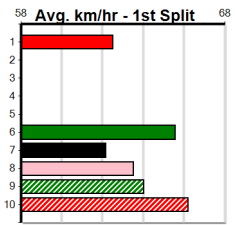

SPORTSBET SET A DEPOSIT LIMIT

Distance: 400m, Race Type: Maiden, Total Prizemoney: $2,535
1st: $1,680, 2nd: $520, 3rd: $260, 4th: $75

1
7:12PM
(VIC time)

Watchdog Tips: **0** **0** **0** **0** **Bet:**

Form	Box	Weight	Dist	Track	Date	Time	BON	Margin	1st/2nd (Time)	PIR	Checked	Comment	W/R	Split 1	S/P	Grade	Winning Boxes								
1																		1	2	3	4	5	6	7	8
WHISKEY BRAWL [M]																									
BD	D				Jun-23				WHISKEY RIOT									SPANDAU BALLET							
Trainer: Jason Sharp (Lara)																	Prize Best $0.00								
5th (4) 28.7 400 WGL R2 04-Feb-25 23.48 22.36 11.00LARKA AIR (22.72) S/65 . . . . 8.74 $12.80 M																	FSH								
Owner(s): Vi Alskar Hundar (SYN), A Lie, J Sharp																	Starts 1-0-0-0								
																	Trk/Dst 0-0-0-0								
																	APM $0								
2																		1	2	3	4	5	6	7	8
ZIPPING SANDCHEZ (NSW)[M]																									
BK	D				Jun-23				ZACK MONELLI									ZIPPING MIRANDA							
Trainer: Brooke Ennis (Avalon)																	Prize Best $0								
Owner(s): Hallinan Hallinan (SYN), M Hallinan, F Hallinan																	FSH								
																	Starts 0-0-0-0								
																	Trk/Dst 0-0-0-0								
																	APM $0								
3																		1	2	3	4	5	6	7	8
TEARS IN RAIN [M]																									
BK	D				Apr-23				BERNARDO									THANK YOU JILL							
Trainer: Peter Desmond (Waubra)																	Prize Best $0								
Owner(s): P Desmond																	FSH								
																	Starts 0-0-0-0								
																	Trk/Dst 0-0-0-0								
																	APM $0								
4																		1	2	3	4	5	6	7	8
MIA MADELLA (SA)[M]																									
BK	B				Nov-22				FERAL FRANKY									SWIFT TIMING							
Trainer: Brendan Middling (Rockbank)																	Prize Best $0								
Owner(s): B Middling																	FSH								
																	Starts 0-0-0-0								
																	Trk/Dst 0-0-0-0								
																	APM $0								
5																		1	2	3	4	5	6	7	8
REIKO BATTY [M]																									
BK	D				Apr-23				FABREGAS									REIKO MARTINI							
Trainer: Michelle Mallia (Avalon)																	Prize Best $0.00								
Owner(s): J Fry																	FSH								
																	Starts 0-0-0-0								
																	Trk/Dst 0-0-0-0								
																	APM $0								
6																		1	2	3	4	5	6	7	8
ASTON BONDI [M]																									
BD	B				Apr-23				TOMMY SHELBY									ASTON MIRAGE							
Trainer: Craig Treherne (Lara)																	Prize Best $0.00								
F (4) 26.0 525 MEP R3 05-Feb-25 0.00 29.93 .GOLD CLASS COOL (30.85) M/1 . V5 . 5.19 $12.60 MH																	FSH								
Owner(s): R Borda																	Starts 1-0-0-0								
																	Trk/Dst 0-0-0-0								
																	APM $0								
7																		1	2	3	4	5	6	7	8
DOWN TOWN MOLLY [M]																									
BK	B				Jan-23				ASTON DEE BEE									UPTOWN TRIxie							
Trainer: Ian Hopper (Werribee)																	Prize Best $0.00