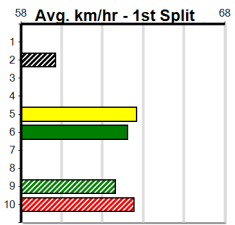

THE BECKLEY CENTRE GEELONG

Distance: 400m, Race Type: Maiden, Total Prizemoney: $2,535
1st: $1,680, 2nd: $520, 3rd: $260, 4th: $75

2

7:27PM
(VIC time)

Watchdog Tips:

0 0 0 0

Bet:

Form	Box	Weight	Dist	Track	Date	Time	BON	Margin	1st/2nd (Time)	PIR	Checked	Comment	W/R	Split 1	S/P	Grade	Winning Boxes															
1	ASGARI BOY (SA)[M]	BK	D	May-23	ASTON RUPEE				OAKVALE BEAUTY									1	2	3	4	5	6	7	8							
																	Prize								$0.00							
																	Best								FSH							
																	Starts								0-0-0-0							
																	Trk/Dst								0-0-0-0							
																	APM								$0							
2	BALLET MISTRESS [M]	BE	B	Jun-23	WHISKEY RIOT				SPANDAU BALLET									1	2	3	4	5	6	7	8							
																	Prize								$0.00							
																	Best								FSH							
																	Starts								1-0-0-0							
																	Trk/Dst								0-0-0-0							
																	APM								$0							
3	SARSAPARILLA KID [M]	F	B	Feb-23	KOBLENZ				KHLO MONEY									1	2	3	4	5	6	7	8							
																	Prize								$0							
																	Best								FSH							
																	Starts								0-0-0-0							
																	Trk/Dst								0-0-0-0							
																	APM								$0							
4	ZIPPING BENJI (NSW)[M]	RBD	D	Jun-23	ZACK MONELLI				ZIPPING MIRANDA									1	2	3	4	5	6	7	8							
																	Prize								$0							
																	Best								FSH							
																	Starts								0-0-0-0							
																	Trk/Dst								0-0-0-0							
																	APM								$0							
5	HOW DELIGHTFUL [M]	BK	B	Jul-23	SHIMA SHINE				LOVE HEART									1	2	3	4	5	6	7	8							
																	Prize								$0.00							
																	Best								FSH							
																	Starts								1-0-0-0							
																	Trk/Dst								0-0-0-0							
																	APM								$0							
6	REIKO MIMOSA [M]	BK	B	Apr-23	FABREGAS				REIKO MARTINI									1	2	3	4	5	6	7	8							
																	Prize								$0.00							
																	Best								FSH							
																	Starts								1-0-0-0							
																	Trk/Dst								0-0-0-0							
																	APM								$0							
7	ZIPPING RUPERT (NSW)[M]	BK	D	Jun-23	ZACK MONELLI				ZIPPING MIRANDA									1	2	3	4	5	6	7	8							
																	Prize								$0							
																	Best								FSH							
																	Starts								0-0-0-0							
																	Trk/Dst								0-0-0-0							
																	APM								$0							
8	NEVERMIND [M]	BK	D	Mar-23	ASTON RUPEE				MEPUNGA KATIE									1	2	3	4	5	6	7	8							
																	Prize								$0							
																	Best								FSH							
																	Starts								0-0-0-0