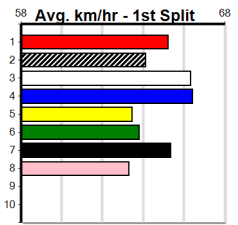

6

8:52PM
(VIC time)

Watchdog Tips: **0 0 0 0** Bet: **0**