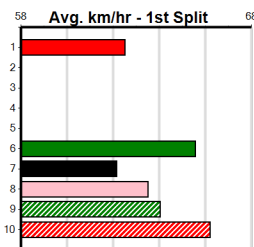

SPORTSBET SET A DEPOSIT LIMIT

Distance: 400m, Race Type: Maiden, Total Prizemoney: $2,535
1st: $1,680, 2nd: $520, 3rd: $260, 4th: $75

Watchdog Tips: ☐ ☐ ☐ ☐ ☐ Bet:

Form Box	Wgt	Dist	Track	Date	Time	BON	Margin	1st/2nd (Time)	PIR	Checked	Comment	WR	Split 1	S/P	Grade

1

WHISKEY BRAWL [M]
BD Dog Jun-23 Sire: WHISKEY RIOT Dam: SPANAU BALLET
Owner(s): Vi Alskar Hundar (SYN), A Lie, J Sharp
Winning Distances: < 300m (0) 300 - 399m (0) 400 - 499m (0) 500 - 599m (0) 600 - 699m (0) > 700m (0)
Winning Weights:
5th (4) 28.7 400 WGL R2 04-Feb-25 23.48 22.36 11.00 ARKA AIR (22.72) S/65 8.74 $12.80 M

Trainer: Jason Sharp (Lara)

Box History

Bx	1st	2nd	3rd	4th	5th	6th	7th	8th
1								
2								
3								
4					1			
5								
6								
7								
8								

Last 3 wins NOT included above

Prize Best	$0.00
Starts	FSH 1-0-0-0
Trk/Dts	0-0-0-0
APM	0

2

ZIPPING SANDCHEZ (NSW)[M]
BK Dog Jun-23 Sire: ZACK MONELLI Dam: ZIPPING MIRANDA
Owner(s): Hallinan Hallinan (SYN), M Hallinan, F Hallinan
Winning Distances: < 300m (0) 300 - 399m (0) 400 - 499m (0) 500 - 599m (0) 600 - 699m (0) > 700m (0)
Winning Weights:

Trainer: Brooke Ennis (Avalon)

Box History

Bx	1st	2nd	3rd	4th	5th	6th	7th	8th
1								
2								
3								
4								
5								
6								
7								
8								

Last 3 wins NOT included above

Prize Best	$0
Starts	FSH 0-0-0-0
Trk/Dts	0-0-0-0
APM	0

3

TEARS IN RAIN [M]
BK Dog Apr-23 Sire: BERNARDO Dam: THANK YOU JILL
Owner(s): P Desmond
Winning Distances: < 300m (0) 300 - 399m (0) 400 - 499m (0) 500 - 599m (0) 600 - 699m (0) > 700m (0)
Winning Weights:

Trainer: Peter Desmond (Waubra)

Box History

Bx	1st	2nd	3rd	4th	5th	6th	7th	8th
1								
2								
3								
4								
5								
6								
7								
8								

Last 3 wins NOT included above

Prize Best	$0
Starts	FSH 0-0-0-0
Trk/Dts	0-0-0-0
APM	0

4

MIA MADELLA (SA)[M]
BK Bitch Nov-22 Sire: FERAL FRANKY Dam: SWIFT TIMING
Owner(s): B Middling
Winning Distances: < 300m (0) 300 - 399m (0) 400 - 499m (0) 500 - 599m (0) 600 - 699m (0) > 700m (0)
Winning Weights:

Trainer: Brendan Middling (Rockbank)

Box History

Bx	1st	2nd	3rd	4th	5th	6th	7th	8th
1								
2								
3								
4								
5								
6								
7								
8								

Last 3 wins NOT included above

Prize Best	$0
Starts	FSH 0-0-0-0
Trk/Dts	0-0-0-0
APM	0

5

REIKO BATTY [M]
BK Dog Apr-23 Sire: FABREGAS Dam: REIKO MARTINI
Owner(s): J Fry
Winning Distances: < 300m (0) 300 - 399m (0) 400 - 499m (0) 500 - 599m (0) 600 - 699m (0) > 700m (0)
Winning Weights:

Trainer: Michelle Mallia (Avalon)

Box History

Bx	1st	2nd	3rd	4th	5th	6th	7th	8th
1								
2								
3								
4								
5								
6								
7								
8								

Last 3 wins NOT included above

Prize Best	$0.00
Starts	FSH 0-0-0-0
Trk/Dts	0-0-0-0
APM	0