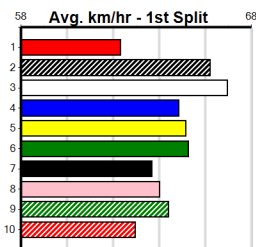

Owner(s):

Winning Distances: < 300m (0) 300 - 399m (0) 400 - 499m (0) 500 - 599m (0) 600 - 699m (0) > 700m (0)

Winning Weights: Box History

MELBOURNE CONTAINER PARK

Distance: 400m, Race Type: Mixed 6/7, Total Prizemoney: \$2,925
1st: \$1,950, 2nd: \$600, 3rd: \$300, 4th: \$75