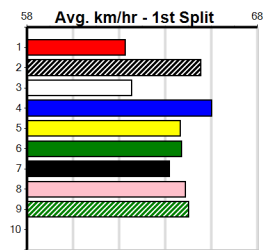

TOPCAT VIDEO PRODUCTIONS

Distance: 400m, Race Type: Grade 5, Total Prizemoney: $2,925
1st: $1,950, 2nd: $600, 3rd: $300, 4th: $75

Watchdog Tips: ☐ ☐ ☐ ☐ ☐

Bet:

1

SAM'S BOY [5]
BKW Dog Jun-21 Sire: ORSON ALLEN Dam: QUEENIE JEAN Trainer: Correy Grenfell (Anakie)
Owner(s): C Grenfell
Winning Distances: < 300m (0) 300 - 399m (3) 400 - 499m (6) 500 - 599m (0) 600 - 699m (0) > 700m (0)
Winning Weights: 30.8(1) 31.1(1) 31.3(1) 31.5(1) 31.6(1) 31.9(1) 32.3(1) 32.6(1) 32.9(1)

Box	1st	2nd	3rd	4th	5th	6th	7th	8th
1	3	1	1	1	1	5		
2	1	2	2	1	1	2	2	1
3	1				1	3	1	2
4		1	2	1	2	1	1	
5	1	1	3			1	1	1
6			1	2		3	1	1
7	2	1			1	1		2
8	1	3	1	2	3	4		

Prize Best Starts Trk/Dts APM: $14110.00, 23.04(8)-30/11/24, 77-9-9-10, 20-2-2-1, 2712

2

QUILLA REEF [5]
BK Bitch Feb-21 Sire: FERNANDO BALE Dam: BOQUILLA Trainer: Wayne Gray (Wendouree)
Owner(s): R Boag
Winning Distances: < 300m (0) 300 - 399m (13) 400 - 499m (0) 500 - 599m (0) 600 - 699m (0) > 700m (0)
Winning Weights: 25.6(1) 25.7(1) 25.8(3) 25.9(3) 26.0(2) 26.3(1) 26.4(2)

Box	1st	2nd	3rd	4th	5th	6th	7th	8th
1	5	1	4	1	1	1	1	2
2		1	1	3	2	1		1
3	1	1	2					2
4		2	3	2	1	1		
5		2		1	1	1	3	2
6	4	2		2		1	1	3
7	1	2	1	1	1			
8	2	1	4					

Prize Best Starts Trk/Dts APM: $26810.00, 22.82(1)-14/1/25, 79-13-12-13, 10-0-2-3, 3425

3

NO BAD DEED [5]
F Dog Nov-22 Sire: FERAL FRANKY Dam: NO GOOD DEED Trainer: Wendy Saathoff (Toolern Vale)
Owner(s): PAYDHOFF (SYN), W Saathoff, S Payne
Winning Distances: < 300m (0) 300 - 399m (3) 400 - 499m (0) 500 - 599m (0) 600 - 699m (0) > 700m (0)
Winning Weights: 31.5(1) 32.0(1) 32.2(1)

Box	1st	2nd	3rd	4th	5th	6th	7th	8th
1		1	1	1				
2	1							
3						1		
4								1
5					1			
6						1	1	
7								
8	2	1						

Prize Best Starts Trk/Dts APM: $8375.00, 23.09(3)-28/11/24, 12-3-2-1, 1-0-0-0, 4495

4

YOU WIN [5]
F Dog Oct-22 Sire: ASTON RUPEE Dam: VOLTAGE SPIKE Trainer: Tracey Deglaitis (Moolap)
Owner(s): T Deglaitis
Winning Distances: < 300m (0) 300 - 399m (0) 400 - 499m (3) 500 - 599m (0) 600 - 699m (0) > 700m (0)
Winning Weights: 34.7(1) 35.0(1) 35.1(1)

Box	1st	2nd	3rd	4th	5th	6th	7th	8th
1	3							
2								
3		1						
4								1
5								1
6			1				1	
7								
8						1		

Prize Best Starts Trk/Dts APM: $3480.00, 22.76(1)-26/11/24, 9-3-1-1, 8-3-1-1, 2056

5

CLOSE COMBAT [5]
BK Dog Feb-22 Sire: FABREGAS Dam: GEORGIA KATE Trainer: Kyle Goodwin (Hamilton)
Owner(s): K Patzel
Winning Distances: < 300m (0) 300 - 399m (4) 400 - 499m (4) 500 - 599m (0) 600 - 699m (0) > 700m (0)
Winning Weights: 33.6(1) 34.6(1) 34.7(1) 34.9(2) 35.2(1) 35.6(1) 35.8(1)

Box	1st	2nd	3rd	4th	5th	6th	7th	8th
1	1	2	4	1	1	1		
2		1	1	1		2		
3				2			1	
4	2	2		1	1	1		
5					2		1	
6	3	1	2	1	1	1		
7	2	1			3	1	2	
8	2	1				1	1	

Prize Best Starts Trk/Dts APM: $14770.63, 22.62(2)-14/6/24, 51-8-9-8, 7-1-2-1, 5814