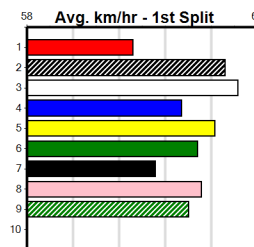

Owner(s):

Winning Distances: < 300m (0) 300 - 399m (0) 400 - 499m (0) 500 - 599m (0) 600 - 699m (0) > 700m (0)

Winning Weights:

Box History

DOWNLOAD THE WATCHDOG APP

Distance: 400m, Race Type: Grade 5, Total Prizemoney: \$2,925
1st: \$1,950, 2nd: \$600, 3rd: \$300, 4th: \$75