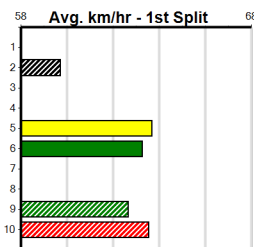

THE BECKLEY CENTRE GEELONG

Distance: 400m, Race Type: Maiden, Total Prizemoney: $2,535
1st: $1,680, 2nd: $520, 3rd: $260, 4th: $75

Watchdog Tips: ☐ ☐ ☐ ☐ ☐ Bet: ☐

Form Box	Wgt	Dist	Track	Date	Time	BON	Margin	1st/2nd (Time)	PIR	Checked	Comment	WR	Split 1	S/P	Grade

1

ASGARI BOY (SA)[M]
BK Dog May-23 Sire: ASTON RUPEE Dam: OAKVALE BEAUTY
Owner(s): B Gaspari
Winning Distances: < 300m (0) 300 - 399m (0) 400 - 499m (0) 500 - 599m (0) 600 - 699m (0) > 700m (0)
Winning Weights:

Bx	1st	2nd	3rd	4th	5th	6th	7th	8th
1								
2								
3								
4								
5								
6								
7								
8								

Last 3 wins NOT included above

Prize Best	$0.00
Starts	0-0-0-0
Trk/Dts	0-0-0-0
APM	0

Trainer: Jason Sharp (Lara)

2

BALLET MISTRESS [M]
BE Bitch Jun-23 Sire: WHISKEY RIOT Dam: SPANAU BALLET
Owner(s): Vi Alskar Hundar (SYN), A Lie, J Sharp
Winning Distances: < 300m (0) 300 - 399m (0) 400 - 499m (0) 500 - 599m (0) 600 - 699m (0) > 700m (0)
Winning Weights:

7th (3)	Wgt	Dist	Track	Date	Time	BON	Margin	1st/2nd (Time)	PIR	Checked	Comment	WR	Split 1	S/P	Grade
27.5	400	WGL	R3	04-Feb-25	23.75	22.36	12.00	ANGRY ELLIE (22.95)	S/77						

Last 3 wins NOT included above

Bx	1st	2nd	3rd	4th	5th	6th	7th	8th
1								
2								
3							1	
4								
5								
6								
7								
8								

Prize Best	$0.00
Starts	1-0-0-0
Trk/Dts	0-0-0-0
APM	0

Trainer: Dylan Sharp (Lara)

3

SARSAPARILLA KID [M]
F Bitch Feb-23 Sire: KOBLENZ Dam: KHLO MONEY
Owner(s): A Matheson
Winning Distances: < 300m (0) 300 - 399m (0) 400 - 499m (0) 500 - 599m (0) 600 - 699m (0) > 700m (0)
Winning Weights:

Bx	1st	2nd	3rd	4th	5th	6th	7th	8th
1								
2								
3								
4								
5								
6								
7								
8								

Last 3 wins NOT included above

Prize Best	$0
Starts	0-0-0-0
Trk/Dts	0-0-0-0
APM	0

Trainer: Paul Bartolo (Little River)

4

ZIPPING BENJI (NSW)[M]
RBD Dog Jun-23 Sire: ZACK MONELLI Dam: ZIPPING MIRANDA
Owner(s): Hallinan Hallinan (SYN), M Hallinan, F Hallinan
Winning Distances: < 300m (0) 300 - 399m (0) 400 - 499m (0) 500 - 599m (0) 600 - 699m (0) > 700m (0)
Winning Weights:

Bx	1st	2nd	3rd	4th	5th	6th	7th	8th
1								
2								
3								
4								
5								
6								
7								
8								

Last 3 wins NOT included above

Prize Best	$0
Starts	0-0-0-0
Trk/Dts	0-0-0-0
APM	0

Trainer: Brooke Ennis (Avalon)

5

HOW DELIGHTFUL [M]
BK Bitch Jul-23 Sire: SHIMA SHINE Dam: LOVE HEART
Owner(s): J Sharp
Winning Distances: < 300m (0) 300 - 399m (0) 400 - 499m (0) 500 - 599m (0) 600 - 699m (0) > 700m (0)
Winning Weights:

7th (3)	Wgt	Dist	Track	Date	Time	BON	Margin	1st/2nd (Time)	PIR	Checked	Comment	WR	Split 1	S/P	Grade
27.8	400	WGL	R1	04-Feb-25	23.63	22.36	13.00	WINIFRED MARY (22.76)	S/45						

Last 3 wins NOT included above

Bx	1st	2nd	3rd	4th	5th	6th	7th	8th
1								
2								
3							1	
4								
5								
6								
7								
8								

Prize Best	$0.00
Starts	1-0-0-0
Trk/Dts	0-0-0-0
APM	0

Trainer: Jason Sharp (Lara)