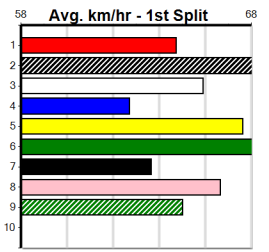

10

Geelong

3

7:50PM

(VIC time)

MILLERS MUZZLES

Distance: 400m, Race Type: Grade 5, Total Prizemoney: \$2,925
1st: \$1,950, 2nd: \$600, 3rd: \$300, 4th: \$75

Watchdog Tips: