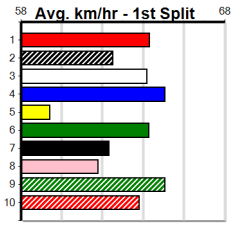

Healesville

SPORTSBET NOBODY DOES IT EASIER

Distance: 300m, Race Type: Tier 3 - Maiden, Total Prizemoney: $1,530
1st: $1,000, 2nd: $320, 3rd: $160, 4th: $50

1

10:47AM

(VIC time)

Watchdog Tips:

0 0 0 0

Bet:

Form	Box	Weight	Dist	Track	Date	Time	BON	Margin	1st/2nd (Time)	PIR	Checked	Comment	W/R	Split 1	S/P	Grade

1 ASSAULT STRIKE [M]																	Winning Boxes								
BK	D	May-22	LK'S CRUSHN IT	MISS BOOMING														1	2	3	4	5	6	7	8
Trainer: Jordan Formosa (Heathcote)																	Prize Best $1,780.00								
2nd (1) 31.4 390 SHP R1 06-Jan-25 22.86 22.07 1.75LGGOT A HABIT (22.75) Q/22 . . . 8.53 $3.00 M																	Best 17.58								
2nd (7) 31.4 390 SHP R1 09-Jan-25 22.52 22.20 0.25LKRUGER ICON (22.51) M/11 . . . 8.60 $3.50 M																	Starts 9-0-3-2								
8th (3) 31.8 425 BEN R3 15-Jan-25 25.85 24.09 17.00LULTIMATE BLEND (24.67) M/788 . . . V0 . 6.93 $4.90 M																	Trk/Dst 2-0-0-1								
ST (-) 31.5 390 SHP 10-Feb-25 22.92 10.00LTrial Cleared M/33 . . . 3of4 . . $.																	APM $1360								
Owner(s): S Arter																									

2 BONDED [M]																	Winning Boxes								
F	B	Jan-23	ASTON RUPEE	MY DEWANA PENNY														1	2	3	4	5	6	7	8
Trainer: Ronald Martin (Albion)																	Prize Best $715.00								
5th (3) 27.0 300 HVL R1 19-Jan-25 17.24 16.50 5.50LVOLTAGE (16.88) M/5 . . . 4.10 $9.40 MF																	Best 17.24								
2nd (8) 27.2 300 HVL R1 22-Jan-25 17.29 16.88 3.5LKIANI STAR (17.05) Q/3 . . . SW . 4.16 $2.30 M																	Starts 7-0-2-0								
8th (6) 27.4 390 BAL R1 03-Feb-25 23.32 22.23 13.00LDOONGALLA BOY (22.47) M/78 . . . . 9.00 $9.40 T3-M																	Trk/Dst 4-0-1-0								
2nd (5) 27.7 390 BAL R1 08-Feb-25 22.75 22.06 1.00LLADY BOMBSHELL (22.69) Q/12 . . . . 8.51 $10.40 M																	APM $700								
Owner(s): R Martin																									

3 ELLEN ROSE [M]																	Winning Boxes								
BK	B	Sep-22	SHIMA SHINE	ABSOLUTE DELIGHT														1	2	3	4	5	6	7	8
Trainer: Raymond Henness (Mount Camel)																	Prize Best $520.00								
2nd (4) 28.5 390 SHP R1 27-Jan-25 22.55 22.23 2.00LMISCLASSIFIED (22.43) Q/22 . . . . 8.66 $10.50 M																	Best FSH								
6th (2) 28.1 450 BAL R1 05-Feb-25 26.22 25.25 9.50LZAMBORA BLISS (25.57) M/448 . . . W 6.72 $11.80 M																	Starts 2-0-1-0								
Owner(s): M Reardon																	Trk/Dst 0-0-0-0								
																	APM $520								

4 BLUE SKYLARK [M]																	Winning Boxes								
BE	B	Feb-23	ASTON RUPEE	UP HILL JILL														1	2	3	4	5	6	7	8
Trainer: Garry Johnson (Chum Creek)																	Prize Best $1,250.00								
6th (2) 31.9 350 HVL R2 10-Jan-25 20.21 19.60 3.00LZINZAN HOLLY (20.02) M/4 . . . . 6.75 $4.60 T3-M																	Best 17.16								
3rd (7) 31.4 300 HVL R2 12-Jan-25 17.44 16.68 3.5LMANDOLIN WIND (17.21) M/5 . . . . 4.13 $9.20 MH																	Starts 9-0-2-1								
4th (8) 31.4 300 HVL R1 19-Jan-25 17.16 16.50 4.25LVOLTAGE (16.88) M/4 . . . . 4.07 $30.20 MF																	Trk/Dst 2-0-0-1								
5th (2) 31.9 400 WGL R2 31-Jan-25 23.43 22.29 8.00LCOLLINDA BLINDER (22.87) M/33 . . . . 8.51 $23.50 M																	APM $832								
Owner(s): R Geall																									

5 VISTA WHY [M]																	Winning Boxes								
BK	D	Oct-22	ASTON RUPEE	GYPSY VISTA														1	2	3	4	5	6	7	8
Trainer: Donna Knight (Talbot)																	Prize Best $1,495.00								
7th (1) 35.8 390 BAL R2 18-Jan-25 23.58 22.22 17.00LHOOKED ON JING (22.43) Q/77 . . . SW . 9.21 $20.30 T3-M																	Best 17.66								
7th (6) 35.7 410 HOR R1 21-Jan-25 24.57 22.87 13.00LPAW LINDEN (23.72) M/77 . . . . 11.22 $48.80 M																	Starts 30-0-0-7								
3rd (8) 35.5 300 HVL R2 29-Jan-25 17.66 17.09 3.25LLIKE A BLAZE (17.45) M/7 . . . . 4.20 $12.40 M																	Trk/Dst 1-0-0-1								
6th (8) 35.5 390 BAL R1 03-Feb-25 23.04 22.23 8.50LDOONGALLA BOY (22.47) S/87 . . . . 9.03 $118.80 T3-M																	APM $701								
Owner(s): D Knight