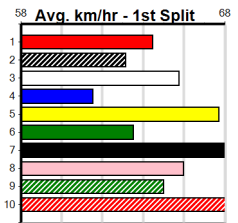

CENTRAL SCAFFOLDS

Distance: 300m, Race Type: Grade 5 T3, Total Prizemoney: $1,530
1st: $1,000, 2nd: $320, 3rd: $160, 4th: $50

11

2:07PM

(VIC time)

Watchdog Tips: [0] [0] [0] [0] **Bet:** [ ]