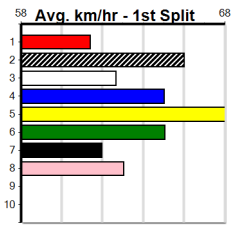

Healesville

PITSTOP MOWER REPAIRS (1-2 WINS)

Distance: 350m, Race Type: Tier 3 - Restricted Win, Total Prizemoney: $1,530
1st: $1,000, 2nd: $320, 3rd: $160, 4th: $50

7

12:35PM

(VIC time)

Watchdog Tips:

0 0 0 0

Bet: