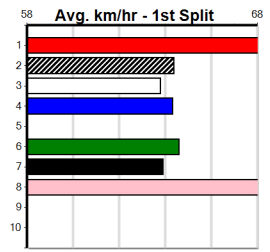

Owner(s): Sire: Dam: Trainer:
Winning Distances: < 300m (0) 300 - 399m (0) 400 - 499m (0) 500 - 599m (0) 600 - 699m (0) > 700m (0)
Winning Weights: Box History

MONTROSE IGA LIQUOR

Distance: 350m, Race Type: Grade 5 T3, Total Prizemoney: \$1,530
1st: \$1,000, 2nd: \$320, 3rd: \$160, 4th: \$50