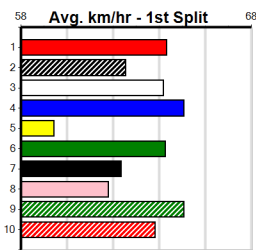

Watchdog Tips: [ ] [ ] [ ] [ ] Bet: [ ]

Form Box Wgt Dist Track Date Time BON Margin 1st/2nd (Time) PIR Checked Comment W/R Split 1 S/P Grade

ASSAULT STRIKE [M]
BK Dog May-22 Sire: LK'S CRUSHN IT Dam: MISS BOOMING Trainer: Jordan Formosa (Heathcote)
Owner(s): S Arter
Winning Distances: < 300m (0) 300 - 399m (0) 400 - 499m (0) 500 - 599m (0) 600 - 699m (0) > 700m (0)
Winning Weights:
5th (5) 30.4 300 HVL R1 02-Oct-24 17.58 16.91 3.5L ASTON HONCHO (17.34) M/3 . . . . 4.07 $6.20 M
3rd (7) 30.4 300 HVL R1 09-Oct-24 17.95 16.85 10.00 ARCHER EIGHT (17.26) . . . SW . . $4.80 M
3rd (2) 30.7 390 SHP R1 23-Dec-24 22.69 22.17 1.75L TURBO TERROR (22.59) Q/22 . . . VO . . 8.55 $31.40 M
2nd (5) 31.0 390 SHP R3 02-Jan-25 22.93 22.20 7.00L PAW CALGARY (22.47) Q/32 . . . . . 8.63 $9.60 T3-M
2nd (1) 31.4 390 SHP R1 06-Jan-25 22.86 22.07 1.75L GOT A HABIT (22.75) Q/22 . . . . . 8.53 $3.00 M
2nd (7) 31.4 390 SHP R1 09-Jan-25 22.52 22.20 0.25L KRUGER ICON (22.51) M/11 . . . . . 8.60 $3.50 M
8th (3) 31.8 425 BEN R3 15-Jan-25 25.85 24.09 17.00 ULTIMATE BLEND (24.67) M/788 . . . VO . . 6.93 $4.90 M
ST (-) 31.5 390 SHP 10-Feb-25 22.92 . . . . . 10.00 Trial Cleared M/33 . . . 3of4 . . . ST

Box History

Bx	1st	2nd	3rd	4th	5th	6th	7th	8th
1								
2		1						
3			1					1
4								
5		1			1			
6								
7		1	1					
8								

Prize Best $1780.00
Starts 17.58(5)-2/10/24
Trk/Dts 9-0-3-2
APM 2-0-0-1
1360

BONDED [M]
F Bitch Jan-23 Sire: ASTON RUPEE Dam: MY DEWANA PENNY Trainer: Ronald Martin (Albion)
Owner(s): R Martin
Winning Distances: < 300m (0) 300 - 399m (0) 400 - 499m (0) 500 - 599m (0) 600 - 699m (0) > 700m (0)
Winning Weights:
8th (5) 27.4 300 HVL R1 22-Dec-24 17.55 16.54 12.00 FURIOSO RICK (16.77) M/5 . . . . 4.09 $37.50 M
F (2) 27.4 425 BEN R3 27-Dec-24 0.00 23.73 . PAW TORRIE (24.26) M/588 . . . VO . . 6.71 $75.10 MH
4th (4) 26.7 300 HVL R1 12-Jan-25 17.34 16.68 2.25L MAJOR MISTAKE (17.19) Q/1 . . . . . 4.00 $9.30 MH
5th (3) 27.0 300 HVL R1 19-Jan-25 17.24 16.50 5.50L VOLTAGE (16.88) M/5 . . . . . 4.10 $9.40 MF
2nd (8) 27.2 300 HVL R1 22-Jan-25 17.29 16.88 3.5L KIANI STAR (17.05) Q/3 . . . SW . . 4.16 $2.30 M
8th (6) 27.4 390 BAL R1 03-Feb-25 23.32 22.23 13.00 DOONGALLA BOY (22.47) M/78 . . . . . 9.00 $9.40 T3-M
2nd (5) 27.7 390 BAL R1 08-Feb-25 22.75 22.06 1.00L LADY BOMBSHELL (22.69) Q/12 . . . . . 8.51 $10.40 M

Box History

Bx	1st	2nd	3rd	4th	5th	6th	7th	8th
1								
2								
3						1		
4				1				
5		1						1
6								1
7								
8		1						

Prize Best $715.00
Starts 17.24(3)-19/1/25
Trk/Dts 7-0-2-0
APM 4-0-1-0
700

ELLEN ROSE [M]
BK Bitch Sep-22 Sire: SHIMA SHINE Dam: ABSOLUTE DELIGHT Trainer: Raymond Henness (Mount Camel)
Owner(s): M Reardon
Winning Distances: < 300m (0) 300 - 399m (0) 400 - 499m (0) 500 - 599m (0) 600 - 699m (0) > 700m (0)
Winning Weights:
2nd (4) 28.5 390 SHP R1 27-Jan-25 22.55 22.23 2.00L MISCLASSIFIED (22.43) Q/22 . . . . . 8.66 $10.50 M
6th (2) 28.1 450 BAL R1 05-Feb-25 26.22 25.25 9.50L ZAMBORA BLISS (25.57) M/448 . . . . . W 6.72 $11.80 M

Box History

Bx	1st	2nd	3rd	4th	5th	6th	7th	8th
1								
2								
3								
4		1						
5								
6								
7								
8								

Prize Best $520.00
Starts FSH
Trk/Dts 2-0-1-0
APM 0-0-0-0
520