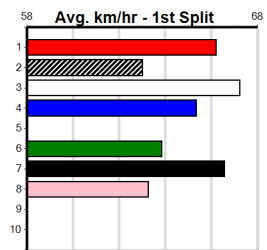

JVDM GREEN LIGHT ON PODCAST

Distance: 350m, Race Type: Grade 5 T3, Total Prizemoney: $1,530
1st: $1,000, 2nd: $320, 3rd: $160, 4th: $50

Watchdog Tips:

Bet:

Table with columns: Form Box, Wgt, Dist, Track, Date, Time, BON, Margin, 1st/2nd (Time), PIR, Checked, Comment, WR, Split 1, S/P, Grade

KING PLUM [5]
BK Dog Feb-23 Sire: BEAST UNLEASHED Dam: SUMMER LOVIN'
Owner(s): D Plumridge
Trainer: Gary Edwards (Broadford)
Winning Distances: < 300m (0) 300 - 399m (3) 400 - 499m (0) 500 - 599m (0) 600 - 699m (0) > 700m (0)
Winning Weights: 30.9(2) 31.0(1)
Box History table and Prize Best Starts Trk/Dts APM

LITTLE VENICE [5]
BK Bitch Feb-21 Sire: BERNARDO Dam: MIGHTY MATILDA
Owner(s): J Brown
Trainer: John Brown (Nyora)
Winning Distances: < 300m (0) 300 - 399m (0) 400 - 499m (5) 500 - 599m (0) 600 - 699m (0) > 700m (0)
Winning Weights: 29.7(1) 29.8(2) 30.2(1) 30.3(1)
Box History table and Prize Best Starts Trk/Dts APM

PERFECT REVENGE [5]
BK Dog Jul-21 Sire: FERNANDO BALE Dam: HARDAWAY WINNIE
Owner(s): G Edwards
Trainer: Matthew Edwards (Broadford)
Winning Distances: < 300m (0) 300 - 399m (6) 400 - 499m (0) 500 - 599m (0) 600 - 699m (0) > 700m (0)
Winning Weights: 30.5(1) 30.7(1) 30.9(1) 31.0(1) 31.6(1) 32.2(1)
Box History table and Prize Best Starts Trk/Dts APM

THAI BUTTERFLY [5]
BK Bitch Oct-21 Sire: BARCIA BALE Dam: ZIPPING JAMIE
Owner(s): D Schwarz
Trainer: David Schwarz (Dallas)
Winning Distances: < 300m (0) 300 - 399m (10) 400 - 499m (0) 500 - 599m (0) 600 - 699m (0) > 700m (0)
Winning Weights: 29.2(1) 29.4(1) 29.5(1) 29.9(1) 30.0(1) 30.1(1) 30.2(1) 30.3(1) 31.2(2)
Box History table and Prize Best Starts Trk/Dts APM

*** VACANT BOX ***
Owner(s):
Trainer:
Winning Distances: < 300m (0) 300 - 399m (0) 400 - 499m (0) 500 - 599m (0) 600 - 699m (0) > 700m (0)
Winning Weights:
Box History

1

2

3

4

5