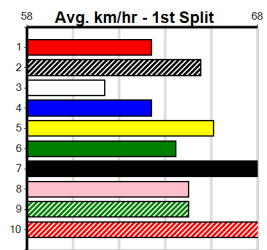

SPORTSBET GO THE BLUE DOG

Distance: 300m, Race Type: Grade 5 T3, Total Prizemoney: $1,530
1st: $1,000, 2nd: $320, 3rd: $160, 4th: $50

Watchdog Tips: [ ] [ ] [ ] [ ] Bet: [ ]

Race 1: BERRY BLUE EVIE [5]
Owner(s): K Newport
Sire: BAROOGA BRETT, Dam: BIG BASH ELLYSE
Trainer: Taylor Edwards (Broadford)
Winning Distances: < 300m (0) 300 - 399m (5) 400 - 499m (0) 500 - 599m (0) 600 - 699m (0) > 700m (0)
Winning Weights: 26.7(1) 26.8(1) 27.4(1) 27.5(1) 28.3(1)
Box History table and Prize Best Starts table included.

Race 2: INTERCEPT QUEEN [5]
Owner(s): C Goodman
Sire: WOW, Dam: GAMMA BALE
Trainer: Colin Goodman (Maiden Gully)
Winning Distances: < 300m (0) 300 - 399m (2) 400 - 499m (2) 500 - 599m (0) 600 - 699m (0) > 700m (0)
Winning Weights: 26.6(1) 26.7(1) 27.1(2)
Box History table and Prize Best Starts table included.

Race 3: LITTLE LORELEI (NSW)[5]
Owner(s): M Giddings
Sire: FABREGAS, Dam: SLIPPERY GRANT
Trainer: Mark Giddings (Heathcote)
Winning Distances: < 300m (0) 300 - 399m (2) 400 - 499m (1) 500 - 599m (1) 600 - 699m (0) > 700m (0)
Winning Weights: 26.0(1) 26.3(1) 26.4(1) 26.7(1)
Box History table and Prize Best Starts table included.

Race 4: SONS OF TOM [5]
Owner(s): A Gourlay
Sire: ASTON KIMETTO, Dam: CHOCHLIK
Trainer: Thomas Currie (Drouin)
Winning Distances: < 300m (0) 300 - 399m (3) 400 - 499m (3) 500 - 599m (0) 600 - 699m (0) > 700m (0)
Winning Weights: 35.7(1) 35.8(1) 36.0(2) 36.2(2)
Box History table and Prize Best Starts table included.

Race 5: CRACKERJACK JET [5]
Owner(s): G Hammerstein
Sire: BERNARDO, Dam: MAXIMUM OAKS
Trainer: Grant Hammerstein (Kinglake We)
Winning Distances: < 300m (0) 300 - 399m (8) 400 - 499m (8) 500 - 599m (0) 600 - 699m (0) > 700m (0)
Winning Weights: 29.5(1) 29.6(1) 29.7(1) 29.8(2) 29.9(1) 30.0(1) 30.2(1) 30.4(2) 30.5(1) 30.6(1) 30.9(3) 31.8(1)
Box History table and Prize Best Starts table included.