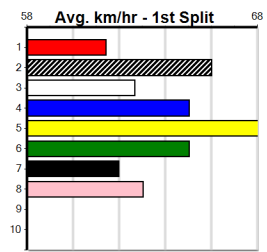

PITSTOP MOWER REPAIRS (1-2 WINS)

Distance: 350m, Race Type: Tier 3 - Restricted Win, Total Prizemoney: $1,530
1st: $1,000, 2nd: $320, 3rd: $160, 4th: $50

12:35PM

(VIC time)

Watchdog Tips:

Bet:

Form Box	Wgt	Dist	Track	Date	Time	BON	Margin	1st/2nd (Time)	PIR	Checked	Comment	WR	Split 1	S/P	Grade

ETERNAL CAPERS [7]
BK Bitch Dec-20 Sire: MY BRO FABIO Dam: LOVE CAPERS
Owner(s): J Stemmer Trainer: Jason Stemmer (Bangholme)
Winning Distances: < 300m (0) 300 - 399m (1) 400 - 499m (0) 500 - 599m (0) 600 - 699m (0) > 700m (0) ENG HVL 2025-02-12
Winning Weights: 28.3(1)

7th (8)	29.3	460	GEL	R5	19-Dec-23	27.16	26.01	14.00	EDGAR CLOGGS (26.24)	M/667	. . .	6.96	$41.00	T3-7
2nd (3)	28.7	425	BEN	R4	10-Jan-24	24.54	24.10	3.75L	REDSHIFT MIKE (24.29)	S/642	. . .	6.95	$53.80	T3-7
7th (1)	29.6	350	HVL	R9	02-Feb-24	20.13	19.49	8.00L	SLIGHTLY SISSY (19.60)	M/5	. . .	6.75	$51.10	T3-RW
ST (-)	29.8	300	HVL		13-Jan-25	17.55		1.75L	Trial Cleared	M/22	. . .	4.22		ST
7th (4)	30.4	350	HVL	R4	17-Jan-25	20.26	19.68	4.75L	KING LITTERBUG (19.93)	S/8	. . .	6.91	$92.10	T3-7
5th (8)	30.4	350	HVL	R7	22-Jan-25	20.38	19.73	2.00L	METAL BENDER (20.26)	M/6	. . .	7.00	$8.80	X67
8th (4)	30.3	425	BEN	R2	25-Jan-25	25.12	23.86	14.00	GLOBAL EXPRESS (24.19)	S/888	. . .	6.95	$47.10	T7
3rd (1)	30.7	350	HVL	R10	29-Jan-25	20.04	19.61	1.75L	MANDOLIN WIND (19.93)	M/5	. . .	6.85	$21.20	X67

Last 3 wins NOT included above

1st (1)	28.3	395	TRA	R2	12-Jul-23	22.94	22.55	1.75L	COME CATCH ME (23.07)	M/411	. . .	3.98	$4.00	M

Box History

Bx	1st	2nd	3rd	4th	5th	6th	7th	8th	
1	1				2			1	2
2		1							
3								1	1
4					1	1		1	1
5					3	1			
6			1						
7									
8					1			1	

Prize Best Starts Trk/Dts APM

Prize	$2010.00
Best Starts	20.04(1)-29/1/25
Trk/Dts	20-1-1-2 4-0-0-1
APM	183

MS DAISY MIKADO [7]
BK Bitch Jun-22 Sire: SIDESHOW MARJEN Dam: LADY MIKADO
Owner(s): J AND J (SYN), M Barber, P Jones Trainer: Maria Barber (Hoddles Creek)
Winning Distances: < 300m (0) 300 - 399m (1) 400 - 499m (0) 500 - 599m (0) 600 - 699m (0) > 700m (0)
Winning Weights: 30.2(1)

2nd (8)	30.1	350	HVL	R5	12-Dec-24	19.84	19.47	3.00L	CONROY PARK (19.63)	M/1	. . .	6.66	$15.60	T7
4th (5)	30.1	300	HVL	R2	17-Dec-24	17.44	17.06	3.75L	RAPHAEL ZEAL (17.19)	M/5	. . .	4.07	$2.80	T7
5th (6)	29.9	350	HVL	R11	29-Dec-24	19.84	19.12	7.50L	GOT FLAIR (19.34)	M/5	. . .	6.65	$41.90	RWH
8th (7)	29.5	350	HVL	R6	10-Jan-25	20.47	19.60	13.00	HOBBS GOBLIN (19.63)	M/8	. . .	7.07	$23.50	T3-RW
7th (1)	29.7	515	SAP	R4	20-Jan-25	31.48	29.40	25.00	STORMY NEO (29.74)	M/4777	. . .	5.29	$79.50	T7
ST (-)	29.6	300	HVL		24-Jan-25	17.30		2.00L	Trial Cleared	M/24	. . .	4.09		ST
2nd (3)	29.5	300	HVL	R1	31-Jan-25	17.10	16.68	3.25L	WESTSIDE WIZARD (16.89)	M/4	. . .	3.99	$14.10	T3-7
4th (6)	29.3	300	HVL	R3	09-Feb-25	17.28	16.42	4.75L	CAPED CRUSADER (16.95)	M/3	. . .	4.03	$36.10	X67

Last 3 wins NOT included above

1st (1)	30.2	300	HVL	R1	06-Dec-24	16.99	16.89	2.25L	MIA MASTER (17.14)	Q/1	. . .	3.94	$3.30	T3-M

Box History

Bx	1st	2nd	3rd	4th	5th	6th	7th	8th
1	1				1	1	1	
2					1			
3		1	1					
4						2		
5	1		1					
6			1	1				
7	1							1
8	1			2				

Prize Best Starts Trk/Dts APM

Prize	$2845.00
Best Starts	19.84(8)-12/12/24
Trk/Dts	19-1-4-1 9-0-2-1
APM	1779