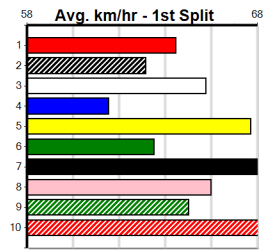

CENTRAL SCAFFOLDS

Distance: 300m, Race Type: Grade 5 T3, Total Prizemoney: $1,530
1st: $1,000, 2nd: $320, 3rd: $160, 4th: $50

Watchdog Tips:

Bet:

Table with columns: Form Box, Wgt, Dist, Track, Date, Time, BON, Margin, 1st/2nd (Time), PIR, Checked, Comment, W/R, Split 1, S/P, Grade

DINOSAUR DEANO [5]
BD Dog Apr-22 Sire: AUSSIE INFRARED Dam: SPEEDY BOSS
Owner(s): Barney Rubble (SYN), J Gordon, G Rudd, J Markham, P Newell
Trainer: Patrick Newell (Wallan)

Box History table for Dinosaur Deano and Prize Best Starts table.

GASLIGHT CAPERS [5]
BK Bitch Dec-20 Sire: MY BRO FABIO Dam: LOVE CAPERS
Owner(s): J Stemmer
Trainer: Jason Stemmer (Bangholme)

Box History table for Gaslight Capers and Prize Best Starts table.

OUR BOY MAESTRO [5]
FW Dog May-21 Sire: FERNANDO BALE Dam: BETTA BALE
Owner(s): SJD RACING (SYN), S Kennedy, J Booker, D Benbow
Trainer: Sean Kennedy (Traralgon)

Box History table for Our Boy Maestro and Prize Best Starts table.

HARTLAND PRINCE [5]
BK Dog Mar-22 Sire: ASTON DUKE Dam: TREY SMIDGE
Owner(s): B Evans
Trainer: Jye Formosa (Heathcote)

Box History table for Hartland Prince and Prize Best Starts table.

SPECIAL SIAN [5]
DKBD Bitch Aug-21 Sire: FERNANDO BALE Dam: SPECIAL KIRST
Owner(s): L Boxell
Trainer: David Plumridge (Scoresby)

Box History table for Special Sian and Prize Best Starts table.

1

2

3

4

5