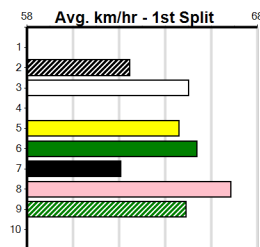

Distance: 300m, Race Type: Tier 3 - Grade 7, Total Prizemoney: $1,530
1st: $1,000, 2nd: $320, 3rd: $160, 4th: $50

Watchdog Tips: ☐ ☐ ☐ ☐ ☐ **Bet:** ☐

1

WHISKEY SPLASH [7]
WBK Bitch Apr-21 Sire: WHISKEY RIOT Dam: LEKTRA MISS Trainer: Julie Belsham (Longwarry)
Owner(s): J Belsham
Winning Distances: < 300m (0) 300 - 399m (1) 400 - 499m (0) 500 - 599m (0) 600 - 699m (0) > 700m (0)
Winning Weights: 24.1(1)

Rank	Age	Sex	Dist	Track	Date	Time	BON	Margin	1st/2nd (Time)	PIR	Checked	Comment	WR	Split 1	S/P	Grade
3rd	(2)	25.2	300	HVL	R3	20-Nov-24	17.59	17.01	2.00L BLISSFUL RAIN (17.46)	M/1				3.98	$23.90	X67
7th	(3)	25.3	300	HVL	R2	27-Nov-24	17.45	16.81	6.50L CHILLI PEPPER (17.01)	M/7				4.17	$45.60	X67
8th	(5)	25.2	300	HVL	R3	02-Dec-24	17.59	16.80	10.00 ASTON FLURRY (16.90)	M/5		V5		4.01	$35.60	7
8th	(4)	25.1	300	HVL	R2	13-Dec-24	17.56	16.78	8.00L ZIPPING REMY (17.00)	M/7				4.10	$92.40	T3-RW
6th	(6)	24.7	300	HVL	R2	17-Dec-24	17.69	17.06	7.50L RAPHAEL ZEAL (17.19)	M/4				4.06	$82.40	7
5th	(7)	24.4	300	HVL	R3	24-Jan-25	17.51	16.60	3.5L ARE YOU OKAY (17.28)	Q/1				3.97	$40.80	T3-7
4th	(4)	24.6	300	HVL	R3	29-Jan-25	17.65	17.09	6.50L KIANI STAR (17.22)	M/2				4.07	$56.10	7
7th	(4)	24.6	300	HVL	R1	31-Jan-25	17.70	16.68	12.00 WESTSIDE WIZARD (16.89)	M/6				4.11	$93.00	T3-7

1st (5) 24.1 350 TRA R1 15-Jul-24 20.72 20.27 1.00L DAWN OF DELTA (20.78) Q/11 . . . . . 6.75 $8.00 T3-M

Last 3 wins NOT included above

Prize Best Starts Trk/Dts APM $3340.00 17.22(4)-13/9/24 45-1-4-6 27-0-2-2 577

2

LIL MISS MERANDA [7]
BK Bitch May-21 Sire: HARD STYLE RICO Dam: GRACE INTENTION Trainer: Barrie Morse (Endeavour Hills)
Owner(s): BRIDWOOD (SYN), B Morse, R Hall
Winning Distances: < 300m (1) 300 - 399m (0) 400 - 499m (0) 500 - 599m (0) 600 - 699m (0) > 700m (0)
Winning Weights: 28.3(1)

Rank	Age	Sex	Dist	Track	Date	Time	BON	Margin	1st/2nd (Time)	PIR	Checked	Comment	WR	Split 1	S/P	Grade
6th	(6)	28.3	300	HVL	R3	02-Dec-24	17.27	16.80	5.50L ASTON FLURRY (16.90)	M/3				3.97	$22.60	7
6th	(7)	28.5	300	HVL	R10	12-Dec-24	17.21	16.63	3.25L ZINZAN CHARLIE (16.99)	M/6				4.04	$64.70	7
6th	(8)	28.4	300	HVL	R2	05-Jan-25	17.10	16.42	6.50L BUTTERFLY GIRL (16.66)	M/7				4.06	$64.50	X67
5th	(5)	28.4	300	HVL	R3	10-Jan-25	17.18	16.80	0.75L MAY BE REAL (17.14)	M/7				4.04	$21.00	T3-7
3rd	(1)	28.2	300	HVL	R9	13-Jan-25	17.56	16.95	6.00L BLACK FRIDAY (17.16)	Q/3				4.10	$3.10	7
3rd	(4)	28.2	300	HVL	R9	17-Jan-25	17.31	16.93	3.00L MT. VIEW AMOUR (17.11)	M/5				4.09	$14.30	T3-7
2nd	(6)	28.4	300	HVL	R3	22-Jan-25	17.41	16.88	0.75L MIDNIGHT SHIMMER (17.36)	M/1				4.08	$5.00	7
7th	(1)	28.3	300	HVL	R1	26-Jan-25	17.49	16.52	12.00 BULL DURHAM (16.68)	S/7				4.05	$42.30	X67H

1st (7) 28.3 278 LCN R3 29-Apr-24 16.42 15.95 1.00L UNCLE JACK (16.49) 0 SWAB 5.10 $11.00 M

Last 3 wins NOT included above

Prize Best Starts Trk/Dts APM $10455.00 17.10(8)-5/1/25 62-1-7-10 9-0-1-2 1472