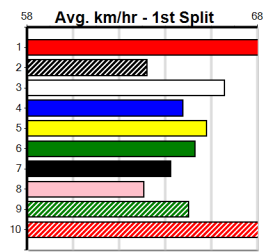

Distance: 300m, Race Type: Grade 5 T3, Total Prizemoney: $1,530
1st: $1,000, 2nd: $320, 3rd: $160, 4th: $50

Watchdog Tips: ☐ ☐ ☐ ☐ ☐ ☐ Bet: ☐

Form Box	Wgt	Dist	Track	Date	Time	BON	Margin	1st/2nd (Time)	PIR	Checked	Comment	WR	Split 1	S/P	Grade
BEAR LEE TIME [5]															
BD Dog Feb-20				Sire: BLACK BEAR LEE				Dam: INMATE				Trainer: Darren Ryan (Boronia)			
Owner(s): Powellful Ryino (SYN), M Ryan, A Powell															
Winning Distances: < 300m (0) 300 - 399m (13) 400 - 499m (0) 500 - 599m (0) 600 - 699m (0) > 700m (0)															
Winning Weights: 31.0(1) 31.4(1) 31.6(2) 31.9(1) 32.0(1) 32.2(1) 32.3(1) 32.5(2) 32.7(1) 32.9(1) 33.0(1)															
1st	(2)	31.4	300	HVL	R12	22-Nov-24	16.80	16.52	2.00L	SONIC CYCLONE (16.94)	M/4	. . . . .	3.94	$2.30	T3-5
7th	(2)	31.6	300	HVL	R10	27-Nov-24	17.21	16.81	6.00L	LITTLE MISS ENVY (16.81)	S/6	. . . . .	4.01	$5.70	5
1st	(8)	31.6	300	HVL	R6	02-Dec-24	16.92	16.80	0.50L	ASSUME KEALY (16.94)	M/5	. . . . .	3.98	$11.50	5
5th	(4)	31.8	300	HVL	R8	12-Dec-24	17.20	16.63	3.00L	ZIPPI MUSTANG (17.00)	M/5	. . . . .	3.98	$12.60	T3-5
8th	(5)	31.8	300	HVL	R11	03-Jan-25	17.32	16.64	10.00	PRESTIA (16.64)	M/4	. . . . .	4.05	$19.20	T3-5
5th	(1)	31.9	300	HVL	R3	17-Jan-25	17.38	16.93	6.50L	BLIND AMBITION (16.93)	S/5	. . . . .	4.04	$9.10	T3-5
2nd	(8)	31.9	300	HVL	R4	24-Jan-25	17.10	16.60	1.75L	MR. DAZZLING (16.99)	M/2	. . . . .	4.01	$5.20	T3-5
7th	(2)	32.1	300	HVL	R10	31-Jan-25	17.28	16.68	3.5L	INTER CYBORG (17.04)	M/7	. . . . .	4.02	$12.70	T3-5
Last 3 wins NOT included above															
1st	(5)	32.5	300	HVL	R4	22-Sep-23	17.46	16.76	0.50L	SONIC CYCLONE (17.48)	S/7	. . . . .	4.11	$7.20	T3-5
1st	(2)	32.5	300	HVL	R11	31-Jan-24	17.21	16.87	2.25L	FINLAYSTONE (17.37)	M/6	. . . . .	4.09	$2.00	5
1st	(2)	32.2	300	HVL	R4	23-Feb-24	17.17	16.85	2.25L	PENNY BLUE DEMON (17.32)	M/5	. . . . .	3.97	$6.70	T3-5

Box History

Bx	1st	2nd	3rd	4th	5th	6th	7th	8th
1	3	2	2	3	1	1	1	1
2	3	2						2
3	1	1		4	1	2		2
4					3	2		2
5	1			3		2	2	2
6	2	1	1	2	1	1		1
7	1		3	1		2	3	
8	2	3	1		1			1
Prize	$2010.00							
Best	16.69(6)-28/9/22							
Starts	75-13-7-7							
Trk/Dts	71-13-7-7							
APM	2444