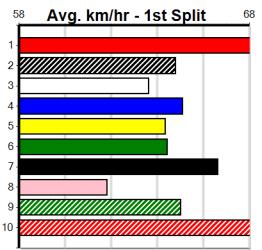

OUTER EAST FOOTBALL NETBALL COMP

Distance: 300m, Race Type: Grade 5 T3, Total Prizemoney: $1,530
1st: $1,000, 2nd: $320, 3rd: $160, 4th: $50

Watchdog Tips: ☐ ☐ ☐ ☐ ☐ ☐ ☐ ☐ Bet:

1

Form	Box	Wgt	Dist	Track	Date	Time	BON	Margin	1st/2nd (Time)	PIR	Checked	Comment	WR	Split 1	S/P	Grade
BLONDE MUSTANG [5]																
LTF		Bitch		Dec-21			Sire: ALLEN DEED				Dam: BLACK MUSTANG					
Owner(s): L Condon																
Winning Distances: < 300m (0) 300 - 399m (2) 400 - 499m (2) 500 - 599m (0) 600 - 699m (0) > 700m (0)																
Winning Weights: 25.5(1) 25.6(2) 25.8(1)																
7th	(7)	25.8	300	HVL	R3	02-Dec-24	17.28	16.80	5.50L ASTON FLURRY (16.90)	M/6	.	.	.	4.02	$4.30	7
1st	(2)	25.6	300	HVL	R10	06-Dec-24	17.14	16.89	0.25L EVOLVE (17.16)	M/4	.	.	.	4.04	$14.30	T3-7
3rd	(1)	25.6	300	HVL	R11	13-Dec-24	17.20	16.78	6.00L DUNSMORE FLYER (16.78)	M/3	.	.	.	4.03	$11.80	T3-RW
1st	(1)	25.6	300	HVL	R11	17-Dec-24	17.06	17.06	3.00L QUEEN KATE (17.27)	M/1	.	.	.	3.93	$16.30	6G
4th	(8)	25.8	400	GEL	R4	24-Dec-24	23.15	22.49	2.50L SUMMER SPRITZ (22.99)	S/47	.	.	.	8.63	$22.80	5
8th	(8)	25.6	350	HVL	R9	05-Jan-25	19.66	19.08	8.50L MAGIC WESTERN (19.08)	S/7	.	.	W	6.66	$39.60	5
1st	(2)	25.5	400	GEL	R5	07-Jan-25	23.05	22.62	0.50L HARTLAND DUKE (23.08)	S/33	.	.	V10	8.61	$7.40	5
ST	(-)	24.8	300	HVL		09-Feb-25	17.42		8.50L Trial Cleared	M/11	.	.	4of5	4.06	.	ST
Last 3 wins NOT included above																
1st	(7)	25.8	400	GEL	R1	20-Aug-24	22.83	22.49	0.25L DINOSAUR (22.84)	M/11	.	.	.	8.43	$8.00	M
.	.	.	.	.	.	.	.	.	.	.	.	.	.	.	.	.
.	.	.	.	.	.	.	.	.	.	.	.	.	.	.	.	.

Box History

Bx	1st	2nd	3rd	4th	5th	6th	7th	8th
1	1	1	1	2				1
2	2	2	1		1			
3			1	1		1	1	
4							1	1
5				1	1			1
6		2	1	1				1
7	1	1	1	1				1
8		1	1	2				1

Prize Best Starts: $7105.00
17.06(1)-17/12/24
Trk/Dts: 35-4-4-7
APM: 10-2-0-2
3871