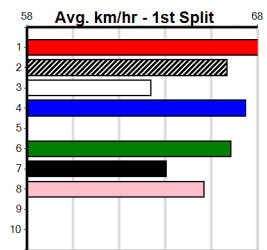

CROYDON HOMING PIGEON CLUB

Distance: 350m, Race Type: Grade 5 T3, Total Prizemoney: $1,530
1st: $1,000, 2nd: $320, 3rd: $160, 4th: $50

Watchdog Tips: [ ] [ ] [ ] [ ] Bet: [ ]

Form Box Wgt Dist Track Date Time BON Margin 1st/2nd (Time) PIR Checked Comment W/R Split 1 S/P Grade

CRUELLA [5]
BK Bitch Jan-21 Sire: FABREGAS Dam: PROVEN SCARY
Owner(s): KEEP YOUR SHIRT ON (SYN), C Dalton, S Dalton
Trainer: Colin Dalton (Coldstream)
Winning Distances: < 300m (0) 300 - 399m (5) 400 - 499m (1) 500 - 599m (1) 600 - 699m (0) > 700m (0)
Winning Weights: 29.5(1) 29.7(1) 29.8(1) 29.9(1) 30.0(2) 30.3(1)
Box History table with 8 columns and 8 rows.

PATH TO NIRVANA [5]
BK Dog Mar-22 Sire: MEPUNGA BLAZER Dam: MAHJONG WORLD
Owner(s): D Furey
Trainer: Donna Furey (Pearcedale)
Winning Distances: < 300m (0) 300 - 399m (3) 400 - 499m (0) 500 - 599m (0) 600 - 699m (0) > 700m (0)
Winning Weights: 31.5(1) 31.7(1) 32.0(1)
Box History table with 8 columns and 8 rows.

TALI MARVEL [5]
WBK Dog May-21 Sire: SE TALI SUNDANCE Dam: MAGGIE MARVEL
Owner(s): B Morse
Trainer: Barrie Morse (Endeavour Hills)
Winning Distances: < 300m (2) 300 - 399m (2) 400 - 499m (0) 500 - 599m (0) 600 - 699m (0) > 700m (0)
Winning Weights: 34.3(1) 34.5(1) 34.7(1) 35.2(1)
Box History table with 8 columns and 8 rows.

IRISH BREW [5]
WBK Dog Aug-21 Sire: FERNANDO BALE Dam: CAPTAIN JACKIE
Owner(s): FOUR LEAF CLOVER (SYN), P Dwyer, A Buckley, P O'dea
Trainer: Jennifer Thorpe (Arthurs Creek)
Winning Distances: < 300m (0) 300 - 399m (6) 400 - 499m (1) 500 - 599m (0) 600 - 699m (0) > 700m (0)
Winning Weights: 29.2(1) 29.7(2) 30.3(1) 30.5(1) 30.7(1) 30.8(1)
Box History table with 8 columns and 8 rows.

*** VACANT BOX ***
Sire: Dam:
Owner(s):
Trainer:
Winning Distances: < 300m (0) 300 - 399m (0) 400 - 499m (0) 500 - 599m (0) 600 - 699m (0) > 700m (0)
Winning Weights:
Box History

1

2

3

4

5