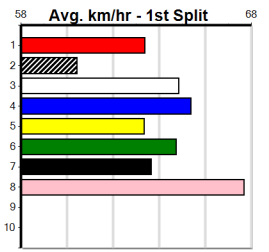

MR HUMMER LIMOS (2-3 WINS)

Distance: 300m, Race Type: Tier 3 - Restricted Win, Total Prizemoney: $1,530
1st: $1,000, 2nd: $320, 3rd: $160, 4th: $50

Watchdog Tips: [ ] [ ] [ ] [ ] [ ] **Bet:** [ ] [ ] [ ] [ ] [ ] [ ] [ ] [ ] [ ] [ ]

1
REDBACK EXPRESS [6]
DKBD Dog Jun-22 Sire: SUPERIOR PANAMA Dam: SASSY IZZY
Owner(s): Jamari (SYN), M Eccles, R George, J Keough Trainer: Jordan Formosa (Heathcote)
Winning Distances: < 300m (0) 300 - 399m (1) 400 - 499m (1) 500 - 599m (0) 600 - 699m (0) > 700m (0)
Winning Weights: 35.0(1) 35.1(1)

Pos	Dog	Dist	Track	Date	Time	BON	Margin	1st/2nd (Time)	PIR	Checked	Comment	WR	Split 1	S/P	Grade
5th (2)	34.8 390 SHP	R4	02-Jan-25	23.26	22.20	8.50L BONE SHAKER (22.67)	S/76	..	..	..	..	..	8.95	$13.00	T3-7
2nd (4)	34.9 390 SHP	R10	09-Jan-25	22.62	22.20	1.75L SHY CABANG (22.51)	M/22	..	..	..	..	..	8.75	$11.90	7
4th (2)	34.9 300 HVL	R3	13-Jan-25	17.28	16.95	2.50L MAGIC OUTLAW (17.11)	M/6	..	..	..	..	..	4.11	$9.40	7
1st (4)	35.0 425 BEN	R2	16-Jan-25	24.48	24.16	2.50L PARNASSUS (24.64)	M/111	..	..	..	..	..	6.77	$8.20	T3-7
5th (6)	35.2 390 SHP	R4	20-Jan-25	22.72	21.60	5.50L JOSH'S JET (22.36)	S/65	..	..	..	..	..	8.73	$38.70	X67
4th (3)	35.0 390 SHP	R10	23-Jan-25	22.78	22.31	4.00L TURNPIKE LANE (22.50)	M/64	..	..	..	..	..	8.74	$9.90	T3-6
3rd (4)	35.2 390 SHP	R9	30-Jan-25	22.81	22.30	7.00L ROMAN EMPIRE (22.32)	S/43	..	..	..	..	..	8.75	$20.80	6G
6th (1)	34.9 390 SHP	R5	06-Feb-25	22.86	22.15	9.00L ZIPPING REMY (22.24)	S/76	..	..	..	..	..	8.89	$14.00	T3-6
Last 3 wins NOT included above															
1st (7)	35.1 390 SHP	R1	16-Nov-24	22.67	22.01	0.50L ASTON CROWN (22.70)	M/31	..	..	..	..	..	8.74	$10.50	M

Box History

Bx	1st	2nd	3rd	4th	5th	6th	7th	8th
1	1	1	1	1	1			
2								
3				2	1			
4				1	1			1
5	1	1	2					1
6			1		1			
7	1	1						1
8					1	1		

Prize Best Starts 2898 Trk/Dts APM

2
ZERO PREDATOR [6]
RBD Bitch Oct-22 Sire: FERNANDO BALE Dam: FABRIOLA ZERO
Owner(s): D Knight Trainer: Donna Knight (Talbot)
Winning Distances: < 300m (0) 300 - 399m (0) 400 - 499m (2) 500 - 599m (0) 600 - 699m (0) > 700m (0)
Winning Weights: 24.6(1) 26.1(1)

Pos	Dog	Dist	Track	Date	Time	BON	Margin	1st/2nd (Time)	PIR	Checked	Comment	WR	Split 1	S/P	Grade
4th (6)	26.2 300 HVL	R10	03-Jan-25	17.21	16.64	6.50L EVOLVE (16.78)	M/5	..	..	..	..	..	4.09	$13.80	T3-7
3rd (4)	26.3 425 BEN	R9	08-Jan-25	24.65	23.64	7.50L PAW UCARTY (24.15)	M/322	..	SW	..	..	..	6.69	$7.00	T3-7
1st (6)	26.1 425 BEN	R3	16-Jan-25	24.84	24.16	0.75L JOHN BOY (24.88)	M/111	..	..	..	..	..	6.76	$3.10	T3-7
7th (7)	26.2 390 BAL	R9	18-Jan-25	23.11	22.22	11.00 MY OPIE (22.35)	M/67	..	..	W	..	..	8.80	$8.80	T3-7
5th (8)	26.3 425 BEN	R3	25-Jan-25	24.90	23.86	9.50L HARD COMPASS (24.24)	M/565	..	..	..	..	..	6.80	$24.70	X67
3= (6)	26.5 300 HVL	R11	29-Jan-25	17.39	17.09	1.5L ONE KNEE NONI (17.30)	M/4	..	..	..	..	..	4.07	$18.00	6G
4th (5)	26.4 390 BAL	R11	03-Feb-25	22.89	22.23	7.50L SHE'S ON BOOST (22.40)	M/23	..	..	..	..	..	8.76	$6.40	T3-6
6th (5)	26.3 300 HVL	R3	09-Feb-25	17.39	16.42	6.50L CAPED CRUSADER (16.95)	M/4	..	..	..	..	..	4.04	$55.00	X67
Last 3 wins NOT included above															
1st (8)	24.6 450 BAL	R2	25-Sep-24	26.37	25.40	5.50L PAW IGNITE (26.72)	M/311	..	..	W	..	..	6.87	$2.80	MH

Box History

Bx	1st	2nd	3rd	4th	5th	6th	7th	8th
1								
2				1				
3						1		1
4	1	1					1	1
5				1		1		1
6	1		1	2				1
7							2	
8	1			1	1			1

Prize Best Starts 2302 Trk/Dts APM