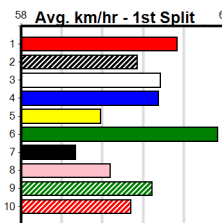

GRV VICBRED MAIDEN SERIES S/F2

Distance: 525m, Race Type: Maiden Semi Final, Total Prizemoney: $8,785
1st: $5,900, 2nd: $1,820, 3rd: $915, 4th: $150

2

6:59PM

(VIC time)

Watchdog Tips: 0 0 0 0 **Bet:** .