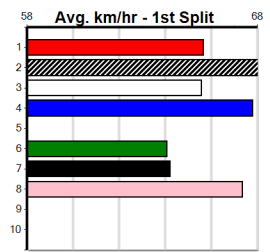

SPORTSBET FANTA BALE STAYERS HT3

Distance: 730m, Race Type: S/E Heat, Total Prizemoney: $10,375
1st: $7,000, 2nd: $2,150, 3rd: $1,075, 4th: $150

Watchdog Tips:

Bet:

Table with columns: Form Box, Wgt, Dist, Track, Date, Time, BON, Margin, 1st/2nd (Time), PIR, Checked, Comment, WR, Split 1, S/P, Grade

LATE NIGHT NEWS [5]
Owner(s): M Hughes
Sire: FERNANDO BALE, Dam: ZIPPING KELLY
Trainer: Mary Hughes (Agnes Banks)
Includes winning distances, weights, and a detailed box history table.

PASS MARK [3]
Owner(s): THE WILLY STROLLERS (SYN), J Sharp, T Sharp, M Alexander
Sire: FERNANDO BALE, Dam: MY GIRL KIZZY
Trainer: Jeffrey Britton (Anakie)
Includes winning distances, weights, and a detailed box history table.

PAW OCTAVIA (NSW)[5]
Owner(s): B Wheeler
Sire: FERNANDO BALE, Dam: XAMIRA BALE
Trainer: Samantha Grenfell (Anakie)
Includes winning distances, weights, and a detailed box history table.

UNREAL SPEED [4]
Owner(s): J Hutchison
Sire: SPACE STAR, Dam: SHINY BRIGHT
Trainer: Robert Britton (Lara)
Includes winning distances, weights, and a detailed box history table.

*** VACANT BOX ***
Owner(s):
Sire: Dam:
Trainer:
Includes winning distances and a box history table.

1

2

3

4

5