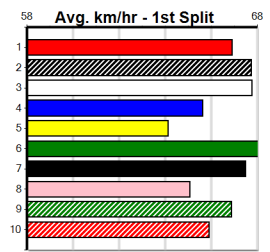

SPORTSBET AUSTRALIAN CUP S/F1

Distance: 525m, Race Type: S/E Semi Final, Total Prizemoney: $9,055
1st: $6,100, 2nd: $1,870, 3rd: $935, 4th: $150

Watchdog Tips:

Bet:

Form Box Wgt Dist Track Date Time BON Margin 1st/2nd (Time) PIR Checked Comment W/R Split 1 S/P Grade

VINCENT BALE (NSW)[2]
BD Dog May-22 Sire: CHRISTO BALE Dam: HELGA BALE
Owner(s): B Wheeler
Trainer: Samantha Grenfell (Anakie)
Winning Distances: < 300m (0) 300 - 399m (0) 400 - 499m (4) 500 - 599m (14) 600 - 699m (0) > 700m (0)
Winning Weights: 33.3(2) 33.6(1) 34.3(1) 34.5(2) 34.6(3) 34.8(1) 34.9(1) 35.1(1) 35.6(4) 35.9(1) 36.1(1)
Box History table with 8 columns (1st-8th) and 8 rows (1-8).

PAT ABILITY [5]
BE Bitch Sep-21 Sire: RAW ABILITY Dam: PAT ME AGAIN
Owner(s): P Gray
Trainer: Shane Millsom (Point Cook)
Winning Distances: < 300m (0) 300 - 399m (3) 400 - 499m (9) 500 - 599m (0) 600 - 699m (0) > 700m (0)
Winning Weights: 28.6(1) 28.8(1) 28.9(1) 29.0(3) 29.1(1) 29.3(3) 29.5(1) 29.9(1)
Box History table with 8 columns (1st-8th) and 8 rows (1-8).

DUTCH RIOT [4]
BK Dog Mar-21 Sire: FERNANDO BALE Dam: BLUE SKY RIOT
Owner(s): S Camden-bermingham
Trainer: Colin Bermingham (Mount Mercer)
Winning Distances: < 300m (0) 300 - 399m (0) 400 - 499m (7) 500 - 599m (8) 600 - 699m (0) > 700m (0)
Winning Weights: 32.1(1) 32.2(1) 32.3(1) 32.4(1) 33.1(1) 33.2(1) 33.3(1) 33.4(3) 33.5(2) 33.6(1) 33.7(1) 33.9(1)
Box History table with 8 columns (1st-8th) and 8 rows (1-8).

PAW VINCE (NSW)[4]
BK Dog Sep-22 Sire: FERNANDO BALE Dam: HELMA BALE
Owner(s): B Wheeler
Trainer: Samantha Grenfell (Anakie)
Winning Distances: < 300m (0) 300 - 399m (1) 400 - 499m (2) 500 - 599m (3) 600 - 699m (0) > 700m (0)
Winning Weights: 29.5(1) 29.9(1) 30.2(1) 30.3(1) 30.9(1) 31.1(1)
Box History table with 8 columns (1st-8th) and 8 rows (1-8).

ZIPPING HOPKINS (NSW)[3]
BK Dog Feb-22 Sire: MY REDEEMER Dam: ZIPPING IVY
Owner(s): Hallinan Hallinan (SYN), M Hallinan, F Hallinan
Trainer: Brooke Ennis (Avalon)
Winning Distances: < 300m (0) 300 - 399m (0) 400 - 499m (3) 500 - 599m (9) 600 - 699m (2) > 700m (0)
Winning Weights: 31.7(1) 32.3(1) 32.4(1) 32.6(1) 32.8(1) 32.9(2) 33.0(5) 33.4(1) 33.8(1)
Box History table with 8 columns (1st-8th) and 8 rows (1-8).

1

2

3

4

5