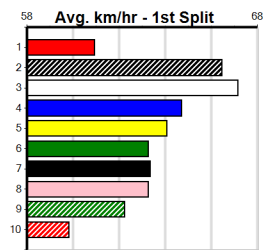

GRV VICBRED MAIDEN SERIES S/F1

1
6:39PM

(VIC time)

Distance: 525m, Race Type: Maiden Semi Final, Total Prizemoney: $8,785
1st: $5,900, 2nd: $1,820, 3rd: $915, 4th: $150

Watchdog Tips: ☐ ☐ ☐ ☐ ☐ Bet: ☐

Form Box	Wgt	Dist	Track	Date	Time	BON	Margin	1st/2nd (Time)	PIR	Checked	Comment	WR	Split 1	S/P	Grade

1

OSPREY CHRONOS [M]
BK Dog Mar-23 Sire: ASTON RUPEE Dam: MEPUNGA KATIE
Owner(s): CHAMPAGNE PTN (SYN), S Smith, A Langton Trainer: Angela Langton (Anakie)
Winning Distances: < 300m (0) 300 - 399m (0) 400 - 499m (0) 500 - 599m (0) 600 - 699m (0) > 700m (0)
Winning Weights:

6th (6)	31.7	525	MEP	R1	18-Dec-24	31.30	29.94	5.50L ROGUE CHOICE (30.95)	M/8566				5.44	$11.60	M
7th (5)	31.9	460	GEL	R1	24-Dec-24	26.72	26.05	7.50L TEXAS PRESIDENT (26.23)	M/677				6.89	$10.40	M
5th (7)	31.8	525	MEP	R4	01-Jan-25	30.77	29.85	10.00 BLACK BUSINESS (30.08)	S/5666				5.31	$25.20	MH
2nd (2)	32.2	460	GEL	R2	07-Jan-25	26.61	25.93	4.50L BORN TO PARTY (26.30)	M/433				6.98	$3.40	RW
3rd (1)	31.8	515	SAP	R1	13-Jan-25	30.51	29.43	4.00L PAW TONK (30.24)	S/5443				5.38	$7.70	MH
6th (2)	31.9	515	SAN	R1	23-Jan-25	30.40	28.84	9.50L OUTSIDES (29.76)	M/8776				5.34	$26.60	MF
3rd (5)	31.9	460	GEL	R3	28-Jan-25	26.26	25.81	4.75L WYONG EL PASO (25.93)	M/553				6.77	$25.60	M
4th (1)	31.5	525	MEP	R2	05-Feb-25	31.04	29.93	11.00 DOONGALLA ROCKET	M/6666				5.47	$7.20	MH

Last 3 wins NOT included above

Bx	1st	2nd	3rd	4th	5th	6th	7th	8th
1			1	1				
2	1					1		
3								
4								
5			1					1
6						1		1
7	1				1	1		
8								

Prize	$1370.00
Best	30.77(7)-1/1/25
Starts	11-0-2-2
Trk/Dts	4-0-0-0
APM	1098

2

WITHOUT A TRACE [M]
WBK Bitch Apr-23 Sire: HOUDINI BOY Dam: MY REFLECTION
Owner(s): DARREN AND MICHAEL PULEIO (SYN), D Puleio, M Puleio Trainer: Peter Presutto (Devon Meadows)
Winning Distances: < 300m (0) 300 - 399m (0) 400 - 499m (0) 500 - 599m (0) 600 - 699m (0) > 700m (0)
Winning Weights:

3rd (4)	26.3	525	MEP	R4	05-Feb-25	30.99	29.93	7.00L ETHANOL SECRET (30.51)	Q/1474				5.15	$5.30	MH

Last 3 wins NOT included above

Bx	1st	2nd	3rd	4th	5th	6th	7th	8th
1								
2								
3								
4			1					
5								
6								
7								
8								

Prize	$295.00
Best	30.99(4)-5/2/25
Starts	1-0-0-1
Trk/Dts	1-0-0-1
APM	295

3

TRIBECA [7]
BK Dog Jan-23 Sire: ASTON RUPEE Dam: ELEVATED
Owner(s): A Manolitsis Trainer: Brooke Ennis (Avalon)
Winning Distances: < 300m (0) 300 - 399m (0) 400 - 499m (0) 500 - 599m (1) 600 - 699m (0) > 700m (0)
Winning Weights: 35.3(1)

2nd (6)	35.2	450	BAL	R4	15-Jan-25	25.50	24.96	3.5L WYONG DALLAS (25.27)	M/222				6.58	$2.10	MH
2nd (2)	35.1	450	BAL	R1	22-Jan-25	25.44	25.06	1.75L WATCH ME EXPLODE (25.33)	M/223				6.55	$7.10	MF
1st (3)	35.3	525	MEP	R1	05-Feb-25	29.93	29.93	15.00 TOMMY SPARKLE (30.92)	Q/1111		SW		5.03	$1.90	MH

Last 3 wins NOT included above

Bx	1st	2nd	3rd	4th	5th	6th	7th	8th
1								
2		1						
3	1							
4								
5								
6			1					
7								
8								

Prize	$5520.00
Best	29.93(3)-5/2/25
Starts	3-1-2-0
Trk/Dts	1-1-0-0
APM	5520