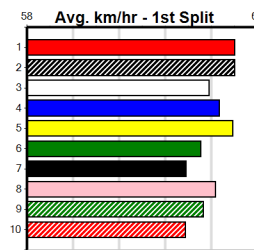

RSN GREY AREAS - WEDNESDAY & FRIDAY

Distance: 525m, Race Type: Mixed 4/5, Total Prizemoney: $9,055
1st: $6,100, 2nd: $1,870, 3rd: $935, 4th: $150

Watchdog Tips:

Bet:

Form Box	Wgt	Dist	Track	Date	Time	BON	Margin	1st/2nd (Time)	PIR	Checked	Comment	WR	Split 1	S/P	Grade

1 REALITY BEST [5]

BD Bitch Sep-22 Sire: BEAST UNLEASHED Dam: TWILIGHT FLAME
Owner(s): M Tharle
Trainer: Karen Pitt (Pearcedale)
Winning Distances: < 300m (0) 300 - 399m (0) 400 - 499m (2) 500 - 599m (5) 600 - 699m (0) > 700m (0)
Winning Weights: 29.1(1) 29.3(1) 29.4(3) 29.5(1) 30.2(1)

2nd (4)	29.4	515	SAN	R5	19-Dec-24	29.73	29.48	3.75L STORMY DAY (29.48)	M/5543	.	.	.	5.16	$5.20	5
1st (1)	29.1	515	SAN	R5	26-Dec-24	29.08	28.94	9.50L LASSARD (29.73)	Q/1111	.	SW	.	5.06	$2.00	X45
3rd (6)	29.4	515	SAN	R8	02-Jan-25	29.78	29.35	3.25L HERE COMES MILLI (29.56)	M/3334	.	.	.	5.13	$2.30	FFA
1st (6)	29.4	515	SAN	R6	09-Jan-25	29.18	29.18	1.25L BIG ENERGY (29.26)	Q/1111	.	SW	.	5.06	$6.40	FFA
3rd (8)	29.3	525	MEP	R6	15-Jan-25	30.32	29.93	6.00L PAW FABIAN (29.93)	M/3433	.	.	.	5.15	$1.40	5H
2nd (4)	29.4	525	MEP	R6	22-Jan-25	29.97	29.86	1.75L LEO BALE (29.86)	M/2222	.	.	.	5.12	$2.40	5
1st (2)	29.4	525	MEP	R6	29-Jan-25	30.30	30.07	2.50L PAW IMPERIAL (30.46)	Q/7222	.	.	.	5.28	$1.90	X45
4th (4)	29.3	525	MEA	R3	08-Feb-25	30.26	29.58	10.00L MEPUNGA TULLY (29.58)	M/3564	.	.	.	5.11	$10.30	S

Last 3 wins NOT included above

1st (8)	29.3	515	SAP	R3	02-Nov-24	29.62	29.56	3.00L DROP OF INK (29.82)	M/2211	.	.	.	5.21	$3.90	X67H
1st (2)	29.4	515	SAN	R3	07-Nov-24	29.33	28.99	8.00L SWEET BEE (29.86)	M/1111	.	SW	.	5.09	$1.90	X67F
1st (4)	29.5	460	WGL	R10	29-Nov-24	25.68	25.62	6.00L ROWDY'S BEAST (26.07)	M/111	.	.	.	6.56	$1.60	RW

Box History

Bx	1st	2nd	3rd	4th	5th	6th	7th	8th
1	1							
2	2							
3								
4	1	2		1				
5								1
6	1	1	1			1		
7			1					
8	2	1	1	1				1

Prize Best Starts	$34460.00
Trk/Dts	29.97(4)-22/1/25
APM	19-7-4-3 4-1-1-1 23663