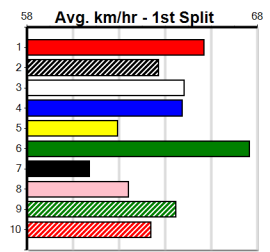

GRV VICBRED MAIDEN SERIES S/F2

2

6:59PM

(VIC time)

Distance: 525m, Race Type: Maiden Semi Final, Total Prizemoney: $8,785
1st: $5,900, 2nd: $1,820, 3rd: $915, 4th: $150

Watchdog Tips: ☐ ☐ ☐ ☐ ☐ Bet: