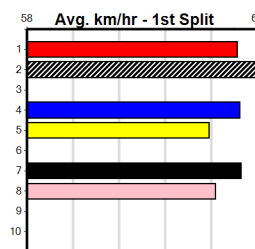

Watchdog Tips: [ ] [ ] [ ] [ ] Bet: [ ]

STACY'S MUM [5]
BK Bitch Mar-22 Sire: BARCIA BALE Dam: GYPSIES LUCK
Owner(s): M Maas
Trainer: Marlene Schmidt (Devon Meadow)
Winning Distances: < 300m (0) 300 - 399m (0) 400 - 499m (2) 500 - 599m (3) 600 - 699m (1) > 700m (0)
Winning Weights: 27.6(1) 27.7(1) 28.0(2) 28.4(2)
Race history table and Box History included.

GROOVEBIRD [5]
BK Bitch May-22 Sire: NEED MY MONEYNOW Dam: SAINT WEST
Owner(s): KRAMERICA (SYN), G Farrugia, W Gallagher
Trainer: Jeffrey Britton (Anakie)
Winning Distances: < 300m (0) 300 - 399m (0) 400 - 499m (1) 500 - 599m (7) 600 - 699m (6) > 700m (1)
Winning Weights: 29.1(1) 29.2(2) 29.3(2) 29.4(1) 29.5(1) 29.8(2) 29.9(2) 30.1(3) 30.2(1)
Race history table and Box History included.

*** VACANT BOX ***
Sire: Dam:
Owner(s):
Trainer:
Winning Distances: < 300m (0) 300 - 399m (0) 400 - 499m (0) 500 - 599m (0) 600 - 699m (0) > 700m (0)
Winning Weights:

LAKEVIEW NOLA [5]
WF Bitch Sep-21 Sire: FERNANDO BALE Dam: LAKEVIEW GRACE
Owner(s): Lakeview kennels (SYN), L Whelan, M Whelan, P Whelan
Trainer: Harley Whelan (Metung)
Winning Distances: < 300m (0) 300 - 399m (0) 400 - 499m (1) 500 - 599m (3) 600 - 699m (1) > 700m (0)
Winning Weights: 26.7(2) 27.1(2) 27.2(1)
Race history table and Box History included.

INFRA ROCK [5]
BK Dog Nov-22 Sire: AUSSIE INFRARED Dam: LITTLE TUBBSY
Owner(s): O Corte
Trainer: Mark McClelland (Lovely Banks)
Winning Distances: < 300m (0) 300 - 399m (0) 400 - 499m (1) 500 - 599m (0) 600 - 699m (5) > 700m (1)
Winning Weights: 33.5(1) 33.6(1) 33.8(1) 33.9(1) 34.0(1) 34.3(2)
Race history table and Box History included.