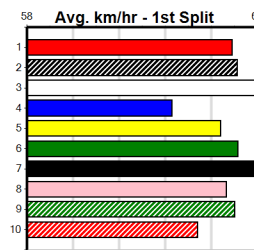

6

7

8

9

10

SPORTSBET AUSTRALIAN CUP S/F4

Distance: 525m, Race Type: S/E Semi Final, Total Prizemoney: \$9,055
1st: \$6,100, 2nd: \$1,870, 3rd: \$935, 4th: \$150

Watchdog Tips: