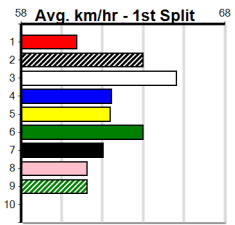

SPORTSBET GREEN TICKS (275+ RANK)

Distance: 400m, Race Type: Maiden, Total Prizemoney: $1,530
1st: $1,000, 2nd: $320, 3rd: $160, 4th: $50

1
6:27PM
(VIC time)

Watchdog Tips: **0 0 0 0** Bet: **0**