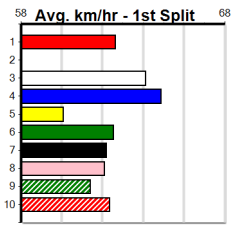

THE BECKLEY CENTRE GEELONG (275+

Distance: 460m, Race Type: Maiden, Total Prizemoney: $1,530
1st: $1,000, 2nd: $320, 3rd: $160, 4th: $50

2

6:47PM

(VIC time)

Watchdog Tips: **0 0 0 0** Bet: **0**