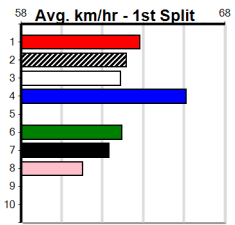

Trainer:
Owner(s):

RSN GREY AREAS WEDNESDAY & FRIDA

Distance: 460m, Race Type: Grade 7, Total Prizemoney: \$1,530
1st: \$1,000, 2nd: \$320, 3rd: \$160, 4th: \$50

9

9:10PM

(VIC time)

Watchdog Tips:

0 0 0 0