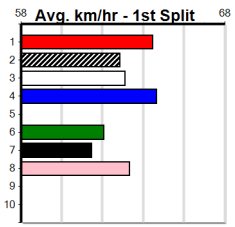

Geelong

NP ELECTRICAL (2-3 WINS) (275+ RANK)

Distance: 460m, Race Type: Restricted Win, Total Prizemoney: \$1,530
1st: \$1,000, 2nd: \$320, 3rd: \$160, 4th: \$50

7

8:31PM

(VIC time)

Watchdog Tips:

0 0 0 0