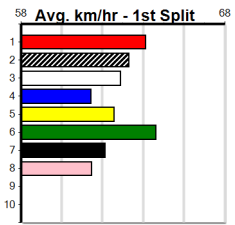

SPORTSBET SAME RACE MULTI (275+ RA

Distance: 400m, Race Type: Grade 5, Total Prizemoney: $1,530
1st: $1,000, 2nd: $320, 3rd: $160, 4th: $50

12

10:18PM
(VIC time)

Watchdog Tips: **0 0 0 0** Bet: **0**