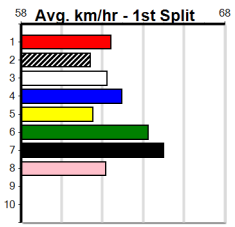

BEACHSIDE SECURITY (275+ RANK)

Distance: 400m, Race Type: Grade 7, Total Prizemoney: $1,530
1st: $1,000, 2nd: $320, 3rd: $160, 4th: $50

3

7:07PM
(VIC time)

Watchdog Tips: **0 0 0 0** Bet: **0**