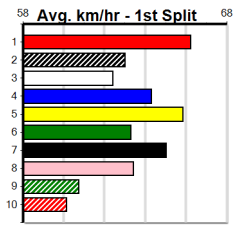

Sale

DON CLAVARINO MEMORIAL - SPORTSBE

Distance: 435m, Race Type: Grade 5 Heat, Total Prizemoney: $2,925
1st: $1,950, 2nd: $600, 3rd: $300, 4th: $75

4

7:10PM

(VIC time)

Watchdog Tips: **0 0 0 0** Bet: **.**