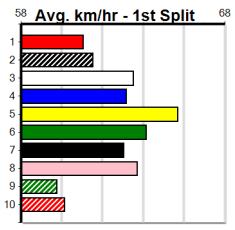

Sale

JOHN WAUGH MEMORIAL

Distance: 510m, Race Type: Grade 5, Total Prizemoney: $3,340
1st: $2,230, 2nd: $690, 3rd: $345, 4th: $75

5

7:32PM
(VIC time)

Watchdog Tips: **0 0 0 0** Bet: **0**