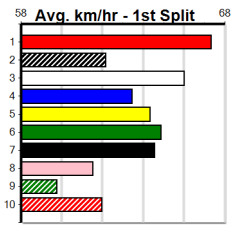

Sale

7
8:14PM
(VIC time)

PETER EUSTACE MEMORIAL

Distance: 510m, Race Type: Mixed 4/5, Total Prizemoney: $3,875
1st: $2,600, 2nd: $800, 3rd: $400, 4th: $75

Watchdog Tips: 0 0 0 0 Bet: .