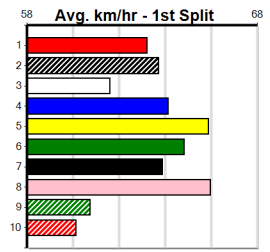

Sale
11
9:38PM
(VIC time)

SPORTSBET HT3

Distance: 435m, Race Type: Grade 5 Heat, Total Prizemoney: $2,925
1st: $1,950, 2nd: $600, 3rd: $300, 4th: $75

Watchdog Tips: ☐ ☐ ☐ ☐ ☐ Bet: ☐

IRON TYSON [5]
BK Dog May-22 Sire: ZIPPING GARTH Dam: DREAMY EYES Trainer: Christian Wilk (Tanjil South)
Owner(s): Eye Candy (SYN), C Wilk, K Gorman
Winning Distances: < 300m (0) 300 - 399m (1) 400 - 499m (4) 500 - 599m (0) 600 - 699m (0) > 700m (0)
Winning Weights: 31.1(1) 32.2(1) 32.4(2) 34.4(1)

Rank	Age	Sex	Color	DOB	Time	Margin	1st/2nd (Time)	PIR	Checked	Comment	WR	Split 1	S/P	Grade
7th (2)	34.4	350	HVL	R8 11-Nov-24	19.96	19.38	8.50L ZIPPI MUSTANG (19.38)	S/5	.	.	.	6.74	$32.90	5
5th (2)	34.4	425	BEN	R5 20-Nov-24	24.84	24.19	3.5L MINI MINION (24.60)	M/355	.	.	.	6.65	$2.80	5
1st (6)	34.4	425	BEN	R4 27-Nov-24	24.29	24.03	3.00L BALLOON HEAD (24.49)	M/111	.	.	.	6.70	$3.10	T3-5
3rd (2)	34.0	500	BEN	R8 04-Dec-24	28.62	28.34	1.5L CROWNING GLORY (28.53)	M/333	.	.	.	6.83	$7.90	5
3rd (3)	34.1	390	BAL	R4 30-Dec-24	22.71	22.30	3.25L XISAN BALE (22.49)	M/57	.	.	.	8.75	$17.70	T3-5
5th (8)	34.1	450	SHP	R6 02-Jan-25	25.93	25.51	4.75L BUNDY PARADISE (25.60)	M/555	.	.	.	6.85	$10.50	T3-5
6th (7)	34.0	450	SHP	R7 06-Jan-25	26.24	25.15	12.00 XOEL BALE (25.46)	Q/347	.	.	.	6.79	$22.60	5
8th (6)	33.0	425	BEN	R10 17-Jan-25	25.06	23.55	15.00 WEARING LEVIS (24.07)	S/688	.	V10	.	6.72	$22.20	5NP

Last 3 wins NOT included above

1st (7)	32.2	435	SLE	R4 22-May-24	24.69	24.63	4.25L DR. DUCKY (24.98)	M/221	.	.	.	5.45	$3.00	X67
1st (8)	32.4	450	SHP	R10 04-Jul-24	25.56	25.50	3.5L SHOCK AND AWE (25.80)	M/331	.	.	.	6.74	$17.40	T3-RW
1st (7)	31.1	435	SLE	R7 28-Aug-24	24.77	24.42	5.50L BLACK PISTOL (25.14)	M/111	.	SW	.	5.35	$3.50	5

Box History

Bx	1st	2nd	3rd	4th	5th	6th	7th	8th
1	1	1	1	2	1	1	1	1
2			2	3				1
3			1					1 1
4	1		1	1				1
5			1	1				1
6	1	1			1			1
7	2	1				1	1	
8	1			2				

Prize Best Starts Trk/Dts APM: $8515.63, 24.69(7)-22/5/24, 36-5-3-4, 5-2-1-0, 2605