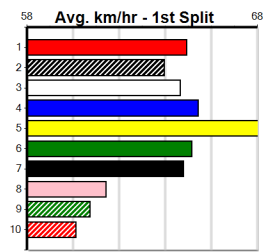

Sale
10
9:16PM
(VIC time)

SPORTSBET HT2

Distance: 435m, Race Type: Grade 5 Heat, Total Prizemoney: $2,925
1st: $1,950, 2nd: $600, 3rd: $300, 4th: $75

Watchdog Tips: ☐ ☐ ☐ ☐ ☐

Bet:

Form Box	Wgt	Dist	Track	Date	Time	BON	Margin	1st/2nd (Time)	PIR	Checked	Comment	WR	Split 1	S/P	Grade
BRING YOUR BEST [5]															
WBK Dog		Feb-22		Sire: FERNANDO BALE		Dam: BRING YOUR BANJO		Trainer: Manuel Valcarcel-fuentes (Moe So)							
Owner(s): M Valcarcel-fuentes															
Winning Distances: < 300m (0) 300 - 399m (6) 400 - 499m (5) 500 - 599m (0) 600 - 699m (0) > 700m (0)															
Winning Weights: 31.5(1) 31.7(1) 31.8(1) 31.9(2) 32.0(2) 32.1(1) 32.2(1) 32.3(1) 32.5(1)															
1st	(6)	31.8	350	HVL	R5	29-Dec-24	19.48	19.12	1.25L	ROB THE BUTCHER (19.56)	M/1		6.53	$3.00	5
1st	(7)	32.0	400	WGL	R12	03-Jan-25	22.86	22.77	0.25L	RED ED (22.87)	S/21	SW	8.45	$1.70	X45
4th	(8)	32.3	390	BAL	R13	08-Jan-25	22.26	21.88	5.50L	PAW QUARK (21.90)	S/64		8.53	$4.10	5
8th	(8)	32.0	390	BAL	R13	15-Jan-25	22.98	21.99	9.50L	MILLIE (22.33)	S/88		8.79	$3.00	5
6th	(6)	32.2	390	BAL	R14	22-Jan-25	22.84	21.93	12.00	CHEMICAL EROSION (22.02)	M/77		8.67	$5.70	5
4th	(5)	32.4	350	HVL	R8	26-Jan-25	19.39	18.99	1.75L	SONIC DIESEL (19.28)	M/1		6.48	$19.20	FFA
4th	(3)	31.8	435	SLE	R10	02-Feb-25	24.66	23.85	3.5L	HOLDEN BALE (24.42)	M/455	SW	5.36	$5.90	5
3rd	(3)	31.8	435	SLE	R11	09-Feb-25	24.72	24.34	2.00L	SANTORINI BALE (24.59)	M/222		5.25	$5.60	5
Last 3 wins NOT included above															
1st	(6)	31.9	350	TRA	R10	05-Jul-24	19.65	19.49	4.00L	MAXIMUM SHANAE (19.92)	M/11		6.51	$4.20	X45
1st	(4)	32.3	300	HVL	R7	15-Oct-24	16.80	16.68	0.25L	BLACK MISERY (16.81)	M/1		3.91	$20.90	5
1st	(4)	31.7	400	WGL	R4	06-Dec-24	22.60	22.44	0.50L	ASTON MASSIMO (22.62)	S/33		8.39	$3.70	5

Box History								
Bx	1st	2nd	3rd	4th	5th	6th	7th	8th
1	2	1	1	1	1	1	1	1
2	1	1	1	1	1	1	1	1
3	1	1	1	2	1			1
4	2	2	1	1				1
5		3	1	1	1			1
6	3	1	1	1	1	2		
7	1	2	1	1		3	1	
8	1	1	1	1	2			1
Prize Best Starts	$31880.63							
Trk/Dts	24.63(6)-26/6/24							
APM	58-11-10-6							
	13-0-3-2							
	8752