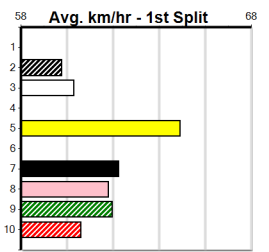

Sale
1
6:09PM
(VIC time)

ARTHUR HAY MEMORIAL

Distance: 435m, Race Type: Maiden, Total Prizemoney: $2,535
1st: $1,680, 2nd: $520, 3rd: $260, 4th: $75

Watchdog Tips: ☐ ☐ ☐ ☐ ☐ Bet: ☐

1

REDHOT MONEY [M]
WBK Bitch May-23 Sire: NEED MY MONEYNOW Dam: USAIN SPOLLY Trainer: Steven Spoljaric (Bundalaguah)
Owner(s): S Spoljaric
Winning Distances: < 300m (0) 300 - 399m (0) 400 - 499m (0) 500 - 599m (0) 600 - 699m (0) > 700m (0)
Winning Weights:

Bx	1st	2nd	3rd	4th	5th	6th	7th	8th
1								
2								
3								
4								
5								
6								
7								
8								

Last 3 wins NOT included above

Prize								$0
Best								FSH
Starts								0-0-0-0
Trk/Dts								0-0-0-0
APM								0

2

IGNATIUS ROSE [M]
BD Dog Dec-22 Sire: WHISKEY RIOT Dam: SUZIE ROSE Trainer: Sharon-lee Chignell (Rosedale)
Owner(s): S Chignell
Winning Distances: < 300m (0) 300 - 399m (0) 400 - 499m (0) 500 - 599m (0) 600 - 699m (0) > 700m (0)
Winning Weights:

Bx	1st	2nd	3rd	4th	5th	6th	7th	8th
1								
2								
3								
4								
5								
6								
7								
8								

Last 3 wins NOT included above

Prize								$1695.00
Best								24.96(7)-9/2/25
Starts								15-0-3-1
Trk/Dts								12-0-3-1
APM								1457

3

RINGO ROSE [M]
WBK Dog Mar-23 Sire: HOOKED ON SCOTCH Dam: ANNIE ROSE Trainer: Jeffrey Chignell (Rosedale)
Owner(s): S Chignell
Winning Distances: < 300m (0) 300 - 399m (0) 400 - 499m (0) 500 - 599m (0) 600 - 699m (0) > 700m (0)
Winning Weights:

Bx	1st	2nd	3rd	4th	5th	6th	7th	8th
1								
2								
3								
4								
5								
6								
7								
8								

Last 3 wins NOT included above

Prize								$0.00
Best								25.47(7)-2/2/25
Starts								1-0-0-0
Trk/Dts								1-0-0-0
APM								0

4

CALL SECURITY [M]
BK Dog Apr-23 Sire: PLAYLIST Dam: AMBER BEAUTY Trainer: Louie Cardillo (Kilmany)
Owner(s): L Cardillo
Winning Distances: < 300m (0) 300 - 399m (0) 400 - 499m (0) 500 - 599m (0) 600 - 699m (0) > 700m (0)
Winning Weights:

Bx	1st	2nd	3rd	4th	5th	6th	7th	8th
1								
2								
3								
4								
5								
6								
7								
8								

Last 3 wins NOT included above

Prize								$0
Best								FSH
Starts								0-0-0-0
Trk/Dts								0-0-0-0
APM								0

5

MINTER THRILL [M]
BD Bitch Jun-23 Sire: FERAL FRANKY Dam: JAZZY MINTER Trainer: Robert Reinke (Johnsonville)
Owner(s): MASH (SYN), R Reinke, S Reinke, M Reinke
Winning Distances: < 300m (0) 300 - 399m (0) 400 - 499m (0) 500 - 599m (0) 600 - 699m (0) > 700m (0)
Winning Weights:

Bx	1st	2nd	3rd	4th	5th	6th	7th	8th
1								
2								
3								
4								
5								
6								
7								
8								

Last 3 wins NOT included above

Prize								$260.00
Best								25.13(4)-9/2/25
Starts								1-0-0-1
Trk/Dts								1-0-0-1
APM								260