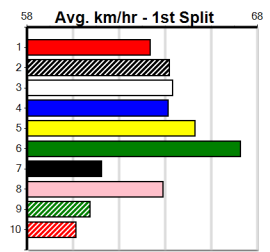

Sale
12
9:58PM
(VIC time)

SPORTSBET HT4

Distance: 435m, Race Type: Grade 5 Heat, Total Prizemoney: $2,925
1st: $1,950, 2nd: $600, 3rd: $300, 4th: $75

Watchdog Tips:

Bet:

Form Box Wgt Dist Track Date Time BON Margin 1st/2nd (Time) PIR Checked Comment W/R Split 1 S/P Grade

1 PAW WINCEY (NSW)[5]
BK Bitch Dec-22 Sire: BERNARDO Dam: DYNA HARPA Trainer: Mark Delbridge (Balliang)
Owner(s): B Wheeler
Winning Distances: < 300m (0) 300 - 399m (0) 400 - 499m (4) 500 - 599m (0) 600 - 699m (0) > 700m (0)
Winning Weights: 29.0(1) 29.4(2) 29.5(1)

Pl	Box	1st	2nd	3rd	4th	5th	6th	7th	8th		
4th (8)	28.9	460	GEL	R7	11-Oct-24	26.30	25.86	1.75L INTEX BALE (26.18)	M/458	6.72	$6.90 5
8th (7)	28.9	460	GEL	R3	18-Oct-24	26.82	26.00	9.00L FROG MARCH (26.21)	M/668	6.87	$14.80 RWH
5th (4)	29.2	450	BAL	R12	23-Oct-24	25.68	24.99	4.75L NIMBLE TOMMY (25.36)	M/665	6.73	$6.00 5
7th (7)	28.8	450	SHP	R5	02-Dec-24	25.87	25.03	8.00L VERSNELLEN (25.32)	S/777	6.95	$16.70 5
6th (1)	28.9	400	GEL	R10	20-Dec-24	23.14	22.43	8.00L SOLICIT (22.59)	M/55	8.54	$26.50 5
1st (6)	29.0	400	WGL	R10	31-Dec-24	22.91	22.38	1.00L SWEET COIN BABE (22.98)	M/65	8.64	$5.70 5H
2nd (4)	28.9	410	HOR	R12	21-Jan-25	23.35	22.87	2.00L KIRWAN (23.21)	M/22	10.33	$2.50 5
4th (7)	28.9	400	GEL	R12	24-Jan-25	22.80	22.24	3.00L ROSE OF SATURN (22.59)	M/76	8.59	$2.80 5

Last 3 wins NOT included above

1st (2)	29.4	450	WBL	R2	22-Aug-24	25.60	24.98	3.5L BLACK STATESMAN (25.84)	Q/111	6.68	$3.10 M
1st (5)	29.5	460	WGL	R5	27-Aug-24	26.19	26.16	0.75L PAW ISABELLE (26.24)	Q/111	6.46	$10.60 X67H
1st (4)	29.4	450	BAL	R5	11-Sep-24	25.54	25.18	7.00L FLY HIGH ZEUS (26.02)	Q/111	6.65	$3.40 RW

Box History

Box	1st	2nd	3rd	4th	5th	6th	7th	8th
1					1	1		
2	1							
3								
4	1	1			3			
5	1							
6	1	1		3				
7				1			1	1
8				1				

Prize Best Starts Trk/Dts APM $9025.00 25.08(6)-29/9/24 19-4-2-0 2-0-0-0 4691

2 MAGIC OUTLAW [5]
F Bitch Feb-22 Sire: CATCH THE THIEF Dam: SUPREME OUTLAW Trainer: Phillip Pollutro (Morwell)
Owner(s): P Pollutro
Winning Distances: < 300m (0) 300 - 399m (1) 400 - 499m (2) 500 - 599m (0) 600 - 699m (0) > 700m (0)
Winning Weights: 26.3(2) 26.4(1)

Pl	Box	1st	2nd	3rd	4th	5th	6th	7th	8th		
6th (8)	26.1	460	WGL	R7	28-Nov-24	26.77	26.13	9.50L BABY GIRL PEARL (26.13)	M/666	6.77	$20.30 T3-RW
2nd (3)	26.3	400	WGL	R9	05-Dec-24	23.00	22.65	1.25L OUT OF TRICKS (22.93)	Q/22	8.67	$3.90 7
6th (1)	26.4	300	HVL	R2	22-Dec-24	17.21	16.54	4.50L MR. OTTO (16.89)	M/5	4.08	$86.60 X67
2nd (8)	26.4	400	WGL	R9	09-Jan-25	22.81	22.59	0.75L JACK'S ELATION (22.76)	M/45	8.51	$5.60 T3-7
1st (6)	26.3	300	HVL	R3	13-Jan-25	17.11	16.95	1.25L MISS GALORE (17.19)	M/4	4.06	$2.70 7
5th (4)	26.1	400	WGL	R2	17-Jan-25	23.09	22.40	4.25L BEST DRESSED (22.81)	M/86	8.73	$50.20 X67
2nd (7)	26.3	400	WGL	R4	31-Jan-25	22.96	22.29	0.50L SPIRIT OF DUKE (22.92)	M/32	8.52	$4.20 6G
1st (7)	26.4	400	WGL	R9	06-Feb-25	22.63	22.53	6.00L FLYING DOORMAT (23.03)	Q/11	8.27	$9.00 6G

Last 3 wins NOT included above

1st (8)	26.3	400	WGL	R1	07-Nov-24	22.93	22.67	2.00L RUTH'S COMMANDER	M/11	8.49	$18.90 T3-M

Box History

Box	1st	2nd	3rd	4th	5th	6th	7th	8th
1							2	
2								
3	1							
4					1	1		
5								
6	1				2			
7	1	1						
8	1	1				1		

Prize Best Starts Trk/Dts APM $4240.00 FSH 13-3-3-0 0-0-0-0 3448