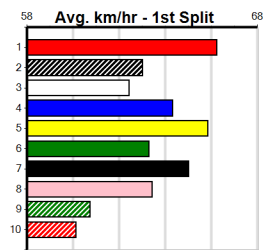

Sale

4

7:10PM

(VIC time)

DON CLAVARINO MEMORIAL - SPORTSBET

Distance: 435m, Race Type: Grade 5 Heat, Total Prizemoney: $2,925
1st: $1,950, 2nd: $600, 3rd: $300, 4th: $75

Watchdog Tips:

Bet:

Form Box	Wgt	Dist	Track	Date	Time	BON	Margin	1st/2nd (Time)	PIR	Checked	Comment	WR	Split 1	S/P	Grade

TOP KADE (NSW)[5]

BK Bitch Mar-23 Sire: ASTON DEE BEE Dam: BLAND PURR
Owner(s): B Alford Trainer: Brian Alford (Yarram)
Winning Distances: < 300m (1) 300 - 399m (2) 400 - 499m (1) 500 - 599m (1) 600 - 699m (0) > 700m (0)
Winning Weights: 26.1(2) 26.2(2) 26.5(1)

3rd (8)	26.1	520	DTO	R8	28-Nov-24	30.19	29.70	7.00L CRAZED (29.70)	23	23			5.40	$3.50	5
1st (2)	26.2	520	DTO	R4	05-Dec-24	30.32	29.86	1.75L PROLIFIC (30.45)	11	11			5.47	$1.45	5
4th (1)	26.0	520	DTO	R8	12-Dec-24	30.61	29.91	10.00 DYNAMIC NOAH (29.91)	424	424			5.53	$3.50	X45
5th (7)	26.3	400	WGL	R10	31-Dec-24	23.07	22.38	2.25L PAW WINCEY (22.91)	M/34				8.52	$3.20	5H
6th (8)	26.0	400	WGL	R10	07-Jan-25	23.16	22.55	9.00L BLACK VIPER (22.55)	M/75				8.63	$11.00	X45
5th (8)	25.8	435	SLE	R10	02-Feb-25	24.76	23.85	5.00L HOLDEN BALE (24.42)	Q/214				5.22	$5.80	5
3rd (7)	26.0	400	WGL	R6	06-Feb-25	22.80	22.53	2.75L ELUSIVE BARB (22.61)	M/22				8.39	$4.30	X45
2nd (2)	26.3	400	WGL	R12	11-Feb-25	22.88	22.40	3.25L MAKE IT THUNDER (22.66)	M/22				8.55	$1.90	5

Last 3 wins NOT included above

1st (7)	26.2	297	DTO	R4	31-Oct-24	17.10	16.84	2.50L DIGGITY'S TRACK (17.28)	21	21			5.32	$2.60	5
1st (7)	26.5	440	GBN	R9	08-Nov-24	25.03	24.29	4.75L MY GIRL MONA (25.37)	1111	1111			5.74	$2.50	5
1st (2)	26.1	350	GBN	R5	15-Nov-24	19.96	19.51	1.5L GIVE IT ALL (20.06)	241	241				$2.20	5

Box History

Bx	1st	2nd	3rd	4th	5th	6th	7th	8th
1								
2	2	1						
3								
4								
5								
6								
7	3							
8			1		1			

Prize Best Starts Trk/Dts APM: $8735.00, 24.76(8)-2/2/25, 13-5-1-2, 1-0-0-0, 5545