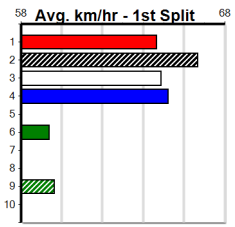

## 11:15AM

(VIC time)

Watchdog Tips:

0 0 0 0

Bet:

Form	Box	Weight	Dist	Track	Date	Time	BON	Margin	1st/2nd (Time)	PIR	Checked	Comment	W/R	Split 1	S/P	Grade																																																								
<b>1 MASSETER [M]</b>																																																																								
WBK	B				May-23		FERNANDO BALE		TEMPORALIS																																																															
Trainer: Mathew Tabb (Lara)																																																																								
Owner(s): TABB FAMILY (SYN), M Tabb, S Tabb, K Tabb																																																																								
<table border="1" style="width:100%"> <thead> <tr><th colspan="8">Winning Boxes</th></tr> <tr><th>1</th><th>2</th><th>3</th><th>4</th><th>5</th><th>6</th><th>7</th><th>8</th></tr> </thead> <tbody> <tr><td>Prize</td><td></td><td></td><td></td><td></td><td></td><td></td><td>\$0</td></tr> <tr><td>Best</td><td></td><td></td><td></td><td></td><td></td><td></td><td>FSH</td></tr> <tr><td>Starts</td><td></td><td></td><td></td><td></td><td></td><td></td><td>0-0-0-0</td></tr> <tr><td>Trk/Dst</td><td></td><td></td><td></td><td></td><td></td><td></td><td>0-0-0-0</td></tr> <tr><td>APM</td><td></td><td></td><td></td><td></td><td></td><td></td><td>\$0</td></tr> </tbody> </table>																	Winning Boxes								1	2	3	4	5	6	7	8	Prize							\$0	Best							FSH	Starts							0-0-0-0	Trk/Dst							0-0-0-0	APM							\$0
Winning Boxes																																																																								
1	2	3	4	5	6	7	8																																																																	
Prize							\$0																																																																	
Best							FSH																																																																	
Starts							0-0-0-0																																																																	
Trk/Dst							0-0-0-0																																																																	
APM							\$0																																																																	
<b>2 REIKO BENNY [M]</b>																																																																								
BK	D				Apr-23		FABREGAS		REIKO MARTINI																																																															
Trainer: Kathryn Tabb (Lara)																																																																								
Owner(s): J Fry																																																																								
<table border="1" style="width:100%"> <thead> <tr><th colspan="8">Winning Boxes</th></tr> <tr><th>1</th><th>2</th><th>3</th><th>4</th><th>5</th><th>6</th><th>7</th><th>8</th></tr> </thead> <tbody> <tr><td>Prize</td><td></td><td></td><td></td><td></td><td></td><td></td><td>\$0</td></tr> <tr><td>Best</td><td></td><td></td><td></td><td></td><td></td><td></td><td>FSH</td></tr> <tr><td>Starts</td><td></td><td></td><td></td><td></td><td></td><td></td><td>0-0-0-0</td></tr> <tr><td>Trk/Dst</td><td></td><td></td><td></td><td></td><td></td><td></td><td>0-0-0-0</td></tr> <tr><td>APM</td><td></td><td></td><td></td><td></td><td></td><td></td><td>\$0</td></tr> </tbody> </table>																	Winning Boxes								1	2	3	4	5	6	7	8	Prize							\$0	Best							FSH	Starts							0-0-0-0	Trk/Dst							0-0-0-0	APM							\$0
Winning Boxes																																																																								
1	2	3	4	5	6	7	8																																																																	
Prize							\$0																																																																	
Best							FSH																																																																	
Starts							0-0-0-0																																																																	
Trk/Dst							0-0-0-0																																																																	
APM							\$0																																																																	
<b>3 MADE UP STORIES [M]</b>																																																																								
BK	B				Jun-23		BARCIA BALE		CAROLINE																																																															
Trainer: David Condon (Devon Meadows)																																																																								
2nd	(3)	27.1	300	HVL	R1	09-Feb-25	16.91	16.42	0.25LCANYA SPARKLE (16.90)	M/1				3.93	\$9.10	M																																																								
Owner(s): K Osborne																																																																								
<table border="1" style="width:100%"> <thead> <tr><th colspan="8">Winning Boxes</th></tr> <tr><th>1</th><th>2</th><th>3</th><th>4</th><th>5</th><th>6</th><th>7</th><th>8</th></tr> </thead> <tbody> <tr><td>Prize</td><td></td><td></td><td></td><td></td><td></td><td></td><td>\$520.00</td></tr> <tr><td>Best</td><td></td><td></td><td></td><td></td><td></td><td></td><td>16.91</td></tr> <tr><td>Starts</td><td></td><td></td><td></td><td></td><td></td><td></td><td>1-0-1-0</td></tr> <tr><td>Trk/Dst</td><td></td><td></td><td></td><td></td><td></td><td></td><td>1-0-1-0</td></tr> <tr><td>APM</td><td></td><td></td><td></td><td></td><td></td><td></td><td>\$520</td></tr> </tbody> </table>																	Winning Boxes								1	2	3	4	5	6	7	8	Prize							\$520.00	Best							16.91	Starts							1-0-1-0	Trk/Dst							1-0-1-0	APM							\$520
Winning Boxes																																																																								
1	2	3	4	5	6	7	8																																																																	
Prize							\$520.00																																																																	
Best							16.91																																																																	
Starts							1-0-1-0																																																																	
Trk/Dst							1-0-1-0																																																																	
APM							\$520																																																																	
<b>4 FEEL THE RAGE (NSW)[M]</b>																																																																								
RF	D				Jan-23		WHISKEY RIOT		SUSTAIN THE RAGE																																																															
Trainer: David Condon (Devon Meadows)																																																																								
3rd	(3)	31.7	300	HVL	R2	09-Feb-25	17.08	16.42	2.50SILVERTREE BEN (16.91)	M/2				3.98	\$3.20	M																																																								
Owner(s): M Whelan																																																																								
<table border="1" style="width:100%"> <thead> <tr><th colspan="8">Winning Boxes</th></tr> <tr><th>1</th><th>2</th><th>3</th><th>4</th><th>5</th><th>6</th><th>7</th><th>8</th></tr> </thead> <tbody> <tr><td>Prize</td><td></td><td></td><td></td><td></td><td></td><td></td><td>\$260.00</td></tr> <tr><td>Best</td><td></td><td></td><td></td><td></td><td></td><td></td><td>17.08</td></tr> <tr><td>Starts</td><td></td><td></td><td></td><td></td><td></td><td></td><td>1-0-0-1</td></tr> <tr><td>Trk/Dst</td><td></td><td></td><td></td><td></td><td></td><td></td><td>1-0-0-1</td></tr> <tr><td>APM</td><td></td><td></td><td></td><td></td><td></td><td></td><td>\$260</td></tr> </tbody> </table>																	Winning Boxes								1	2	3	4	5	6	7	8	Prize							\$260.00	Best							17.08	Starts							1-0-0-1	Trk/Dst							1-0-0-1	APM							\$260
Winning Boxes																																																																								
1	2	3	4	5	6	7	8																																																																	
Prize							\$260.00																																																																	
Best							17.08																																																																	
Starts							1-0-0-1																																																																	
Trk/Dst							1-0-0-1																																																																	
APM							\$260																																																																	
<b>5 PAW JANIKA (NSW)[M]</b>																																																																								
BK	B				Jul-23		PLAINTIFF		SAMMY ALLEN																																																															
Trainer: Robert Camilleri (Lara)																																																																								
Owner(s): B Wheeler																																																																								
<table border="1" style="width:100%"> <thead> <tr><th colspan="8">Winning Boxes</th></tr> <tr><th>1</th><th>2</th><th>3</th><th>4</th><th>5</th><th>6</th><th>7</th><th>8</th></tr> </thead> <tbody> <tr><td>Prize</td><td></td><td></td><td></td><td></td><td></td><td></td><td>\$0</td></tr> <tr><td>Best</td><td></td><td></td><td></td><td></td><td></td><td></td><td>FSH</td></tr> <tr><td>Starts</td><td></td><td></td><td></td><td></td><td></td><td></td><td>0-0-0-0</td></tr> <tr><td>Trk/Dst</td><td></td><td></td><td></td><td></td><td></td><td></td><td>0-0-0-0</td></tr> <tr><td>APM</td><td></td><td></td><td></td><td></td><td></td><td></td><td>\$0</td></tr> </tbody> </table>																	Winning Boxes								1	2	3	4	5	6	7	8	Prize							\$0	Best							FSH	Starts							0-0-0-0	Trk/Dst							0-0-0-0	APM							\$0
Winning Boxes																																																																								
1	2	3	4	5	6	7	8																																																																	
Prize							\$0																																																																	
Best							FSH																																																																	
Starts							0-0-0-0																																																																	
Trk/Dst							0-0-0-0																																																																	
APM							\$0																																																																	
<b>6 WHY NOT AVA [M]</b>																																																																								
BD	B				Feb-23		MY REDEEMER		WHY NOT LUV																																																															
Trainer: Gregory Carter (Devon Meadows)																																																																								
6th	(5)	25.4	300	HVL	R1	12-Jan-25	17.85	16.68	9.50LMAJOR MISTAKE (17.19)	S/8				4.33	\$7.00	MH																																																								
2nd	(1)	25.6	300	HVL	R2	09-Feb-25	17.06	16.42	2.25SILVERTREE BEN (16.91)	M/3				3.99	\$23.10	M																																																								
Owner(s): G Carter																																																																								
<table border="1" style="width:100%"> <thead> <tr><th colspan="8">Winning Boxes</th></tr> <tr><th>1</th><th>2</th><th>3</th><th>4</th><th>5</th><th>6</th><th>7</th><th>8</th></tr> </thead> <tbody> <tr><td>Prize</td><td></td><td></td><td></td><td></td><td></td><td></td><td>\$520.00</td></tr> <tr><td>Best</td><td></td><td></td><td></td><td></td><td></td><td></td><td>17.06</td></tr> <tr><td>Starts</td><td></td><td></td><td></td><td></td><td></td><td></td><td>2-0-1-0</td></tr> <tr><td>Trk/Dst</td><td></td><td></td><td></td><td></td><td></td><td></td><td>2-0-1-1</td></tr> <tr><td>APM</td><td></td><td></td><td></td><td></td><td></td><td></td><td>\$520</td></tr> </tbody> </table>																	Winning Boxes								1	2	3	4	5	6	7	8	Prize							\$520.00	Best							17.06	Starts							2-0-1-0	Trk/Dst							2-0-1-1	APM							\$520
Winning Boxes																																																																								
1	2	3	4	5	6	7	8																																																																	
Prize							\$520.00																																																																	
Best							17.06																																																																	
Starts							2-0-1-0																																																																	
Trk/Dst							2-0-1-1																																																																	
APM							\$520																																																																	
<b>7 PAW SAVOY (NSW)[M]</b>																																																																								
WBK	D				Mar-23		YOZO BALE		QUINA BALE																																																															
Trainer: Robert Camilleri (Lara)																																																																								
Owner(s): B Wheeler																																																																								
<table border="1" style="width:100%"> <thead> <tr><th colspan="8">Winning Boxes</th></tr> <tr><th>1</th><th>2</th><th>3</th><th>4</th><th>5</th><th>6</th><th>7</th><th>8</th></tr> </thead> <tbody> <tr><td>Prize</td><td></td><td></td><td></td><td></td><td></td><td></td><td>\$0</td></tr> <tr><td>Best</td><td></td><td></td><td></td><td></td><td></td><td></td><td>FSH</td></tr> <tr><td>Starts</td><td></td><td></td><td></td><td></td><td></td><td></td><td>0-0-0-0</td></tr> <tr><td>Trk/Dst</td><td></td><td></td><td></td><td></td><td></td><td></td><td>0-0-0-0</td></tr> <tr><td>APM</td><td></td><td></td><td></td><td></td><td></td><td></td><td>\$0</td></tr> </tbody> </table>																	Winning Boxes								1	2	3	4	5	6	7	8	Prize							\$0	Best							FSH	Starts							0-0-0-0	Trk/Dst							0-0-0-0	APM							\$0
Winning Boxes																																																																								
1	2	3	4	5	6	7	8																																																																	
Prize							\$0																																																																	
Best							FSH																																																																	
Starts							0-0-0-0																																																																	
Trk/Dst							0-0-0-0																																																																	
APM							\$0																																																																	
<b>8 MY POOH BEAR [M]</b>																																																																								
BEF	B				May-22		BERNARDO		MT. VIEW AUDREY																																																															
Trainer: Kate Gieschen (Maffra)																																																																								
2nd	(7)	29.9	350	HVL	R1	07-Jul-24	19.70	19.16	2.50LSLICK NICK (19.52)	Q/3				6.67	\$4.50	M																																																								
6th	(2)	29.9	300	HVL	R1	14-Jul-24	17.65	16.69	8.00PLAYBACK (17.10)	M/2				4.13	\$1.90	M																																																								
ST	(-)	30.6	300	HVL		29-Jan-25	17.21		0.01L Trial Cleared	M		1of1			\$.	ST																																																								
3rd	(8)	30.6	300	HVL	R1	09-Feb-25	16.97	16.42	1.25LCANYA SPARKLE (16.90)	M/6				4.04	\$2.90	M																																																								
Owner(s): P Spiteri																																																																								
<table border="1" style="width:100%"> <thead> <tr><th colspan="8">Winning Boxes</th></tr> <tr><th>1</th><th>2</th><th>3</th><th>4</th><th>5</th><th>6</th><th>7</th><th>8</th></tr> </thead> <tbody> <tr><td>Prize</td><td></td><td></td><td></td><td></td><td></td><td></td><td>\$1,300.00</td></tr> <tr><td>Best</td><td></td><td></td><td></td><td></td><td></td><td></td><td>16.97</td></tr> <tr><td>Starts</td><td></td><td></td><td></td><td></td><td></td><td></td><td>5-0-2-1</td></tr> <tr><td>Trk/Dst</td><td></td><td></td><td></td><td></td><td></td><td></td><td>3-0-1-1</td></tr> <tr><td>APM</td><td></td><td></td><td></td><td></td><td></td><td></td><td>\$468</td></tr> </tbody> </table>																	Winning Boxes								1	2	3	4	5	6	7	8	Prize							\$1,300.00	Best							16.97	Starts							5-0-2-1	Trk/Dst							3-0-1-1	APM							\$468
Winning Boxes																																																																								
1	2	3	4	5	6	7	8																																																																	
Prize							\$1,300.00																																																																	
Best							16.97																																																																	
Starts							5-0-2-1																																																																	
Trk/Dst							3-0-1-1																																																																	
APM							\$468																																																																	
<b>9 OUR GEM [M] Res.</b>																																																																								
BD	B				Feb-22		WHISKEY RIOT		LONNIE MACH																																																															
Trainer: Colin Baker (Lara)																																																																								
8th	(3)	28.4	400	GEL	R2	31-Aug-24	24.33	22.30	28.00LPAW UTILITY (22.42)	S/88				9.18	\$32.30	M																																																								
6th	(2)	29.0	400	GEL	R3	28-Sep-24	24.33	22.46	26.00LSPEEDY EASY (22.54)	Q/66		V0		9.03	\$45.40	M																																																								
6th	(2)	28.7	300	HVL	R1	02-Oct-24	18.33	16.91	15.00LASTON HONCHO (17.34)	M/6				4.21	\$40.40	M																																																								
Owner(s): C Baker																																																																								
<table border="1" style="width:100%"> <thead> <tr><th colspan="8">Winning Boxes</th></tr> <tr><th>1</th><th>2</th><th>3</th><th>4</th><th>5</th><th>6</th><th>7</th><th>8</th></tr> </thead> <tbody> <tr><td>Prize</td><td></td><td></td><td></td><td></td><td></td><td></td><td>\$0.00</td></tr> <tr><td>Best</td><td></td><td></td><td></td><td></td><td></td><td></td><td>18.33</td></tr> <tr><td>Starts</td><td></td><td></td><td></td><td></td><td></td><td></td><td>3-0-0-0</td></tr> <tr><td>Trk/Dst</td><td></td><td></td><td></td><td></td><td></td><td></td><td>1-0-0-0</td></tr> <tr><td>APM</td><td></td><td></td><td></td><td></td><td></td><td></td><td>\$0</td></tr> </tbody> </table>																	Winning Boxes								1	2	3	4	5	6	7	8	Prize							\$0.00	Best							18.33	Starts							3-0-0-0	Trk/Dst							1-0-0-0	APM							\$0
Winning Boxes																																																																								
1	2	3	4	5	6	7	8																																																																	
Prize							\$0.00																																																																	
Best							18.33																																																																	
Starts							3-0-0-0																																																																	
Trk/Dst							1-0-0-0																																																																	
APM							\$0																																																																	
<b>10 TOMMY THE TURTLE [M] Res.</b>																																																																								
BK	D				Nov-21		AUSSIE INFRARED		START A RIOT																																																															
Trainer: Colin Baker (Lara)																																																																								
T	(2)	37.2	400	GEL	R1	18-Oct-24	0.00	22.40	.SUMO SMASH (22.87)	M/66		V0		9.14	\$29.30	M																																																								
7th	(7)	38.0	300	HVL	R2	09-Feb-25	18.03	16.42	17.00SILVERTREE BEN (16.91)	M/8				4.20	\$23.60	M																																																								
Owner(s): C Baker																																																																								
<table border="1" style="width:100%"> <thead> <tr><th colspan="8">Winning Boxes</th></tr> <tr><th>1</th><th>2</th><th>3</th><th>4</th><th>5</th><th>6</th><th>7</th><th>8</th></tr> </thead> <tbody> <tr><td>Prize</td><td></td><td></td><td></td><td></td><td></td><td></td><td>\$0.00</td></tr> <tr><td>Best</td><td></td><td></td><td></td><td></td><td></td><td></td><td>18.03</td></tr> <tr><td>Starts</td><td></td><td></td><td></td><td></td><td></td><td></td><td>2-0-0-0</td></tr> <tr><td>Trk/Dst</td><td></td><td></td><td></td><td></td><td></td><td></td><td>1-0-0-0</td></tr> <tr><td>APM</td><td></td><td></td><td></td><td></td><td></td><td></td><td>\$0</td></tr> </tbody> </table>																	Winning Boxes								1	2	3	4	5	6	7	8	Prize							\$0.00	Best							18.03	Starts							2-0-0-0	Trk/Dst							1-0-0-0	APM							\$0
Winning Boxes																																																																								
1	2	3	4	5	6	7	8																																																																	
Prize							\$0.00																																																																	
Best							18.03																																																																	
Starts							2-0-0-0																																																																	
Trk/Dst							1-0-0-0																																																																	
APM							\$0																																																																	