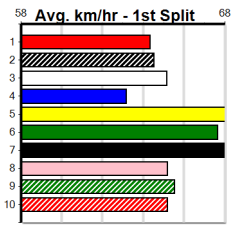

5

12:29PM

(VIC time)

Watchdog Tips: 0 0 0 0 Bet:

Main race results table with columns: Form, Box, Weight, Dist, Track, Date, Time, BON, Margin, 1st/2nd (Time), PIR, Checked, Comment, W/R, Split 1, S/P, Grade. Includes 10 race entries (ZIVA BALE, CAN'T PARK THERE, CAPED CRUSADER, REMEMBER WHAT, PAW USAMI, MYALL MANNERED, ZIPPI MUSTANG, BOROUGH COOK, STAR COMMAND, FIRING CHIEF) with detailed horse and trainer information and winning box data.