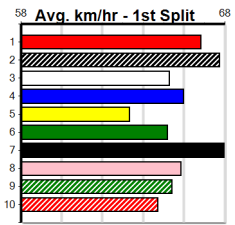

12 2:56PM (VIC time)

Distance: 300m, Race Type: Grade 5, Total Prizemoney: $2,925 1st: $1,950, 2nd: $600, 3rd: $300, 4th: $75

Watchdog Tips: 0 0 0 0 Bet:

Main table containing race details for 10 races (1-10), including horse names, trainers, owners, and winning boxes.