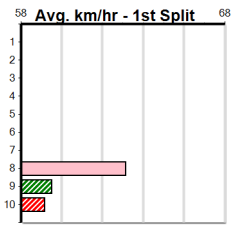

Mobile Form Guide

**Average Winning Time:**

Distance	Grade	Avg. Time
300m	Mixed 3/4	16.65
300m	Grade 5	16.87
300m	Mixed 6/7	16.90
300m	Maiden	17.11
350m	Free For All	19.18
350m	Grade 5 Final	19.27
350m	Restricted Win	19.44
350m	Grade 5	19.47
350m	S/E Veteran	19.47
350m	Maiden	19.72

**Track Record:**

Distance	Time	Greyhound	Date Set
300m	16.057	UNLEASH COLLINDA	11-Dec-22
350m	18.641	UNLEASH COLLINDA	19-Feb-23