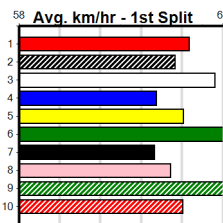

Healesville

GRV VICBRED SERIES FINAL

Distance: 350m, Race Type: Grade 5 Final, Total Prizemoney: \$9,575
1st: \$6,500, 2nd: \$2,000, 3rd: \$1,000, 4th: \$75

6

12:49PM

(VIC time)

Watchdog Tips:

0 0 0 0

Bet:

Main table containing race details for 10 races (1-10), including horse names, trainers, owners, times, and winning boxes.

CROYDON HOMING PIGEON CLUB

Distance: 300m, Race Type: Mixed 3/4, Total Prizemoney: \$3,360
1st: \$2,250, 2nd: \$690, 3rd: \$345, 4th: \$75