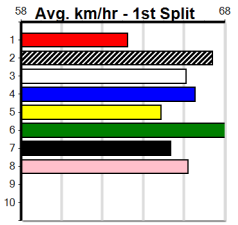

Bet:

Main table containing race details for 10 races (1-10), including horse names, trainers, owners, times, and winning boxes.

CROYDON HOMING PIGEON CLUB

Distance: 300m, Race Type: Mixed 3/4, Total Prizemoney: \$3,360
1st: \$2,250, 2nd: \$690, 3rd: \$345, 4th: \$75

Watchdog Tips: 0 0 0 0 Bet:

Main table with 10 rows of race results, including columns for Form, Box, Weight, Dist, Track, Date, Time, BON, Margin, 1st/2nd (Time), PIR, Checked, Comment, W/R, Split 1, S/P, Grade, and Winning Boxes.