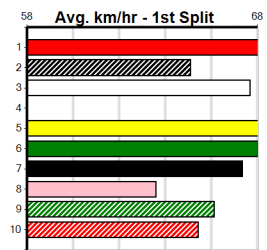

PITSTOP MOWER REPAIRS

Distance: 300m, Race Type: Grade 5, Total Prizemoney: $2,925
1st: $1,950, 2nd: $600, 3rd: $300, 4th: $75

Watchdog Tips:

Bet:

Table with columns: Form Box, Wgt, Dist, Track, Date, Time, BON, Margin, 1st/2nd (Time), PIR, Checked, Comment, WR, Split 1, S/P, Grade

MR. BEETS [5]
BK Dog Nov-20 Sire: BERNARDO Dam: MOTHER HANNAH
Owner(s): G Peach
Trainer: Gary Peach (Cape Clear)
Winning Distances: < 300m (0) 300 - 399m (8) 400 - 499m (26) 500 - 599m (0) 600 - 699m (0) > 700m (0)
Winning Weights: 32.9(1) 33.8(2) 33.9(1) 34.1(4) 34.2(2) 34.3(2) 34.4(10) 34.5(5) 34.6(1) 34.7(3) 34.8(1) 35.0(1) 35.1(1)
Box History table and Prize Best Starts table included.

FERGUS BALE (NSW)[5]
BK Dog Nov-21 Sire: DYNA VILLA Dam: HADEEL BALE
Owner(s): L Harris
Trainer: Luke Harris (Devon Meadows)
Winning Distances: < 300m (0) 300 - 399m (2) 400 - 499m (7) 500 - 599m (0) 600 - 699m (0) > 700m (0)
Winning Weights: 33.9(1) 34.2(1) 34.6(1) 34.9(1) 35.8(1) 36.0(2) 36.1(1) 36.5(1)
Box History table and Prize Best Starts table included.

ASTON COOPER [5]
F Dog Feb-20 Sire: ASTON DEE BEE Dam: ASTON CHA CHA
Owner(s): R Borda
Trainer: Darryl Fullerton (Long Gully)
Winning Distances: < 300m (0) 300 - 399m (12) 400 - 499m (3) 500 - 599m (0) 600 - 699m (0) > 700m (0)
Winning Weights: 34.9(1) 35.4(2) 35.5(1) 35.6(1) 35.7(1) 36.2(2) 36.4(1) 36.6(1) 37.0(2) 37.1(1) 37.2(1) 37.4(1)
Box History table and Prize Best Starts table included.

YARRAMUNDI OPAL (SA)[5]
BK Bitch Sep-21 Sire: HARD STYLE RICO Dam: GEMMA NISMO
Owner(s): V Roz
Trainer: Vadim Roz (Lewiston)
Winning Distances: < 300m (0) 300 - 399m (14) 400 - 499m (0) 500 - 599m (0) 600 - 699m (0) > 700m (0)
Winning Weights: 27.1(1) 27.2(1) 27.6(1) 28.5(1) 28.6(1) 28.7(2) 28.9(1) 29.0(1) 29.1(2) 29.2(1) 29.3(1) 29.4(1)
Box History table and Prize Best Starts table included.

FLAMING FOX [5]
BKW Dog Sep-22 Sire: BEAST UNLEASHED Dam: TWILIGHT FLAME
Owner(s): Flex for all (SYN), G Mclachlan, H Male, J Male
Trainer: Hannah Male (Cranbourne East)
Winning Distances: < 300m (0) 300 - 399m (7) 400 - 499m (0) 500 - 599m (0) 600 - 699m (0) > 700m (0)
Winning Weights: 30.3(1) 30.4(2) 30.5(1) 30.6(1) 30.7(1) 30.9(1)
Box History table and Prize Best Starts table included.

1

2

3

4

5