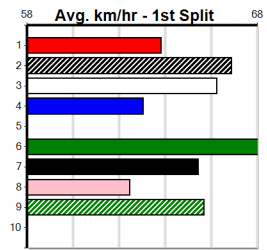

MONTROSE IGA LIQUOR (1-3 WINS)

Distance: 350m, Race Type: Restricted Win, Total Prizemoney: $2,925
1st: $1,950, 2nd: $600, 3rd: $300, 4th: $75

Watchdog Tips:

Bet:

Table with columns: Form Box, Wgt, Dist, Track, Date, Time, BON, Margin, 1st/2nd (Time), PIR, Checked, Comment, W/R, Split 1, S/P, Grade

HUDSON FLYER (SA)[7]

F Dog Mar-21 Sire: BARCIA BALE Dam: AEROPLANE GRACE

Trainer: John McCallum (Craigieburn) ENG SHP 2025-02-13

Owner(s): D Walters
Winning Distances: < 300m (0) 300 - 399m (1) 400 - 499m (0) 500 - 599m (0) 600 - 699m (0) > 700m (0)

Winning Weights: 29.4(1)

Table with columns: Rank, Dog, Wgt, Dist, Track, Date, Time, BON, Margin, Dog Name (Age), PIR, Checked, Comment, W/R, Split 1, S/P, Grade

Last 3 wins NOT included above

Table with columns: Rank, Dog, Wgt, Dist, Track, Date, Time, BON, Margin, Dog Name (Age), PIR, Checked, Comment, W/R, Split 1, S/P, Grade

Box History table with columns: Bx, 1st, 2nd, 3rd, 4th, 5th, 6th, 7th, 8th and Prize Best Starts Trk/Dts APM

1

IRISH PADDY [6]

F Dog Jun-23 Sire: ASTON RUPEE Dam: PUNK LASS ROCKS

Trainer: Christian Schmidt (Devon Meado)

Owner(s): M Schmidt
Winning Distances: < 300m (0) 300 - 399m (0) 400 - 499m (2) 500 - 599m (0) 600 - 699m (0) > 700m (0)

Winning Weights: 28.4(1) 29.2(1)

Table with columns: Rank, Dog, Wgt, Dist, Track, Date, Time, BON, Margin, Dog Name (Age), PIR, Checked, Comment, W/R, Split 1, S/P, Grade

Last 3 wins NOT included above

Table with columns: Rank, Dog, Wgt, Dist, Track, Date, Time, BON, Margin, Dog Name (Age), PIR, Checked, Comment, W/R, Split 1, S/P, Grade

Box History table with columns: Bx, 1st, 2nd, 3rd, 4th, 5th, 6th, 7th, 8th and Prize Best Starts Trk/Dts APM

2

ESSENCE [5]

BK Bitch Feb-23 Sire: SHIMA SHINE Dam: IDOLIZE

Trainer: Peter Presutto (Devon Meadows)

Owner(s): N Presutto
Winning Distances: < 300m (0) 300 - 399m (0) 400 - 499m (3) 500 - 599m (0) 600 - 699m (0) > 700m (0)

Winning Weights: 25.5(1) 25.6(1) 25.9(1)

Table with columns: Rank, Dog, Wgt, Dist, Track, Date, Time, BON, Margin, Dog Name (Age), PIR, Checked, Comment, W/R, Split 1, S/P, Grade

Last 3 wins NOT included above

Table with columns: Rank, Dog, Wgt, Dist, Track, Date, Time, BON, Margin, Dog Name (Age), PIR, Checked, Comment, W/R, Split 1, S/P, Grade

Box History table with columns: Bx, 1st, 2nd, 3rd, 4th, 5th, 6th, 7th, 8th and Prize Best Starts Trk/Dts APM

3

SCOOP THE LOOT [6]

BK Dog Mar-22 Sire: MY REDEEMER Dam: HEADSPACE

Trainer: Julie-anne Hopper (Werribee)

Owner(s): J Hopper
Winning Distances: < 300m (0) 300 - 399m (0) 400 - 499m (2) 500 - 599m (0) 600 - 699m (0) > 700m (0)

Winning Weights: 29.3(1) 29.6(1)

Table with columns: Rank, Dog, Wgt, Dist, Track, Date, Time, BON, Margin, Dog Name (Age), PIR, Checked, Comment, W/R, Split 1, S/P, Grade

Last 3 wins NOT included above

Table with columns: Rank, Dog, Wgt, Dist, Track, Date, Time, BON, Margin, Dog Name (Age), PIR, Checked, Comment, W/R, Split 1, S/P, Grade

Box History table with columns: Bx, 1st, 2nd, 3rd, 4th, 5th, 6th, 7th, 8th and Prize Best Starts Trk/Dts APM

4

MENAGE [7]

BK Bitch Feb-22 Sire: SHIMA SHINE Dam: MEPUNGA MOLLY

Trainer: Justin Illman (Pearcedale)