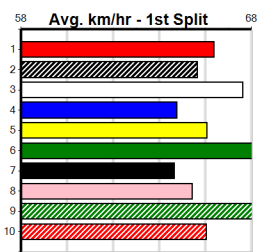

GRV VICBRED SERIES FINAL

Distance: 350m, Race Type: Grade 5 Final, Total Prizemoney: $9,575
1st: $6,500, 2nd: $2,000, 3rd: $1,000, 4th: $75

Watchdog Tips:

Bet:

Form Box Wgt Dist Track Date Time BON Margin 1st/2nd (Time) PIR Checked Comment W/R Split 1 S/P Grade

LUXFORD [5]

BK Dog May-22 Sire: SHIMA SHINE Dam: ITA LOUISA

Trainer: Stephen Toner (Bunyip)

Owner(s): S Toner

Winning Distances: < 300m (0) 300 - 399m (3) 400 - 499m (1) 500 - 599m (0) 600 - 699m (0) > 700m (0)

Winning Weights: 35.6(1) 35.8(1) 36.2(1) 36.6(1)

Table with columns: Rank, Dog, Date, Time, BON, Margin, 1st/2nd (Time), PIR, Checked, Comment, W/R, Split 1, S/P, Grade

Last 3 wins NOT included above

Table with columns: Rank, Dog, Date, Time, BON, Margin, 1st/2nd (Time), PIR, Checked, Comment, W/R, Split 1, S/P, Grade

Box History

Box History table with columns: Bx, 1st, 2nd, 3rd, 4th, 5th, 6th, 7th, 8th

CHEAP RED WINE [5]

WBK Dog Apr-22 Sire: FERNANDO BALE Dam: MY AMERICAN GIRL

Trainer: John Paraskevas (Pearcedale)

Owner(s): SPARKLE AND FADE (SYN), J Paraskevas, A Paraskevas

Winning Distances: < 300m (0) 300 - 399m (5) 400 - 499m (6) 500 - 599m (2) 600 - 699m (0) > 700m (0)

Winning Weights: 35.2(2) 35.4(2) 35.5(2) 35.6(1) 35.7(3) 35.8(2) 35.9(1)

Table with columns: Rank, Dog, Date, Time, BON, Margin, 1st/2nd (Time), PIR, Checked, Comment, W/R, Split 1, S/P, Grade

Last 3 wins NOT included above

Table with columns: Rank, Dog, Date, Time, BON, Margin, 1st/2nd (Time), PIR, Checked, Comment, W/R, Split 1, S/P, Grade

Box History

Box History table with columns: Bx, 1st, 2nd, 3rd, 4th, 5th, 6th, 7th, 8th

SHORT STRAW TREV [4]

BKW Dog Aug-22 Sire: BEAST UNLEASHED Dam: TAKERS TO VEGAS

Trainer: Donald Rhodes (Heyfield)

Owner(s): D Rhodes

Winning Distances: < 300m (0) 300 - 399m (2) 400 - 499m (5) 500 - 599m (0) 600 - 699m (0) > 700m (0)

Winning Weights: 30.0(1) 30.2(2) 30.3(1) 30.4(1) 30.5(1) 31.6(1)

Table with columns: Rank, Dog, Date, Time, BON, Margin, 1st/2nd (Time), PIR, Checked, Comment, W/R, Split 1, S/P, Grade

Last 3 wins NOT included above

Table with columns: Rank, Dog, Date, Time, BON, Margin, 1st/2nd (Time), PIR, Checked, Comment, W/R, Split 1, S/P, Grade

Box History

Box History table with columns: Bx, 1st, 2nd, 3rd, 4th, 5th, 6th, 7th, 8th

CHEMICAL EROSION [4]

BK Dog Jan-23 Sire: BERNARDO Dam: SLINGSHOT GYPSY

Trainer: Brian Hodgson (Smythesdale)

Owner(s): J Ferguson

Winning Distances: < 300m (0) 300 - 399m (5) 400 - 499m (3) 500 - 599m (0) 600 - 699m (0) > 700m (0)

Winning Weights: 30.9(1) 31.0(1) 31.1(3) 31.2(2) 31.8(1)

Table with columns: Rank, Dog, Date, Time, BON, Margin, 1st/2nd (Time), PIR, Checked, Comment, W/R, Split 1, S/P, Grade

Last 3 wins NOT included above

Table with columns: Rank, Dog, Date, Time, BON, Margin, 1st/2nd (Time), PIR, Checked, Comment, W/R, Split 1, S/P, Grade

Box History

Box History table with columns: Bx, 1st, 2nd, 3rd, 4th, 5th, 6th, 7th, 8th

RUAPUKE ROCKS [5]

BE Dog Mar-22 Sire: BERNARDO Dam: FREDA ROCKS

Trainer: Mario Briganti (Pearcedale)

Owner(s): B Keen

Winning Distances: < 300m (0) 300 - 399m (2) 400 - 499m (8) 500 - 599m (0) 600 - 699m (0) > 700m (0)