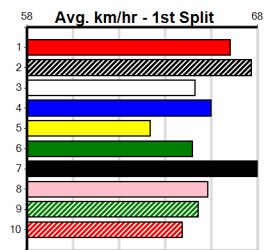

6

7

8

9

10

SPORTSBET NOBODY DOES IT EASIER

Distance: 300m, Race Type: Grade 5, Total Prizemoney: \$2,925
1st: \$1,950, 2nd: \$600, 3rd: \$300, 4th: \$75

Watchdog Tips: