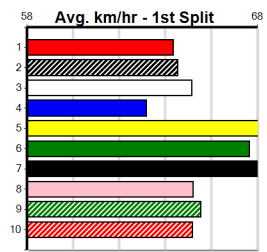

GORSKI ENGINEERING

Distance: 350m, Race Type: Grade 5, Total Prizemoney: $2,925
1st: $1,950, 2nd: $600, 3rd: $300, 4th: $75

Watchdog Tips:

Bet:

Table with columns: Form Box, Wgt, Dist, Track, Date, Time, BON, Margin, 1st/2nd (Time), PIR, Checked, Comment, WR, Split 1, S/P, Grade

Race 1: ZIVA BALE (NSW)[5]. BEBD Bitch Feb-22. Sire: FERNANDO BALE, Dam: HADARAH BALE. Trainer: Robert Weightman (Haddon). Includes winning distances, weights, and a box history table.

Race 2: CAN'T PARK THERE [5]. BE Dog Feb-22. Sire: FERNANDO BALE, Dam: JAY BIRD. Trainer: Samuel Webb (Eaglehawk). Includes winning distances, weights, and a box history table.

Race 3: CAPED CRUSADER [5]. WBK Dog Oct-22. Sire: RAZOR'S EDGE, Dam: IT'S A DIVA. Trainer: Nicholas Johnston (Tooborac). Includes winning distances, weights, and a box history table.

Race 4: REMEMBER WHAT (NSW)[5]. BE Bitch Oct-21. Sire: TOMMY SHELBY, Dam: WHAT JOY. Trainer: Mark Giddings (Heathcote). Includes winning distances, weights, and a box history table.

Race 5: PAW USAMI (NSW)[5]. RF Bitch Jul-22. Sire: DYNA TRON, Dam: HADEEL BALE. Trainer: Robert Camilleri (Lara). Includes winning distances, weights, and a box history table.