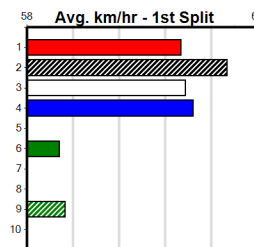

2
11:36AM

Distance: 350m, Race Type: Maiden, Total Prizemoney: $2,535
1st: $1,680, 2nd: $520, 3rd: $260, 4th: $75

(VIC time)

Watchdog Tips: Bet:

Form	Box	Wgt	Dist	Track	Date	Time	BON	Margin	1st/2nd (Time)	PIR	Checked	Comment	W/R	Split 1	S/P	Grade			
1	JUST ONE FLEX [M]																		
	BK	Dog				Jun-23		Sire: KOBLENZ	Dam: JUST ONE MOMENT								Trainer: Gregory Mclachlan (Cranbourne)		
	Owner(s): Flex for all (SYN), G Mclachlan, H Male, J Male																		
	Winning Distances: < 300m (0) 300 - 399m (0) 400 - 499m (0) 500 - 599m (0) 600 - 699m (0) > 700m (0)																		
	Winning Weights:																		
	T	(4)	34.4	515	SAP	R2	13-Jan-25	0.00	29.43			WINNING STEPS (30.23)	M/3666		V0	W	5.23	$9.30	MH
	ST	(-)	34	300	HVL		09-Feb-25	16.91		1.00L		Trial Cleared	M/22		2of5		4.09		ST

Box History

Bx	1st	2nd	3rd	4th	5th	6th	7th	8th
1								
2								
3								
4								
5								
6								
7								
8								
Prize Best								
Starts	1-0-0-0							
Trk/Dts	0-0-0-0							
APM	0							

2	PAW PASCAL (NSW)[M]																		
	WBD	Dog				Mar-23		Sire: YOZO BALE	Dam: QUINA BALE								Trainer: Robert Camilleri (Lara)		
	Owner(s): B Wheeler																		
	Winning Distances: < 300m (0) 300 - 399m (0) 400 - 499m (0) 500 - 599m (0) 600 - 699m (0) > 700m (0)																		
	Winning Weights:																		
	8th	(3)	34.6	350	HVL	R3	12-Dec-24	20.14	19.47	7.00L	JOE THE GOOSE (19.66)	M/8					6.80	$8.40	M

Box History

Bx	1st	2nd	3rd	4th	5th	6th	7th	8th
1								
2								
3								1
4								
5								
6								
7								
8								
Prize Best	20.14(3)-12/12/24							
Starts	1-0-0-0							
Trk/Dts	1-0-0-0							
APM	0							

3	JAY'S GIRL [M]																		
	BD	Bitch				Nov-22		Sire: TOMMY SHELBY	Dam: SHOOT TO MISS								Trainer: Murray Collyer (Coburg North)		
	Owner(s): M Collyer																		
	Winning Distances: < 300m (0) 300 - 399m (0) 400 - 499m (0) 500 - 599m (0) 600 - 699m (0) > 700m (0)																		
	Winning Weights:																		
	3rd	(1)	26.7	400	WGL	R9	11-Oct-24	23.64	22.36	2.00L	WARRIOR JACK (23.51)	M/65					8.75	$4.60	M
	5th	(6)	26.5	390	BAL	R1	16-Oct-24	23.50	21.97	17.00	CHEEKY DEED (22.33)	M/77					9.06	$6.70	M
	4th	(5)	26.8	300	HVL	R1	15-Nov-24	17.58	16.86	1.25L	BAMBI ROSE (17.49)	M/6					4.12	$8.00	T3-M
	4th	(3)	26.9	350	HVL	R2	20-Nov-24	20.04	19.40	9.50L	DR. REESE (19.40)	M/8					6.83	$6.70	M
	3rd	(2)	27.1	300	HVL	R2	06-Dec-24	17.17	16.89	4.25L	ZINZAN CHARLIE (16.89)	M/5					4.10	$4.50	T3-M
	4th	(5)	27.0	350	HVL	R3	12-Dec-24	19.81	19.47	2.25L	JOE THE GOOSE (19.66)	M/5					6.63	$14.20	M
	3rd	(4)	27.0	300	HVL	R2	22-Jan-25	17.24	16.88	5.50L	HIGHLAND SAL (16.88)	M/2					4.05	$1.70	M
	3rd	(7)	27.6	350	HVL	R7	29-Jan-25	19.78	19.61	2.00L	LA BELLA MIKADO (19.65)	M/5					6.78	$6.40	M

Box History

Bx	1st	2nd	3rd	4th	5th	6th	7th	8th
1								
2			1					
3				1				
4			1					
5				2				
6					2			
7			1					
8								
Prize Best	$915.00							
Starts	19.78(7)-29/1/25							
Trk/Dts	9-0-0-4							
APM	3-0-0-1							
	625							

4	RED HOT PRETTY [M]																		
	RF	Bitch				May-23		Sire: FERAL FRANKY	Dam: PRETTY MOUSE								Trainer: Debbie Burley (Wattle Glen)		
	Owner(s): P Burley																		
	Winning Distances: < 300m (0) 300 - 399m (0) 400 - 499m (0) 500 - 599m (0) 600 - 699m (0) > 700m (0)																		
	Winning Weights:																		
	8th	(6)	27.2	525	MEP	R1	05-Feb-25	31.83	29.93	28.00	TRIBECA (29.93)	M/4688					5.21	$66.10	MH

Box History

Bx	1st	2nd	3rd	4th	5th	6th	7th	8th
1								
2								
3								
4								
5								
6								1
7								
8								
Prize Best	$0.00							
Starts	F5H							
Trk/Dts	1-0-0-0							
APM	0-0-0-0							
	0							

5	WINNING RATIO [M]																	
	BD	Dog				Aug-23		Sire: OUT OF RANGE	Dam: GOLDEN RATIO								Trainer: Andrew Broadley (Aspendale)	
	Owner(s): A Broadley																	
	Winning Distances: < 300m (0) 300 - 399m (0) 400 - 499m (0) 500 - 599m (0) 600 - 699m (0) > 700m (0)																	
	Winning Weights:																	
	Last 3 wins NOT included above