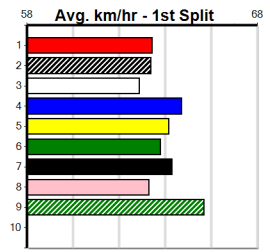

CENTRAL SCAFFOLDS

Distance: 300m, Race Type: Mixed 6/7, Total Prizemoney: $2,925
1st: $1,950, 2nd: $600, 3rd: $300, 4th: $75

Watchdog Tips: [ ] [ ] [ ] [ ] Bet: [ ]

TEMPER TANTRUM [7]
RF Bitch Apr-22 Sire: BEAST UNLEASHED Dam: SLINGSHOT ANGEL
Owner(s): J Ferguson
Winning Distances: < 300m (0) 300 - 399m (0) 400 - 499m (1) 500 - 599m (0) 600 - 699m (0) > 700m (0)
Winning Weights: 28.8(1)
2nd (1) 29.1 390 BAL R1 15-May-24 22.38 22.06 1.00L PAW TIKA (22.32) Q/11 . . . 8.43 $3.60 M
4th (7) 29.1 390 WBL R1 23-May-24 22.61 22.06 5.50L TECTONIC (22.25) M/33 . . . 8.83 $5.00 M
4th (6) 29.8 390 BAL R1 31-May-24 22.98 21.79 3.5L STRAIGHT SPEED (22.75) M/13 . . . 8.55 $3.50 M
2nd (5) 28.9 425 BEN R1 21-Jun-24 24.72 23.62 7.00L ULTIMATE RIOT (24.25) Q/112 . . . 6.60 $5.40 M
1st (3) 28.8 425 BEN R2 28-Jun-24 24.45 23.73 1.5L PINK FLAMINGO (24.56) M/211 . . . 6.70 $5.30 M
4th (7) 29.2 425 BEN R2 05-Jul-24 24.35 23.75 4.50L HIGHER FORCE (24.05) S/444 . . . 6.69 $27.00 X67
ST (-) 29.2 300 HVL 09-Feb-25 16.91 . . . 0.01L Trial Cleared M . . . 1of1 . . . ST . . . $27.00 X67
2nd (4) 28.8 390 BAL R2 12-Feb-25 22.43 21.76 0.50L BUDDY REIKO (22.41) M/31 . . . 8.49 $5.10 X67
Last 3 wins NOT included above
Box History
Bx 1st 2nd 3rd 4th 5th 6th 7th 8th
1 1 . . . .
2 . . . .
3 1 . . . .
4 1 . . . .
5 1 . . . .
6 . . . .
7 . . . .
8 . . . .
Prize Best $3880.00
Starts FSH
Trk/Dts 9-1-3-1
APM 0-0-0-0 1256

SILVERTREE BEN (NSW)[7]
BK Dog Mar-23 Sire: ASTON DUKE Dam: ZIPPING ROSITA
Owner(s): M Carter
Winning Distances: < 300m (0) 300 - 399m (1) 400 - 499m (0) 500 - 599m (0) 600 - 699m (0) > 700m (0)
Winning Weights: 27.9(1)
7th (5) 28.0 400 GEL R2 31-Jan-25 23.64 22.51 11.00 DOONGALLA NOMES (22.91) S/88 . . . 8.78 $82.30 M
1st (8) 27.9 300 HVL R2 09-Feb-25 16.91 16.42 2.25L WHY NOT AVA (17.06) M/4 . . . SW . . . 4.02 $11.80 M
Last 3 wins NOT included above
Box History
Bx 1st 2nd 3rd 4th 5th 6th 7th 8th
1 . . . .
2 . . . .
3 . . . .
4 . . . .
5 . . . .
6 . . . .
7 . . . .
8 1 . . . .
Prize Best $1680.00
Starts 16.91(8)-9/2/25
Trk/Dts 2-1-0-0
APM 1-1-0-0 1680