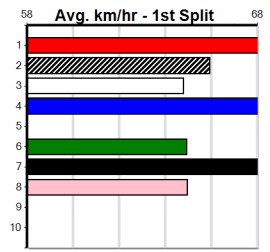

Watchdog Tips: [ ] [ ] [ ] [ ] Bet: [ ]

PAW WALDO (NSW)[4] RF Dog Jul-22 Sire: DYNA TRON Dam: HADEEL BALE Trainer: Matthew Marshall (Darley)
Winning Distances: < 300m (0) 300 - 399m (7) 400 - 499m (1) 500 - 599m (0) 600 - 699m (0) > 700m (0)
Winning Weights: 34.1(1) 34.3(1) 34.5(2) 34.6(2) 34.7(1) 34.8(1)
3rd (4) 34.6 410 HOR R4 19-Nov-24 23.46 23.16 2.00L ICE ICE BABY (23.33) M/41 . . . 10.30 $13.70 5
7th (4) 35.0 350 HVL R6 24-Nov-24 19.63 19.03 5.00L READY TO STING (19.28) S/6 . . . 6.59 $17.90 5
4th (7) 34.6 350 HVL R7 15-Dec-24 19.39 18.86 7.50L HAIL THE CHIEF (18.88) M/4 . . . 6.58 $9.00 5
1st (1) 34.7 300 HVL R10 22-Dec-24 16.54 16.54 0.05L NEW WAVE WHINE (16.54) M/4 . . . 3.97 $13.60 FFA
5th (5) 34.7 350 HVL R7 29-Dec-24 19.44 19.12 4.75L HIGH END CASH (19.12) M/7 . . . 6.63 $6.30 5
3rd (6) 34.7 390 WBL R12 16-Jan-25 22.49 21.83 4.50L SUPER SEATTLE (22.19) S/43 . . . 8.67 $7.10 5
4th (8) 34.9 350 HVL R7 26-Jan-25 19.42 18.99 6.50L FLAMING FOX (18.99) M/6 . . . 6.64 $4.30 5
1st (1) 34.8 350 HVL R7 02-Feb-25 19.25 19.03 2.50L MISS MELEE (19.42) Q/1 . . SW . 6.47 $2.10 5
Last 3 wins NOT included above
1st (3) 34.3 300 HVL R2 19-Aug-24 17.12 16.86 3.5L LITTLE MISS ENVY (17.36) M/6 . . SW . 4.06 $1.20 T3-6
1st (4) 34.6 300 HVL R4 15-Sep-24 17.00 16.80 0.25L JEBEDIAH (17.02) S/4 . . . 3.98 $6.10 X45
1st (4) 34.5 400 WGL R5 27-Sep-24 22.64 22.64 2.25L EL CRIMP ADORE (22.79) M/11 . . . 8.26 $3.40 X45

MILE A MINUTE (TAS)[1] BD Dog Mar-22 Sire: SUPERIOR PANAMA Dam: MEDIO PASO Trainer: Bradley Greenough (Pearcedale)
Winning Distances: < 300m (0) 300 - 399m (8) 400 - 499m (7) 500 - 599m (1) 600 - 699m (0) > 700m (0)
Winning Weights: 34.5(1) 34.6(1) 34.7(1) 34.9(1) 35.0(5) 35.1(1) 35.3(1) 35.4(2) 35.6(2) 36.1(1)
2nd (7) 35.0 425 BEN R9 11-Oct-24 23.77 23.69 1.25L BORACAY STORM (23.69) M/212 . . SW . 6.42 $7.20 GRP2
8th (7) 35.5 515 SAN R10 07-Nov-24 30.57 28.99 17.00 I'M A MUSTANG (29.39) S/5777 . . V3 . 5.07 $5.50 5
2nd (8) 35.5 461 HOB R6 05-Dec-24 25.72 25.54 2.50L HOTEL WHISKY ONE (25.54) 0 B SWAB . . . 5.09 $2.25 SH
2nd (1) 35.1 461 HOB R6 12-Dec-24 25.78 25.49 3.5L KING OWEN (25.53) 0 . . . 5.03 $1.70 SH
4th (8) 35.1 460 WGL R4 03-Jan-25 25.89 25.39 4.75L FIELD DAY (25.57) S/634 . . SW . 6.83 $4.90 SH
5th (4) 35.2 390 BAL R9 15-Jan-25 22.49 21.99 5.50L GAS LANTERN (22.14) M/75 . . . 8.73 $1.70 FFA
1st (8) 36.1 300 HVL R9 02-Feb-25 16.28 16.28 3.75L KNEE DEEP (16.54) Q/2 . . . 3.89 $1.30 FFA
1st (2) 35.6 350 HVL R9 09-Feb-25 18.78 18.78 4.00L FLAMING FOX (19.04) Q/1 . . SW . 6.37 $1.30 FFA
Last 3 wins NOT included above
1st (7) 35.6 350 HVL R4 01-Sep-24 18.94 18.88 0.75L SEAGULL ROCK (18.98) M/1 . . SW . 6.46 $1.20 SH
1st (7) 35.4 350 HVL R10 08-Sep-24 18.95 18.95 0.75L ZIPPING GRILLIS (18.99) M/1 . . SW . 6.47 $3.80 GRP2
1st (6) 35.1 425 BEN R7 05-Oct-24 23.75 23.52 1.75L SHIMA CURRENT (23.86) S/443 . . SW . 6.62 $2.40 SH