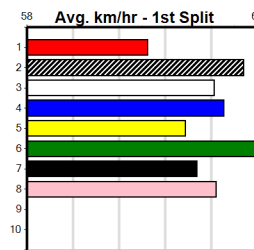

CROYDON HOMING PIGEON CLUB

Distance: 300m, Race Type: Mixed 3/4, Total Prizemoney: $3,360
1st: $2,250, 2nd: $690, 3rd: $345, 4th: $75

Watchdog Tips:

Bet:

Table with columns: Form Box, Wgt, Dist, Track, Date, Time, BON, Margin, 1st/2nd (Time), PIR, Checked, Comment, W/R, Split 1, S/P, Grade

HAIL THE CHIEF (NSW)[4]
BK Dog Nov-22 Sire: MY BRO FABIO Dam: PRIM AND PROPER
Owner(s): That's Special (SYN), R Kelly, B Bottkos, T Miller
Trainer: Peter Kelly (Longwarry North)
Winning Distances: < 300m (0) 300 - 399m (8) 400 - 499m (0) 500 - 599m (0) 600 - 699m (0) > 700m (0)
Winning Weights: 34.8(1) 34.9(1) 35.1(1) 35.4(1) 35.8(1) 35.9(2) 36.2(1)
Box History table and Prize Best Starts Trk/Dts APM

POSH PAWS [4]
BK Bitch May-22 Sire: AUSSIE INFRARED Dam: QUICK PAWS
Owner(s): DODGE N BOOKS (SYN), J Booker, K Morrison
Trainer: Kellie Morrison (Kilmany)
Winning Distances: < 300m (0) 300 - 399m (6) 400 - 499m (0) 500 - 599m (0) 600 - 699m (0) > 700m (0)
Winning Weights: 28.5(1) 28.9(1) 29.1(1) 29.3(1) 29.7(1) 30.3(1)
Box History table and Prize Best Starts Trk/Dts APM

HIGH END CASH [4]
BD Dog May-22 Sire: AUSSIE INFRARED Dam: QUICK PAWS
Owner(s): DODGE N BOOKS (SYN), J Booker, K Morrison
Trainer: Justin Booker (Kilmany)
Winning Distances: < 300m (0) 300 - 399m (7) 400 - 499m (2) 500 - 599m (0) 600 - 699m (0) > 700m (0)
Winning Weights: 33.5(3) 33.9(1) 34.1(1) 34.3(2) 34.7(2)
Box History table and Prize Best Starts Trk/Dts APM

IMANI [4]
BK Bitch Dec-21 Sire: WHISKEY RIOT Dam: ALCYONE
Owner(s): L Moore
Trainer: Lee Moore (Bagshot)
Winning Distances: < 300m (0) 300 - 399m (14) 400 - 499m (7) 500 - 599m (0) 600 - 699m (0) > 700m (0)
Winning Weights: 27.5(1) 27.7(2) 27.8(1) 27.9(2) 28.0(3) 28.1(2) 28.2(2) 28.3(4) 28.4(1) 28.5(2) 28.7(1)
Box History table and Prize Best Starts Trk/Dts APM

MILLIE [4]
BD Bitch May-21 Sire: HOOKSY Dam: LEAVE ME OUT
Owner(s): D Jarvis
Trainer: Donald Jarvis (Sydenham)
Winning Distances: < 300m (0) 300 - 399m (10) 400 - 499m (0) 500 - 599m (0) 600 - 699m (0) > 700m (0)
Winning Weights: 29.6(1) 29.8(1) 30.0(1) 30.2(3) 30.3(1) 30.4(1) 31.3(1) 31.4(1)
Box History table and Prize Best Starts Trk/Dts APM

1

2

3

4

5