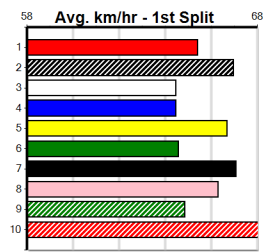

"THE SHED" @ Healesville Greys

Distance: 350m, Race Type: Grade 5, Total Prizemoney: $2,925
1st: $1,950, 2nd: $600, 3rd: $300, 4th: $75

7
1:07PM
(VIC time)

Watchdog Tips: ☐ ☐ ☐ ☐ Bet: ☐

LUKA MAGIC [5]
BK Dog May-22 Sire: AUSSIE INFRARED Dam: JOKARE
Owner(s): G Mitchell
Trainer: Geoffrey Mitchell (Spotswood)
Winning Distances: < 300m (0) 300 - 399m (4) 400 - 499m (5) 500 - 599m (0) 600 - 699m (0) > 700m (0)
Winning Weights: 29.7(1) 30.1(1) 30.3(1) 30.4(1) 30.8(1) 30.9(1) 31.0(1) 31.1(1) 31.3(1)
Box History table

SURF'S UP [5]
BE Dog Sep-21 Sire: FERNANDO BALE Dam: AMELIA CHRISTA
Owner(s): R Moore
Trainer: Christian Schmidt (Devon Meado)
Winning Distances: < 300m (0) 300 - 399m (0) 400 - 499m (4) 500 - 599m (2) 600 - 699m (0) > 700m (0)
Winning Weights: 31.9(1) 32.1(1) 32.2(2) 32.6(1) 32.8(1)
Box History table

HIJACK [5]
F Dog Aug-22 Sire: BEAST UNLEASHED Dam: TAKERS TO VEGAS
Owner(s): D Rhodes
Trainer: Donald Rhodes (Heyfield)
Winning Distances: < 300m (0) 300 - 399m (3) 400 - 499m (3) 500 - 599m (0) 600 - 699m (0) > 700m (0)
Winning Weights: 31.2(2) 31.4(1) 31.6(2) 31.7(1)
Box History table

RECKLESS [5]
WBK Bitch Dec-22 Sire: BLACK MAGIC OPAL Dam: IMMUNITY
Owner(s): SEE THE DREAM (SYN), S Buccilli, B Buccilli
Trainer: Peter Presutto (Devon Meadows)
Winning Distances: < 300m (0) 300 - 399m (0) 400 - 499m (3) 500 - 599m (0) 600 - 699m (0) > 700m (0)
Winning Weights: 29.4(1) 29.5(1) 29.6(1)
Box History table

TAKE NOTICE [5]
BD Dog Jan-23 Sire: ASTON DEE BEE Dam: UPTOWN TRIXIE
Owner(s): J Hopper
Trainer: Julie-anne Hopper (Werribee)
Winning Distances: < 300m (0) 300 - 399m (2) 400 - 499m (1) 500 - 599m (0) 600 - 699m (0) > 700m (0)
Winning Weights: 30.5(1) 31.0(1) 31.4(1)
Box History table