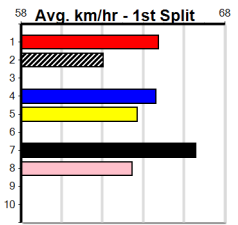

Horsham

3
4:17PM
(VIC time)

WARRACK BUTCHERY

Distance: 410m, Race Type: Mixed 6/7, Total Prizemoney: \$2,925
1st: \$1,950, 2nd: \$600, 3rd: \$300, 4th: \$75

Watchdog Tips: 0 0 0 0 Bet: .

Form	Box	Weight	Dist	Track	Date	Time	BON	Margin	1st/2nd (Time)	PIR	Checked	Comment	W/R	Split 1	S/P	Grade	
1 VALLETTA FLASH [7]																	
F	D	May-23 KOBLENZ						VALLETTA MIST									
Trainer: Matthew Lanigan (Rowsley)																	
3rd	(5)	33.5	425	BEN	R9	15-Jan-25	24.52	24.09	4.00	KEY PILLARS (24.24)	M/344	.	.	.	6.68	\$2.40	7
3rd	(8)	33.9	460	GEL	R4	28-Jan-25	26.27	25.81	5.50	VALENZUELA (25.90)	M/423	.	.	W	6.68	\$12.20	7
2nd	(7)	33.9	400	GEL	R5	04-Feb-25	23.01	22.71	0.50	FLAT CHAT (22.98)	Q/22	.	.	W	8.53	\$1.20	X67
2nd	(4)	33.6	410	HOR	R2	11-Feb-25	23.17	22.82	1.25	PAW ELECTRA (23.08)	M/22	.	.	.	10.36	\$3.20	7
Owner(s): J Nicholls																	