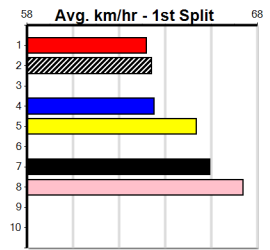

Horsham

4

4:37PM

(VIC time)

SHIMA SHINE AT STUD

Distance: 410m, Race Type: Grade 6, Total Prizemoney: \$2,925
1st: \$1,950, 2nd: \$600, 3rd: \$300, 4th: \$75

Watchdog Tips:

Bet: