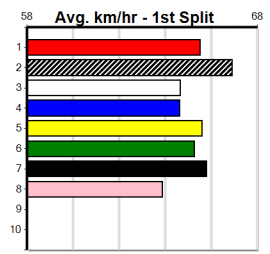

CHS GROUP

Distance: 410m, Race Type: Grade 5, Total Prizemoney: $2,925
1st: $1,950, 2nd: $600, 3rd: $300, 4th: $75

Watchdog Tips:

Bet:

Table with columns: Form Box, Wgt, Dist, Track, Date, Time, BON, Margin, 1st/2nd (Time), PIR, Checked, Comment, W/R, Split 1, S/P, Grade

PAW QUANDA (NSW)[5]
BD Bitch Feb-23 Sire: JACKSLITTLETHING Dam: IDRIA BALE
Owner(s): B Wheeler
Trainer: Robert Camilleri (Lara)
Winning Distances: < 300m (0) 300 - 399m (1) 400 - 499m (2) 500 - 599m (0) 600 - 699m (0) > 700m (0)
Box History table and Prize Best Starts Trk/Dts APM

MAJOR MIKE [5]
BK Dog Dec-21 Sire: TOMMY SHELBY Dam: MY LUCKY MIA
Owner(s): M Pease
Trainer: William Hartigan (Haven)
Winning Distances: < 300m (0) 300 - 399m (6) 400 - 499m (3) 500 - 599m (0) 600 - 699m (0) > 700m (0)
Box History table and Prize Best Starts Trk/Dts APM

MORAINE BELLA [5]
BE Bitch Jul-21 Sire: FULLY LOADED Dam: MORAINE ROSIE
Owner(s): MORAINE (SYN), G Judd, S Judd
Trainer: Briana Robertson-leech (Smeaton)
Winning Distances: < 300m (0) 300 - 399m (5) 400 - 499m (3) 500 - 599m (0) 600 - 699m (0) > 700m (0)
Box History table and Prize Best Starts Trk/Dts APM

MORAINE MILEY [5]
BK Bitch Feb-22 Sire: BEAST UNLEASHED Dam: ASTON RIKU
Owner(s): MORAINE (SYN), G Judd, S Judd
Trainer: Briana Robertson-leech (Smeaton)
Winning Distances: < 300m (0) 300 - 399m (5) 400 - 499m (1) 500 - 599m (0) 600 - 699m (0) > 700m (0)
Box History table and Prize Best Starts Trk/Dts APM

PAW JULIA (NSW)[5]
BK Bitch Jul-22 Sire: JS FLAMIN ACE Dam: DYNA ADRIA
Owner(s): B Wheeler
Trainer: Robert Camilleri (Lara)
Winning Distances: < 300m (0) 300 - 399m (2) 400 - 499m (2) 500 - 599m (0) 600 - 699m (0) > 700m (0)
Box History table and Prize Best Starts Trk/Dts APM