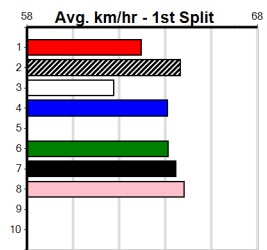

ON-SITE ENGINEERING

Distance: 485m, Race Type: Grade 5, Total Prizemoney: $3,340
1st: $2,230, 2nd: $690, 3rd: $345, 4th: $75

Watchdog Tips: [ ] [ ] [ ] [ ] [ ] Bet: [ ]

OAKLYN BALE (NSW)[5]
BK Bitch May-22 Sire: CHRISTO BALE Dam: HAE ALLEN
Owner(s): B Wheeler
Trainer: Samantha Grenfell (Anakie)
Winning Distances: < 300m (0) 300 - 399m (0) 400 - 499m (3) 500 - 599m (2) 600 - 699m (0) > 700m (0)
Winning Weights: 28.1(1) 28.4(1) 28.8(1) 28.9(1) 29.0(1)
Race results table with columns: Pos, No, Wgt, Dist, Track, Date, Time, BON, Margin, 1st/2nd (Time), PIR, Checked, Comment, W/R, Split 1, S/P, Grade.

FLEETWOOD ODIN [5]
BKW Dog Feb-23 Sire: FERNANDO BALE Dam: CIRCLE OF DREAMS
Owner(s): CHAMPAGNE PTN (SYN), S Smith, A Langton
Trainer: Heather Baxter (Murtoa)
Winning Distances: < 300m (0) 300 - 399m (0) 400 - 499m (3) 500 - 599m (0) 600 - 699m (0) > 700m (0)
Winning Weights: 32.3(1) 32.5(1) 32.6(1)
Race results table with columns: Pos, No, Wgt, Dist, Track, Date, Time, BON, Margin, 1st/2nd (Time), PIR, Checked, Comment, W/R, Split 1, S/P, Grade.

LALA RAPID [5]
BD Dog May-21 Sire: KC AND ALL Dam: LALA SHIM
Owner(s): W Hartigan
Trainer: Helen Hartigan (Haven)
Winning Distances: < 300m (0) 300 - 399m (0) 400 - 499m (5) 500 - 599m (0) 600 - 699m (0) > 700m (0)
Winning Weights: 41.9(1) 42.0(1) 42.1(1) 43.0(1) 43.8(1)
Race results table with columns: Pos, No, Wgt, Dist, Track, Date, Time, BON, Margin, 1st/2nd (Time), PIR, Checked, Comment, W/R, Split 1, S/P, Grade.

VISTA VANADIUM [5]
RBD Dog Oct-22 Sire: ASTON RUPEE Dam: GYPSY VISTA
Owner(s): P Hammerstein
Trainer: Paul Hammerstein (Ararat)
ENG HOR 2025-02-14
Winning Distances: < 300m (0) 300 - 399m (0) 400 - 499m (0) 500 - 599m (3) 600 - 699m (0) > 700m (0)
Winning Weights: 36.0(1) 37.0(1) 37.4(1)
Race results table with columns: Pos, No, Wgt, Dist, Track, Date, Time, BON, Margin, 1st/2nd (Time), PIR, Checked, Comment, W/R, Split 1, S/P, Grade.

*** VACANT BOX ***
Sire: Dam:
Owner(s):
Trainer:
Winning Distances: < 300m (0) 300 - 399m (0) 400 - 499m (0) 500 - 599m (0) 600 - 699m (0) > 700m (0)
Winning Weights:
Box History

1

2

3

4

5