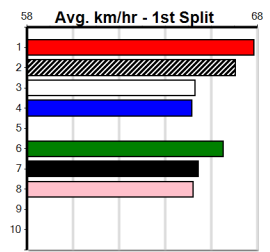

6

7

8

9

10

WEBBCON MARINE

Distance: 410m, Race Type: Mixed 4/5, Total Prizemoney: \$3,360
1st: \$2,250, 2nd: \$690, 3rd: \$345, 4th: \$75

Watchdog Tips: