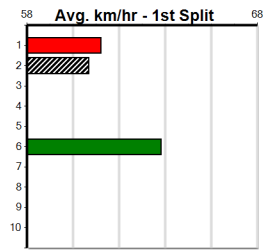

Horsham

1

3:37PM

(VIC time)

SPORTSBET SET A DEPOSIT LIMIT

Distance: 410m, Race Type: Maiden, Total Prizemoney: $2,535
1st: $1,680, 2nd: $520, 3rd: $260, 4th: $75

Watchdog Tips:

Bet:

Form Box Wgt Dist Track Date Time BON Margin 1st/2nd (Time) PIR Checked Comment W/R Split 1 S/P Grade

1

TEXAS MOON [M]
LTF Dog Apr-22 Sire: FERAL FRANKY Dam: BARELLEN PEARL
Owner(s): A King
Winning Distances: < 300m (0) 300 - 399m (0) 400 - 499m (0) 500 - 599m (0) 600 - 699m (0) > 700m (0)
Winning Weights:
2nd (1) 32.6 390 BAL R1 09-Dec-24 22.68 22.11 8.50L PUGSLEY (22.11) M/22 . . . 8.74 $9.40 T3-M
5th (4) 32.3 425 BEN R2 20-Dec-24 24.94 23.75 4.00L HOT ROCKER (24.66) M/776 . . . 6.80 $25.70 M
4th (8) 32.3 390 BAL R1 30-Dec-24 23.01 22.30 4.75L HARLOW'S BOY (22.69) M/33 . . VO . 8.56 $5.50 T3-M
3rd (3) 32.4 425 BEN R1 08-Jan-25 24.81 23.64 11.00 VALLETTA FLASH (24.09) M/543 . . . 6.75 $27.10 T3-M
3rd (6) 32.4 425 BEN R1 15-Jan-25 24.77 24.09 2.25L RIPPING IT UP (24.62) M/321 . . . 6.68 $22.80 M
5th (4) 32.2 425 BEN R1 24-Jan-25 24.97 23.70 15.00 HEAVY HAULAGE (23.95) M/655 . . . 6.82 $36.10 M
2nd (6) 32.8 390 BAL R2 03-Feb-25 22.72 22.23 2.50L TINKER RAYS (22.56) M/22 . . . 8.75 $8.40 T3-M
5th (3) 32.6 410 HOR R1 07-Feb-25 24.34 23.09 11.00 PYRENEES ACE (23.62) M/34 . . . 10.77 $21.50 M
Last 3 wins NOT included above

Trainer: Alfred King (Sulky)
ENG HOR 2025-02-14

Box History								
Bx	1st	2nd	3rd	4th	5th	6th	7th	8th
1		1	2					
2			1			2		
3			1	1	1	1		1
4					3		1	
5					1			
6	1	1		1	1			
7		1	1					
8			1	1		1		1

Prize Best	$2060.00
Starts	23.99(6)-5/11/24
Trk/Dts	26-0-2-7
APM	5-0-0-0 1344

2

SEVEN OF NINE [M]
BK Bitch Feb-22 Sire: HOUDINI BOY Dam: ELUSIVE ANAKE
Owner(s): J Bovett
Winning Distances: < 300m (0) 300 - 399m (0) 400 - 499m (0) 500 - 599m (0) 600 - 699m (0) > 700m (0)
Winning Weights:
8th (7) 27.0 390 SHP R1 24-Oct-24 23.49 22.09 12.00 RIVER GEORGE (22.71) M/67 . . . 8.79 $4.10 M
8th (8) 27.0 390 BAL R4 21-Nov-24 23.20 21.93 12.00 MR. FRANKIE LEE (22.39) S/88 . . . 8.83 $54.30 M
4th (5) 27.1 390 BAL R1 25-Nov-24 22.75 22.22 6.00L NAUGHTY NORM (22.34) M/53 . . . 8.72 $30.50 T3-M
5th (7) 27.1 425 BEN R1 04-Dec-24 25.49 24.18 4.25L CLASSY WILLOW (25.20) M/531 . . . W 6.83 $3.20 M
2nd (8) 27.2 425 BEN R2 14-Dec-24 24.92 24.07 10.00 NICK DEVERE (24.23) S/652 . . . 6.95 $12.30 M
3rd (1) 27.2 410 HOR R1 27-Dec-24 24.21 23.28 8.00L TURN THE TIDE (23.67) M/33 . . . W 10.92 $36.20 M
4th (3) 27.1 390 BAL R1 03-Feb-25 22.68 22.23 3.25L DOONGALLA BOY (22.47) M/33 . . . 8.77 $27.50 T3-M
4th (8) 26.9 410 HOR R2 07-Feb-25 24.33 23.09 7.00L RUN BINDI RUN (23.86) M/56 . . . 10.77 $16.00 M
Last 3 wins NOT included above

Trainer: Alfred King (Sulky)
ENG HOR 2025-02-14

Box History								
Bx	1st	2nd	3rd	4th	5th	6th	7th	8th
1			1					
2								
3				1				
4								
5				1				
6								1
7						1	1	1
8	1		1					1

Prize Best	$755.00
Starts	24.21(1)-27/12/24
Trk/Dts	10-0-1-1
APM	2-0-0-1 555

3

*** VACANT BOX ***
Sire: Dam:
Owner(s):
Winning Distances: < 300m (0) 300 - 399m (0) 400 - 499m (0) 500 - 599m (0) 600 - 699m (0) > 700m (0)
Winning Weights:
Trainer:

Trainer:

Box History