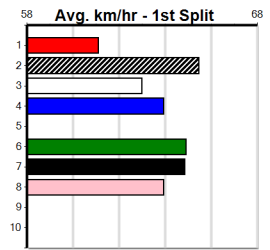

HORSHAM DOORS & GLASS

Distance: 410m, Race Type: Grade 7, Total Prizemoney: $2,925
1st: $1,950, 2nd: $600, 3rd: $300, 4th: $75

Watchdog Tips: [ ] [ ] [ ] [ ] Bet: [ ]

Table with columns: Form Box, Wgt, Dist, Track, Date, Time, BON, Margin, 1st/2nd (Time), PIR, Checked, Comment, W/R, Split 1, S/P, Grade

BARELLEN SILK [7]
RBD Bitch Apr-22 Sire: FERAL FRANKY Dam: BARELLEN PEARL
Owner(s): A King
Trainer: Alfred King (Sulky)
Winning Distances: < 300m (0) 300 - 399m (1) 400 - 499m (0) 500 - 599m (0) 600 - 699m (0) > 700m (0)
Winning Weights: 27.4(1)
Race results table with columns: Rank, Box, Wgt, Dist, Track, Date, Time, BON, Margin, 1st/2nd (Time), PIR, Checked, Comment, W/R, Split 1, S/P, Grade, Prize, Best Starts, Trk/Dts, APM

FLYING TULLY (NSW)[7]
BK Bitch Feb-22 Sire: FLYING RICCIARDO Dam: NICCALI
Owner(s): V Millington
Trainer: Nathan Jenner (Landsborough)
Winning Distances: < 300m (0) 300 - 399m (0) 400 - 499m (1) 500 - 599m (0) 600 - 699m (0) > 700m (0)
Winning Weights: 23.2(1)
Race results table with columns: Rank, Box, Wgt, Dist, Track, Date, Time, BON, Margin, 1st/2nd (Time), PIR, Checked, Comment, W/R, Split 1, S/P, Grade, Prize, Best Starts, Trk/Dts, APM

SOLAR EBONY [7]
BE Bitch Dec-22 Sire: FERAL FRANKY Dam: SOLAR LIFE
Owner(s): V Millington
Trainer: Victor Millington (Mt Cole)
Winning Distances: < 300m (0) 300 - 399m (0) 400 - 499m (1) 500 - 599m (0) 600 - 699m (0) > 700m (0)
Winning Weights: 26.0(1)
Race results table with columns: Rank, Box, Wgt, Dist, Track, Date, Time, BON, Margin, 1st/2nd (Time), PIR, Checked, Comment, W/R, Split 1, S/P, Grade, Prize, Best Starts, Trk/Dts, APM

PAW OLYSLAGERS (NSW)[7]
BK Bitch Feb-23 Sire: JACKSLITTLETHING Dam: IDRIA BALE
Owner(s): B Wheeler
Trainer: Robert Camilleri (Lara)
Winning Distances: < 300m (0) 300 - 399m (1) 400 - 499m (0) 500 - 599m (0) 600 - 699m (0) > 700m (0)
Winning Weights: 26.1(1)
Race results table with columns: Rank, Box, Wgt, Dist, Track, Date, Time, BON, Margin, 1st/2nd (Time), PIR, Checked, Comment, W/R, Split 1, S/P, Grade, Prize, Best Starts, Trk/Dts, APM

*** VACANT BOX ***
Sire: Dam:
Owner(s):
Trainer:
Winning Distances: < 300m (0) 300 - 399m (0) 400 - 499m (0) 500 - 599m (0) 600 - 699m (0) > 700m (0)
Winning Weights:
Box History

1

2

3

4

5