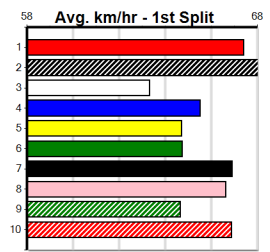

BILL POWELL CLASSIC FINAL

Distance: 485m, Race Type: S/E Final, Total Prizemoney: $15,250
1st: $10,000, 2nd: $3,000, 3rd: $1,500, 4th: $750

Watchdog Tips: [ ] [ ] [ ] [ ] Bet: [ ]

Form Box Wgt Dist Track Date Time BON Margin 1st/2nd (Time) PIR Checked Comment W/R Split 1 S/P Grade

PAW KRAMER (NSW)[5]
DKBD Dog Aug-22 Sire: FERNANDO BALE Dam: XAMIRA BALE
Owner(s): B Wheeler
Trainer: Samantha Grenfell (Anakie)
Winning Distances: < 300m (0) 300 - 399m (0) 400 - 499m (3) 500 - 599m (5) 600 - 699m (0) > 700m (0)
Winning Weights: 30.5(1) 30.9(2) 31.1(2) 31.2(1) 31.4(1) 31.5(1)
1st (6) 30.9 400 GEL R9 03-Jan-25 22.50 22.38 1.5L MYRNIONG STORM (22.60) M/11 . . . 8.39 $5.00 5
1st (7) 31.4 410 HOR R11 06-Jan-25 23.25 22.89 7.00L COBBLE GIBLET (23.73) M/11 . . . 10.19 $2.10 5
2nd (6) 30.8 460 GEL R8 14-Jan-25 25.65 25.58 0.25L ZORBAS BALE (25.64) Q/112 . . . 6.49 $2.50 X45
1st (2) 30.5 515 SAP R10 20-Jan-25 29.40 29.40 4.50L ZIPPING SPARTAN (29.72) Q/1111 . . . 5.07 $3.70 X45
2nd (5) 30.3 450 BAL R6 22-Jan-25 25.27 25.06 2.00L GIACOMO (25.13) Q/222 . . . 6.50 $4.90 SH
4th (1) 30.2 450 BAL R8 29-Jan-25 25.36 25.08 4.00L SHORT STRAW TREV (25.08) M/245 . . . 6.54 $3.50 GL
6th (6) 30.0 525 MEA R11 08-Feb-25 30.58 29.58 5.50L ZIPPING HOPKINS (30.20) M/2214 . . . 5.15 $11.00 S
2nd (3) 30.4 410 HOR R9 11-Feb-25 23.03 22.82 0.05L CANYA DIVERSION (23.03) Q/11 . . . 10.23 $2.30 SH
Last 3 wins NOT included above
1st (8) 31.2 460 GEL R3 02-Aug-24 26.14 26.02 0.75L XISAN BALE (26.19) M/432 . SW . 6.71 $5.10 X67
1st (5) 30.9 525 MEA R11 24-Aug-24 30.07 29.71 2.25L ASTON TOMMY (30.22) M/1111 . . . 5.07 $4.10 5
1st (7) 31.1 515 SAN R9 29-Aug-24 29.48 29.13 10.00 PAW LOU LOU (30.16) M/1111 . SW . 5.09 $5.90 5

1

Box History
Bx 1st 2nd 3rd 4th 5th 6th 7th 8th
1 2 1 1 2
2 1 1 1 2
3 1 1 2
4 2 1
5 1 2
6 1 3 2 1
7 2 1 1 1 2
8 1 2 1
Prize Best $42945.00
Starts 27.31(6)-3/12/24
Trk/Dts 39-8-9-6
APM 3-0-1-0 19709

PAW SAKAKIBURA (NSW)[5]
RBD Dog Feb-23 Sire: JACKSLITTLETHING Dam: IDRIA BALE
Owner(s): B Wheeler
Trainer: Daniel Gibbons (Avalon)
Winning Distances: < 300m (0) 300 - 399m (0) 400 - 499m (3) 500 - 599m (0) 600 - 699m (0) > 700m (0)
Winning Weights: 34.8(1) 35.0(1) 35.2(1)
1st (1) 35.2 410 HOR R1 06-Jan-25 23.21 22.89 11.00 MAURITIAN NITRO (23.92) M/11 . SW . 10.15 $1.20 M
1st (1) 34.8 410 HOR R2 14-Jan-25 23.00 23.00 9.00L BLACK REALITY (23.62) Q/11 . SW . 10.24 $1.20 X67H
2nd (4) 34.2 410 HOR R4 21-Jan-25 23.38 22.87 3.00L MADDY GIBLET (23.17) M/44 . . . 10.39 $1.50 X67F
4th (1) 35.0 525 MEP R9 29-Jan-25 30.53 30.07 4.50L BABY GIRL PEARL (30.22) Q/1111 . VO . 5.18 $1.70 6G
2nd (3) 35.1 525 MEP R10 05-Feb-25 30.58 29.93 2.50L CARUGGI (30.41) M/3211 . . . 5.29 $2.40 6G
1st (2) 35.0 410 HOR R10 11-Feb-25 22.97 22.82 0.50L MISTER MANFREDI (23.00) M/21 . SW . 10.22 $1.70 SH
Last 3 wins NOT included above

2

Box History
Bx 1st 2nd 3rd 4th 5th 6th 7th 8th
1 2 1
2 1
3 1
4 1
5 1
6 1
7 1
8 1
Prize Best $7335.00
Starts FSTD
Trk/Dts 6-3-2-0
APM 0-0-0-0 6609