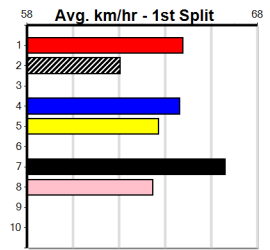

WARRACK BUTCHERY

Distance: 410m, Race Type: Mixed 6/7, Total Prizemoney: $2,925
1st: $1,950, 2nd: $600, 3rd: $300, 4th: $75

Watchdog Tips:

Bet:

Form	Box	Wgt	Dist	Track	Date	Time	BON	Margin	1st/2nd (Time)	PIR	Checked	Comment	WR	Split 1	S/P	Grade

1

VALLETTA FLASH [7]

F Dog **May-23** Sire: **KOBLENZ** Dam: **VALLETTA MIST** Trainer: **Matthew Lanigan (Rowsley)**

Owner(s): J Nicholls
Winning Distances: < 300m (0) 300 - 399m (0) 400 - 499m (1) 500 - 599m (0) 600 - 699m (0) > 700m (0)
Winning Weights: 33.4(1)

Pos	Age	Sex	Color	Track	Date	Time	BON	Margin	1st/2nd (Time)	PIR	Checked	Comment	WR	Split 1	S/P	Grade
5th (7)	33.2	390	WBL	R1	19-Dec-24	23.00	21.82	9.00L	BRIELLE (22.41)	M/55	.	.	.	8.93	$5.30	M
5th (5)	33.3	425	BEN	R1	03-Jan-25	24.79	23.56	13.00	FIRST TRAIN OUT (23.89)	M/455	.	.	.	6.72	$15.80	M
1st (1)	33.4	425	BEN	R1	08-Jan-25	24.09	23.64	1.5L	PAW UMA (24.19)	M/111	.	SW	.	6.56	$2.20	T3-M
3rd (5)	33.5	425	BEN	R9	15-Jan-25	24.52	24.09	4.00L	KEY PILLARS (24.24)	M/344	.	.	.	6.68	$2.40	7
3rd (8)	33.9	460	GEL	R4	28-Jan-25	26.27	25.81	5.50L	VALENZUELA (25.90)	M/423	.	.	W	6.68	$12.20	7
2nd (7)	33.9	400	GEL	R5	04-Feb-25	23.01	22.71	0.50L	FLAT CHAT (22.98)	Q/22	.	.	W	8.53	$1.20	X67
2nd (4)	33.6	410	HOR	R2	11-Feb-25	23.17	22.82	1.25L	PAW ELECTRA (23.08)	M/22	.	.	.	10.36	$3.20	7

Last 3 wins NOT included above

Bx	1st	2nd	3rd	4th	5th	6th	7th	8th
1	1							
2								
3								
4		1						
5			1		1			
6								
7		1			1			
8			1					

Prize Best	$2240.00
Starts	23.17(4)-11/2/25
Trk/Dts	7-1-2-2
APM	1-0-1-0
	2040

2

COUNTY ART [6]

BEF Dog **Nov-22** Sire: **FERAL FRANKY** Dam: **ART NOVEAU** Trainer: **Heather Baxter (Murtoa)**

Owner(s): CHAMPAGNE PTN (SYN), S Smith, A Langton
Winning Distances: < 300m (0) 300 - 399m (1) 400 - 499m (1) 500 - 599m (0) 600 - 699m (0) > 700m (0)
Winning Weights: 33.7(1) 33.9(1)

Pos	Age	Sex	Color	Track	Date	Time	BON	Margin	1st/2nd (Time)	PIR	Checked	Comment	WR	Split 1	S/P	Grade
4th (1)	32.5	460	GEL	R4	27-Sep-24	26.42	25.56	9.50L	PAW RIVAL (25.77)	M/346	.	.	W	6.69	$20.40	M
3rd (4)	32.4	460	GEL	R3	04-Oct-24	26.52	25.69	4.75L	EXTINCT (26.19)	M/432	.	.	.	6.98	$7.80	MH
7th (3)	32.5	460	GEL	R4	11-Oct-24	26.75	25.86	12.00	PAW GORDY (25.95)	M/556	.	.	.	6.79	$45.10	MF
3rd (4)	32.6	460	GEL	R2	30-Oct-24	26.50	26.09	6.00L	SNITCH ADAMS (26.10)	M/543	.	.	.	6.82	$23.30	M
5th (7)	32.9	460	GEL	R2	22-Nov-24	26.75	25.89	12.00	HONEY BUNNY (25.93)	S/666	.	.	.	6.89	$7.40	M
4th (5)	32.9	400	GEL	R2	20-Dec-24	23.31	22.43	3.5L	SUNNY BOY (23.07)	S/84	.	.	.	8.65	$11.90	M
1st (2)	33.7	390	BAL	R2	20-Jan-25	22.41	22.23	1.25L	BLACKPOOL LUCKY (22.49)	M/41	.	.	.	8.61	$2.80	M
1st (1)	33.9	410	HOR	R3	07-Feb-25	23.56	23.09	1.00L	LET'S GO OUT (23.62)	M/21	.	.	.	10.36	$7.00	7

Last 3 wins NOT included above

Bx	1st	2nd	3rd	4th	5th	6th	7th	8th
1	1			1				
2	1							
3								1
4		2						
5				1				
6								
7					1			
8								

Prize Best	$3520.00
Starts	23.56(1)-7/2/25
Trk/Dts	8-2-0-2
APM	1-1-0-0
	3240

3

*** VACANT BOX ***

Sire: Dam: Trainer:

Owner(s):
Winning Distances: < 300m (0) 300 - 399m (0) 400 - 499m (0) 500 - 599m (0) 600 - 699m (0) > 700m (0)
Winning Weights:

Box History