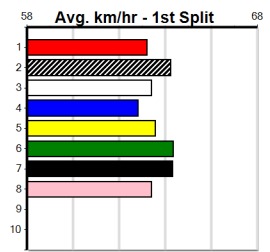

SPORTSBET WE LET THE DOGS OUT

Distance: 410m, Race Type: Grade 5, Total Prizemoney: $2,925
1st: $1,950, 2nd: $600, 3rd: $300, 4th: $75

Watchdog Tips:

Bet:

Form Box Wgt Dist Track Date Time BON Margin 1st/2nd (Time) PIR Checked Comment W/R Split 1 S/P Grade

PAW HUNTER (NSW)[5]
RBD Dog Jul-22 Sire: FERNANDO BALE Dam: DYNA KELLY
Owner(s): A Gurry
Trainer: Robert Camilleri (Lara)
ENG HOR 2025-02-14
Winning Distances: < 300m (0) 300 - 399m (2) 400 - 499m (3) 500 - 599m (0) 600 - 699m (0) > 700m (0)
Winning Weights: 32.0(1) 32.3(2) 32.5(2)
Box History table and Prize Best Starts table included.

ZIPPING GIAN (NSW)[5]
BK Bitch Aug-21 Sire: ZIPPING GARTH Dam: ZIPPING PARIS
Owner(s): W Hartigan
Trainer: William Hartigan (Haven)
Winning Distances: < 300m (0) 300 - 399m (6) 400 - 499m (7) 500 - 599m (0) 600 - 699m (0) > 700m (0)
Winning Weights: 26.1(1) 26.4(1) 26.5(2) 26.7(1) 26.8(1) 27.0(1) 27.3(1) 27.6(1) 27.7(2) 28.2(1) 28.5(1)
Box History table and Prize Best Starts table included.

SLEEK BLAZER [5]
WBK Dog Dec-20 Sire: MEPUNGA BLAZER Dam: QUICK KISSES
Owner(s): J Fullerton
Trainer: Jennifer Fullerton (Red Cliffs)
Winning Distances: < 300m (0) 300 - 399m (0) 400 - 499m (5) 500 - 599m (0) 600 - 699m (0) > 700m (0)
Winning Weights: 32.7(1) 32.8(1) 33.5(2) 33.6(1)
Box History table and Prize Best Starts table included.

WESTERN BALE (NSW)[5]
BK Dog Jan-22 Sire: BARCIA BALE Dam: WELSLY BALE
Owner(s): A Gurry
Trainer: Andrea Gurry (Nhill)
Winning Distances: < 300m (0) 300 - 399m (5) 400 - 499m (2) 500 - 599m (0) 600 - 699m (0) > 700m (0)
Winning Weights: 36.0(1) 36.1(1) 36.3(1) 37.9(1) 38.3(1) 38.4(1) 38.6(1)
Box History table and Prize Best Starts table included.

ASTON RANDAL [5]
BK Dog Jan-21 Sire: FERNANDO BALE Dam: ASTON LOLITA
Owner(s): D Torr
Trainer: Jennifer Torr (Woodvale)
Winning Distances: < 300m (0) 300 - 399m (2) 400 - 499m (1) 500 - 599m (0) 600 - 699m (0) > 700m (0)
Winning Weights: 32.0(1) 32.4(1) 33.9(1)
Box History table and Prize Best Starts table included.

1

2

3

4

5