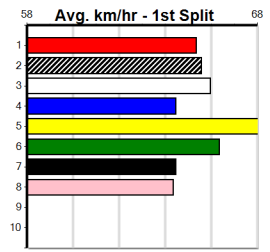

WATTS PRICE ACCOUNTANTS

Distance: 410m, Race Type: Grade 5, Total Prizemoney: $2,925
1st: $1,950, 2nd: $600, 3rd: $300, 4th: $75

Watchdog Tips: [ ] [ ] [ ] [ ] Bet: [ ]

Form Box Wgt Dist Track Date Time BON Margin 1st/2nd (Time) PIR Checked Comment WR Split 1 S/P Grade

IS HE HAPPY [5]
BK Dog Feb-23 Sire: BEAST UNLEASHED Dam: MADE ME BLIND
Owner(s): P Hammerstein
Trainer: Paul Hammerstein (Ararat)
Winning Distances: < 300m (0) 300 - 399m (4) 400 - 499m (1) 500 - 599m (0) 600 - 699m (0) > 700m (0)
Winning Weights: 33.1(1) 33.3(1) 33.5(1) 33.7(1) 33.9(1)
5th (3) 33.1 390 WBL R12 04-Jan-25 22.57 22.03 4.75L MY GIRL TORI (22.23) M/44 . SW . 8.92 $13.20 5
1st (3) 33.3 400 MTG R6 09-Jan-25 23.15 23.10 6.50L CHEQUES TO BURN (23.60) 0 10.97 $1.65 RW
3rd (2) 33.4 395 MBR R6 12-Jan-25 22.71 22.04 3.00L SEASONAL (22.50) 5.13 $23.00 5
2nd (1) 33.7 400 MTG R6 19-Jan-25 23.30 23.15 1.5L SOKITA (23.20) 11.09 $1.33 6
5th (1) 33.5 400 MTG R9 26-Jan-25 23.79 23.05 5.50L ENERGY TO BURN (23.43) 0 VNAI 11.31 $1.80 6
2nd (8) 33.2 400 MTG R6 30-Jan-25 23.44 23.12 3.75L OUR DAMIRO (23.18) 10.96 $2.70 RW
3rd (1) 33.5 400 MTG R4 06-Feb-25 23.29 22.96 3.5L LEKTRA DAMIAN (23.04) 10.87 $2.15 RW
1st (6) 33.1 342 APK R7 10-Feb-25 19.64 19.49 4.00L WE AND US (19.92) 0 4.56 $2.90 6
Last 3 wins NOT included above
1st (8) 33.7 305 MTG R2 29-Aug-24 17.83 17.82 2.00L MENARI ACE (17.97) 0 SAMP 5.90 $2.00 M
1st (2) 33.9 300 MBS R10 10-Sep-24 16.67 16.64 2.00L HALF PAST TWELVE (16.81) 4.56 $5.00 6
1st (7) 33.5 395 MBR R4 25-Oct-24 22.83 22.37 1.5L CROWNING GLORY (22.93) 0 5.10 $4.00 6

Box History table with columns Bx, 1st, 2nd, 3rd, 4th, 5th, 6th, 7th, 8th and Prize Best Starts Trk/Dts APM

WHERE'S WALTER [5]
BK Dog Sep-20 Sire: HOSTILE Dam: QUICK SUCCESSION
Owner(s): A Mooney
Trainer: Andrew Mooney (Amherst)
Winning Distances: < 300m (0) 300 - 399m (7) 400 - 499m (11) 500 - 599m (0) 600 - 699m (0) > 700m (0)
Winning Weights: 33.3(1) 34.2(1) 34.6(2) 34.7(2) 34.8(2) 34.9(3) 35.0(1) 35.1(1) 35.2(1) 35.3(2) 35.4(1) 35.6(1)
2nd (5) 35.3 410 HOR R6 17-Dec-24 23.45 23.14 2.75L ANOTHER HOUDINI (23.27) M/12 . . W 10.26 $7.60 FFA
5th (5) 35.4 425 BEN R4 27-Dec-24 24.55 23.73 8.50L TALCOTT BALE (23.99) M/344 . . . 6.65 $13.10 X45
4th (3) 35.3 425 BEN R4 03-Jan-25 24.06 23.56 7.50L RENDO (23.56) S/334 . . . 6.64 $13.80 X34
3rd (8) 35.3 390 BAL R12 08-Jan-25 22.13 21.88 3.25L MAKE THE CUT (21.92) M/33 . . . 8.42 $6.20 X45
2nd (7) 34.9 390 BAL R12 15-Jan-25 22.08 21.99 1.25L MAN OF COURAGE (22.00) M/33 . . . 8.33 $8.00 X45
7th (3) 34.2 410 HOR R10 28-Jan-25 23.98 22.92 13.00 MIKE ANGELO ZEAL (23.10) M/35 . . . 10.44 $4.70 5H
3rd (3) 34.9 390 BAL R5 05-Feb-25 22.41 21.80 6.00L LULU'S RIDE (22.00) M/33 . . . 8.53 $8.80 5
4th (7) 34.8 390 BAL R10 12-Feb-25 22.49 21.76 4.75L MADDY GIBLET (22.16) S/34 . . . 8.53 $6.90 5H
Last 3 wins NOT included above
1st (6) 34.9 400 GEL R11 31-Aug-24 22.61 22.30 0.50L QUEST FOR MAGIC (22.64) M/21 . . . 8.53 $9.60 X45
1st (1) 35.0 450 BAL R8 04-Sep-24 25.49 25.40 0.50L TENSION HEAD (25.52) M/111 . . . 6.61 $3.10 X45
1st (3) 35.3 410 HOR R7 26-Nov-24 23.29 22.97 2.25L JED'S MEMORY (23.43) M/11 . . . 10.36 $7.30 X34