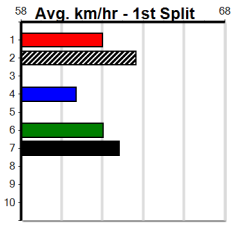

SPORTSBET GREEN TICKS

Distance: 460m, Race Type: Maiden, Total Prizemoney: $2,535
1st: $1,680, 2nd: $520, 3rd: $260, 4th: $75

1
6:45PM
(VIC time)

Watchdog Tips: **0** **0** **0** **0** **Bet:** .

Form **Box** **Weight** **Dist** **Track** **Date** **Time** **BON** **Margin** **1st/2nd (Time)** **PIR** **Checked** **Comment** **W/R** **Split 1** **S/P** **Grade**

1 SECRETS WE KEEP [M]
RF D Apr-23 ASTON RUPEE SPEEDY BELLA
Trainer: Des Douch (Maffra)
4th (8) 35.5 400 WGL R3 21-Jan-25 22.87 22.41 6.50LFADE TO BLACK (22.41) S/74 . . . 8.76 $5.50 MH
2nd (5) 35.3 460 WGL R1 28-Jan-25 26.11 25.88 3.00LULTIMATE WARRIOR (25.90) S/333 . SW . 6.78 $2.40 M
3rd (8) 35.4 460 WGL R4 04-Feb-25 26.05 25.56 5.50LASTON NELSON (25.68) S/543 . . . 6.78 $2.80 M
Owner(s): L Cardillo

Winning Boxes

1	2	3	4	5	6	7	8
Prize							
Best							
Starts							
Trk/Dst							
APM							

2 FLYING PETRUS [M]
F D May-23 BERNARDO CLASSY BLAZE
Trainer: Graeme Jose (Catani)
3rd (7) 37.0 400 WGL R3 04-Feb-25 23.20 22.36 3.75LANGRY ELLIE (22.95) S/53 . . . 8.59 $5.80 M
6th (3) 37.0 400 WGL R2 11-Feb-25 23.62 22.40 14.00LGENERAL ATTITUDE (22.65) S/56 . . . 8.71 $3.70 M
Owner(s): FOUR FROTHYS (SYN), G Pask, G Pask

Winning Boxes

1	2	3	4	5	6	7	8
Prize							
Best							
Starts							
Trk/Dst							
APM							

3 DARNUM DUKE [M]
F D Sep-22 FERNANDO BALE DARNUM DASHER
Trainer: Peter Handley (Darnum)
Owner(s): P Handley

Winning Boxes

1	2	3	4	5	6	7	8
Prize							
Best							
Starts							
Trk/Dst							
APM							

4 DOONGALLA BAGGER [M]
BK D Nov-22 BERNARDO ASHBY MAYHEM
Trainer: Lorraine Langley (Pakenham)
7th (7) 33.4 400 WGL R1 08-Oct-24 23.55 22.58 11.00LVODKA AND ICE (22.83) S/77 . . . 8.81 $14.00 M
5th (4) 33.0 400 WGL R1 04-Feb-25 23.42 22.36 9.50LWINIFRED MARY (22.76) M/67 . . . 8.72 $9.50 M
5th (6) 33.1 400 WGL R1 11-Feb-25 23.41 22.40 4.75LTERRITORY ROSE (23.08) M/75 . . . 9.16 $9.70 M
Owner(s): J Daffy

Winning Boxes

1	2	3	4	5	6	7	8
Prize							
Best							
Starts							
Trk/Dst							
APM							

5 *** VACANT BOX ***
Trainer:
Owner(s):

Winning Boxes

1	2	3	4	5	6	7	8
Prize							
Best							
Starts							
Trk/Dst							
APM							

6 SPICY VIKING [M]
BK D Jul-23 ASTON RUPEE LAVISH DIAMOND
Trainer: David Kerr (Caldermeade)
5th (3) 31.6 400 WGL R2 21-Jan-25 23.57 22.41 16.00LFIREF UP MARK (22.50) S/86 . . . 8.93 $4.70 MH
4th (8) 31.5 450 BAL R1 29-Jan-25 25.68 25.08 8.50LWYONG DALLAS (25.10) M/444 . . . 6.69 $31.50 RW
Owner(s): D Kerr

Winning Boxes

1	2	3	4	5	6	7	8
Prize							
Best							
Starts							
Trk/Dst							
APM							

7 CANYA BOLT (NSW)[M]
BK D May-23 BERNARDO OPAL ROCKS
Trainer: Jessica Hopkins (Junction Village)
3rd (6) 34.3 515 SAP R2 02-Dec-24 30.08 29.53 1.75LSO YOU ASSUME (29.97) M/4222 . . . 5.32 $2.10 M
Owner(s): Take Us To The Promise Land (SYN), F Cremona, V Rose, J Hopkins, T Maynard, N Lalli, J Maskiell, A Hutchings, P Dodds, L Williams

Winning Boxes

1	2	3	4	5	6	7	8
Prize							
Best							
Starts							
Trk/Dst							
APM							

8 BENNY ROCKS [M]
BK D Jun-23 ASTON RUPEE PUNK LASS ROCKS
Trainer: Ben Joske (Yinnar South)
Owner(s): Lazzamarie (SYN), M Evans, L Scott

Winning Boxes

1	2	3	4	5	6	7	8
Prize							
Best							
Starts							
Trk/Dst							
APM							

9 *** NO RESERVE ***
Trainer:
Owner(s):

Winning Boxes

1	2	3	4	5	6	7	8
Prize							
Best							
Starts							
Trk/Dst							
APM							

10 *** NO RESERVE ***
Trainer:
Owner(s):

Winning Boxes

1	2	3	4	5	6	7	8
Prize							
Best							
Starts							
Trk/Dst							
APM