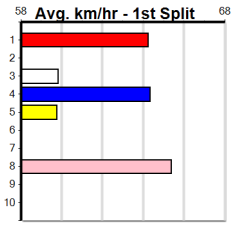

G'DAY CHEF CATERERS

Distance: 400m, Race Type: Maiden, Total Prizemoney: $2,535
1st: $1,680, 2nd: $520, 3rd: $260, 4th: $75

3

7:29PM

(VIC time)

Watchdog Tips:

0 0 0 0

Bet:

Form	Box	Weight	Dist	Track	Date	Time	BON	Margin	1st/2nd (Time)	PIR	Checked	Comment	W/R	Split 1	S/P	Grade

1	SARILDA (NSW)[M]	BD	B	Jan-23	ASTON RUPEE				DISTANT STAR								
Trainer: Matthew Clark (Briagolong)																	
2nd	(8)	28.1	400	WGL	R3	04-Feb-25	23.12	22.36	2.50	LANGRY ELLIE (22.95)	M/22	.	.	.	8.47	$3.50	M
4th	(7)	28.2	400	WGL	R2	11-Feb-25	23.48	22.40	12.00	GENERAL ATTITUDE (22.65)	M/65	.	.	.	8.75	$5.70	M
Owner(s): A Lewis																	

Winning Boxes							
1	2	3	4	5	6	7	8
Prize							
Best							
Starts							
Trk/Dst							
APM							

2	FRISCO JOE [M]	BK	D	May-23	BERNARDO				CLASSY BLAZE								
Trainer: Gerard O'keeffe (Neerim Junction)																	
Owner(s): FOUR FROTHYS (SYN), G Pask, G Pask																	

Winning Boxes							
1	2	3	4	5	6	7	8
Prize							
Best							
Starts							
Trk/Dst							
APM							

3	BEERS AND BIKES [M]	BKW	D	Oct-22	PLAYLIST				VALLEY REAPER								
Trainer: Louie Cardillo (Kilmany)																	
6th	(6)	30.5	460	GEL	R4	12-Nov-24	26.89	26.20	10.00	LASCEND ECSTATIC (26.20)	M/865	.	.	.	6.97	$16.40	M
3rd	(6)	30.5	425	BEN	R2	20-Nov-24	25.07	24.19	0.25	LBIG RIG (25.05)	M/664	.	.	.	6.91	$2.90	M
8th	(6)	30.8	450	BAL	R2	25-Nov-24	26.57	25.48	8.50	LAGON CAMEL (25.98)	M/748	.	.	W	6.96	$17.80	T3-RW
4th	(8)	30.1	425	BEN	R2	04-Dec-24	24.91	24.18	2.75	LMISSY HIGHLAND (24.72)	M/344	.	.	.	6.72	$5.10	M
Owner(s): L Cardillo																	

Winning Boxes							
1	2	3	4	5	6	7	8
Prize							
Best							
Starts							
Trk/Dst							
APM							

4	URANA JAM DONUT [M]	BK	B	May-22	FERNANDO BALE				MA'S PLUM JAM								
Trainer: Constance Mcmillan (Drouin)																	
5th	(5)	25.4	400	WGL	R1	04-Nov-24	23.34	22.45	5.50	WHATEVER GEORGE (22.97)	M/45	.	.	.	8.52	$13.10	M
4th	(7)	27.3	400	WGL	R1	31-Jan-25	23.79	22.29	11.00	MRS. FRANKY (23.07)	M/34	.	.	.	8.80	$7.80	M
2nd	(8)	27.3	400	WGL	R2	06-Feb-25	23.03	22.53	1.00	LHOW HIGH HARLEM (22.96)	M/32	.	.	.	8.51	$4.50	M
3rd	(6)	27.4	400	WGL	R2	11-Feb-25	23.16	22.40	7.50	GENERAL ATTITUDE (22.65)	Q/33	.	.	.	8.57	$9.20	M
Owner(s): S Mallia																	

Winning Boxes							
1	2	3	4	5	6	7	8
Prize							
Best							
Starts							
Trk/Dst							
APM							

5	UNIVERSE [M]	WBK	D	Mar-23	TOMMY SHELBY				PRIORITY PASS								
Trainer: Lyn Smith (Nambrok)																	
4th	(4)	31.7	435	SLE	R2	26-Jan-25	25.66	24.31	6.50	LQUANTUM (25.21)	M/555	.	.	.	5.47	$4.50	M
Owner(s): SEE THE DREAM (SYN), S Buccilli, B Buccilli																	

Winning Boxes							
1	2	3	4	5	6	7	8
Prize							
Best							
Starts							
Trk/Dst							
APM							

6	BELFAST GREEN [M]	BK	D	Jul-22	FLYING RICCIARDO				VALHALLA GIRL								
Trainer: Steven Van oirschot (Moe South)																	
Owner(s): S Van oirschot																	

Winning Boxes							
1	2	3	4	5	6	7	8
Prize							
Best							
Starts							
Trk/Dst							
APM							

7	WARRIOR PAGE [M]	BD	B	Jul-23	TOMMY SHELBY				ESFAHAN								
Trainer: Lindsay Fulford (Maffra)																	
Owner(s): L Fulford																	

Winning Boxes							
1	2	3	4	5	6	7	8
Prize							
Best							
Starts							
Trk/Dst							
APM							

8	PRIDE OF ANGUS [M]	BD	D	Aug-22	KOBLENZ				STAREENA								
Trainer: Kerry Minne (Moe South)																	
3rd	(8)	40.8	400	WGL	R1	04-Feb-25	23.14	22.36	5.50	LWINIFRED MARY (22.76)	S/33	.	.	.	8.49	$12.60	M
2nd	(5)	40.7	400	WGL	R2	11-Feb-25	23.03	22.40	5.50	GENERAL ATTITUDE (22.65)	M/22	.	.	.	8.55	$10.20	M
Owner(s): M Taylor																	

Winning Boxes							
1	2	3	4	5	6	7	8
Prize							
Best							
Starts							
Trk/Dst							
APM							

9	*** NO RESERVE ***															
Trainer:																
Owner(s):																

10	*** NO RESERVE ***															
Trainer:																
Owner(s):