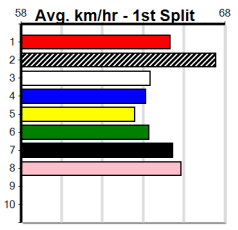

11

10:25PM
(VIC time)

Watchdog Tips: **0** **0** **0** **0** Bet: **0**