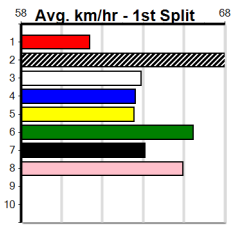

Warragul

10
10:05PM
(VIC time)

PHOTO MAN AT STUD

Distance: 400m, Race Type: Grade 7, Total Prizemoney: $2,925
1st: $1,950, 2nd: $600, 3rd: $300, 4th: $75

Watchdog Tips: 0 0 0 0 Bet: .

Form Box Weight Dist Track Date Time BON Margin 1st/2nd (Time) PIR Checked Comment W/R Split 1 S/P Grade

1 PAW VELDRON (NSW)[7]
WBD D Jul-22 AUSSIE INFRARED DYNAPATTY
Trainer: Tammy Kennedy-harris (Devon Meadows)

1	2	3	4	5	6	7	8
1							
Prize				$10,640.00			
Best				FSTD			
Starts				32-1-7-9			
Trk/Dst				0-0-0-0			
APM				$3765			

7th (3) 33.2 460 GEL R5 17-Jan-25 26.52 25.75 9.00LREIKO DAIQUIRI (25.92) M/544 . . . 6.75 $9.30 X67
4th (6) 33.1 460 GEL R7 24-Jan-25 26.05 25.61 4.75LREIKO TEDESCO (25.73) S/864 . . . 6.88 $9.40 X67
3rd (5) 33.0 460 GEL R7 31-Jan-25 26.23 25.93 1.5LASTON PRATT (26.13) M/322 . . V0 . 6.75 $3.60 X67
6th (3) 33.0 450 WBL R4 06-Feb-25 26.42 25.11 15.00LBOURNE LICKETY (25.38) S/677 . . . 6.92 $2.90 X67
Owner(s): L Harris

2 ASTON ALIGHT [7]
BD B Nov-22 FERNANDO BALE ASTON FLAME
Trainer: Darren Archer (Nilma North)

1	2	3	4	5	6	7	8
				1			
Prize				$2,280.00			
Best				FSH			
Starts				3-1-1-0			
Trk/Dst				0-0-0-0			
APM				$1824			

7th (3) 27.8 525 MEP R2 27-Nov-24 30.79 30.02 9.00LFAGES (30.19) Q/1123 . . . 4.97 $10.20 M
1st (5) 27.8 435 SLE R1 20-Dec-24 24.64 24.11 2.00LOREGON JANET (24.78) Q/111 . . . 5.13 $3.40 M
2nd (7) 27.5 435 SLE R3 26-Dec-24 24.56 23.93 0.75LDR. ZEEKA (24.51) Q/111 . . . 5.14 $1.80 7
Owner(s): R Borda

3 LUCA SKYWALKER [7]
BK D Dec-22 SHIMA SHINE BABY TALK
Trainer: Gavin Clifton (Tynong North)

1	2	3	4	5	6	7	8
				1			
Prize				$5,325.00			
Best				22.74			
Starts				16-1-4-4			
Trk/Dst				8-0-3-2			
APM				$2985			

3rd (8) 30.9 435 SLE R1 05-Jan-25 25.11 24.30 6.50LASTON WALKER (24.68) S/323 . . V14 W 5.33 $9.10 7
3rd (6) 30.4 400 WGL R3 28-Jan-25 23.04 22.45 8.50LDO SOMETHING (22.45) M/33 . . . 8.55 $5.60 X67
2nd (8) 30.9 400 WGL R3 07-Feb-25 22.92 22.47 2.75LWHATEVER GEORGE (22.73) M/33 . . . 8.53 $4.30 7
6th (1) 30.8 515 SAN R1 13-Feb-25 30.28 29.38 13.00LVALENZUELA (29.44) M/4224 . . . 5.18 $22.50 X67
Owner(s): WE'RE ALL MATES (SYN), G Clifton, D Mckenzie

4 MIGHTY HEIGHTY [7]
BK D Apr-23 FERAL FRANKY QUEEN KATHLEEN
Trainer: Matthew Height (Yarragon)

1	2	3	4	5	6	7	8
		1					
Prize				$2,195.00			
Best				22.85			
Starts				6-1-2-0			
Trk/Dst				5-1-2-0			
APM				$2076			

4th (4) 31.9 460 WGL R1 14-Jan-25 26.48 25.78 9.00LINNER VISION (25.85) M/432 . . . 6.72 $9.40 M
1st (3) 31.8 400 WGL R3 23-Jan-25 23.29 22.46 0.75LANOTHER STORY (23.34) M/52 . . . 8.68 $1.60 T3-M
2nd (1) 31.8 400 WGL R9 31-Jan-25 22.85 22.29 6.50LASTON RAYNER (22.40) M/22 . . . 8.45 $15.40 X67
7th (6) 31.6 400 WGL R3 07-Feb-25 23.55 22.47 12.00LWHATEVER GEORGE (22.73) M/67 . . SW . 8.81 $18.30 7
Owner(s): M Height

5 TERRITORY ROSE [7]
F B Feb-23 BERNARDO AEROPLANE ROSE
Trainer: Jodie Selleck (Tooradin)

1	2	3	4	5	6	7	8
				1			
Prize				$1,680.00			
Best				23.08			
Starts				2-1-0-0			
Trk/Dst				2-1-0-0			
APM				$1680			

6th (1) 30.0 400 WGL R1 04-Feb-25 23.61 22.36 13.00LWINIFRED MARY (22.76) M/56 . . . 8.67 $5.50 M
1st (5) 30.7 400 WGL R1 11-Feb-25 23.08 22.40 3.5LJUMBUR RUPERT (23.31) M/11 . . SW . 8.65 $9.10 M
Owner(s): Barking Mad (SYN), I Dyrting, J Kelly, A Poulter