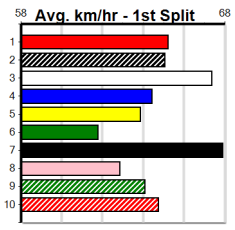

SPORTSBET FINAL

Distance: 400m, Race Type: Mixed 6/7 Final, Total Prizemoney: $3,360
1st: $2,250, 2nd: $690, 3rd: $345, 4th: $75

9

9:45PM
(VIC time)

Watchdog Tips: **0** **0** **0** **0** Bet: _____