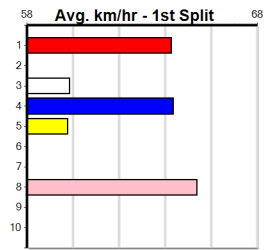

G'DAY CHEF CATERERS

Distance: 400m, Race Type: Maiden, Total Prizemoney: $2,535
1st: $1,680, 2nd: $520, 3rd: $260, 4th: $75

Watchdog Tips: [ ] [ ] [ ] [ ] Bet: [ ]

Form Box Wgt Dist Track Date Time BON Margin 1st/2nd (Time) PIR Checked Comment W/R Split 1 S/P Grade

SARILDA (NSW)[M]
BD Bitch Jan-23 Sire: ASTON RUPEE Dam: DISTANT STAR
Owner(s): A Lewis
Trainer: Matthew Clark (Briagolong)
Winning Distances: < 300m (0) 300 - 399m (0) 400 - 499m (0) 500 - 599m (0) 600 - 699m (0) > 700m (0)
Winning Weights:
2nd (8) 28.1 400 WGL R3 04-Feb-25 23.12 22.36 2.50L ANGRY ELLIE (22.95) M/22 8.47 $3.50 M
4th (7) 28.2 400 WGL R2 11-Feb-25 23.48 22.40 12.00 GENERAL ATTITUDE (22.65) M/65 8.75 $5.70 M
Box History: Bx 1st 2nd 3rd 4th 5th 6th 7th 8th
Prize Best $595.00
Starts 23.12(8)-4/2/25
Trk/Dts 2-0-1-0
APM 2-0-1-0 595

FRISCO JOE [M]
BK Dog May-23 Sire: BERNARDO Dam: CLASSY BLAZE
Owner(s): FOUR FROTHYS (SYN), G Pask, G Pask
Trainer: Gerard O'keeffe (Neerim Junction)
Winning Distances: < 300m (0) 300 - 399m (0) 400 - 499m (0) 500 - 599m (0) 600 - 699m (0) > 700m (0)
Winning Weights:
Last 3 wins NOT included above
Box History: Bx 1st 2nd 3rd 4th 5th 6th 7th 8th
Prize Best $0
Starts FSH
Trk/Dts 0-0-0-0
APM 0-0-0-0 0

BEERS AND BIKES [M]
BKW Dog Oct-22 Sire: PLAYLIST Dam: VALLEY REAPER
Owner(s): L Cardillo
Trainer: Louie Cardillo (Kilmany)
Winning Distances: < 300m (0) 300 - 399m (0) 400 - 499m (0) 500 - 599m (0) 600 - 699m (0) > 700m (0)
Winning Weights:
3rd (4) 31.3 425 BEN R2 09-Oct-24 25.19 23.99 15.00 PINK FLAMINGO (24.20) S/763 6.91 $5.20 T3-M
8th (3) 31.5 460 GEL R2 15-Oct-24 27.03 25.90 11.00 PAW JUDD (26.31) S/647 6.88 $17.80 M
7th (7) 31.2 460 GEL R3 21-Oct-24 26.97 25.87 14.00 QUEEN KIMETTO (26.02) S/677 6.78 $15.10 M
6th (6) 30.9 450 BAL R2 28-Oct-24 26.50 25.54 9.50L FANCY FREDA (25.85) M/887 7.06 $23.20 T3-M
6th (6) 30.5 460 GEL R4 12-Nov-24 26.89 26.20 10.00 ASCEND ECSTATIC (26.20) M/865 6.97 $16.40 M
3rd (6) 30.5 425 BEN R2 20-Nov-24 25.07 24.19 0.25L BIG RIG (25.05) M/664 6.91 $2.90 M
8th (6) 30.8 450 BAL R2 25-Nov-24 26.57 25.48 8.50L AGON CAMEL (25.98) M/748 6.96 $17.80 T3-RW
4th (8) 30.1 425 BEN R2 04-Dec-24 24.91 24.18 2.75L MISSY HIGHLAND (24.72) M/344 6.72 $5.10 M
Box History: Bx 1st 2nd 3rd 4th 5th 6th 7th 8th
Prize Best $1167.50
Starts FSH
Trk/Dts 15-0-1-4
APM 0-0-0-0 479

URANA JAM DONUT [M]
BK Bitch May-22 Sire: FERNANDO BALE Dam: MA'S PLUM JAM
Owner(s): S Mallia
Trainer: Constance Mcmillan (Drouin)
Winning Distances: < 300m (0) 300 - 399m (0) 400 - 499m (0) 500 - 599m (0) 600 - 699m (0) > 700m (0)
Winning Weights:
5th (5) 25.4 400 WGL R1 04-Nov-24 23.34 22.45 5.50L WHATEVER GEORGE (22.97) M/45 8.52 $13.10 M
4th (7) 27.3 400 WGL R1 31-Jan-25 23.79 22.29 11.00 MRS. FRANKY (23.07) M/34 8.80 $7.80 M
2nd (8) 27.3 400 WGL R2 06-Feb-25 23.03 22.53 1.00L HOW HIGH HARLEM (22.96) M/32 8.51 $4.50 M
3rd (6) 27.4 400 WGL R2 11-Feb-25 23.16 22.40 7.50L GENERAL ATTITUDE (22.65) Q/33 8.57 $9.20 M
Box History: Bx 1st 2nd 3rd 4th 5th 6th 7th 8th
Prize Best $655.00
Starts 23.03(8)-6/2/25
Trk/Dts 4-0-1-1
APM 4-0-1-1 655