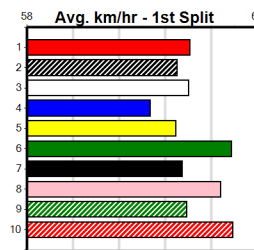

SHIMA SHINE AT STUD

Distance: 400m, Race Type: Mixed 4/5, Total Prizemoney: $3,360
1st: $2,250, 2nd: $690, 3rd: $345, 4th: $75

Watchdog Tips:

Bet:

Table with columns: Form Box, Wgt, Dist, Track, Date, Time, BON, Margin, 1st/2nd (Time), PIR, Checked, Comment, W/R, Split 1, S/P, Grade

CELSTIC BOUY [4]
BK Dog May-20 Sire: KEYBOW Dam: BOGIE CLASSIC
Owner(s): S Van oirschot
Trainer: Steven Van oirschot (Moe South)
Winning Distances: < 300m (0) 300 - 399m (4) 400 - 499m (7) 500 - 599m (0) 600 - 699m (0) > 700m (0)
Winning Weights: 26.7(1) 26.8(1) 27.1(1) 27.7(1) 27.8(1) 27.9(1) 28.1(1) 28.3(3) 28.4(1)
Box History table and Prize Best Starts table included.

OSCAR INTENTION [5]
WBK Dog Nov-21 Sire: AUSSIE INFRARED Dam: JANE'S INTENTION
Owner(s): O'Neill Racing (SYN), T O'Neill, T O'Neill, T O'Neill, M O'Neill
Trainer: Tom O'Neill (Pearcedale)
Winning Distances: < 300m (0) 300 - 399m (0) 400 - 499m (1) 500 - 599m (3) 600 - 699m (0) > 700m (0)
Winning Weights: 36.7(1) 37.0(2) 37.2(1)
Box History table and Prize Best Starts table included.

ASTON IMAGE [4]
BD Dog Oct-21 Sire: ASTON DEE BEE Dam: ASTON GEISHA
Owner(s): R Borda
Trainer: Nicole Lund (Longwarry)
Winning Distances: < 300m (0) 300 - 399m (0) 400 - 499m (8) 500 - 599m (0) 600 - 699m (0) > 700m (0)
Winning Weights: 33.1(1) 33.2(1) 33.3(1) 33.7(1) 33.9(2) 34.0(1) 34.4(1)
Box History table and Prize Best Starts table included.

MISTY AMY [4]
BK Bitch May-20 Sire: ZIPPING GARTH Dam: ZIPPING RUBY
Owner(s): R Wood
Trainer: Ronald Wood (Warragul)
Winning Distances: < 300m (0) 300 - 399m (3) 400 - 499m (8) 500 - 599m (0) 600 - 699m (0) > 700m (0)
Winning Weights: 25.8(2) 26.1(1) 26.8(1) 27.0(1) 27.2(1) 27.5(1) 27.6(2) 27.8(1) 27.9(1)
Box History table and Prize Best Starts table included.

FLY CHIC [4]
BK Bitch Jan-22 Sire: TOMMY SHELBY Dam: FLORAL LACE
Owner(s): G Miltos
Trainer: Maria Musselwhite (Lindenow)
Winning Distances: < 300m (0) 300 - 399m (0) 400 - 499m (2) 500 - 599m (2) 600 - 699m (0) > 700m (0)
Winning Weights: 24.8(1) 26.1(1) 26.4(1) 26.7(1)
Box History table and Prize Best Starts table included.