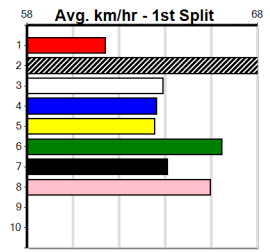

1

2

3

4

5

Warragul
10
10:05PM
(VIC time)

PHOTO MAN AT STUD

Distance: 400m, Race Type: Grade 7, Total Prizemoney: \$2,925
1st: \$1,950, 2nd: \$600, 3rd: \$300, 4th: \$75