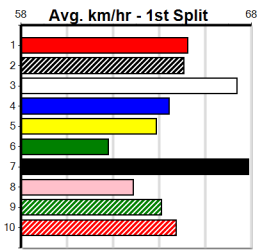

SPORTSBET FINAL

Distance: 400m, Race Type: Mixed 6/7 Final, Total Prizemoney: $3,360
1st: $2,250, 2nd: $690, 3rd: $345, 4th: $75

Watchdog Tips: [ ] [ ] [ ] [ ] [ ] Bet: [ ]

Form Box Wgt Dist Track Date Time BON Margin 1st/2nd (Time) PIR Checked Comment WR Split 1 S/P Grade

LEVIATHAN (NSW)[6]
BK Dog Aug-22 Sire: ASTON RUPEE Dam: LOOK FANCY NANCY
Owner(s): FANTASTIC SEVEN (SYN), S Arvanitis, L Dalais, N Vougioukas, J Therese, T Viragh
Trainer: Stavros Arvanitis (Frankston)
Winning Distances: < 300m (0) 300 - 399m (0) 400 - 499m (2) 500 - 599m (0) 600 - 699m (0) > 700m (0)
Winning Weights: 33.5(2)
Race results table with columns for rank, weight, dog name, track, date, time, sire, dam, margin, and prize money.

ASTON KOPECK (NSW)[6]
BK Dog Sep-22 Sire: ASTON RUPEE Dam: FIRE ON ICE
Owner(s): R Borda
Trainer: Darren Archer (Nilma North)
Winning Distances: < 300m (0) 300 - 399m (0) 400 - 499m (1) 500 - 599m (1) 600 - 699m (0) > 700m (0)
Winning Weights: 28.8(1) 29.0(1)
Race results table with columns for rank, weight, dog name, track, date, time, sire, dam, margin, and prize money.

BULL DURHAM [5]
BK Dog Dec-22 Sire: FERAL FRANKY Dam: MY FAITH
Owner(s): B Mackie
Trainer: Brett Mackie (Tooradin)
Winning Distances: < 300m (0) 300 - 399m (1) 400 - 499m (2) 500 - 599m (0) 600 - 699m (0) > 700m (0)
Winning Weights: 31.3(1) 32.0(1) 32.1(1)
Race results table with columns for rank, weight, dog name, track, date, time, sire, dam, margin, and prize money.

JUMBUK GERHARD [6]
F Dog Mar-23 Sire: BERNARDO Dam: CRIMSON VIXEN
Owner(s): B Joske
Trainer: Ben Joske (Yinnar South)
Winning Distances: < 300m (0) 300 - 399m (0) 400 - 499m (2) 500 - 599m (0) 600 - 699m (0) > 700m (0)
Winning Weights: 33.6(1) 33.9(1)
Race results table with columns for rank, weight, dog name, track, date, time, sire, dam, margin, and prize money.

SMOKIN' BILLY [5]
BD Dog Mar-23 Sire: HOOKED ON SCOTCH Dam: IT'S NOT FUN
Owner(s): S Van lieshout
Trainer: Ian Brown (Loch)
Winning Distances: < 300m (0) 300 - 399m (0) 400 - 499m (2) 500 - 599m (1) 600 - 699m (0) > 700m (0)
Winning Weights: 32.4(1) 32.7(1) 32.9(1)
Race results table with columns for rank, weight, dog name, track, date, time, sire, dam, margin, and prize money.

1

2

3

4

5