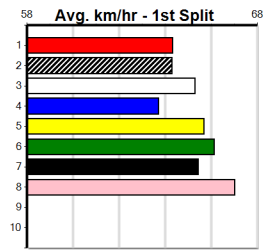

1

2

3

4

5

SENNACHIE AT STUD

Distance: 400m, Race Type: Free For All, Total Prizemoney: \$3,360
1st: \$2,250, 2nd: \$690, 3rd: \$345, 4th: \$75

Watchdog Tips: [] [] [] [] Bet: []