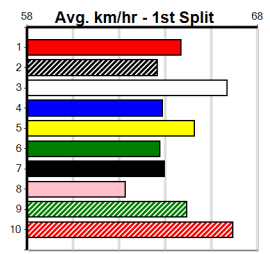

Owner(s):
 Winning Distances: < 300m (0) 300 - 399m (0) 400 - 499m (0) 500 - 599m (0) 600 - 699m (0) > 700m (0)
 Winning Weights:

1
2
3
4
5
6
7
8

Trainer:

Box History

10

OAKS SUPER BOX

Distance: 400m, Race Type: Grade 5, Total Prizemoney: \$2,925
1st: \$1,950, 2nd: \$600, 3rd: \$300, 4th: \$75