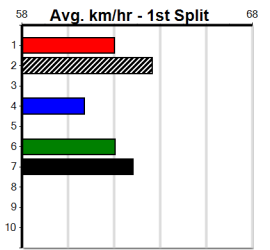

Distance: 460m, Race Type: Maiden, Total Prizemoney: $2,535
1st: $1,680, 2nd: $520, 3rd: $260, 4th: $75

Watchdog Tips: ☐ ☐ ☐ ☐ ☐ Bet:

Form Box	Wgt	Dist	Track	Date	Time	BON	Margin	1st/2nd (Time)	PIR	Checked	Comment	WR	Split 1	S/P	Grade

SECRETS WE KEEP [M]
RF Dog Apr-23 Sire: ASTON RUPEE Dam: SPEEDY BELLA
Owner(s): L Cardillo
Winning Distances: < 300m (0) 300 - 399m (0) 400 - 499m (0) 500 - 599m (0) 600 - 699m (0) > 700m (0)
Winning Weights:

4th (8)	35.5	400	WGL	R3	21-Jan-25	22.87	22.41	6.50L FADE TO BLACK (22.41)	S/74	.	.	.	8.76	$5.50	MH
2nd (5)	35.3	460	WGL	R1	28-Jan-25	26.11	25.88	3.00L ULTIMATE WARRIOR (25.90)	S/333	.	SW	.	6.78	$2.40	M
3rd (8)	35.4	460	WGL	R4	04-Feb-25	26.05	25.56	5.50L ASTON NELSON (25.68)	S/543	.	.	.	6.78	$2.80	M

Last 3 wins NOT included above

Trainer: Des Douch (Maffra)

Box History

Bx	1st	2nd	3rd	4th	5th	6th	7th	8th
1								
2								
3								
4								
5		1						
6								
7								
8			1	1				

Prize Best $855.00
Starts 26.05(8)-4/2/25
Trk/Dts 3-0-1-1
APM 2-0-1-1 855

FLYING PETRUS [M]
F Dog May-23 Sire: BERNARDO Dam: CLASSY BLAZE
Owner(s): FOUR FROTHYS (SYN), G Pask, G Pask
Winning Distances: < 300m (0) 300 - 399m (0) 400 - 499m (0) 500 - 599m (0) 600 - 699m (0) > 700m (0)
Winning Weights:

3rd (7)	37.0	400	WGL	R3	04-Feb-25	23.20	22.36	3.75L ANGRY ELLIE (22.95)	S/53	.	.	.	8.59	$5.80	M
6th (3)	37.0	400	WGL	R2	11-Feb-25	23.62	22.40	14.00 GENERAL ATTITUDE (22.65)	S/56	.	.	.	8.71	$3.70	M

Last 3 wins NOT included above

Trainer: Graeme Jose (Catani)

Box History

Bx	1st	2nd	3rd	4th	5th	6th	7th	8th
1								
2								
3						1		
4								
5								
6								
7			1					
8								

Prize Best $260.00
Starts FSTD
Trk/Dts 2-0-0-1
APM 0-0-0-0 260

DARNUM DUKE [M]
F Dog Sep-22 Sire: FERNANDO BALE Dam: DARNUM DASHER
Owner(s): P Handley
Winning Distances: < 300m (0) 300 - 399m (0) 400 - 499m (0) 500 - 599m (0) 600 - 699m (0) > 700m (0)
Winning Weights:

Last 3 wins NOT included above

Trainer: Peter Handley (Darnum)

Box History

Bx	1st	2nd	3rd	4th	5th	6th	7th	8th
1								
2								
3								
4								
5								
6								
7								
8								

Prize Best $0
Starts FSH
Trk/Dts 0-0-0-0
APM 0-0-0-0 0

DOONGALLA BAGGER [M]
BK Dog Nov-22 Sire: BERNARDO Dam: ASHBY MAYHEM
Owner(s): J Daffy
Winning Distances: < 300m (0) 300 - 399m (0) 400 - 499m (0) 500 - 599m (0) 600 - 699m (0) > 700m (0)
Winning Weights:

7th (7)	33.4	400	WGL	R1	08-Oct-24	23.55	22.58	11.00 VODKA AND ICE (22.83)	S/77	.	.	.	8.81	$14.00	M
5th (4)	33.0	400	WGL	R1	04-Feb-25	23.42	22.36	9.50L WINIFRED MARY (22.76)	M/67	.	.	.	8.72	$9.50	M
5th (6)	33.1	400	WGL	R1	11-Feb-25	23.41	22.40	4.75L TERRITORY ROSE (23.08)	M/75	.	.	.	9.16	$9.70	M

Last 3 wins NOT included above

Trainer: Lorraine Langley (Pakenham)

Box History

Bx	1st	2nd	3rd	4th	5th	6th	7th	8th
1								
2								
3								
4					1			
5								
6					1			
7							1	
8								

Prize Best $0.00
Starts FSTD
Trk/Dts 3-0-0-0
APM 0-0-0-0 0

*** VACANT BOX ***

Sire: Dam:

Owner(s): Trainer:

Winning Distances: < 300m (0) 300 - 399m (0) 400 - 499m (0) 500 - 599m (0) 600 - 699m (0) > 700m (0)

Winning Weights: **Box History**