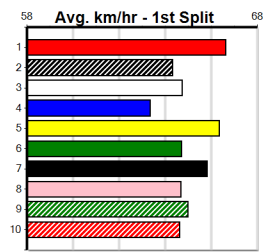

PAUA OF BUDDY AT STUD

Distance: 460m, Race Type: Grade 5, Total Prizemoney: $2,925
1st: $1,950, 2nd: $600, 3rd: $300, 4th: $75

Watchdog Tips:

Bet:

Form Box Wgt Dist Track Date Time BON Margin 1st/2nd (Time) PIR Checked Comment WR Split 1 S/P Grade

HARA'S BUDDY (QLD)[5]
BD Dog Feb-22 Sire: EQUALIZER Dam: HARA'S PENNY
Owner(s): Hara's Ace (SYN), T Glover, J Daley
Trainer: Jessica Hopkins (Junction Village)
Winning Distances: < 300m (0) 300 - 399m (9) 400 - 499m (3) 500 - 599m (3) 600 - 699m (0) > 700m (0)
Box History table and Prize Best information.

BILLY INTENTION [5]
BK Dog Nov-21 Sire: AUSSIE INFRARED Dam: JANE'S INTENTION
Owner(s): O'Neill Racing (SYN), T O'Neill, T O'Neill, M O'Neill
Trainer: Tom O'Neill (Pearcedale)
Winning Distances: < 300m (0) 300 - 399m (0) 400 - 499m (2) 500 - 599m (6) 600 - 699m (0) > 700m (0)
Box History table and Prize Best information.

BEST OF COLOUR [5]
BE Dog Nov-21 Sire: WHISKEY RIOT Dam: COOLER COLOUR
Owner(s): JUST COLOUR (SYN), C Haigh, J Reynolds
Trainer: Jane Reynolds (Cranbourne Sout)
Winning Distances: < 300m (0) 300 - 399m (1) 400 - 499m (4) 500 - 599m (1) 600 - 699m (0) > 700m (0)
Box History table and Prize Best information.

ABRAXAS BALE [5] Biks
BD Dog Apr-22 Sire: CHRISTO BALE Dam: DYNA ROMY
Owner(s): L Harris
Trainer: Luke Harris (Devon Meadows)
Winning Distances: < 300m (0) 300 - 399m (1) 400 - 499m (3) 500 - 599m (1) 600 - 699m (0) > 700m (0)
Box History table and Prize Best information.

KISAUNI [5]
BK Dog Mar-22 Sire: FERNANDO BALE Dam: MOMBASA
Owner(s): Worldly (SYN), W Macpherson, P Campbell
Trainer: Gary Joske (Yinnar South)
Winning Distances: < 300m (0) 300 - 399m (1) 400 - 499m (5) 500 - 599m (11) 600 - 699m (2) > 700m (0)
Box History table and Prize Best information.

1

2

3

4

5