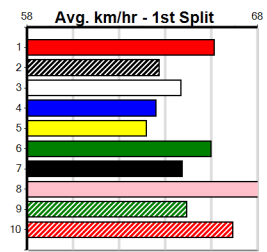

BARN BAR FUNCTION ROOM

Distance: 400m, Race Type: Grade 5, Total Prizemoney: $2,925
1st: $1,950, 2nd: $600, 3rd: $300, 4th: $75

Watchdog Tips:

Bet:

Table with columns: Form Box, Wgt, Dist, Track, Date, Time, BON, Margin, 1st/2nd (Time), PIR, Checked, Comment, W/R, Split 1, S/P, Grade

BLACK LICORICE [5]
BK Dog Nov-22 Sire: EXPLOSIVE BOY Dam: COCO NOVA
Owner(s): L Edgerton
Trainer: Darren Fisher (Lara)
Winning Distances: < 300m (0) 300 - 399m (1) 400 - 499m (6) 500 - 599m (0) 600 - 699m (0) > 700m (0)
Winning Weights: 34.0(1) 34.3(1) 34.4(2) 34.8(1) 35.0(1) 35.2(1)
Box History table and Prize Best Starts Trk/Dts APM

WISE ABALONE (WA)[5]
BEW Bitch Apr-22 Sire: TOMMY SHELBY Dam: GRACEFUL LIGHT
Owner(s): P Galea
Trainer: Paul Galea (Rosedale)
Winning Distances: < 300m (0) 300 - 399m (5) 400 - 499m (0) 500 - 599m (0) 600 - 699m (0) > 700m (0)
Winning Weights: 26.1(1) 26.5(1) 26.7(2) 26.8(1)
Box History table and Prize Best Starts Trk/Dts APM

BANDARI [5]
BD Dog Mar-22 Sire: FERNANDO BALE Dam: MOMBASA
Owner(s): P Fiske
Trainer: John Musselwhite (Lindenow)
Winning Distances: < 300m (0) 300 - 399m (1) 400 - 499m (4) 500 - 599m (0) 600 - 699m (0) > 700m (0)
Winning Weights: 29.5(1) 29.8(1) 29.9(1) 30.2(1) 30.4(1)
Box History table and Prize Best Starts Trk/Dts APM

RIBERO [5]
BEF Dog Apr-22 Sire: FERNANDO BALE Dam: BIVOUC
Owner(s): W Mcneil
Trainer: Elaine Johannsen (Devon Meado)
Winning Distances: < 300m (0) 300 - 399m (0) 400 - 499m (6) 500 - 599m (0) 600 - 699m (0) > 700m (0)
Winning Weights: 31.9(1) 32.0(1) 32.1(1) 32.4(2) 32.6(1)
Box History table and Prize Best Starts Trk/Dts APM

AYLA ROSE [5]
BE Bitch Feb-22 Sire: SHIMA SHINE Dam: SHANTELE ROSE
Owner(s): S Chignell
Trainer: Jeffrey Chignell (Rosedale)
Winning Distances: < 300m (0) 300 - 399m (2) 400 - 499m (4) 500 - 599m (2) 600 - 699m (0) > 700m (0)
Winning Weights: 27.1(1) 27.3(1) 27.5(2) 27.6(2) 27.8(2)
Box History table and Prize Best Starts Trk/Dts APM

1

2

3

4

5