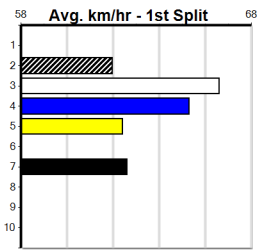

VIATEK

Distance: 400m, Race Type: Maiden, Total Prizemoney: $2,535
1st: $1,680, 2nd: $520, 3rd: $260, 4th: $75

Watchdog Tips: ☐ ☐ ☐ ☐ ☐ Bet:

1

CINDY SIYAN [M]
BD Bitch Apr-23 Sire: ASTON RUPEE Dam: CINDY MAREE Trainer: Donna Sadler (Koo Wee Rup Nort)
Owner(s): D Sadler
Winning Distances: < 300m (0) 300 - 399m (0) 400 - 499m (0) 500 - 599m (0) 600 - 699m (0) > 700m (0)
Winning Weights:

Box	1st	2nd	3rd	4th	5th	6th	7th	8th
1								
2								
3								
4								
5								
6								
7								
8								

Prize Best Starts Trk/Dts APM $0 FSH 0-0-0-0 0-0-0-0 0

Last 3 wins NOT included above

2

TAILOR'S CHALK [M]
BK Dog May-23 Sire: BERNARDO Dam: CLASSY BLAZE Trainer: Dawn Johnston (Toongabbie) ENG SLE 2025-02-16
Owner(s): S Beattie
Winning Distances: < 300m (0) 300 - 399m (0) 400 - 499m (0) 500 - 599m (0) 600 - 699m (0) > 700m (0)
Winning Weights:

Box	1st	2nd	3rd	4th	5th	6th	7th	8th
1								
2								
3								
4						1		
5								
6								
7								
8								

Prize Best Starts Trk/Dts APM $0.00 FSH 1-0-0-0 0-0-0-0 0

Last 3 wins NOT included above

3

I'M FABULOUS [M]
BK Bitch Jul-23 Sire: AUSSIE INFRARED Dam: HOOK ALONG BOOK Trainer: Belinda Connolly (Caldermeade)
Owner(s): S Connolly
Winning Distances: < 300m (0) 300 - 399m (0) 400 - 499m (0) 500 - 599m (0) 600 - 699m (0) > 700m (0)
Winning Weights:

Box	1st	2nd	3rd	4th	5th	6th	7th	8th
1								
2								
3								
4								
5								
6								
7		1						
8			1					

Prize Best Starts Trk/Dts APM $595.00 22.68(7)-21/1/25 2-0-1-0 2-0-1-0 595

Last 3 wins NOT included above

4

WHY NOT HAYDEN [M]
BK Dog Feb-23 Sire: MY REDEEMER Dam: WHY NOT LUV Trainer: Leigh Carter (Devon Meadows) ENG WGL 2025-02-14
Owner(s): G Carter
Winning Distances: < 300m (0) 300 - 399m (0) 400 - 499m (0) 500 - 599m (0) 600 - 699m (0) > 700m (0)
Winning Weights:

Box	1st	2nd	3rd	4th	5th	6th	7th	8th
1								
2								
3								
4								
5								
6					2			
7								
8		1						

Prize Best Starts Trk/Dts APM $670.00 23.16(6)-21/1/25 3-0-1-0 3-0-1-0 670

Last 3 wins NOT included above

5

DADDY WHO [M]
BK Dog Apr-23 Sire: UNKNOWN SIRE Dam: MY BLAZE Trainer: Danny Cortese (Devon Meadows)
Owner(s): E Cortese
Winning Distances: < 300m (0) 300 - 399m (0) 400 - 499m (0) 500 - 599m (0) 600 - 699m (0) > 700m (0)
Winning Weights:

Box	1st	2nd	3rd	4th	5th	6th	7th	8th
1								
2								
3								
4								
5								
6								
7								
8								1

Prize Best Starts Trk/Dts APM $0.00 23.75(8)-11/2/25 1-0-0-0 1-0-0-0 0

Last 3 wins NOT included above