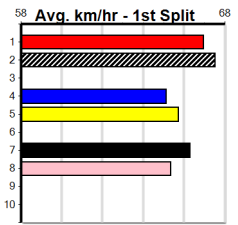

10

10:02PM

(VIC time)

VAN WYCK (8) has won here previously in a blistering 29.72 and he returned to form last week at Geelong with a fast win off this exact draw. SOLAR SPECTRUM (1) comes here for the first time following some smart bush form.