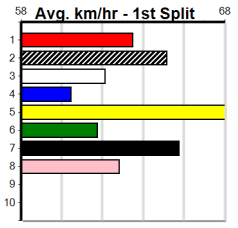

SPORTSBET HT2

Distance: 525m, Race Type: Mixed 6/7 Heat, Total Prizemoney: $3,340
1st: $2,230, 2nd: $690, 3rd: $345, 4th: $75

7

8:58PM
(VIC time)

MIKAELA'S JOY (1) was a fast 29.56 winner at Sandown Park last month and is drawn to lead throughout. PAW TONK (2) can get a nice cart behind the top elect and looks the main danger. WARM HUGS (3) can charge home into a minor placing.

Watchdog Tips: **1** **2** **3** **7** **Bet:** **Trifecta 1/2/3 ($10 - 1000%)**