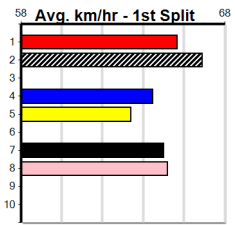

Meadows (MEP)

FERNANDO MICK AT STUD

Distance: 525m, Race Type: Grade 5 T3, Total Prizemoney: $3,340
1st: $2,230, 2nd: $690, 3rd: $345, 4th: $75

11

10:24PM

(VIC time)

FORBES SUPREME (8) is much better than his form reads and looks suited to a race of this nature.
TOUGH TAZ (7) should get a nice trail into the race. PENNY'S JADE (2) can set the early tempo.

Watchdog Tips: **8** **7** **2** **1** **Bet:** **Box Trifecta 1,2,7,8 ($10 for 41.67%)**

Form Box Weight Dist Track Date Time BON Margin 1st/2nd (Time) PIR Checked Comment W/R Split 1 S/P Grade

1 DUTCH IMPACT [5] *Veteran still racing well enough, respect.* **$2.50**

BK D Feb-20 MY REDEEMER DUTCH LEGACY

Trainer: Wayne Kirk (Melton West)

8th (5)	30.5	595	SAP	R8	30-Dec-24	34.90	33.97	14.00	TAMMY MCIVOR (33.97)	M/6788	.	.	.	9.53	$17.20	X45
2nd (3)	30.2	500	BEN	R8	15-Jan-25	28.56	28.39	2.50	LJAG FERNANDO (28.39)	M/322	.	.	.	6.68	$4.00	5
2nd (6)	30.6	500	BEN	R8	22-Jan-25	28.62	28.41	3.00	MCIVOR ALFY (28.41)	M/222	.	.	SW	6.67	$2.10	5
5th (8)	30.7	515	SAP	R12	10-Feb-25	30.42	29.48	7.50	BELFAST SPOT (29.91)	M/3445	.	.	.	5.23	$2.20	5

Owner(s): Western Front (SYN), W Kirk, D Kirk, F Parker, A Kennedy, T Kirk, D Kirk

Winning Boxes

1	2	3	4	5	6	7	8
3	2	2	3			5	4
Prize	$70,630.00						
Best	30.15						
Starts	121-19-23-18						
Trk/Dst	18-3-2-2						
APM	$5196						

2 PENNY'S JADE [5] *Knows this track well, fast early, each way.* **$7.00**

BE B Dec-20 BERNARDO MY DEWANA PENNY

Trainer: Ronald Martin (Albion)

4th (6)	27.9	525	MEP	R10	22-Jan-25	30.68	29.86	3.75	LHUMBLE ETHICS (30.42)	Q/1113	.	.	SW	5.12	$6.30	5
7th (7)	27.5	300	HVL	R12	26-Jan-25	17.37	16.52	7.50	BAMERA (16.85)	M/5	.	.	.	4.01	$16.10	5
1st (3)	27.1	525	MEP	R12	29-Jan-25	30.86	30.07	0.025	LSHAKA BIG CHIEF (30.86)	Q/1121	.	.	SW	5.15	$5.20	T3-5
8th (8)	27.5	300	HVL	R12	02-Feb-25	17.25	16.28	6.50	LALL IN OLLIE (16.83)	M/4	.	.	.	4.08	$29.10	5

Owner(s): R Martin

Winning Boxes

1	2	3	4	5	6	7	8
1		1	1	2		1	3
Prize	$36,640.00						
Best	30.25						
Starts	69-9-15-6						
Trk/Dst	40-8-8-4						
APM	$7014						

3 *** VACANT BOX ***

Trainer:
Owner(s):

4 SHE'S WIRED (SA)[5] *Better than form reads, can surprise at odds.* **$13.00**

BK B Sep-22 FERAL FRANKY SWEET ON ME

Trainer: Kylie Muscat (Leopold)

5th (1)	27.6	525	MEP	R9	15-Jan-25	30.94	29.93	14.00	PAW PASADENA (29.97)	Q/2345	.	.	.	5.17	$8.70	X45
8th (4)	27.6	525	MEP	R7	22-Jan-25	31.17	29.86	14.00	LUNDERWAY (30.24)	M/7788	.	.	.	5.37	$31.80	5
8th (5)	26.8	400	GEL	R12	07-Feb-25	23.20	22.49	5.50	NOCTILUCENT (22.84)	M/77	.	.	.	8.62	$34.10	5
4th (2)	26.9	520	GEL	R8	14-Feb-25	30.58	29.95	9.00	LVAN WYCK (29.95)	Q/4544	.	.	.	5.54	$17.70	5

Owner(s): K Muscat

Winning Boxes

1	2	3	4	5	6	7	8
3		1				1	1
Prize	$14,835.00						
Best	30.54						
Starts	26-6-1-2						
Trk/Dst	5-0-0-1						
APM	$9190						

5 JOLLY ETHICS (NSW)[5] *New here, solid last start win, place.* **$13.00**

BE B Jul-22 AUSSIE INFRARED SNAZZY ETHICS

Trainer: Michael Chilcott (Heathcote)

3rd (6)	26.9	500	BEN	R8	29-Jan-25	28.77	28.46	1.5	LAMRON BUSTER (28.68)	M/522	.	.	.	6.78	$13.40	T3-RW
8th (7)	26.6	450	SHP	R7	06-Feb-25	26.79	25.63	12.00	SHY CABANG (25.97)	M/688	.	.	.	6.60	$3.10	T3-RW
6th (5)	25.9	450	BAL	R5	10-Feb-25	26.04	25.39	6.00	LJUNGLE FIREBALL (25.65)	M/877	.	.	.	7.04	$18.10	T3-RW
1st (3)	26.0	450	SHP	R7	13-Feb-25	25.87	25.70	0.75	LKRAKEN CASPER (25.91)	M/444	.	.	.	6.89	$7.20	6G

Owner(s): M Pitman

Winning Boxes

1	2	3	4	5	6	7	8
1	1						1
Prize	$6,950.00						
Best	FSH						
Starts	32-3-7-6						
Trk/Dst	0-0-0-0						
APM	$4438						

6 *** VACANT BOX ***

Trainer:
Owner(s):