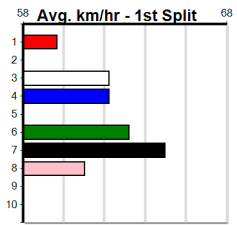

RSN GREY AREAS - WEDNESDAY & FRID

Distance: 525m, Race Type: Maiden, Total Prizemoney: $2,860
1st: $1,900, 2nd: $590, 3rd: $295, 4th: $75

1

6:53PM

(VIC time)

DESIRED RANGE (3) has been competitive in much tougher maiden races of late and looks suited to a race of this nature. SPICE ROAD (8) can handle a wide draw and can make a mid race move. OLLIE REIKO (2) is bred to have talent.

Watchdog Tips: **3** **8** **2** **4** **Bet:** **Box Quinella 2,3,8 ($10 for 333.33%)**