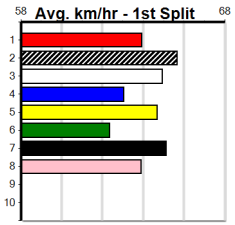

SPORTSBET HT1

Distance: 525m, Race Type: Mixed 6/7 Heat, Total Prizemoney: $3,340
1st: $2,230, 2nd: $690, 3rd: $345, 4th: $75

6

8:40PM

(VIC time)

PAW TORRIE (3) is ready to return to the winners list following a hat trick of smart placings.
BETTY'S GARDEN (7) once fully balanced should have enough speed to cross and lead. COME
FIND ME (8) can make a mid race move.

Watchdog Tips: **3** **7** **8** **5** **Bet:** **Box Quinella 3,7 ($10 for 1000%)**