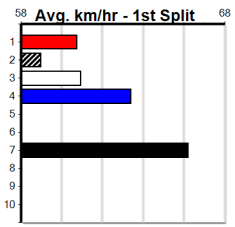

14 RACES TONIGHT

Distance: 390m, Race Type: Maiden, Total Prizemoney: $2,535
1st: $1,680, 2nd: $520, 3rd: $260, 4th: $75

1
6:24PM
(VIC time)

BRACE FOR KAOS (7) was far from disgraced when placed on debut at Geelong and she can go one better tonight. DEAR CARLA LOU (8) is a well bred type and she is sure to have plenty of support on debut. ASTON KINNIE (5) has claims

Watchdog Tips: **7** **8** **5** **6** **Bet:** **Win 7**