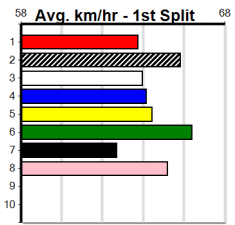

A1 SIGNAGE (2-3 WINS)

Distance: 450m, Race Type: Restricted Win, Total Prizemoney: $2,925
1st: $1,950, 2nd: $600, 3rd: $300, 4th: $75

5

7:47PM
(VIC time)

SHIMA BLUSH (6) sizzled in a trial at Geelong recently and he looks suited in this event. PAW BARTON (3) has a good record here and he can dial up the pressure in the middle stages. JAZZY HOPE (1) is more than capable.

Watchdog Tips: **6** **3** **1** **2** **Bet:** **Win 6**