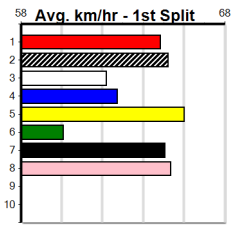

TUDOR ELECTRICAL

Distance: 545m, Race Type: Mixed 4/5, Total Prizemoney: $3,875
1st: $2,600, 2nd: $800, 3rd: $400, 4th: $75

Watchdog Tips: **3** **4** **2** **8** **Bet:** **Box Quinella 2,3,4 ($10 for 333.33%)**

1 ZIPPING KERR (NSW)[5] *Talented but drawn inside out, next time* **$4.80**

F B Apr-22 ZACK MONELLI ZIPPING FLEUR

Trainer: David Geall (Lara)

Rank	Box	Weight	Dist	Track	Date	Time	BON	Margin	1st/2nd (Time)	PIR	Checked	Comment	W/R	Split 1	S/P	Grade
1st	(6)	30.5	450	BAL	R6	20-Jan-25	25.33	25.32	6.00LCOME ON MANGO (25.73)	M/211	.	.	W	6.76	$1.70	SH
6th	(1)	30.5	450	BAL	R4	29-Jan-25	26.16	25.08	7.50LKENZIE KID (25.66)	S/736	.	.	W	6.77	$3.40	SF
4th	(1)	30.6	525	MEP	R11	05-Feb-25	30.52	29.93	3.75LBRONNELLY STRIKER (30.26)	M/6333	.	.	.	5.26	$8.10	5
2nd	(6)	30.6	545	BAL	R6	12-Feb-25	31.03	30.84	2.25LDIMORA CRUZ (30.89)	M/2222	.	.	W	6.86	$2.00	5

Owner(s): Hallinan Hallinan (SYN), M Hallinan, F Hallinan

Winning Boxes

1	2	3	4	5	6	7	8		
						2	3	3	
Prize								$32,970.00	
Best								31.03	
Starts								37-8-3-3	
Trk/Dst								1-0-1-0	
APM								$9601	

2 ARI GOLD [5] *Continues to impress, explodes mid race, threat* **$4.20**

F D Dec-21 SUPERIOR PANAMA MAGGIE MARVEL

Trainer: Jordan Formosa (Heathcote)

Rank	Box	Weight	Dist	Track	Date	Time	BON	Margin	1st/2nd (Time)	PIR	Checked	Comment	W/R	Split 1	S/P	Grade
3rd	(2)	35.1	500	BEN	R6	17-Jan-25	28.34	28.24	1.5LAWESOME AVENGER (28.24)	S/433	.	.	.	6.67	$5.30	X45
1st	(2)	35.0	500	BEN	R9	24-Jan-25	28.27	28.11	1.75LDESCRIPTION (28.38)	M/332	.	.	SW	6.71	$5.40	X34
2nd	(5)	34.8	545	BAL	R9	05-Feb-25	31.34	31.26	1.25LENGELKE ROAD (31.26)	S/5522	.	.	.	6.89	$8.10	X45
2nd	(1)	34.9	545	BAL	R8	12-Feb-25	30.91	30.84	1.00LFLED THE SCENE (30.84)	M/2232	.	.	SW	6.76	$3.50	X45

Owner(s): M Palmer

Winning Boxes

1	2	3	4	5	6	7	8		
3	1			1	1		1		
Prize								$19,372.86	
Best								30.91	
Starts								21-7-4-4	
Trk/Dst								2-0-2-0	
APM								$10803	

3 ROYAL SLEEPER [5] *No luck since moving to Vic, can atone, yes* **$4.60**

BD D Jun-22 HANDSOME PRINCE PAY CALL

Trainer: Kayla Cottrell (Pearcedale)

Rank	Box	Weight	Dist	Track	Date	Time	BON	Margin	1st/2nd (Time)	PIR	Checked	Comment	W/R	Split 1	S/P	Grade
1st	(2)	31.6	520	RIC	R3	16-Aug-24	30.29	30.14	0.05LMY BAROQUE LOVE (30.29)	6655	6655	.	.	4.65	$1.33	5
6th	(4)	31.6	622	RIC	R5	23-Aug-24	38.24	35.81	32.00LKNIGHTED STORM (36.00)	456	456	.	.	10.36	$1.70	XM5
3rd	(6)	32.3	460	WGL	R4	21-Jan-25	25.99	25.31	1.00LHARVINGTON (25.94)	S/665	.	.	.	6.84	$2.40	RWH
4th	(2)	32.3	500	BEN	R6	31-Jan-25	28.77	27.78	10.00LRIVERSDALE MICK (28.10)	M/755	.	.	V5	6.93	$2.10	RWH

Owner(s): T Murphy

Winning Boxes

1	2	3	4	5	6	7	8		
	1	1					1		
Prize								$5,575.00	
Best								FSH	
Starts								8-3-0-1	
Trk/Dst								0-0-0-0	
APM								$1415