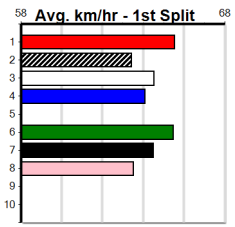

Ballarat

BALLARAT RACE 14

14 (E2)

Distance: 390m, Race Type: Grade 5, Total Prizemoney: \$2,925
1st: \$1,950, 2nd: \$600, 3rd: \$300, 4th: \$75

10:58PM

(VIC time)

SICILY (7) returned to form with a top 22.18 win here and he is suitably drawn out wide. TUFF TOBY (1) has a nice turn of foot and he is drawn to be prominent throughout. MAJOR FRANKY (6) will appreciate the empty draw underneath