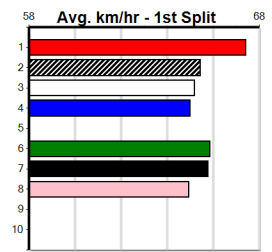

DOWNLOAD THE WATCHDOG APP

Distance: 390m, Race Type: Mixed 4/5, Total Prizemoney: $3,360
1st: $2,250, 2nd: $690, 3rd: $345, 4th: $75

JOROGUMO (7) turned in a strong performance to score at Warrnambool and he is suitably drawn out wide. PAW YANELLE (6) is a promising speedster and she has the speed to cross and lead. MYRNIONG STITCH (4) is more than capable

Watchdog Tips: 7 6 4 2 **Bet:** Win 7

1

Form Box Wgt Dist Track Date Time BON Margin 1st/2nd (Time) PIR Checked Comment W/R Split 1 S/P Grade

EXPULLED [5] **$4.20**
BE Dog Jan-23 Sire: TOMMY SHELBY Dam: SAPPHIRE RUBY
Owner(s): S Davis **Trainer: Robert Douglas (Heathcote)**
Winning Distances: < 300m (0) 300 - 399m (3) 400 - 499m (4) 500 - 599m (0) 600 - 699m (0) > 700m (0)
Winning Weights: 30.3(1) 30.5(1) 30.9(4) 31.0(1)

1st (8)	31.0	350	HVL	R8	05-Jan-25	19.09	19.08	1.5L HIGH END CASH (19.19)	M/2	.	.	.	6.51	$3.40	X45
3rd (4)	30.5	425	BEN	R7	10-Jan-25	23.85	23.58	4.00L DESCRIPTION (23.58)	M/443	.	.	W	6.51	$11.20	FFA
2nd (7)	30.8	300	HVL	R10	12-Jan-25	16.85	16.68	2.00L SHEEZEL (16.73)	M/2	.	.	SW	3.97	$14.50	X45
6th (5)	31.0	300	HVL	R10	19-Jan-25	16.73	16.50	2.00L STIFLER (16.60)	M/4	.	.	.	3.94	$3.30	5
1st (7)	30.9	390	SHP	R8	27-Jan-25	22.23	22.23	1.5L SWEET VALENTINE (22.33)	Q/11	.	.	.	8.42	$1.90	X45
4th (7)	30.7	300	HVL	R10	02-Feb-25	16.59	16.28	4.50L HIGHLY ABRASIVE (16.29)	S/7	.	.	.	3.99	$2.70	X45
4th (3)	30.7	390	BAL	R11	05-Feb-25	22.42	21.80	9.00L AUGUSTUS FINCH (21.80)	M/46	.	.	.	8.41	$11.90	X45
3rd (8)	30.8	390	SHP	R9	10-Feb-25	22.05	21.93	1.75L ZENI BALE (21.93)	S/33	.	.	.	8.37	$2.60	X34

Last 3 wins NOT included above

1st (3)	30.9	390	SHP	R11	07-Nov-24	22.26	22.26	2.50L WELLERMAN (22.43)	M/11	.	.	.	8.48	$2.20	T3-6
1st (1)	30.9	425	BEN	R11	22-Nov-24	23.94	23.58	1.25L MILITANT STORM (24.02)	M/111	.	.	SW	6.57	$4.50	5
1st (1)	30.9	410	HOR	R4	17-Dec-24	23.64	23.14	1.25L IGNITE (23.72)	Q/11	.	.	.	10.25	$5.20	RWH

Box History

Bx	1st	2nd	3rd	4th	5th	6th	7th	8th
1	2							1
2	1							
3	1	1		1				
4	1		1					1
5			1			1		
6						1		
7	1	1	1	1				
8	1		1					

Prize Best Starts Trk/Dts APM
$16530.00
22.42(3)-5/2/25
20-7-2-4
1-0-0-0
11523