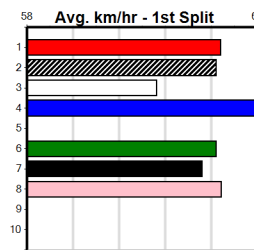

TWO MORE RACES TO GO

Distance: 390m, Race Type: Grade 5, Total Prizemoney: $2,925
1st: $1,950, 2nd: $600, 3rd: $300, 4th: $75

GUNAI WIZARD (1) has a nice turn of foot and he should be able to hold his position early on. Looks a special after scratching but will be skinny odds. The 4/6/3 should be the finishing order behind the 1.

Watchdog Tips: **1** **4** **6** **3** **Bet:** **Win 1**

Form Box	Wgt	Dist	Track	Date	Time	BON	Margin	1st/2nd (Time)	PIR	Checked	Comment	WR	Split 1	S/P	Grade		
1	GUNAI WIZARD [5] Explodes soon after box rise, well drawn, danger $1.30																
	BD Dog Oct-21 Sire: ASTON DEE BEE Dam: GUNAI GOSSIP Trainer: John Barbara (Exford)																
	Owner(s): J Martin																
	Winning Distances: < 300m (0) 300 - 399m (3) 400 - 499m (11) 500 - 599m (0) 600 - 699m (0) > 700m (0)																
	Winning Weights: 33.8(1) 34.2(1) 34.5(2) 34.7(1) 34.9(1) 35.3(2) 35.6(1) 35.7(2) 35.9(1) 36.0(2)																
	7th (7)	35.6	400	WGL	R10	24-Dec-24	23.22	22.19	15.00 TATTOED (22.19)	S/77	.	.	.	8.75	$10.00	X45	
	2nd (8)	35.3	435	SLE	R7	29-Dec-24	24.51	24.09	6.00L MINTER FROST (24.11)	M/322	.	.	.	5.30	$2.90	5	
	4th (7)	35.4	500	BEN	R8	03-Jan-25	28.22	27.90	3.75L ARI GOLD (27.96)	Q/111	.	.	.	6.45	$5.90	5	
	1st (2)	35.7	390	SHP	R5	20-Jan-25	21.87	21.60	5.50L GREYSYND LARRY (22.23)	M/11	.	SW	.	8.23	$1.40	5	
	1st (8)	36.0	400	WGL	R11	28-Jan-25	22.59	22.45	2.50L ASTON JALAPENO (22.76)	M/11	.	.	.	8.27	$2.40	5	
	7th (6)	36.4	390	BAL	R5	05-Feb-25	22.95	21.80	14.00 LULU'S RIDE (22.00)	M/67	.	.	.	8.78	$3.10	5	
	4th (1)	36.6	390	SHP	R9	10-Feb-25	22.16	21.93	3.5L ZENI BALE (21.93)	M/44	.	.	.	8.44	$2.80	X34	
	3rd (8)	36.3	400	GEL	R10	14-Feb-25	22.74	22.21	8.00L SERIAL STICKER (22.21)	S/33	.	.	.	8.53	$6.20	X34	
	Last 3 wins NOT included above																
	1st (5)	34.5	450	SHP	R8	22-Jul-24	25.17	24.95	1.00L FIGURE IT OUT (25.24)	M/111	.	SW	.	6.54	$3.70	X45	
1st (1)	36.0	450	BAL	R8	02-Oct-24	25.35	25.12	0.50L ON THE BEER (25.38)	Q/121	.	.	.	6.52	$2.50	X45		
1st (8)	35.7	425	BEN	R11	15-Nov-24	23.99	23.97	1.75L WHY I'M BROKE (24.10)	M/221	.	SW	.	6.54	$2.00	5		
2	PUGSLEY [5] Biks *** SCRATCHED *** $4.00																
	BK Dog Dec-22 Sire: FERAL FRANKY Dam: SEVILLA Trainer: Jason Formosa (Heathcote)																
	Owner(s): SCOTLAND (SYN), D Ireland, A Scott																
	Winning Distances: < 300m (0) 300 - 399m (1) 400 - 499m (2) 500 - 599m (0) 600 - 699m (0) > 700m (0)																
	Winning Weights: 30.8(1) 31.1(1) 31.2(1)																
	ST (-)	31.3	425	BEN	R10	27-Nov-24	24.07	.	0.01L Trial Cleared	Q/11	.	.	.	6.54	.	ST	
	3rd (2)	30.7	390	WBL	R2	02-Dec-24	22.74	22.17	4.00L AERO EXPRESS (22.47)	M/53	.	.	.	8.89	$2.00	M	
	1st (2)	30.8	390	BAL	R1	09-Dec-24	22.11	22.11	8.50L TEXAS MOON (22.68)	Q/11	.	.	.	8.32	$1.20	T3-M	
	2nd (7)	31.1	400	GEL	R9	24-Dec-24	23.07	22.49	2.00L ARCADIA BELLE (22.94)	M/22	.	.	.	8.38	$3.30	7	
	1st (7)	31.1	400	GEL	R9	07-Jan-25	22.78	22.62	3.5L KATHLEN'S ENTITY (23.03)	M/11	.	SW	.	8.36	$2.30	7	
	1st (6)	31.2	400	GEL	R10	14-Jan-25	22.62	22.48	1.75L LANKY LARRY (22.73)	M/11	.	.	.	8.38	$1.90	6G	
	7th (8)	31.4	425	BEN	R5	24-Jan-25	24.51	23.70	11.00 VILMA BALE (23.74)	M/666	.	.	.	6.68	$3.15	5H	
	3rd (2)	32.2	390	BAL	R10	12-Feb-25	22.28	21.76	1.75L MADDY GIBLET (22.16)	M/11	.	.	.	8.34	$10.20	5H	
	Last 3 wins NOT included above																
	3	NICE ONE TOM [5] Needs to lead, too much pace around him $17.00															
BE Dog Mar-22 Sire: TOMMY SHELBY Dam: IVY WREN Trainer: Peter Fulton (Ecklin South)																	
Owner(s): B Fulton																	
Winning Distances: < 300m (0) 300 - 399m (6) 400 - 499m (4) 500 - 599m (0) 600 - 699m (0) > 700m (0)																	
Winning Weights: 27.5(1) 28.1(1) 28.3(1) 28.4(1) 28.8(1) 29.2(1) 29.4(1) 29.6(3)																	
4th (7)		29.3	390	WBL	R7	02-Jan-25	22.74	22.01	3.75L BANK ON FRANKIE (22.48)	Q/33	.	.	.	8.79	$8.30	5	
1st (1)		29.6	390	WBL	R12	07-Jan-25	22.45	21.88	1.75L BLACK BOW (22.56)	Q/22	.	SW	.	8.68	$1.40	5	
5th (1)		29.8	410	HOR	R10	14-Jan-25	24.30	23.00	14.00 MORE BEER PLEASE (23.37)	Q/45	.	.	.	10.59	$5.30	5	
1st (7)		29.6	390	BAL	R12	18-Jan-25	22.51	22.22	0.10L KIRWAN (22.51)	M/32	.	.	.	8.70	$7.10	T3-5	
1st (2)		29.6	390	BAL	R7	27-Jan-25	22.67	22.25	0.75L PALTROW BALE (22.71)	Q/33	.	.	.	8.68	$1.90	T3-5	
1st (5)		29.4	390	WBL	R13	30-Jan-25	22.38	22.03	1.00L SAINT XAVIER (22.43)	M/11	.	.	.	8.65	$24.20	5	
3rd (6)		29.6	410	HOR	R12	07-Feb-25	23.75	23.09	4.00L BUFFALO COWBOY (23.48)	M/54	.	.	.	10.69	$13.20	5