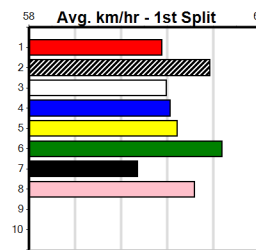

A1 SIGNAGE (2-3 WINS)

Distance: 450m, Race Type: Restricted Win, Total Prizemoney: $2,925
1st: $1,950, 2nd: $600, 3rd: $300, 4th: $75

SHIMA BLUSH (6) sizzled in a trial at Geelong recently and he looks suited in this event. PAW BARTON (3) has a good record here and he can dial up the pressure in the middle stages. JAZZY HOPE (1) is more than capable.

Watchdog Tips:	6	3	1	2	Bet:	Win 6

1	JAZZY HOPE [5]	Good record here, can run time, big threat	$4.00
	BK Bitch Apr-23	Sire: ASTON KIMETTO Dam: QUEEN AMAROK	Trainer: Michelle Mallia (Avalon)
	Owner(s): C Attard		
	Winning Distances: < 300m (0) 300 - 399m (0) 400 - 499m (3) 500 - 599m (0) 600 - 699m (0) > 700m (0)		
	Winning Weights: 28.1(2) 28.5(1)		
	2nd (8) 28.2 400 GEL R2 03-Jan-25 22.91 22.38 1.75L HONEY BUNNY (22.80) M/44 . . . . . 8.62 $11.50 X67		
	8th (4) 28.1 400 GEL R9 10-Jan-25 23.50 22.42 11.00 FIRST TRAIN OUT (22.75) M/88 . . . . . 8.99 $12.60 X67H		
	1st (5) 28.1 450 BAL R9 13-Jan-25 25.23 25.23 5.00L KIRKY STORM (25.56) Q/221 . . . . . 6.55 $6.80 T3-7		
	8th (6) 28.0 525 MEA R2 18-Jan-25 30.72 29.41 13.00 SHIMA STAN (29.84) S/8678 . . . . . 5.34 $19.30 6G		
	6th (8) 28.0 525 MEP R4 22-Jan-25 31.81 29.86 19.00 PAW WAVERLY (30.53) M/4846 . . . . . 5.28 $7.90 X67H		

2	KIWI ICE CUBE [6]	Far from disgraced last time, must keep safe	$7.50
	BK Bitch Jan-23	Sire: FERNANDO BALE Dam: LALA KIWI	Trainer: Thomas Dailly (Anakie)
	Owner(s): DAILLY GREYHOUND FARMS (SYN), G Dailly, T Dailly		
	Winning Distances: < 300m (0) 300 - 399m (0) 400 - 499m (2) 500 - 599m (0) 600 - 699m (0) > 700m (0)		
	Winning Weights: 27.4(1) 27.7(1)		
	2nd (2) 27.8 515 SAN R2 26-Dec-24 29.69 28.94 0.10L SIR DODGE (29.69) Q/1111 . . . . . 5.05 $4.50 X67		
	2nd (4) 27.8 525 MEA R2 04-Jan-25 30.21 29.78 2.25L NANCY DEVERE (30.06) Q/1111 . . . . . 5.08 $4.90 6G		
	2nd (3) 27.8 525 MEA R3 11-Jan-25 30.31 29.78 1.75L ASCEND ECSTATIC (30.20) M/1112 . . . . . 5.09 $6.60 6G		
	4th (8) 27.8 525 MEA R2 18-Jan-25 30.30 29.41 7.00L SHIMA STAN (29.84) M/2223 . . . . . 5.12 $4.80 6G		
	2nd (2) 27.6 525 MEA R1 25-Jan-25 30.44 29.76 6.50L NELL DEVERE (30.01) M/4222 . . . . . 5.19 $3.20 X67		

3	PAW BARTON (NSW)[6]	Strong winner here three runs back, danger	$6.00
	WF Dog Jan-23	Sire: FERNANDO BALE Dam: ZELZER ALLEN	Trainer: Thomas Dailly (Anakie)
	Owner(s): B Wheeler		
	Winning Distances: < 300m (0) 300 - 399m (0) 400 - 499m (2) 500 - 599m (0) 600 - 699m (0) > 700m (0)		
	Winning Weights: 32.6(1) 32.9(1)		
	5th (3) 32.5 515 SAN R2 07-Nov-24 30.56 28.99 12.00 PAW UCOLTA (29.74) M/7455 . . . . . 5.35 $7.70 X67		
	7th (8) 32.8 525 MEA R2 16-Nov-24 31.78 29.66 22.00 PAW CRAFTER (30.26) S/4377 . . . . . 5.28 $11.00 7		
	3rd (7) 32.5 525 MEP R10 27-Nov-24 30.42 30.02 2.75L KIWI JAY (30.24) M/3223 . . . . . 5.22 $5.40 X67H		
	5th (8) 32.8 515 SAN R1 12-Dec-24 30.58 29.22 12.00 DOONGALLA SHANE (29.75) S/5776 . . . . . 5.32 $13.90 7		
	4th (3) 32.9 515 SAN R1 26-Dec-24 29.82 28.94 2.25L APPENZELL (29.68) Q/4555 . . . . . 5.19 $11.90 7