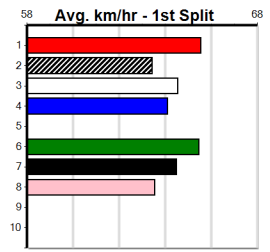

Ballarat
14 (E2)
10:58PM

(VIC time)

BALLARAT RACE 14

Distance: 390m, Race Type: Grade 5, Total Prizemoney: $2,925
1st: $1,950, 2nd: $600, 3rd: $300, 4th: $75

SICILY (7) returned to form with a top 22.18 win here and he is suitably drawn out wide. TUFF TOBY (1) has a nice turn of foot and he is drawn to be prominent throughout. MAJOR FRANKY (6) will appreciate the empty draw underneath

Watchdog Tips: **7** **1** **6** **4** **Bet:** **Win 7**

1

TUFF TOBY [5] **Better than his past few runs, danger if steps** **$4.20**
BK Dog **Jul-22** **Sire: FERAL FRANKY** **Dam: MISS ROXY** **Trainer: Dallan Klemke (Lara)**
Owner(s): D Klemke
Winning Distances: < 300m (0) 300 - 399m (0) 400 - 499m (7) 500 - 599m (0) 600 - 699m (0) > 700m (0)
Winning Weights: 33.9(1) 34.0(1) 34.8(1) 35.4(1) 35.8(1) 36.5(2)

Run	Pos	Wgt	Dist	Track	Date	Time	BON	Margin	1st/2nd (Time)	PIR	Checked	Comment	WR	Split 1	S/P	Grade
3rd (1)	34.7	425	BEN	R12	15-Nov-24	24.47	23.97	4.50L	SWANKY CHIC (24.17)	M/233	.	.	.	6.64	$4.30	5
5th (1)	34.2	425	BEN	R12	29-Nov-24	24.42	23.63	5.50L	MAGNET MOVER (24.05)	M/111	.	.	.	6.59	$4.40	5
4th (5)	34.0	425	BEN	R11	20-Dec-24	24.41	23.75	3.5L	OVER ACHIEVER (24.17)	M/222	.	.	.	6.58	$9.10	5
1st (2)	34.0	410	HOR	R9	31-Dec-24	23.69	23.29	0.75L	MISS MELEE (23.73)	M/11	.	.	.	10.63	$9.80	5
1st (1)	33.9	400	WGL	R11	07-Jan-25	22.84	22.55	0.75L	SWEET COIN BABE (22.88)	M/11	.	.	.	8.39	$5.10	5
8th (4)	34.4	410	HOR	R8	21-Jan-25	24.24	22.87	14.00	GAS LANTERN (23.27)	M/88	.	.	.	10.71	$19.40	X34
7th (2)	34.0	435	SLE	R6	26-Jan-25	25.82	24.31	22.00	DAINTREE DAMAGE (24.31)	M/377	.	.	.	5.23	$14.40	X45
6th (2)	33.5	390	WBL	R4	13-Feb-25	22.79	21.93	13.00	STOJANOVIC (21.93)	M/66	.	.	.	8.97	$18.50	5

Last 3 wins NOT included above

1st (1)	35.8	450	WBL	R5	26-Aug-24	25.71	25.68	6.50L	MATETSI (26.14)	Q/111	.	SW	.	6.67	$1.90	X67
1st (7)	35.4	460	GEL	R6	24-Sep-24	26.16	25.77	2.00L	SHE'S WIRED (26.29)	Q/111	.	.	.	6.54	$3.60	5
1st (4)	34.8	400	GEL	R5	05-Nov-24	22.69	22.46	2.00L	HAVANA MAGIC (22.82)	M/11	.	.	.	8.28	$3.20	5

Box History

Bx	1st	2nd	3rd	4th	5th	6th	7th	8th
1	3	1	1	2	1			
2	1					1	1	1
3				1	1			3
4	2					1		2
5				1				
6				1		1		
7	1							
8								

Prize Best Starts Trk/Dts APM $9820.00 23.25(3)-16/6/24 25-7-1-1 4-0-0-0 5269