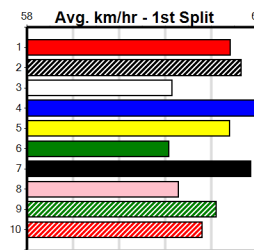

Ballarat
10
9:28PM
(VIC time)

SPORTSBET FINAL

Distance: 390m, Race Type: Grade 5 Final, Total Prizemoney: $3,360
1st: $2,250, 2nd: $690, 3rd: $345, 4th: $75

FIFTY SHORT (1) has a breathtaking turn of foot and he was simply brilliant when scoring here last week. SOLICIT (4) rocked the clock in his scorching heat win and he just needs to step on terms. MYOLA NICK (7) is suitably drawn out wide

Watchdog Tips: **1** **4** **7** **5** **Bet:** **Win 1**

1

FIFTY SHORT [4] **$3.40**

Slashing heat winner, explodes mid race, yes

RBD Dog Nov-21 Sire: ORSON ALLEN Dam: SUMMER SKYE

Owner(s): K Turner

Trainer: Kevin Turner (Lara)

Winning Distances: < 300m (0) 300 - 399m (7) 400 - 499m (5) 500 - 599m (0) 600 - 699m (0) > 700m (0)

Winning Weights: 31.1(2) 31.2(5) 31.3(3) 31.4(1) 31.6(1)

Pos	Dist	Wgt	Track	Date	Time	BOB	Margin	1st/2nd (Time)	PIR	Checked	Comment	WR	Split 1	S/P	Grade
2nd (7)	31.2	425	BEN	R4	05-Oct-24	23.91	23.52	5.50L HOTEL WHISKY ONE (23.54)	M/433	.	.	.	6.56	$13.30	SH
5th (3)	31.7	350	HVL	R8	13-Oct-24	19.46	19.03	5.50L BALLAN BRUMBY (19.11)	M/7	.	.	.	6.66	$1.30	X45
1st (2)	31.6	400	GEL	R11	18-Oct-24	22.54	22.40	4.75L SHA TIN KING (22.86)	Q/21	.	.	.	8.47	$1.50	X45
3rd (3)	31.4	450	BAL	R6	23-Oct-24	25.34	24.99	5.00L ON HIGH ALERT (24.99)	M/132	.	.	.	6.54	$4.10	X45
6th (1)	31.1	450	BAL	R8	30-Oct-24	25.93	25.27	9.50L VERDI (25.27)	M/133	.	.	.	6.54	$4.20	X45
2nd (3)	31.2	350	HVL	R9	01-Dec-24	19.39	18.78	1.25L FOR PETE'S SAKE (19.31)	M/1	.	.	.	6.56	$1.90	X34
3rd (5)	31.4	390	BAL	R11	05-Feb-25	22.36	21.80	8.00L AUGUSTUS FINCH (21.80)	M/54	.	.	.	8.46	$13.40	X45
1st (7)	31.2	390	BAL	R9	12-Feb-25	21.80	21.76	3.00L DESTRUCTIVELY (22.01)	M/11	.	SW	.	8.29	$3.40	5H

Last 3 wins NOT included above

1st (4)	31.3	350	GRA	R11	04-Jun-24	19.96	19.95	5.50L ISURAVA (20.33)	211	.	211	.	4.04	$2.80	X45
1st (8)	31.2	350	HVL	R10	04-Aug-24	19.11	18.94	0.75L DESCRIPTION (19.15)	Q/2	.	SW	.	6.46	$2.60	SH
1st (1)	31.3	450	BAL	R8	18-Sep-24	25.18	25.18	1.00L PAW KRAMER (25.25)	Q/111	.	.	.	6.44	$2.00	X45

Box History

Bx	1st	2nd	3rd	4th	5th	6th	7th	8th
1	1	1	1	1	1	1	1	
2	2	1	2	1	2	1		
3	2	2	3		1			
4	3		2	2		1		
5			2	2			1	
6			1					
7	2	1						
8	2		1					

Prize Best Starts Trk/Dts APM: $37235.00, 21.80(7)-12/2/25, 42-12-5-12, 3-1-0-2, 9920