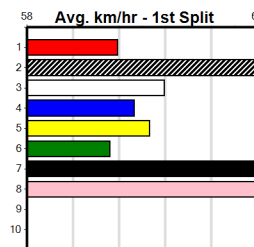

BALLARAT GREYS BINGO EVERY SUNDAY

Distance: 390m, Race Type: Mixed 6/7, Total Prizemoney: $2,925
1st: $1,950, 2nd: $600, 3rd: $300, 4th: $75

IT'S BUBBLE TIME (8) recorded back to back brilliant wins at Horsham in November and he is expected to fire fresh. BATTLEFIELD LASS (6) resumes from a spell and she trialed well in preparation for this. RHYTHM TO SPARE (2) is another promising type

Watchdog Tips: **8** **6** **2** **7** **Bet:** **Win 8**

1

GROOVIN' (NSW)[7] **Slow early, can push wide, prefer to watch** **$12.00**

RF Dog Jul-22 Sire: FERAL FRANKY Dam: PRECIOUS DESTINI Trainer: Marcus Lloyd (Balliang)

Owner(s): V Lungu
Winning Distances: < 300m (0) 300 - 399m (0) 400 - 499m (1) 500 - 599m (0) 600 - 699m (0) > 700m (0)
Winning Weights: 31.6(1)

Trk	Box	Dist	Track	Date	Time	BOB	Margin	1st/2nd (Time)	PIR	Checked	Comment	WR	Split 1	S/P	Grade	
T	(4)	32.2	390	BAL	R11	25-Nov-24	0.00	22.22			PAW CASSIAN (22.45)	M/78		V28	8.99	$25.20 T3-7
4th	(4)	31.4	400	GEL	R10	24-Dec-24	23.42	22.49	3.75L		PAW JOLYN (23.17)	M/55			8.80	$19.00 7
3rd	(6)	31.6	400	GEL	R9	07-Jan-25	23.04	22.62	3.75L		PUGSLEY (22.78)	M/33			8.61	$22.90 7
6th	(8)	32.2	390	BAL	R3	13-Jan-25	23.08	22.08	12.00		JUICY GOSSIP (22.25)	S/85			8.85	$14.70 T3-7
2nd	(6)	32.0	400	GEL	R10	28-Jan-25	23.24	22.32	1.25L		WAITING FOR YOU (23.17)	M/22			8.71	$19.30 7
3rd	(2)	32.3	400	GEL	R5	04-Feb-25	23.61	22.71	9.50L		FLAT CHAT (22.98)	M/45			8.81	$17.30 X67
6th	(5)	32.0	390	BAL	R2	10-Feb-25	23.17	22.09	7.00L		MAGIC TIGERESS (22.68)	S/77		W	8.91	$8.60 T3-7
4th	(5)	32.3	400	GEL	R3	15-Feb-25	23.31	22.48	8.50L		GUNAI CYCLONE (22.74)	S/54			8.87	$55.90 7
Last 3 wins NOT included above																
1st	(2)	31.6	400	GEL	R2	03-Aug-24	23.33	22.64	0.50L		BLONDE MUSTANG (23.35)	M/42			8.80	$6.80 M

Box History

Bx	1st	2nd	3rd	4th	5th	6th	7th	8th
1				1			2	
2	1			1	1	1		
3								1
4		1	2	1				1
5					1		1	
6		1	1			1		
7			2					
8					1		1	

Prize Best Starts Trk/Dts APM: $2900.00, 22.73(4)-6/9/24, 26-1-2-6, 7-0-1-2, 1236

2

RHYTHM TO SPARE (NSW)[6] **Impressive in his Vic debut, threat with luck** **$3.20**

BD Dog Jul-23 Sire: BEAST UNLEASHED Dam: CYCLONE NORA Trainer: Anthony Azzopardi (Rowsley)

Owner(s): G Johnson
Winning Distances: < 300m (0) 300 - 399m (1) 400 - 499m (1) 500 - 599m (0) 600 - 699m (0) > 700m (0)
Winning Weights: 32.4(1) 33.3(1)

Trk	Box	Dist	Track	Date	Time	BOB	Margin	1st/2nd (Time)	PIR	Checked	Comment	WR	Split 1	S/P	Grade	
4th	(8)	33.1	400	MAT	R5	25-Nov-24	22.72	22.26	6.00L		FORGED IRON (22.29)	522		522	5.31	$19.00 MH
1st	(8)	33.3	350	GRA	R2	15-Dec-24	20.10	19.73	3.75L		RED RUDOLPH (20.37)				4.20	$1.65 M
1st	(3)	32.4	400	GEL	R10	07-Feb-25	22.84	22.49	0.50L		SPIKE SPIEGEL (22.87)	Q/12		SW	8.38	$3.70 X67
Last 3 wins NOT included above																

Box History

Bx	1st	2nd	3rd	4th	5th	6th	7th	8th
1								
2								
3	1							
4								
5								
6								
7								
8	1				1			

Prize Best Starts Trk/Dts APM: $3200.00, FSH, 3-2-0-0, 0-0-0-0, 2700