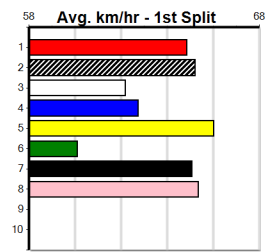

TUDOR ELECTRICAL

Distance: 545m, Race Type: Mixed 4/5, Total Prizemoney: $3,875
1st: $2,600, 2nd: $800, 3rd: $400, 4th: $75

ROYAL SLEEPER (3) has been luckless since moving to Victoria and he is expected to make amends tonight. ENGELKE ROAD (4) turned in a big performance to score here two runs back and he looks the main danger. ARI GOLD (2) just needs room early on

Watchdog Tips: **3** **4** **2** **8** **Bet:** **Box Quinella 2,3,4 ($10 for 333.33%)**

1

ZIPPING KERR (NSW)[5] **Talented but drawn inside out, next time** **$4.80**

F Bitch Apr-22 Sire: ZACK MONELLI Dam: ZIPPING FLEUR

Owner(s): Hallinan Hallinan (SYN), M Hallinan, F Hallinan Trainer: David Geall (Lara)

Winning Distances: < 300m (0) 300 - 399m (0) 400 - 499m (2) 500 - 599m (6) 600 - 699m (0) > 700m (0)

Winning Weights: 29.2(3) 29.4(1) 29.6(1) 29.8(1) 29.9(1) 30.5(1)

Run	Rank	Wgt	Dist	Track	Date	Time	BOB	Margin	1st/2nd (Time)	PIR	Checked	Comment	WR	Split 1	S/P	Grade
7th (2)	29.9	525	MEA	R10	28-Dec-24	31.09	30.09	15.00	FERNANDO DUKE (30.09)	M/6767	.	.	.	5.24	$30.30	5
5th (7)	29.8	600	MEA	R5	04-Jan-25	34.97	34.26	5.50	DOTTY'S GIFT (34.58)	M/5444	.	.	.	9.22	$4.10	5
8th (7)	30.1	525	MEA	R10	11-Jan-25	30.57	29.78	8.00	PAW GRADY (30.04)	S/7888	.	.	.	5.24	$16.90	5
ST (-)	29.8	400	GEL		14-Jan-25	22.37		0.01	Trial Cleared	M/22	.	1of5.	.	.	.	ST
1st (6)	30.5	450	BAL	R6	20-Jan-25	25.33	25.32	6.00	COME ON MANGO (25.73)	M/211	.	.	W	6.76	$1.70	SH
6th (1)	30.5	450	BAL	R4	29-Jan-25	26.16	25.08	7.50	KENZIE KID (25.66)	S/736	.	.	W	6.77	$3.40	SF
4th (1)	30.6	525	MEP	R11	05-Feb-25	30.52	29.93	3.75	BRONELLY STRIKER (30.26)	M/6333	.	.	.	5.26	$8.10	5
2nd (6)	30.6	545	BAL	R6	12-Feb-25	31.03	30.84	2.25	DIMORA CRUZ (30.89)	M/2222	.	.	W	6.86	$2.00	5

Last 3 wins NOT included above

Run	Rank	Wgt	Dist	Track	Date	Time	BOB	Margin	1st/2nd (Time)	PIR	Checked	Comment	WR	Split 1	S/P	Grade
1st (6)	29.2	520	WPK	R5	20-Jul-24	29.43	29.43	7.50	OVERFLOW JILL (29.94)	321	321	.	.	5.48	$4.80	5F
1st (8)	29.4	520	WPK	R11	14-Sep-24	29.82	29.63	6.00	KNIGHTED KAOS (30.23)	221	221	.	.	5.49	$1.60	5
1st (7)	29.9	460	GEL	R8	05-Dec-24	25.51	25.51	6.00	IDYLLIC LAYLA (25.92)	M/111	.	.	SW	6.53	$2.20	X45

Prize Best Starts Trk/Dts APM: $32970.00, 31.03(6)-12/2/25, 37-8-3-3, 1-0-1-0, 9601