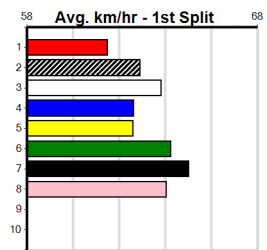

TOWN & COUNTRY LINE MARKING

Distance: 450m, Race Type: Grade 7, Total Prizemoney: $2,925
1st: $1,950, 2nd: $600, 3rd: $300, 4th: $75

SHIMA BALLAD (1) is a promising speedster and he should be able to break their hearts in the middle stages. WYONG EL PASO (4) has been luckless since his Geelong win and he can make amends tonight. OREGON JANET (5) has claims

Watchdog Tips: **1** **4** **5** **3** **Bet:**

Form Box	Wgt	Dist	Track	Date	Time	BON	Margin	1st/2nd (Time)	PIR	Checked	Comment	W/R	Split 1	S/P	Grade	
1	SHIMA BALLAD [7] Nice prospect, drawn to lead, hard to reel in $2.80															
	BK Dog Feb-23 Sire: DROOPYS SYDNEY Dam: SHIMA CLASSIC Trainer: Thomas Dailly (Anakie)															
	Owner(s): DAILLY GREYHOUND FARMS (SYN), G Dailly, T Dailly															
	Winning Distances: < 300m (0) 300 - 399m (0) 400 - 499m (1) 500 - 599m (0) 600 - 699m (0) > 700m (0)															
	Winning Weights: 37.3(1)															
	1st (6)	37.3	460	GEL	R1	27-Dec-24	26.08	25.77	6.00L OREGON JANET (26.48)	M/111				6.80	$11.40	M
	3rd (8)	37.1	450	BAL	R2	05-Feb-25	25.64	25.25	3.25L FADE TO BLACK (25.42)	M/634				6.79	$6.40	X67
	Last 3 wins NOT included above															
	Box History															
	Prize Best $1980.00, Starts 25.64(8)-5/2/25, Trk/Dts 2-1-0-1, APM 1-0-0-1, 1644															
2	PAW VANCOUVER (NSW)[7] Find this harder than her racing to date, tested $16.00															
	BD Bitch Feb-23 Sire: CHRISTO BALE Dam: WINNIE ALLEN Trainer: Daniel Gibbons (Avalon)															
	Owner(s): B Wheeler															
	Winning Distances: < 300m (0) 300 - 399m (0) 400 - 499m (1) 500 - 599m (0) 600 - 699m (0) > 700m (0)															
	Winning Weights: 27.7(1)															
	5th (7)	27.9	450	BAL	R12	24-Dec-24	26.01	25.09	5.50L PAW NITRO (25.65)	M/214				6.66	$2.40	T3-7
	2nd (2)	28.4	450	BAL	R9	30-Dec-24	26.10	25.46	4.75L PICHOLA RALPHY (25.77)	M/332				6.82	$2.80	T3-7
	2nd (8)	28.4	425	BEN	R3	08-Jan-25	24.20	23.64	8.50L CHATTANOOGA (23.64)	M/322				6.59	$5.80	T3-7
	8th (2)	28.4	400	GEL	R9	14-Jan-25	24.30	22.48	19.00 IN THE CLOUDS (22.99)	M/88				9.17	$1.80	7
	4th (1)	28.0	400	GEL	R11	21-Jan-25	23.29	22.66	6.00L MANDOLIN STORM (22.90)	M/44				8.77	$3.20	7
3rd (7)	28.5	450	BAL	R12	27-Jan-25	26.43	25.74	7.50L PAW JUDD (25.90)	M/454				6.90	$1.80	T3-7	
5th (7)	28.5	410	HOR	R3	07-Feb-25	24.34	23.09	12.00 COUNTY ART (23.56)	M/86				10.81	$16.50	7	
3rd (3)	28.0	390	WBL	R2	13-Feb-25	22.53	21.93	3.75L PAW EDEN (22.28)	M/65				8.97	$9.80	7	
Last 3 wins NOT included above																
Box History																
Prize Best $2225.00, Starts 26.01(7)-24/12/24, Trk/Dts 11-1-2-2, APM 3-0-1-1, 1667																
3	BE UNITED [7] Resuming, showed promise last prep, value $9.00															
	BK Dog Mar-23 Sire: KOBLENZ Dam: SWIFT BRITTANY Trainer: George Cini (Miners Rest)															
	Owner(s): G Cini															
	Winning Distances: < 300m (0) 300 - 399m (0) 400 - 499m (1) 500 - 599m (0) 600 - 699m (0) > 700m (0)															
	Winning Weights: 31.9(1)															
	1st (1)	31.9	410	HOR	R2	05-Nov-24	23.32	22.93	7.00L AUNTIE AMBER (23.79)	Q/11				10.49	$2.30	MH
	4th (3)	32.8	390	BAL	R10	13-Dec-24	22.42	22.19	2.75L NO BAD DEED (22.24)	M/44				8.64	$7.30	7
	4th (1)	32.8	425	BEN	R4	20-Dec-24	24.45	23.75	9.00L FEROCIOUS CANARY (23.84)	M/455		SW		6.66	$2.80	X67
	5th (3)	32.5	485	HOR	R7	27-Dec-24	28.02	27.22	5.50L DIFFERENT HERE (27.65)	Q/233		W		6.68	$11.90	RW
	Last 3 wins NOT included above															
Box History																
Prize Best $1830.00, Starts FSTD, Trk/Dts 4-1-0-0, APM 0-0-0-0, 1113																
4	WYONG EL PASO [7] No luck in his past two, can atone, main danger $3.50															
	WF Dog May-23 Sire: FERNANDO BALE Dam: GYPSY WYONG Trainer: Thomas Dailly (Anakie)															
	Owner(s): G Dailly															
	Winning Distances: < 300m (0) 300 - 399m (0) 400 - 499m (1) 500 - 599m (0) 600 - 699m (0) > 700m (0)															
	Winning Weights: 32.4(1)															
	6th (4)	32.0	525	MEP	R4	01-Jan-25	30.90	29.85	12.00 BLACK BUSINESS (30.08)	M/4445				5.24	$12.00	MH
	6th (7)	31.9	450	BAL	R4	08-Jan-25	26.08	24.66	7.00L WYONG GRESHAM (25.60)	M/356		VO		6.74	$3.40	M
	3rd (4)	32.6	460	GEL	R1	14-Jan-25	26.18	25.58	3.00L SHIMA TIME (25.97)	M/443				6.75	$4.20	M
	3rd (3)	32.2	460	GEL	R5	21-Jan-25	26.17	25.92	3.5L SHIMA LYRIC (25.94)	M/322				6.74	$1.90	M