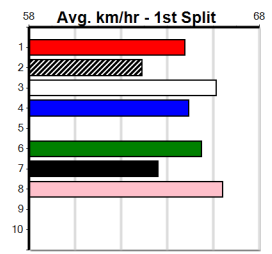

BALLARAT RACE 13

Distance: 390m, Race Type: Grade 5, Total Prizemoney: $2,925
1st: $1,950, 2nd: $600, 3rd: $300, 4th: $75

(VIC time)

PAW MARVEL (7) has been racing well in stronger company of late and he should assume control mid race. BUCK SHINES (8) was brilliant at Shepparton last time and he will get a nice cart across early on. MAC AND CHEESE (4) has pace to burn.

Watchdog Tips: **7** **8** **4** **2** **Bet:** **Win 7**

1

MR. OTTO [5] **Better suited up the straight, look to others** **$16.00**
F Dog Sep-22 **Sire: FERAL FRANKY Dam: BACK TO BOSS**
Owner(s): R Aitken **Trainer: Carl Haas (Tynong)**
Winning Distances: < 300m (0) 300 - 399m (4) 400 - 499m (0) 500 - 599m (0) 600 - 699m (0) > 700m (0)
Winning Weights: 31.3(1) 32.3(1) 32.4(1) 33.1(1)

Run	Dist	Time	Track	Date	Time	Margin	1st/2nd (Time)	PIR	Checked	Comment	W/R	Split 1	S/P	Grade
2nd (4)	31.8	300	HVL	R11	12-Dec-24	16.72	16.63	1.5L SAXON KELTON (16.63)	M/2	.	.	3.95	$10.00	6G
5th (1)	32.0	390	BAL	R3	18-Dec-24	22.70	22.07	9.00L SNOWBALL ONE (22.07)	M/44	.	.	8.51	$31.50	X67
1st (6)	32.3	300	HVL	R2	22-Dec-24	16.89	16.54	1.00L MISS CHARMED (16.96)	Q/1	.	.	3.95	$4.70	X67
2nd (2)	32.2	300	HVL	R3	29-Dec-24	16.98	16.51	1.5L MILLS FOR THREE (16.89)	S/8	.	.	4.07	$3.60	5
1st (6)	33.1	300	HVL	R11	19-Jan-25	16.60	16.50	2.50L MIKE ANGELO ZEAL (16.77)	M/1	.	SW	3.89	$5.90	5
6th (1)	33.3	300	HVL	R4	26-Jan-25	17.09	16.52	6.00L KNEE DEEP (16.70)	M/6	.	.	4.07	$17.90	X34
7th (4)	33.0	300	HVL	R9	02-Feb-25	16.77	16.28	7.50L MILE A MINUTE (16.28)	M/4	.	.	3.92	$19.60	FFA
4th (7)	32.8	300	HVL	R11	09-Feb-25	16.68	16.42	3.75L HIJACK (16.42)	M/3	.	.	3.91	$17.10	5

Last 3 wins NOT included above

1st (5)	31.3	300	HVL	R1	11-Aug-24	16.99	16.65	0.25L ASTON MERRICK (17.00)	M/2	.	.	3.98	$11.30	M
1st (8)	32.4	300	HVL	R2	08-Nov-24	17.01	16.77	2.00L RAPHAEL ZEAL (17.13)	M/3	.	.	4.01	$1.70	T3-7

Box History

Bx	1st	2nd	3rd	4th	5th	6th	7th	8th
1		1	1					
2		1						
3			1					
4		2		1				1 1
5	1							
6	2							
7				1				
8	1				1			

Prize Best Starts Trk/Dts APM
$9450.00
22.70(1)-18/12/24
18-4-4-2
1-0-0-0
6078