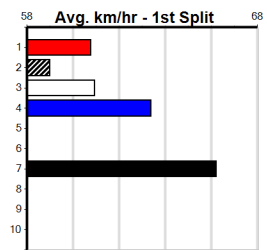

14 RACES TONIGHT

1

6:24PM

(VIC time)

Distance: 390m, Race Type: Maiden, Total Prizemoney: $2,535
1st: $1,680, 2nd: $520, 3rd: $260, 4th: $75

BRACE FOR KAOS (7) was far from disgraced when placed on debut at Geelong and she can go one better tonight. DEAR CARLA LOU (8) is a well bred type and she is sure to have plenty of support on debut. ASTON KINNIE (5) has claims

Watchdog Tips: **7** **8** **5** **6** **Bet:** **Win 7**

MORAINIE MINTY [M] **Steadily placed last time, harder again, tested** **$10.00**
WBE Dog Mar-23 Sire: MY REDEEMER Dam: AVATAR MINTY
Owner(s): MORAINIE (SYN), G Judd, S Judd
Winning Distances: < 300m (0) 300 - 399m (0) 400 - 499m (0) 500 - 599m (0) 600 - 699m (0) > 700m (0)
Winning Weights:
8th (3) 31.5 390 WBL R1 06-Feb-25 23.61 21.86 21.00 BIG BOY JETT (22.20) S/78 W 9.10 $49.40 M
3rd (1) 31.8 390 BAL R1 12-Feb-25 22.97 21.76 6.50L CLARETOWN TURBO (22.55) M/44 8.78 $17.70 M
Last 3 wins NOT included above
Trainer: Glenn Judd (Noorat)

Box History

Bx	1st	2nd	3rd	4th	5th	6th	7th	8th
1			1					
2								
3								1
4								
5								
6								
7								
8								

Prize Best	$260.00
Starts	22.97(1)-12/2/25
Trk/Dts	2-0-0-1
APM	1-0-0-1
	260

MR. SIN RAP [M] **Had a few chances, likely to need it easier** **$21.00**
BK Dog Feb-22 Sire: FLYING RICCIARDO Dam: SIN RAP BOOM
Owner(s): K Ross
Winning Distances: < 300m (0) 300 - 399m (0) 400 - 499m (0) 500 - 599m (0) 600 - 699m (0) > 700m (0)
Winning Weights:
2nd (7) 33.7 390 BAL R2 11-Nov-24 22.88 22.11 5.00L FLAT CHAT (22.54) M/44 8.77 $7.50 T3-M
4th (8) 33.8 390 BAL R10 18-Nov-24 22.89 22.32 2.50L PARNASSUS (22.73) S/55 8.92 $3.50 T3-M
8th (6) 33.9 390 BAL R1 25-Nov-24 22.96 22.22 9.00L NAUGHTY NORM (22.34) S/87 8.91 $4.90 T3-M
6th (2) 33.5 425 BEN R1 29-Nov-24 25.08 23.63 12.00 FEIKUAI CALVIN (24.24) M/877 7.05 $46.90 M
8th (3) 33.2 390 BAL R2 30-Dec-24 23.31 22.30 11.00 NANNA NAP (22.56) S/78 8.90 $21.60 T3-M
2nd (6) 33.4 425 BEN R1 10-Jan-25 24.86 23.58 5.50L TIGER SHARK (24.48) M/442 6.83 $70.40 M
4th (5) 33.5 425 BEN R1 17-Jan-25 24.96 23.55 7.00L HARD COMPASS (24.47) S/754 6.81 $29.20 M
7th (5) 33.7 425 BEN R1 25-Jan-25 25.34 23.86 16.00 FENELLA (24.24) M/767 6.80 $36.80 M
Last 3 wins NOT included above
Trainer: Kevin Ross (Mount Glasgow)

Box History

Bx	1st	2nd	3rd	4th	5th	6th	7th	8th
1								
2			1			1		
3								1
4						2		
5				1			1	
6		1						1
7	1							
8			1					

Prize Best	$1225.00
Starts	22.79(4)-6/11/24
Trk/Dts	11-0-2-1
APM	6-0-1-1
	854

ISABELLA'S BLITZ [M] **Resuming, will need the run, tough ask** **$26.00**
BK Bitch Mar-23 Sire: FERNANDO BALE Dam: NOVA WILLOW
Owner(s): G Cini
Winning Distances: < 300m (0) 300 - 399m (0) 400 - 499m (0) 500 - 599m (0) 600 - 699m (0) > 700m (0)
Winning Weights:
F (5) 24.8 410 HOR R2 05-Nov-24 0.00 22.93 . BE UNITED (23.32) M/67 V7 11.09 $5.00 MH
Last 3 wins NOT included above
Trainer: George Cini (Miners Rest)

Box History

Bx	1st	2nd	3rd	4th	5th	6th	7th	8th
1								
2								
3								
4								
5								
6								
7								
8								

Prize Best	$0.00
Starts	FSH
Trk/Dts	1-0-0-0
APM	0-0-0-0
	0

CHILLI CRUMPET [M] **Better for the run on debut, put in exotics** **$12.00**
WBD Bitch May-23 Sire: FERNANDO BALE Dam: JS MAKIN WAVES
Owner(s): N Powell
Winning Distances: < 300m (0) 300 - 399m (0) 400 - 499m (0) 500 - 599m (0) 600 - 699m (0) > 700m (0)
Winning Weights:
5th (6) 26.8 525 MEP R4 05-Feb-25 31.23 29.93 11.00 ETHANOL SECRET (30.51) M/5533 5.29 $79.60 MH
Last 3 wins NOT included above
Trainer: Dylan Sharp (Lara)

Box History

Bx	1st	2nd	3rd	4th	5th	6th	7th	8th
1								
2								
3								
4								
5								
6					1			
7								
8								

Prize Best	$0.00
Starts	FSH
Trk/Dts	1-0-0-0
APM	0-0-0-0
	0