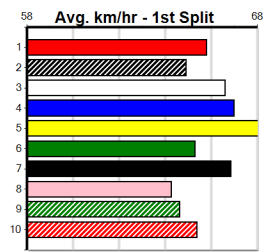

EUREKA CONCRETE

Distance: 450m, Race Type: Mixed 4/5, Total Prizemoney: $3,360
1st: $2,250, 2nd: $690, 3rd: $345, 4th: $75

TOMMY TEQUILA (5) is armed with blistering early speed and he should turn for home with a nice break. STORMY DAY (4) has class on his side and he may be suited back to this distance range. PAW PETROV (2) should fire fresh.

Watchdog Tips: 5 4 2 7 Bet: Win 5

KENSINGTON FLYER [4] Brilliant last time but this is harder, place best $14.00
BK Dog Apr-22 Sire: MY REDEEMER Dam: LIVERPOOL FLYER
Owner(s): Bee Gee Mac (SYN), G Mcrae, B Mcrae
Trainer: Gregory Mcrae (Smythes Creek)

PAW PETROV (NSW)[5] Resuming, powerful type when right, threat $7.50
BK Dog Nov-22 Sire: FERAL FRANKY Dam: DYNA WINTER
Owner(s): B Wheeler
Trainer: Mark Delbridge (Balliang)

PAW TABITHA (NSW)[5] Placed in all three runs here, place hope again $8.00
BK Bitch Dec-22 Sire: BERNARDO Dam: DYNA HARPA
Owner(s): B Wheeler
Trainer: Mark Delbridge (Balliang)

STORMY DAY [4] G1 winner, can ping the lids, main danger $3.60
BD Dog Dec-21 Sire: TOMMY SHELBY Dam: CHLOE LOUISE
Owner(s): LOW FLYING (SYN), D Heathcote, J Sharp
Trainer: Jason Sharp (Lara)

TOMMY TEQUILA (NSW)[4] Back to his best, can cross and lead, yes $3.40
RBD Dog Feb-22 Sire: TOMMY SHELBY Dam: DAZZLING BLING
Owner(s): Evolution (SYN), T Fogarty, J Phillips
Trainer: Rebecca Gibbons (Avalon)