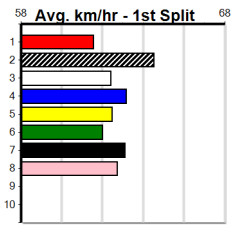

ONE MORE RACE TO GO

Distance: 390m, Race Type: Grade 5 T3, Total Prizemoney: \$1,530
1st: \$1,000, 2nd: \$320, 3rd: \$160, 4th: \$50

12

2:37PM

(VIC time)

BOROUGH MAN (8) can explode once fully balanced in his races and he may be hard to hold out with room to wind up in this. KRAKEN FORCE (2) was a smart all the way winner here 2 starts back and he can challenge again.