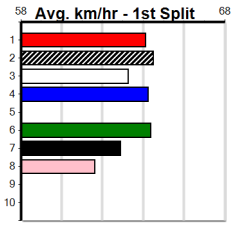

SPORTSBET MAKE IT A MULTI

Distance: 390m, Race Type: Tier 3 - Grade 6, Total Prizemoney: $1,530
1st: $1,000, 2nd: $320, 3rd: $160, 4th: $50

11

2:18PM

(VIC time)

MAJOR BASIL (6) can race on the speed from the outset in this and he will be hard to catch if he can find the arm in this. SPOKEN (3) has been most improved in recent times and he has the speed to be prominent throughout again here.

Watchdog Tips: **6** **3** **1** **4** **Bet:** **Win 6**