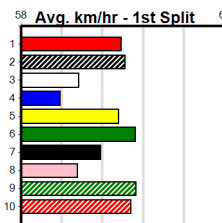

13 RACES TODAY

Distance: 390m, Race Type: Tier 3 - Maiden, Total Prizemoney: $1,530
1st: $1,000, 2nd: $320, 3rd: $160, 4th: $50

1
11:04AM
(VIC time)

HIT THE BUTTON (8) has not got the best form on paper but is racing well. Both reserves come into calculations after scratchings.

Watchdog Tips: **8** **10** **9** **2** **Bet:** **Box Quinella 8,9,10 ($10 for 333.33%)**