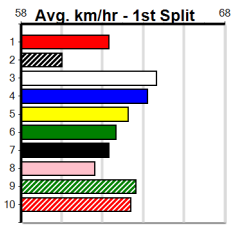

Shepparton

SPORTSBET MAKE IT LOOK EASY

Distance: 390m, Race Type: Tier 3 - Maiden, Total Prizemoney: $1,530
1st: $1,000, 2nd: $320, 3rd: $160, 4th: $50

2

11:22AM

(VIC time)

TWILIGHT LIZZY (4) has been smartly placed here in her last 2 starts and she has the early speed to lead from go to whoa today. GUACAMOLE IRISH (5) has shown talent in his recent outings and he looks like the main danger here.

Watchdog Tips: **4** **5** **6** **3** **Bet:** Box Quinella 4,5,6 ($10 for 333.33%)