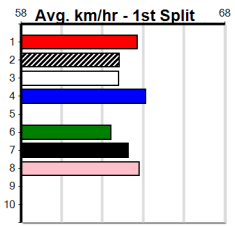

8

1:17PM

(VIC time)

MAGIC SNOWDROP (4) is much better than her form may suggest and she may only need some luck early to win here. MIST FRED (6) can wind up mid race and he could make his presence felt in the run to the judge.

Watchdog Tips: **4** **6** **7** **3** **Bet:** **Box Trifecta 3,4,6,7 ($10 for 41.67%)**