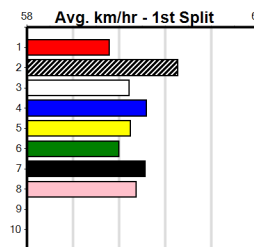

ONE MORE RACE TO GO

Distance: 390m, Race Type: Grade 5 T3, Total Prizemoney: $1,530
1st: $1,000, 2nd: $320, 3rd: $160, 4th: $50

BOROUGH MAN (8) can explode once fully balanced in his races and he may be hard to hold out with room to wind up in this. KRAKEN FORCE (2) was a smart all the way winner here 2 starts back and he can challenge again.

Watchdog Tips: 8 2 7 6 Bet: Win 8

Race 1: JUICE [5] Met some handy ones of late, can threaten here. $10.00. Includes owner, sire, dam, winning distances, weights, and box history.

Race 2: KRAKEN FORCE [5] Smart all the way win here 2 back, major player. $3.00. Includes owner, sire, dam, winning distances, weights, and box history.

Race 3: ZAPPER BALE (NSW)[5] *** SCRATCHED *** $4.40. Includes owner, sire, dam, winning distances, weights, and box history.

Race 4: SHAYE JAY [5] Drawn to find some trouble here, needs luck. $21.00. Includes owner, sire, dam, winning distances, weights, and box history.

Race 5: NEENA BALE (NSW)[5] Can show handy mid race pace, place hopes. $15.00. Includes owner, sire, dam, winning distances, weights, and box history.