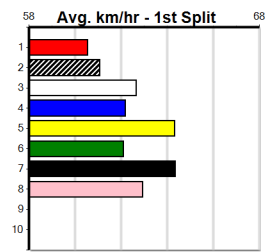

13 (E1)

2:52PM

(VIC time)

SHEPPARTON RACE 13

Distance: 390m, Race Type: Grade 5 T3, Total Prizemoney: $1,530
1st: $1,000, 2nd: $320, 3rd: $160, 4th: $50

GLOBAL HERO (8) has had little luck in recent times and he may only need a clear run to salute in this. HILLBILLY ROCKY (4) can show good mid race pace in his races and he could feature in the finish with an ounce of luck early here.

Watchdog Tips: 8 4 3 5 **Bet:** Win 8

1

EMOLGA BALE (NSW)[5] *** SCRATCHED *** $8.50
BK Bitch May-21 Sire: ALLEN DEED Dam: DYNA ZESTY Trainer: Luke Harris (Devon Meadows)
Owner(s): L Harris
Winning Distances: < 300m (0) 300 - 399m (2) 400 - 499m (7) 500 - 599m (1) 600 - 699m (0) > 700m (0)
Winning Weights: 27.5(1) 27.9(1) 28.0(1) 28.1(1) 28.2(1) 28.3(2) 28.4(1) 28.5(1) 28.7(1)

Box	1st	2nd	3rd	4th	5th	6th	7th	8th
1	2	1	2	1	2	2	1	
2	1	2	2		1	2	1	
3	3	1			1	3	1	1
4	1	1		5	2		3	1
5	1		1	3		1	2	1
6	1		2	1	1	1		1
7	1			2	2	2	1	1
8			2	2	1			1

Prize Best Starts Trk/Dts APM: $22335.00 FSTD 73-10-4-8 0-0-0-0 2950

2

FAT BOY'S FLYING (NSW)[5] Likely to find these a bit too quick, tough ask. $26.00
LTBD Dog Jul-20 Sire: ASTON DEE BEE Dam: FAT BOY'S BABY Trainer: Darren Petersen (Rochester)
Owner(s): D Petersen
Winning Distances: < 300m (0) 300 - 399m (1) 400 - 499m (7) 500 - 599m (1) 600 - 699m (0) > 700m (0)
Winning Weights: 35.3(1) 35.6(1) 35.7(1) 35.8(1) 36.0(1) 36.3(2) 37.0(1) 37.4(1)

Box	1st	2nd	3rd	4th	5th	6th	7th	8th
1	1	1	3	2	1	2		
2	1	2	3		3	1		2
3	2		5	4	2	3		2
4		1	3		5	1	2	1
5			1	1		1	2	2
6	2			1	3	4	1	1
7	1	3			3	1	1	1
8	2	3	5		1	2	2	1

Prize Best Starts Trk/Dts APM: $28605.00 22.39(8)-14/10/23 98-9-10-20 5-1-0-0 989

3

HARTLAND DUKE [5] Showed speed in smart last start placing, chance. $4.20
BK Dog Mar-22 Sire: ASTON DUKE Dam: TREY SMIDGE Trainer: Jason Formosa (Heathcote)
Owner(s): B Evans
Winning Distances: < 300m (0) 300 - 399m (5) 400 - 499m (2) 500 - 599m (0) 600 - 699m (0) > 700m (0)
Winning Weights: 33.8(1) 33.9(2) 34.0(1) 34.1(1) 34.3(1) 34.5(1)

Box	1st	2nd	3rd	4th	5th	6th	7th	8th
1	1	1	1	1	1	1	1	3
2	2		1	1	1		2	1
3		1	2	1			1	2
4	1		1	1	1		2	
5	2	1			1	2	2	3
6	2	1			2	1	4	2
7		1			2			
8				2	1			

Prize Best Starts Trk/Dts APM: $9810.00 22.28(3)-16/1/24 57-7-6-4 19-0-3-1 4308

4

HILLBILLY ROCKY [5] Can unwind mid race in his races, major player. $5.00
BE Dog Nov-21 Sire: AUSSIE INFRARED Dam: IMMINEENT REALITY Trainer: Michael Hendy (Korong Vale)
Owner(s): M AND J GREYHOUNDS (SYN), J Wilson, M Hendy
Winning Distances: < 300m (0) 300 - 399m (2) 400 - 499m (1) 500 - 599m (0) 600 - 699m (0) > 700m (0)
Winning Weights: 25.8(1) 26.6(1) 26.8(1)

Box	1st	2nd	3rd	4th	5th	6th	7th	8th
1	1	1	1	1	1	1	1	1
2	2	2	1	1		4	1	
3			1				2	1
4				1	1	1	1	1
5			1			2	1	1
6				1		2		
7	1	1		1	1	1	1	
8					1			2

Prize Best Starts Trk/Dts APM: $6140.00 22.50(2)-3/10/24 43-3-3-5 13-2-0-1 1816

5

ORIENTAL EMERALD [5] Has the speed to overcome tough draw, respect. $6.00
BK Bitch Mar-22 Sire: ZIPPING GARTH Dam: ORIENTAL JEWEL Trainer: Paula Boots (Kyabram South)
Owner(s): N Hebart
Winning Distances: < 300m (0) 300 - 399m (3) 400 - 499m (0) 500 - 599m (0) 600 - 699m (0) > 700m (0)
Winning Weights: 27.8(1) 28.1(1) 28.4(1)

Box	1st	2nd	3rd	4th	5th	6th	7th	8th
1				1		1		
2							1	
3			1		2			1
4	1	1		1	1			
5						1	2	1
6	2	1			1			1
7	1			1		1	1	1
8		1				1		

Prize Best Starts Trk/Dts APM: $4670.00 22.42(6)-5/3/24 25-3-3-1 12-2-0-0 871