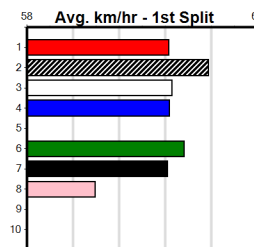

ELITE COLLARS & LEADS

Distance: 390m, Race Type: Tier 3 - Grade 7, Total Prizemoney: $1,530
1st: $1,000, 2nd: $320, 3rd: $160, 4th: $50

SANDY CHEEK (7) has come out running in her recent racing and she may be the one to catch again in this. LISSY LOULOU (2) has been racing in tougher races of late and she could be prominent throughout from her good draw here.

Watchdog Tips: 7 2 6 8 Bet: Win 7

STARTING OUT (NSW)[7] Wide runner, can miss the kick, looks risky here. $8.50
WBK Dog Dec-21 Sire: FERNANDO BALE Dam: EL RAPIDO
Owner(s): MASON (SYN), G Fullerton, K Fullerton
Trainer: Grant Fullerton (Long Gully)

LISSY LOULOU [7] Good early, easier than her last few, major player $6.50
BD Bitch Jun-22 Sire: SUPERIOR PANAMA Dam: ORIENTAL AMBER
Owner(s): P Denman
Trainer: Arron Roche (Kyabram South)

ASTON MERRICK [7] Met some handy ones in recent times, place hopes. $10.00
BEBD Dog Mar-22 Sire: FERNANDO BALE Dam: ASTON TOPAZ
Owner(s): R Borda
Trainer: Natasha Fullerton (Long Gully)

ELLEN ROSE [7] *** SCRATCHED *** $5.00
BK Bitch Sep-22 Sire: SHIMA SHINE Dam: ABSOLUTE DELIGHT
Owner(s): M Reardon
Trainer: Raymond Henness (Mount Camel)

*** VACANT BOX ***
Owner(s):
Trainer:
Box History