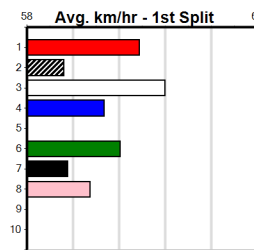

9

1:40PM

(VIC time)

Distance: 390m, Race Type: Tier 3 - Grade 7, Total Prizemoney: $1,530
1st: $1,000, 2nd: $320, 3rd: $160, 4th: $50

THAT'S MY TYPE (6) showed good mid race pace in his smart last start placing and he may prove hard to hold out in this. HECTIC HARRY (3) was a handy all the way maiden winner last start and he can challenge despite a rise in class.

Watchdog Tips: 6 3 4 1 Bet: Box Trifecta 3,4,6 ($10 for 166.67%)

Table with columns: Form Box, Wgt, Dist, Track, Date, Time, BON, Margin, 1st/2nd (Time), PIR, Checked, Comment, WR, Split 1, S/P, Grade

BACK RUBY [7] Comes into calculations from this draw. $6.50
Owner(s): D Petersen
Sire: BARCIA BALE Dam: GOOD GIRL SANDY
Trainer: Aroha Hemingway (Rochester)
Winning Distances: < 300m (0) 300 - 399m (1) 400 - 499m (0) 500 - 599m (0) 600 - 699m (0) > 700m (0)
Winning Weights: 25.6(1)
8th (3) 25.7 390 SHP R10 14-Nov-24 23.34 22.08 18.00 BIG BOY CABANG (22.08) M/66 . . . W 8.79 $74.90 7
2nd (4) 26.0 425 BEN R9 20-Nov-24 24.96 24.19 1.25L SPARKLE PANTS (24.88) Q/232 . . . . 6.62 $21.20 7
5th (3) 26.2 390 SHP R9 23-Nov-24 22.84 21.91 11.00 DEADLY FORCE (22.10) M/55 . . . . 8.79 $29.40 RW
6th (1) 26.2 425 BEN R4 14-Dec-24 25.11 24.07 13.00 COLLINDA POPS (24.22) Q/245 . . . . 6.72 $13.40 7
3rd (8) 26.2 305 MTG R2 02-Jan-25 18.14 17.72 6.00L KNIGHT VADER (17.72) . . . . . 5.81 $10.00 RW
6th (5) 26.0 390 WBL R4 13-Jan-25 23.22 22.26 5.50L OH SO BREE (22.86) M/56 . . . . . 8.89 $86.70 7
6th (1) 25.8 305 MTG R3 16-Jan-25 18.81 18.00 12.00 MINNIE MONSTER (18.00) . . . . . 5.96 $3.60 RW
5th (5) 26.7 305 MTG R3 06-Feb-25 18.52 17.92 8.50L TOTAL GARTH (17.92) . . . . . 6.02 $16.00 RW
Last 3 wins NOT included above
1st (2) 25.6 305 MTG R1 11-Apr-24 18.11 17.59 1.00L DARK TRACE (18.19) 0 . . . . . SAMP 5.84 $1.95 M

PERFECT STRANGER [7] Been well beaten in recent times, needs some luck. $15.00
Owner(s): J Uglietta
Sire: SENNACHIE Dam: WHAT FEELING
Trainer: Joe Uglietta (Yan Yean)
Winning Distances: < 300m (0) 300 - 399m (0) 400 - 499m (1) 500 - 599m (0) 600 - 699m (0) > 700m (0)
Winning Weights: 32.1(1)
6th (5) 32.0 460 GEL R7 10-Dec-24 27.03 25.99 11.00 HAPPY INTENTION (26.28) S/777 . . . . . 7.10 $40.70 7
7th (3) 32.0 300 HVL R2 17-Dec-24 17.70 17.06 7.50L RAPHAEL ZEAL (17.19) S/7 . . . . . 4.24 $161.50 7
7th (1) 31.9 400 GEL R10 24-Dec-24 23.65 22.49 7.00L PAW JOLYN (23.17) M/77 . . . . . W 9.08 $39.90 7
4th (5) 32.5 390 SHP R11 09-Jan-25 22.84 22.20 5.00L FITZROY HALLE (22.51) S/64 . . . . . 9.00 $40.40 7
5th (8) 32.5 400 WGL R8 16-Jan-25 23.52 22.72 8.00L ASTONISHING LADY (22.98) S/55 . . . . . W 8.78 $49.80 7
6th (2) 32.0 425 BEN R3 29-Jan-25 25.22 24.04 5.50L SLINGER (24.84) S/776 . . . . . W 7.06 $50.50 T3-7
5th (5) 32.2 390 SHP R11 06-Feb-25 23.19 22.15 12.00 LIKE A BLAZE (22.38) S/66 . . . . . W 8.95 $40.80 T3-7
7th (7) 32.2 300 HVL R4 18-Feb-25 17.58 16.83 7.00L IRON BLOOD (17.10) S/8 . . . . . W 4.30 $139.00 7
Last 3 wins NOT included above
1st (1) 32.1 400 GEL R3 28-Nov-23 23.38 22.63 0.05L VERONICA LODGE (23.38) S/64 . . . . . W 8.85 $15.10 M