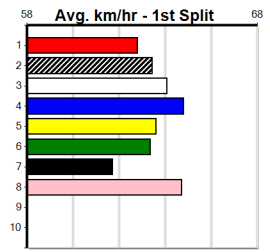

CKH PAINTING

Distance: 390m, Race Type: Grade 5 T3, Total Prizemoney: $1,530
1st: $1,000, 2nd: $320, 3rd: $160, 4th: $50

BOW EDITION (6) has met some speedy types in his last few starts and he may prove hard to hold out in this. NALA'S GHOST (1) was a solid Ballarat winner 4 starts back and he is drawn to be prominent throughout here.

Watchdog Tips: 6 1 2 4 **Bet:** Box Quinella 1,2,6 ($10 for 333.33%)

Form Box	Wgt	Dist	Track	Date	Time	BON	Margin	1st/2nd (Time)	PIR	Checked	Comment	WR	Split 1	S/P	Grade
1															
NALA'S GHOST (NSW)[5] $4.20															
BE Dog Jan-22 Sire: PINDARI EXPRESS Dam: ROCKSTAR KERR Trainer: Jye Formosa (Heathcote)															
Owner(s): M Ilsley															
Winning Distances: < 300m (0) 300 - 399m (3) 400 - 499m (2) 500 - 599m (0) 600 - 699m (0) > 700m (0)															
Winning Weights: 32.1(1) 32.4(1) 32.7(1) 33.4(1) 33.6(1)															
3rd (5)	33.6	350	HVL	R7	17-Jan-25	19.96	19.68	2.75L CLARA STELLA (19.77)	S/5				6.80	$20.20	T3-5
3rd (5)	33.8	390	BAL	R14	20-Jan-25	22.57	22.23	2.00L JUICE (22.45)	M/44				8.64	$4.90 5	
6th (3)	33.7	350	HVL	R10	24-Jan-25	19.97	19.52	3.75L SIDEWINDER (19.71)	M/3				6.72	$6.30	T3-5
3rd (5)	33.8	390	SHP	R12	30-Jan-25	22.57	22.30	3.25L ZAP (22.34)	M/44				8.71	$15.50 5	
1st (2)	33.6	390	BAL	R4	03-Feb-25	22.37	22.23	1.00L GARCIA BALE (22.43)	Q/11				8.54	$3.80	T3-5
3rd (5)	33.6	425	BEN	R5	07-Feb-25	24.67	24.00	2.75L WALTER WALRUS (24.49)	M/434				6.82	$7.00 5	
7th (4)	33.6	390	BAL	R9	12-Feb-25	23.08	21.76	19.00 FIFTY SHORT (21.80)	M/77				9.04	$33.50	5H
6th (2)	33.6	390	BAL	R4	17-Feb-25	23.04	22.25	9.00L HIGHWAY (22.43)	M/77				8.84	$11.60	T3-5
Last 3 wins NOT included above															
1st (3)	32.4	390	BAL	R3	02-Sep-24	22.71	22.64	1.75L BEHIND GREYWALLS (22.81)	M/21				8.56	$3.60	7
1st (1)	32.7	450	SHP	R7	24-Oct-24	25.86	25.59	1.00L DARRA ROGUE (25.92)	S/541				6.86	$3.70	X67
1st (6)	33.4	450	SHP	R8	23-Nov-24	25.54	25.32	0.50L MR. FERGUSON (25.58)	M/432				6.82	$18.70	5

Box History								
Bx	1st	2nd	3rd	4th	5th	6th	7th	8th
1	1	1	1	2				
2	1	1	1	1		1		
3	1	1	1				3	2
4	1	1			1	1	1	1
5		1	6		1			
6	2	1				2		1
7							1	4
8			2		1			
Prize Best Starts	$9190.00							
Trk/Dts APM	22.44(8)-5/9/24							
	44-5-9-12							
	7-0-0-4							
	5122