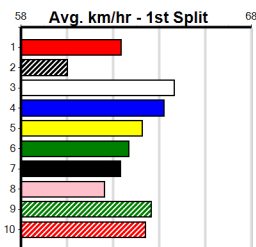

Distance: 390m, Race Type: Tier 3 - Maiden, Total Prizemoney: $1,530
1st: $1,000, 2nd: $320, 3rd: $160, 4th: $50

TWILIGHT LIZZY (4) has been smartly placed here in her last 2 starts and she has the early speed to lead from go to whoa today. GUACAMOLE IRISH (5) has shown talent in his recent outings and he looks like the main danger here.

Watchdog Tips: 4 5 6 3 **Bet:** Box Quinella 4,5,6 ($10 for 333.33%)

1

PEPPER SPECKLE [M] **$12.00**
BE Bitch Feb-23 **First look at an inside draw, can improve here.** **Sire: OUT OF RANGE Dam: ORIENTAL KAY**
Owner(s): D Hoch **Trainer: Daniel Hoch (Tongala)**
Winning Distances: < 300m (0) 300 - 399m (0) 400 - 499m (0) 500 - 599m (0) 600 - 699m (0) > 700m (0)

Winning Weights:

Rank	Dist	Wgt	Sex	Date	Time	Margin	1st/2nd (Time)	PIR	Checked	Comment	WR	Split 1	S/P	Grade
7th (5)	28.1	390	SHP	R1	06-Jan-25	23.24	22.07	7.50L GOT A HABIT (22.75)	M/68	.	.	.	8.76	$32.50 M
5th (7)	29.0	390	SHP	R1	27-Jan-25	23.37	22.23	14.00 MISCLASSIFIED (22.43)	M/75	.	.	.	8.93	$23.50 M
2nd (8)	28.3	390	SHP	R3	13-Feb-25	22.99	22.15	3.5L HECTIC HARRY (22.75)	M/44	.	.	.	8.91	$16.40 M

Last 3 wins NOT included above

Box History

Bx	1st	2nd	3rd	4th	5th	6th	7th	8th
1								
2								
3								
4								
5								1
6								
7					1			
8		1						

Prize Best Starts Trk/Dts APM
$320.00
22.99(8)-13/2/25
3-0-1-0
3-0-1-0
320

2

VIKING RICK (NSW)[M] **$26.00**
BK Bitch Feb-23 ***** SCRATCHED ***** **Sire: WEST ON AUGIE Dam: VICTORIA'S KARA**
Owner(s): J Dale **Trainer: David Shovan (Powlett Plains)**
Winning Distances: < 300m (0) 300 - 399m (0) 400 - 499m (0) 500 - 599m (0) 600 - 699m (0) > 700m (0)

Winning Weights:

Rank	Dist	Wgt	Sex	Date	Time	Margin	1st/2nd (Time)	PIR	Checked	Comment	WR	Split 1	S/P	Grade
8th (8)	27.0	407	ROC	R1	14-Oct-24	25.76	23.65	27.00 ARNIE FERRARI (23.91)	M/78	.	.	.	9.91	$3.80 M
8th (5)	26.3	390	SHP	R3	09-Dec-24	23.38	21.77	14.00 AEROPLANE ARROW (22.45)	M/78	.	.	W	8.87	$24.10 M
7th (1)	26.5	390	BAL	R2	13-Dec-24	23.35	22.19	14.00 MAJOR LIGHTYEAR (22.44)	Q/47	.	.	W	8.79	$35.00 M
6th (7)	26.3	390	SHP	R2	19-Dec-24	23.39	22.10	9.00L SCOTT INFLUENCE (22.77)	M/56	.	.	W	9.04	$22.80 M
8th (3)	26.1	425	BEN	R2	15-Jan-25	25.59	24.09	10.00 JODIE'S ANGEL (24.90)	M/688	.	.	.	6.93	$97.10 M
7th (3)	26.3	425	BEN	R2	22-Jan-25	25.38	24.31	7.50L GREYSYND WILL (24.88)	M/567	.	.	W	6.74	$26.80 M
5th (5)	26.8	390	BAL	R2	03-Feb-25	23.45	22.23	13.00 TINKER RAYS (22.56)	M/85	.	.	W	9.02	$91.20 T3-M
7th (2)	26.2	390	BAL	R2	17-Feb-25	23.39	22.25	9.00L HEY ELLA (22.77)	M/47	.	.	VO	8.95	$61.80 T3-M

Last 3 wins NOT included above

Box History

Bx	1st	2nd	3rd	4th	5th	6th	7th	8th
1								1
2								1
3								1 1
4								
5					1			1
6								
7						1		
8								1

Prize Best Starts Trk/Dts APM
$50.00
23.38(5)-9/12/24
8-0-0-0
2-0-0-0
20

3

ASTON NITRO [M] **$5.50**
BE Dog Feb-23 **Shown good early speed in his 2 starts, threat.** **Sire: GOOD ODDS HARADA Dam: ASTON MOET**
Owner(s): R Borda **Trainer: Mark McClelland (Lovely Banks)**
Winning Distances: < 300m (0) 300 - 399m (0) 400 - 499m (0) 500 - 599m (0) 600 - 699m (0) > 700m (0)

Winning Weights:

Rank	Dist	Wgt	Sex	Date	Time	Margin	1st/2nd (Time)	PIR	Checked	Comment	WR	Split 1	S/P	Grade
4th (1)	33.3	400	GEL	R3	21-Jan-25	23.41	22.66	3.75L RIVIA UMIKO (23.15)	Q/12	.	.	.	8.46	$3.90 M
2nd (5)	33.0	425	BEN	R1	07-Feb-25	24.99	24.00	0.50L RIGHT HAND ROCKY (24.96)	M/444	.	.	.	6.78	$6.30 M

Last 3 wins NOT included above

Box History

Bx	1st	2nd	3rd	4th	5th	6th	7th	8th
1								
2								
3								
4								
5								
6								
7								
8								

Prize Best Starts Trk/Dts APM
$370.00
FSH
2-0-1-0
0-0-0-0
370