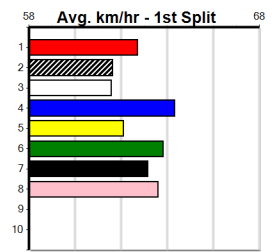

SHEPPARTON NEWS (1-2 WINS)

7
12:57PM
(VIC time)

Distance: 450m, Race Type: Tier 3 - Restricted Win, Total Prizemoney: $1,530
1st: $1,000, 2nd: $320, 3rd: $160, 4th: $50

BOLD DAZZLER (8) was a solid Bendigo winner from this draw 3 starts back and he looks like the one to beat again today. SKY SPRINGER (1) was a powerful maiden winner here 2 starts back and he could challenge from the gun draw.

Watchdog Tips: 8 1 2 6 Bet: Win 8

SKY SPRINGER [7] Powerful maiden win here 2 back, can go close. $5.50
Owner(s): M Fothergill
Trainer: Michael Fothergill (Numurkah)
Winning Distances: < 300m (0) 300 - 399m (1) 400 - 499m (0) 500 - 599m (0) 600 - 699m (0) > 700m (0)
Winning Weights: 34.2(1)
Box History table and prize details.

VERY SNEAKY [6] Find this easier than his last few, chance here. $4.40
Owner(s): D Pell
Trainer: Daniel Pell (Toolleen)
Winning Distances: < 300m (0) 300 - 399m (0) 400 - 499m (2) 500 - 599m (0) 600 - 699m (0) > 700m (0)
Winning Weights: 30.9(1) 31.0(1)
Box History table and prize details.

SHAGGY BEAR [7] Been a bit too slow early of late, needs to step. $26.00
Owner(s): J Cleave
Trainer: Theo Van taarling (Tallygaroopna)
Winning Distances: < 300m (0) 300 - 399m (0) 400 - 499m (1) 500 - 599m (0) 600 - 699m (0) > 700m (0)
Winning Weights: 36.1(1)
Box History table and prize details.

FRANKLIN AVENUE [6] Drawn to find some trouble here, needs luck. $15.00
Owner(s): G Walker
Trainer: Gary Walker (Benalla)
Winning Distances: < 300m (0) 300 - 399m (2) 400 - 499m (0) 500 - 599m (0) 600 - 699m (0) > 700m (0)
Winning Weights: 27.7(1) 27.9(1)
Box History table and prize details.

PAW JUDD [6] Handy winner 3 starts back, cannot dismiss. $11.00
Owner(s): L Harris
Trainer: Luke Harris (Devon Meadows)
Winning Distances: < 300m (0) 300 - 399m (0) 400 - 499m (2) 500 - 599m (0) 600 - 699m (0) > 700m (0)
Winning Weights: 35.5(1) 36.0(1)
Box History table and prize details.