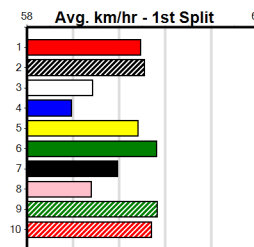

13 RACES TODAY

1
11:04AM

(VIC time)

Distance: 390m, Race Type: Tier 3 - Maiden, Total Prizemoney: $1,530
1st: $1,000, 2nd: $320, 3rd: $160, 4th: $50

HIT THE BUTTON (8) has not got the best form on paper but is racing well. Both reserves come into calculations after scratchings.

Watchdog Tips: 8 10 9 2 **Bet:** Box Quinella 8,9,10 ($10 for 333.33%)

1

MOSCOSO GIRL [M] **$5.50**

Can be a bit too slow early, place looks best.

BK Bitch Jun-22 Sire: SUPERIOR PANAMA Dam: SASSY IZZY Trainer: Jordan Formosa (Heathcote)

Owner(s): Jamari (SYN), M Eccles, R George, J Keogh

Winning Distances: < 300m (0) 300 - 399m (1) 400 - 499m (0) 500 - 599m (0) 600 - 699m (0) > 700m (0)

Winning Weights: 28.2(1)

Pl	Box	Dist	Track	Date	Time	BON	Margin	1st/2nd (Time)	PIR	Checked	Comment	WR	Split 1	S/P	Grade
6th (8)	28.8	300	HVL	R1	12-Dec-24	17.72	16.63	5.50L NOVA MIA (17.35)	S/8	.	.	.	4.33	$20.90	M
7th (8)	28.8	390	SHP	R2	23-Dec-24	23.46	22.17	11.00 WESTERN FLAT (22.72)	S/55	.	.	.	8.73	$43.50	M
2nd (3)	28.4	300	HVL	R2	22-Jan-25	17.17	16.88	4.25L HIGHLAND SAL (16.88)	M/6	.	.	.	4.15	$21.70	M
6th (1)	28.3	390	SHP	R3	06-Feb-25	23.20	22.15	11.00 FOXY JAY (22.44)	S/75	.	.	.	9.13	$10.90	T3-M
7th (1)	28.4	350	HVL	R2	12-Feb-25	20.01	19.42	6.00L IRON BLOOD (19.61)	M/6	.	.	.	6.87	$4.10	M
1st (1)	28.2	390	SHP	R1	20-Feb-25	22.66	22.66	2.00L TWILIGHT AXLE (22.79)	.	.	.	.	.	$7.20	T3-M

Last 3 wins NOT included above

Box History

Bx	1st	2nd	3rd	4th	5th	6th	7th	8th
1	1							
2								
3								
4								
5								
6								
7								
8						1	1	

Prize Best $320.00
Starts 22.66(1)-20/2/25
Trk/Dts 6-1-1-0
APM 3-1-0-0
320

2

GOT A BLANK (NSW)[M] **$6.00**

Handy placings in 4 of her last 5, can threaten.

BK Bitch Jan-22 Sire: SUPERIOR PANAMA Dam: WYNBURN WILLOW Trainer: Wayne Bocquet (Mullengandra)

Owner(s): P Dooner

Winning Distances: < 300m (0) 300 - 399m (0) 400 - 499m (0) 500 - 599m (0) 600 - 699m (0) > 700m (0)

Winning Weights:

Pl	Box	Dist	Track	Date	Time	BON	Margin	1st/2nd (Time)	PIR	Checked	Comment	WR	Split 1	S/P	Grade
6th (6)	25.4	320	WAG	R1	13-Dec-24	19.72	18.10	15.00 ASTON DEPP (18.71)	.	.	.	.	.	$7.00	M
6th (5)	25.7	320	WAG	R1	27-Dec-24	19.35	18.18	13.00 ASTON CREOLE (18.44)	.	.	.	.	.	$23.00	M
3rd (2)	25.9	400	WAG	R2	17-Jan-25	23.82	22.95	5.00L CRACKERJACK COOK (23.47)	.	.	.	.	.	$23.00	M
3rd (1)	25.7	320	WAG	R1	24-Jan-25	18.95	18.15	8.00L PAW PEREZ (18.39)	.	.	.	.	.	$10.00	M
8th (3)	26.1	390	SHP	R1	30-Jan-25	23.54	22.30	15.00 SOCKS AND SLIDES (22.56)	M/68	.	.	.	8.73	$27.00	M
3rd (4)	26.2	320	WAG	R1	07-Feb-25	19.11	18.33	5.00L KATE'S RIFT (18.76)	.	.	.	.	.	$11.00	M
3rd (2)	26.7	390	SHP	R1	13-Feb-25	22.91	22.15	1.25L WHITE MIST (22.83)	M/32	.	.	.	8.88	$3.10	M
6th (2)	26.6	390	SHP	R1	20-Feb-25	23.08	22.66	6.00L MOSCOSO GIRL (22.66)	.	.	.	.	.	$6.10	T3-M

Last 3 wins NOT included above

Box History

Bx	1st	2nd	3rd	4th	5th	6th	7th	8th
1								
2								
3			3					
4								
5			1					
6						1		
7								
8								

Prize Best $1060.00
Starts 22.91(2)-13/2/25
Trk/Dts 9-0-0-5
APM 3-0-0-1
925