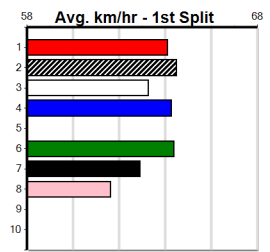

SPORTSBET MAKE IT A MULTI

Distance: 390m, Race Type: Tier 3 - Grade 6, Total Prizemoney: $1,530
1st: $1,000, 2nd: $320, 3rd: $160, 4th: $50

MAJOR BASIL (6) can race on the speed from the outset in this and he will be hard to catch if he can find the arm in this. SPOKEN (3) has been most improved in recent times and he has the speed to be prominent throughout again here.

Watchdog Tips: 6 3 1 4 Bet: Win 6

HILLBILLY LEXI [6] Drawn to get all of the breaks in this, big chance $6.50
BK Bitch Mar-21 Sire: MY BRO FABIO Dam: EMPRESS LU
Owner(s): M AND J GREYHOUNDS (SYN), J Wilson, M Hendy
Trainer: Jennifer Wilson (Korong Vale)
Winning Distances: < 300m (0) 300 - 399m (0) 400 - 499m (1) 500 - 599m (1) 600 - 699m (0) > 700m (0)
Winning Weights: 28.1(1) 28.9(1)
7th (5) 29.1 500 BEN R7 24-Jul-24 29.15 28.47 8.50L SILVER MACHINE (28.59) M/647 6.84 $18.40 6G
2nd (7) 28.9 450 BAL R7 29-Jul-24 25.90 25.69 0.25L BOMB NEAVE (25.89) M/544 6.92 $29.90 X67
6th (7) 28.6 350 HVL R10 09-Aug-24 20.24 19.57 10.00 ANOKE (19.57) M/4 6.79 $28.90 T3-6
8th (4) 29.0 350 HVL R4 06-Sep-24 19.99 19.01 11.00 RAGING STORM (19.24) S/7 6.84 $60.60 T3-6
4th (1) 28.9 500 BEN R8 11-Sep-24 29.02 28.32 10.00 BOUNDING CHIEF (28.32) M/333 6.77 $11.30 T3-RW
3rd (3) 29.0 350 HVL R5 02-Oct-24 19.92 19.63 4.25L ESPECIAL CHARLIE (19.63) S/7 6.86 $41.50 6G
6th (1) 30.0 425 BEN R4 13-Nov-24 25.09 24.27 9.50L DEMONIC SPIRIT (24.45) M/544 6.78 $13.20 T3-6
2nd (5) 29.1 390 SHP R10 13-Feb-25 22.58 22.15 4.25L LIKE A BLAZE (22.29) S/33 8.78 $11.30 6G
Last 3 wins NOT included above
1st (1) 28.1 450 BAL R2 20-Nov-23 25.81 25.62 3.75L KEL OF KINTYRE (26.06) M/111 6.78 $6.70 T3-M
1st (2) 28.9 500 BEN R3 22-May-24 28.91 28.35 0.50L MCIVOR JEWELS (28.95) M/432 6.80 $14.10 X67

REGAL PHONIC [6] Been too slow early in recent times, place best. $12.00
BK Bitch Jun-21 Sire: ASTON DEE BEE Dam: ACOUSTIC LEE
Owner(s): P Quinlan
Trainer: Shara Quinlan (Rushworth)
Winning Distances: < 300m (0) 300 - 399m (2) 400 - 499m (0) 500 - 599m (0) 600 - 699m (0) > 700m (0)
Winning Weights: 28.1(1) 28.3(1)
6th (5) 28.3 350 HVL R5 03-Jan-25 20.13 19.51 6.00L CHILLI PEPPER (19.74) M/7 6.81 $46.10 T3-RW
2nd (1) 28.3 390 SHP R13 09-Jan-25 22.60 22.20 0.50L WAS HE SLOW (22.58) M/32 8.70 $9.90 6G
5th (3) 27.7 425 BEN R10 15-Jan-25 25.15 24.09 11.00 BOROUGH BOUND (24.42) M/875 6.99 $25.40 6G
5th (4) 27.7 390 SHP R9 20-Jan-25 22.72 21.60 9.50L GOT A MESSAGE (22.07) S/86 8.83 $66.80 6G
6th (1) 28.0 390 SHP R10 23-Jan-25 23.03 22.31 7.50L TURNPIKE LANE (22.50) M/46 8.66 $14.50 T3-6
8th (6) 27.9 425 BEN R4 29-Jan-25 24.90 24.04 7.50L GOLD VENOM (24.41) M/877 6.89 $66.40 T3-6
7th (8) 27.8 450 SHP R7 06-Feb-25 26.78 25.63 12.00 SHY CABANG (25.97) M/777 6.61 $55.60 T3-RW
5th (5) 28.0 350 HVL R7 12-Feb-25 19.89 19.42 7.00L RICOLINA PEARL (19.42) M/7 6.84 $46.00 X67
Last 3 wins NOT included above
1st (4) 28.1 300 HVL R1 10-Jul-24 17.22 16.99 3.75L DAWN OF DELTA (17.47) M/4 4.08 $16.30 T3-M
1st (7) 28.3 350 HVL R5 18-Jul-24 19.85 19.56 1.5L STURGIS (19.94) M/5 6.76 $31.80 T3-7