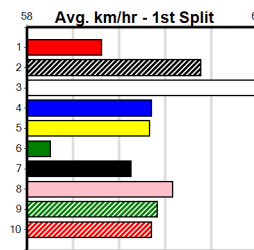

NAGAMBIE GUTTER CLEANING

3

11:38AM

(VIC time)

Distance: 390m, Race Type: Tier 3 - Maiden, Total Prizemoney: $1,530
1st: $1,000, 2nd: $320, 3rd: $160, 4th: $50

ORIENTAL ESTELLA (8) was smartly placed here last start and a repeat performance may prove hard to beat in this. PAW KESTELL (6) showed good mid race pace in his last start placing and he could challenge again today.

Watchdog Tips: **8** **6** **3** **4** **Bet:** Box Quinella 3,6,8 ($10 for 333.33%)

Form Box	Wgt	Dist	Track	Date	Time	BON	Margin	1st/2nd (Time)	PIR	Checked	Comment	WR	Split 1	S/P	Grade		
1	VALASAN [M] $21.00																
	BK Bitch Jan-21 Sire: MY REDEEMER Dam: JERRA LILLY Trainer: Frederick Zeinert (Barnawartha)																
	Owner(s): F Zeinert																
	Winning Distances: < 300m (0) 300 - 399m (0) 400 - 499m (0) 500 - 599m (0) 600 - 699m (0) > 700m (0)																
	Winning Weights:																
	6th (4)	26.3	390	SHP	R1	21-Mar-24	22.83	22.23	4.25L BRAVADO (22.54)	M/88	.	.	.	9.12	$83.00	T3-M	
	7th (3)	26.9	450	SHP	R2	04-Apr-24	26.32	25.47	11.00 SORRY I'M LATE (25.57)	M/778	.	.	.	6.94	$146.20	T3-M	
	5th (7)	26.7	390	SHP	R1	18-Apr-24	23.24	22.09	17.00 RESCHEDULE (22.09)	M/75	.	.	.	9.71	$47.10	T3-M	
	5th (7)	26.6	450	SHP	R1	29-Apr-24	26.29	25.15	11.00 SCOTT SHENANIGAN (25.58)	M/665	.	VO	.	6.98	$24.40	M	
	ST (-)	26.7	390	SHP		23-Dec-24	22.69		3.5L Trial Cleared	M/44	.	4of4	.	.	.	ST	
5th (5)	27.3	390	SHP	R1	11-Jan-25	22.93	22.09	2.50L PATRIOT QUINCEY (22.77)	M/65	.	SW	.	9.03	$16.70	M		
2nd (8)	27.2	390	SHP	R3	23-Jan-25	22.78	22.31	2.75L SMALL MERCIES (22.59)	M/33	.	.	.	8.82	$34.40	T3-M		
6th (7)	27.2	390	SHP	R2	30-Jan-25	23.41	22.30	9.50L SPOKEN (22.76)	M/67	.	.	.	8.95	$10.10	M		
Last 3 wins NOT included above																	
Prize Best Starts Trk/Dts APM $550.00 22.78(8)-23/1/25 21-0-1-0 9-0-1-0 325																	
2	DEWEY MAC [M] $6.50																
	BK Dog Apr-22 Sire: BERNARDO Dam: RED HOT TEARS Trainer: Daniel Hoch (Tongala)																
	Owner(s): D Thompson-white																
	Winning Distances: < 300m (0) 300 - 399m (0) 400 - 499m (0) 500 - 599m (0) 600 - 699m (0) > 700m (0)																
	Winning Weights:																
	3rd (3)	32.0	390	SHP	R1	06-Jan-25	23.10	22.07	5.50L GOT A HABIT (22.75)	M/33	.	.	.	8.63	$26.00	M	
	5th (7)	32.3	390	SHP	R2	27-Jan-25	23.05	22.23	8.00L SKY SPRINGER (22.50)	M/12	.	SW	.	8.60	$60.40	M	
	Last 3 wins NOT included above																
	Prize Best Starts Trk/Dts APM $260.00 23.05(7)-27/1/25 2-0-0-1 2-0-0-1 208																
	3	BOSTON LEGAL [M] $4.20															
RF Dog Feb-22 Sire: HARD STYLE RICO Dam: CRACKED SODA Trainer: Shara Quinlan (Rushworth)																	
Owner(s): NUMBER ONE (SYN), S Quinlan, J Accurso																	
Winning Distances: < 300m (0) 300 - 399m (0) 400 - 499m (0) 500 - 599m (0) 600 - 699m (0) > 700m (0)																	
Winning Weights:																	
5th (5)		34.1	350	HVL	R2	24-Nov-24	19.88	19.03	5.00L TALK IS CHEAP (19.54)	M/5	.	.	.	6.63	$105.20	MF	
4th (3)		34.6	300	HVL	R1	20-Dec-24	17.28	16.81	4.75L WITCH OF NOVA (16.95)	S/5	.	.	.	4.12	$1.40	T3-M	
2nd (5)		34.6	300	HVL	R2	29-Dec-24	16.96	16.51	3.00L BUTTERFLY GIRL (16.77)	M/2	.	.	.	3.94	$2.50	M	
3rd (1)		34.4	350	HVL	R2	03-Jan-25	20.01	19.51	5.50L BENGAL BULLET (19.65)	M/4	.	.	.	6.72	$2.50	T3-M	
5th (5)		33.6	350	HVL	R2	19-Jan-25	19.89	19.09	7.00L MENAGE (19.44)	S/6	.	.	.	6.75	$6.00	M	
ST (-)	33.6	390	SHP		23-Jan-25	23.29		13.00 Trial Cleared	M/34	.	4of4	.	.	.	ST		
F (4)	33.5	390	SHP	R2	30-Jan-25	0.00	22.30	SPOKEN (22.76)		.	VO	.	.	.	$3.90		
3rd (3)	33.5	390	SHP	R1	06-Feb-25	22.72	22.15	1.25L SANDY CHEEK (22.64)	M/42	.	.	.	8.69	$10.50	T3-M		
Last 3 wins NOT included above																	
Prize Best Starts Trk/Dts APM $2255.00 22.72(3)-6/2/25 12-0-3-2 1-0-0-1 1573																	
4	ASTON BELGIAN [M] $8.00																
	BE Dog Feb-23 Sire: GOOD ODDS HARADA Dam: ASTON MOET Trainer: Mark McClelland (Lovely Banks)																
	Owner(s): R Borda																
	Winning Distances: < 300m (0) 300 - 399m (0) 400 - 499m (0) 500 - 599m (0) 600 - 699m (0) > 700m (0)																
	Winning Weights:																
	5th (3)	34.9	400	GEL	R1	21-Jan-25	23.79	22.66	13.00 BUDDY REIKO (22.94)	M/34	.	.	.	8.70	$8.60	M	
	5th (2)	34.1	425	BEN	R2	07-Feb-25	24.94	24.00	8.50L JOOPER (24.38)	M/366	.	.	.	6.73	$6.00	M