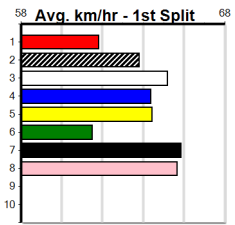

GREYHOUNDS ENTERTAINMENT

Distance: 595m, Race Type: Grade 5, Total Prizemoney: $10,095
1st: $6,800, 2nd: $2,095, 3rd: $1,050, 4th: $150

5

8:25PM

(VIC time)

URANA XAVIER (3) is a highly promising type and he is looking for this distance range. LIBERTY KELTON (5) is racing with confidence and she will pressure the three for most of the journey. PAW UCOLTA (7) won't be too far away

Watchdog Tips:

3

5

7

6

Bet:

Win 3