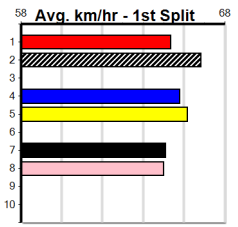

11

10:29PM

(VIC time)

Distance: 515m, Race Type: Grade 5, Total Prizemoney: \$8,785
1st: \$5,900, 2nd: \$1,820, 3rd: \$915, 4th: \$150

VALENZUELA (4) was a dominant 29.44 winner here last time and he will continue to improve with more racing. ON THE LOOSE (1) has the good draw and he will be strong in the run home. CERULEAN POPPY (8) just needs luck through the bend