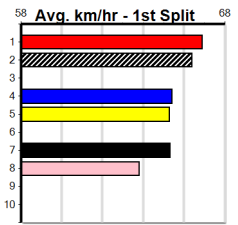

10 * NO RESERVE *****

Trainer:
Owner(s):

HARD STYLE RICO AT STUD

Distance: 515m, Race Type: Grade 5, Total Prizemoney: \$8,785
1st: \$5,900, 2nd: \$1,820, 3rd: \$915, 4th: \$150

10

10:11PM

(VIC time)

LASSARD (8) will find this a lot easier than his recent racing and he should balance up in the top two or three. PAW LARRY (1) is better than his past few runs and he is drawn to get all the breaks. MY AMBER (4) can come out running