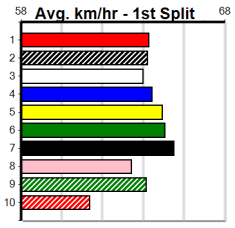

SPORTSBET GREEN TICKS

Distance: 515m, Race Type: Mixed 6/7, Total Prizemoney: $8,785
1st: $5,900, 2nd: $1,820, 3rd: $915, 4th: $150

1

7:01PM
(VIC time)

URANA COBALT (6) was a dominant 30.10 Meadows winner and she will prove hard to hold out again. MONEY PALACE (1) has been solidly placed in his past four and he is drawn to get all the breaks. SPEEDY RICCARDO (5) may be value

Watchdog Tips: **6** **1** **5** **4** **Bet:** **Win 6**