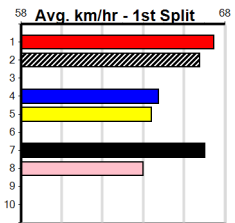

FAST MINARDI AT STUD

Distance: 515m, Race Type: Grade 5, Total Prizemoney: $8,785
1st: $5,900, 2nd: $1,820, 3rd: $915, 4th: $150

9

9:48PM

(VIC time)

CABAO LAPIS (5) has turned in some eye catching performances of late and he will appreciate the smaller line-up. MEPUNGA ROCKY (1) is well drawn.

Watchdog Tips:

5

1

2

4

Bet:

Win 5

Form Box Weight Dist Track Date Time BON Margin 1st/2nd (Time) PIR Checked Comment W/R Split 1 S/P Grade

1 MEPUNGA ROCKY [5] *Racing well, settles on the speed, threat* **$2.40**

WBK D Dec-22 FERNANDO BALE MEPUNGA FREDA

Trainer: Jeffrey Britton (Anakie)

5th (4)	33.2	450	WBL	R5	04-Jan-25	25.87	24.96	7.50	LBELSAR (25.34)	M/575	.	.	.	6.71	$10.10	X45
1st (7)	33.4	460	GEL	R6	31-Jan-25	26.03	25.93	0.75	BLACKPOOL VIPER (26.07)	Q/113	.	.	.	6.46	$2.70	5
2nd (8)	33.2	460	GEL	R8	07-Feb-25	26.08	25.68	1.00	SPRING COIN (26.01)	Q/225	.	.	.	6.61	$2.60	X45
2nd (8)	33.2	515	SAN	R4	13-Feb-25	29.65	29.38	0.50	LDOCHERTY (29.62)	M/3222	.	.	.	5.07	$6.70	5

Owner(s): B Smith

Winning Boxes							
1	2	3	4	5	6	7	8
			1	3		1	1
Prize	$35,070.00						
Best	29.50						
Starts	25-6-6-3						
Trk/Dst	10-2-2-1						
APM	$13745						

2 HIGHLY CONNECTED [5] *Resuming, showed promise last prep, respect* **$2.80**

BD D Feb-23 HIGH EARNER DEVEL SIXTEEN

Trainer: Dylan Sharp (Lara)

3rd (6)	30.5	525	MEA	R3	07-Dec-24	30.07	29.59	4.00	LPWA VORTEX (29.81)	M/2233	.	.	.	5.11	$11.60	SH
2nd (6)	30.2	515	SAN	R11	12-Dec-24	29.67	29.22	6.50	VISTA YTTRIUM (29.23)	Q/1222	.	.	.	5.05	$7.60	5
1st (2)	30.4	525	MEP	R11	18-Dec-24	30.16	29.94	3.25	LBURN ALONG (30.39)	Q/4111	.	.	.	5.15	$1.70	5H
6th (6)	30.4	525	MEA	R3	28-Dec-24	30.81	30.09	7.00	LOUR REGARDS (30.34)	M/6566	.	.	.	5.28	$5.40	5F

Owner(s): Vi Alskar Hundar (SYN), A Lie, J Sharp

Winning Boxes							
1	2	3	4	5	6	7	8
1	1	1		1			
Prize	$24,945.00						
Best	29.67						
Starts	13-4-4-3						
Trk/Dst	1-0-1-0						
APM	$13463						

3 *** VACANT BOX ***

Trainer:
Owner(s):

4 PAW ULTRA (NSW)[5] *Talented but may get buried back early, place* **$5.00**

RF D Jan-23 BERNARDO FAITHY BALE

Trainer: Correy Grenfell (Anakie)

5th (8)	31.1	515	SAN	R10	02-Jan-25	30.34	29.35	12.00	SUNSET WISP (29.52)	M/5555	.	.	.	5.25	$5.00	5
4th (1)	31.8	450	BAL	R7	22-Jan-25	25.55	25.06	7.00	SHIMA STAN (25.09)	M/644	.	.	.	6.54	$17.10	SH
8th (4)	31.6	525	MEA	R11	01-Feb-25	30.81	29.85	13.00	LZYGON BALE (29.95)	S/6567	.	.	.	5.24	$13.50	5
2nd (1)	32.4	460	GEL	R6	14-Feb-25	26.04	25.71	0.75	LPWA FARINA (25.99)	Q/223	.	.	.	6.62	$2.40	5

Owner(s): B Wheeler

Winning Boxes							
1	2	3	4	5	6	7	8
			1				1
Prize	$15,815.00						
Best	29.59						
Starts	18-3-3-2						
Trk/Dst	6-1-1-2						
APM	$9080						

5 CABAO LAPIS [5] *Powerful type, small field suits, go close* **$5.00**

BK D Jun-22 BEAST UNLEASHED CABAO

Trainer: Thomas Dailly (Anakie)

3rd (6)	34.2	525	MEP	R7	22-Jan-25	30.48	29.86	3.50	UNDERWAY (30.24)	M/8654	.	.	.	5.39	$11.10	5
4th (8)	34.3	525	MEA	R5	01-Feb-25	30.54	29.85	8.50	PAW OLLIE (29.98)	S/7765	.	.	.	5.30	$7.20	5
2nd (5)	33.9	515	SAN	R3	06-Feb-25	29.79	29.33	4.00	HARVINGTON (29.52)	S/8433	.	.	.	5.33	$6.50	5
2nd (7)	34.1	515	SAN	R3	13-Feb-25	29.73	29.38	0.25	BRONNELLY STRIKER (29.71)	S/6642	.	.	.	5.24	$5.90	5

Owner(s): DAILLY GREYHOUND FARMS (SYN), G Dailly, T Dailly

Winning Boxes							
1	2	3	4	5	6	7	8
			1				1
Prize	$29,870.00						
Best	29.73						
Starts	35-4-7-4						
Trk/Dst	6-0-2-1						
APM	$10117						

6 *** VACANT BOX ***

Trainer:
Owner(s):