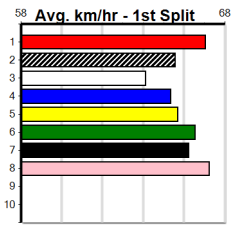

ADAM BAILEY 50 YEARS IN RACING

Distance: 595m, Race Type: Mixed 4/5, Total Prizemoney: \$10,375
1st: \$7,000, 2nd: \$2,150, 3rd: \$1,075, 4th: \$150

6

8:43PM

(VIC time)

BOMB LUCA (1) was never headed in his top 34.44 Meadows win and he is drawn to lead throughout again. PAW ERINA (2) is better than her past few runs and she can follow the red through early on. VIDEO REFEREE (3) has solid claims