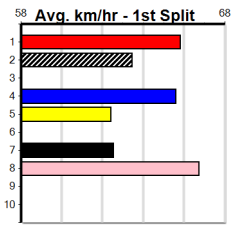

SPORTSBET MAKE IT A MULTI

Distance: 515m, Race Type: Grade 5, Total Prizemoney: \$8,785
1st: \$5,900, 2nd: \$1,820, 3rd: \$915, 4th: \$150

12

10:47PM

(VIC time)

TEXAS PRESIDENT (7) has won two of his past three in brilliant style and he will appreciate the smaller line-up. DIMORA CRUZ (8) can come out running and he will give a great sight on the arm. HOCUS POCUS (4) can run a cheeky race