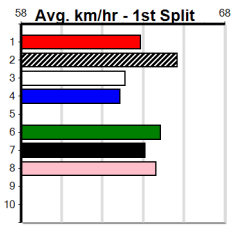

TOONGABBIE LODGE

Distance: 515m, Race Type: Grade 5, Total Prizemoney: $8,785
1st: $5,900, 2nd: $1,820, 3rd: $915, 4th: $150

7
9:04PM
(VIC time)

LUCKY LISA (2) should be able to hold the early lead and she is getting stronger with every run.
WHITE BREW (3) is better than his past few runs and he will be strong in the run home. NAVY BLUE BUZZ (7) just needs luck through the bend.

Watchdog Tips: **2** **3** **7** **8** **Bet:** **Win 2**