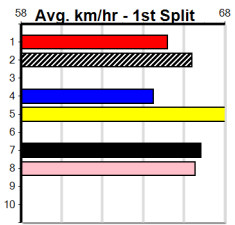

LAUNCHING PAD TICKETS ON SALE

Distance: 515m, Race Type: Mixed 3/4, Total Prizemoney: \$9,055
1st: \$6,100, 2nd: \$1,870, 3rd: \$935, 4th: \$150

4

8:04PM

(VIC time)

WHERE'S POPPY (5) is armed with dynamic pace once she hits the ground and she will be off and gone through the bend. PAW OLLIE (1) has won three of his past four and he is drawn to get all the breaks. BAKIS BALE (4) can charge to the line