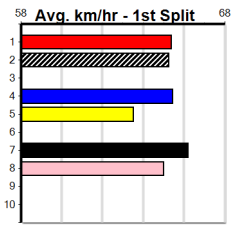

FISHING CASTING COMP TONIGHT

2

7:25PM

(VIC time)

Distance: 515m, Race Type: Grade 5, Total Prizemoney: $8,785
1st: $5,900, 2nd: $1,820, 3rd: $915, 4th: $150

ASCEND ECSTATIC (1) continues to improve with each run and she is drawn to make every post a winner. PAW YASMIN (4) is a powerful type and she will appreciate the smaller line-up tonight. ASTON WESTERN (7) can come out running

Watchdog Tips:

1

4

7

5

Bet:

Win 1

Form Box Weight Dist Track Date Time BON Margin 1st/2nd (Time) PIR Checked Comment W/R Split 1 S/P Grade

1 ASCEND ECSTATIC [5] *Continues to impress, well drawn, go close* **$3.40**

BE B Jan-23 DROOPY SYDNEY DAPH'S ASCEND

Trainer: Thomas Dailly (Anakie)

2nd (1)	24.9	515	SAN	R5	16-Jan-25	29.97	29.00	2.25LVIDEO REFEREE (29.82)	M/1222	.	.	.	5.09	$3.40	5
3rd (1)	25.0	515	SAN	R10	23-Jan-25	29.72	28.84	2.75LRIVERSDALE MICK (29.54)	M/5665	.	.	.	5.18	$4.60	5
2nd (7)	25.3	525	MEA	R11	01-Feb-25	29.96	29.85	0.10LZYGON BALE (29.95)	M/2332	.	.	.	5.12	$15.70	5
4th (3)	25.3	525	MEA	R2	08-Feb-25	30.43	29.58	5.50LREAPER (30.07)	M/7787	.	.	.	5.30	$15.30	S

Owner(s): DAILLY GREYHOUND FARMS (SYN), G Dailly, T Dailly

Winning Boxes

1	2	3	4	5	6	7	8
				1	1		1
Prize	$17,050.00						
Best	29.72						
Starts	14-3-4-3						
Trk/Dst	3-0-1-1						
APM	$12842						

2 DUNDEE REBEL [5] *Racing well below his best, needs it easier* **$12.00**

BD D Dec-20 FERAL FRANKY DUNDEE CALYPSO

Trainer: Geoffrey Scott-smith (Pakenham)

4th (8)	34.2	515	SAN	R7	07-Nov-24	29.81	28.99	12.00LBIG ENERGY (28.99)	S/5544	.	.	.	5.20	$90.50	FFA
6th (7)	33.0	515	SAN	R5	09-Jan-25	29.94	29.18	6.50LZIPPING MINAJ (29.51)	M/6876	.	.	.	5.21	$23.40	5
3rd (4)	33.0	515	SAN	R7	16-Jan-25	29.79	29.00	2.75LMISTER EASY (29.61)	S/6444	.	.	.	5.25	$15.00	5
F (7)	33.1	515	SAN	R9	13-Feb-25	0.00	29.38	.CANYA NITRATE (29.38)	S/7	.	V3	.	5.27	$39.80	5

Owner(s): G Scott-smith

Winning Boxes

1	2	3	4	5	6	7	8
3	1	2	4	2	1	2	
Prize	$276,860.00						
Best	29.33						
Starts	91-15-21-19						
Trk/Dst	37-8-7-8						
APM	$10304						

3 *** VACANT BOX ***

Trainer:
Owner(s):

Winning Boxes

1	2	3	4	5	6	7	8
Prize							
Best							
Starts							
Trk/Dst							
APM							

4 PAW YASMIN (NSW)[5] *No luck of late, small field suits, main danger* **$3.60**

WBD B Jul-22 AUSSIE INFRARED DYNA PATTY

Trainer: Mark Delbridge (Balliang)

3rd (5)	28.8	595	SAN	R6	23-Jan-25	34.27	34.00	4.00LSTOMPING (34.00)	M/7653	.	.	.	9.60	$9.80	GL
6th (8)	28.7	525	MEA	R9	01-Feb-25	30.30	29.85	6.00LLEO BALE (29.89)	M/6777	.	.	.	5.19	$6.80	X45
5th (8)	28.9	545	BAL	R9	05-Feb-25	31.59	31.26	4.75LENGELKE ROAD (31.26)	M/2236	.	V0	.	6.78	$1.70	X45
7th (7)	28.9	600	MEA	R6	15-Feb-25	35.03	34.36	10.00LPAW VORTEX (34.36)	M/8877	.	.	.	9.60	$12.40	S

Owner(s): B Wheeler

Winning Boxes

1	2	3	4	5	6	7	8
3	1	1	1	3	1	1	1
Prize	$68,510.00						
Best	29.40						
Starts	41-10-7-3						
Trk/Dst	5-1-1-0						
APM	$29961