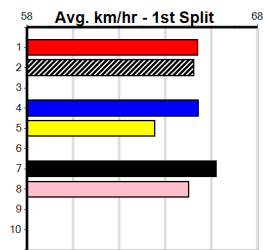

FISHING CASTING COMP TONIGHT

Distance: 515m, Race Type: Grade 5, Total Prizemoney: $8,785
1st: $5,900, 2nd: $1,820, 3rd: $915, 4th: $150

ASCEND ECSTATIC (1) continues to improve with each run and she is drawn to make every post a winner. PAW YASMIN (4) is a powerful type and she will appreciate the smaller line-up tonight. ASTON WESTERN (7) can come out running

Watchdog Tips: 1 4 7 5 Bet: Win 1

ASCEND ECSTATIC [5] Continues to impress, well drawn, go close $3.40
BE Bitch Jan-23 Sire: DROOPYS SYDNEY Dam: DAPH'S ASCEND
Owner(s): DAILLY GREYHOUND FARMS (SYN), G Dailly, T Dailly
Trainer: Thomas Dailly (Anakie)

DUNDEE REBEL [5] Racing well below his best, needs it easier $12.00
BD Dog Dec-20 Sire: FERAL FRANKY Dam: DUNDEE CALYPSO
Owner(s): G Scott-smith
Trainer: Geoffrey Scott-smith (Pakenham)

*** VACANT BOX ***
Sire: Dam:
Owner(s):
Trainer:
Winning Distances: < 300m (0) 300 - 399m (0) 400 - 499m (0) 500 - 599m (0) 600 - 699m (0) > 700m (0)

PAW YASMIN (NSW)[5] No luck of late, small field suits, main danger $3.60
WBD Bitch Jul-22 Sire: AUSSIE INFRARED Dam: DYNA PATTY
Owner(s): B Wheeler
Trainer: Mark Delbridge (Balliang)

RASHID [5] Far from disgraced last time, must keep safe $6.50
BK Dog Oct-22 Sire: ASTON RUPEE Dam: SLINKY INKY
Owner(s): M Haines
Trainer: James Shaw (Northwood)