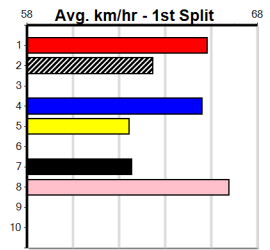

SPORTSBET MAKEIT A MULTI

Distance: 515m, Race Type: Grade 5, Total Prizemoney: $8,785
1st: $5,900, 2nd: $1,820, 3rd: $915, 4th: $150

TEXAS PRESIDENT (7) has won two of his past three in brilliant style and he will appreciate the smaller line-up. DIMORA CRUZ (8) can come out running and he will give a great sight on the arm. HOCUS POCUS (4) can run a cheeky race

Watchdog Tips: **7** **8** **4** **5** **Bet:** **Win 7**

1

ZIPPING SPARTAN (NSW)[5] **Down on confidence, needs to lead, tough ask** **$10.00**

BD Dog Mar-22 Sire: SUPERIOR PANAMA Dam: ZIPPING BAILEY Trainer: Michael Katsiris (Thomastown)

Owner(s): M Katsiris

Winning Distances: < 300m (0) 300 - 399m (0) 400 - 499m (4) 500 - 599m (4) 600 - 699m (1) > 700m (0)

Winning Weights: 31.1(1) 31.2(1) 31.5(1) 31.7(1) 31.9(1) 32.0(2) 32.5(1) 33.1(1)

Box	1st	2nd	3rd	4th	5th	6th	7th	8th
1	1	1	3	1	1			1
2		1	1					1
3		1	2	4	2	2	2	2
4	2	1		1	1	3	2	
5	3	1	1	3	1			
6	1	3	1					1
7	1			1	1	1	2	1
8	1		2	1		2		

Prize Best Starts Trk/Dts APM $37780.00 29.61(5)-2/12/24 63-9-8-10 9-1-2-0 8681

2

TEDDY BOX (QLD)[5] **Steady record here, unlikely to make an impact** **$12.00**

RBD Dog Dec-20 Sire: FERNANDO BALE Dam: OFF AND ON Trainer: Peter Kelly (Longwarry North)

Owner(s): That's Special (SYN), R Kelly, B Bottkos, T Miller

Winning Distances: < 300m (0) 300 - 399m (4) 400 - 499m (14) 500 - 599m (4) 600 - 699m (0) > 700m (0)

Winning Weights: 30.6(1) 30.7(2) 30.9(1) 31.1(2) 31.4(1) 31.7(3) 31.8(2) 31.9(1) 32.0(2) 32.1(2) 32.2(1) 32.3(1) 32.5(1)

Box	1st	2nd	3rd	4th	5th	6th	7th	8th
1	2	3	1			1	1	
2	3		1	3	1	1	1	
3	3	1	1	4	3	1		
4	6	3	3	1	2	2	2	
5	2	1		4	1	2	2	
6	2	2	2	4		2	1	1
7	3	1	2	1	4		3	
8	1	1	3	3	2	3	1	2

Prize Best Starts Trk/Dts APM $72113.75 29.66(1)-11/2/24 107-22-12-13 9-1-1-1 7287

3

*** VACANT BOX ***

Sire: Dam: Trainer:

Owner(s):

Winning Distances: < 300m (0) 300 - 399m (0) 400 - 499m (0) 500 - 599m (0) 600 - 699m (0) > 700m (0)

Winning Weights:

Box History

4

HOCUS POCUS [5] **Better than form, has early speed, can threaten** **$4.00**

BE Bitch Sep-21 Sire: FERNANDO BALE Dam: AMELIA CHRISTA Trainer: Christian Schmidt (Devon Meado)

Owner(s): C Schmidt

Winning Distances: < 300m (0) 300 - 399m (1) 400 - 499m (2) 500 - 599m (5) 600 - 699m (0) > 700m (0)

Winning Weights: 26.3(1) 26.4(1) 26.5(1) 26.6(1) 26.8(2) 27.1(1) 27.4(1)

Box	1st	2nd	3rd	4th	5th	6th	7th	8th
1	1	2	2		1	1		
2	2		2	2	1			1
3	2	3			1	1		1
4	1	1				1		
5	1	1	1			1	1	
6		1	1	1	1		1	
7			1	2		1	1	1
8	1	1	1	1	1	1	1	1

Prize Best Starts Trk/Dts APM $37320.00 29.60(3)-25/2/24 48-8-9-8 11-2-1-3 6133

5

VARSITY BALE (NSW)[5] **Far from disgraced last time, must keep safe** **$6.50**

BD Dog Apr-22 Sire: CHRISTO BALE Dam: DYNA ROMY Trainer: Samantha Grenfell (Anakie)

Owner(s): B Wheeler

Winning Distances: < 300m (0) 300 - 399m (1) 400 - 499m (3) 500 - 599m (1) 600 - 699m (0) > 700m (0)

Winning Weights: 38.1(1) 38.3(1) 38.5(1) 39.5(1) 40.4(1)

Box	1st	2nd	3rd	4th	5th	6th	7th	8th
1	1	1	2	3	1		1	
2	1	1	2	2		1	2	
3	1		3		1			
4	1	1	2	2				
5	1			3	2			
6	1	2	1	2				
7		1	2		2	1	1	
8					1	3		

Prize Best Starts Trk/Dts APM $21460.00 29.66(3)-10/10/24 50-5-5-10 15-0-3-3 7901