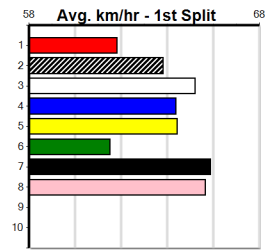

GREYHOUNDS ENTERTAINMENT

Distance: 595m, Race Type: Grade 5, Total Prizemoney: $10,095
1st: $6,800, 2nd: $2,095, 3rd: $1,050, 4th: $150

URANA XAVIER (3) is a highly promising type and he is looking for this distance range. LIBERTY KELTON (5) is racing with confidence and she will pressure the three for most of the journey. PAW UCOLTA (7) won't be too far away

Watchdog Tips: 3 5 7 6 Bet: Win 3

Race card for Jeremy Spoke [5]. Includes dog details, owner, sire, dam, trainer, winning distances, and a box history table.

Race card for Smooth Ranger [5]. Includes dog details, owner, sire, dam, trainer, winning distances, and a box history table.

Race card for Urana Xavier [5]. Includes dog details, owner, sire, dam, trainer, winning distances, and a box history table.

Race card for Lyon Bale (NSW)[5]. Includes dog details, owner, sire, dam, trainer, winning distances, and a box history table.

Race card for Liberty Kelton [5]. Includes dog details, owner, sire, dam, trainer, winning distances, and a box history table.