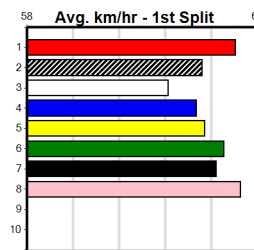

ADAM BAILEY 50 YEARS IN RACING

Distance: 595m, Race Type: Mixed 4/5, Total Prizemoney: $10,375
1st: $7,000, 2nd: $2,150, 3rd: $1,075, 4th: $150

BOMB LUCA (1) was never headed in his top 34.44 Meadows win and he is drawn to lead throughout again. PAW ERINA (2) is better than her past few runs and she can follow the red through early on. VIDEO REFEREE (3) has solid claims

Watchdog Tips: 1 2 3 4 Bet: Box Quinella 1,2,3 ($10 for 333.33%)

Form Box Wgt Dist Track Date Time BON Margin 1st/2nd (Time) PIR Checked Comment W/R Split 1 S/P Grade
BOMB LUCA [5] Never headed last time, drawn to lead, go close $3.40
Owner(s): DAILY GREYHOUND FARMS (SYN), G Dailly, T Dailly
Trainer: Thomas Dailly (Anakie)

PAW ERINA (NSW)[5] Powerful type, gets the gun run, main danger $3.60
Owner(s): B Wheeler
Trainer: Mark Delbridge (Balliang)

VIDEO REFEREE [5] Better for the run here last time, can threaten $9.00
Owner(s): CHAMPAGNE PTN (SYN), S Smith, A Langton
Trainer: Angela Langton (Anakie)

NAVARINO [4] Powerful type, can get into the clear, keep safe $7.50
Owner(s): J Connor
Trainer: John Connor (Rosedale)

DOTTY'S GIFT [5] *** SCRATCHED *** $10.00
Owner(s): R Moore
Trainer: Robin Moore (Devon Meadows)