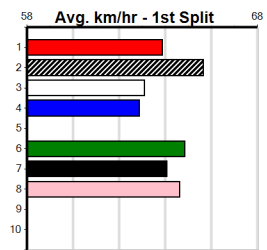

TOONGABBIE LODGE

7

9:04PM

(VIC time)

Distance: 515m, Race Type: Grade 5, Total Prizemoney: $8,785
1st: $5,900, 2nd: $1,820, 3rd: $915, 4th: $150

LUCKY LISA (2) should be able to hold the early lead and she is getting stronger with every run.
WHITE BREW (3) is better than his past few runs and he will be strong in the run home. NAVY
BLUE BUZZ (7) just needs luck through the bend.

Watchdog Tips:

2

3

7

8

Bet:

Win 2

1

BELOW THE CURVE [5] Far from disgraced last time, can run a drum **$10.00**

F Dog Oct-21 Sire: BERNARDO Dam: CHUNK OF LOVE Trainer: Steven Hanning (Newborough)

Owner(s): Below the Curve (SYN), J Garth, L Van rooy, T Kindellan

Winning Distances: < 300m (0) 300 - 399m (3) 400 - 499m (3) 500 - 599m (0) 600 - 699m (0) > 700m (0)

Winning Weights: 31.6(1) 32.8(2) 33.0(1) 33.3(1) 33.5(1)

Pl	Dist	Wgt	Sex	Age	DOB	Time	Margin	1st/2nd (Time)	PIR	Checked	Comment	WR	Split 1	S/P	Grade	
6th	(2)	34.2	400	WGL	R6	06-Dec-24	23.19	22.44	11.00	TOMMY TEQUILA (22.44)	M/66	.	.	.	8.61	$25.40 X34
1st	(1)	33.5	425	BEN	R4	13-Dec-24	24.30	23.66	0.50L	OUR GIRL ROXY (24.32)	M/352	.	SW	.	6.64	$17.70 5
4th	(2)	33.7	300	HVL	R12	22-Dec-24	16.91	16.54	4.25L	PAW YONDER (16.62)	S/7	.	.	.	4.01	$23.10 5
4th	(8)	33.7	400	WGL	R7	31-Dec-24	22.83	22.38	6.50L	SUMMER KOBIE (22.38)	M/44	.	.	.	8.51	$21.10 4
7th	(6)	32.9	400	WGL	R10	07-Jan-25	23.24	22.55	10.00	BLACK VIPER (22.55)	M/67	.	.	.	8.61	$48.80 X45
7th	(5)	32.4	460	WGL	R6	28-Jan-25	26.55	25.88	10.00	CORINTHIAN (25.88)	Q/777	.	.	.	6.82	$16.90 5
5th	(2)	32.5	390	BAL	R12	05-Feb-25	23.17	21.80	13.00	BUBBA RAY BANNER (22.28)	M/66	.	.	.	8.91	$40.80 5
2nd	(3)	32.6	400	WGL	R7	13-Feb-25	22.92	22.79	0.25L	VINNIE'S CAMEL (22.90)	M/42	.	.	.	8.55	$2.50 T3-5

Last 3 wins NOT included above

1st	(3)	32.8	435	SLE	R9	27-Mar-24	24.76	24.59	0.75L	BE GRACEFUL (24.80)	M/211	.	SW	.	5.34	$12.10 X67
1st	(1)	33.0	400	WGL	R11	26-Apr-24	22.90	22.35	1.00L	JUNIOR PISTOL (22.95)	M/22	.	.	.	8.52	$7.10 5
1st	(4)	32.8	390	BAL	R13	21-Nov-24	22.14	21.93	2.50L	SIMPLY STYLISH (22.31)	M/11	.	.	.	8.47	$28.20 T3-5

Box History

Box	1st	2nd	3rd	4th	5th	6th	7th	8th
1	2	2	1	1	1	1	2	
2				3	1	1		
3	1	3	4				4	
4	2				2		1	
5				3			3	
6			1	1			2	1
7	1	3	1					2
8		3		2	1			

Prize Best Starts Trk/Dts APM $16575.00 30.76(2)-30/11/23 59-6-15-7 1-0-0-0 4952