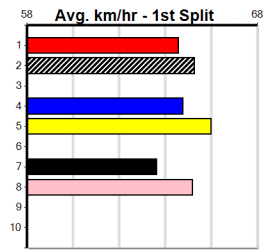

CAST FOR CASH TONIGHT

Distance: 515m, Race Type: Grade 4, Total Prizemoney: $9,055
1st: $6,100, 2nd: $1,870, 3rd: $935, 4th: $150

HARVINGTON (2) has won two of his past three in fine style and he should prove hard to reel in again. MAGNUM RIOT (8) has a good record here to date and he will dial up the pressure in the middle stages. DOCHERTY (5) is racing with confidence

Watchdog Tips: 2 8 5 1 Bet: Win 2

Form Box Wgt Dist Track Date Time BON Margin 1st/2nd (Time) PIR Checked Comment W/R Split 1 S/P Grade
TWO BOO HOOK [4] Biks Hit or miss early, has good muster, keep safe $12.00
Owner(s): C Galea Dog Dec-21 Sire: WHISKEY RIOT Dam: KELLY HOOK Trainer: Charlie Galea (Hazelwood North)
Winning Distances: < 300m (0) 300 - 399m (0) 400 - 499m (4) 500 - 599m (1) 600 - 699m (0) > 700m (0)
Winning Weights: 36.1(2) 36.2(1) 36.5(1) 36.8(1)
6th (7) 36.4 515 SAN R4 30-Nov-24 30.14 29.24 9.50L GAMBELLA (29.49) M/5786 . . . 5.20 $28.10 RWF
4th (8) 36.6 460 WGL R9 06-Dec-24 25.99 25.42 8.50L AEROPLANE MODE (25.42) M/533 . . . W 6.72 $10.70 5
1st (4) 36.5 515 SAN R12 19-Dec-24 29.61 29.48 6.50L SOUTHERN LAW (30.04) M/1111 . . . . 5.16 $6.80 5
T (6) 36.8 515 SAP R5 30-Dec-24 0.00 29.30 . AKINA LAD (30.20) M/6777 . . . VO . 5.24 $8.30 5H
5th (2) 36.4 515 SAP R6 13-Jan-25 30.02 29.43 6.00L VERSNELLEN (29.63) M/5455 . . . . 5.22 $16.10 X45
4th (3) 36.4 510 SLE R8 26-Jan-25 29.01 28.81 3.00L DONITA BALE (28.81) M/444 . . . . 9.34 $14.70 X45
3rd (5) 36.5 515 SAP R8 03-Feb-25 30.04 29.47 8.50L LORRAINE JACKY (29.47) M/4554 . . . . 5.21 $15.30 X45
6th (6) 36.6 515 SAP R7 10-Feb-25 30.30 29.48 12.00 LEO BALE (29.48) M/5676 . . . . 5.25 $26.20 5
Last 3 wins NOT included above
1st (7) 36.1 460 WGL R4 24-Oct-23 26.10 25.83 4.00L LONG MILES HOME (26.37) M/311 . . . . 6.65 $1.90 X67
1st (6) 36.8 460 WGL R4 31-Oct-23 26.44 25.86 2.00L CHAMPAGNE CUDDLE M/311 . . . . 6.64 $2.50 X67
1st (4) 36.2 450 TRA R6 02-Feb-24 25.01 24.64 1.75L PERSUASION (25.12) M/422 . . . . 6.78 $3.50 5
Box History
Bx 1st 2nd 3rd 4th 5th 6th 7th 8th
1 1 2 2 1 1 1
2 2 1 2 1
3 1 1 1
4 3 1
5 4 1 1 1 1
6 1 2 1 2 1
7 1 4 1
8 1 1 2
Prize Best $26960.00
Starts 29.61(4)-19/12/24
Trk/Dts 43-5-14-3
APM 13-1-3-1 8208