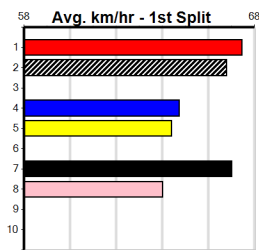

FAST MINARDI AT STUD

9

9:48PM

(VIC time)

Distance: 515m, Race Type: Grade 5, Total Prizemoney: $8,785
1st: $5,900, 2nd: $1,820, 3rd: $915, 4th: $150

CABAO LAPIS (5) has turned in some eye catching performances of late and he will appreciate the smaller line-up. MEPUNGA ROCKY (1) is well drawn.

Watchdog Tips: **5** **1** **2** **4** Bet: Win 5

1

MEPUNGA ROCKY [5] **Racing well, settles on the speed, threat** **$2.40**
WBK Dog Dec-22 Sire: FERNANDO BALE Dam: MEPUNGA FREDA
Owner(s): B Smith Trainer: Jeffrey Britton (Anakie)
Winning Distances: < 300m (0) 300 - 399m (0) 400 - 499m (1) 500 - 599m (5) 600 - 699m (0) > 700m (0)
Winning Weights: 32.7(3) 32.9(2) 33.4(1)

7th	4th	3rd	2nd	1st	Track	Date	Time	BOB	Margin	1st/2nd (Time)	PIR	Checked	Comment	W/R	Split 1	S/P	Grade
7th (4)	33.1	515	SAN	R4	30-Nov-24	30.39	29.24	13.00	GAMBELLA (29.49)	M/4667	.	.	.	.	5.19	$9.20	RWF
5th (4)	33.0	525	MEA	R6	07-Dec-24	30.53	29.59	9.50	ICONIC JET (29.89)	M/4345	.	.	.	.	5.16	$11.00	SH
1st (4)	32.9	520	GEL	R7	20-Dec-24	30.32	30.32	1.5L	MAXIMUM BARB (30.41)	Q/1111	.	.	.	.	5.33	$1.60	RW
7th (6)	32.8	515	SAN	R10	26-Dec-24	30.03	28.94	9.00	SPRING REGENCY (29.42)	Q/1123	.	.	.	.	5.00	$5.60	5
5th (4)	33.2	450	WBL	R5	04-Jan-25	25.87	24.96	7.50	BELSAR (25.34)	M/575	.	.	.	.	6.71	$10.10	X45
1st (7)	33.4	460	GEL	R6	31-Jan-25	26.03	25.93	0.75L	BLACKPOOL VIPER (26.07)	Q/113	.	.	.	.	6.46	$2.70	5
2nd (8)	33.2	460	GEL	R8	07-Feb-25	26.08	25.68	1.00L	SPRING COIN (26.01)	Q/225	.	.	.	.	6.61	$2.60	X45
2nd (8)	33.2	515	SAN	R4	13-Feb-25	29.65	29.38	0.50L	DOCHERTY (29.62)	M/3222	.	.	.	.	5.07	$6.70	5

Last 3 wins NOT included above

1st (5)	32.7	515	SAN	R2	08-Aug-24	29.50	29.36	3.75L	MONEY PALACE (29.76)	M/1111	.	.	SW	.	5.09	$3.10	RW
1st (5)	32.7	515	SAN	R1	15-Aug-24	29.59	29.09	1.5L	PAW LOU LOU (29.68)	M/1111	.	.	.	.	5.11	$2.00	X67
1st (8)	32.7	525	MEA	R10	24-Aug-24	30.22	29.71	0.25L	RAVEN PETER (30.23)	M/2321	.	.	.	.	5.12	$2.10	5

Box History

Bx	1st	2nd	3rd	4th	5th	6th	7th	8th
1								
2								
3								
4	1	1			2			1
5	3	1	1					
6		2						1
7	1			1				
8	1	2	1	1	1			

Prize Best Starts Trk/Dts APM: $35070.00, 29.50(5)-8/8/24, 25-6-6-3, 10-2-2-1, 13745