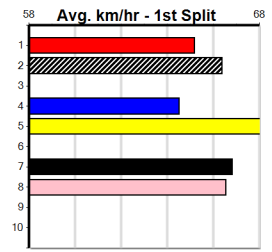

LAUNCHING PAD TICKETS ON SALE

Distance: 515m, Race Type: Mixed 3/4, Total Prizemoney: $9,055
1st: $6,100, 2nd: $1,870, 3rd: $935, 4th: $150

WHERE'S POPPY (5) is armed with dynamic pace once she hits the ground and she will be off and gone through the bend. PAW OLLIE (1) has won three of his past four and he is drawn to get all the breaks. BAKIS BALE (4) can charge to the line

Watchdog Tips: 5 1 4 2 Bet: Win 5

PAW OLLIE (NSW)[4] Powerful type, has the good draw, main danger $3.20
Owner(s): B Wheeler
Winning Distances: < 300m (0) 300 - 399m (1) 400 - 499m (3) 500 - 599m (2) 600 - 699m (0) > 700m (0)
Box History table and Prize Best Starts Trk/Dts APM

ASTON GOZO [4] Racing well, settles on the speed, keep safe $6.50
Owner(s): R Borda
Winning Distances: < 300m (0) 300 - 399m (1) 400 - 499m (6) 500 - 599m (3) 600 - 699m (0) > 700m (0)
Box History table and Prize Best Starts Trk/Dts APM

*** VACANT BOX ***
Owner(s):
Winning Distances: < 300m (0) 300 - 399m (0) 400 - 499m (0) 500 - 599m (0) 600 - 699m (0) > 700m (0)
Box History

BAKIS BALE [4] Blks Can unwind a powerful finish, looks a threat $10.00
Owner(s): B Wheeler
Winning Distances: < 300m (0) 300 - 399m (0) 400 - 499m (2) 500 - 599m (4) 600 - 699m (0) > 700m (0)
Box History table and Prize Best Starts Trk/Dts APM

WHERE'S POPPY (SA)[4] Explodes soon after box rise, can cross early, yes $2.20
Owner(s): K Corby
Winning Distances: < 300m (0) 300 - 399m (2) 400 - 499m (1) 500 - 599m (20) 600 - 699m (0) > 700m (0)
Box History table and Prize Best Starts Trk/Dts APM