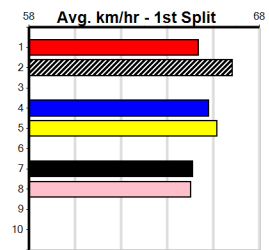

RSN GREY AREAS - WEDNESDAY & FRIDAY

Distance: 515m, Race Type: Grade 5, Total Prizemoney: $8,785
1st: $5,900, 2nd: $1,820, 3rd: $915, 4th: $150

VALENZUELA (4) was a dominant 29.44 winner here last time and he will continue to improve with more racing. ON THE LOOSE (1) has the good draw and he will be strong in the run home. CERULEAN POPPY (8) just needs luck through the bend

Watchdog Tips: 4 1 8 5 Bet: Win 4

Race card for ON THE LOOSE [5]. Includes horse details, winning distances, weights, and a box history table.

Race card for UNREAL MISS (NSW)[5]. Includes horse details, winning distances, weights, and a box history table.

Race card for VACANT BOX. Includes horse details, winning distances, weights, and a box history table.

Race card for VALENZUELA [5]. Includes horse details, winning distances, weights, and a box history table.

Race card for LURE OF KILKENNY [5]. Includes horse details, winning distances, weights, and a box history table.