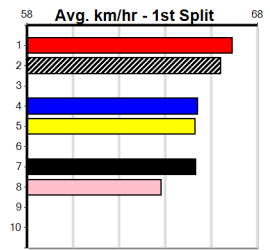

HARD STYLE RICO AT STUD

Distance: 515m, Race Type: Grade 5, Total Prizemoney: $8,785
1st: $5,900, 2nd: $1,820, 3rd: $915, 4th: $150

LASSARD (8) will find this a lot easier than his recent racing and he should balance up in the top two or three. PAW LARRY (1) is better than his past few runs and he is drawn to get all the breaks. MY AMBER (4) can come out running

Watchdog Tips: 8 1 4 7 Bet: Win 8

PAW LARRY (NSW)[5] Better than his past few runs, well drawn, danger $3.60
Owner(s): B Wheeler
Winning Distances: < 300m (0) 300 - 399m (0) 400 - 499m (6) 500 - 599m (2) 600 - 699m (0) > 700m (0)
Box History table and Prize Best Starts Trk/Dts APM

FLEETWOOD EROS [5] Needs to lead, will cop too much pressure, no $9.00
Owner(s): CHAMPAGNE PTN (SYN), S Smith, A Langton
Winning Distances: < 300m (0) 300 - 399m (0) 400 - 499m (2) 500 - 599m (1) 600 - 699m (0) > 700m (0)
Box History table and Prize Best Starts Trk/Dts APM

*** VACANT BOX ***
Owner(s):
Winning Distances: < 300m (0) 300 - 399m (0) 400 - 499m (0) 500 - 599m (0) 600 - 699m (0) > 700m (0)
Box History

MY AMBER [5] Has the speed to cross and lead, can threaten $4.20
Owner(s): L Bean
Winning Distances: < 300m (0) 300 - 399m (0) 400 - 499m (4) 500 - 599m (0) 600 - 699m (0) > 700m (0)
Box History table and Prize Best Starts Trk/Dts APM

VALENCIA JIM [5] Front runner, too much heat in this event, tested $12.00
Owner(s): J Gieschen
Winning Distances: < 300m (0) 300 - 399m (0) 400 - 499m (9) 500 - 599m (1) 600 - 699m (0) > 700m (0)
Box History table and Prize Best Starts Trk/Dts APM