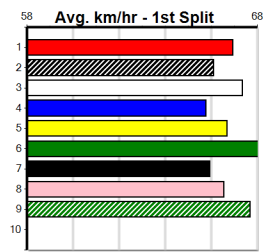

MOND WINDOWS & DOORS

Distance: 715m, Race Type: Grade 5, Total Prizemoney: $10,095
1st: $6,800, 2nd: $2,095, 3rd: $1,050, 4th: $150

PAYBACK (2) can run all day and she should be able to pick them off in the closing stages.
VALLETTA DIVA (1) was a top 42.75 Meadows winner and she just needs luck in the early stages.
FACETIOUS (3) is never too far away

Watchdog Tips: 2 1 3 7 Bet: Box Quinella 1,2,3 ($10 for 333.33%)

Race 1: VALLETTA DIVA [5] Smart 42.75 Meadows winner, danger if steps $3.40. Includes owner, sire, dam, winning distances, and box history table.

Race 2: PAYBACK [5] Powerful type, better than form, hard to hold out $9.00. Includes owner, sire, dam, winning distances, and box history table.

Race 3: FACETIOUS [5] Never too far away in this company, threat $10.00. Includes owner, sire, dam, winning distances, and box history table.

Race 4: UPSET SUNSET (NSW)[5] Can lead them up, last 50m is a big concern $3.60. Includes owner, sire, dam, winning distances, and box history table.

Race 5: RAYA STAR [5] Front runner, too much pace in this event $8.00. Includes owner, sire, dam, winning distances, and box history table.