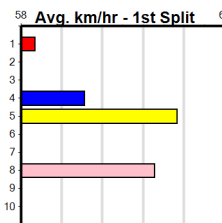

PADDY WANTS PATS

Distance: 450m, Race Type: Maiden, Total Prizemoney: $2,535
1st: $1,680, 2nd: $520, 3rd: $260, 4th: $75

2

5:47PM

(VIC time)

MOONLIGHT MILLER (1) showed improvement when placed at Geelong and he is drawn to get all the breaks. ASGARI BOY (5) was far from disgraced on debut and he will be much better for the run. ASTON GIRL (8) won't be too far away

Watchdog Tips: **1** **5** **8** **6** **Bet:** **Box Quinella 1,5,8 ($10 for 333.33%)**