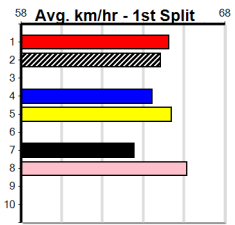

WARRNAMBOOL TO THE MEADOWS HT2

Distance: 450m, Race Type: Grade 5 Heat, Total Prizemoney: $2,925
1st: $1,950, 2nd: $600, 3rd: $300, 4th: $75

10

8:37PM

(VIC time)

ANGRY CHIEF (5) has won three of his past four brilliantly and he appears to be a serious prospect.
LEON'S ENTITY (4) owns a smart 25.45 PB here and he is expected to fire fresh. REIKO DAIQUIRI (7) can settle on the speed.

Watchdog Tips:

5

4

7

8

Bet:

Win 5

Form Box Weight Dist Track Date Time BON Margin 1st/2nd (Time) PIR Checked Comment W/R Split 1 S/P Grade

1 TINKER CONALL [5] *Good muster but prefer out wide, next time* **$16.00**

WBD D Oct-21 FERNANDO BALE GAWKER BALE

Trainer: Jennifer Burns (Balliang)

8th (2)	35.5	400	GEL	R10	03-Jan-25	23.52	22.38	13.00	FAST LOVE (22.65)	M/58	. . .	8.56	$8.90	5
5th (2)	35.4	450	WBL	R7	09-Jan-25	25.62	24.90	3.25	PAW CHEYENNE (25.41)	M/333	. . .	6.86	$11.30	5
3rd (4)	35.6	450	BAL	R5	15-Jan-25	25.70	24.96	4.00	MISS GEORGIE LEE (25.42)	M/433	. . . SW	6.73	$11.50	5
5th (7)	35.7	390	BAL	R3	20-Jan-25	22.58	22.23	3.00	BLACKPOOL VIPER (22.37)	M/65	. . .	8.71	$3.90	X45

Owner(s): C Burns

Winning Boxes

1	2	3	4	5	6	7	8	
		1	1	2	3	3	2	
Prize	Best							$29,480.00
Best	Starts							25.37
Starts	Trk/Dst							66-12-10-5
Trk/Dst	APM							5-1-0-0
APM								$6091

2 SAINT TAY [5] *Poor strike rate here, likely to need it easier* **$12.00**

BK D Mar-22 BERNARDO SAINT MADDIE

Trainer: Peter Byrne (Koroit)

3rd (5)	28.4	450	WBL	R10	23-Jan-25	25.73	25.16	3.5	LBARTY CROUCH (25.50)	M/887	. . .	7.05	$27.90	5
6th (6)	28.8	525	MEP	R7	29-Jan-25	30.83	30.07	11.00	PAW OCTAVIA (30.07)	M/4677	. . .	5.23	$28.50	5
6th (4)	28.3	450	WBL	R7	06-Feb-25	25.96	25.11	10.00	PAW VERNON (25.28)	M/877	. . .	6.85	$33.20	5
2nd (3)	28.4	450	WBL	R10	13-Feb-25	25.54	25.19	1.00	NAVY BLUE BUZZ (25.48)	Q/443	. . .	6.85	$9.50	5

Owner(s): P Byrne

Winning Boxes

1	2	3	4	5	6	7	8	
	4			2				
Prize	Best							$14,135.00
Best	Starts							25.54
Starts	Trk/Dst							48-6-8-9
Trk/Dst	APM							17-1-2-4
APM								$6025

3 *** VACANT BOX ***

Trainer:
Owner(s):

4 LEON'S ENTITY [5] *Resuming, big engine when fit, main danger* **$4.60**

BK D Jan-22 ASTON DEE BEE ZARA'S ENTITY

Trainer: Kathleen Boyle (Lethbridge)

5th (5)	30.3	525	MEA	R1	29-Nov-24	30.73	29.55	12.00	LURIAH BALE (29.90)	M/5766	. . .	5.23	$14.40	RWF
3rd (1)	30.6	450	BAL	R9	11-Dec-24	25.47	24.92	1.75	PAW PHELPS (25.36)	M/233	. . .	6.60	$4.20	RWH
3rd (4)	30.6	450	BAL	R5	18-Dec-24	25.39	25.10	4.00	SUNSET WISP (25.12)	M/533	. . .	6.68	$35.90	RWF
1st (6)	30.6	460	GEL	R8	27-Dec-24	25.94	25.77	1.25	PAW ROXY (26.01)	Q/342	. . .	6.61	$23.60	X45

Owner(s): K Boyle

Winning Boxes

1	2	3	4	5	6	7	8	
			1	1	1	2		
Prize	Best							$11,620.00
Best	Starts							25.45
Starts	Trk/Dst							19-5-1-4
Trk/Dst	APM							4-1-0-0
APM								$4404

5 ANGRY CHIEF (NSW)[5] *Serious prospect, can cross and lead, go close* **$2.40**

BEF D May-23 ASTON RUPEE EMMY'S SHARK

Trainer: Stephen Brincat (Albanvale)

1st (7)	32.4	400	GEL	R4	24-Jan-25	22.44	22.24	3.25	LUBROW (22.66)	M/11	. . . SW	8.29	$2.60	X67
1st (1)	32.6	400	GEL	R9	31-Jan-25	22.73	22.51	3.5	QUEST FOR SPIRIT (22.97)	Q/11	. . .	8.37	$1.40	X67
1st (4)	32.6	460	GEL	R7	07-Feb-25	25.99	25.68	1.75	COME ON MANGO (26.10)	Q/111	. . . SW	6.53	$1.70	RWH
5th (6)	32.6	460	GEL	R5	14-Feb-25	26.28	25.71	4.00	PAW TORONTO (26.00)	Q/236	. . .	6.68	$5.40	RWF

Owner(s): S Brincat

Winning Boxes

1	2	3	4	5	6	7	8	
			2			1		
Prize	Best							$9,080.00
Best	Starts							FSH
Starts	Trk/Dst							9-4-2-1
Trk/Dst	APM							0-0-0-0
APM								$8382

6 *** VACANT BOX ***

Trainer:
Owner(s):