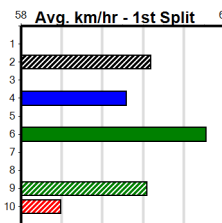

13 RACES TODAY

Distance: 390m, Race Type: Maiden, Total Prizemoney: $2,535
1st: $1,680, 2nd: $520, 3rd: $260, 4th: $75

1
5:29PM
(VIC time)

WITH THE WIND (6) has been solidly placed in her two runs to date and she has the speed to cross and lead throughout. ALL WHISKEY (4) caught the eye when placed on debut and she will be strong in the run home. DAVE (7) has claims

Watchdog Tips: **6** **4** **7** **1** **Bet:** **Win 6**

Form	Box	Weight	Dist	Track	Date	Time	BON	Margin	1st/2nd (Time)	PIR	Checked	Comment	W/R	Split 1	S/P	Grade	
1																	
ANGRY MAC [M] <i>Well bred, likely to have trialled here, respect</i>																	
BD	D				Jul-23		FERNANDO BALE					DOLLY MAC					$7.50
Trainer: Simone Fisher (Lara) Owner(s): L Edgerton																	
<table border="1"> <thead> <tr><th colspan="8">Winning Boxes</th></tr> <tr><th>1</th><th>2</th><th>3</th><th>4</th><th>5</th><th>6</th><th>7</th><th>8</th></tr> </thead> <tbody> <tr><td>Prize</td><td></td><td></td><td></td><td></td><td></td><td></td><td></td><td>$0</td></tr> <tr><td>Best</td><td></td><td></td><td></td><td></td><td></td><td></td><td></td><td>FSH</td></tr> <tr><td>Starts</td><td></td><td></td><td></td><td></td><td></td><td></td><td></td><td>0-0-0-0</td></tr> <tr><td>Trk/Dst</td><td></td><td></td><td></td><td></td><td></td><td></td><td></td><td>0-0-0-0</td></tr> <tr><td>APM</td><td></td><td></td><td></td><td></td><td></td><td></td><td></td><td>$0</td></tr> </tbody> </table>																	
2																	
MORAIN ELLA [M] <i>Far from disgraced last time, can run a drum</i>																	
BEED	B				May-23		FERDINAND BOY					MORAIN ROSIE					$8.00
Trainer: Glenn Judd (Noorat) Owner(s): MORAIN (SYN), G Judd, S Judd																	
<table border="1"> <thead> <tr><th colspan="8">Winning Boxes</th></tr> <tr><th>1</th><th>2</th><th>3</th><th>4</th><th>5</th><th>6</th><th>7</th><th>8</th></tr> </thead> <tbody> <tr><td>Prize</td><td></td><td></td><td></td><td></td><td></td><td></td><td></td><td>$75.00</td></tr> <tr><td>Best</td><td></td><td></td><td></td><td></td><td></td><td></td><td></td><td>22.83</td></tr> <tr><td>Starts</td><td></td><td></td><td></td><td></td><td></td><td></td><td></td><td>2-0-0-0</td></tr> <tr><td>Trk/Dst</td><td></td><td></td><td></td><td></td><td></td><td></td><td></td><td>1-0-0-0</td></tr> <tr><td>APM</td><td></td><td></td><td></td><td></td><td></td><td></td><td></td><td>$75</td></tr> </tbody> </table>																	
3																	
BUSH BIG SHOW [M] <i>Dam has produced a couple of winners</i>																	
WBD	D				May-23		ORSON ALLEN					DELLY VEDOVA					$10.00
Trainer: Damian Fleming (Alvie) Owner(s): D Fleming																	
<table border="1"> <thead> <tr><th colspan="8">Winning Boxes</th></tr> <tr><th>1</th><th>2</th><th>3</th><th>4</th><th>5</th><th>6</th><th>7</th><th>8</th></tr> </thead> <tbody> <tr><td>Prize</td><td></td><td></td><td></td><td></td><td></td><td></td><td></td><td>$0</td></tr> <tr><td>Best</td><td></td><td></td><td></td><td></td><td></td><td></td><td></td><td>FSH</td></tr> <tr><td>Starts</td><td></td><td></td><td></td><td></td><td></td><td></td><td></td><td>0-0-0-0</td></tr> <tr><td>Trk/Dst</td><td></td><td></td><td></td><td></td><td></td><td></td><td></td><td>0-0-0-0</td></tr> <tr><td>APM</td><td></td><td></td><td></td><td></td><td></td><td></td><td></td><td>$0</td></tr> </tbody> </table>																	
4																	
ALL WHISKEY [M] <i>Eye catching run on debut, danger with luck</i>																	
BK	B				May-23		HOOKE D ON SCOTCH					ASTON CHAMPAGNE					$4.00
Trainer: Stephen Elsum (Naroghid) Owner(s): R AND GD (SYN), I Wood, R Smith, A Moore																	
<table border="1"> <thead> <tr><th colspan="8">Winning Boxes</th></tr> <tr><th>1</th><th>2</th><th>3</th><th>4</th><th>5</th><th>6</th><th>7</th><th>8</th></tr> </thead> <tbody> <tr><td>Prize</td><td></td><td></td><td></td><td></td><td></td><td></td><td></td><td>$260.00</td></tr> <tr><td>Best</td><td></td><td></td><td></td><td></td><td></td><td></td><td></td><td>22.78</td></tr> <tr><td>Starts</td><td></td><td></td><td></td><td></td><td></td><td></td><td></td><td>2-0-0-1</td></tr> <tr><td>Trk/Dst</td><td></td><td></td><td></td><td></td><td></td><td></td><td></td><td>1-0-0-1</td></tr> <tr><td>APM</td><td></td><td></td><td></td><td></td><td></td><td></td><td></td><td>$260</td></tr> </tbody> </table>																	
5																	
BUSH CIRCUS [M] <i>Litter mate to the three, watch the betting</i>																	
RF	B				May-23		ORSON ALLEN					DELLY VEDOVA					$8.00
Trainer: Damian Fleming (Alvie) Owner(s): D Fleming																	

ENG BAL 2025-02-21