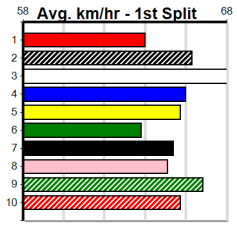

Warrnambool

13 (E1)

9:39PM

(VIC time)

WARRNAMBOOL RACE 13

Distance: 390m, Race Type: Grade 5, Total Prizemoney: $2,925
1st: $1,950, 2nd: $600, 3rd: $300, 4th: $75

BARNEY'S A LAD (4) returned to form with a top 22.68 win here and he just needs an ounce of luck early on. NIMBLE BENNY (7) likes to stay wide in his races and he will keep the pressure on from the outset. OUTSMART (1) won't be too far away

Watchdog Tips: 4 7 1 2 Bet: Win 4

Main race data table with columns: Form, Box, Weight, Dist, Track, Date, Time, BON, Margin, 1st/2nd (Time), PIR, Checked, Comment, W/R, Split 1, S/P, Grade. Includes race details, odds, and winning boxes for 10 races.