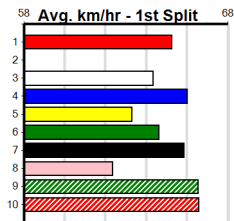

RSN GREY AREAS - WEDNESDAY & FRID

Distance: 390m, Race Type: Mixed 6/7, Total Prizemoney: $2,925
1st: $1,950, 2nd: $600, 3rd: $300, 4th: $75

REIKO TEDESCO (8) was a dazzling 25.73 Geelong winner and he appears to be a nice prospect.
CONROY PARK (5) has a nice turn of foot and she just needs a clear crack at them mid race.
COUNT THE STARS (6) is showing promise

Watchdog Tips: 8 5 6 1 Bet: Win 8

Main table containing 10 race entries. Each entry includes race number, name, date, trainer, odds, and a 'Winning Boxes' table. Race 1: TRUTH TELLER [7] by DORAN'S ASH, $4.50. Race 2: RALPH THE RAT [7] by CRAZY OLD DUCK, $21.00. Race 3: BLOW TORCH [6] by IT'S A BLUSH, $9.00. Race 4: MAGIC MILEY [6] by CHRISTMAS MAGIC, $3.40. Race 5: CONROY PARK [6] BIKS by HAPPY LASS, $7.50. Race 6: COUNT THE STARS [7] by STARLIGHT AMY, $8.00. Race 7: ERIC QUIRK [7] by CLOONA LASS, $21.00. Race 8: REIKO TEDESCO [6] by REIKO MARTINI, $4.80. Race 9: TINKER-LEE [6] Res. by TINKER MARY, $8.00. Race 10: LAURISTON GIRL [6] Res. by DELTA RHODE, $8.00.