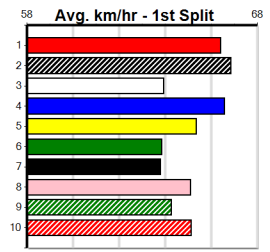

SPORTSBET HT1 (1-4 WINS)

Distance: 450m, Race Type: Restricted Win Heat, Total Prizemoney: $2,925
1st: $1,950, 2nd: $600, 3rd: $300, 4th: $75

THAT'S MY COUSIN (5) is armed with impressive early speed and he will turn for home with a nice break. TAKE THE STEPS (2) was impressive at Horsham two runs back and he can work into the mix mid race. MEMPHIS RAINS (6) goes well here

Watchdog Tips: 5 2 6 1 Bet: Win 5

FENELLA (NSW)[6] Improving type, has early speed, keep safe $4.00
RF Bitch Feb-23 Sire: ALLEN DEED Dam: ELANDA BALE
Trainer: Daniel Gibbons (Avalon)
Winning Distances: < 300m (0) 300 - 399m (0) 400 - 499m (2) 500 - 599m (0) 600 - 699m (0) > 700m (0)
Winning Weights: 25.9(1) 26.2(1)
3rd (5) 26.3 400 GEL R3 09-Dec-24 23.01 22.41 3.00L LADY TEQUILA (22.81) Q/23 . . . . . 8.38 $18.00 M
7th (6) 26.0 400 GEL R2 20-Dec-24 23.52 22.43 6.50L SUNNY BOY (23.07) M/58 . . . . . 8.60 $5.20 M
8th (4) 26.3 425 BEN R2 08-Jan-25 25.49 23.64 19.00 WIZIN WOODHOUSE (24.21) M/478 . . . . . 6.83 $3.20 T3-M
2nd (3) 26.0 390 WBL R1 13-Jan-25 22.59 22.26 3.00L MEMORIES OF ROSE (22.39) M/22 . . . . . SW . . . . . 8.73 $2.50 M
1st (6) 25.9 425 BEN R1 25-Jan-25 24.24 23.86 2.25L PAW QUEBEC (24.39) Q/111 . . . . 6.57 $6.10 M
4th (3) 25.7 390 WBL R2 30-Jan-25 22.68 22.03 4.00L CINDY'S FIRE (22.41) M/22 . . . . . W 8.72 $6.40 X67
1st (5) 26.2 450 WBL R7 10-Feb-25 25.82 25.82 7.00L EAT LESS JUNK (26.28) M/111 . . . . 6.60 $2.60 7
Last 3 wins NOT included above
Prize Best $2655.00
Starts 25.82(5)-10/2/25
Trk/Dts 7-2-1-1
APM 1-1-0-0 2487

TAKE THE STEPS [5] Handy effort two runs back, main danger $4.20
BK Dog Dec-22 Sire: ASTON RUPEE Dam: ZIPPING TIFFANY
Trainer: Garry George (Beulah)
Winning Distances: < 300m (0) 300 - 399m (0) 400 - 499m (4) 500 - 599m (0) 600 - 699m (0) > 700m (0)
Winning Weights: 36.4(3) 37.2(1)
2nd (7) 36.0 450 WBL R6 21-Nov-24 25.46 25.19 4.00L CRACKERJACK TONK (25.19) M/322 . . . . . 6.72 $7.70 RWH
3rd (2) 36.7 525 MEA R1 29-Nov-24 30.58 29.55 10.00 URIAH BALE (29.90) M/222 . . . . . 5.10 $8.50 RWF
4th (1) 36.9 450 BAL R3 11-Dec-24 25.59 24.92 3.5L ASTON BAMFORD (25.36) M/244 . . . . . 6.59 $2.80 RWH
4th (2) 37.0 485 HOR R7 17-Dec-24 27.50 27.12 6.00L DASH EXPRESS (27.12) M/222 . . . . . 6.60 $2.40 5
1st (3) 37.2 485 HOR R6 23-Dec-24 27.87 27.02 0.25L LALA RAPID (27.88) M/311 . . . . . 6.69 $2.70 5
4th (5) 36.8 450 SHP R8 30-Dec-24 25.53 25.00 5.50L GOT THE CASH (25.14) S/554 . . . . . SW . . . . . 6.73 $6.60 RWH
2nd (8) 37.0 410 HOR R5 11-Feb-25 23.29 22.82 7.00L ECO BALE (22.82) M/32 . . . . . 10.36 $3.50 5
4th (2) 37.0 410 HOR R11 14-Feb-25 23.81 23.08 8.50L SHARP THIEF (23.22) M/75 . . . . . 10.74 $3.30 5
Last 3 wins NOT included above
1st (5) 36.4 485 HOR R2 17-Sep-24 27.88 27.44 0.25L MALINFORMATION (27.90) M/111 . . . . . 6.61 $5.20 M
1st (6) 36.4 410 HOR R3 01-Oct-24 23.47 22.85 0.75L MISS PATSY (23.52) Q/22 . . . . . 10.40 $11.30 7
1st (2) 36.4 485 HOR R7 05-Oct-24 27.61 27.61 3.25L INFRA ROCK (27.83) Q/111 . . . . . 6.61 $6.20 X67
Prize Best $12365.00
Starts 25.46(7)-21/11/24
Trk/Dts 14-4-3-3
APM 1-0-1-0 6784