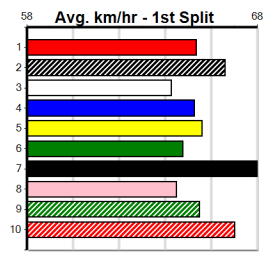

ONE MORE RACE TO GO

Distance: 390m, Race Type: Grade 5, Total Prizemoney: $2,925
1st: $1,950, 2nd: $600, 3rd: $300, 4th: $75

URANA PANDA (7) has been placed in two of three here and she has the speed to make every post a winner. ZOOM BOOM (8) is another with a solid record here and he will get a nice cart across early on. DEVIIOUS (2) can fire fresh

Watchdog Tips: 7 8 2 1 Bet: Win 7

Race card for RESIGN THE PLOW [5]. Includes details on sire (ALLEN DEED), dam (RIXY YA PEST), winning distances, and a box history table. Prize money is $7.50.

Race card for DEVIIOUS [5]. Includes details on sire (ASTON RUPEE), dam (FLYING SMOOTH), winning distances, and a box history table. Prize money is $4.00.

Race card for BUN UNDERCURRENT [5]. Includes details on sire (DROOPYS SYDNEY), dam (GYPSY BUN), winning distances, and a box history table. Prize money is $10.00.

Race card for MISCHIEF MATE [5]. Includes details on sire (BEAST UNLEASHED), dam (MEPUNGA FAME), winning distances, and a box history table. Prize money is $10.00.

Race card for SOMETHING GOOD [5]. Includes details on sire (BEWILDERING), dam (INVICTUS COCO), winning distances, and a box history table. Prize money is $12.00.