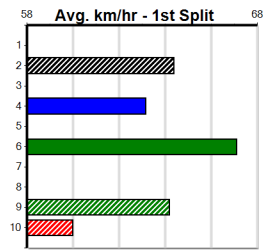

13 RACES TODAY

1

5:29PM

(VIC time)

Distance: 390m, **Race Type:** Maiden, **Total Prizemoney:** $2,535
1st: $1,680, **2nd:** $520, **3rd:** $260, **4th:** $75

WITH THE WIND (6) has been solidly placed in her two runs to date and she has the speed to cross and lead throughout. ALL WHISKEY (4) caught the eye when placed on debut and she will be strong in the run home. DAVE (7) has claims

Watchdog Tips: **6** **4** **7** **1** **Bet:** **Win 6**

Form Box	Wgt	Dist	Track	Date	Time	BON	Margin	1st/2nd (Time)	PIR	Checked	Comment	WR	Split 1	S/P	Grade	
1	ANGRY MAC [M] $7.50															
	Well bred, likely to have trialed here, respect															
	BD Dog Jul-23 Sire: FERNANDO BALE Dam: DOLLY MAC															
	Owner(s): L Edgerton Trainer: Simone Fisher (Lara)															
	Winning Distances: < 300m (0) 300 - 399m (0) 400 - 499m (0) 500 - 599m (0) 600 - 699m (0) > 700m (0)															
	Winning Weights:															
	Box History															
	Last 3 wins NOT included above															
	Prize Best Starts Trk/Dts APM															
	APM															

2	MORaine ELLA [M] $8.00															
	Far from disgraced last time, can run a drum															
	BEBD Bitch May-23 Sire: FERDINAND BOY Dam: MORaine ROSIE															
	Owner(s): MORaine (SYN), G Judd, S Judd Trainer: Glenn Judd (Noorat)															
	Winning Distances: < 300m (0) 300 - 399m (0) 400 - 499m (0) 500 - 599m (0) 600 - 699m (0) > 700m (0)															
	Winning Weights:															
	Box History															
	Last 3 wins NOT included above															
	Prize Best Starts Trk/Dts APM															
	APM															

3	BUSH BIG SHOW [M] $10.00															
	Dam has produced a couple of winners															
	WBD Dog May-23 Sire: ORSON ALLEN Dam: DELLY VEDOVA															
	Owner(s): D Fleming Trainer: Damian Fleming (Alvie)															
	Winning Distances: < 300m (0) 300 - 399m (0) 400 - 499m (0) 500 - 599m (0) 600 - 699m (0) > 700m (0)															
	Winning Weights:															
	Box History															
	Last 3 wins NOT included above															
	Prize Best Starts Trk/Dts APM															
	APM															

4	ALL WHISKEY [M] $4.00															
	Eye catching run on debut, danger with luck															
	BK Bitch May-23 Sire: HOOKED ON SCOTCH Dam: ASTON CHAMPAGN															
	Owner(s): R AND GD (SYN), I Wood, R Smith, A Moore Trainer: Stephen Elsum (Naroghid)															
	Winning Distances: < 300m (0) 300 - 399m (0) 400 - 499m (0) 500 - 599m (0) 600 - 699m (0) > 700m (0)															
	Winning Weights:															
	Box History															
	Last 3 wins NOT included above															
	Prize Best Starts Trk/Dts APM															
	APM															

5	BUSH CIRCUS [M] $8.00															
	Litter mate to the three, watch the betting															
	RF Bitch May-23 Sire: ORSON ALLEN Dam: DELLY VEDOVA															
	Owner(s): D Fleming Trainer: Damian Fleming (Alvie)															
	Winning Distances: < 300m (0) 300 - 399m (0) 400 - 499m (0) 500 - 599m (0) 600 - 699m (0) > 700m (0)															
	Winning Weights:															
	Box History															
	Last 3 wins NOT included above															
	Prize Best Starts Trk/Dts APM															
	APM