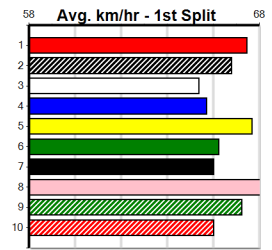

CASSIGN DESIGN

Distance: 450m, Race Type: Mixed 4/5, Total Prizemoney: $3,360
1st: $2,250, 2nd: $690, 3rd: $345, 4th: $75

VILMA BALE (6) is armed with an elite turn of foot and she just needs a clear crack mid race. PAW MANTRA (7) has been smartly placed in both runs here and he will be in the firing line throughout.
YOGEN BALE (4) has a good record here

Watchdog Tips: 6 7 4 1 Bet: Win 6

SHOW CAUSE [4] Great record from inside draws, must keep safe $6.50
Owner(s): G George
Winning Distances: < 300m (0) 300 - 399m (2) 400 - 499m (8) 500 - 599m (0) 600 - 699m (0) > 700m (0)
Trainer: Garry George (Beulah)

PAW XENA (NSW)[5] In form but this is harder, prefer to watch $4.00
Owner(s): B Wheeler
Winning Distances: < 300m (0) 300 - 399m (3) 400 - 499m (7) 500 - 599m (0) 600 - 699m (0) > 700m (0)
Trainer: Mark Delbridge (Balliang)

NATALIE BALE (NSW)[5] Hit or miss early, needs to lead, next time $12.00
Owner(s): B Wheeler
Winning Distances: < 300m (0) 300 - 399m (4) 400 - 499m (5) 500 - 599m (0) 600 - 699m (0) > 700m (0)
Trainer: Rebecca Gibbons (Avalon)

YOGEN BALE (NSW)[4] Class act, can sizzle mid race, major player $7.50
Owner(s): B Wheeler
Winning Distances: < 300m (0) 300 - 399m (1) 400 - 499m (5) 500 - 599m (8) 600 - 699m (0) > 700m (0)
Trainer: Mark Delbridge (Balliang)

MY LADY PANAMA (NSW)[5] Front runner, too much pressure, prefer others $21.00
Owner(s): K Verhagen
Winning Distances: < 300m (0) 300 - 399m (9) 400 - 499m (3) 500 - 599m (0) 600 - 699m (0) > 700m (0)
Trainer: Robert Jehu (Macarthur)

1

2

3

4

5