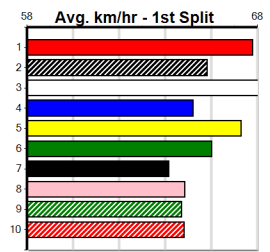

MATKO HIRE

Distance: 390m, Race Type: Mixed 4/5, Total Prizemoney: $3,360
1st: $2,250, 2nd: $690, 3rd: $345, 4th: $75

PAW QUARK (1) returned to form with a top 22.05 win here and he is drawn to repeat the dose.
NINETEEN CRIMES (8) has been luckless since resuming and he can make amends this time around. MIKE ANGELO ZEAL (3) has pace to burn

Watchdog Tips: 1 8 3 7 Bet: Win 1

PAW QUARK (NSW)[4] Returned to form last time, gun draw, yes $3.60
Owner(s): B Wheeler
Winning Distances: < 300m (0) 300 - 399m (4) 400 - 499m (2) 500 - 599m (0) 600 - 699m (0) > 700m (0)
Box History table and Prize Best Starts table included.

NARINGAL MATE [5] Steady since resuming, needs to lift, place $12.00
Owner(s): J Rea
Winning Distances: < 300m (0) 300 - 399m (2) 400 - 499m (3) 500 - 599m (0) 600 - 699m (0) > 700m (0)
Box History table and Prize Best Starts table included.

MIKE ANGELO ZEAL [4] Racing with confidence, early speed, threat $4.60
Owner(s): Cabo (SYN), R Montgomery, C Balaburova
Winning Distances: < 300m (0) 300 - 399m (10) 400 - 499m (2) 500 - 599m (0) 600 - 699m (0) > 700m (0)
Box History table and Prize Best Starts table included.

MOTOR HEAD MAXIM [4] Honest type but this class may test, next time $21.00
Owner(s): D Keane
Winning Distances: < 300m (0) 300 - 399m (7) 400 - 499m (1) 500 - 599m (0) 600 - 699m (0) > 700m (0)
Box History table and Prize Best Starts table included.

CRUISIN' CHERRY [5] Front runner, too much heat in this event, no $9.00
Owner(s): D Keane
Winning Distances: < 300m (0) 300 - 399m (7) 400 - 499m (5) 500 - 599m (0) 600 - 699m (0) > 700m (0)
Box History table and Prize Best Starts table included.