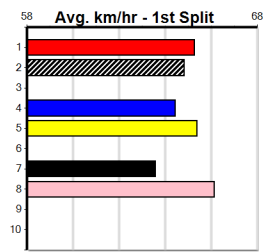

WARRNAMBOOL TO THE MEADOWS HT2

Distance: 450m, Race Type: Grade 5 Heat, Total Prizemoney: $2,925
1st: $1,950, 2nd: $600, 3rd: $300, 4th: $75

ANGRY CHIEF (5) has won three of his past four brilliantly and he appears to be a serious prospect. LEON'S ENTITY (4) owns a smart 25.45 PB here and he is expected to fire fresh. REIKO DAIQUIRI (7) can settle on the speed.

Watchdog Tips: 5 4 7 8 Bet: Win 5

Form Box Wgt Dist Track Date Time BON Margin 1st/2nd (Time) PIR Checked Comment W/R Split 1 S/P Grade

TINKER CONALL [5] Good muster but prefer out wide, next time $16.00
WBD Dog Oct-21 Sire: FERNANDO BALE Dam: GAWKER BALE
Owner(s): C Burns
Winning Distances: < 300m (0) 300 - 399m (4) 400 - 499m (7) 500 - 599m (1) 600 - 699m (0) > 700m (0)
Winning Weights: 33.2(1) 33.4(1) 33.8(1) 34.0(1) 34.2(3) 34.3(1) 34.4(1) 35.0(1) 35.2(1) 35.5(1)
1st (3) 35.2 400 GEL R12 09-Dec-24 22.76 22.41 0.50L PRETTY PANAMA (22.78) M/33 . . . . 8.43 $5.70 5NP
8th (4) 35.1 410 HOR R10 17-Dec-24 24.20 23.14 12.00 PAW GLORY (23.39) M/67 . . . . 10.72 $4.70 5
1st (5) 35.5 390 SHP R11 21-Dec-24 22.23 22.17 4.25L XISAN BALE (22.52) M/11 . . . . 8.45 $5.50 5
7th (2) 35.6 515 SAN R4 26-Dec-24 30.26 28.94 5.00L GIN CHASER (29.92) M/3223 . . . . 5.16 $14.10 5
8th (2) 35.5 400 GEL R10 03-Jan-25 23.52 22.38 13.00 FAST LOVE (22.65) M/58 . . . . 8.56 $8.90 5
5th (2) 35.4 450 WBL R7 09-Jan-25 25.62 24.90 3.25L PAW CHEYENNE (25.41) M/333 . . . . 6.86 $11.30 5
3rd (4) 35.6 450 BAL R5 15-Jan-25 25.70 24.96 4.00L MISS GEORGIE LEE (25.42) M/433 . . SW . 6.73 $11.50 5
5th (7) 35.7 390 BAL R3 20-Jan-25 22.58 22.23 3.00L BLACKPOOL VIPER (22.37) M/65 . . . . 8.71 $3.90 X45
Last 3 wins NOT included above
1st (6) 34.2 450 BAL R8 23-Sep-24 25.73 25.64 3.75L HUGGY WUGGY (25.99) M/111 . . . . 6.65 $2.00 T3-5
1st (7) 34.2 390 BAL R14 17-Oct-24 22.18 22.15 2.00L FINANCIER (22.43) Q/11 . . . . 8.46 $1.70 T3-5
1st (6) 34.4 390 WBL R13 21-Nov-24 22.10 21.81 2.00L SAINT TAY (22.23) Q/22 . . . . 8.56 $8.60 5

Box History
Bx 1st 2nd 3rd 4th 5th 6th 7th 8th
1 3 2 1 1 1 1 1
2 1 1 1 1 1 1 1
3 1 1 2 1 1 1 3
4 1 3 1 1 1 1 1
5 2 2 1 1 1 1
6 3 1 1 1 1 2 1
7 3 2 1 1 1 1 1
8 2 1 2 1 1 3 1
Prize Best $29480.00
Starts 25.37(8)-7/2/24
Trk/Dts 66-12-10-5
APM 5-1-0-0 6091