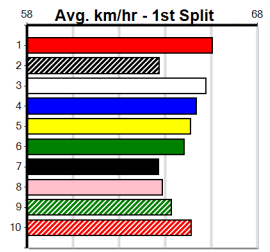

SPORTSBET HT2 (1-4 WINS)

Distance: 450m, Race Type: Restricted Win Heat, Total Prizemoney: $2,925
1st: $1,950, 2nd: $600, 3rd: $300, 4th: $75

PARABOLE RICO (7) was smartly placed here in November and he is expected to fire fresh.
DOONGALLA SHANE (5) was a strong 22.59 Geelong winner and he just needs a little room early on. TRESPASSING (1) is expected to fire fresh.

Watchdog Tips: [7] [5] [1] [4] Bet: Win 7

TRESPASSING [5] Resuming, talented when fit, can threaten $4.60
RF Dog May-22 Sire: ASTON DEE BEE Dam: APPOINTED
Owner(s): A Tullio
Winning Distances: < 300m (0) 300 - 399m (0) 400 - 499m (3) 500 - 599m (1) 600 - 699m (0) > 700m (0)
Winning Weights: 32.8(1) 32.9(1) 33.0(2)
1st (8) 33.0 410 HOR R2 21-May-24 23.45 23.21 1.00L TALKIN' BLUEY (23.50) M/22 . . . SW . . 10.40 $1.80 7
1st (8) 32.8 410 HOR R9 28-May-24 23.30 22.94 4.00L MISS ETIQUETTE (23.57) M/11 . . . . . 10.55 $1.70 6G
1st (4) 33.0 410 HOR R11 04-Jun-24 23.25 22.97 2.00L HARTLEY BALE (23.38) Q/43 . . . SW . . 10.51 $2.30 5
4th (1) 33.1 450 SHP R8 09-Sep-24 25.64 25.01 8.50L LULU'S RIDE (25.07) M/444 . . . . . 6.67 $5.00 RWH
7th (4) 33.3 450 BAL R6 18-Sep-24 25.95 25.18 10.00 RICKY BOBBY RIOT (25.28) M/677 . . . . . 6.74 $13.70 5
8th (7) 33.4 485 HOR R6 22-Oct-24 28.58 27.24 16.00 PARABOLE RICO (27.51) M/788 . . . . . 6.82 $7.70 RW
7th (4) 33.7 485 HOR R6 29-Oct-24 27.97 27.05 7.00L PAW OLYMPIA (27.51) M/475 . . . . . 6.69 $4.60 5
2nd (3) 33.5 500 BEN R8 04-Nov-24 28.42 28.41 0.25L BLACK SERIES (28.41) M/111 . . . . . 6.59 $1.40 T3-5
Last 3 wins NOT included above
1st (2) 32.9 525 MEP R2 28-Feb-24 30.40 30.05 4.75L INTREPID BALE (30.72) Q/1111 . . . . . 5.15 $1.20 M

MIDDLE EARTH [6] Solid record here, early speed, place hope $8.00
F Dog Nov-22 Sire: FERNANDO BALE Dam: MEPUNGA STELLAR
Owner(s): P Byrne
Winning Distances: < 300m (0) 300 - 399m (0) 400 - 499m (2) 500 - 599m (0) 600 - 699m (0) > 700m (0)
Winning Weights: 30.2(1) 31.0(1)
3rd (8) 30.8 450 WBL R7 26-Dec-24 25.88 25.32 6.50L AVIATION (25.45) M/534 . . . . . 6.87 $8.20 7
1st (5) 30.2 450 WBL R3 04-Jan-25 25.54 24.96 0.50L SIR WHIP (25.56) M/222 . . . . . 6.82 $17.70 X67
5th (4) 30.6 450 WBL R5 09-Jan-25 25.65 24.90 9.50L GINA RHODE (25.01) M/545 . . . . . 6.87 $24.10 X67
5th (3) 30.2 390 WBL R4 16-Jan-25 22.81 21.83 12.00 PRISTINE (22.01) M/66 . . . . . 9.10 $7.60 6G
6th (3) 30.2 450 WBL R5 23-Jan-25 26.19 25.16 8.00L SLOW POKE (25.63) M/667 . . . . . 6.98 $16.20 X67
4th (6) 30.8 450 WBL R5 30-Jan-25 25.84 25.23 5.50L FEROCIOUS CANARY (25.47) M/665 . . . . . 7.06 $15.30 X67
3rd (5) 30.9 450 WBL R4 06-Feb-25 26.10 25.11 11.00 BOURNE LICKETY (25.38) M/783 . . . . . 6.92 $12.20 X67
3rd (8) 31.0 450 WBL R9 13-Feb-25 25.75 25.19 2.75L BLUE MOON MARIE (25.57) Q/333 . . . . . 6.80 $11.20 X67
Last 3 wins NOT included above
1st (8) 31.0 410 HOR R2 07-Dec-24 23.49 23.34 3.00L SOLAR TESS (23.68) M/21 . . . . . 10.46 $2.50 M