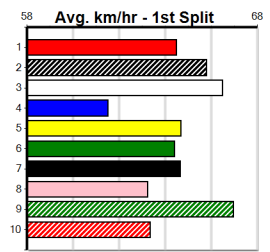

WOOD MOTORCYCLE & MOWER

Distance: 390m, Race Type: Grade 5, Total Prizemoney: $2,925
1st: $1,950, 2nd: $600, 3rd: $300, 4th: $75

GAS MAN (7) has always done his best racing here and he likes to stay wide in his races. FINISH THE ARENA (5) has been dominant in her past two and she can settle near the speed. WILD REPUTATION (4) can come out running.

Watchdog Tips: 7 5 4 1 Bet: Box Quinella 4,5,7 ($10 for 333.33%)

Lucy Jane [5] Never too far away here, must keep safe $7.50
BK Bitch Mar-22 Sire: TOMMY SHELBY Dam: IVY WREN
Owner(s): G Mclauchlan
Trainer: Gary Hunt (Cudgee)

Intuitive [5] Good record here but prefer out wide, risky $8.00
BK Bitch May-21 Sire: ASTON KIMETTO Dam: DISPUTIVE
Owner(s): R Mahony
Trainer: Raymond Mahony (Southern Cro)

Fiery Duel [5] In form but this is harder, place preferred $4.00
F Dog Mar-21 Sire: FERNANDO BALE Dam: IT'S A JEWEL
Owner(s): G Black
Trainer: Anita Gibbons (Lara)

Wild Reputation (NSW)[5] Can come out running, may cause an upset $9.00
FBD Dog Nov-20 Sire: ORSON ALLEN Dam: BROKEN TALENT
Owner(s): G Zraybi
Trainer: Donna Knight (Talbot)

Finish The Arena [5] Dominant in her past two, danger if steps $4.20
F Bitch Jan-22 Sire: ALLEN DEED Dam: RIXY YA PEST
Owner(s): M Keane
Trainer: Mark Keane (Koroit)