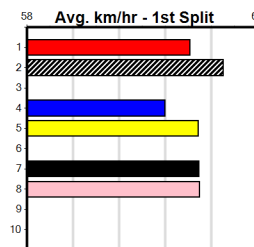

WARRNAMBOOL TO THE MEADOWS HT1

9

8:16PM

(VIC time)

Distance: 450m, Race Type: Grade 5 Heat, Total Prizemoney: $2,925
1st: $1,950, 2nd: $600, 3rd: $300, 4th: $75

ONLY EASY (8) regained some confidence at Shepparton last time and he can go one better tonight. LAMIA NONNA MARY (5) is better than her past few runs and she can make amends. PETE'S ENTITY (2) is expected to fire fresh

Watchdog Tips: **8** **5** **2** **1** **Bet:** Win 8

1

NACHO PROBLEM [5] **Hit or miss early, has the engine, keep safe** **$7.50**

RF Dog May-22 **Sire: FLYING RICCIARDO** **Dam: I'M POPPY** **Trainer: Danielle Smith (Lara)**

Owner(s): D Smith

Winning Distances: < 300m (0) 300 - 399m (0) 400 - 499m (6) 500 - 599m (0) 600 - 699m (0) > 700m (0)

Winning Weights: 30.9(1) 31.1(1) 31.3(1) 31.4(1) 31.7(2)

Run	Time	Dist	Track	Date	Time	BON	Margin	1st/2nd (Time)	PIR	Checked	Comment	WR	Split 1	S/P	Grade
2nd (1)	31.9	460	GEL	R6	25-Oct-24	26.02	25.63	2.00L MOCK FISH (25.89)	M/222	.	.	.	6.58	$58.00	SH
7th (7)	32.0	460	GEL	R8	02-Nov-24	26.22	25.53	8.50L BORACAY STORM (25.63)	M/777	.	.	.	6.67	$125.20	SF
4th (7)	31.2	450	BAL	R11	11-Dec-24	25.57	24.92	3.25L KENSINGTON FLYER (25.36)	M/444	.	.	.	6.67	$7.00	5
1st (7)	31.4	460	GEL	R6	20-Dec-24	26.01	25.94	1.25L PAW ALEXIS (26.08)	Q/111	.	.	.	6.59	$3.10	5
1st (1)	30.9	400	WGL	R4	02-Jan-25	22.65	22.43	1.25L FLEX FOR ME (22.73)	M/11	.	SW	.	8.36	$1.80	SH
3rd (1)	31.4	400	WGL	R9	10-Jan-25	22.75	22.52	3.00L TENSION HEAD (22.54)	M/33	.	.	.	8.44	$4.20	SF
3rd (6)	31.5	485	HOR	R8	28-Jan-25	27.38	26.88	1.5L AWESOME AVENGER (27.29)	M/322	.	.	.	6.60	$5.20	X45
4th (1)	32.3	450	BAL	R8	05-Feb-25	25.76	25.25	6.50L SPEEDY EASY (25.31)	M/354	.	.	.	6.62	$11.80	X45

Last 3 wins NOT included above

1st (7)	31.7	460	GEL	R3	26-Jul-24	26.13	25.91	1.75L PAW WHISTLER (26.24)	M/211	.	.	.	6.64	$4.10	X67H
1st (2)	31.3	450	WBL	R4	08-Aug-24	25.39	25.35	2.25L HOT SAKI (25.55)	Q/111	.	.	.	6.67	$1.70	X67H
1st (4)	31.7	410	HOR	R4	08-Oct-24	23.46	23.26	2.00L NO RESTRICTIONS (23.60)	M/32	.	.	.	10.35	$9.50	5H

Box History

Bx	1st	2nd	3rd	4th	5th	6th	7th	8th
1	1	1	1	1				
2	1	1	1					
3	1			1				
4	1		1	1				
5				1				
6		2	2	1	1	2		
7	2	1	1	1	1		3	
8			2	1	1	1		1

Prize Best Starts Trk/Dts APM: $18630.00, 25.39(2)-8/8/24, 34-6-5-7, 2-1-0-1, 7069