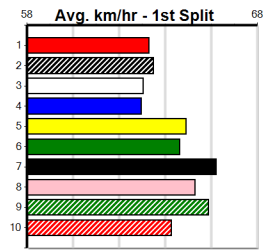

BROAD TREE CARE

Distance: 450m, Race Type: Mixed 6/7, Total Prizemoney: $2,925
1st: $1,950, 2nd: $600, 3rd: $300, 4th: $75

RICOLINA PEARL (1) returned to form with a handy 19.42 Healesville win and she is drawn to get all the breaks. PURPLE SAPPHIRE (4) has been luckless since resuming and she can make amends this time around. BLUE MOON MARIE (7) is showing promise

Watchdog Tips: **1** **4** **7** **8** **Bet:** **Win 1**

Form	Box	Wgt	Dist	Track	Date	Time	BON	Margin	1st/2nd (Time)	PIR	Checked	Comment	WR	Split 1	S/P	Grade

1

RICOLINA PEARL [6] **$3.40**
Impressive win last time, gun draw, yes
BK Bitch Dec-22 Sire: BELLA INFRARED Dam: BELLA RICO Trainer: Luckie Karabitsakos (Pearcedale)
Owner(s): K Juracic
Winning Distances: < 300m (0) 300 - 399m (1) 400 - 499m (1) 500 - 599m (0) 600 - 699m (0) > 700m (0)
Winning Weights: 27.7(1) 27.8(1)

Box	1st	2nd	3rd	4th	5th	6th	7th	8th
1								
2								
3	1		1					
4	1							1
5								
6				1				
7				1				
8								

Prize Best Starts Trk/Dts APM: $2285.00 FSH 7-2-0-1 0-0-0-0 1788

2

PAW LILIBET (NSW)[6] **$12.00**
Form and confidence has tapered off, tested
BK Bitch Jan-23 Sire: BERNARDO Dam: DYNA GARNER Trainer: Mark Delbridge (Balliang)
Owner(s): B Wheeler
Winning Distances: < 300m (0) 300 - 399m (1) 400 - 499m (1) 500 - 599m (0) 600 - 699m (0) > 700m (0)
Winning Weights: 25.6(2)

Box	1st	2nd	3rd	4th	5th	6th	7th	8th
1		1	1					
2				1	1	1		
3	1			1			1	1
4			1		2	1		
5		1	1					
6			2		3			1
7	1	2	1	1				2
8		2		1	1			1

Prize Best Starts Trk/Dts APM: $9425.00 FSTD 34-2-7-5 0-0-0-0 4683

3

AXEL'S RADAR [7] **$16.00**
Does not win enough races, prefer to watch
BK Dog May-22 Sire: FLYING RICCIARDO Dam: I'M POPPY Trainer: Danielle Smith (Lara)
Owner(s): D Smith
Winning Distances: < 300m (0) 300 - 399m (0) 400 - 499m (1) 500 - 599m (0) 600 - 699m (0) > 700m (0)
Winning Weights: 30.6(1)

Box	1st	2nd	3rd	4th	5th	6th	7th	8th
1		1	2	1	1	1		
2					1	1	1	
3					1			1
4		1	1					1
5		2						1
6					1	1	1	1
7						1	1	1
8	1	2				1	1	1

Prize Best Starts Trk/Dts APM: $5045.00 FSH 28-1-6-4 0-0-0-0 2451

4

PURPLE SAPPHIRE [6] **$7.50**
No luck since resuming, can atone, main danger
BK Bitch Jan-22 Sire: SHIMA SHINE Dam: ABSOLUTE RUBY Trainer: Kathleen Boyle (Lethbridge)
Owner(s): K Boyle
Winning Distances: < 300m (0) 300 - 399m (0) 400 - 499m (2) 500 - 599m (0) 600 - 699m (0) > 700m (0)
Winning Weights: 27.2(1) 27.6(1)

Box	1st	2nd	3rd	4th	5th	6th	7th	8th
1								
2								
3				1		2		
4		1						1
5		3	1					
6			1					
7				1				
8							1	1

Prize Best Starts Trk/Dts APM: $4790.00 FSH 26.64(2)-11/7/24 15-2-4-2 1-0-0-0 1322

5

ULTIMATE BLEND [7] **$9.00**
Needs to lead, may get crowded early, risky
BK Bitch Apr-23 Sire: AUSSIE INFRARED Dam: FRANK'S GIRL Trainer: Matthew Lanigan (Rowsley)
Owner(s): S Philp
Winning Distances: < 300m (0) 300 - 399m (0) 400 - 499m (1) 500 - 599m (0) 600 - 699m (0) > 700m (0)
Winning Weights: 25.4(1)

Box	1st	2nd	3rd	4th	5th	6th	7th	8th
1	1							
2		1						
3		1						
4			1					
5								
6					1			
7			1	1				
8								

Prize Best Starts Trk/Dts APM: $2650.00 FSTD 8-1-2-2 0-0-0-0 2004