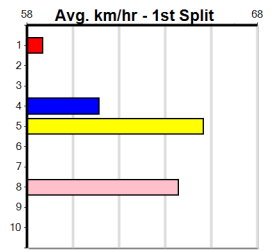

PADDY WANTS PATS

Distance: 450m, Race Type: Maiden, Total Prizemoney: $2,535
1st: $1,680, 2nd: $520, 3rd: $260, 4th: $75

MOONLIGHT MILLER (1) showed improvement when placed at Geelong and he is drawn to get all the breaks. ASGARI BOY (5) was far from disgraced on debut and he will be much better for the run. ASTON GIRL (8) won't be too far away

Watchdog Tips: 1 5 8 6 Bet: Box Quinella 1,5,8 ($10 for 333.33%)

MOONLIGHT MILLER [M] $3.60
Breeders: BK Dog Jun-23
Sire: COSMIC RUMBLE Dam: MY GIRL KIZZY
Trainer: Matthew Lanigan (Rowsley)
Winning Distances: < 300m (0) 300 - 399m (0) 400 - 499m (0) 500 - 599m (0) 600 - 699m (0) > 700m (0)
Winning Weights:
5th (5) 30.3 485 HOR R1 31-Dec-24 28.41 27.51 4.75L BLACK REALITY (28.08) S/425 . . . 6.89 $2.90 M
6th (8) 30.3 485 HOR R3 06-Jan-25 28.41 27.25 10.00 NITROUS (27.73) S/556 . . . 6.91 $3.60 M
2nd (2) 30.8 460 GEL R2 15-Feb-25 26.37 26.17 2.00L BENGAL BEAST (26.25) S/632 . . . 6.94 $9.60 M
Last 3 wins NOT included above
Box History: Bx 1st 2nd 3rd 4th 5th 6th 7th 8th
1 1
2 1
3
4
5 1
6
7
8 1
Prize Best $320.00 FSH
Starts 3-0-1-0
Trk/Dts 0-0-0-0
APM 320

LEKTRA HOPPER [M] $8.00
Breeders: BK Dog Jul-23
Sire: SENNACHIE Dam: LEKTRA RAINBOW
Trainer: Sharon Bradley (Toolong)
Winning Distances: < 300m (0) 300 - 399m (0) 400 - 499m (0) 500 - 599m (0) 600 - 699m (0) > 700m (0)
Winning Weights:
Last 3 wins NOT included above
Box History: Bx 1st 2nd 3rd 4th 5th 6th 7th 8th
1
2
3
4
5
6
7
8
Prize Best $0 FSH
Starts 0-0-0-0
Trk/Dts 0-0-0-0
APM 0

STARBOARD STAR [M] $7.50
Breeders: BK Dog Jul-23
Sire: SENNACHIE Dam: LEKTRA RAINBOW
Trainer: Philip Lenehan (Toolong)
Winning Distances: < 300m (0) 300 - 399m (0) 400 - 499m (0) 500 - 599m (0) 600 - 699m (0) > 700m (0)
Winning Weights:
Last 3 wins NOT included above
Box History: Bx 1st 2nd 3rd 4th 5th 6th 7th 8th
1
2
3
4
5
6
7
8
Prize Best $0 FSH
Starts 0-0-0-0
Trk/Dts 0-0-0-0
APM 0

MORAINE QUINN [M] $16.00
Breeders: WBK Bitch Jan-23
Sire: HOOKED ON SCOTCH Dam: MORAINE IZZY
Trainer: Glenn Judd (Noorat)
Winning Distances: < 300m (0) 300 - 399m (0) 400 - 499m (0) 500 - 599m (0) 600 - 699m (0) > 700m (0)
Winning Weights:
6th (3) 27.0 450 BAL R2 06-Nov-24 27.23 25.30 14.00 BIG BOSS GIBLET (26.25) M/336 . . . 6.83 $26.10 M
5th (1) 27.6 450 BAL R1 18-Nov-24 26.58 25.44 12.00 MAXIMUM REED (25.80) M/455 . . . 6.85 $3.00 T3-M
5th (7) 27.2 390 SHP R1 21-Nov-24 23.13 22.13 7.50L CATCH A COD (22.63) S/66 . . . 8.96 $4.10 T3-M
5th (7) 27.0 425 BEN R1 27-Nov-24 24.83 24.03 12.00 BLACK SKY (24.03) M/355 . SW . 6.82 $16.10 T3-M
3rd (7) 27.1 390 BAL R2 18-Jan-25 22.78 22.22 5.00L HOOKED ON JING (22.43) M/33 . . . 8.79 $6.20 T3-M
5th (3) 26.9 390 WBL R1 30-Jan-25 22.87 22.03 7.00L PAW QUEBEC (22.41) M/76 . . . 9.03 $20.80 M
3rd (1) 26.9 390 BAL R1 08-Feb-25 22.90 22.06 3.00L LADY BOMBSHELL (22.69) M/63 . . . 8.81 $2.40 M
3rd (5) 27.2 390 WBL R1 13-Feb-25 22.81 21.93 2.50L ASTON CASTLE (22.64) M/75 . . . 9.04 $40.80 M
Last 3 wins NOT included above
Box History: Bx 1st 2nd 3rd 4th 5th 6th 7th 8th
1 3 1
2 1 1
3 1 1
4
5 1 1
6
7 1 1 3 1
8
Prize Best $1385.00 FSTD
Starts 16-0-0-6
Trk/Dts 0-0-0-0
APM 887