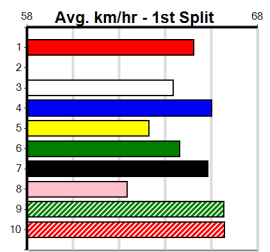

RSN GREY AREAS - WEDNESDAY & FRIDAY

Distance: 390m, Race Type: Mixed 6/7, Total Prizemoney: $2,925
1st: $1,950, 2nd: $600, 3rd: $300, 4th: $75

REIKO TEDESCO (8) was a dazzling 25.73 Geelong winner and he appears to be a nice prospect.
CONROY PARK (5) has a nice turn of foot and she just needs a clear crack at them mid race.
COUNT THE STARS (6) is showing promise

Watchdog Tips: 8 5 6 1 Bet: Win 8

TRUTH TELLER [7] Resuming, showed promise last prep, respect $4.50
WBK Dog Oct-22 Sire: HOOKED ON SCOTCH Dam: DORAN'S ASH
Owner(s): K Boyle Trainer: Kathleen Boyle (Lethbridge)
Winning Distances: < 300m (0) 300 - 399m (1) 400 - 499m (0) 500 - 599m (0) 600 - 699m (0) > 700m (0)
Winning Weights: 33.3(1)
1st (1) 33.3 390 BAL R9 13-Dec-24 22.31 22.19 6.50L DAD'S PLUM SAUCE (22.75) Q/11 SW 8.29 $2.30 M
3rd (8) 33.3 390 BAL R3 18-Dec-24 22.52 22.07 6.50L SNOWBALL ONE (22.07) S/33 8.41 $9.10 X67
2nd (3) 33.3 400 GEL R10 27-Dec-24 22.88 22.48 2.25L LEVIATHAN (22.73) M/11 8.42 $5.50 X67
7th (3) 33.0 390 BAL R11 01-Jan-25 22.89 21.97 9.00L BLACK SANDY (22.27) Q/35 W 8.42 $8.60 X67H

RALPH THE RAT [7] Find this harder than his racing to date, tested $21.00
BK Dog Feb-23 Sire: KURO KISMET Dam: CRAZY OLD DUCK
Owner(s): G Marshman Trainer: Garry Marshman (Heathmere)
Winning Distances: < 300m (0) 300 - 399m (1) 400 - 499m (0) 500 - 599m (0) 600 - 699m (0) > 700m (0)
Winning Weights: 36.2(1)
1st (2) 36.2 305 MTG R2 23-Jan-25 18.00 18.00 1.00L HUSKY SING (18.08) 0 SAMP 5.94 $3.20 M
2nd (4) 36.3 400 MTG R11 30-Jan-25 23.72 23.12 4.00L RED TO BURN (23.44) 11.19 $5.50 RW

BLOW TORCH [6] Improving type but may get crowded early on $9.00
BK Dog Mar-23 Sire: ASTON RUPEE Dam: IT'S A BLUSH
Owner(s): G Black Trainer: Lisa Delbridge (Balliang)
Winning Distances: < 300m (0) 300 - 399m (0) 400 - 499m (2) 500 - 599m (0) 600 - 699m (0) > 700m (0)
Winning Weights: 31.3(1) 31.5(1)
4th (4) 31.3 400 GEL R1 06-Dec-24 23.03 22.31 7.50L MAV REIKO (22.50) Q/33 8.69 $74.00 MF
7th (2) 31.3 400 GEL R10 27-Dec-24 23.63 22.48 13.00 LEVIATHAN (22.73) Q/45 8.74 $18.20 X67
6th (8) 31.4 400 GEL R9 10-Jan-25 23.48 22.42 11.00 FIRST TRAIN OUT (22.75) M/67 8.74 $38.60 X67H
1st (8) 31.3 400 GEL R3 17-Jan-25 22.98 22.51 0.75L GUNAI HURRICANE (23.02) M/11 SW 8.49 $27.00 X67
2nd (1) 31.2 390 WBL R3 23-Jan-25 22.33 21.97 2.00L RESIGN THE PLOW (22.20) Q/22 8.60 $7.40 X67H
3rd (6) 31.2 390 WBL R3 30-Jan-25 22.74 22.03 4.50L BLACK SANDY (22.44) M/33 9.03 $41.80 X67F
8th (5) 31.4 450 BAL R2 05-Feb-25 26.24 25.25 12.00 FADE TO BLACK (25.42) M/588 V3 6.78 $39.60 X67
3rd (2) 31.2 390 WBL R3 13-Feb-25 22.51 21.93 3.5L PAW CALGARY (22.27) M/33 8.97 $8.10 6G
1st (5) 31.5 400 GEL R1 28-Nov-24 23.01 22.55 4.00L GUNAI MAVERICK (23.29) M/11 8.46 $11.60 MH