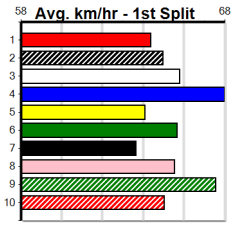

JVDM GREEN LIGHT ON PODCAST

Distance: 350m, Race Type: Grade 5 T3, Total Prizemoney: $1,530
1st: $1,000, 2nd: $320, 3rd: $160, 4th: $50

6
11:53AM
(VIC time)

BRUTAL POWER (3) should get room to wind up soon after box rise with a wide runner drawn outside and he may prove hard to hold out. DESTINI PALADIN (4) has met some speedy types in his last few and he can be prominent throughout.

Watchdog Tips: **3** **4** **5** **1** **Bet:** **Win 3**