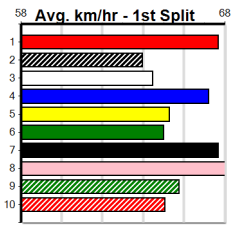

GREYHOUND ADOPTION PROGRAM

Distance: 300m, Race Type: Grade 5 T3, Total Prizemoney: $1,530
1st: $1,000, 2nd: $320, 3rd: $160, 4th: $50

11

1:27PM

(VIC time)

MINH GEORGY (5) was a solid all the way winner here 3 starts back and he may only need to step on terms to salute in this. ASTON COOPER (1) will find this much easier than his recent racing and he is drawn to challenge here.

Watchdog Tips:

5

1

3

7

Bet:

Win 5

Main table containing race details for 10 greyhounds, including names (e.g., ASTON COOPER, LENAGHAN), trainers, race dates, and performance statistics. Includes 'Winnings Boxes' sub-tables for each race.