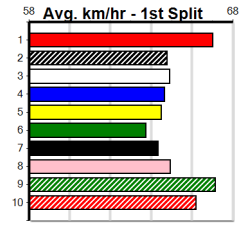

SPORTSBET NOBODY DOES IT EASIER

Distance: 300m, Race Type: Grade 5 T3, Total Prizemoney: $1,530
1st: $1,000, 2nd: $320, 3rd: $160, 4th: $50

12
1:42PM
(VIC time)

HAMMER (5) can explode once into full stride in his races and he may only need an ounce of luck at box rise to salute here. LALA TURBO (4) will find this a bit easier than his most recent racing and he could make his presence felt.

Watchdog Tips: **5** **4** **7** **1** **Bet:** **Win 5**