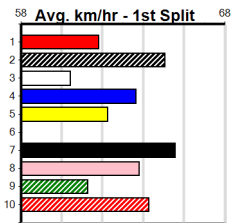

SPORTSBET BS RESPONSIBLY

Distance: 300m, Race Type: Tier 3 - Maiden, Total Prizemoney: $1,530
1st: $1,000, 2nd: $320, 3rd: $160, 4th: $50

1

10:25AM
(VIC time)

FEEL THE RAGE (6) has shown plenty of talent in his good placings to date and he looks like the one to beat in this. THERMAL SPARK (7) can set the tempo early here and she could be in front for a long way. GREEK SNIPER (4) has claims as well.

Watchdog Tips: **6** **7** **4** **2** **Bet:** **Box Quinella 4,6,7 ($10 for 333.33%)**