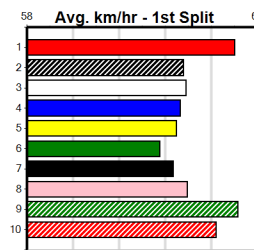

SPORTSBET NOBODY DOES IT EASIER

Distance: 300m, Race Type: Grade 5 T3, Total Prizemoney: $1,530
1st: $1,000, 2nd: $320, 3rd: $160, 4th: $50

HAMMER (5) can explode once into full stride in his races and he may only need an ounce of luck at box rise to salute here. LALA TURBO (4) will find this a bit easier than his most recent racing and he could make his presence felt.

Watchdog Tips: 5 4 7 1 Bet: Win 5

HAPPY BUDDHA [5] Biks Drawn to race on the speed throughout, threat. $7.00
Owner(s): heathcote park red nine syn (SYN), J Chilcott, L Forde, W Owen, T Byrne
Trainer: Julie Chilcott (Heathcote)
Box History table and Prize Best Starts table included.

INTER CYBORG [5] Showed speed in his good win here 3 back, respect. $8.00
Owner(s): V Johnson
Trainer: Steve Kaltzis (Shady Creek)
Box History table and Prize Best Starts table included.

ZIPPING VELMA (NSW)[5] Likely to be in the back half early here, tested. $26.00
Owner(s): Hallinan Hallinan (SYN), M Hallinan, F Hallinan
Trainer: Robert Camilleri (Lara)
Box History table and Prize Best Starts table included.

LALA TURBO [5] Find this easier than his recent racing, danger. $4.40
Owner(s): C Roberts
Trainer: Catherine Roberts (Terang)
Box History table and Prize Best Starts table included.

HAMMER [5] Can explode once fully balanced, hard to hold out. $5.50
Owner(s): SEE THE DREAM (SYN), S Buccilli, B Buccilli
Trainer: Kate Gorman (Tanjil South)
Box History table and Prize Best Starts table included.