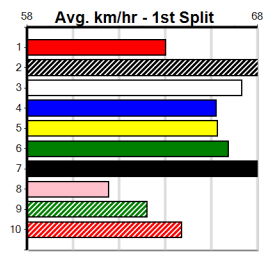

MONTROSE IGA LIQUOR

5 11:34AM

(VIC time)

Distance: 350m, Race Type: Grade 5 T3, Total Prizemoney: $1,530
1st: $1,000, 2nd: $320, 3rd: $160, 4th: $50

MYALL MANNERED (3) can explode once fully balanced in his races and he may prove hard to hold out in this. THAI BUTTERFLY (6) showed good speed in her solid last start win and she could be prominent throughout again here.

Watchdog Tips: 3 6 5 2 Bet: Box Quinella 3,5,6 ($10 for 333.33%)

ARCHER TWO (SA) [5] May get buried back early in this, needs luck. $10.00
BD Dog May-22 Sire: WORM BURNER Dam: CAWBOURNE ZEBRA Trainer: Dean Millier (Pakenham)
Winning Distances: < 300m (0) 300 - 399m (2) 400 - 499m (1) 500 - 599m (2) 600 - 699m (0) > 700m (0)
Winning Weights: 32.2(1) 33.2(1) 33.5(1) 34.1(1) 34.3(1)
Box History table and Prize Best Starts Trk/Dts APM

BEAR LEE BANDIT [5] Can wind up mid race in his races, threat if steps $8.00
BK Dog Feb-20 Sire: BLACK BEAR LEE Dam: INMATE Trainer: Adele Powell (Stanhope)
Winning Distances: < 300m (0) 300 - 399m (16) 400 - 499m (3) 500 - 599m (0) 600 - 699m (0) > 700m (0)
Winning Weights: 34.4(1) 34.5(1) 34.6(1) 34.9(1) 35.0(3) 35.3(1) 35.5(3) 35.6(3) 35.7(2) 35.8(1) 36.0(1) 36.1(1)
Box History table and Prize Best Starts Trk/Dts APM

MYALL MANNERED [5] Can explode once filly balanced, hard to hold out. $3.20
RF Dog Feb-21 Sire: ORSON ALLEN Dam: SPOT ON CINTA Trainer: Phillip Vogelzang (Mansfield)
Winning Distances: < 300m (0) 300 - 399m (4) 400 - 499m (1) 500 - 599m (3) 600 - 699m (0) > 700m (0)
Winning Weights: 32.4(1) 32.6(1) 32.7(1) 32.8(1) 32.9(1) 33.1(2) 33.3(1)
Box History table and Prize Best Starts Trk/Dts APM

WHY NOT BARNEY [5] Can be a bit too slow early, place looks best. $15.00
RF Dog Sep-20 Sire: BERNARDO Dam: WHY NOT GINGER Trainer: Leigh Carter (Devon Meadows)
Winning Distances: < 300m (0) 300 - 399m (3) 400 - 499m (5) 500 - 599m (0) 600 - 699m (0) > 700m (0)
Winning Weights: 30.3(1) 30.5(1) 31.0(1) 31.4(1) 31.6(1) 31.7(2) 32.0(1)
Box History table and Prize Best Starts Trk/Dts APM

KING PLUM [5] Good turn of foot once balanced, chance with luck. $3.60
BK Dog Feb-23 Sire: BEAST UNLEASHED Dam: SUMMER LOVIN' Trainer: Gary Edwards (Broadford)
Winning Distances: < 300m (0) 300 - 399m (3) 400 - 499m (0) 500 - 599m (0) 600 - 699m (0) > 700m (0)
Winning Weights: 30.9(2) 31.0(1)
Box History table and Prize Best Starts Trk/Dts APM