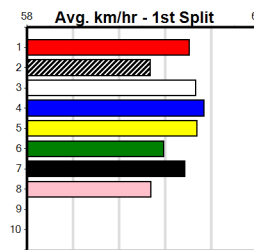

JASON McKEOWN PHOTOGRAPHY

Distance: 300m, Race Type: Tier 3 - Grade 6, Total Prizemoney: $1,530
1st: $1,000, 2nd: $320, 3rd: $160, 4th: $50

SILVERTREE BEN (8) has recorded explosive wins in his last 2 starts here and he looks hard to hold out again today. RHOSWEN (3) is resuming today after a few months out of racing but she has the talent to challenge if fully fit.

Watchdog Tips: 8 3 7 4 Bet: Trifecta 8/3,7/3,4,5,7 ($10 - 166.67%)

Form Box Wgt Dist Track Date Time BON Margin 1st/2nd (Time) PIR Checked Comment W/R Split 1 S/P Grade

KRAKEN CASPER [6] *** SCRATCHED *** $12.00
Owner(s): J Whybrow
Winning Distances: < 300m (0) 300 - 399m (1) 400 - 499m (1) 500 - 599m (0) 600 - 699m (0) > 700m (0)
Box History table and Prize Best Starts table included.

REDEEMER BELLE [6] $15.00
Shown speed in her last couple but this looks hard
Owner(s): D Smith
Winning Distances: < 300m (0) 300 - 399m (2) 400 - 499m (0) 500 - 599m (0) 600 - 699m (0) > 700m (0)
Box History table and Prize Best Starts table included.

RHOSWEN [6] $5.00
Resuming, can race on the speed, danger if fit.
Owner(s): A Garratt
Winning Distances: < 300m (0) 300 - 399m (2) 400 - 499m (0) 500 - 599m (0) 600 - 699m (0) > 700m (0)
Box History table and Prize Best Starts table included.

HALF MAC [6] $10.00
Met some handy ones in his last few, keep safe.
Owner(s): GLENORE (SYN), G Fullerton, N Fullerton, K Fullerton, D Fullerton, J Somerville
Winning Distances: < 300m (0) 300 - 399m (2) 400 - 499m (0) 500 - 599m (0) 600 - 699m (0) > 700m (0)
Box History table and Prize Best Starts table included.

BLUER THAN BLUE [6] $8.00
Good turn of foot once balanced, cannot dismiss.
Owner(s): M Roberts
Winning Distances: < 300m (0) 300 - 399m (1) 400 - 499m (1) 500 - 599m (0) 600 - 699m (0) > 700m (0)
Box History table and Prize Best Starts table included.