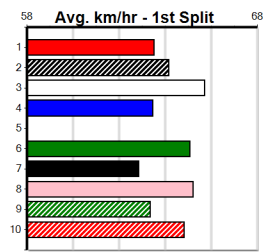

RSN GREY AREAS - WEDNESDAY & FRIDAY

2

10:40AM

(VIC time)

Distance: 350m, Race Type: Tier 3 - Maiden, Total Prizemoney: $1,530
1st: $1,000, 2nd: $320, 3rd: $160, 4th: $50

LADY'S MANTLE (7) has been smartly placed in 2 of her 3 starts to date and she looks like the one to beat today. JAY'S GIRL (3) can race on the speed form the outset and she looks set to be prominent throughout in this.

Watchdog Tips: **7** **3** **2** **4** **Bet:** **Quinella 2/7 ($10 for 1000%)**

1

SLEEK MACHINE [M] **May get buried back early in this, needs luck.** **$10.00**

BK Dog Aug-21 Sire: AUSSIE INFRARED Dam: JUST SIMPLE Trainer: Jason Stemmer (Bangholme)

Owner(s): J Stemmer
Winning Distances: < 300m (0) 300 - 399m (0) 400 - 499m (0) 500 - 599m (0) 600 - 699m (0) > 700m (0)

Winning Weights:

Run	Age	Sex	Dist	Track	Date	Time	BOB	Margin	1st/2nd (Time)	PIR	Checked	Comment	W/R	Split 1	S/P	Grade
7th	(7)		30.3	300	HVL	R1	27-Nov-24	17.71	16.81	7.50L MY MATE TRINNY (17.22)	M/6			4.16		$96.30 M
7th	(8)		30.2	300	HVL	R1	02-Dec-24	17.58	16.80	4.75L TIMBER JACK (17.26)	M/7			4.17		$37.90 M
6th	(2)		30.1	300	HVL	R1	17-Dec-24	17.79	17.06	4.00L BABY SHAKA (17.53)	M/5			4.20		$57.50 M
5th	(6)		30.1	300	HVL	R1	13-Jan-25	17.83	16.95	7.00L MT. VIEW AMOUR (17.37)	M/7			4.24		$10.80 M
5th	(7)		30.1	300	HVL	R2	22-Jan-25	17.49	16.88	9.00L HIGHLAND SAL (16.88)	M/3			4.06		$56.30 M
6th	(3)		30.5	300	HVL	R1	29-Jan-25	17.86	17.09	4.50L MT. VIEW RAW (17.56)	S/6			4.28		$13.10 M
7th	(2)		30.6	300	HVL	R1	12-Feb-25	17.72	16.75	11.00 WHIZBANG JOSIE (16.98)	S/7			4.40		$20.60 M
3rd	(4)		30.1	300	HVL	R1	18-Feb-25	17.47	16.83	5.50L ZINZAN PAPER (17.11)	S/5			4.32		$20.60 M

Last 3 wins NOT included above

Box History

Bx	1st	2nd	3rd	4th	5th	6th	7th	8th
1								
2						1	1	
3								1
4			1					
5								1
6					1			
7					1		1	1
8								2

Prize Best $160.00
Starts 21.44(3)-20/10/24
Trk/Dts 12-0-0-1
APM 1-0-0-0
160

2

SUMMER HAIL [M] **Handy placings here in her last 2 starts, chance.** **$2.60**

BK Bitch Feb-23 Sire: BEAST UNLEASHED Dam: SUMMER LOVIN' Trainer: David Plumridge (Scoresby)

Owner(s): D Plumridge
Winning Distances: < 300m (0) 300 - 399m (0) 400 - 499m (0) 500 - 599m (0) 600 - 699m (0) > 700m (0)

Winning Weights:

Run	Age	Sex	Dist	Track	Date	Time	BOB	Margin	1st/2nd (Time)	PIR	Checked	Comment	W/R	Split 1	S/P	Grade
6th	(4)		27.6	350	HVL	R1	05-Jan-25	20.13	19.08	9.00L CLYDE (19.52)	M/4			6.72		$27.60 M
5th	(6)		27.3	400	WGL	R3	31-Jan-25	23.55	22.29	11.00 HERE COMES JOJO (22.80)	S/75			8.88		$82.20 M
5th	(7)		26.9	425	BEN	R3	05-Feb-25	24.85	23.94	6.00L JACKPOT CASH (24.45)	S/654			7.01		$2.80 M
3rd	(6)		26.6	350	HVL	R2	12-Feb-25	19.77	19.42	2.50L IRON BLOOD (19.61)	M/2			6.64		$9.20 M
2nd	(7)		26.1	300	HVL	R1	14-Feb-25	17.16	16.83	1.75L ELLEN ROSE (17.04)						$6.80 T3-M

Last 3 wins NOT included above

Box History

Bx	1st	2nd	3rd	4th	5th	6th	7th	8th
1								
2								
3								
4						1		
5								1
6			1		1			
7		1			1			
8								

Prize Best $480.00
Starts 19.77(6)-12/2/25
Trk/Dts 5-0-1-1
APM 2-0-0-1
480