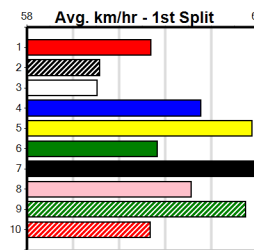

CENTRAL SCAFFOLDS

4

Distance: 300m, Race Type: Grade 5 T3, Total Prizemoney: $1,530
1st: $1,000, 2nd: $320, 3rd: $160, 4th: $50

11:19AM

(VIC time)

CLASSIC WYNSTAN (7) was a solid winner from this exact box 4 starts back before some tougher racing in his last 3 starts and he can return to the winners list today. ROSE OPAL (8) showed speed in her last start win and she looks like the danger here.

Watchdog Tips: **7** **8** **5** **3** **Bet:** Box Quinella 5,7,8 ($10 for 333.33%)

1

LITTLE WHIP (NSW)[5] **Comes into calculations from this draw.** **$8.00**

BK Bitch Apr-22 Sire: FERNANDO BALE Dam: LUCKY WHIP Trainer: Pasquale Derubeis (Cape Woola)

Owner(s): P Derubeis
Winning Distances: < 300m (0) 300 - 399m (8) 400 - 499m (0) 500 - 599m (0) 600 - 699m (0) > 700m (0)

Winning Weights: 22.8(1) 23.1(1) 23.2(1) 23.3(2) 23.5(2) 24.4(1)

Box	1st	2nd	3rd	4th	5th	6th	7th	8th
1	1							
2		1						
3	1	1	2					
4	1	1		1	1			
5	2						1	3
6								1
7	3		1		1			1
8		2	1					1

Prize Best Starts Trk/Dts APM: $10490.00, 16.85(4)-9/10/24, 35-8-5-4, 21-7-5-4, 4292

2

HARTLAND PRINCE [5] ***** SCRATCHED ***** **$99.00**

BK Dog Mar-22 Sire: ASTON DUKE Dam: TREY SMIDGE Trainer: Jye Formosa (Heathcote) ENG BAL 2025-02-24

Owner(s): B Evans
Winning Distances: < 300m (0) 300 - 399m (5) 400 - 499m (2) 500 - 599m (0) 600 - 699m (0) > 700m (0)

Winning Weights: 29.8(1) 30.1(1) 30.3(1) 30.5(1) 30.9(2) 31.6(1)

Box	1st	2nd	3rd	4th	5th	6th	7th	8th
1	2		5	3	5			1
2	4	2	2	2	2			2
3	2	1	3	1	1	1	2	1
4	2	1	1	1	3			
5	1		2		1	2	1	
6			1	1	2	1	1	
7		4	1	2	3	4		1
8	1	2	2	4				4

Prize Best Starts Trk/Dts APM: $14546.25, 17.07(5)-27/2/24, 87-7-13-9, 10-0-1-1, 4303

3

MAN OF ACTION [5] **Good all the way win here last start, can threaten** **$8.50**

BK Dog Aug-21 Sire: BARCIA BALE Dam: STACEY KEEPING Trainer: Jack Clarke (Creswick)

Owner(s): J Clarke
Winning Distances: < 300m (0) 300 - 399m (4) 400 - 499m (0) 500 - 599m (0) 600 - 699m (0) > 700m (0)

Winning Weights: 30.4(1) 30.5(1) 30.7(1) 31.7(1)

Box	1st	2nd	3rd	4th	5th	6th	7th	8th
1	1	1	1	2	1			
2								1
3	1		1	1	1	1	1	
4	1		2	2	1			1
5				1				1
6					1	1	3	
7	1				1	1		1
8				1				2

Prize Best Starts Trk/Dts APM: $5390.00, 16.96(7)-12/2/25, 35-4-1-3, 19-3-0-2, 2771

4

INTERCEPT QUEEN [5] **Can show good mid race pace in her races, place.** **$10.00**

BEF Bitch Jan-22 Sire: WOW Dam: GAMMA BALE Trainer: Colin Goodman (Maiden Gully)

Owner(s): C Goodman
Winning Distances: < 300m (0) 300 - 399m (2) 400 - 499m (2) 500 - 599m (0) 600 - 699m (0) > 700m (0)

Winning Weights: 26.6(1) 26.7(1) 27.1(2)

Box	1st	2nd	3rd	4th	5th	6th	7th	8th
1	1				1	2		2
2		1					1	
3	2	2	2	2				
4	1	2	1		4			1
5	1	2	1	1	1			1
6		2	2	5				
7	1	1	1		1	3		
8	1		2					1

Prize Best Starts Trk/Dts APM: $11165.00, 17.19(4)-19/7/24, 50-4-9-10, 7-2-0-0, 2183

5

STEFKA [5] **Met some speedy ones in recent times, chance here.** **$4.20**

BEF Bitch Nov-21 Sire: FERNANDO BALE Dam: HOT CHARMOLA Trainer: Elise Knott (Carnegie)

Owner(s): E Knott
Winning Distances: < 300m (0) 300 - 399m (3) 400 - 499m (0) 500 - 599m (0) 600 - 699m (0) > 700m (0)

Winning Weights: 23.9(1) 24.3(1) 24.4(1)

Box	1st	2nd	3rd	4th	5th	6th	7th	8th
1				1	1		1	
2		1	1	1				
3			2	1				
4				1				
5					1	1		
6	1		2	1				
7	1	1	2			1		2
8	1	1	1					1

Prize Best Starts Trk/Dts APM: $6880.00, 16.98(4)-18/2/25, 28-3-3-9, 9-1-0-2, 598