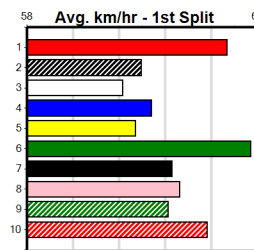

GORSKI ENGINEERING

Distance: 300m, Race Type: Grade 5 T3, Total Prizemoney: $1,530
1st: $1,000, 2nd: $320, 3rd: $160, 4th: $50

ELLIOTT NESS (1) was solidly placed from this draw last start and he looks hard to hold out in a race of this nature. NO MANNERS (5) will find this easier than his most recent racing and he could challenge with any luck at box rise.

Watchdog Tips: 1 5 7 2 Bet: Win 1

ELLIOTT NESS [5] Solid placing from this draw last start, go close. $3.60
BKW Dog May-19 Sire: FERNANDO BALE Dam: UP HILL JILL Trainer: Garry Johnson (Chum Creek)
Winning Distances: < 300m (0) 300 - 399m (10) 400 - 499m (8) 500 - 599m (0) 600 - 699m (0) > 700m (0)
Winning Weights: 27.9(1) 28.2(1) 28.8(1) 28.9(2) 29.0(2) 29.1(1) 29.2(2) 29.4(5) 29.5(1) 29.8(1) 30.4(1)
Box History table and Prize Best Starts table included.

FIRE ANT [5] Handy placings here in 2 of her last 3, threat. $5.50
BK Bitch Nov-21 Sire: GET IT GIZMO Dam: MISS FIREBIRD Trainer: Cheryl Pirani (Boronia)
Winning Distances: < 300m (0) 300 - 399m (1) 400 - 499m (2) 500 - 599m (0) 600 - 699m (0) > 700m (0)
Winning Weights: 26.7(1) 26.8(1) 26.9(1)
Box History table and Prize Best Starts table included.

SAM'S BOY [5] Good Ballarat placing 2 starts back, must respect. $10.00
BKW Dog Jun-21 Sire: ORSON ALLEN Dam: QUEENIE JEAN Trainer: Trevor Whitford (Willow Grove)
Winning Distances: < 300m (0) 300 - 399m (3) 400 - 499m (6) 500 - 599m (0) 600 - 699m (0) > 700m (0)
Winning Weights: 30.8(1) 31.1(1) 31.3(1) 31.5(1) 31.6(1) 31.9(1) 32.3(1) 32.6(1) 32.9(1)
Box History table and Prize Best Starts table included.

SONS OF TOM [5] Drawn to find too much trouble here, needs luck. $15.00
BK Dog Jun-21 Sire: ASTON KIMETTO Dam: CHOCHLIK Trainer: Thomas Currie (Drouin)
Winning Distances: < 300m (0) 300 - 399m (3) 400 - 499m (3) 500 - 599m (0) 600 - 699m (0) > 700m (0)
Winning Weights: 35.7(1) 35.8(1) 36.0(2) 36.2(2)
Box History table and Prize Best Starts table included.

NO MANNERS [5] Find this easier than his last few, major player. $4.20
BK Dog Mar-22 Sire: FERAL FRANKY Dam: MANNERS MATTER Trainer: Ronald Wood (Warragul)
Winning Distances: < 300m (0) 300 - 399m (6) 400 - 499m (0) 500 - 599m (0) 600 - 699m (0) > 700m (0)
Winning Weights: 29.2(1) 29.3(1) 29.5(2) 29.7(1) 30.5(1)
Box History table and Prize Best Starts table included.