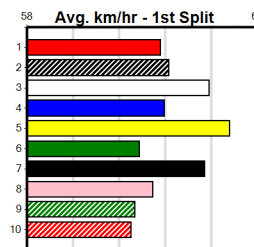

MR HUMMER LIMOS (1-2 WINS)

7

12:14PM

(VIC time)

Distance: 350m, Race Type: Tier 3 - Restricted Win, Total Prizemoney: $1,530
1st: $1,000, 2nd: $320, 3rd: $160, 4th: $50

BARKLY STREET (7) can explode once into full stride and he may prove hard to hold out with an ounce of luck in running. WHITE IVERSON (2) was a good all the way winner here last start and he can challenge again.

Watchdog Tips: 7 2 5 3 **Bet:** Win 7

Form Box	Wgt	Dist	Track	Date	Time	BON	Margin	1st/2nd (Time)	PIR	Checked	Comment	WR	Split 1	S/P	Grade
1															
SUGAR ROO [7]															
Met some speedy types in her last few, respect. $8.50															
BK Bitch Mar-22 Sire: SHIMA SHINE Dam: SUGAR SPICE Trainer: Natasha Fullerton (Long Gully)															
Owner(s): S Flower															
Winning Distances: < 300m (0) 300 - 399m (1) 400 - 499m (0) 500 - 599m (0) 600 - 699m (0) > 700m (0)															
Winning Weights: 25.3(1)															
3rd (3)	25.2	300	HVL	R1	10-Jul-24	17.49	16.99	4.00L REGAL PHONIC (17.22)	M/5				4.09	$5.60	T3-M
1st (7)	25.3	300	HVL	R1	18-Jul-24	17.31	16.95	1.00L OBVIOUS (17.36)	M/3				4.06	$5.90	T3-M
3rd (8)	25.3	350	HVL	R2	31-Jul-24	20.04	19.20	1.00L RIPPED MIKADO (19.98)	Q/3				6.73	$35.80	X67
5th (4)	25.3	390	BAL	R3	25-Aug-24	23.02	22.06	6.00L ELPHICK BALE (22.62)	Q/12		SW W		8.60	$7.60	T3-7
5th (4)	25.8	390	SHP	R9	05-Sep-24	22.77	22.17	6.50L HAMMER (22.32)	M/34				8.65	$30.60	T3-7
3rd (2)	24.8	300	HVL	R3	22-Jan-25	17.52	16.88	2.25L MIDNIGHT SHIMMER (17.36)	M/5				4.26	$3.00	7
5th (8)	24.9	390	SHP	R10	06-Feb-25	22.88	22.15	4.75L SMALL MERCIES (22.55)	S/56				8.69	$15.40	T3-7
4th (6)	25.0	300	HVL	R3	16-Feb-25	17.17	16.48	3.25L SILVERTREE BEN (16.94)	Q/14				3.99	$66.60	X67
Last 3 wins NOT included above															
Prize Best Starts Trk/Dts APM															

Form Box	Wgt	Dist	Track	Date	Time	BON	Margin	1st/2nd (Time)	PIR	Checked	Comment	WR	Split 1	S/P	Grade
2															
WHITE IVERSON [6]															
Good all the way win here last start, major player $3.00															
F Dog Oct-22 Sire: FERAL FRANKY Dam: ZIPPING ABILENE Trainer: Chris Armstrong (Hoppers Crossi)															
Owner(s): M Chapple															
Winning Distances: < 300m (0) 300 - 399m (2) 400 - 499m (0) 500 - 599m (0) 600 - 699m (0) > 700m (0)															
Winning Weights: 31.4(1) 32.1(1)															
6th (7)	31.7	450	BAL	R6	18-Jan-25	26.57	25.46	15.00 LUNA'S GIRL (25.59)	M/667				6.92	$17.70	T3-7
6th (4)	32.4	400	GEL	R11	21-Jan-25	23.77	22.66	13.00 MANDOLIN STORM (22.90)	M/67				8.84	$33.80	7
ST (-)	32.1	300	HVL	R7	26-Jan-25	17.22		7.00L Trial Cleared	M/33		3of4		3.98		ST
3rd (5)	32.3	300	HVL	R3	29-Jan-25	17.53	17.09	4.50L KIANI STAR (17.22)	M/4				4.07	$8.80	7
7th (5)	32.4	460	GEL	R7	04-Feb-25	27.27	26.46	12.00 KING CHERRY (26.46)	M/667				6.92	$104.00	X67
6th (4)	32.0	450	WBL	R7	10-Feb-25	26.49	25.82	10.00 FENELLA (25.82)	M/667				6.76	$62.90	7
3rd (2)	32.3	350	HVL	R7	12-Feb-25	19.72	19.42	4.50L RICOLINA PEARL (19.42)	M/4				6.71	$19.90	X67
1st (2)	32.1	350	HVL	R3	18-Feb-25	19.94	19.52	0.50L BALDO (19.96)	Q/1				6.66	$1.40	7
Last 3 wins NOT included above															
Prize Best Starts Trk/Dts APM