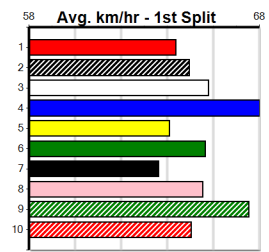

JVDM GREEN LIGHT ON PODCAST

Distance: 350m, Race Type: Grade 5 T3, Total Prizemoney: $1,530
1st: $1,000, 2nd: $320, 3rd: $160, 4th: $50

BRUTAL POWER (3) should get room to wind up soon after box rise with a wide runner drawn outside and he may prove hard to hold out. DESTINI PALADIN (4) has met some speedy types in his last few and he can be prominent throughout.

Watchdog Tips: 3 4 5 1 Bet: Win 3

MR. FRANKIE LEE [5] Gun draw, good mid race pace, can threaten. $8.00
F Dog Feb-23 Sire: KOBLENZ Dam: MISS MOLLY LEE
Owner(s): LECCHINO SYND (SYN), N Lecchino, S Lecchino, N Lecchino
Trainer: Nick Lecchino (Lethbridge)

ARCHER EIGHT (SA)[5] Showed speed in smart placing last start, respect. $12.00
BK Dog Jan-23 Sire: CURRAJONG KID Dam: CAWBOURNE ZEBRA
Owner(s): J Archer
Trainer: Brad Sands (Pakenham)

BRUTAL POWER (SA)[5] Gets room to wind up in this, hard to hold out. $4.20
WBK Dog Jan-21 Sire: HOOKED ON SCOTCH Dam: LOVE MADE ME
Owner(s): E Knott
Trainer: Elise Knott (Carnegie)

DESTINI PALADIN [5] Met some speedy types in recent times, danger. $5.50
WBK Dog Sep-21 Sire: DESTINI FIREBALL Dam: DESTINI CATALINA
Owner(s): RIVERWALK (SYN), A Palmer, J Rinaldi, E Rinaldi
Trainer: Paul Ellul (Noble Park North)

ERUDITE BALE (NSW)[5] Can show good mid race pace in her races, chance. $3.40
BK Bitch Feb-22 Sire: BARCIA BALE Dam: IYLEE BALE
Owner(s): B Wheeler
Trainer: Robert Camilleri (Lara)

1

2

3

4

5