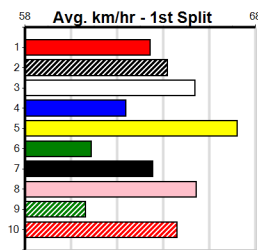

Distance: 300m, Race Type: Tier 3 - Grade 7, Total Prizemoney: $1,530
1st: $1,000, 2nd: $320, 3rd: $160, 4th: $50

MAURITIAN NITRO (1) showed speed in his good Warrnambool placing last start and he is drawn to make every post a winner today. TINY BIT SPOILT (5) has the speed to overcome his tough draw and he could be right in the finish here.

Watchdog Tips: 1 5 7 3 **Bet:** Win 1

1	MAURITIAN NITRO (NSW) [7] $4.20
	BK Dog Apr-23 Sire: NITRO BURST Dam: LIZ'S SNIPER Trainer: Margery Quick (Haddon)
	Owner(s): L Marie Winning Distances: < 300m (0) 300 - 399m (1) 400 - 499m (0) 500 - 599m (0) 600 - 699m (0) > 700m (0)
	Winning Weights: 34.3(1)
	3rd (3) 34.4 300 HVL R1 29-Dec-24 17.33 16.51 4.25L MIKADO JEWEL (17.04) M/1 4.01 $12.00 M
	2nd (5) 34.2 410 HOR R1 06-Jan-25 23.92 22.89 11.00 PAW SAKAKIBURA (23.21) M/22 10.33 $32.10 M
	1st (8) 34.3 390 BAL R2 13-Jan-25 22.70 22.08 4.00L SUPER SEALANT (22.97) M/11 8.60 $3.70 T3-M
	4th (7) 34.0 390 BAL R10 18-Jan-25 22.93 22.22 4.75L PYRENEES PRINCE (22.62) M/44 SW 8.82 $11.20 T3-7
	4th (5) 34.2 390 BAL R10 27-Jan-25 22.78 22.25 7.00L THUNDERSTONE (22.32) M/33 8.72 $10.50 T3-7
	5th (8) 33.8 390 BAL R9 08-Feb-25 22.91 22.06 13.00 NO GOOD (22.06) M/22 8.49 $8.10 7
2nd (6) 33.8 390 WBL R5 17-Feb-25 22.55 22.12 1.25L PAW VALENTINA (22.47) Q/11 8.60 $7.90 7	
Last 3 wins NOT included above	
Box History	
Bx	1st 2nd 3rd 4th 5th 6th 7th 8th
1	
2	
3	1
4	
5	1 1
6	1
7	1 1
8	1 1
Prize Best	$2200.00
Starts	17.33(3)-29/12/24
Trk/Dts	7-1-2-1
APM	1-0-0-1 1834

2	AEROPLANE ARROW [7] $7.00
	BD Bitch Mar-23 Sire: BERNARDO Dam: AEROPLANE ANNIE Trainer: Shane Wetzels (Northwood)
	Owner(s): WETZEL (SYN), S Wetzels, H Wetzels Winning Distances: < 300m (0) 300 - 399m (1) 400 - 499m (0) 500 - 599m (0) 600 - 699m (0) > 700m (0)
	Winning Weights: 23.9(1)
	4th (7) 24.1 390 SHP R2 25-Nov-24 22.69 22.02 8.00L FORGIVENESS (22.15) M/44 8.72 $53.40 M
	1st (1) 23.9 390 SHP R3 09-Dec-24 22.45 21.77 2.50L BRIELLE (22.62) Q/11 W 8.44 $3.50 M
	2nd (1) 23.9 390 SHP R2 12-Dec-24 22.55 21.78 2.50L GOLD HARADA (22.39) Q/11 8.51 $2.60 7
	8th (4) 23.9 390 SHP R2 21-Dec-24 22.87 22.17 9.00L FOUR PIES SAINT (22.25) Q/88 8.81 $6.10 7
	7th (1) 24.3 390 SHP R4 02-Jan-25 23.33 22.20 9.50L BONE SHAKER (22.67) M/87 9.05 $6.50 T3-7
	8th (2) 24.3 390 SHP R9 09-Jan-25 22.92 22.20 6.00L SUGAR SHINE (22.53) M/88 9.07 $11.30 7
8th (2) 24.6 350 HVL R5 22-Jan-25 20.29 19.73 6.00L BANORA POINT (19.89) M/6 6.75 $24.20 X67	
7th (6) 24.8 390 SHP R3 30-Jan-25 23.33 22.30 10.00 MAJOR BASIL (22.64) M/66 8.76 $10.30 7	
Last 3 wins NOT included above	
Box History	
Bx	1st 2nd 3rd 4th 5th 6th 7th 8th
1	1 1
2	1
3	
4	
5	
6	1
7	
8	1
Prize Best	$2075.00
Starts	FSTD
Trk/Dts	8-1-1-0
APM	0-0-0-0 1245