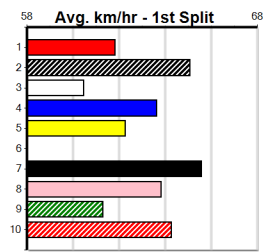

1
10:25AM

(VIC time)

Distance: 300m, Race Type: Tier 3 - Maiden, Total Prizemoney: $1,530
1st: $1,000, 2nd: $320, 3rd: $160, 4th: $50

FEEL THE RAGE (6) has shown plenty of talent in his good placings to date and he looks like the one to beat in this. THERMAL SPARK (7) can set the tempo early here and she could be in front for a long way. GREEK SNIPER (4) has claims as well.

Watchdog Tips: **6** **7** **4** **2** **Bet:** Box Quinella 4,6,7 ($10 for 333.33%)

Form Box Wgt Dist Track Date Time BON Margin 1st/2nd (Time) PIR Checked Comment W/R Split 1 S/P Grade

LADY TEELA [M] Steady placing here last start but looks unlikely. **$26.00**
BK Bitch Oct-22 Sire: FLYING RICCIARDO Dam: ZIPPING POPPY Trainer: Judy Brereton (Tanjil South)
Owner(s): Eye Candy (SYN), C Wilk, K Gorman
Winning Distances: < 300m (0) 300 - 399m (0) 400 - 499m (0) 500 - 599m (0) 600 - 699m (0) > 700m (0)
Winning Weights:
7th (4) 24.2 400 WGL R1 13-Sep-24 24.29 22.67 13.00 GRAND BAZAAR (23.41) M/53 . . . . 8.87 $20.10 M
7th (8) 24.0 300 HVL R1 20-Sep-24 17.90 16.86 11.00 APRIL OH ZEAL (17.16) M/3 . . . . 4.15 $4.30 M
6th (7) 24.1 435 SLE R1 25-Sep-24 26.35 24.88 15.00 FOREIGN CURRENCY (25.32) M/355 . . . . 5.49 $32.90 M
5th (2) 24.7 435 SLE R1 16-Oct-24 25.57 24.34 13.00 ASTON PAYCHECK (24.69) M/445 . . . . 5.32 $67.80 M
6th (2) 24.7 400 GEL R1 21-Oct-24 23.49 22.57 9.00L MISS GEORGIE LEE (22.87) M/34 . . . . 8.62 $23.10 M
8th (5) 24.9 300 HVL R1 25-Oct-24 18.12 16.95 13.00 ESPECIAL YOGI (17.28) M/6 . . . . 4.08 $91.10 T3-M
8th (5) 24.6 435 SLE R3 30-Oct-24 27.18 24.81 30.00 PANUMBA CHA CHA (25.09) M/888 . . V10 . . 5.79 $81.40 M
2nd (1) 25.0 300 HVL R1 18-Feb-25 17.44 16.83 4.75L ZINZAN PAPER (17.11) Q/3 . . . . 4.13 $23.60 M
Last 3 wins NOT included above
Box History: Bx 1st 2nd 3rd 4th 5th 6th 7th 8th
1 1
2 1 1 1
3
4
5
6
7
8
Prize Best $320.00
Starts 17.44(1)-18/2/25
Trk/Dts 9-0-1-0
APM 3-0-1-0 320

FILL THE TANK [M] Good turn of foot once balanced, can threaten. **$6.50**
BK Dog Sep-22 Sire: MY REDEEMER Dam: HARPER'S GIRL Trainer: Michael Bewley (Pentland Hills)
Owner(s): L Bean
Winning Distances: < 300m (0) 300 - 399m (0) 400 - 499m (0) 500 - 599m (0) 600 - 699m (0) > 700m (0)
Winning Weights:
7th (6) 29.3 390 WBL R1 23-Jan-25 23.03 21.97 9.00L KEY PHILOSOPHY (22.43) M/13 . . . . 8.67 $20.20 M
6th (4) 29.3 390 WBL R1 30-Jan-25 22.92 22.03 7.50L PAW QUEBEC (22.41) M/55 . . . . 8.78 $7.20 M
3rd (2) 29.3 390 WBL R3 03-Feb-25 22.85 22.16 2.25L PANAMA REBEL (22.69) M/44 . . . . 8.85 $1.60 M
4th (6) 29.4 390 BAL R1 10-Feb-25 23.01 22.09 5.50L SPICY SEDUCTION (22.65) M/44 . . SW . . 8.67 $2.10 T3-M
Last 3 wins NOT included above
Box History: Bx 1st 2nd 3rd 4th 5th 6th 7th 8th
1
2 1
3
4
5
6 1 1
7
8
Prize Best $210.00
Starts FSH
Trk/Dts 4-0-0-1
APM 0-0-0-0 210