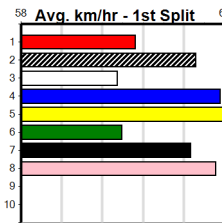

SPORTSBET HT3

Distance: 600m, Race Type: Grade 5 Heat, Total Prizemoney: $10,095
1st: $6,800, 2nd: $2,095, 3rd: $1,050, 4th: $150

5

8:00PM
(VIC time)

ORLI BALE (2) can pounce on the arm and should be carving out elite sectionals along the way.
PAW KILTER (1) continues to elevate his racing and is drawn to get the gun run. REITERATE (5) is a top class performer.

Watchdog Tips: 2 1 5 8 **Bet:** Win 2

Form	Box	Weight	Dist	Track	Date	Time	BON	Margin	1st/2nd (Time)	PIR	Checked	Comment	W/R	Split 1	S/P	Grade	Winning Boxes							
1 PAW KILTER (NSW)[5] <i>Rising in class but is flying at present, danger.</i>																	$7.00							
Trainer: Mark Delbridge (Balliang)																	<table border="1"> <tr><th>1</th><th>2</th><th>3</th><th>4</th><th>5</th><th>6</th><th>7</th><th>8</th></tr> <tr><td></td><td>1</td><td></td><td></td><td></td><td></td><td>2</td><td>1</td></tr> <tr><td>Prize</td><td colspan="7"></td><td>$22,975.00</td></tr> <tr><td>Best</td><td colspan="7"></td><td>34.83</td></tr> <tr><td>Starts</td><td colspan="7"></td><td>21-4-1-6</td></tr> <tr><td>Trk/Dst</td><td colspan="7"></td><td>1-1-0-0</td></tr> <tr><td>APM</td><td colspan="7"></td><td>$19811</td></tr> </table>							
Owner(s): B Wheeler																								
2 ORLI BALE (NSW)[5] <i>Elite sprinter, can land on the arm, hard to catch</i>																	$2.00							
Trainer: Correy Grenfell (Anakie)																	<table border="1"> <tr><th>1</th><th>2</th><th>3</th><th>4</th><th>5</th><th>6</th><th>7</th><th>8</th></tr> <tr><td>2</td><td>5</td><td>2</td><td></td><td></td><td>4</td><td>2</td><td>3</td></tr> <tr><td>Prize</td><td colspan="7"></td><td>$156,240.00</td></tr> <tr><td>Best</td><td colspan="7"></td><td>35.04</td></tr> <tr><td>Starts</td><td colspan="7"></td><td>73-18-15-14</td></tr> <tr><td>Trk/Dst</td><td colspan="7"></td><td>1-0-0-0</td></tr> <tr><td>APM</td><td colspan="7"></td><td>$40068</td></tr> </table>							
Owner(s): C Grenfell																								
3 ASTON REEVES [5] <i>Meets some fast ones here, will need luck</i>																	$51.00							
Trainer: Mark McClelland (Lovely Banks)																	<table border="1"> <tr><th>1</th><th>2</th><th>3</th><th>4</th><th>5</th><th>6</th><th>7</th><th>8</th></tr> <tr><td></td><td>1</td><td>1</td><td></td><td></td><td></td><td></td><td>1</td></tr> <tr><td>Prize</td><td colspan="7"></td><td>$16,715.00</td></tr> <tr><td>Best</td><td colspan="7"></td><td>FSH</td></tr> <tr><td>Starts</td><td colspan="7"></td><td>19-3-4-5</td></tr> <tr><td>Trk/Dst</td><td colspan="7"></td><td>0-0-0-0</td></tr> <tr><td>APM</td><td colspan="7"></td><td>$10116</td></tr> </table>							
Owner(s): R Borda																								
4 PAW FABIAN (NSW)[5] <i>Can settle on the speed, last 50m a concern.</i>																	$15.00							
Trainer: Correy Grenfell (Anakie)																	<table border="1"> <tr><th>1</th><th>2</th><th>3</th><th>4</th><th>5</th><th>6</th><th>7</th><th>8</th></tr> <tr><td>2</td><td></td><td></td><td>1</td><td>1</td><td></td><td></td><td>1</td></tr> <tr><td>Prize</td><td colspan="7"></td><td>$18,595.00</td></tr> <tr><td>Best</td><td colspan="7"></td><td>34.80</td></tr> <tr><td>Starts</td><td colspan="7"></td><td>18-5-2-2</td></tr> <tr><td>Trk/Dst</td><td colspan="7"></td><td>1-0-0-1</td></tr> <tr><td>APM</td><td colspan="7"></td><td>$13819</td></tr> </table>							
Owner(s): B Wheeler																								
5 REITERATE [5] <i>Class performer, can threaten with even luck</i>																	$5.00							
Trainer: Jeffrey Britton (Anakie)																	<table border="1"> <tr><th>1</th><th>2</th><th>3</th><th>4</th><th>5</th><th>6</th><th>7</th><th>8</th></tr> <tr><td>2</td><td>1</td><td>2</td><td>2</td><td></td><td></td><td></td><td>1</td></tr> <tr><td>Prize</td><td colspan="7"></td><td>$73,045.00</td></tr> <tr><td>Best</td><td colspan="7"></td><td>34.17</td></tr> <tr><td>Starts</td><td colspan="7"></td><td>32-8-8-3</td></tr> <tr><td>Trk/Dst</td><td colspan="7"></td><td>8-3-3-0</td></tr> <tr><td>APM</td><td colspan="7"></td><td>$20114</td></tr> </table>							
Owner(s): J Sharp																								
6 OAKLYN BALE (NSW)[5] <i>Racing well in weaker races, place looks best</i>																	$41.00							
Trainer: Samantha Grenfell (Anakie)																	<table border="1"> <tr><th>1</th><th>2</th><th>3</th><th>4</th><th>5</th><th>6</th><th>7</th><th>8</th></tr> <tr><td>2</td><td>1</td><td>1</td><td>1</td><td></td><td></td><td></td><td></td></tr> <tr><td>Prize</td><td colspan="7"></td><td>$13,295.00</td></tr> <tr><td>Best</td><td colspan="7"></td><td>FSTD</td></tr> <tr><td>Starts</td><td colspan="7"></td><td>46-5-7-7</td></tr> <tr><td>Trk/Dst</td><td colspan="7"></td><td>0-0-0-0</td></tr> <tr><td>APM</td><td colspan="7"></td><td>$6859</td></tr> </table>							
Owner(s): B Wheeler																								
7 DIVINE NATURE (SA)[5] <i>Box 1 aided in top win last time, keep safe</i>																	$8.50