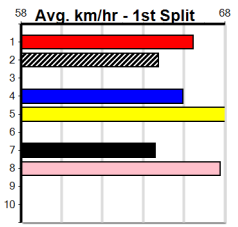

SPORTSBET AUSTRALIAN CUP CONSOLA

Distance: 525m, Race Type: Special Event, Total Prizemoney: $15,250
1st: $10,000, 2nd: $3,000, 3rd: $1,500, 4th: $750

9

9:30PM

(VIC time)

SMOOTH PLANE (5) is one of the best sprinters in the game and can either lead or come off the speed to win. PAW UTILITY (4) can really explode through the middle section of his races. FRED ROSE (2) is the ultimate professional.

Watchdog Tips: **5** **4** **2** **7** **Bet:** **Trifecta 5/4/2,7,8 ($10 - 333.33%)**