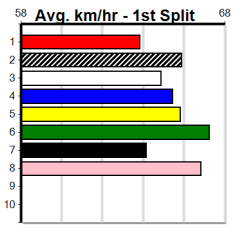

GORSKI TRUCK & TRAILER

Distance: 525m, Race Type: Grade 5, Total Prizemoney: $8,785
1st: $5,900, 2nd: $1,820, 3rd: $915, 4th: $150

SHIMA TIME (8) can make mistakes in his races but if is fully focused he would be winning this.
QUEEN KIMETTO (4) has returned to her best form and can race on the speed. COPPER'S LEGACY (1) can charge home into the placings.

Watchdog Tips: **8** **4** **1** **6** **Bet:** Trifecta 8/1,4,6/1,4,6 ($10 - 166.67%)