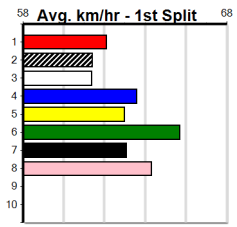

RSN GREY AREAS - WEDNESDAY & FRID

Distance: 525m, Race Type: Mixed 6/7, Total Prizemoney: $8,785
1st: $5,900, 2nd: $1,820, 3rd: $915, 4th: $150

1
6:40PM
(VIC time)

ASTON BARTON (1) continues to improve with each run and from the gun draw looks the one to beat. DOONGALLA DON (4) shows promise and once fully balanced has a good motor. PAW HARRIS (8) is back to a more suitable distance.

Watchdog Tips: **1** **4** **8** **2** **Bet:** **Win 1**