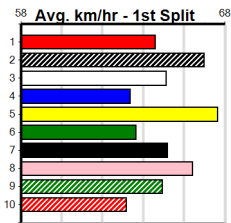

GRV VICBRED MAIDEN SERIES FINAL

Distance: 525m, Race Type: Maiden Final, Total Prizemoney: $21,150
1st: $15,000, 2nd: $4,000, 3rd: $2,000, 4th: $150

TRIBECA (5) ran faster than any of the Australian cup semi-finalists in is scorching 29.72 semi win and only bad luck stands in his way of another victory. WITHOUT A TRACE (1) chased hard in her gutsy heat placing and looks a solid place bet.

Watchdog Tips: 5 1 2 3 Bet: Trifecta 5/1,2,3/1,2,3 ($10 - 166.67%)

Main table containing 10 race entries. Each entry includes horse name, form, weight, distance, track, date, time, BON, Margin, 1st/2nd (Time), PIR, Checked, Comment, W/R, Split 1, S/P, Grade, Winning Boxes, and a detailed description of the horse's performance and trainer information.