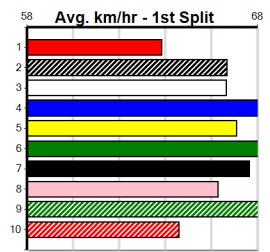

SPORTSBET AUSTRALIAN CUP FINAL

Distance: 525m, Race Type: S/E Group 1, Total Prizemoney: $441,000
1st: $300,000, 2nd: $80,000, 3rd: $40,000, 4th: $21,000

MEPUNGA TULLY (4) only needs to begin on equal terms and she should be able to cross and lead and it would take something special to run her down. EXCAVATION (5) can get a nice cart behind the tope elect. TIM ZOO (8) last two wins have been super.

Watchdog Tips: 4 5 8 1 Bet: Win 4

Race 1: ZIPPING HOPKINS (NSW)[3] Powerful type, ideal draw, must for top 4 SRM. $16.00. Includes dog details, winning distances, weights, and box history.

Race 2: CANYA ALL CLASS (NSW)[4] Huge run here last week but prefer drawn wide. $6.00. Includes dog details, winning distances, weights, and box history.

Race 3: VINCENT BALE (NSW)[1] V8 engine, needs to step on terms, keep safe. $5.50. Includes dog details, winning distances, weights, and box history.

Race 4: MEPUNGA TULLY [1] Every chance to lead here, the one to catch. $3.80. Includes dog details, winning distances, weights, and box history.

Race 5: EXCAVATION [2] Gun speedster, regular G1 performer, danger. $4.40. Includes dog details, winning distances, weights, and box history.