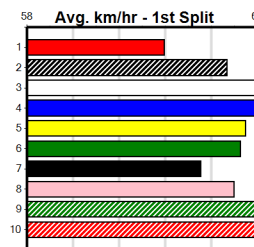

SPORTSBET ROOKIE REBEL FINAL

Distance: 600m, Race Type: S/E Group 1, Total Prizemoney: $113,500
1st: $75,000, 2nd: $22,000, 3rd: $11,000, 4th: $5,500

STOMPING (5) only needs to begin on even terms and he can settle behind likely leader WARM COCKLES (3) and prove too strong in the run home. PALAWA KING (1) is one of the best performed stayers we have seen in recent times.

Watchdog Tips: 5 3 1 7 Bet: Win 5

Race card for PALAWA KING (NSW)[3]. Superstar stayer, can charge home into a place. $7.00. Includes owner, sire, dam, winning distances, and a detailed box history table.

Race card for ETHANOL VOLUME [3]. Risky at box rise, can move wide, tested. $10.00. Includes owner, sire, dam, winning distances, and a detailed box history table.

Race card for WARM COCKLES [5]. Can set a fast pace initially, big danger. $6.50. Includes owner, sire, dam, winning distances, and a detailed box history table.

Race card for SHAKE IT OFF [5]. Wide runner, will need to lead, place best. $12.00. Includes owner, sire, dam, winning distances, and a detailed box history table.

Race card for STOMPING [3]. Racing in career best form, hard to beat. $3.50. Includes owner, sire, dam, winning distances, and a detailed box history table.