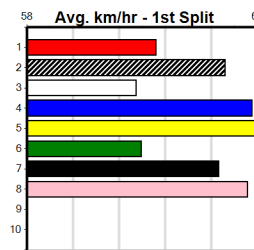

5

8:00PM

(VIC time)

Distance: 600m, Race Type: Grade 5 Heat, Total Prizemoney: $10,095
1st: $6,800, 2nd: $2,095, 3rd: $1,050, 4th: $150

ORLI BALE (2) can pounce on the arm and should be carving out elite sectionals along the way.
PAW KILTER (1) continues to elevate his racing and is drawn to get the gun run. REITERATE (5) is a top class performer.

Watchdog Tips: [2] [1] [5] [8] Bet: Win 2

PAW KILTER (NSW)[5] Rising in class but is flying at present, danger. $7.00
Owner(s): B Wheeler
Winning Distances: < 300m (0) 300 - 399m (0) 400 - 499m (1) 500 - 599m (2) 600 - 699m (1) > 700m (0)
Box History table and Prize Best Starts Trk/Dts APM

ORLI BALE (NSW)[5] Elite sprinter, can land on the arm, hard to catch $2.00
Owner(s): C Grenfell
Winning Distances: < 300m (0) 300 - 399m (0) 400 - 499m (6) 500 - 599m (12) 600 - 699m (0) > 700m (0)
Box History table and Prize Best Starts Trk/Dts APM

ASTON REEVES [5] Meets some fast ones here, will need luck $51.00
Owner(s): R Borda
Winning Distances: < 300m (0) 300 - 399m (0) 400 - 499m (1) 500 - 599m (2) 600 - 699m (0) > 700m (0)
Box History table and Prize Best Starts Trk/Dts APM

PAW FABIAN (NSW)[5] Can settle on the speed, last 50m a concern. $15.00
Owner(s): B Wheeler
Winning Distances: < 300m (0) 300 - 399m (0) 400 - 499m (2) 500 - 599m (3) 600 - 699m (0) > 700m (0)
Box History table and Prize Best Starts Trk/Dts APM

REITERATE [5] Class performer, can threaten with even luck $5.00
Owner(s): J Sharp
Winning Distances: < 300m (0) 300 - 399m (0) 400 - 499m (1) 500 - 599m (1) 600 - 699m (5) > 700m (1)
Box History table and Prize Best Starts Trk/Dts APM