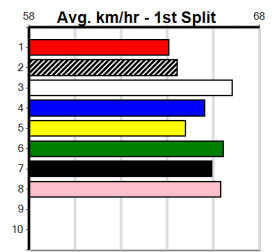

SPORTSBET HT1

Distance: 600m, Race Type: Grade 5 Heat, Total Prizemoney: $10,095
1st: $6,800, 2nd: $2,095, 3rd: $1,050, 4th: $150

CANYA NITRATE (4) was a brilliant 29.38 Sandown Park winner last week and should have no problem with the step up in distance. PAW IKE (5) needs luck in his races but when in the clear he can match it with most.

Watchdog Tips: 4 5 3 8 Bet: Box Quinella 3,4,5 ($10 for 333.33%)

Race 1: YUM CHA JACK [5] Rising in class and distance, prefer others. $51.00. Dog: Jul-21, Sire: BARCIA BALE, Dam: PRISCILLA WANG. Trainer: Michele Berry (Mount Camel). Includes winning distances, weights, and a box history table.

Race 2: FALLON BALE (NSW)[5] Likely to get burnt off early, needs some luck $41.00. Dog: Mar-22, Sire: JS FLAMIN ACE, Dam: FAITHY BALE. Trainer: Correy Grenfell (Anakie). Includes winning distances, weights, and a box history table.

Race 3: MAHOGANY [5] Conditioned middle distance performer, key player. $5.50. Dog: Jun-22, Sire: HANDSOME PRINCE, Dam: PAY CALL. Trainer: Kayla Cottrell (Pearcedale). Includes winning distances, weights, and a box history table.

Race 4: CANYA NITRATE (NSW)[5] Flying machine, trip should suit, hard to beat. $2.50. Dog: Mar-22, Sire: GOOD ODDS HARADA, Dam: OPTICAL. Trainer: Jessica Hopkins (Junction Village). Includes winning distances, weights, and a box history table.

Race 5: PAW IKE (NSW)[5] Needs luck in running but has the talent, danger $2.80. Dog: Dec-22, Sire: BERNARDO, Dam: HADARAH BALE. Trainer: Mark Delbridge (Balliang). Includes winning distances, weights, and a box history table.