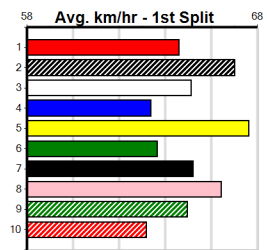

GRV VICBRED MAIDEN SERIES FINAL

Distance: 525m, Race Type: Maiden Final, Total Prizemoney: $21,150
1st: $15,000, 2nd: $4,000, 3rd: $2,000, 4th: $150

TRIBECA (5) ran faster than any of the Australian cup semi-finalists in is scorching 29.72 semi win and only bad luck stands in his way of another victory. WITHOUT A TRACE (1) chased hard in her gutsy heat placing and looks a solid place bet.

Watchdog Tips: 5 1 2 3 **Bet:** Trifecta 5/1,2,3/1,2,3 ($10 - 166.67%)

Form Box	Wgt	Dist	Track	Date	Time	BON	Margin	1st/2nd (Time)	PIR	Checked	Comment	WR	Split 1	S/P	Grade	
1	WITHOUT A TRACE [M] $13.00															
	WBK Bitch Apr-23 Sire: HOUDINI BOY Dam: MY REFLECTION															
	Owner(s): DARREN AND MICHAEL PULEIO (SYN), D Puleio, M Puleio Trainer: Peter Presutto (Devon Meadows)															
	Winning Distances: < 300m (0) 300 - 399m (0) 400 - 499m (0) 500 - 599m (0) 600 - 699m (0) > 700m (0)															
	Winning Weights:															
	3rd (4) 26.3 525 MEP R4 05-Feb-25 30.99 29.93 7.00L ETHANOL SECRET (30.51) Q/1474 5.15 $5.30 MH															
	3rd (2) 26.3 525 MEA R1 15-Feb-25 30.29 29.72 8.50L TRIBECA (29.72) M/5444 5.32 $10.10 MSF															
	Last 3 wins NOT included above															
	Box History															
	<table border="1" style="width: 100%; border-collapse: collapse;"> <thead> <tr> <th>Bx</th> <th>1st</th> <th>2nd</th> <th>3rd</th> <th>4th</th> <th>5th</th> <th>6th</th> <th>7th</th> <th>8th</th> </tr> </thead> <tbody> <tr><td>1</td><td></td><td></td><td></td><td></td><td></td><td></td><td></td><td></td></tr> <tr><td>2</td><td></td><td></td><td>1</td><td></td><td></td><td></td><td></td><td></td></tr> <tr><td>3</td><td></td><td></td><td></td><td></td><td></td><td></td><td></td><td></td></tr> <tr><td>4</td><td></td><td></td><td></td><td>1</td><td></td><td></td><td></td><td></td></tr> <tr><td>5</td><td></td><td></td><td></td><td></td><td></td><td></td><td></td><td></td></tr> <tr><td>6</td><td></td><td></td><td></td><td></td><td></td><td></td><td></td><td></td></tr> <tr><td>7</td><td></td><td></td><td></td><td></td><td></td><td></td><td></td><td></td></tr> <tr><td>8</td><td></td><td></td><td></td><td></td><td></td><td></td><td></td><td></td></tr> <tr> <td>Prize Best</td> <td colspan="8">$1210.00</td> </tr> <tr> <td>Starts</td> <td colspan="8">30.29(2)-15/2/25</td> </tr> <tr> <td>Trk/Dts</td> <td colspan="8">2-0-0-2</td> </tr> <tr> <td>APM</td> <td colspan="8">2-0-0-2 1210</td> </tr> </tbody> </table>															
2	DOONGALLA ROCKET [7] $9.00															
	BK Dog Jun-23 Sire: HOOKED ON SCOTCH Dam: JOE'S DOLLY															
	Owner(s): P Onley Trainer: Correy Grenfell (Anakie)															
	Winning Distances: < 300m (0) 300 - 399m (0) 400 - 499m (0) 500 - 599m (1) 600 - 699m (0) > 700m (0)															
	Winning Weights: 31.7(1)															
	1st (6) 31.7 525 MEP R2 05-Feb-25 30.32 29.93 4.50L HOT NANU (30.63) M/1111 SW 5.10 $3.40 MH															
	2nd (6) 31.7 525 MEA R2 15-Feb-25 30.48 29.72 7.00L LEGACY (30.01) M/2222 5.16 $3.70 MSF															
	Last 3 wins NOT included above															
	Box History															
	<table border="1" style="width: 100%; border-collapse: collapse;"> <thead> <tr> <th>Bx</th> <th>1st</th> <th>2nd</th> <th>3rd</th> <th>4th</th> <th>5th</th> <th>6th</th> <th>7th</th> <th>8th</th> </tr> </thead> <tbody> <tr><td>1</td><td></td><td></td><td></td><td></td><td></td><td></td><td></td><td></td></tr> <tr><td>2</td><td></td><td></td><td></td><td></td><td></td><td></td><td></td><td></td></tr> <tr><td>3</td><td></td><td></td><td></td><td></td><td></td><td></td><td></td><td></td></tr> <tr><td>4</td><td></td><td></td><td></td><td></td><td></td><td></td><td></td><td></td></tr> <tr><td>5</td><td></td><td></td><td></td><td></td><td></td><td></td><td></td><td></td></tr> <tr><td>6</td><td>1</td><td>1</td><td></td><td></td><td></td><td></td><td></td><td></td></tr> <tr><td>7</td><td></td><td></td><td></td><td></td><td></td><td></td><td></td><td></td></tr> <tr><td>8</td><td></td><td></td><td></td><td></td><td></td><td></td><td></td><td></td></tr> <tr> <td>Prize Best</td> <td colspan="8">$3720.00</td> </tr> <tr> <td>Starts</td> <td colspan="8">30.32(6)-5/2/25</td> </tr> <tr> <td>Trk/Dts</td> <td colspan="8">2-1-1-0</td> </tr> <tr> <td>APM</td> <td colspan="8">2-1-1-0 3720</td> </tr> </tbody> </table>															
3	HOT NANU [M] $15.00															
	WF Dog May-23 Sire: FERNANDO BALE Dam: JS MAKIN WAVES															
	Owner(s): N Powell Trainer: Jason Sharp (Lara)															
	Winning Distances: < 300m (0) 300 - 399m (0) 400 - 499m (0) 500 - 599m (0) 600 - 699m (0) > 700m (0)															
	Winning Weights:															
	2nd (4) 32.3 525 MEP R2 05-Feb-25 30.63 29.93 4.50L DOONGALLA ROCKET M/4222 5.26 $13.30 MH															
	2nd (5) 32.1 525 MEA R1 15-Feb-25 30.24 29.72 7.50L TRIBECA (29.72) M/2222 5.16 $14.70 MSF															
	Last 3 wins NOT included above															
	Box History