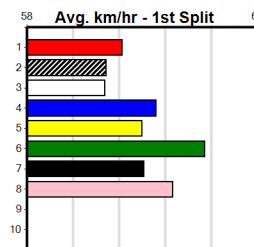

RSN GREY AREAS - WEDNESDAY & FRIDAY

1

6:40PM

(VIC time)

Distance: 525m, Race Type: Mixed 6/7, Total Prizemoney: $8,785
1st: $5,900, 2nd: $1,820, 3rd: $915, 4th: $150

ASTON BARTON (1) continues to improve with each run and from the gun draw looks the one to beat. DOONGALLA DON (4) shows promise and once fully balanced has a good motor. PAW HARRIS (8) is back to a more suitable distance.

Watchdog Tips: **1** **4** **8** **2** **Bet:** **Win 1**

1

Form Box	Wgt	Dist	Track	Date	Time	BON	Margin	1st/2nd (Time)	PIR	Checked	Comment	WR	Split 1	S/P	Grade
ASTON BARTON [7] Continues to improve, mid race speed, hard to beat $3.20															
BK	Dog			Mar-23					Sire: ASTON FASTNET	Dam: ASTON SAKURA				Trainer: Benjamin Magri (Avalon)	
Owner(s): R Borda															
Winning Distances: < 300m (0) 300 - 399m (0) 400 - 499m (1) 500 - 599m (0) 600 - 699m (0) > 700m (0)															
Winning Weights: 35.8(1)															
2nd (8)	36.0	390	WBL	R1	09-Jan-25	22.81	21.75	7.00L SILVER COIN (22.33)	S/64				8.91	$5.60	M
4th (5)	35.7	450	BAL	R3	15-Jan-25	25.79	24.96	11.00 URANA COBALT (25.07)	S/565				6.79	$16.50	MH
2nd (4)	36.0	460	GEL	R5	21-Jan-25	26.07	25.92	2.00L SHIMA LYRIC (25.94)	S/533				6.74	$8.00	M
2nd (8)	35.8	460	GEL	R2	24-Jan-25	25.99	25.61	3.25L DISPLAY (25.76)	M/653				6.93	$1.80	MH
1st (4)	35.8	460	GEL	R1	31-Jan-25	26.13	25.93	3.25L PAW UMA (26.36)	M/633		SW		6.84	$3.90	MF
3rd (6)	35.6	515	SAP	R2	10-Feb-25	29.90	29.48	1.25L PARUMBA JAZZMAN (29.83)	S/5444				5.27	$5.70	X67
2nd (3)	35.8	515	SAP	R2	17-Feb-25	29.69	29.36	0.50L LAMP POST (29.66)	M/5322				5.28	$1.80	7
Last 3 wins NOT included above															
Prize Best $5420.00 FSH															
Starts 7-1-4-1															
Trk/Dts 0-0-0-0															
APM 4301															

2

Form Box	Wgt	Dist	Track	Date	Time	BON	Margin	1st/2nd (Time)	PIR	Checked	Comment	WR	Split 1	S/P	Grade
WYONG JAMESON [7] Can settle on the speed, place value. $21.00															
WBD	Bitch			May-23					Sire: FERNANDO BALE	Dam: GYPSY WYONG				Trainer: Thomas Dailly (Anakie)	
Owner(s): G Dailly															
Winning Distances: < 300m (0) 300 - 399m (0) 400 - 499m (0) 500 - 599m (1) 600 - 699m (0) > 700m (0)															
Winning Weights: 27.1(1)															
5th (7)	27.2	525	MEP	R1	01-Jan-25	31.08	29.85	12.00 OREGON JANET (30.24)	S/7444				5.33	$12.50	MH
4th (8)	27.3	450	BAL	R3	08-Jan-25	26.03	24.66	11.00 DELICIOUS (25.26)	M/444				6.91	$13.50	M
8th (2)	27.5	460	GEL	R2	14-Jan-25	26.47	25.58	13.00 SHIMA SAND (25.58)	M/688				6.78	$27.70	M
4th (3)	27.3	460	GEL	R7	21-Jan-25	26.47	25.92	4.00L OREGON INDRAH (26.20)	Q/253				6.75	$6.50	M
5th (2)	27.2	460	GEL	R3	28-Jan-25	26.69	25.81	11.00 WYONG EL PASO (25.93)	M/666		SW		6.82	$17.50	M
6th (2)	27.1	525	MEP	R2	05-Feb-25	31.15	29.93	12.00 DOONGALLA ROCKET	M/8777				5.49	$12.90	MH
1st (1)	27.1	525	MEP	R1	12-Feb-25	30.59	29.86	3.75L WYONG IRVING (30.84)	Q/1111		SW		5.22	$4.00	M
Last 3 wins NOT included above															
Prize Best $2025.00															
Starts 30.59(1)-12/2/25															
Trk/Dts 7-1-0-0															
APM 3-1-0-0 2010