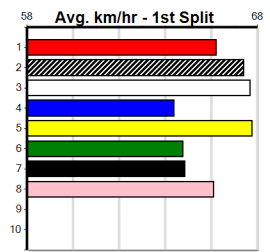

WESTLINK CONTAINER SALES

Distance: 525m, Race Type: Grade 5, Total Prizemoney: $8,785
1st: $5,900, 2nd: $1,820, 3rd: $915, 4th: $150

PAW WHISTLER (8) is the in form runner and a repeat of his 29.96 win here last week would see him hard to beat. PAW KRAMER (2) boasts electric early speed and can lead. INTREPID BALE (4) will be charging home.

Watchdog Tips: 8 2 4 1 Bet: Box Trifecta 1,2,4,8 ($10 for 41.67%)

PAW WHITLEY (NSW)[5] Speed drawn outside is a worry, place hope. $12.00
DKBD Bitch Jan-23 Sire: BERNARDO Dam: FAITHY BALE
Owner(s): B Wheeler
Trainer: Correy Grenfell (Anakie)

PAW KRAMER (NSW)[5] Can explode for the first 200m, key player. $5.00
DKBD Dog Aug-22 Sire: FERNANDO BALE Dam: XAMIRA BALE
Owner(s): B Wheeler
Trainer: Samantha Grenfell (Anakie)

ASTON FLORIN [5] Front runner, can get tired this trip, place best $10.00
BK Bitch Jun-22 Sire: COLLISION Dam: ASTON RHONE
Owner(s): R Borda
Trainer: Paul Abela (Parwan)

INTREPID BALE (NSW)[5] Boasts the strongest run home time in this race $14.00
DKBD Dog Mar-22 Sire: JS FLAMIN ACE Dam: FAITHY BALE
Owner(s): B Wheeler
Trainer: Samantha Grenfell (Anakie)

HONEY ZEN [5] Front runner, needs to time the start, keep safe $8.00
BK Bitch Nov-22 Sire: BARCIA BALE Dam: INDY HONEY
Owner(s): DAILLY GREYHOUND FARMS (SYN), G Dailly, T Dailly
Trainer: Thomas Dailly (Anakie)