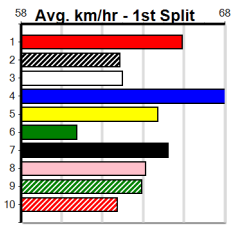

Suggested Quaddie:

1st Leg: 1 2nd Leg: 2,3,4
 3rd Leg: 1,7,8 4th Leg: 1,7,8
 Cost: \$50 for 185.19%

Download Now

Mobile Form Guide

Average Winning Time:

Distance	Grade	Avg. Time
435m	S/E Final	24.00
435m	Free For All	24.32
435m	Grade 5 Final	24.44
435m	Mixed 4/5	24.45
435m	Grade 5	24.67
435m	Mixed 6/7	24.79
435m	Maiden	24.92
510m	Mixed 4/5	28.79
510m	Grade 5	29.02

Track Record:

Distance	Time	Greyhound	Date Set
435m	23.850	DR. ASHER	02-Feb-25
510m	28.223	NANGAR JIM	26-Dec-24
640m	36.191	CANYA ALL CLASS	20-Dec-24

Sale

GBG CONCRETE & CONSTRUCTION

Distance: 435m, Race Type: Grade 5, Total Prizemoney: \$2,925
1st: \$1,950, 2nd: \$600, 3rd: \$300, 4th: \$75