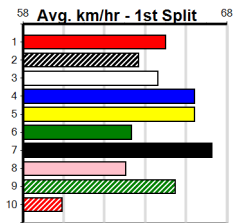

Sale

11

9:41PM

(VIC time)

ROSS COULTHARD ELECTRICAL

Distance: 435m, Race Type: Mixed 4/5, Total Prizemoney: \$3,360
1st: \$2,250, 2nd: \$690, 3rd: \$345, 4th: \$75

Watchdog Tips:

3

4

7

5

Bet:

Win 3

Main table containing race details for 10 races, including horse names (e.g., JESSICA PEARSON, STELLAR CAREER, BRUCE'S SHOUT), trainers, jockeys, odds, and winning boxes.