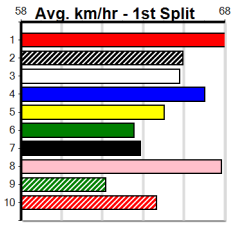

Sale

10

9:22PM

(VIC time)

CENTRE BAKERY DAMSELS DASH

Distance: 435m, Race Type: Grade 5, Total Prizemoney: \$2,925
1st: \$1,950, 2nd: \$600, 3rd: \$300, 4th: \$75

PAW XENA (4) beat a smart line-up at Ballarat recently and she has the speed to cross and lead throughout. READ THE ROOM (1) is a huge talent when fit and she is expected to fire fresh. PAW ZELINI (2) won't be too far away