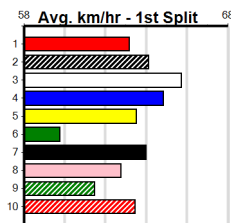

Sale

SPORTING LEGENDS

Distance: 510m, Race Type: Grade 5, Total Prizemoney: \$3,340
1st: \$2,230, 2nd: \$690, 3rd: \$345, 4th: \$75

5

7:34PM

(VIC time)

DR. REESE (1) can be hard to follow at time but she is drawn to lead and she can carve out time when in the clear. DR. ZEEKA (8) is extremely versatile and she will pressure the red for most of the journey. TOUGH TAZ (4) has claims