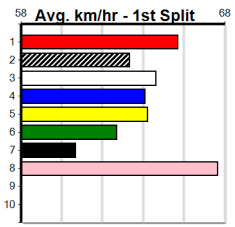

Sale

GIPPSLAND MORTGAGE SOLUTIONS

Distance: 435m, Race Type: Free For All, Total Prizemoney: \$3,360
1st: \$2,250, 2nd: \$690, 3rd: \$345, 4th: \$75

7

8:12PM
(VIC time)

LIGHTNING JEWEL (8) has busted the clock in her past two at Warragul and she looks suited again.
DR. DYLAN (7) has a wonderful record here and he will be charging at the business end. DR.
YANNICK (1) owns a scorching 24.17 PB here.