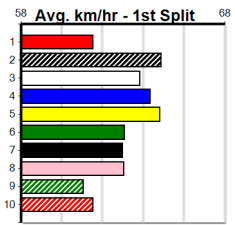

Sale

NOVUS WINDSCREENS

Distance: 510m, Race Type: Mixed 4/5, Total Prizemoney: $3,875
1st: $2,600, 2nd: $800, 3rd: $400, 4th: $75

6

7:52PM
(VIC time)

MINTER FROST (2) should find the early lead and he is a bold front running speedster. PAW FARINA (3) continues to get better with every run and he can follow the two across early on. XOEL BALE (4) is capable of causing a minor upset.

Watchdog Tips:

2

3

4

5

Bet:

Win 2