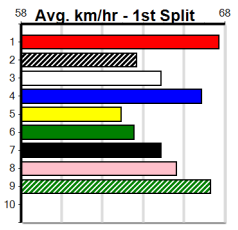

GORSKI ENGINEERING

Distance: 300m, Race Type: Grade 5, Total Prizemoney: \$2,925
1st: \$1,950, 2nd: \$600, 3rd: \$300, 4th: \$75

12

2:54PM

(VIC time)

GOT FLAIR (1) is drawn to race on the speed from the outset in this and he will be hard to reel in if he finds the arm. PAW MARVEL (2) can get the run behind the speed early and could make his presence felt in the run to the judge.