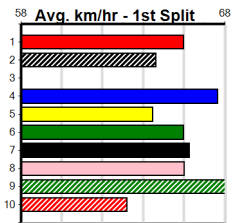

SPORTSBET (1-4 WINS) HT2

Distance: 300m, Race Type: Restricted Win Heat, Total Prizemoney: \$2,925
1st: \$1,950, 2nd: \$600, 3rd: \$300, 4th: \$75

10

2:19PM

(VIC time)

BULL DURHAM (4) can set the tempo soon after box rise in this and he will be hard to reel in if he does so. MADE UP STORIES (3) showed good early speed in her solid last start win here and she could be the main danger.