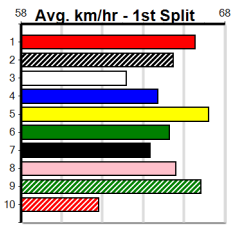

DOWNLOAD THE WATCHDOG APP

Distance: 300m, Race Type: Grade 5, Total Prizemoney: \$2,925
1st: \$1,950, 2nd: \$600, 3rd: \$300, 4th: \$75

3
12:11PM
(VIC time)

CRUSH YOUR RUSH (8) is an explosive chaser once into full stride and he looks hard to hold out with room to wind up here. MEMORIES OF ROSE (5) has the speed to overcome her awkward draw and she could be prominent throughout.