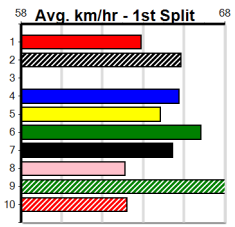

Watchdog Tips: 4 1 3 6 Bet: Trifecta 4/1,3,6/1,3,5,6 (\$10 - 111.11%)

Main table containing race details for 10 races. Each race entry includes race number, name, date, trainer, horse name, jockey, odds, and a 'Winning Boxes' table. Race 1: HIGH END CASH [4], Race 2: ASTON ANGELO [4], Race 3: SAILAWAY GIN [4], Race 4: MILE A MINUTE (TAS)[1], Race 5: BRING YOUR BEST [4], Race 6: BALLAN BRUMBY [4], Race 7: REVERSE SWEEP [4], Race 8: WHY I'M BROKE [4], Race 9: *** NO RESERVE ***, Race 10: *** NO RESERVE ***.

SPORTSBET (1-4 WINS) HT1

Distance: 300m, Race Type: Restricted Win Heat, Total Prizemoney: \$2,925
1st: \$1,950, 2nd: \$600, 3rd: \$300, 4th: \$75

9

1:59PM

(VIC time)

MUM'S PEARL (8) can explode soon after box rise in her races and she looks hard to hold out again in this. BUTTERFLY GIRL (3) posted some fast wins here in January and she may only need to step on terms to feature in the finish here.