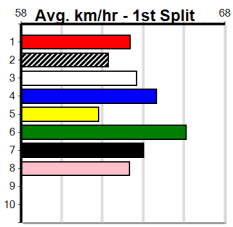

CENTRAL SCAFFOLDS

Distance: 350m, Race Type: Mixed 6/7, Total Prizemoney: \$2,925
1st: \$1,950, 2nd: \$600, 3rd: \$300, 4th: \$75

5

12:46PM

(VIC time)

SILVERTREE BEN (1) has recorded explosive wins here in his last 3 starts and he may have a bit too much speed for his rivals again today. PAW JENNEKE (7) produced a fast win here 3 starts back and he can challenge here.