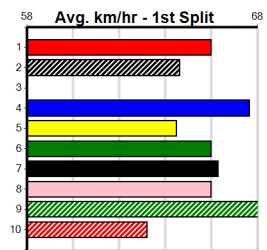

SPORTSBET (1-4 WINS) HT2

Distance: 300m, Race Type: Restricted Win Heat, Total Prizemoney: $2,925
1st: $1,950, 2nd: $600, 3rd: $300, 4th: $75

BULL DURHAM (4) can set the tempo soon after box rise in this and he will be hard to reel in if he does so. MADE UP STORIES (3) showed good early speed in her solid last start win here and she could be the main danger.

Watchdog Tips: 4 3 8 1 Bet: Win 4

Form Box Wgt Dist Track Date Time BON Margin 1st/2nd (Time) PIR Checked Comment W/R Split 1 S/P Grade

DAINTREE SPIRIT [5] Comes into calculations from this draw. $8.00
Owner(s): J AND J (SYN), M Barber, P Jones
Sire: BERNARDO Dam: CHUNK OF LOVE
Trainer: Paul Jones (Hoddles Creek)

Box History table and Prize Best Starts Trk/Dts APM for Daintree Spirit

LITTLE GLADYS [5] Can be a bit hit or miss early, will need to hit. $10.00
Owner(s): C Brett
Sire: FERNANDO BALE Dam: MY DEWANA PENNY
Trainer: Cole Brett (Kurunjang)

Box History table and Prize Best Starts Trk/Dts APM for Little Gladys

MADE UP STORIES [7] Showed good speed in solid last start win, danger. $6.50
Owner(s): K Osborne
Sire: BARCIA BALE Dam: CAROLINE
Trainer: David Condon (Devon Meadows)

Box History table and Prize Best Starts Trk/Dts APM for Made Up Stories

BULL DURHAM [5] Can set the tempo soon after box rise, go close. $3.20
Owner(s): B Mackie
Sire: FERAL FRANKY Dam: MY FAITH
Trainer: Brett Mackie (Tooradin)

Box History table and Prize Best Starts Trk/Dts APM for Bull Durham

MY BOY PARKER [5] Big talent but needs to lead to show best, respect $5.00
Owner(s): A Rippon
Sire: KOBLENZ Dam: MEPUNGA GEM
Trainer: Murray Collyer (Coburg North)

Box History table and Prize Best Starts Trk/Dts APM for My Boy Parker

1

2

3

4

5