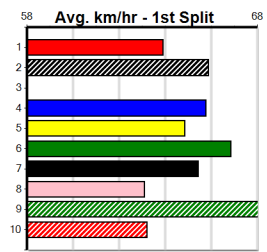

**Watchdog Tips:** **8** **3** **7** **6** **Bet:** **Box Trifecta 3,6,7,8 (\$10 for 41.67%)**

**1**

**TALI MARVEL [5]** **Can be a bit too slow early, place looks best.** **\$26.00**

**WBK Dog** **May-21** **Sire: SE TALI SUNDANCE** **Dam: MAGGIE MARVEL** **Trainer: Barrie Morse (Endeavour Hills)**