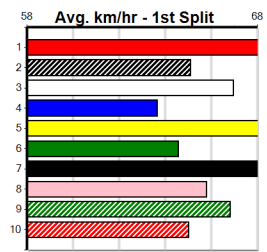

CROYDON HOMING PIGEON CLUB

Distance: 350m, Race Type: Grade 5, Total Prizemoney: $2,925
1st: $1,950, 2nd: $600, 3rd: $300, 4th: $75

HEAD HUNTER (5) can race on the speed from his awkward draw in this and he could have a bit too much speed for his rivals. SMART TALK (7) can explode once fully balanced in his races and he could make his presence felt here.

Watchdog Tips: 5 7 8 1 Bet: Win 5

PAW USAMI (NSW)[5] Racing well, good early speed, can threaten. $5.50
Owner(s): S O'connell
Winning Distances: < 300m (0) 300 - 399m (5) 400 - 499m (1) 500 - 599m (0) 600 - 699m (0) > 700m (0)
Box History table and Prize Best Starts Trk/Dts APM

ASTON MASSIMO [5] Well drawn, can wind up mid race, place hopes. $8.00
Owner(s): R Borda
Winning Distances: < 300m (0) 300 - 399m (2) 400 - 499m (7) 500 - 599m (1) 600 - 699m (0) > 700m (0)
Box History table and Prize Best Starts Trk/Dts APM

CINDY'S BOY [5] Been well below best of late, needs some luck. $15.00
Owner(s): WATCH AND WAIT (SYN), S Dalton, C Dalton, L Dalton
Winning Distances: < 300m (0) 300 - 399m (1) 400 - 499m (2) 500 - 599m (2) 600 - 699m (0) > 700m (0)
Box History table and Prize Best Starts Trk/Dts APM

EAGLES FLY ALONE [5] Can show early speed from time to time, place hope $10.00
Owner(s): A Lie
Winning Distances: < 300m (0) 300 - 399m (4) 400 - 499m (5) 500 - 599m (0) 600 - 699m (0) > 700m (0)
Box History table and Prize Best Starts Trk/Dts APM

HEAD HUNTER [5] Can race on the speed from the outset, go close. $3.00
Owner(s): B Ender
Winning Distances: < 300m (0) 300 - 399m (8) 400 - 499m (1) 500 - 599m (0) 600 - 699m (0) > 700m (0)
Box History table and Prize Best Starts Trk/Dts APM