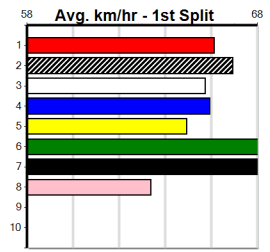

MR HUMMER LIMOS

Distance: 350m, Race Type: Free For All, Total Prizemoney: $3,360
1st: $2,250, 2nd: $690, 3rd: $345, 4th: $75

MILE A MINUTE (4) is the premier straight tracker in recent times and he looks like the one they have to beat again in this. HIGH END CASH (1) can explode once fully balanced and he could be the main danger from the gun draw.

Watchdog Tips: 4 1 3 6 Bet: Trifecta 4/1,3,6/1,3,5,6 ($10 - 111.11%)

Form Box Wgt Dist Track Date Time BON Margin 1st/2nd (Time) PIR Checked Comment W/R Split 1 S/P Grade

HIGH END CASH [4] Can explode once fully balanced, main danger. $5.50
BD Dog May-22 Sire: AUSSIE INFRARED Dam: QUICK PAWS
Owner(s): DODGE N BOOKS (SYN), J Booker, K Morrison
Trainer: Justin Booker (Kilmany)

ASTON ANGELO [4] Can show early speed but place looks best. $71.00
BD Dog Apr-22 Sire: TOMMY SHELBY Dam: ASTON MEILLEUR
Owner(s): R Borda
Trainer: David Condon (Devon Meadows)

SAILAWAY GIN [4] Rarely runs a bad race here, can threaten. $12.00
BK Bitch Aug-22 Sire: ASTON DEE BEE Dam: SAILAWAY JACKIE
Owner(s): AS TIME GOES BY (SYN), J D'altorio, R Francis, G Barbara, E Barbara
Trainer: Rohan Gladman (Delacombe)

MILE A MINUTE (TAS)[1] Premier straight tracker of late, hard to beat. $1.25
BD Dog Mar-22 Sire: SUPERIOR PANAMA Dam: MEDIO PASO
Owner(s): R Campbell
Trainer: Bradley Greenough (Pearcedale)

BRING YOUR BEST [4] Has plenty of talent but this looks a bit tough. $18.00
WBK Dog Feb-22 Sire: FERNANDO BALE Dam: BRING YOUR BANJO
Owner(s): M Valcarcel-fuentes
Trainer: Manuel Valcarcel-fuentes (Moe So)

1

2

3

4

5