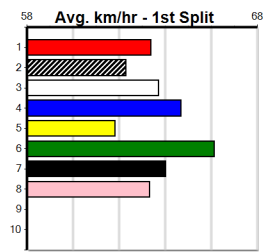

CENTRAL SCAFFOLDS

Distance: 350m, Race Type: Mixed 6/7, Total Prizemoney: $2,925
1st: $1,950, 2nd: $600, 3rd: $300, 4th: $75

SILVERTREE BEN (1) has recorded explosive wins here in his last 3 starts and he may have a bit too much speed for his rivals again today. PAW JENNEKE (7) produced a fast win here 3 starts back and he can challenge here.

Watchdog Tips: 1 7 8 4 Bet: Box Trifecta 1,4,7,8 ($10 for 41.67%)

SILVERTREE BEN (NSW)[6] Explosive wins here in his last 3 starts, go close $3.20
BK Dog Mar-23 Sire: ASTON DUKE Dam: ZIPPING ROSITA
Owner(s): M Carter
Trainer: Jason Wickham (Lara)
Winning Distances: < 300m (0) 300 - 399m (3) 400 - 499m (0) 500 - 599m (0) 600 - 699m (0) > 700m (0)
Winning Weights: 27.9(1) 28.2(1) 28.3(1)
7th (5) 28.0 400 GEL R2 31-Jan-25 23.64 22.51 11.00 DOONGALLA NOMES (22.91) S/88 8.78 $82.30 M
1st (8) 27.9 300 HVL R2 09-Feb-25 16.91 16.42 2.25L WHY NOT AVA (17.06) M/4 . . . SW 4.02 $11.80 M
1st (2) 28.2 300 HVL R3 16-Feb-25 16.94 16.48 1.5L TEMPER TANTRUM (17.04) M/51 . . . 4.04 $7.80 X67
1st (8) 28.3 300 HVL R10 21-Feb-25 16.76 16.55 4.50L HALF MAC (17.06) M/5 . . . 4.02 $1.70 T3-6
Last 3 wins NOT included above
Box History: Bx 1st 2nd 3rd 4th 5th 6th 7th 8th
1 1 . . . .
2 1 . . . .
3 . . . .
4 . . . .
5 . . . .
6 . . . .
7 . . . .
8 2 . . . .
Prize Best $4630.00
Starts FSTD
Trk/Dts 4-3-0-0
APM 0-0-0-0 3630

JOLLY ENCOUNTER [6] May get burnt off early here, prefer it easier. $12.00
BK Dog Feb-23 Sire: CHRISTO BALE Dam: CLOSE ENCOUNTER
Owner(s): P Cusack
Trainer: Paul Cusack (Mount Cottrell)
Winning Distances: < 300m (0) 300 - 399m (1) 400 - 499m (1) 500 - 599m (0) 600 - 699m (0) > 700m (0)
Winning Weights: 30.5(1) 31.6(1)
2nd (7) 30.6 400 MTG R9 19-Dec-24 23.51 23.31 2.50L JAJA DING DONG (23.33) . . . . . 11.15 $4.20 RWF
8th (4) 30.7 460 GEL R9 27-Dec-24 26.91 25.77 14.00 SNITCH ADAMS (25.95) M/888 . . . . . 7.00 $84.30 7
6th (6) 30.8 400 MTG R4 02-Jan-25 23.64 22.90 4.25L CRICKET TRAGIC (23.33) . . . . . 11.33 $12.00 RW
8th (3) 30.7 450 BAL R7 18-Jan-25 26.37 25.46 12.00 BELLE EXTRA (25.57) M/878 . . . . . W 6.83 $44.30 T3-RW
3rd (7) 30.8 512 MTG R4 23-Jan-25 30.88 30.02 3.00L BALI UNLEASHED (30.66) . . . . . 4.66 $19.00 RWF
3rd (8) 31.0 512 MTG R8 30-Jan-25 30.75 30.41 3.75L ROUGH GIRL SLIM (30.49) 0 . . . . . 4.53 $12.00 RW
4th (6) 31.2 500 BEN R7 08-Feb-25 29.01 28.47 8.00L UTAH ICON (28.47) M/544 . . . . . 6.82 $8.60 X67
1st (2) 30.5 400 MTG R11 13-Feb-25 23.74 22.82 3.75L HOTFOOT LUMP (24.01) 0 . . . . . 11.30 $1.45 RW
Last 3 wins NOT included above
1st (8) 31.6 305 MTG R2 10-Oct-24 18.23 17.83 2.75L MENARI ACE (18.43) 0 . . . . . SAMP 5.99 $2.90 M
Box History: Bx 1st 2nd 3rd 4th 5th 6th 7th 8th
1 . . . .
2 1 . . . .
3 . . . .
4 . . . .
5 1 . . . .
6 . . . .
7 2 2 . . . .
8 1 . . . . . 1 . . . . .
Prize Best $3050.00
Starts FSTD
Trk/Dts 25-2-3-7
APM 0-0-0-0 1969