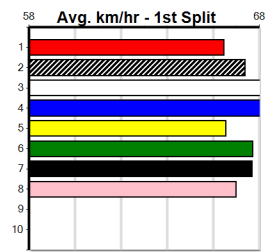

**Watchdog Tips:** **8** **1** **3** **7** **Bet:** Win 8

**1**

**KNEE DEEP (NSW)[2]** Gun draw, owns a top 16.42 PB here, major player. **\$6.50**  
**BEED Dog** Jul-22 Sire: HOOKED ON SCOTCH Dam: MAGICAL MIA Trainer: Adele Powell (Stanhope)  
 Owner(s): C Field  
 Winning Distances: < 300m (0) 300 - 399m (13) 400 - 499m (0) 500 - 599m (0) 600 - 699m (0) > 700m (0)  
 Winning Weights: 38.7(1) 38.9(1) 39.0(2) 39.3(2) 39.4(2) 39.6(2) 39.7(1) 40.0(2)