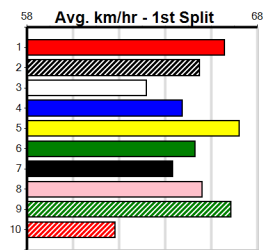

DOWNLOAD THE WATCHDOG APP

Distance: 300m, Race Type: Grade 5, Total Prizemoney: $2,925
1st: $1,950, 2nd: $600, 3rd: $300, 4th: $75

CRUSH YOUR RUSH (8) is an explosive chaser once into full stride and he looks hard to hold out with room to wind up here. MEMORIES OF ROSE (5) has the speed to overcome her awkward draw and she could be prominent throughout.

Watchdog Tips: 8 5 1 6 Bet: Win 8

Race card for EASILY AMUSED (NSW)[5]. Gun draw, smart last start win, chance if steps. $5.50. Owner: J Leek. Sire: ORSON ALLEN, Dam: LUMINESCENCE. Trainer: Jodie Leek (Warrandyte). Includes box history and prize details.

Race card for BLACK COMPASS [5]. Returned to form in last start placing, respect. $10.00. Owner: BULLET (SYN), L Brown, B Brown. Sire: MY REDEEMER, Dam: SHOUT OUT LOUD. Trainer: Brian Brown (Axedale). Includes box history and prize details.

Race card for ASTON GLEAM [5]. May get shuffled back early here, looks unlikely. $8.00. Owner: M Roberts. Sire: HOOKED ON SCOTCH, Dam: ASTON GLOW. Trainer: Christian Roberts (Terang). Includes box history and prize details.

Race card for ATOMIC CABANG [5]. Much better than form may appear, keep safe. $10.00. Owner: T Gottsche. Sire: BEAST UNLEASHED, Dam: STARS AND LIGHTS. Trainer: Trevor Gottsche (Healesville). Includes box history and prize details.

Race card for MEMORIES OF ROSE [5]. Has the speed to overcome tough draw, danger. $6.50. Owner: DOM AND JOE (SYN), D Napoli, J Mifsud. Sire: FERNANDO BALE, Dam: NOVA WILLOW. Trainer: Robert Camilleri (Lara). Includes box history and prize details.