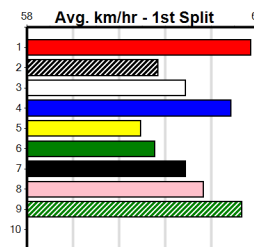

GORSKI ENGINEERING

Distance: 300m, Race Type: Grade 5, Total Prizemoney: $2,925
1st: $1,950, 2nd: $600, 3rd: $300, 4th: $75

GOT FLAIR (1) is drawn to race on the speed from the outset in this and he will be hard to reel in if he finds the arm. PAW MARVEL (2) can get the run behind the speed early and could make his presence felt in the run to the judge.

Watchdog Tips: 1 2 5 4 Bet: Win 1

Form Box Wgt Dist Track Date Time BON Margin 1st/2nd (Time) PIR Checked Comment W/R Split 1 S/P Grade
GOT FLAIR (NSW)[5] Drawn to race on the speed throughout, go close. $5.50
Owner(s): B Alford Sire: FERNANDO BALE Dam: CHAMPION MODEL Trainer: Sharyn Combridge (Junction Villa)
Winning Distances: < 300m (0) 300 - 399m (4) 400 - 499m (1) 500 - 599m (0) 600 - 699m (0) > 700m (0)
Winning Weights: 33.2(1) 33.3(1) 34.3(2) 34.4(1)
1st (8) 34.3 350 HVL R11 29-Dec-24 19.34 19.12 5.00L IVORY NARWHAL (19.68) Q/1 . . SW R 6.52 $1.50 RWH
4th (2) 34.7 350 HVL R6 05-Jan-25 19.30 19.08 2.50L TALK IS CHEAP (19.14) M/4 . . . . 6.57 $6.40 RWF
2nd (6) 34.8 300 HVL R11 12-Jan-25 16.89 16.68 3.00L MYALL JACK (16.68) M/2 . . . . 3.97 $4.00 5
4th (5) 34.6 400 WGL R9 17-Jan-25 22.92 22.40 7.00L TENSION HEAD (22.45) M/54 . . . . 8.51 $20.80 X45
6th (1) 34.5 350 HVL R8 26-Jan-25 19.47 18.99 3.00L SONIC DIESEL (19.28) M/3 . . . . 6.53 $21.10 FFA
4th (4) 34.5 300 HVL R11 02-Feb-25 16.71 16.28 4.25L WHO MADE YOU (16.42) M/7 . . . . 4.06 $1.90 5
3rd (6) 34.7 400 WGL R11 07-Feb-25 23.00 22.47 5.50L MYALL JACK (22.64) M/55 . . . . 8.45 $15.20 5
2nd (2) 34.3 400 WGL R10 14-Feb-25 22.90 22.65 3.75L THORKILDSEN (22.65) M/53 . . . . 8.53 $5.00 X45
Last 3 wins NOT included above
1st (5) 33.3 400 WGL R9 25-Jul-24 23.32 23.01 0.25L TILLY GIRL (23.34) M/33 . . . . 8.48 $7.00 T3-7
1st (2) 34.3 300 HVL R3 01-Dec-24 16.63 16.23 1.00L MUMS PEARL (16.70) M/2 . . . . 3.96 $6.20 X67H
1st (3) 34.4 350 HVL R7 22-Dec-24 19.22 19.02 2.50L TIME TO PROPHET (19.38) Q/1 . . . . 6.44 $5.30 5

PAW MARVEL (NSW)[5] Can get the run behind the speed, big danger. $8.00
Owner(s): L Harris Sire: NEED MY MONEYNOW Dam: FORTUNA BALE Trainer: Luke Harris (Devon Meadows)
Winning Distances: < 300m (0) 300 - 399m (3) 400 - 499m (5) 500 - 599m (0) 600 - 699m (0) > 700m (0)
Winning Weights: 29.7(1) 29.8(1) 30.2(1) 30.4(1) 30.5(3) 30.7(1)
1st (2) 30.7 390 SHP R13 06-Jan-25 22.30 22.07 1.5L MAGNET MOVER (22.38) Q/21 . . . . 8.48 $36.30 5
3rd (7) 30.7 425 BEN R11 10-Jan-25 24.17 23.58 2.50L MARAIS BALE (24.00) M/233 . . . . 6.61 $13.90 5NP
3rd (3) 30.7 390 BAL R14 15-Jan-25 22.45 21.99 5.00L BALLYMAC WINKS (22.11) Q/33 . . . . 8.50 $11.90 5
3rd (8) 30.5 435 SLE R10 19-Jan-25 24.77 24.33 0.75L LAUGHING PANTHER (24.72) M/542 . . . . 5.42 $3.20 5
5th (2) 30.7 435 SLE R11 02-Feb-25 24.63 23.85 7.00L DR. QUEENIE (24.15) M/545 . . . . 5.36 $18.50 5
2nd (6) 30.8 435 SLE R11 09-Feb-25 24.64 24.34 0.75L SANTORINI BALE (24.59) M/333 . . . . 5.28 $11.40 5
6th (8) 30.6 300 HVL R11 16-Feb-25 17.15 16.48 4.50L LEAP OF FAITH (16.84) Q/8 . . . . 4.13 $55.30 5
1st (7) 30.2 390 BAL R13 19-Feb-25 22.19 21.92 4.50L BUCK SHINES (22.49) M/22 . . . . 8.46 $8.50 5
Last 3 wins NOT included above
1st (1) 30.5 400 GEL R12 31-Aug-24 22.96 22.30 0.50L SEATS TWO (22.98) M/36 . . . . 8.61 $5.00 5
1st (6) 30.5 390 BAL R13 16-Sep-24 22.58 22.20 1.5L MR. FLASH (22.68) M/51 . . . . 8.54 $9.20 T3-5
1st (8) 30.4 400 WGL R4 22-Oct-24 22.97 22.73 1.00L QUESTION BALE (23.03) M/21 . . . . 8.44 $5.60 5