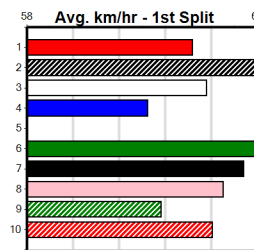

MONTROSE IGA LIQUOR

Distance: 300m, Race Type: Mixed 4/5, Total Prizemoney: $3,360
1st: $2,250, 2nd: $690, 3rd: $345, 4th: $75

CANYA UNTAMED (3) has shown blistering speed in his recent Richmond wins and he looks like the one to beat again in this. FLAMING FOX (2) can explode once fully balanced and he is sure to pour on the pressure throughout.

Watchdog Tips: 3 2 1 7 Bet: Box Trifecta 1,2,3,7 ($10 for 41.67%)

Race card for TALCOTT BALE (NSW)[5]. Includes details on owner, sire, dam, winning distances, weights, and a box history table.

Race card for FLAMING FOX [5]. Includes details on owner, sire, dam, winning distances, weights, and a box history table.

Race card for CANYA UNTAMED (NSW)[5]. Includes details on owner, sire, dam, winning distances, weights, and a box history table.

Race card for HAIL THE CHIEF (NSW)[4]. Includes details on owner, sire, dam, winning distances, weights, and a box history table.

Race card for YARRAMUNDI OPAL (SA)[5]. Includes details on owner, sire, dam, winning distances, weights, and a box history table.