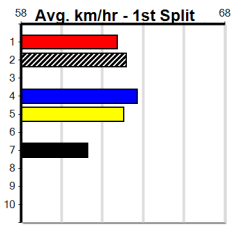

Meadows (MEP)

HOME OF THE PHOENIX

Distance: 525m, Race Type: Maiden, Total Prizemoney: $2,860
1st: $1,900, 2nd: $590, 3rd: $295, 4th: $75

2

7:18PM

(VIC time)

Watchdog Tips: 0 0 0 0 **Bet:** .

Form	Box	Weight	Dist	Track	Date	Time	BON	Margin	1st/2nd (Time)	PIR	Checked	Comment	W/R	Split 1	S/P	Grade	Winning Boxes								
1 NOVA'S FERN [M]																	1 2 3 4 5 6 7 8								
F	B				Mar-23	FERNANDO BALE		NOVA WILLOW									Prize Best $630.00 Starts FSH Trk/Dst 11-0-0-3 APM 0-0-0-0 $504								
Trainer: Mary Inguanti (Camperdown)																									
6th	(4)	24.5	390	WBL	R1	27-Jan-25	23.37	22.29	14.00	LASTON SOVEREIGN (22.43)	M/87	.	.	.	9.43	$12.00	M								
3rd	(7)	24.7	450	WBL	R4	03-Feb-25	26.40	25.72	4.75	LGO BACK (26.07)	M/765	.	.	.	6.84	$54.90	M								
6th	(8)	24.7	450	WBL	R2	10-Feb-25	26.41	25.82	4.50	BLUE BENZ (26.12)	S/666	.	.	.	6.99	$37.30	M								
5th	(7)	24.7	390	WBL	R2	17-Feb-25	23.45	22.12	14.00	PAW OLSON (22.54)	M/36	.	.	.	9.03	$27.80	M								
Owner(s): M Rodgers																									
2 TOMMY SPARKLE [M]																	1 2 3 4 5 6 7 8								
BK	D				Jan-23	TOMMY SHELBY		MEPUNGA SPARKLE									Prize Best $2,490.00 Starts 30.92 Trk/Dst 7-0-4-1 APM 2-0-1-0 $2230								
Trainer: Thomas Dailly (Anakie)																									
2nd	(4)	30.8	450	BAL	R2	22-Jan-25	25.33	25.06	2.50	LASTON GUITAR (25.17)	M/222	.	.	.	6.65	$6.80	M								
2nd	(2)	30.8	450	BAL	R1	29-Jan-25	25.32	25.08	3.25	LWYONG DALLAS (25.10)	M/332	.	.	.	6.66	$3.70	RW								
2nd	(7)	30.8	525	MEP	R1	05-Feb-25	30.92	29.93	15.00	TRIBECA (29.93)	S/5532	.	.	.	5.26	$7.40	MH								
5th	(6)	30.9	525	MEA	R1	15-Feb-25	31.00	29.72	19.00	TRIBECA (29.72)	S/6665	.	.	.	5.32	$8.20	MSF								
Owner(s): Wachtel Gibbs (SYN), L Wachtel, B Gibbs																									
3 *** VACANT BOX ***																									
Trainer:																									
Owner(s):																									
4 ZIPPING SANDCHEZ (NSW)[M]																	1 2 3 4 5 6 7 8								
BK	D				Jun-23	ZACK MONELLI		ZIPPING MIRANDA									Prize Best $260.00 Starts FSH Trk/Dst 1-0-0-1 APM 0-0-0-0 $260								
Trainer: Brooke Ennis (Avalon)																									
3rd	(2)	33.9	400	GEL	R1	14-Feb-25	23.45	22.21	7.50	REIKO BATTY (22.96)	S/76	.	.	.	8.75	$1.80	M								
Owner(s): Hallinan Hallinan (SYN), M Hallinan, F Hallinan																									
5 WESTAR LEO [M]																	1 2 3 4 5 6 7 8								
RF	D				May-23	BARCIA BALE		SUNTORY ROSE									Prize Best $295.00 Starts 31.09 Trk/Dst 2-0-0-1 APM 2-0-0-1 $295								
Trainer: Jeffrey Britton (Anakie)																									
3rd	(4)	32.8	525	MEP	R1	05-Feb-25	31.09	29.93	17.00	TRIBECA (29.93)	S/6454	.	.	.	5.29	$9.10	MH								
6th	(7)	33.0	525	MEA	R1	15-Feb-25	31.19	29.72	22.00	TRIBECA (29.72)	M/4556	.	.	.	5.32	$23.60	MSF								
Owner(s): Westar (SYN), S Hynes, W Weigl, A Perry																									
6 *** VACANT BOX ***																									
Trainer:																									
Owner(s):																									
7 SPICE ROAD [M]																	1 2 3 4 5 6 7 8								
BD	D				Oct-22	FERAL FRANKY		NORDEGREN									Prize Best $1,380.00 Starts 30.56 Trk/Dst 7-0-2-3 APM 2-0-0-1 $1338								
Trainer: Jayden Cassar (Brookfield)																									
2nd	(6)	36.9	450	BAL	R3	03-Feb-25	25.88	25.84	0.75	LMINI BREW (25.84)	M/322	.	.	.	6.91	$4.10	T3-M								
2nd	(8)	36.6	425	BEN	R2	07-Feb-25	24.45	24.00	1.00	LJOOPER (24.38)	M/543	.	.	.	6.82	$2.70	M								
4th	(6)	36.5	525	MEP	R1	12-Feb-25	31.13	29.86	8.00	LWYONG JAMESON (30.59)	M/3554	.	.	.	5.29	$7.90	M								
3rd	(8)	36.4	525	MEP	R1	19-Feb-25	30.56	29.58	8.00	JUST GOT PAID (30.03)	M/3333	.	.	.	5.32	$12.40	M