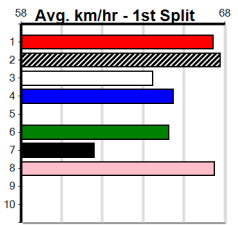

SPORTSBET HT2 DAMSELS DASH

Distance: 525m, Race Type: Grade 5 Heat, Total Prizemoney: $3,340
1st: $2,230, 2nd: $690, 3rd: $345, 4th: $75

10

10:02PM

(VIC time)

Watchdog Tips:

0 0 0 0

Bet:

Form Box Weight Dist Track Date Time BON Margin 1st/2nd (Time) PIR Checked Comment W/R Split 1 S/P Grade

1 HONEY ZEN [5]

BK B Nov-22 BARCIA BALE INDY HONEY

Trainer: Thomas Dailly (Anakie)

3rd (8)	24.7	525	MEA	R10	01-Feb-25	30.32	29.85	7.00LNANGAR JIM (29.85)	Q/2233	.	.	.	5.04	$4.70	5
6th (2)	24.5	525	MEA	R3	08-Feb-25	30.57	29.58	15.00LMEPUNGA TULLY (29.58)	M/2246	.	.	.	5.07	$21.40	S
5th (2)	24.7	525	MEP	R11	12-Feb-25	30.56	29.86	10.00LPEPPER RUSH (29.87)	S/5555	.	.	.	5.20	$1.90	X34
4th (5)	24.4	525	MEA	R7	22-Feb-25	30.20	29.61	3.25LPAW WHITLEY (29.98)	M/3333	.	.	.	5.10	$6.50	5

Owner(s): DAILLY GREYHOUND FARMS (SYN), G Dailly, T Dailly

Winning Boxes

1	2	3	4	5	6	7	8	
1	2	1	1	5	6	7	8	
2	1	1				2		
Prize	Best							$37,310.00
Best	Starts							30.03
Starts	Trk/Dst							32-6-6-6
Trk/Dst	APM							20-4-2-5
APM								$14157

2 MEPUNGA SCARLETT [5]

BK B Mar-23 FERNANDO BALE MEPUNGA SPECTRE

Trainer: Jeffrey Britton (Anakie)

2nd (2)	27.1	515	SAN	R4	23-Jan-25	29.67	28.84	2.25LSILKY SAUCE (29.53)	M/3222	.	.	.	5.09	$2.80	5
3rd (2)	27.3	450	BAL	R6	29-Jan-25	25.48	25.08	2.50LSHARAPOVA STAR (25.32)	M/333	.	.	SW	6.53	$4.20	S
3rd (7)	27.1	525	MEA	R5	08-Feb-25	30.34	29.58	3.75LMOTION SENSOR (30.09)	M/2233	.	.	.	5.11	$6.50	S
6th (4)	27.2	525	MEA	R9	15-Feb-25	30.08	29.72	2.50LTIM ZOO (29.91)	M/2222	.	.	.	5.04	$27.20	SSF

Owner(s): B Smith

Winning Boxes

1	2	3	4	5	6	7	8	
1	2	3	4	5	6	7	8	
1		1				1	1	
Prize	Best							$26,835.00
Best	Starts							29.91
Starts	Trk/Dst							10-4-1-4
Trk/Dst	APM							7-3-0-3
APM								$18942

3 WYBURN SOLSTICE (TAS)[5]

F B Jun-22 KOBLENZ WYBURN DANCER

Trainer: Adrian Kenyon (Lara)

2nd (3)	31.1	450	BAL	R8	20-Jan-25	25.59	25.32	1.25LKENZIE KID (25.51)	M/222	.	.	.	6.73	$1.50	SH
4th (5)	31.0	450	BAL	R4	29-Jan-25	25.83	25.08	2.50LKENZIE KID (25.66)	M/454	.	.	.	6.68	$8.00	SF
2nd (8)	30.8	525	MEP	R4	12-Feb-25	30.33	29.86	7.00LPAW IKE (29.86)	M/1233	.	.	.	5.22	$21.10	5H
5th (2)	30.6	525	MEP	R5	19-Feb-25	30.35	29.58	6.00LCANYA EXPLODE (29.95)	M/3555	.	.	.	5.14	$30.50	5F

Owner(s): GLASWEGIAN ANGEL (SYN), A Kenyon, R Kenyon, A Kenyon

Winning Boxes

1	2	3	4	5	6	7	8	
1	2	3	4	5	6	7	8	
3	2					2		
Prize	Best							$28,825.00
Best	Starts							30.33
Starts	Trk/Dst							25-7-6-1
Trk/Dst	APM							2-0-1-0
APM								$6737

4 PAW BERRY (NSW)[5]

BEF B Dec-22 BERNARDO HADARAH BALE

Trainer: Mark Delbridge (Balliang)

3rd (3)	28.7	515	SAN	R10	30-Jan-25	30.19	29.11	8.50LHI THERE FRANK (29.59)	M/5333	.	.	.	5.32	$12.60	5
7th (5)	28.8	515	SAN	R11	06-Feb-25	30.32	29.33	6.50LSHARNI'S SECRET (29.88)	M/6667	.	.	.	5.16	$16.60	5
8th (4)	28.8	450	WBL	R5	13-Feb-25	25.90	25.19	9.50LMR. KIA ORA (25.25)	M/587	.	.	.	6.67	$68.80	X45
5th (7)	28.9	515	SAN	R10	20-Feb-25	30.44	29.47	11.00LFLEETWOOD EROS (29.73)	M/4655	.	.	.	5.22	$14.10	5

Owner(s): B Wheeler

Winning Boxes

1	2	3	4	5	6	7	8	
1	2	3	4	5	6	7	8	
2				1			1	
Prize	Best							$18,527.14
Best	Starts							30.42
Starts	Trk/Dst							32-4-7-6
Trk/Dst	APM							2-0-0-0
APM								$10112

5 *** VACANT BOX ***

Trainer:

Owner(s):

Winning Boxes

1	2	3	4	5	6	7	8	
1	2	3	4	5	6	7	8	
Prize	Best							
Best	Starts							
Starts	Trk/Dst							
Trk/Dst	APM							
APM