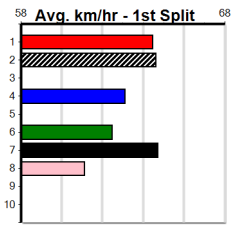

THE WATCHDOG APP

Distance: 525m, Race Type: Maiden, Total Prizemoney: $2,860
1st: $1,900, 2nd: $590, 3rd: $295, 4th: $75

1

6:52PM
(VIC time)

Watchdog Tips: 0 0 0 0 **Bet:** .