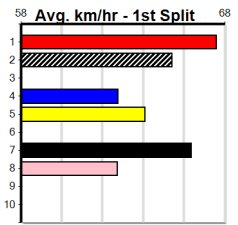

Meadows (MEP)

4

8:01PM

(VIC time)

GORSKI TRUCK & TRAILER

Distance: 600m, Race Type: Grade 5, Total Prizemoney: \$3,940
1st: \$2,640, 2nd: \$815, 3rd: \$410, 4th: \$75

Watchdog Tips:

0 0 0 0