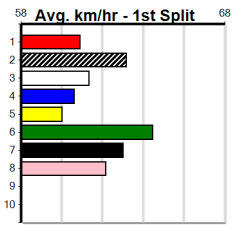

WESTLINK CONTAINER SALES

Distance: 525m, Race Type: Mixed 6/7, Total Prizemoney: $3,340
1st: $2,230, 2nd: $690, 3rd: $345, 4th: $75

3
7:43PM
(VIC time)

Watchdog Tips: 0 0 0 0 **Bet:** .