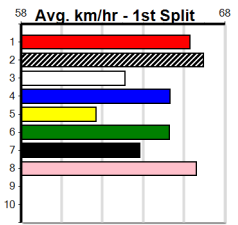

RSN GREY AREAS - WEDNESDAY & FRID

Distance: 525m, Race Type: Grade 5, Total Prizemoney: \$3,340
 1st: \$2,230, 2nd: \$690, 3rd: \$345, 4th: \$75

6

8:41PM

(VIC time)

Watchdog Tips:

0 0 0 0

Bet: