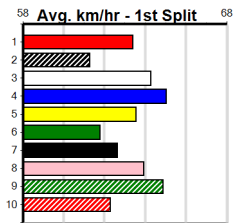

CITY VIEW BISTRO (0-2 WINS) (250+RANK)

Distance: 600m, Race Type: Restricted Win, Total Prizemoney: \$3,940
 1st: \$2,640, 2nd: \$815, 3rd: \$410, 4th: \$75

5

8:23PM

(VIC time)

Watchdog Tips: **0 0 0 0** Bet: **0**