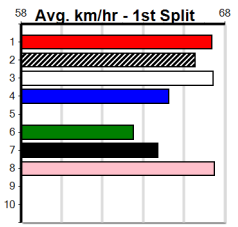

TOTAL CONTAINER SOLUTIONS

Distance: 525m, Race Type: Mixed 4/5, Total Prizemoney: $3,875
1st: $2,600, 2nd: $800, 3rd: $400, 4th: $75

7

8:59PM
(VIC time)

Watchdog Tips: **0 0 0 0** Bet: **0**

Form	Box	Weight	Dist	Track	Date	Time	BON	Margin	1st/2nd (Time)	PIR	Checked	Comment	W/R	Split 1	S/P	Grade

1 SOLAR SPECTRUM [5]

F D Dec-22 AUSSIE INFRARED IT'S A FRENZY

Trainer: Lisa Delbridge (Balliang)

2nd (3)	33.5	460	WGL	R8	28-Jan-25	25.95	25.88	0.25L	LASTON CORLEONE (25.93)	S/322	.	.	.	6.60	$3.90	X45
1st (5)	33.3	450	WBL	R6	06-Feb-25	25.19	25.11	3.25L	HIGHLY ABRASIVE (25.41)	M/111	.	.	.	6.54	$5.20	5H
1st (5)	33.1	450	WBL	R8	13-Feb-25	25.19	25.19	2.00L	IDYLLIC JAMES (25.32)	M/111	.	SW	.	6.52	$7.10	5F
2nd (1)	33.4	525	MEP	R10	19-Feb-25	30.25	29.58	0.75L	WINTER GOES (30.22)	M/1111	.	.	.	5.08	$6.00	5

Owner(s): G Black

Winning Boxes							
1	2	3	4	5	6	7	8
1	2	1	3				2
Prize	$28,845.00						
Best	30.25						
Starts	29-9-9-1						
Trk/Dst	1-0-1-0						
APM	$19769						

2 SHIV ROY [5]

RF B Feb-22 ZAMBORA BROCKIE BELT UP TUBSY

Trainer: David Bourke (The Basin)

1st (3)	30.9	300	HVL	R10	26-Jan-25	16.68	16.52	2.50L	PRESTIA (16.84)	M/1	.	.	.	3.95	$4.00	5
4th (4)	30.6	400	WGL	R5	31-Jan-25	22.94	22.29	9.50L	PEAKY JOE (22.29)	M/44	.	.	.	8.49	$10.60	X45
8th (2)	30.2	400	WGL	R11	07-Feb-25	23.34	22.47	11.00L	MYALL JACK (22.64)	M/88	.	V7	.	8.63	$7.10	5
1st (8)	30.3	400	WGL	R7	18-Feb-25	22.79	22.29	0.50L	CELTIC BOUY (22.82)	M/34	.	.	.	8.46	$3.80	X45

Owner(s): C Flynn

Winning Boxes							
1	2	3	4	5	6	7	8
1	2	1	1			1	2
Prize	$15,595.00						
Best	30.62						
Starts	32-8-2-2						
Trk/Dst	4-0-1-0						
APM	$7874						

3 CRUISING DEBBIE [4]

BKW B Dec-21 MEPUNGA CRUZER MEPUNGA DEBBIE

Trainer: Brendan Pursell (Lara)

3rd (8)	28.1	525	MEA	R5	18-Jan-25	30.26	29.41	10.00L	STOMPING (29.57)	M/3443	.	.	.	5.08	$7.40	5
1st (2)	28.2	525	MEA	R7	25-Jan-25	30.27	29.76	1.00L	ZIPPING MINAJ (30.32)	Q/2112	.	.	.	5.09	$4.80	X45
8th (1)	28.2	525	MEA	R2	08-Feb-25	30.83	29.58	11.00L	REAPER (30.07)	Q/3678	.	.	.	5.12	$6.50	S
5th (7)	28.1	515	SAP	R7	17-Feb-25	29.97	29.36	9.00L	BEACH BOURBSKI (29.36)	M/5555	.	.	.	5.19	$10.60	4

Owner(s): A Mcdowall

Winning Boxes							
1	2	3	4	5	6	7	8
1	1	1	2	2	3	2	1
Prize	$255,347.50						
Best	29.88						
Starts	44-13-9-12						
Trk/Dst	14-3-4-2						
APM	$52894						

4 PAW PASADENA (NSW)[4]

BK D Feb-23 JACKSLITTLETHING IDRIA BALE

Trainer: Robert Camilleri (Lara)

6th (3)	32.2	515	SAN	R4	23-Jan-25	29.99	28.84	7.00L	SILKY SAUCE (29.53)	S/8666	.	.	.	5.42	$10.00	5
2nd (7)	31.8	485	HOR	R7	07-Feb-25	27.53	27.26	4.00L	WILL VANSON (27.26)	M/343	.	.	.	6.89	$2.60	X45
1st (6)	31.8	485	HOR	R8	11-Feb-25	27.06	27.06	1.00L	PRETTY CAPRI (27.12)	M/322	.	SW	.	6.67	$1.20	X45
7th (6)	31.6	525	MEA	R11	15-Feb-25	30.75	29.72	15.00L	REALITY BEST (29.72)	S/8777	.	.	.	5.39	$9.30	X45

Owner(s): B Wheeler

Winning Boxes							
1	2	3	4	5	6	7	8
1	2	1	1	2			
Prize	$18,690.00						
Best	29.97						
Starts	15-6-7-0						
Trk/Dst	3-1-1-0						
APM	$14052						

ENG SAP 2025-02-24

5 *** VACANT BOX ***

Trainer:
Owner(s):

Winning Boxes							
1	2	3	4	5	6	7	8