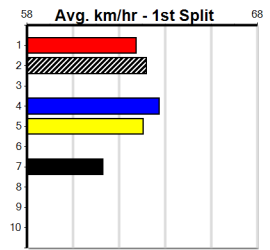

2

7:18PM

(VIC time)

Distance: 525m, Race Type: Maiden, Total Prizemoney: $2,860
1st: $1,900, 2nd: $590, 3rd: $295, 4th: $75

Watchdog Tips:

Bet:

Table with columns: Form Box, Wgt, Dist, Track, Date, Time, BON, Margin, 1st/2nd (Time), PIR, Checked, Comment, W/R, Split 1, S/P, Grade

NOVA'S FERN [M]
F Bitch Mar-23 Sire: FERNANDO BALE Dam: NOVA WILLOW
Owner(s): M Rodgers
Trainer: Mary Inguanti (Camperdown)
Winning Distances: < 300m (0) 300 - 399m (0) 400 - 499m (0) 500 - 599m (0) 600 - 699m (0) > 700m (0)
Winning Weights:
3rd (3) 25.0 390 WBL R2 26-Dec-24 22.98 21.98 8.50L MIDNIGHT REBEL (22.41) M/33 9.10 $23.80 M
5th (3) 24.7 390 WBL R1 07-Jan-25 23.30 21.88 6.50L OH SO BREE (22.84) M/65 8.97 $18.20 M
7th (4) 24.7 390 WBL R1 13-Jan-25 23.32 22.26 14.00 MEMORIES OF ROSE (22.39) M/68 8.95 $18.80 M
4th (1) 24.7 390 WBL R2 20-Jan-25 22.85 22.29 1.00L PAW RAKULA (22.79) M/44 8.93 $8.20 M
6th (4) 24.5 390 WBL R1 27-Jan-25 23.37 22.29 14.00 ASTON SOVEREIGN (22.43) M/87 9.43 $12.00 M
3rd (7) 24.7 450 WBL R4 03-Feb-25 26.40 25.72 4.75L GO BACK (26.07) M/765 6.84 $54.90 M
6th (8) 24.7 450 WBL R2 10-Feb-25 26.41 25.82 4.50L BLUE BENZ (26.12) S/666 6.99 $37.30 M
5th (7) 24.7 390 WBL R2 17-Feb-25 23.45 22.12 14.00 PAW OLSON (22.54) M/36 9.03 $27.80 M
Last 3 wins NOT included above
Box History
Prize Best $630.00
Starts 11-0-0-3
Trk/Dts 0-0-0-0
APM 504

TOMMY SPARKLE [M]
BK Dog Jan-23 Sire: TOMMY SHELBY Dam: MEPUNGA SPARKLE
Owner(s): Wachtel Gibbs (SYN), L Wachtel, B Gibbs
Trainer: Thomas Dailly (Anakie)
Winning Distances: < 300m (0) 300 - 399m (0) 400 - 499m (0) 500 - 599m (0) 600 - 699m (0) > 700m (0)
Winning Weights:
3rd (2) 30.4 450 BAL R1 01-Jan-25 25.71 25.18 2.75L DAD'S TARPIA (25.52) M/322 6.67 $4.80 M
2nd (2) 30.6 450 BAL R3 08-Jan-25 25.43 24.66 2.50L DELICIOUS (25.26) M/222 6.70 $5.30 M
6th (5) 31.0 460 GEL R1 14-Jan-25 26.44 25.58 7.00L SHIMA TIME (25.97) S/866 6.92 $5.70 M
2nd (4) 30.8 450 BAL R2 22-Jan-25 25.33 25.06 2.50L ASTON GUITAR (25.17) M/222 6.65 $6.80 M
2nd (2) 30.8 450 BAL R1 29-Jan-25 25.32 25.08 3.25L WYONG DALLAS (25.10) M/332 6.66 $3.70 RW
2nd (7) 30.8 525 MEP R1 05-Feb-25 30.92 29.93 15.00 TRIBECA (29.93) S/5532 5.26 $7.40 MH
5th (6) 30.9 525 MEA R1 15-Feb-25 31.00 29.72 19.00 TRIBECA (29.72) S/6665 5.32 $8.20 MSF
Last 3 wins NOT included above
Box History
Prize Best $2490.00
Starts 30.92(7)-5/2/25
Trk/Dts 7-0-4-1
APM 2230

*** VACANT BOX ***
Sire: Dam:
Owner(s):
Trainer:
Winning Distances: < 300m (0) 300 - 399m (0) 400 - 499m (0) 500 - 599m (0) 600 - 699m (0) > 700m (0)
Winning Weights:
Box History

ZIPPING SANDCHEZ (NSW)[M]
BK Dog Jun-23 Sire: ZACK MONELLI Dam: ZIPPING MIRANDA
Owner(s): Hallinan Hallinan (SYN), M Hallinan, F Hallinan
Trainer: Brooke Ennis (Avalon)
Winning Distances: < 300m (0) 300 - 399m (0) 400 - 499m (0) 500 - 599m (0) 600 - 699m (0) > 700m (0)
Winning Weights:
3rd (2) 33.9 400 GEL R1 14-Feb-25 23.45 22.21 7.50L REIKO BATTY (22.96) S/76 8.75 $1.80 M
Last 3 wins NOT included above
Box History
Prize Best $260.00
Starts 1-0-0-1
Trk/Dts 0-0-0-0
APM 260