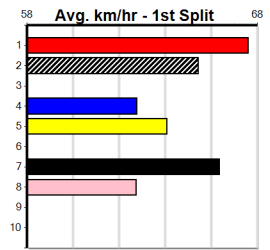

GORSKI TRUCK & TRAILER

4

8:01PM

(VIC time)

Distance: 600m, Race Type: Grade 5, Total Prizemoney: $3,940
1st: $2,640, 2nd: $815, 3rd: $410, 4th: $75

Watchdog Tips:

Bet:

Form Box	Wgt	Dist	Track	Date	Time	BON	Margin	1st/2nd (Time)	PIR	Checked	Comment	WR	Split 1	S/P	Grade

1 PEPPER RUSH [5]

BD Dog Feb-22 Sire: FERNANDO BALE Dam: GOLDEN SHIRAZ Trainer: Shane Drummond (Heathcote)

Owner(s): S Drummond
Winning Distances: < 300m (0) 300 - 399m (0) 400 - 499m (6) 500 - 599m (10) 600 - 699m (0) > 700m (0)
Winning Weights: 30.5(2) 30.6(1) 30.7(2) 30.8(4) 30.9(2) 31.0(2) 31.2(2) 31.5(1)

3rd (6)	30.6	450	SHP	R8	07-Oct-24	25.69	25.40	2.25L BLIMEY TEDDY (25.54)	M/655	.	SW	.	6.64	$1.90	X45
3rd (7)	30.7	600	MEA	R8	12-Oct-24	34.77	34.60	2.75L PAW YASMIN (34.60)	Q/1111	.	.	.	8.89	$3.50	X45
4th (8)	30.8	425	BEN	R9	13-Dec-24	24.07	23.66	6.00L TOMMY TEQUILA (23.66)	M/344	.	.	.	6.48	$5.50	X34
3rd (1)	30.5	525	MEP	R7	18-Dec-24	30.11	29.94	2.00L FERNANDO DUKE (29.98)	Q/1112	.	.	.	5.12	$2.50	X34
4th (3)	30.4	525	MEA	R6	28-Dec-24	30.77	30.09	6.00L BOMB LUCA (30.36)	M/1454	.	SW	.	5.13	$3.30	4
3rd (6)	31.1	300	HVL	R10	02-Feb-25	16.59	16.28	4.50L HIGHLY ABRASIVE (16.29)	M/3	.	.	.	3.91	$6.00	X45
5th (6)	31.1	300	HVL	R11	09-Feb-25	16.71	16.42	4.25L HIJACK (16.42)	M/5	.	.	.	3.95	$2.90	5
1st (8)	30.8	525	MEP	R11	12-Feb-25	29.87	29.86	0.75L ASTON PING (29.91)	M/1111	.	.	.	5.02	$5.20	X34

Last 3 wins NOT included above

1st (2)	30.7	500	BEN	R8	07-Jun-24	28.06	27.68	2.75L DASH OF WHISKY (28.24)	Q/111	.	SW	.	6.43	$1.80	SH
1st (3)	30.5	500	BEN	R6	26-Jul-24	28.42	27.89	0.50L TOKYO HEIST (28.44)	M/221	.	.	.	6.52	$2.40	FFA
1st (3)	30.5	525	MEA	R9	07-Sep-24	30.01	29.55	3.5L TOKYO HEIST (30.24)	M/1111	.	.	.	5.07	$9.40	5

Box History

Bx	1st	2nd	3rd	4th	5th	6th	7th	8th
1	3	1	1	1	1			
2	3	2	2	3		1		
3	4	1	1	1	1			
4	1				1			1
5	3	1	1					1
6		2	2		1			2
7		2	2	1	1	1		
8	2	2	1	1				

Prize Best Starts Trk/Dts APM

Prize	$71050.00
Best	34.64(2)-1/6/24
Starts	54-16-10-10
Trk/Dts	4-0-0-2
APM	13240