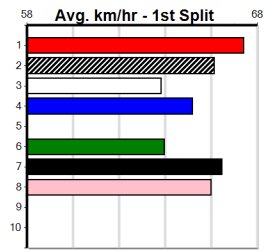

SPORTSBET HT1 DAMSELS DASH

Distance: 525m, Race Type: Grade 5 Heat, Total Prizemoney: $3,340
1st: $2,230, 2nd: $690, 3rd: $345, 4th: $75

9

9:38PM

(VIC time)

Watchdog Tips:

Bet:

Form Box	Wgt	Dist	Track	Date	Time	BON	Margin	1st/2nd (Time)	PIR	Checked	Comment	WR	Split 1	S/P	Grade

1

JAZZY BELLE [5]
BK Bitch Sep-22 Sire: ASTON RUPEE Dam: STAR OF JASMINE
Owner(s): S Jardine Trainer: Scott Stefanos (Longwood)
Winning Distances: < 300m (0) 300 - 399m (1) 400 - 499m (1) 500 - 599m (3) 600 - 699m (0) > 700m (0)
Winning Weights: 27.1(1) 27.2(1) 27.3(1) 27.6(1) 27.7(1)

3rd (4)	27.7	500	BEN	R6	14-Dec-24	28.75	28.54	2.75L SHAKA BIG CHIEF (28.57)	M/222	.	.	.	6.68	$3.30	RW
1st (7)	27.6	500	BEN	R7	18-Dec-24	28.53	28.15	7.00L IDYLLIC MEYER (29.02)	Q/111	.	.	.	6.58	$2.20	T3-6
4th (1)	27.5	500	BEN	R5	27-Dec-24	28.99	27.87	8.50L ASTON AMISHA (28.42)	M/244	.	.	.	6.62	$4.70	5
1st (4)	27.3	525	MEP	R10	08-Jan-25	30.52	29.63	0.75L LYON BALE (30.56)	M/1111	.	SW	.	5.15	$3.20	T3-5
4th (3)	27.1	525	MEA	R3	18-Jan-25	30.45	29.41	3.25L PAW SUMMER (30.24)	Q/1112	.	.	.	5.04	$23.10	5
1st (3)	27.1	525	MEA	R12	25-Jan-25	30.49	29.76	1.75L PALDRON BALE (30.60)	M/2111	.	SW	.	5.16	$6.10	5
2nd (5)	27.1	515	SAN	R10	30-Jan-25	30.07	29.11	7.00L HI THERE FRANK (29.59)	M/1222	.	.	.	5.16	$29.00	5
7th (8)	27.3	515	SAN	R10	06-Feb-25	30.51	29.33	17.00L READY TO STING (29.33)	M/5888	.	.	.	5.15	$75.10	5

Last 3 wins NOT included above

1st (4)	27.7	390	SHP	R1	30-Sep-24	22.69	22.08	2.00L JOE THE GOOSE (22.83)	M/31	.	.	.	8.57	$8.20	M
1st (1)	27.2	425	BEN	R9	16-Oct-24	24.21	24.12	3.5L MY BRO WHO (24.44)	Q/111	.	SW	.	6.57	$2.10	7

Box History

Bx	1st	2nd	3rd	4th	5th	6th	7th	8th
1	1							
2			1			1		
3	1			1			1	
4	2		1			1		
5		1			2			
6						2		
7	1			1				
8								1

Prize Best Starts Trk/Dts APM

$15060.00
30.45(3)-18/1/25
19-5-1-2
6-2-0-0
11779