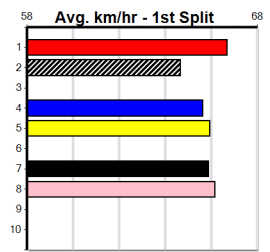

SPORTSBET HT3 DAMSELS DASH

11
10:27PM

(VIC time)

Distance: 525m, Race Type: Grade 5 Heat, Total Prizemoney: $3,340
1st: $2,230, 2nd: $690, 3rd: $345, 4th: $75

Watchdog Tips:

Bet:

Form Box	Wgt	Dist	Track	Date	Time	BON	Margin	1st/2nd (Time)	PIR	Checked	Comment	WR	Split 1	S/P	Grade

PAW TABITHA (NSW)[5]
BK Bitch Dec-22 Sire: BERNARDO Dam: DYNA HARPA
Owner(s): B Wheeler Trainer: Mark Delbridge (Balliang)
Winning Distances: < 300m (0) 300 - 399m (2) 400 - 499m (6) 500 - 599m (0) 600 - 699m (0) > 700m (0)
Winning Weights: 27.6(2) 28.0(3) 28.1(1) 28.2(1) 28.3(1)

1st (2)	28.0	460	WGL	R6	07-Jan-25	25.92	25.65	1.5L WREAKING HAVOC (26.02)	M/111	.	.	.	6.48	$2.40	X45
2nd (8)	27.8	460	GEL	R8	17-Jan-25	25.93	25.75	2.75L PASS THE BUCK (25.75)	Q/211	.	.	.	6.46	$13.80	X45
2nd (4)	27.8	410	HOR	R9	21-Jan-25	23.32	22.87	1.75L PAW ROXY (23.20)	Q/22	.	.	.	10.17	$3.80	5
2nd (2)	27.8	460	GEL	R8	24-Jan-25	25.94	25.61	4.75L PAW WHISTLER (25.61)	M/222	.	.	.	6.69	$13.00	X45
2nd (6)	27.9	515	SAN	R11	30-Jan-25	29.88	29.11	5.00L VERSNELLEN (29.54)	M/5442	.	.	.	5.13	$14.00	5
4th (3)	28.0	515	SAN	R9	06-Feb-25	29.69	29.33	4.75L BORACAY STORM (29.36)	Q/1122	.	SW	.	4.96	$8.10	X45
3rd (6)	27.9	450	BAL	R3	12-Feb-25	25.45	25.25	3.00L PAW XENA (25.25)	M/523	.	.	.	6.56	$3.80	5
3rd (3)	28.2	450	BAL	R6	19-Feb-25	25.51	25.28	1.25L BRUCE'S SHOUT (25.43)	M/232	.	.	.	6.56	$6.80	X45

Last 3 wins NOT included above

1st (6)	28.3	390	BAL	R13	16-Oct-24	22.15	21.97	3.75L ROCK IT QUEEN (22.41)	S/31	.	.	.	8.49	$1.90	5
1st (2)	28.0	435	SLE	R3	27-Oct-24	24.45	24.09	2.75L DUSTY OLD ROAD (24.64)	M/111	.	.	.	5.21	$2.80	5H
1st (6)	28.1	425	BEN	R10	13-Dec-24	23.95	23.66	0.50L ASTON WESTERN (23.98)	M/221	.	.	.	6.50	$10.10	X45

Box History

Bx	1st	2nd	3rd	4th	5th	6th	7th	8th
1	1							
2	2	3						
3			1	1				
4		2	2	1		1	1	
5	1		1					
6	3	3	3					1
7	1							
8		2		1				

Prize Best Starts Trk/Dts APM: $26225.00 FSH 32-8-10-7 0-0-0-0 14702