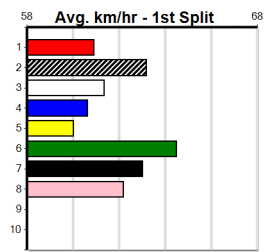

WESTLINK CONTAINER SALES

3

7:43PM

(VIC time)

Distance: 525m, Race Type: Mixed 6/7, Total Prizemoney: $3,340
1st: $2,230, 2nd: $690, 3rd: $345, 4th: $75

Watchdog Tips:

Bet:

Form Box	Wgt	Dist	Track	Date	Time	BON	Margin	1st/2nd (Time)	PIR	Checked	Comment	WR	Split 1	S/P	Grade

1 PEPPERONI [7]

BK Bitch Apr-22 Sire: MY REDEEMER Dam: BELLE'S ON BOOST
Owner(s): D Smith Trainer: Danielle Smith (Lara)
Winning Distances: < 300m (0) 300 - 399m (1) 400 - 499m (0) 500 - 599m (0) 600 - 699m (0) > 700m (0)
Winning Weights: 28.3(1)

8th (3)	29.3	410	HOR	R2	08-Oct-24	24.48	23.26	11.00 TYCOON JILL (23.72)	M/77				11.07	$48.30	7
7th (6)	29.7	400	GEL	R10	21-Oct-24	23.38	22.57	5.50L SILVERTREE FLOSS (23.01)	M/88				8.94	$12.60	7
6th (4)	29.4	460	GEL	R7	05-Nov-24	27.02	25.92	16.00 QUEEN KIMETTO (25.92)	M/875				7.06	$120.50	X67
8th (5)	29.2	460	GEL	R9	26-Nov-24	26.85	25.91	13.00 CLONCURRY GOLD (25.97)	S/788				6.96	$84.00	7
6th (3)	28.7	400	GEL	R11	31-Dec-24	23.55	22.76	4.75L HERE TO TALK (23.22)	M/77				9.08	$7.40	7
5th (7)	29.1	460	GEL	R2	07-Jan-25	27.13	25.93	12.00 BORN TO PARTY (26.30)	M/885				7.20	$37.80	RW
6th (3)	28.8	400	WGL	R8	16-Jan-25	23.67	22.72	10.00 ASTONISHING LADY (22.98)	M/66				8.92	$28.50	7
8th (5)	28.9	300	HVL	R3	12-Feb-25	17.87	16.75	14.00 ZINZAN PLODDER (16.92)	M/8				4.18	$32.60	7

Last 3 wins NOT included above

1st (1)	28.3	390	WBL	R2	19-Feb-24	22.87	22.26	2.00L ACTION ROYALE (23.00)	Q/21				8.82	$3.80	M

Prize Best Starts Trk/Dts APM: $1480.00 FSH 21-1-1-1 0-0-0-0 87

2 IOWA LASS [6]

RF Bitch May-22 Sire: ORSON ALLEN Dam: MILLY MAC
Owner(s): D Kee Trainer: Darren Kee (Lara)
Winning Distances: < 300m (0) 300 - 399m (0) 400 - 499m (2) 500 - 599m (0) 600 - 699m (0) > 700m (0)
Winning Weights: 27.9(1) 28.6(1)

7th (7)	29.0	400	GEL	R9	19-Nov-24	24.00	22.65	20.00 EAT YOUR SPINACH (22.65)	M/56				9.02	$20.40	7
3rd (7)	29.0	390	SHP	R10	28-Nov-24	22.50	22.30	1.5L ASTON PRESIDENT (22.40)	M/33				8.63	$2.80	7
2nd (7)	28.6	390	SHP	R11	05-Dec-24	22.47	22.18	1.00L BREE CABANG (22.42)	M/32				8.70	$2.20	T3-7
1st (1)	28.6	400	GEL	R9	10-Dec-24	22.51	22.51	3.5L PAW VELDRON (22.75)	Q/11				8.36	$4.90	7
6th (5)	28.6	515	SAN	R3	23-Jan-25	30.09	28.84	6.00L TEXAS PRESIDENT (29.67)	M/6566				5.30	$38.30	6G
3rd (6)	28.9	515	SAN	R2	30-Jan-25	30.42	29.11	12.00 SHIMA TIME (29.64)	M/6733				5.26	$40.30	6G
6th (2)	28.8	460	GEL	R6	07-Feb-25	26.50	25.68	7.50L PAW TORONTO (26.00)	S/677				6.88	$15.00	RWH
6th (3)	28.5	460	GEL	R7	15-Feb-25	26.67	26.17	7.50L SNITCH ADAMS (26.17)	M/675				6.83	$15.50	RW

Last 3 wins NOT included above

1st (8)	27.9	450	BAL	R1	18-Aug-24	26.24	25.68	3.00L HEY ELLA (26.44)	M/111				6.82	$2.80	T3-M

Prize Best Starts Trk/Dts APM: $6175.00 30.52(1)-14/9/24 26-2-5-3 6-0-2-0 2989