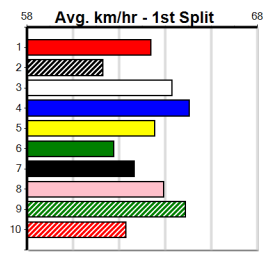

CITY VIEW BISTRO (0-2 WINS) (250+RANK)

5

8:23PM

(VIC time)

Distance: 600m, Race Type: Restricted Win, Total Prizemoney: $3,940
1st: $2,640, 2nd: $815, 3rd: $410, 4th: $75

Watchdog Tips:

Bet:

Form Box	Wgt	Dist	Track	Date	Time	BON	Margin	1st/2nd (Time)	PIR	Checked	Comment	WR	Split 1	S/P	Grade

1 RIPPING IT UP [6]

BK Dog Jan-23 Sire: FERAL FRANKY Dam: SANDY'S REVENGE
Owner(s): S Stefanos Trainer: Scott Stefanos (Longwood)
Winning Distances: < 300m (0) 300 - 399m (0) 400 - 499m (1) 500 - 599m (1) 600 - 699m (0) > 700m (0)
Winning Weights: 29.6(1) 29.8(1)

4th (8)	29.8	460	WGL	R3	03-Dec-24	26.87	25.95	6.50L NOT OUR FAULT (26.42)	M/666	.	V28	.	6.82	$2.20	M
2nd (6)	29.6	450	SHP	R5	09-Jan-25	26.26	25.57	0.50L UTAH ICON (26.23)	M/667	.	.	.	7.06	$2.60	M
1st (3)	29.6	425	BEN	R1	15-Jan-25	24.62	24.09	1.75L AMRON BUSTER (24.73)	M/542	.	.	.	6.77	$2.70	M
1st (8)	29.8	500	BEN	R7	22-Jan-25	28.60	28.41	3.75L MCIVOR MORGAN (28.86)	M/111	.	SW	.	6.69	$4.70	RW
3rd (3)	29.6	500	BEN	R6	31-Jan-25	28.53	27.78	6.50L RIVERSDALE MICK (28.10)	Q/333	.	.	.	6.74	$15.70	RWH
8th (4)	30.1	515	SAN	R2	06-Feb-25	30.57	29.33	14.00 ASTON AMISHA (29.62)	M/7888	.	.	.	5.24	$63.20	RWF
5th (7)	29.6	525	MEP	R10	12-Feb-25	30.75	29.86	8.00L IF ONLY (30.19)	M/5665	.	.	.	5.29	$17.30	6G
5th (8)	29.4	515	SAP	R3	17-Feb-25	30.11	29.36	8.50L PAW WAVERLY (29.54)	S/6555	.	.	.	5.33	$25.20	6G

Last 3 wins NOT included above

Bx	1st	2nd	3rd	4th	5th	6th	7th	8th
1								
2								
3	1		1					
4								1
5								
6		1						
7					1			
8	1			1	1			

Prize Best	$2890.00
Starts	FSTD
Trk/Dts	8-2-1-1
APM	0-0-0-0
	2366

2 TENTEN [M]

BK Bitch Feb-23 Sire: FERNANDO BALE Dam: DESIREE DEVERE
Owner(s): A Blake Trainer: Mary Blake (North Bendigo)
Winning Distances: < 300m (0) 300 - 399m (0) 400 - 499m (0) 500 - 599m (0) 600 - 699m (0) > 700m (0)
Winning Weights:

5th (1)	25.9	425	BEN	R1	14-Dec-24	24.61	24.07	5.50L GOOSEBUMPS RICO (24.24)	Q/555	.	.	.	6.85	$12.10	M
4=	26.0	450	WBL	R1	02-Jan-25	26.63	25.45	9.50L NIRRANDA GRACIE (26.00)	M/655	.	.	.	7.02	$28.20	M
6th (3)	25.8	460	GEL	R2	07-Jan-25	27.19	25.93	13.00 BORN TO PARTY (26.30)	Q/346	.	.	.	6.89	$45.60	RW
5th (7)	26.1	425	BEN	R2	15-Jan-25	25.07	24.09	2.75L JODIE'S ANGEL (24.90)	M/766	.	.	.	6.94	$16.00	M
5th (1)	25.8	350	HVL	R2	24-Jan-25	20.62	19.52	11.00 TWO BAYS (19.91)	M/5	.	.	.	7.15	$17.60	T3-M
4th (1)	25.8	500	BEN	R1	05-Feb-25	29.53	28.47	13.00 LAMP POST (28.65)	M/444	.	.	.	7.04	$21.90	M
5=	25.9	595	SAP	R3	10-Feb-25	35.83	34.25	19.00 THIS BAD BOY (34.52)	M/6766	.	.	.	9.75	$64.10	RW
4th (2)	26.0	600	MTG	R10	16-Feb-25	35.68	35.11	8.50L SEND IT BLUE (35.11)	66664	66664	.	.	9.56	$81.00	X456

Last 3 wins NOT included above

Bx	1st	2nd	3rd	4th	5th	6th	7th	8th
1				1	2			
2				1	1			
3	1					1		1
4				1	1	1	1	1
5			1			1		
6								
7				1	1			
8	1	1	1	1	1			

Prize Best	$945.00
Starts	FSD
Trk/Dts	20-0-2-2
APM	0-0-0-0
	528