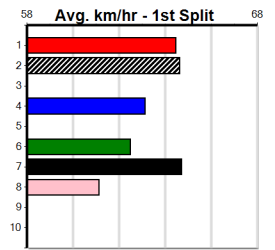

1

6:52PM

(VIC time)

Distance: 525m, Race Type: Maiden, Total Prizemoney: $2,860
1st: $1,900, 2nd: $590, 3rd: $295, 4th: $75

Watchdog Tips:

Bet:

Form Box	Wgt	Dist	Track	Date	Time	BON	Margin	1st/2nd (Time)	PIR	Checked	Comment	WR	Split 1	S/P	Grade

1

HOT NANU [M]
WF Dog May-23 Sire: FERNANDO BALE Dam: JS MAKIN WAVES
Owner(s): N Powell Trainer: Jason Sharp (Lara)
Winning Distances: < 300m (0) 300 - 399m (0) 400 - 499m (0) 500 - 599m (0) 600 - 699m (0) > 700m (0)
Winning Weights:

2nd (4)	32.3	525	MEP	R2	05-Feb-25	30.63	29.93	4.50L DOONGALLA ROCKET	M/4222	.	.	.	5.26	$13.30	MH
2nd (5)	32.1	525	MEA	R1	15-Feb-25	30.24	29.72	7.50L TRIBECA (29.72)	M/2222	.	.	.	5.16	$14.70	MSF
4th (3)	32.2	525	MEA	R2	22-Feb-25	30.58	29.61	9.00L TRIBECA (29.96)	M/7333	.	.	.	5.30	$17.70	MF

Last 3 wins NOT included above

Box History

Bx	1st	2nd	3rd	4th	5th	6th	7th	8th
1								
2								
3				1				
4	1							
5		1						
6								
7								
8								

Prize Best	$2560.00
Starts	30.24(5)-15/2/25
Trk/Dts	3-0-2-0
APM	3-0-2-0
APM	2560

2

GOWIE (NSW)[M]
RF Dog Feb-23 Sire: SUPERIOR PANAMA Dam: KEEP GUESSING
Owner(s): T Watkins Trainer: Peter Inguanti (Camperdown)
Winning Distances: < 300m (0) 300 - 399m (0) 400 - 499m (0) 500 - 599m (0) 600 - 699m (0) > 700m (0)
Winning Weights:

5th (4)	31.4	390	WBL	R1	04-Jan-25	23.51	22.03	15.00 DEMOLISH (22.52)	M/44	.	.	.	8.99	$9.40	MH
3rd (7)	31.7	390	WBL	R2	09-Jan-25	22.69	21.75	6.50L DEMOLISH (22.27)	S/34	.	.	W	8.88	$30.20	MF
8th (3)	31.6	450	WBL	R1	16-Jan-25	26.62	25.14	14.00 BINDY BLAZER (25.66)	M/468	.	.	.	6.78	$24.50	M
7th (2)	31.9	450	WBL	R4	03-Feb-25	26.62	25.72	8.00L GO BACK (26.07)	M/357	.	.	.	6.67	$3.50	M
5th (2)	31.7	450	WBL	R2	10-Feb-25	26.35	25.82	3.5L BLUE BENZ (26.12)	S/455	.	.	.	6.89	$4.40	M
3rd (3)	31.6	400	GEL	R1	15-Feb-25	23.12	22.48	1.5L DIAMANTINA PEAR (23.03)	M/33	.	.	.	8.93	$9.40	M
7th (7)	31.8	525	MEP	R1	19-Feb-25	31.47	29.58	21.00 JUST GOT PAID (30.03)	M/4777	.	.	.	5.32	$16.50	M

Last 3 wins NOT included above

Box History

Bx	1st	2nd	3rd	4th	5th	6th	7th	8th
1								
2					1			1
3			1					1
4					1			
5								
6								
7			1					1
8								

Prize Best	$460.00
Starts	31.47(7)-19/2/25
Trk/Dts	7-0-0-2
APM	1-0-0-0
APM	400

3

KING OF SNAKE [M]
BD Dog Jul-23 Sire: FERNANDO BALE Dam: ARKANS MABEL
Owner(s): G Farrugia Trainer: Angela Langton (Anakie)
Winning Distances: < 300m (0) 300 - 399m (0) 400 - 499m (0) 500 - 599m (0) 600 - 699m (0) > 700m (0)
Winning Weights:

Last 3 wins NOT included above

Box History

Bx	1st	2nd	3rd	4th	5th	6th	7th	8th
1								
2								
3								
4								
5								
6								
7								
8								

Prize Best	$0
Starts	FSH
Trk/Dts	0-0-0-0
APM	0-0-0-0
APM	0

4

POCKET RIOT [M]
BK Bitch Sep-22 Sire: ALLEN DEED Dam: BLUE SKY RIOT
Owner(s): S Camden-bermingham Trainer: Colin Bermingham (Mount Mercer)
Winning Distances: < 300m (0) 300 - 399m (0) 400 - 499m (0) 500 - 599m (0) 600 - 699m (0) > 700m (0)
Winning Weights:

4th (1)	23.6	525	MEP	R2	27-Nov-24	30.71	30.02	7.50L FAGES (30.19)	S/5555	.	.	.	5.30	$6.50	M

Last 3 wins NOT included above

Box History

Bx	1st	2nd	3rd	4th	5th	6th	7th	8th
1				1				
2								
3								
4								
5								
6								
7								
8								

Prize Best	$75.00
Starts	30.71(1)-27/11/24
Trk/Dts	1-0-0-0
APM	1-0-0-0
APM	45

5

*** VACANT BOX ***
Sire: Dam:
Owner(s): Trainer:
Winning Distances: < 300m (0) 300 - 399m (0) 400 - 499m (0) 500 - 599m (0) 600 - 699m (0) > 700m (0)
Winning Weights: Box History