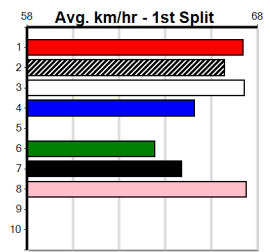

TOTAL CONTAINER SOLUTIONS

7

8:59PM

(VIC time)

Distance: 525m, Race Type: Mixed 4/5, Total Prizemoney: $3,875
1st: $2,600, 2nd: $800, 3rd: $400, 4th: $75

Watchdog Tips:

Bet:

Form Box	Wgt	Dist	Track	Date	Time	BON	Margin	1st/2nd (Time)	PIR	Checked	Comment	WR	Split 1	S/P	Grade

1

SOLAR SPECTRUM [5]

F Dog Dec-22 Sire: AUSSIE INFRARED Dam: IT'S A FRENZY Trainer: Lisa Delbridge (Balliang)

Owner(s): G Black

Winning Distances: < 300m (0) 300 - 399m (3) 400 - 499m (6) 500 - 599m (0) 600 - 699m (0) > 700m (0)

Winning Weights: 33.1(1) 33.3(1) 33.4(1) 33.5(2) 33.7(2) 33.8(2)

Box	1st	2nd	3rd	4th	5th	6th	7th	8th
1	1	2						
2		2		1		1		1
3	2	1						
4	1		1			1	1	
5	3							
6		2		1	1			
7		2		1				1
8	2							1

Prize Best Starts Trk/Dts APM: $28845.00, 30.25(1)-19/2/25, 29-9-9-1, 1-0-1-0, 19769

2

SHIV ROY [5]

RF Bitch Feb-22 Sire: ZAMBORA BROCKIE Dam: BELT UP TUBSY Trainer: David Bourke (The Basin)

Owner(s): C Flynn

Winning Distances: < 300m (0) 300 - 399m (2) 400 - 499m (5) 500 - 599m (1) 600 - 699m (0) > 700m (0)

Winning Weights: 29.6(1) 29.7(1) 29.8(2) 29.9(1) 30.3(1) 30.9(1) 31.0(1)

Box	1st	2nd	3rd	4th	5th	6th	7th	8th
1							1	
2	2				1	1	1	1
3	1			1				
4	1	1	2		2			
5				1	1			
6	1			1				1
7	1	1	1	1			1	
8	2	2			1	1	2	1

Prize Best Starts Trk/Dts APM: $15595.00, 30.62(5)-31/7/24, 32-8-2-2, 4-0-1-0, 7874

3

CRUISING DEBBIE [4]

BKW Bitch Dec-21 Sire: MEPUNGA CRUZER Dam: MEPUNGA DEBBIE Trainer: Brendan Pursell (Lara)

Owner(s): A Mcdowall

Winning Distances: < 300m (0) 300 - 399m (2) 400 - 499m (3) 500 - 599m (8) 600 - 699m (0) > 700m (0)

Winning Weights: 27.5(1) 27.6(1) 27.7(2) 27.8(2) 27.9(1) 28.0(2) 28.2(2) 28.3(1) 28.5(1)

Box	1st	2nd	3rd	4th	5th	6th	7th	8th
1	1	1	3					
2	1	2	1		1		1	1
3	1	3	2					
4	2	1						
5	2		4	1		1		
6	3	1						
7	2	1			2			
8	1		2	1				

Prize Best Starts Trk/Dts APM: $255347.50, 29.88(7)-20/1/24, 44-13-9-12, 14-3-4-2, 52894

4

PAW PASADENA (NSW)[4]

BK Dog Feb-23 Sire: JACKSLITTLETHING Dam: IDRIA BALE Trainer: Robert Camilleri (Lara) ENG SAP 2025-02-24

Owner(s): B Wheeler

Winning Distances: < 300m (0) 300 - 399m (0) 400 - 499m (5) 500 - 599m (1) 600 - 699m (0) > 700m (0)

Winning Weights: 31.8(1) 31.9(3) 32.0(1) 32.2(1)

Box	1st	2nd	3rd	4th	5th	6th	7th	8th
1			1					
2	2	1						
3		1				1		
4	1	1						
5	1							
6	2						1	
7			3					
8								

Prize Best Starts Trk/Dts APM: $18690.00, 29.97(6)-15/1/25, 15-6-7-0, 3-1-1-0, 14052

5

*** VACANT BOX ***

Sire: Dam: Trainer:

Owner(s):

Winning Distances: < 300m (0) 300 - 399m (0) 400 - 499m (0) 500 - 599m (0) 600 - 699m (0) > 700m (0)

Winning Weights:

Box History