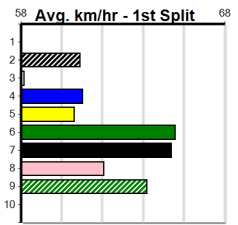

14 RACES TONIGHT

Distance: 390m, Race Type: Maiden, Total Prizemoney: $2,535
1st: $1,680, 2nd: $520, 3rd: $260, 4th: $75

1

6:22PM
(VIC time)

Watchdog Tips: **0 0 0 0** Bet: **0**

Form Box Weight Dist Track Date Time BON Margin 1st/2nd (Time) PIR Checked Comment W/R Split 1 S/P Grade

1 MIA COCO [M]
BE D Mar-23 BEAST UNLEASHED SPUN OUT
Trainer: Gregory Mcrae (Smythes Creek)
Owner(s): Bee Gee Mac (SYN), G Mcrae, B Mcrae

Winning Boxes							
1	2	3	4	5	6	7	8
Prize							
Best							
Starts							
Trk/Dst							
APM							

2 SALEENA BALE [M]
BD B Jul-22 FERAL FRANKY QUAIL BALE
Trainer: Luke Harris (Devon Meadows)
Owner(s): L Harris

Winning Boxes							
1	2	3	4	5	6	7	8
Prize							
Best							
Starts							
Trk/Dst							
APM							

3 GUNAI NUGGET [M]
BK D Jun-23 ASTON RUPEE GUNAI REBEL
Trainer: John Barbara (Exford)
Owner(s): J Martin

Winning Boxes							
1	2	3	4	5	6	7	8
Prize							
Best							
Starts							
Trk/Dst							
APM							

4 ASTON KINNIE [M]
BDW D Apr-23 FERNANDO BALE ASTON RHONE
Trainer: Benjamin Magri (Avalon)
Owner(s): R Borda

Winning Boxes							
1	2	3	4	5	6	7	8
Prize							
Best							
Starts							
Trk/Dst							
APM							

5 STILTON MILEY (NSW)[M]
RBD B Jan-23 SUPERIOR PANAMA ZIPPING MISH
Trainer: Mark Johnson (Ross Creek)
Owner(s): J Bolwell

Winning Boxes							
1	2	3	4	5	6	7	8
Prize							
Best							
Starts							
Trk/Dst							
APM							

6 NICMAC STAR [M]
BD B Apr-23 FERNANDO BALE NICMAC MISS
Trainer: Briana Robertson-leech (Smeaton)
Owner(s): The Roy Boys (SYN), S Mcphee, S Mcphee, K Gutterson, G Gutterson

Winning Boxes							
1	2	3	4	5	6	7	8
Prize							
Best							
Starts							
Trk/Dst							
APM							

7 BRACE FOR KAOS [M]
BK B Apr-23 ASTON RUPEE LEGENDARY LASS
Trainer: Anthony Azzopardi (Rowsley)
Owner(s): K Osborne

Winning Boxes							
1	2	3	4	5	6	7	8
Prize							
Best							
Starts							
Trk/Dst							
APM							

8 NEVERMIND [M]
BK D Mar-23 ASTON RUPEE MEPUNGA KATIE
Trainer: Emma Palma (Lara)
Owner(s): G Farrugia

Winning Boxes							
1	2	3	4	5	6	7	8
Prize							
Best							
Starts							
Trk/Dst							
APM							

9 MISS PICKLUM (NSW)[M] Res.
WF B Jul-22 ORSON ALLEN ZIPPING FANCY
Trainer: Luke Adams (Pearcedale)
Owner(s): G Adams

Winning Boxes							
1	2	3	4	5	6	7	8
Prize							
Best							
Starts							
Trk/Dst							
APM							

10 *** NO RESERVE ***
Trainer:
Owner(s):

Winning Boxes							
1	2	3	4	5	6	7	8
Prize							
Best							
Starts							
Trk/Dst							
APM