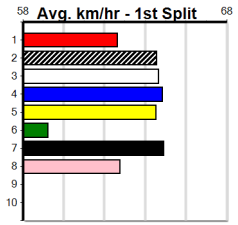

BALLARAT GREYS BINGO EVERY SUNDA

Distance: 450m, Race Type: Grade 5, Total Prizemoney: $2,925
1st: $1,950, 2nd: $600, 3rd: $300, 4th: $75

11
9:52PM
(VIC time)

Watchdog Tips: 0 0 0 0 Bet:

Table with columns: Form, Box, Weight, Dist, Track, Date, Time, BON, Margin, 1st/2nd (Time), PIR, Checked, Comment, W/R, Split 1, S/P, Grade. Rows 1-10 contain race details including horse names (e.g., DARK BEFORE DAWN, SHOWGIRL SHIRLEY, MORaine BELLA), trainers, owners, and winning boxes. Winning boxes include prize, best, starts, and Trk/Dst APM values.