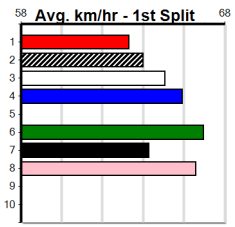

4

7:27PM

(VIC time)

Watchdog Tips:

0 0 0 0

Bet:

Form	Box	Weight	Dist	Track	Date	Time	BON	Margin	1st/2nd (Time)	PIR	Checked	Comment	W/R	Split 1	S/P	Grade

1 BIG CONE TONE [5]

BK D Feb-22 BERNARDO BUSH BLOSSOM

Trainer: Billy Mcrae (Smythes Creek)

1st	(7)	30.6	390	WBL	R6	27-Jan-25	22.62	22.29	3.00LJERSEY JET (22.83)	Q/11	.	.	.	8.74	$6.00	5
3rd	(4)	31.3	390	BAL	R13	03-Feb-25	22.62	22.23	4.00LSALMON SPRAY (22.35)	M/33	.	.	.	8.60	$5.80	T3-5
1st	(3)	30.9	390	BAL	R4	10-Feb-25	22.29	22.09	2.00LJOLLY JOHNNY (22.42)	M/23	.	.	.	8.43	$5.40	T3-5
2nd	(2)	31.3	390	BAL	R14	19-Feb-25	22.55	21.92	3.00LTUFF TOBY (22.36)	M/22	.	.	.	8.49	$3.40	5

Owner(s): P Notaro

Winnings Boxes

1	2	3	4	5	6	7	8
1	1	2	1				
Prize	$20,615.00						
Best	22.27						
Starts	54-11-8-6						
Trk/Dst	22-5-5-3						
APM	$5124						

2 MR. OTTO [5]

F D Sep-22 FERAL FRANKY BACK TO BOSS

Trainer: Carl Haas (Tynong)

6th	(1)	33.3	300	HVL	R4	26-Jan-25	17.09	16.52	6.00LKNEE DEEP (16.70)	M/6	.	.	.	4.07	$17.90	X34
7th	(4)	33.0	300	HVL	R9	02-Feb-25	16.77	16.28	7.50LMILE A MINUTE (16.28)	M/4	.	.	.	3.92	$19.60	FFA
4th	(7)	32.8	300	HVL	R11	09-Feb-25	16.68	16.42	3.75LHIJACK (16.42)	M/3	.	.	.	3.91	$17.10	5
5th	(1)	32.3	390	BAL	R13	19-Feb-25	22.63	21.92	6.50LPAW MARVEL (22.19)	M/44	.	.	W	8.63	$10.80	5

Owner(s): R Aitken

Winnings Boxes

1	2	3	4	5	6	7	8
				1	2		1
Prize	$9,450.00						
Best	22.63						
Starts	19-4-4-2						
Trk/Dst	2-0-0-0						
APM	$5178						

ENG HVL 2025-02-25

3 RABADA [5]

BK D Dec-21 TOMMY SHELBY CHLOE LOUISE

Trainer: Simone Fisher (Lara)

4th	(1)	32.3	390	BAL	R12	29-Jan-25	22.79	22.05	11.00LEGGETT BALE (22.05)	S/65	.	.	.	8.84	$9.00	5
2nd	(2)	32.7	410	HOR	R4	07-Feb-25	23.52	23.09	6.50LAUSSIE SUPREME (23.09)	Q/22	.	SW	.	10.36	$4.80	T3-5
1st	(4)	32.6	410	HOR	R11	11-Feb-25	23.41	22.82	0.50LSWANKY CHIC (23.44)	S/55	.	.	.	10.73	$3.70	5
5th	(7)	32.6	400	WGL	R5	18-Feb-25	23.09	22.29	7.00LHYPERKINETIC (22.62)	S/86	.	.	.	8.71	$13.10	5

Owner(s): FISHOUNDS (SYN), D Fisher, S Fisher

Winnings Boxes

1	2	3	4	5	6	7	8
1	2		4		2		1
Prize	$21,270.00						
Best	22.58						
Starts	60-10-8-11						
Trk/Dst	2-0-0-0						
APM	$6746						

4 IDRON BALE (NSW)[5]

RBD D Mar-22 FERNANDO BALE IDRIA BALE

Trainer: Simone Fisher (Lara)

F	(3)	31.2	390	BAL	R12	29-Jan-25	0.00	22.05	.LEGGETT BALE (22.05)	Q/77	.	V7	.	10.24	$5.30	5
1st	(5)	31.5	410	HOR	R5	07-Feb-25	23.31	23.09	3.75LVILMA BALE (23.57)	M/11	.	.	.	5.00	$8.30	5
2nd	(7)	31.4	410	HOR	R6	11-Feb-25	23.40	22.82	2.00LCOLLINDA LAW (23.27)	M/53	.	.	.	10.63	$2.90	5
4th	(6)	31.7	400	WGL	R5	18-Feb-25	22.95	22.29	4.75LHYPERKINETIC (22.62)	S/75	.	.	.	8.70	$5.70	5

Owner(s): FISHOUNDS (SYN), D Fisher, S Fisher

Winnings Boxes

1	2	3	4	5	6	7	8
3	1			1	3		
Prize	$15,175.00						
Best	22.60						
Starts	32-8-3-4						
Trk/Dst	1-0-0-0						
APM	$7085						

5 *** VACANT BOX ***

Trainer:

Owner(s):

Winnings Boxes

1	2	3	4	5	6	7	8