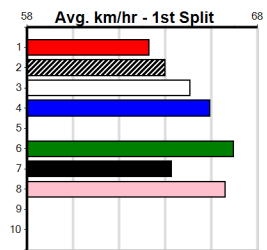

SOUTHERN SHEETMETAL

Distance: 390m, Race Type: Grade 5, Total Prizemoney: $2,925
1st: $1,950, 2nd: $600, 3rd: $300, 4th: $75

Watchdog Tips:

Bet:

Table with columns: Form Box, Wgt, Dist, Track, Date, Time, BON, Margin, 1st/2nd (Time), PIR, Checked, Comment, WR, Split 1, S/P, Grade

Race 1: BIG CONE TONE [5]. Dog Feb-22. Sire: BERNARDO, Dam: BUSH BLOSSOM. Trainer: Billy Mcrae (Smythes Creek). Includes winning distances, weights, and a detailed box history table.

Race 2: MR. OTTO [5]. Dog Sep-22. Sire: FERAL FRANKY, Dam: BACK TO BOSS. Trainer: Carl Haas (Tynony) ENG HVL 2025-02-25. Includes winning distances, weights, and a detailed box history table.

Race 3: RABADA [5]. Dog Dec-21. Sire: TOMMY SHELBY, Dam: CHLOE LOUISE. Trainer: Simone Fisher (Lara). Includes winning distances, weights, and a detailed box history table.

Race 4: IDRON BALE (NSW)[5]. Dog Mar-22. Sire: FERNANDO BALE, Dam: IDRIA BALE. Trainer: Simone Fisher (Lara). Includes winning distances, weights, and a detailed box history table.

Race 5: *** VACANT BOX ***. Sire: , Dam: . Trainer: . Includes winning distances and a box history table.