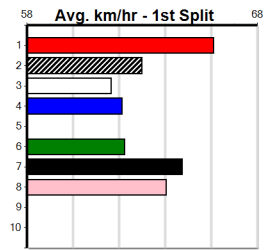

SPORTSBET HT2

Distance: 450m, Race Type: Mixed 6/7 Heat, Total Prizemoney: $2,925
1st: $1,950, 2nd: $600, 3rd: $300, 4th: $75

Watchdog Tips: ☐ ☐ ☐ ☐ ☐ Bet:

1 ACCREDITED [7]
WBK Dog Jul-23 Sire: FERNANDO BALE Dam: MAGICAL MAVIS Trainer: Ned McDonald (Pearcedale)
Owner(s): A Tullio
Winning Distances: < 300m (0) 300 - 399m (0) 400 - 499m (1) 500 - 599m (0) 600 - 699m (0) > 700m (0)
Winning Weights: 30.0(1)
1st (5) 30.0 460 WGL R1 21-Feb-25 25.62 25.54 7.00L DOONGALLA BAGGER S/111 SW 6.53 $1.70 M
8th (6) 31.9 460 GEL R7 31-Dec-24 27.63 25.89 25.00 GRACE'S ENTITY (25.89) S/888 VO 6.98 $27.30 X67
5th (4) 31.8 450 BAL R5 06-Jan-25 26.40 25.77 2.00L MINH BRONCO (26.27) M/343 6.92 $7.40 T3-RW
6th (2) 32.5 450 BAL R9 13-Jan-25 25.94 25.23 11.00 JAZZY HOPE (25.23) M/566 6.74 $12.40 T3-7
1st (6) 32.2 450 BAL R6 18-Jan-25 25.59 25.46 1.75L SQUEEGEE'S RIDE (25.69) M/311 6.74 $5.60 T3-7
4th (1) 32.2 500 BEN R8 24-Jan-25 28.96 28.11 12.00 NANCY DEVERE (28.16) M/555 6.79 $26.60 RW
5th (1) 32.5 500 BEN R7 31-Jan-25 28.87 27.78 9.00L MICHIGAN GIRL (28.25) Q/445 6.72 $36.50 RWH
2nd (4) 32.0 450 BAL R7 08-Feb-25 25.81 25.30 7.50L JAZZY HOPE (25.30) M/233 6.67 $10.00 X67
4th (2) 32.4 450 BAL R10 17-Feb-25 25.88 25.42 5.00L ASTON RYAN (25.53) M/765 6.65 $2.10 T3-RW
Last 3 wins NOT included above
1st (1) 30.1 450 BAL R1 28-Jul-24 25.98 25.57 3.25L ASTON TYPHOON (26.21) M/122 6.71 $1.40 T3-M

Box History

Bx	1st	2nd	3rd	4th	5th	6th	7th	8th
1								
2								
3								
4								
5	1							
6								
7								
8								
Prize Best						$1680.00		
Starts						FSH		
Trk/Dts						1-1-0-0		
APM						0-0-0-0		1680

2 LUNA'S GIRL [6]
BK Bitch Sep-22 Sire: FERAL FRANKY Dam: LADY PANDORA Trainer: Michael Crowe (Pentland Hills)
Owner(s): M Crowe
Winning Distances: < 300m (0) 300 - 399m (0) 400 - 499m (2) 500 - 599m (0) 600 - 699m (0) > 700m (0)
Winning Weights: 30.1(1) 32.2(1)
8th (6) 31.9 460 GEL R7 31-Dec-24 27.63 25.89 25.00 GRACE'S ENTITY (25.89) S/888 VO 6.98 $27.30 X67
5th (4) 31.8 450 BAL R5 06-Jan-25 26.40 25.77 2.00L MINH BRONCO (26.27) M/343 6.92 $7.40 T3-RW
6th (2) 32.5 450 BAL R9 13-Jan-25 25.94 25.23 11.00 JAZZY HOPE (25.23) M/566 6.74 $12.40 T3-7
1st (6) 32.2 450 BAL R6 18-Jan-25 25.59 25.46 1.75L SQUEEGEE'S RIDE (25.69) M/311 6.74 $5.60 T3-7
4th (1) 32.2 500 BEN R8 24-Jan-25 28.96 28.11 12.00 NANCY DEVERE (28.16) M/555 6.79 $26.60 RW
5th (1) 32.5 500 BEN R7 31-Jan-25 28.87 27.78 9.00L MICHIGAN GIRL (28.25) Q/445 6.72 $36.50 RWH
2nd (4) 32.0 450 BAL R7 08-Feb-25 25.81 25.30 7.50L JAZZY HOPE (25.30) M/233 6.67 $10.00 X67
4th (2) 32.4 450 BAL R10 17-Feb-25 25.88 25.42 5.00L ASTON RYAN (25.53) M/765 6.65 $2.10 T3-RW
Last 3 wins NOT included above
1st (1) 30.1 450 BAL R1 28-Jul-24 25.98 25.57 3.25L ASTON TYPHOON (26.21) M/122 6.71 $1.40 T3-M

Box History

Bx	1st	2nd	3rd	4th	5th	6th	7th	8th
1	1							
2								
3								
4								
5								
6	1	1						
7								
8								
Prize Best						$3225.00		
Starts						25.59(6)-18/1/25		
Trk/Dts						13-2-2-1		
APM						8-2-1-1		1586