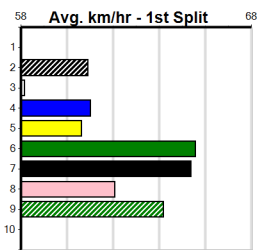

14 RACES TONIGHT

Distance: 390m, Race Type: Maiden, Total Prizemoney: $2,535
1st: $1,680, 2nd: $520, 3rd: $260, 4th: $75

Watchdog Tips: ☐ ☐ ☐ ☐ ☐ Bet: ☐

Form Box	Wgt	Dist	Track	Date	Time	BON	Margin	1st/2nd (Time)	PIR	Checked	Comment	WR	Split 1	S/P	Grade

1

MIA COCO [M]
BE Dog Mar-23 Sire: BEAST UNLEASHED Dam: SPUN OUT
Owner(s): Bee Gee Mac (SYN), G Mcrae, B Mcrae Trainer: Gregory Mcrae (Smythes Creek)
Winning Distances: < 300m (0) 300 - 399m (0) 400 - 499m (0) 500 - 599m (0) 600 - 699m (0) > 700m (0)
Winning Weights:

Bx	1st	2nd	3rd	4th	5th	6th	7th	8th
1								
2								
3								
4								
5								
6								
7								
8								

Last 3 wins NOT included above

Prize Best		$0
Starts	0-0-0-0	FSH
Trk/Dts	0-0-0-0	
APM		0

2

SALEENA BALE [M]
BD Bitch Jul-22 Sire: FERAL FRANKY Dam: QUAIL BALE
Owner(s): L Harris Trainer: Luke Harris (Devon Meadows)
Winning Distances: < 300m (0) 300 - 399m (0) 400 - 499m (0) 500 - 599m (0) 600 - 699m (0) > 700m (0)
Winning Weights:

Bx	1st	2nd	3rd	4th	5th	6th	7th	8th
1								
2		1						
3						1		
4		2		1			1	
5								
6								
7		1				1	2	
8						1		

Last 3 wins NOT included above

Prize Best		$1790.00
Starts	22.53(4)-27/1/25	
Trk/Dts	14-0-3-3	
APM	6-0-1-2	1620

3

GUNAI NUGGET [M]
BK Dog Jun-23 Sire: ASTON RUPEE Dam: GUNAI REBEL
Owner(s): J Martin Trainer: John Barbara (Exford)
Winning Distances: < 300m (0) 300 - 399m (0) 400 - 499m (0) 500 - 599m (0) 600 - 699m (0) > 700m (0)
Winning Weights:

Bx	1st	2nd	3rd	4th	5th	6th	7th	8th
1								
2								
3								
4								
5								
6								
7								1
8								

Last 3 wins NOT included above

Prize Best		$0.00
Starts	23.02(7)-21/2/25	
Trk/Dts	1-0-0-0	
APM	1-0-0-0	0

4

ASTON KINNIE [M]
BDW Dog Apr-23 Sire: FERNANDO BALE Dam: ASTON RHONE
Owner(s): R Borda Trainer: Benjamin Magri (Avalon)
Winning Distances: < 300m (0) 300 - 399m (0) 400 - 499m (0) 500 - 599m (0) 600 - 699m (0) > 700m (0)
Winning Weights:

Bx	1st	2nd	3rd	4th	5th	6th	7th	8th
1								
2								
3								
4								
5			1					
6								
7								
8								

Last 3 wins NOT included above

Prize Best		$260.00
Starts	22.62(5)-19/2/25	
Trk/Dts	1-0-0-1	
APM	1-0-0-1	260

5

STILTON MILEY (NSW)[M]
RBD Bitch Jan-23 Sire: SUPERIOR PANAMA Dam: ZIPPING MISH
Owner(s): J Bolwell Trainer: Mark Johnson (Ross Creek)
Winning Distances: < 300m (0) 300 - 399m (0) 400 - 499m (0) 500 - 599m (0) 600 - 699m (0) > 700m (0)
Winning Weights:

Bx	1st	2nd	3rd	4th	5th	6th	7th	8th
1								
2								
3								
4								
5								
6								
7								
8					1			

Last 3 wins NOT included above

Prize Best		$0.00
Starts	22.77(8)-21/2/25	
Trk/Dts	1-0-0-0	
APM	1-0-0-0	0