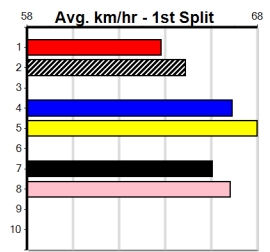

EUREKA CONCRETE

Distance: 390m, Race Type: Mixed 3/4, Total Prizemoney: $3,360
1st: $2,250, 2nd: $690, 3rd: $345, 4th: $75

Watchdog Tips:

Bet:

Table with columns: Form Box, Wgt, Dist, Track, Date, Time, BON, Margin, 1st/2nd (Time), PIR, Checked, Comment, WR, Split 1, S/P, Grade

1 GAYLE BALE (NSW)[4]
BK Bitch Nov-21 Sire: DYNA VILLA Dam: HADEEL BALE
Owner(s): L Harris
Trainer: Tammy Kennedy-harris (Devon M)
Winning Distances: < 300m (0) 300 - 399m (5) 400 - 499m (10) 500 - 599m (0) 600 - 699m (0) > 700m (0)
Winning Weights: 27.9(2) 28.0(2) 28.1(2) 28.2(2) 28.3(1) 28.4(2) 28.5(1) 28.6(1) 28.7(1) 28.8(1)
Box History table and Prize Best Starts table included.

2 MYRNIONG STORM (NSW)[4]
BE Dog May-22 Sire: WOW Dam: LET'S WIN MEISHA
Owner(s): T Kingcott
Trainer: Paul Mathieson (Myrniong)
Winning Distances: < 300m (0) 300 - 399m (4) 400 - 499m (3) 500 - 599m (0) 600 - 699m (0) > 700m (0)
Winning Weights: 32.2(4) 32.6(1) 32.7(1) 32.8(1)
Box History table and Prize Best Starts table included.

3 *** VACANT BOX ***
Sire: Dam:
Owner(s):
Trainer:
Winning Distances: < 300m (0) 300 - 399m (0) 400 - 499m (0) 500 - 599m (0) 600 - 699m (0) > 700m (0)
Winning Weights:

4 PEAKY JOE [4]
BEBD Dog Nov-21 Sire: FERNANDO BALE Dam: HOT CHARMOLA
Owner(s): Whatever goes (SYN), G Rounds, D Carroll
Trainer: Vicki Wisener (Devon Meadows)
Winning Distances: < 300m (0) 300 - 399m (1) 400 - 499m (4) 500 - 599m (8) 600 - 699m (0) > 700m (0)
Winning Weights: 32.9(1) 33.0(1) 33.1(1) 33.2(4) 33.4(1) 33.5(2) 33.6(2) 33.9(1)
Box History table and Prize Best Starts table included.

5 PAW QUARK (NSW)[4]
BK Dog Jan-23 Sire: BERNARDO Dam: DYNA GARNER
Owner(s): B Wheeler
Trainer: Mark Delbridge (Balliang)
Winning Distances: < 300m (0) 300 - 399m (5) 400 - 499m (2) 500 - 599m (0) 600 - 699m (0) > 700m (0)
Winning Weights: 31.5(2) 31.8(1) 32.0(1) 32.3(1) 32.4(1) 32.9(1)
Box History table and Prize Best Starts table included.