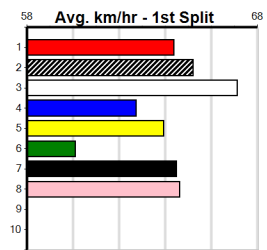

RSN GREY AREAS - WEDNESDAY & FRIDAY

Distance: 545m, Race Type: Mixed 4/5, Total Prizemoney: $3,875
1st: $2,600, 2nd: $800, 3rd: $400, 4th: $75

Watchdog Tips:

Bet:

Table with columns: Form Box, Wgt, Dist, Track, Date, Time, BON, Margin, 1st/2nd (Time), PIR, Checked, Comment, WR, Split 1, S/P, Grade

Race 1: REGAL BARRY [5]. Includes dog details (BK, Dog, Apr-22), sire (SH AVATAR), dam (SETTLED), owner (S Hamilton), and trainer (Sheldon Hamilton). Lists winning distances and weights, followed by a detailed race log and a box history table.

Race 2: ARI GOLD [5]. Includes dog details (F, Dog, Dec-21), sire (SUPERIOR PANAMA), dam (MAGGIE MARVEL), owner (M Palmer), and trainer (Jordan Formosa). Lists winning distances and weights, followed by a detailed race log and a box history table.

Race 3: MISTER EASY [4]. Includes dog details (BK, Dog, Feb-22), sire (HOOKED ON SCOTCH), dam (NICE AND EASY), owner (J Portelli), and trainer (Jason Thompson). Lists winning distances and weights, followed by a detailed race log and a box history table.

Race 4: ENGELKE ROAD [4]. Includes dog details (F, Dog, Jun-22), sire (BEAST UNLEASHED), dam (RUBY GIRL), owner (P Moody), and trainer (Ned McDonald). Lists winning distances and weights, followed by a detailed race log and a box history table.

Race 5: NO MORE GAMES [5]. Includes dog details (BD, Dog, Jun-22), sire (HANDSOME PRINCE), dam (PAY CALL), owner (J Comito), and trainer (Kayla Cottrell). Lists winning distances and weights, followed by a detailed race log and a box history table.