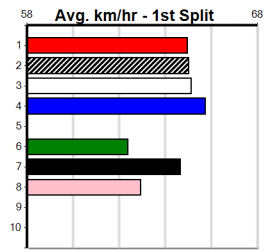

Sire: Dam:

Trainer:

Owner(s):  
 Winning Distances: < 300m (0) 300 - 399m (0) 400 - 499m (0) 500 - 599m (0) 600 - 699m (0) > 700m (0)  
 Winning Weights:

Box History

10

TUDOR ELECTRICAL

Distance: 390m, Race Type: Grade 5, Total Prizemoney: \$2,925
1st: \$1,950, 2nd: \$600, 3rd: \$300, 4th: \$75