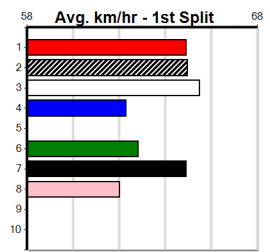

SPORTSBET HT1

Distance: 450m, Race Type: Mixed 6/7 Heat, Total Prizemoney: $2,925
1st: $1,950, 2nd: $600, 3rd: $300, 4th: $75

Watchdog Tips:

Bet:

Table with columns: Form Box, Wgt, Dist, Track, Date, Time, BON, Margin, 1st/2nd (Time), PIR, Checked, Comment, W/R, Split 1, S/P, Grade

VALLETTA FLASH [7]
F Dog May-23 Sire: KOBLENZ Dam: VALLETTA MIST
Owner(s): J Nicholls
Trainer: Matthew Lanigan (Rowsley)
Winning Distances: < 300m (0) 300 - 399m (0) 400 - 499m (1) 500 - 599m (0) 600 - 699m (0) > 700m (0)
Winning Weights: 33.4(1)
Race results table with columns: Rank, Wgt, Dist, Track, Date, Time, BON, Margin, 1st/2nd (Time), PIR, Checked, Comment, W/R, Split 1, S/P, Grade

Box History table for VALLETTA FLASH with columns: Bx, 1st, 2nd, 3rd, 4th, 5th, 6th, 7th, 8th and Prize Best, Starts, Trk/Dts, APM

ZAMBORA BLISS [6]
BK Dog May-23 Sire: ZAMBORA BROCKIE Dam: AUSPICIOUS QUEEN
Owner(s): I Garland
Trainer: Ian Garland (Longlea)
Winning Distances: < 300m (0) 300 - 399m (0) 400 - 499m (1) 500 - 599m (1) 600 - 699m (0) > 700m (0)
Winning Weights: 31.5(1) 32.1(1)
Race results table with columns: Rank, Wgt, Dist, Track, Date, Time, BON, Margin, 1st/2nd (Time), PIR, Checked, Comment, W/R, Split 1, S/P, Grade

Box History table for ZAMBORA BLISS with columns: Bx, 1st, 2nd, 3rd, 4th, 5th, 6th, 7th, 8th and Prize Best, Starts, Trk/Dts, APM

PAW VERITY (NSW)[6]
WBK Bitch Mar-23 Sire: TIGGERLONG TONK Dam: DYNA ZESTY
Owner(s): B Wheeler
Trainer: Daniel Gibbons (Avalon)
Winning Distances: < 300m (0) 300 - 399m (0) 400 - 499m (2) 500 - 599m (0) 600 - 699m (0) > 700m (0)
Winning Weights: 31.4(1) 31.6(1)
Race results table with columns: Rank, Wgt, Dist, Track, Date, Time, BON, Margin, 1st/2nd (Time), PIR, Checked, Comment, W/R, Split 1, S/P, Grade

Box History table for PAW VERITY (NSW) with columns: Bx, 1st, 2nd, 3rd, 4th, 5th, 6th, 7th, 8th and Prize Best, Starts, Trk/Dts, APM

ASTON PRATT [6]
BK Dog Mar-23 Sire: ASTON FASTNET Dam: ASTON SAKURA
Owner(s): R Borda
Trainer: Benjamin Magri (Avalon)
Winning Distances: < 300m (0) 300 - 399m (0) 400 - 499m (2) 500 - 599m (0) 600 - 699m (0) > 700m (0)
Winning Weights: 32.8(1) 33.0(1)
Race results table with columns: Rank, Wgt, Dist, Track, Date, Time, BON, Margin, 1st/2nd (Time), PIR, Checked, Comment, W/R, Split 1, S/P, Grade

Box History table for ASTON PRATT with columns: Bx, 1st, 2nd, 3rd, 4th, 5th, 6th, 7th, 8th and Prize Best, Starts, Trk/Dts, APM

*** VACANT BOX ***
Sire: Dam:
Owner(s):
Trainer:
Winning Distances: < 300m (0) 300 - 399m (0) 400 - 499m (0) 500 - 599m (0) 600 - 699m (0) > 700m (0)
Winning Weights: