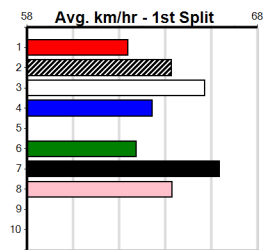

A1 SIGNAGE

Distance: 390m, Race Type: Grade 5, Total Prizemoney: $2,925
1st: $1,950, 2nd: $600, 3rd: $300, 4th: $75

Watchdog Tips:

Bet:

Form	Box	Wgt	Dist	Track	Date	Time	BON	Margin	1st/2nd (Time)	PIR	Checked	Comment	WR	Split 1	S/P	Grade

1

SOLAR TOBY [5]
BKW Dog May-20 Sire: MY REDEEMER Dam: SOLAR ON
Owner(s): C Baker Trainer: Colin Baker (Lara)
Winning Distances: < 300m (0) 300 - 399m (0) 400 - 499m (8) 500 - 599m (0) 600 - 699m (0) > 700m (0)
Winning Weights: 32.6(1) 33.2(1) 33.3(1) 33.7(1) 33.8(2) 34.1(1) 35.7(1)

Bx	1st	2nd	3rd	4th	5th	6th	7th	8th
1	1	2	2	3	2	5	5	
2	1	3	4	2	2	1		2
3	1	3	2	2	5	1	2	1
4	1	1	2	3	2	2	2	1
5	1	1	4	1	3	1	4	2
6		2	1	3	6	3		2
7	3	1	1	5	2	5	2	1
8				3	1			2

Prize Best Starts Trk/Dts APM: $23925.00, 22.64(3)-16/10/24, 126-8-13-16, 2-0-0-0, 3008

2

SPRING AMMO (SA)[5]
BK Dog Jan-20 Sire: SPRING GUN Dam: SPRING GRACE
Owner(s): G Black Trainer: Lisa Delbridge (Balliang)
Winning Distances: < 300m (0) 300 - 399m (13) 400 - 499m (19) 500 - 599m (4) 600 - 699m (0) > 700m (0)
Winning Weights: 32.0(1) 32.3(1) 32.4(1) 32.5(3) 32.6(3) 32.7(1) 32.8(4) 33.0(5) 33.2(1) 33.4(1) 33.6(1) 33.7(1) 33.8(1)

Bx	1st	2nd	3rd	4th	5th	6th	7th	8th
1	3	3	6					1
2	7	5	3	2	3	2		
3	4	3	2	3	3	4	2	2
4	10	4	3	4	3	1		
5		2	3		3	2	3	1
6	2	2	1	3	1	2	2	1
7	6	2	5		2	2		
8	4	2	3	1	1	5		1

Prize Best Starts Trk/Dts APM: $85703.13, 21.89(8)-19/4/23, 145-36-23-26, 28-4-3-4, 5419

3

NEW LINE [5]
BK Dog Apr-22 Sire: BERNARDO Dam: RED HOT TEARS
Owner(s): G Black Trainer: Anita Gibbons (Lara)
Winning Distances: < 300m (0) 300 - 399m (2) 400 - 499m (1) 500 - 599m (0) 600 - 699m (0) > 700m (0)
Winning Weights: 32.2(2) 32.5(1)

Bx	1st	2nd	3rd	4th	5th	6th	7th	8th
1	1				1			
2	1	2	1	2				
3		1		1				
4						1		
5			1				2	
6					1		1	
7		1	1	1	1			
8	1		2	2				

Prize Best Starts Trk/Dts APM: $9395.00, 22.27(2)-20/11/24, 24-3-4-5, 4-1-0-1, 5866

4

PAW KATTIA (NSW)[5]
BD Bitch Nov-22 Sire: FERAL FRANKY Dam: DYNA WINTER
Owner(s): L Harris Trainer: Tammy Kennedy-harris (Devon M)
Winning Distances: < 300m (0) 300 - 399m (1) 400 - 499m (3) 500 - 599m (0) 600 - 699m (0) > 700m (0)
Winning Weights: 25.4(1) 26.3(1) 26.5(1) 27.0(1)

Bx	1st	2nd	3rd	4th	5th	6th	7th	8th
1	1		3	1	2			
2	1	1	1	1	1	1		
3		1	3	1	1			
4			2			1		
5	1	1	1	1			2	
6				1	2			1
7	1				1			
8			3	1				1

Prize Best Starts Trk/Dts APM: $12115.00, 22.38(1)-21/2/25, 40-4-3-13, 4-0-0-1, 7722

5

*** VACANT BOX ***
Sire: Dam:
Owner(s): Trainer:
Winning Distances: < 300m (0) 300 - 399m (0) 400 - 499m (0) 500 - 599m (0) 600 - 699m (0) > 700m (0)
Winning Weights:

Box History