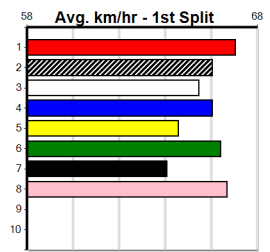

SWEET NETTY'S CATERING

Distance: 450m, Race Type: Mixed 4/5, Total Prizemoney: $3,360
1st: $2,250, 2nd: $690, 3rd: $345, 4th: $75

Watchdog Tips:

Bet:

Table with columns: Form Box, Wgt, Dist, Track, Date, Time, BON, Margin, 1st/2nd (Time), PIR, Checked, Comment, WR, Split 1, S/P, Grade

Race 1: DISTRACTING [5]. Includes details for BK, Bitch, Jun-21, Sire: BARCIA BALE, Dam: SUBMISSION, Trainer: Keith Lancaster (Melton). Lists winning distances, weights, and a list of horses with their performance data.

Race 2: PAW VERNON (NSW)[4]. Includes details for BK, Dog, Dec-22, Sire: BERNARDO, Dam: DYNA HARPA, Trainer: Mark Delbridge (Balliang). Lists winning distances, weights, and a list of horses with their performance data.

Race 3: REAPER [5]. Includes details for BK, Dog, Mar-23, Sire: BERNARDO, Dam: DOUBLE SUPREME, Trainer: Jason Thompson (Pearcedale). Lists winning distances, weights, and a list of horses with their performance data.

Race 4: BLACK LICORICE [5]. Includes details for BK, Dog, Nov-22, Sire: EXPLOSIVE BOY, Dam: COCO NOVA, Trainer: Darren Fisher (Lara). Lists winning distances, weights, and a list of horses with their performance data.

Race 5: PAW PETROV (NSW)[5]. Includes details for BK, Dog, Nov-22, Sire: FERAL FRANKY, Dam: DYNA WINTER, Trainer: Mark Delbridge (Balliang). Lists winning distances, weights, and a list of horses with their performance data.