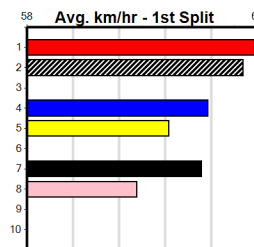

BALLARAT RACE 13

Distance: 390m, Race Type: Grade 5, Total Prizemoney: $2,925
1st: $1,950, 2nd: $600, 3rd: $300, 4th: $75

Watchdog Tips: ☐ ☐ ☐ ☐ ☐ ☐ **Bet:**

Form Box	Wgt	Dist	Track	Date	Time	BON	Margin	1st/2nd (Time)	PIR	Checked	Comment	WR	Split 1	S/P	Grade			
1	RHYTHM TO SPARE (NSW)[5]																	
	BD Dog		Jul-23		Sire: BEAST UNLEASHED				Dam: CYCLONE NORA								Trainer: Anthony Azzopardi (Rowsley)	
	Owner(s): G Johnson																	
	Winning Distances: < 300m (0) 300 - 399m (2) 400 - 499m (1) 500 - 599m (0) 600 - 699m (0) > 700m (0)																	
	Winning Weights: 32.1(1) 32.4(1) 33.3(1)																	
	4th (8)	33.1	400	MAT	R5	25-Nov-24	22.72	22.26	6.00L FORGED IRON (22.29)	522	522			5.31	$19.00	MH		
	1st (8)	33.3	350	GRA	R2	15-Dec-24	20.10	19.73	3.75L RED RUDOLPH (20.37)					4.20	$1.65	M		
	1st (3)	32.4	400	GEL	R10	07-Feb-25	22.84	22.49	0.50L SPIKE SPIEGEL (22.87)	Q/12		SW		8.38	$3.70	X67		
	1st (2)	32.1	390	BAL	R3	19-Feb-25	22.23	21.92	8.50L GROOVIN' (22.83)	M/11		W		8.38	$2.10	X67		
	Last 3 wins NOT included above																	
	Prize Best Starts Trk/Dts APM																	

Form Box	Wgt	Dist	Track	Date	Time	BON	Margin	1st/2nd (Time)	PIR	Checked	Comment	WR	Split 1	S/P	Grade			
2	SKETCHY DEMOS (QLD)[5]																	
	BK Dog		Nov-22		Sire: ORSON ALLEN				Dam: BOIL AND BUBBLE								Trainer: Darren Geyer (Moolap)	
	Owner(s): DarraBill (SYN), D Geyer, W Menzies																	
	Winning Distances: < 300m (0) 300 - 399m (9) 400 - 499m (0) 500 - 599m (0) 600 - 699m (0) > 700m (0)																	
	Winning Weights: 28.0(1) 28.5(2) 28.8(2) 30.1(1) 30.4(1) 30.5(1) 30.6(1)																	
	3rd (6)	30.5	300	HVL	R4	22-Dec-24	16.84	16.54	1.00L MYOLA NICK (16.78)	S/7				4.07	$6.80	5F		
	1st (7)	30.5	390	WBL	R12	26-Dec-24	21.98	21.98	4.25L BUTTERFLIES LAD (22.26)	M/11				8.65	$1.50	X45		
	5th (6)	30.4	390	SHP	R12	30-Dec-24	22.10	21.71	6.00L SHEEZEL (21.71)	S/45				8.42	$5.60	X45		
	4th (7)	30.0	450	WBL	R5	04-Jan-25	25.74	24.96	6.00L BELSAR (25.34)	S/653				6.71	$4.30	X45		
	3rd (8)	30.7	390	BAL	R12	15-Jan-25	22.14	21.99	2.00L MAN OF COURAGE (22.00)	M/45				8.33	$3.80	X45		
	1st (4)	30.6	350	HVL	R6	19-Jan-25	19.14	19.09	1.00L FLAMING FOX (19.20)	M/2				6.49	$4.50	5		
	8th (7)	30.5	425	BEN	R7	24-Jan-25	24.59	23.70	13.00L KRAKEN WHISKY (23.70)	S/888				6.61	$2.40	5H		
	6th (2)	31.0	300	HVL	R4	23-Feb-25	16.62	16.30	4.75L IMANI (16.30)	S/5				3.97	$14.70	FFA		
	Last 3 wins NOT included above																	
	Prize Best Starts Trk/Dts APM																	

3	*** VACANT BOX ***																	
	Sire:		Dam:														Trainer:	
	Owner(s):																	
	Winning Distances: < 300m (0) 300 - 399m (0) 400 - 499m (0) 500 - 599m (0) 600 - 699m (0) > 700m (0)																	
	Winning Weights:																	
	Prize Best Starts Trk/Dts APM