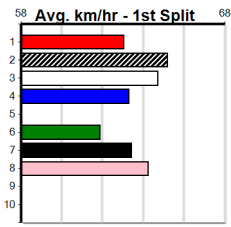

SHEPPARTON NEWS

Distance: 390m, Race Type: Grade 5 T3, Total Prizemoney: $1,530
1st: $1,000, 2nd: $320, 3rd: $160, 4th: $50

5

10:26AM

(VIC time)

Watchdog Tips: **0** **0** **0** **0** Bet: .