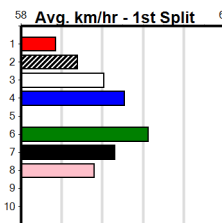

Shepparton

13 RACES TODAY

Distance: 390m, Race Type: Tier 3 - Maiden, Total Prizemoney: $1,530
1st: $1,000, 2nd: $320, 3rd: $160, 4th: $50

1

9:20AM
(VIC time)

Watchdog Tips:

0 0 0 0

Bet:

Form	Box	Weight	Dist	Track	Date	Time	BON	Margin	1st/2nd (Time)	PIR	Checked	Comment	W/R	Split 1	S/P	Grade

1 EBONY COMMANDO [M]
BK D Apr-22 RAW ABILITY GARAGE SALE
Trainer: Riana Groom (Seymour)
7th (7) 33.6 390 SHP R2 02-Dec-24 23.64 21.96 23.00LGOT A MESSAGE (22.08) M/67 . V14 . 8.92 $34.50 M
7th (1) 34.8 390 SHP R1 17-Feb-25 23.71 21.72 16.00LASSAULT STRIKE (22.66) M/77 . . . 9.26 $33.60 M
Owner(s): E Destanovic

Winning Boxes

1	2	3	4	5	6	7	8
Prize							
Best							
Starts							
Trk/Dst							
APM							

2 HIT THE BUTTON [M]
BD D Dec-22 MY REDEEMER NEW SAMSATION
Trainer: Patrick Newell (Wallan)
5th (2) 31.1 390 SHP R3 09-Jan-25 23.09 22.20 13.00LZINZAN SAMMY (22.20) S/85 . . . 9.15 $21.00 M
2nd (1) 30.1 390 SHP R1 06-Feb-25 22.69 22.15 1.00LSANDY CHEEK (22.64) M/53 . . . 8.76 $12.40 T3-M
5th (5) 30.4 450 SHP R2 10-Feb-25 26.26 24.99 14.00LPROCLIVITY (25.35) S/555 . . . 7.00 $14.60 MH
7th (2) 30.7 450 SHP R3 17-Feb-25 26.22 25.00 18.00LLOGISTICAL (25.00) S/887 . . . 7.12 $43.10 MF
Owner(s): Wallan Magpies (SYN), P Newell, D Harrington, P Newell, M Soudek, W Noonan, S Newman, B Keenan, D Fowler

Winning Boxes

1	2	3	4	5	6	7	8
Prize							
Best							
Starts							
Trk/Dst							
APM							

3 TAT BINDY [M]
BK B Feb-23 BEWILDERING INVICTUS COCO
Trainer: David Warburton (Tatura)
3rd (2) 26.3 390 SHP R3 24-Oct-24 23.24 22.09 11.00LASTON RIOT (22.49) S/86 . . . 8.91 $5.10 M
3rd (3) 26.5 390 SHP R1 31-Oct-24 23.00 22.11 8.00LATLAS AMAZON (22.48) S/54 . . . 8.73 $29.00 T3-M
7th (8) 26.8 390 SHP R1 07-Nov-24 22.93 22.26 7.50LTISSY LOULOU (22.42) S/67 . . . 8.81 $25.30 T3-M
5th (7) 27.1 450 SHP R3 19-Dec-24 26.49 25.45 11.00LSAVANNAH STAR (25.76) S/755 . . . 7.23 $17.80 M
Owner(s): D Eddy

Winning Boxes

1	2	3	4	5	6	7	8
Prize							
Best							
Starts							
Trk/Dst							
APM							

4 GUACAMOLE IRISH [M]
BK D Mar-23 HARD STYLE RICO MAGGIE PIE
Trainer: Jordan Formosa (Heathcote)
4th (2) 31.7 390 SHP R2 06-Feb-25 22.82 22.15 3.00LBULLSEYE BOB (22.62) S/43 . . . 8.82 $9.60 T3-M
3rd (4) 31.7 390 SHP R2 17-Feb-25 22.61 21.72 3.75LDAD'S SURPRISE (22.36) S/43 . . . 8.73 $25.20 M
3rd (5) 32.2 390 SHP R2 20-Feb-25 22.73 22.21 3.75LASTON NITRO (22.47) S/33 . . . 8.73 $3.00 T3-M
6th (7) 31.9 390 SHP R1 24-Feb-25 23.18 22.12 13.00LKURNAI BOLT (22.34) S/76 . . . 8.98 $18.50 M
Owner(s): B Franksen

Winning Boxes

1	2	3	4	5	6	7	8
Prize							
Best							
Starts							
Trk/Dst							
APM							

5 *** VACANT BOX ***
Trainer:
Owner(s):

6 TWILIGHT LIZZY [M]
BD B Feb-23 KOBLENZ TWILIGHT CONNIE
Trainer: Steven Vantaarling (Tallygaroopna)
2nd (1) 23.1 390 SHP R2 06-Feb-25 22.77 22.15 2.25LBULLSEYE BOB (22.62) Q/11 . . . 8.66 $16.50 T3-M
3rd (5) 23.2 390 SHP R2 13-Feb-25 22.76 22.15 6.50LSHREK'S BROTHER (22.33) M/33 . . . 8.76 $3.40 M
2nd (4) 23.1 390 SHP R2 20-Feb-25 22.61 22.21 2.00LASTON NITRO (22.47) Q/22 . . . 8.47 $3.60 T3-M
4th (5) 23.3 390 SHP R1 22-Feb-25 22.92 22.12 6.00LDOOKIE DIVA (22.52) Q/22 . . . 8.82 $12.50 M
Owner(s): SUNDOWN (SYN), T Van taarling, F Vantaarling, S Van taarling, L Van taarling, S Vantaarling

Winning Boxes

1	2	3	4	5	6	7	8
Prize							
Best							
Starts							
Trk/Dst							
APM