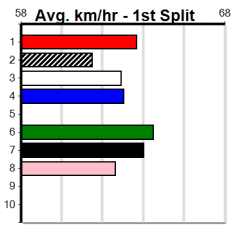

# GPP LASER3300 (1-2 WINS)

Distance: 390m, Race Type: Tier 3 - Restricted Win, Total Prizemoney: \$1,530  
1st: \$1,000, 2nd: \$320, 3rd: \$160, 4th: \$50