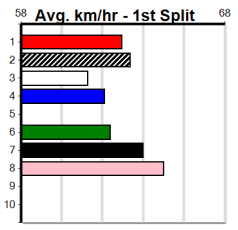

# ELITE COLLARS & LEADS

Distance: 390m, Race Type: Tier 3 - Grade 7, Total Prizemoney: \$1,530  
1st: \$1,000, 2nd: \$320, 3rd: \$160, 4th: \$50

Watchdog Tips: **0 0 0 0** Bet: .

Form	Box	Weight	Dist	Track	Date	Time	BON	Margin	1st/2nd (Time)	PIR	Checked	Comment	W/R	Split 1	S/P	Grade
------	-----	--------	------	-------	------	------	-----	--------	----------------	-----	---------	---------	-----	---------	-----	-------