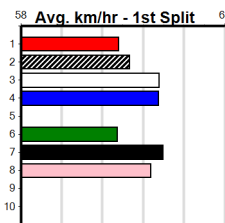

ONE MORE RACE TO GO

Distance: 390m, Race Type: Grade 5 T3, Total Prizemoney: $1,530
1st: $1,000, 2nd: $320, 3rd: $160, 4th: $50

12

12:35PM

(VIC time)

Watchdog Tips:

0

0

0

0

Bet:

-