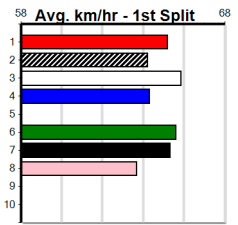

BYERS ELECTRICAL

Distance: 390m, Race Type: Grade 5 T3, Total Prizemoney: $1,530
1st: $1,000, 2nd: $320, 3rd: $160, 4th: $50

4

10:10AM

(VIC time)

Watchdog Tips:

0 0 0 0

Bet: