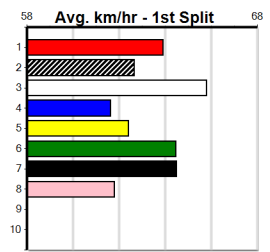

Watchdog Tips: ☐ ☐ ☐ ☐ ☐ ☐ ☐ ☐ **Bet:** ☐ ☐ ☐

Form Box Wgt Dist Track Date Time BON Margin 1st/2nd (Time) PIR Checked Comment W/R Split 1 S/P Grade

1
INSANE [6]
BD Dog Feb-23 Sire: **BLACK MAGIC OPAL** Dam: **IMMERSION**
Owner(s): **SEE THE DREAM (SYN), S Buccilli, B Buccilli** Trainer: **Peter Frost (Heathcote)**
Winning Distances: < 300m (0) 300 - 399m (0) 400 - 499m (2) 500 - 599m (0) 600 - 699m (0) > 700m (0)
Winning Weights: **31.1(1) 31.8(1)**

1st (5)	31.8	450	SHP	R7	05-Dec-24	25.71	25.51	0.50L	POCKET MOUSE (25.74)	M/211		SW	6.71	$5.60	T3-7
7th (8)	31.8	450	SHP	R5	12-Dec-24	26.01	25.33	10.00	POCKET MOUSE (25.33)	M/677		SW	6.83	$5.80	X67
4th (5)	32.1	425	BEN	R10	18-Dec-24	24.68	24.15	5.50L	GRANNIE MAY (24.32)	M/665			6.89	$5.60	T3-6
3rd (1)	32.6	425	BEN	R9	16-Jan-25	24.57	24.16	2.75L	AUNTY ETHEL (24.38)	M/123			6.72	$4.30	T3-RW
6th (2)	33.0	450	SHP	R7	23-Jan-25	26.22	25.69	8.00L	BIG BOY CABANG (25.69)	M/222			6.80	$9.30	T3-RW
3rd (8)	33.0	425	BEN	R4	29-Jan-25	24.46	24.04	0.75L	GOLD VENOM (24.41)	Q/111			6.64	$5.40	T3-6
7th (3)	32.8	450	BAL	R10	17-Feb-25	26.24	25.42	11.00	ASTON RYAN (25.53)	M/377			6.56	$6.10	T3-RW
7th (6)	33.3	450	SHP	R7	20-Feb-25	26.25	25.55	11.00	VERY SNEAKY (25.55)	Q/367			6.79	$10.60	T3-RW

Last 3 wins NOT included above

1st (8)	31.1	450	SHP	R3	07-Nov-24	25.72	25.42	6.00L	IRON BLOOD (26.12)	Q/111			6.73	$2.50	T3-M

Prize Best Starts Trk/Dts APM $4445.00 22.98(8)-14/10/24 14-2-1-2 1-0-0-0 2763

2
BRASTON MISS [6]
BK Bitch Jul-21 Sire: **ASTON DEE BEE** Dam: **BROADWAY MISS**
Owner(s): **B Ruttley** Trainer: **Jordan Formosa (Heathcote)**
Winning Distances: < 300m (0) 300 - 399m (2) 400 - 499m (0) 500 - 599m (0) 600 - 699m (0) > 700m (0)
Winning Weights: **28.7(1) 29.7(1)**

3rd (5)	30.2	390	SHP	R11	07-Nov-24	22.71	22.26	7.00L	EXPELLED (22.26)	M/53			8.78	$37.60	T3-6
8th (5)	29.7	390	SHP	R9	16-Nov-24	22.92	22.01	9.50L	WELLERMAN (22.28)	M/88			8.86	$55.00	6G
4th (6)	30.1	390	SHP	R3	21-Nov-24	22.94	22.13	6.00L	PAW TEMPE (22.53)	M/56			8.78	$23.40	T3-6
8th (8)	30.0	390	SHP	R12	28-Nov-24	23.60	22.30	9.50L	SLINGSHOT PENNY (22.96)	M/28		V0	8.64	$2.60	6G
ST (-)	29	390	SHP		10-Feb-25	22.78		8.00L	Trial Cleared	M/22		2of4			ST
4th (3)	29.2	390	SHP	R10	13-Feb-25	22.75	22.15	7.00L	LIKE A BLAZE (22.29)	M/54			8.92	$9.90	6G
6th (3)	28.7	300	HVL	R10	18-Feb-25	17.49	16.83	6.00L	RAPHAEL ZEAL (17.10)	M/7			4.24	$42.50	6G
4th (7)	28.8	390	SHP	R11	20-Feb-25	22.75	22.21	2.75L	MAJOR BASIL (22.57)	S/44			8.86	$12.40	T3-6

Last 3 wins NOT included above

1st (6)	28.7	385	SHP	R1	21-Sep-23	22.21	21.81	1.75L	KRAKEN SHOUT (22.33)	Q/11			8.24	$4.00	M
1st (1)	29.7	390	SHP	R10	07-Sep-24	22.67	22.49	0.50L	BALDO (22.70)	Q/11			8.59	$11.60	7

Prize Best Starts Trk/Dts APM $5850.00 22.63(7)-23/12/23 56-2-4-8 27-1-3-4 1020