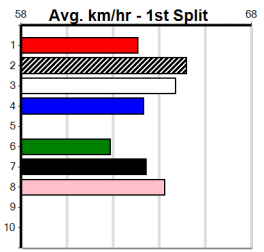

Watchdog Tips: [ ] [ ] [ ] [ ] Bet: [ ] [ ] [ ]

SCARLETT'S GEM (NSW)[5]
Owner(s): J Mangion
Winning Distances: < 300m (0) 300 - 399m (1) 400 - 499m (4) 500 - 599m (2) 600 - 699m (0) > 700m (0)
Box History table and race results for Scarlett's Gem.

CROWNING GLORY [5]
Owner(s): D Petersen
Winning Distances: < 300m (0) 300 - 399m (3) 400 - 499m (0) 500 - 599m (2) 600 - 699m (0) > 700m (0)
Box History table and race results for Crowning Glory.

RAGING COOPER [5]
Owner(s): Highfield Racing (SYN), N Lummas, J Whybrow, S Whybrow
Winning Distances: < 300m (0) 300 - 399m (11) 400 - 499m (1) 500 - 599m (2) 600 - 699m (0) > 700m (0)
Box History table and race results for Raging Cooper.

SHAYE JAY [5]
Owner(s): J Rocke
Winning Distances: < 300m (0) 300 - 399m (6) 400 - 499m (0) 500 - 599m (0) 600 - 699m (0) > 700m (0)
Box History table and race results for Shaye Jay.

*** VACANT BOX ***
Owner(s):
Winning Distances: < 300m (0) 300 - 399m (0) 400 - 499m (0) 500 - 599m (0) 600 - 699m (0) > 700m (0)
Trainer:
Box History