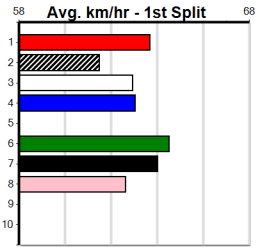

GPP LASER3300 (1-2 WINS)

Distance: 390m, Race Type: Tier 3 - Restricted Win, Total Prizemoney: $1,530
1st: $1,000, 2nd: $320, 3rd: $160, 4th: $50

Watchdog Tips: ☐ ☐ ☐ ☐ ☐ **Bet:** ☐

1

BEAR IT IS [7]
BD Dog May-22 **Sire:** BLUE MOON RISING **Dam:** SANDY'S MY NAME **Trainer:** Riana Groom (Seymour)
Owner(s): A Burns
Winning Distances: < 300m (0) 300 - 399m (1) 400 - 499m (0) 500 - 599m (0) 600 - 699m (0) > 700m (0)
Winning Weights: 32.6(1)

Rank	Sex	Age	Wgt	Dist	Track	Date	Time	BON	Margin	1st/2nd (Time)	PIR	Checked	Comment	WR	Split 1	S/P	Grade
3rd	(4)		33.4	390	SHP	R10	10-Oct-24	22.83	22.16	1.00L ANOTHER FIFTY (22.77)	M/43	.	.	.	8.71	$2.60	7
3rd	(7)		33.4	390	SHP	R9	17-Oct-24	22.76	22.22	0.75L MOE PATTY (22.71)	M/33	.	.	.	8.78	$3.70	T3-7
2nd	(6)		32.9	390	SHP	R9	24-Oct-24	22.72	22.09	1.00L GUNAI DAISY (22.66)	M/44	.	.	.	8.77	$13.20	X67
3rd	(4)		32.9	390	SHP	R9	31-Oct-24	22.76	22.11	2.75L ESPECIAL YOGI (22.57)	M/63	.	.	.	8.60	$9.20	T3-7
4th	(1)		33.2	390	SHP	R10	07-Nov-24	22.75	22.26	2.00L KRAKEN CASPER (22.62)	M/53	.	.	.	8.68	$6.60	T3-7
5th	(7)		33.6	390	SHP	R2	11-Jan-25	22.80	22.09	7.50L JAICOS (22.28)	Q/56	.	.	.	8.89	$11.00	7
3rd	(5)		33.0	390	SHP	R9	23-Jan-25	22.70	22.31	4.25L KRUGER ICON (22.41)	M/33	.	.	.	8.62	$4.90	T3-7
5th	(1)		32.8	390	SHP	R4	30-Jan-25	23.14	22.30	8.50L FITZROY HALLE (22.58)	M/65	.	.	.	8.70	$4.60	X67

Last 3 wins NOT included above

1st	(6)		32.6	390	SHP	R1	07-Sep-24	22.58	22.49	5.50L SMACKDOWN SHAKA (22.97)	M/11	.	SW	.	8.67	$3.50	M

Box History

Bx	1st	2nd	3rd	4th	5th	6th	7th	8th
1					1	1		
2			1					
3						1		
4		2						
5			1		1			1
6	1	1						
7			1		1			
8								

Prize Best	$2195.00
Starts	22.58(6)-7/9/24
Trk/Dts	14-1-1-5
APM	13-1-1-5
	989

2

NICK'S MATE [7]
BK Dog Jul-22 **Sire:** BEAST UNLEASHED **Dam:** MEPUNGA FAME **Trainer:** Peter Knott (Carnegie)
Owner(s): P Jorgensen
Winning Distances: < 300m (0) 300 - 399m (1) 400 - 499m (0) 500 - 599m (0) 600 - 699m (0) > 700m (0)
Winning Weights: 31.1(1)

Rank	Sex	Age	Wgt	Dist	Track	Date	Time	BON	Margin	1st/2nd (Time)	PIR	Checked	Comment	WR	Split 1	S/P	Grade
3rd	(4)		30.8	390	BAL	R10	18-Nov-24	22.85	22.32	2.00L PARNASSUS (22.73)	M/32	.	.	.	8.69	$3.40	T3-M
5th	(5)		30.7	390	SHP	R1	23-Nov-24	23.15	21.91	14.00L MAXIMUM HUGHES (22.22)	S/45	.	.	.	9.02	$3.70	M
3rd	(1)		31.6	390	SHP	R3	02-Jan-25	23.01	22.20	8.00L PAW CALGARY (22.47)	S/77	.	.	.	8.96	$5.00	T3-M
1st	(2)		31.1	390	SHP	R2	09-Jan-25	22.65	22.20	2.00L CROWIE UNLEASHED	M/31	.	.	.	8.80	$3.60	M
4th	(4)		30.5	425	BEN	R9	15-Jan-25	24.55	24.09	4.50L KEY PILLARS (24.24)	M/633	.	.	.	6.75	$24.70	7
2nd	(5)		30.4	425	BEN	R11	22-Jan-25	24.70	24.31	2.00L REWRITTEN (24.56)	M/111	.	V10	.	6.58	$2.50	7
7th	(1)		30.5	390	SHP	R9	13-Feb-25	22.94	22.15	9.00L ROCKLANDS IMPALA (22.31)	S/66	.	.	.	8.88	$3.10	7
6th	(8)		30.8	390	SHP	R10	20-Feb-25	23.18	22.21	13.00L LISSY LOULOU (22.29)	S/56	.	.	.	8.76	$9.30	T3-7

Last 3 wins NOT included above

Bx	1st	2nd	3rd	4th	5th	6th	7th	8th
1			1				1	
2	1							
3				1				
4		1	1					
5		1	1	1				
6				1				
7								
8						1		

Prize Best	$2100.00
Starts	22.65(2)-9/1/25
Trk/Dts	11-1-1-3
APM	5-1-0-1
	1586