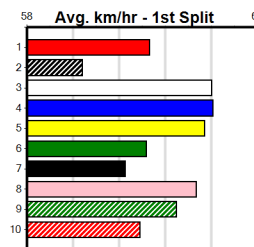

TOP CAT VIDEO

Distance: 450m, Race Type: Grade 5 T3, Total Prizemoney: $1,530
1st: $1,000, 2nd: $320, 3rd: $160, 4th: $50

Watchdog Tips: [ ] [ ] [ ] [ ] Bet: [ ]

MISS IMMY LEE [5]
BK Bitch Dec-20 Sire: ZAMBORA BROCKIE Dam: MISS GYPSY LEE
Owner(s): G Lemin
Trainer: Gayle Lemin (Woodvale)
Winning Distances: < 300m (0) 300 - 399m (0) 400 - 499m (8) 500 - 599m (2) 600 - 699m (0) > 700m (0)
Winning Weights: 27.4(1) 27.7(1) 27.9(2) 28.3(2) 28.4(1) 28.5(2) 28.6(1)
Box History table and Prize Best Starts table included.

BULLSEYE BOB [5]
BK Dog Sep-22 Sire: FERAL FRANKY Dam: ZIPPING STORM
Owner(s): J Formosa
Trainer: Jordan Formosa (Heathcote)
Winning Distances: < 300m (0) 300 - 399m (2) 400 - 499m (1) 500 - 599m (0) 600 - 699m (0) > 700m (0)
Winning Weights: 31.4(3)
Box History table and Prize Best Starts table included.

WHODAT DUCHESS [5]
BK Bitch Sep-22 Sire: ASTON RUPEE Dam: WHODAT DIVA
Owner(s): WHO DAT (SYN), D Doherty, D Bent, T Gysberts, R Hogg, S Stringer
Trainer: Lachlan Scott (Tatura)
Winning Distances: < 300m (0) 300 - 399m (1) 400 - 499m (1) 500 - 599m (1) 600 - 699m (0) > 700m (0)
Winning Weights: 26.3(1) 26.8(1) 26.9(1)
Box History table and Prize Best Starts table included.

BANORA POINT [5]
BE Dog Feb-23 Sire: ASTON RUPEE Dam: UP HILL JILL
Owner(s): R Geall
Trainer: Garry Johnson (Chum Creek)
Winning Distances: < 300m (0) 300 - 399m (4) 400 - 499m (0) 500 - 599m (0) 600 - 699m (0) > 700m (0)
Winning Weights: 33.5(1) 33.6(1) 33.8(1) 34.0(1)
Box History table and Prize Best Starts table included.

LUCKY LISA [5]
WBK Bitch Mar-23 Sire: FERNANDO BALE Dam: MEPUNGA SPECTRE
Owner(s): J Shaw
Trainer: James Shaw (Northwood)
Winning Distances: < 300m (0) 300 - 399m (0) 400 - 499m (2) 500 - 599m (1) 600 - 699m (0) > 700m (0)
Winning Weights: 28.6(1) 29.0(1) 29.2(1)
Box History table and Prize Best Starts table included.