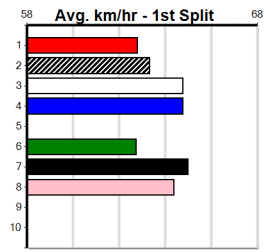

ONE MORE RACE TO GO

Distance: 390m, Race Type: Grade 5 T3, Total Prizemoney: $1,530
1st: $1,000, 2nd: $320, 3rd: $160, 4th: $50

Watchdog Tips:

Bet:

Form Box Wgt Dist Track Date Time BON Margin 1st/2nd (Time) PIR Checked Comment WR Split 1 S/P Grade

GLOBAL HERO [5] BK Dog Nov-19 Sire: BARTS OUTFMYWAY Dam: GO GO ZARBO Trainer: Michelle Groom (Longwood)
Winning Distances: < 300m (0) 300 - 399m (6) 400 - 499m (4) 500 - 599m (0) 600 - 699m (0) > 700m (0)
Winning Weights: 35.5(1) 36.1(1) 36.5(1) 36.6(1) 36.7(2) 36.8(1) 36.9(2) 37.5(1)
Box History table with 8 rows and 8 columns.

ACE REDEEMER [5] BK Bitch Aug-21 Sire: MY REDEEMER Dam: SCOTTISH PRIDE Trainer: Jordan Formosa (Heathcote)
Winning Distances: < 300m (0) 300 - 399m (7) 400 - 499m (0) 500 - 599m (0) 600 - 699m (0) > 700m (0)
Winning Weights: 27.0(1) 27.8(1) 28.0(1) 28.1(2) 28.2(1) 28.4(1)
Box History table with 8 rows and 8 columns.

KRAKEN FORCE [5] BK Dog Jul-21 Sire: BERNARDO Dam: KRAKEN ROSE Trainer: Helen Eyles (Murchison)
Winning Distances: < 300m (0) 300 - 399m (2) 400 - 499m (5) 500 - 599m (0) 600 - 699m (0) > 700m (0)
Winning Weights: 31.3(1) 31.6(1) 31.8(1) 32.1(1) 32.2(2) 32.8(1)
Box History table with 8 rows and 8 columns.

HUDSON RIVER [5] BK Dog Jan-21 Sire: BARCIA BALE Dam: MACEY BLUE Trainer: Garry Johnson (Chum Creek)
Winning Distances: < 300m (0) 300 - 399m (5) 400 - 499m (1) 500 - 599m (0) 600 - 699m (0) > 700m (0)
Winning Weights: 30.2(1) 30.5(1) 30.8(1) 31.0(2) 31.8(1)
Box History table with 8 rows and 8 columns.

*** VACANT BOX ***
Owner(s):
Winning Distances: < 300m (0) 300 - 399m (0) 400 - 499m (0) 500 - 599m (0) 600 - 699m (0) > 700m (0)
Winning Weights:
Trainer:
Box History