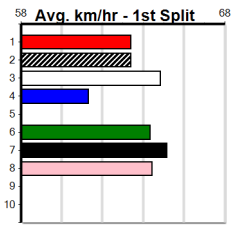

11

10:26PM

(VIC time)

Watchdog Tips:

0 0 0 0

Bet:

Form	Box	Weight	Dist	Track	Date	Time	BON	Margin	1st/2nd (Time)	PIR	Checked	Comment	W/R	Split 1	S/P	Grade

1 PHOENIX AMELIA [5]
BK B Feb-23 **ASTON DEE BEE** **LALA PHOENIX**
Trainer: Thomas Dailly (Anakie)
F (8) 25.7 525 MEA R1 01-Feb-25 0.00 29.85 .URANA COBALT (30.10) M/4 . . . . . V0 . . . . . 5.27 $9.00 7
4th (3) 25.4 460 GEL R5 07-Feb-25 26.54 25.68 6.50MILTON CRANBERRY (26.10) M/574 . . . . 6.77 $12.70 RWH
1st (3) 25.2 525 MEP R2 12-Feb-25 30.16 29.86 5.50LCOME FIND ME (30.53) Q/1111 . . . . 5.25 $4.50 7
1st (7) 25.6 525 MEA R1 22-Feb-25 30.10 29.61 1.5LPAW HARRIS (30.19) M/2211 . . . . 5.17 $5.90 X67
Owner(s): DAILLY GREYHOUND FARMS (SYN), G Dailly, T Dailly

Winning Boxes

1	2	3	4	5	6	7	8
			1		1		1
Prize							
Best							
Starts							
Trk/Dst							
APM							

2 BELOW THE CURVE [5]
F D Oct-21 **BERNARDO** **CHUNK OF LOVE**
Trainer: Steven Hanning (Newborough)
7th (5) 32.4 460 WGL R6 28-Jan-25 26.55 25.88 10.00CORINTHIAN (25.88) Q/777 . . . . 6.82 $16.90 5
5th (2) 32.5 390 BAL R12 05-Feb-25 23.17 21.80 13.00LBUBBA RAY BANNER (22.28) M/66 . . . . 8.91 $40.80 5
2nd (3) 32.6 400 WGL R7 13-Feb-25 22.92 22.79 0.25LVINNIE'S CAMEL (22.90) M/42 . . . . 8.55 $2.50 T3-5
2nd (1) 32.7 515 SAN R7 20-Feb-25 30.10 29.47 2.00LDASHER BALE (29.98) M/4211 . . . . 5.25 $16.40 5
Owner(s): Below the Curve (SYN), J Garth, L Van rooy, T Kindellan

Winning Boxes

1	2	3	4	5	6	7	8
2		1	2				1
Prize							
Best							
Starts							
Trk/Dst							
APM							

3 TOUGH TAZ [5]
BK D Nov-21 **AUSSIE INFRARED** **START A RIOT**
Trainer: Justin Bowman (Kilmaly)
3rd (6) 34.5 510 SLE R5 09-Feb-25 29.49 28.85 3.5LWARRIOR JACK (29.24) S/555 . . . . 9.58 $9.30 RWF
7th (7) 34.5 515 SAN R12 13-Feb-25 30.56 29.38 13.00LOUR YOGI (29.68) M/4447 . . . . . SW 5.27 $8.70 5
2nd (7) 34.0 525 MEP R11 19-Feb-25 30.46 29.58 4.25LFORBES SUPREME (30.17) M/2322 . . . . 5.21 $3.40 T3-5
8th (4) 33.9 510 SLE R5 23-Feb-25 30.17 28.58 16.00LVIPER (29.09) M/778 . . . . 9.79 $11.50 5
Owner(s): Twice as quick (SYN), D Johnston, D Johnston

Winning Boxes

1	2	3	4	5	6	7	8
1			1				1
Prize							
Best							
Starts							
Trk/Dst							
APM							

4 CALIMO [5]
BK D Jun-21 **ASTON DEE BEE** **MADALIA MAGGIE**
Trainer: John Connor (Rosedale)
2nd (7) 35.4 640 SLE R5 26-Jan-25 37.07 36.40 10.00LNAVARINO (36.40) S/4322 . . . . 6.25 $24.80 S
3rd (4) 35.5 460 WGL R7 07-Feb-25 26.22 25.64 4.75LSAXON KELTON (25.89) Q/464 . . . . 6.64 $4.60 5
1st (5) 35.4 460 WGL R9 14-Feb-25 26.05 25.59 1.75LDR. HAROLD (26.17) M/653 . . . . 6.76 $3.40 5H
6th (3) 35.3 460 WGL R8 21-Feb-25 26.25 25.54 11.00LSUMMER KOBIE (25.54) M/888 . . . . 6.84 $28.80 5F
Owner(s): J Connor

Winning Boxes

1	2	3	4	5	6	7	8
	1	2	3	2			3 3
Prize							
Best							
Starts							
Trk/Dst							
APM							

5 *** VACANT BOX ***
Trainer:
Owner(s):

Winning Boxes

1	2	3	4	5	6	7	8
Prize							
Best							
Starts							
Trk/Dst							
APM