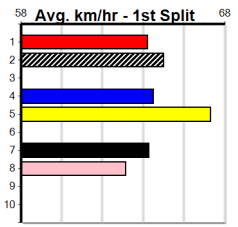

HOLE IN ONE COMP HERE MARCH 27 (2-

Distance: 515m, Race Type: Restricted Win, Total Prizemoney: $8,785
1st: $5,900, 2nd: $1,820, 3rd: $915, 4th: $150

2

7:25PM

(VIC time)

Watchdog Tips:

0 0 0 0

Bet:

Form	Box	Weight	Dist	Track	Date	Time	BON	Margin	1st/2nd (Time)	PIR	Checked	Comment	W/R	Split 1	S/P	Grade

1 MONEY PALACE [6]

BK D Jun-22 FERNANDO BALE PALACE LADY

Trainer: Julian Gauci (South Morang)

3rd (3)	31.0	515	SAN	R1	09-Jan-25	29.85	29.18	7.50	LURANA XAVIER (29.36)	Q/4233	.	.	.	5.18	$23.70	X67
2nd (2)	30.7	515	SAN	R3	16-Jan-25	29.53	29.00	2.00	LOVERLAND BOY (29.39)	Q/4333	.	.	.	5.21	$3.40	RW
3rd (8)	31.1	460	WGL	R6	07-Feb-25	26.39	25.64	6.00	LIRISH PADDY (25.98)	M/323	.	.	SW	6.72	$3.60	X67
2nd (1)	30.7	515	SAN	R1	20-Feb-25	29.72	29.47	1.75	ZAMBORA BLISS (29.60)	Q/3333	.	.	.	5.24	$5.20	X67

Owner(s): Cash Is King (SYN), J Gauci, S Pratt, B Ryan, C Vassiliadis, N Acevski

Winning Boxes

1	2	3	4	5	6	7	8
1	1						
Prize							
Best							
Starts							
Trk/Dst							
APM							

2 URANA COBALT [6]

BE B Feb-23 GOOD NEWS GYPSY URANA

Trainer: Thomas Dailly (Anakie)

4th (1)	30.9	450	BAL	R1	22-Jan-25	25.45	25.06	2.00	WATCH ME EXPLODE (25.33)	S/444	.	.	.	6.68	$4.10	MF
1st (4)	31.1	525	MEA	R1	01-Feb-25	30.10	29.85	8.50	SHIMA SAND (30.69)	M/1111	.	.	SW	5.18	$2.80	7
3rd (3)	30.3	515	SAN	R1	13-Feb-25	30.07	29.38	9.50	VALENZUELA (29.44)	M/2443	.	.	.	5.16	$3.80	X67
7th (6)	30.1	515	SAN	R1	20-Feb-25	30.74	29.47	17.00	ZAMBORA BLISS (29.60)	M/5678	.	.	.	5.25	$3.00	X67

Owner(s): G Dailly

Winning Boxes

1	2	3	4	5	6	7	8
			2				
Prize							
Best							
Starts							
Trk/Dst							
APM							

3 *** VACANT BOX ***

Trainer:
Owner(s):

Winning Boxes

1	2	3	4	5	6	7	8
Prize							
Best							
Starts							
Trk/Dst							
APM							

4 PAW HARRIS [6]

WBD D Jan-23 YOZO BALE KNICKS BALE

Trainer: Correy Grenfell (Anakie)

7th (8)	34.9	525	MEA	R2	01-Feb-25	30.80	29.85	12.00	WYONG DALLAS (30.02)	S/6877	.	.	.	5.26	$16.50	X67
2nd (4)	34.7	595	SAP	R5	10-Feb-25	34.72	34.25	1.00	LIBERTY KELTON (34.65)	Q/1111	.	.	.	9.26	$2.30	RW
6th (6)	35.0	595	SAP	R4	17-Feb-25	35.56	34.53	12.00	DIFFERENT HERE (34.72)	M/8876	.	.	.	9.92	$4.50	RW
2nd (8)	35.1	525	MEA	R1	22-Feb-25	30.19	29.61	1.5L	PHOENIX AMELIA (30.10)	M/3422	.	.	.	5.19	$8.30	X67

Owner(s): B Wheeler

Winning Boxes

1	2	3	4	5	6	7	8
Prize							
Best							
Starts							
Trk/Dst							
APM							

5 WATCH ME EXPLODE [6]

BK D Jun-23 AUSSIE INFRARED SHE'S A BLAZIN'

Trainer: Adam Hunter (Tanjil South)

1st (6)	36.0	450	BAL	R2	15-Jan-25	25.21	24.96	3.00	LETHANOL SECRET (25.42)	Q/111	.	.	SW	6.51	$9.10	MH
1st (3)	36.1	450	BAL	R1	22-Jan-25	25.33	25.06	1.75	TRIBECA (25.44)	S/111	.	.	SW	6.48	$4.90	MF

Owner(s): A Hunter

Winning Boxes

1	2	3	4	5	6	7	8
Prize							
Best							
Starts							
Trk/Dst							
APM							

6 *** VACANT BOX ***

Trainer:
Owner(s):

Winning Boxes

1	2	3	4	5	6	7	8
Prize							
Best							
Starts							
Trk/Dst							
APM							

7 WHATEVER GEORGE [5]

BE D Feb-23 ASTON RUPEE WHATEVER I WANT

Trainer: Adam Hellenen (Blind Bight)

1st (1)	32.4	400	WGL	R3	07-Feb-25	22.73	22.47	2.75	LUCA SKYWALKER (22.92)	Q/11	.	.	.	8.42	$3.10	7
6th (7)	32.0	400	WGL	R4	11-Feb-25	22.99	22.40	8.50	BULL DURHAM (22.40)	M/54	.	.	.	8.65	$3.60	X67H
5th (3)	32.2	400	WGL	R11	18-Feb-25	22.95	22.29	3.5L	ELITE INTENTION (22.72)	M/45	.	.	.	8.53	$4.50	X67
1st (1)	32.2	460	WGL	R5	21-Feb-25	25.93	25.54	3.25	TRENDY TRUDY (26.16)	Q/111	.	.	.	6.53	$8.50	X67

Owner(s): A Hellenen

Winning Boxes

1	2	3	4	5	6	7	8
2							
Prize							
Best							
Starts							
Trk/Dst							
APM