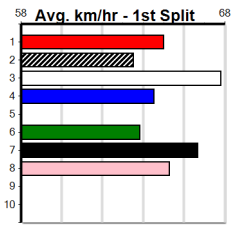

10 * NO RESERVE *****

Trainer:
Owner(s):

1	2	3	4	5	6	7	8
Prize							
Best							
Starts							
Trk/Dst							
APM							

HAPPY BIRTHDAY DREW

Distance: 515m, Race Type: Grade 5, Total Prizemoney: \$8,785
1st: \$5,900, 2nd: \$1,820, 3rd: \$915, 4th: \$150