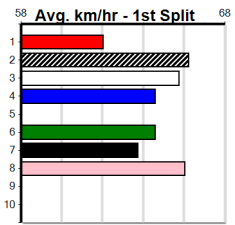

10 * NO RESERVE *****

Trainer:

Owner(s):

1	2	3	4	5	6	7	8

GREYHOUNDS ENTERTAINMENT

Distance: 595m, Race Type: Grade 5, Total Prizemoney: \$10,095
1st: \$6,800, 2nd: \$2,095, 3rd: \$1,050, 4th: \$150

7

9:04PM
(VIC time)