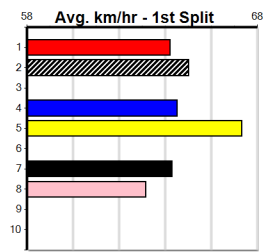

HOLE IN ONE COMP HERE MARCH 27 (2-3 W)

Distance: 515m, Race Type: Restricted Win, Total Prizemoney: $8,785
1st: $5,900, 2nd: $1,820, 3rd: $915, 4th: $150

Watchdog Tips: [ ] [ ] [ ] [ ] [ ] Bet: [ ]

1 MONEY PALACE [6] BK Dog Jun-22 Sire: FERNANDO BALE Dam: PALACE LADY
Owner(s): Cash Is King (SYN), J Gauci, S Pratt, B Ryan, C Vassiliadis, N Acevski
Trainer: Julian Gauci (South Morang)
Winning Distances: < 300m (0) 300 - 399m (0) 400 - 499m (2) 500 - 599m (0) 600 - 699m (0) > 700m (0)
Winning Weights: 30.6(1) 31.0(1)
3rd (8) 31.1 525 MEP R9 11-Dec-24 30.57 29.83 4.75L FLEETWOOD EROS (30.25) M/5444 . . . 5.27 $7.90 6G
6th (6) 31.0 525 MEA R1 21-Dec-24 30.68 29.62 8.50L MEPUNGA SCARLETT (30.11) M/8777 . . . 5.39 $35.40 X67
4th (8) 30.9 515 SAN R2 26-Dec-24 29.79 28.94 1.5L SIR DODGE (29.69) M/7555 . . . 5.24 $31.70 X67
2nd (6) 31.0 515 SAN R2 02-Jan-25 29.84 29.35 3.25L URANA XAVIER (29.63) M/6333 . . . 5.32 $23.90 X67
3rd (3) 31.0 515 SAN R1 09-Jan-25 29.85 29.18 7.50L URANA XAVIER (29.36) Q/4233 . . . 5.18 $23.70 X67
2nd (2) 30.7 515 SAN R3 16-Jan-25 29.53 29.00 2.00L OVERLAND BOY (29.39) Q/4333 . . . 5.21 $3.40 RW
3rd (8) 31.1 460 WGL R6 07-Feb-25 26.39 25.64 6.00L IRISH PADDY (25.98) M/323 . . . SW . 6.72 $3.60 X67
2nd (1) 30.7 515 SAN R1 20-Feb-25 29.72 29.47 1.75L ZAMBORA BLISS (29.60) Q/3333 . . . 5.24 $5.20 X67
Last 3 wins NOT included above
1st (2) 30.6 450 SHP R2 19-Jul-24 25.76 25.70 5.50L VAN KINDER (26.12) M/111 . . . SW . 6.80 $1.40 M
1st (1) 31.0 450 SHP R9 07-Nov-24 25.60 25.42 1.00L BOLD BERT (25.65) M/331 . . . SW . 6.75 $1.70 T3-7

2 URANA COBALT [6] BE Bitch Feb-23 Sire: GOOD NEWS Dam: GYPSY URANA
Owner(s): G Dailly
Trainer: Thomas Dailly (Anakie)
Winning Distances: < 300m (0) 300 - 399m (0) 400 - 499m (1) 500 - 599m (1) 600 - 699m (0) > 700m (0)
Winning Weights: 30.6(1) 31.1(1)
6th (2) 30.7 450 BAL R2 18-Dec-24 26.04 25.10 11.00 SHIMA SEAL (25.28) M/886 . . . 6.96 $2.20 M
2nd (5) 31.0 525 MEP R4 01-Jan-25 30.17 29.85 1.5L BLACK BUSINESS (30.08) M/2222 . . . 5.12 $8.10 MH
4th (1) 31.3 525 MEA R1 11-Jan-25 30.39 29.78 7.50L RAINING FIRE (29.87) M/3444 . . . 5.17 $4.20 MF
1st (4) 30.6 450 BAL R3 15-Jan-25 25.07 24.96 4.50L SHAQ IN BLACK (25.38) Q/111 . . . SW . 6.54 $2.50 MH
4th (1) 30.9 450 BAL R1 22-Jan-25 25.45 25.06 2.00L WATCH ME EXPLODE (25.33) S/444 . . . 6.68 $4.10 MF
1st (4) 31.1 525 MEA R1 01-Feb-25 30.10 29.85 8.50L SHIMA SAND (30.69) M/1111 . . . SW . 5.18 $2.80 7
3rd (3) 30.3 515 SAN R1 13-Feb-25 30.07 29.38 9.50L VALENZUELA (29.44) M/2443 . . . 5.16 $3.80 X67
7th (6) 30.1 515 SAN R1 20-Feb-25 30.74 29.47 17.00 ZAMBORA BLISS (29.60) M/5678 . . . 5.25 $3.00 X67
Last 3 wins NOT included above

3 *** VACANT BOX ***
Sire: Dam:
Owner(s):
Trainer:
Winning Distances: < 300m (0) 300 - 399m (0) 400 - 499m (0) 500 - 599m (0) 600 - 699m (0) > 700m (0)
Winning Weights: