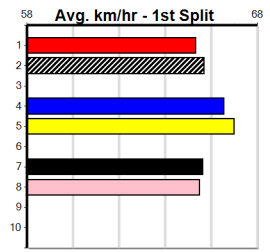

LAUNCHING PAD TICKETS ON SALE

Distance: 515m, Race Type: Mixed 3/4, Total Prizemoney: $9,055
1st: $6,100, 2nd: $1,870, 3rd: $935, 4th: $150

Watchdog Tips:

Bet:

Form Box Wgt Dist Track Date Time BON Margin 1st/2nd (Time) PIR Checked Comment WR Split 1 S/P Grade

ASTON FIGARO [4]
BK Dog Jan-21 Sire: FLYING PENSKE Dam: ASTON TARA
Owner(s): R Borda
Trainer: Craig Treherne (Lara)
Winning Distances: < 300m (0) 300 - 399m (3) 400 - 499m (4) 500 - 599m (5) 600 - 699m (0) > 700m (0)
Winning Weights: 32.8(1) 33.2(1) 33.3(1) 33.4(1) 33.5(2) 33.8(1) 33.9(1) 34.0(1) 34.2(2) 34.3(1)
Box History table and Prize Best Starts table included.

PAW OLLIE (NSW)[4]
BK Dog Jan-23 Sire: BERNARDO Dam: DYNA GARNER
Owner(s): B Wheeler
Trainer: Mark Delbridge (Balliang)
Winning Distances: < 300m (0) 300 - 399m (1) 400 - 499m (3) 500 - 599m (2) 600 - 699m (0) > 700m (0)
Winning Weights: 33.2(1) 33.3(1) 33.4(2) 33.5(1) 33.6(1)
Box History table and Prize Best Starts table included.

*** VACANT BOX ***
Sire: Dam:
Owner(s):
Trainer:
Winning Distances: < 300m (0) 300 - 399m (0) 400 - 499m (0) 500 - 599m (0) 600 - 699m (0) > 700m (0)
Winning Weights:

WHITE CREST [4]
WBD Dog Nov-21 Sire: ORSON ALLEN Dam: SUMMER SKYE
Owner(s): R Mccullagh
Trainer: Ronald Mccullagh (Lara)
Winning Distances: < 300m (0) 300 - 399m (1) 400 - 499m (10) 500 - 599m (7) 600 - 699m (0) > 700m (0)
Winning Weights: 31.9(1) 32.5(1) 32.6(2) 32.7(2) 32.8(1) 32.9(2) 33.0(1) 33.1(4) 33.3(2) 33.5(1) 33.8(1)
Box History table and Prize Best Starts table included.

WHATEVER TESS [3]
BK Bitch Feb-22 Sire: MY REDEEMER Dam: WHATEVER I WANT
Owner(s): A Hellenen
Trainer: Adam Hellenen (Blind Bight)
Winning Distances: < 300m (0) 300 - 399m (0) 400 - 499m (1) 500 - 599m (6) 600 - 699m (0) > 700m (0)
Winning Weights: 25.4(1) 25.7(1) 26.0(2) 26.3(1) 26.4(1) 26.5(1)
Box History table and Prize Best Starts table included.

1

2

3

4

5