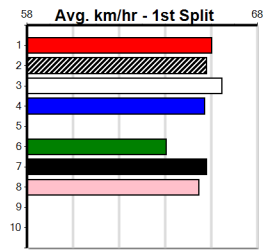

LAUNCHING PAD COMMENCES APRIL 3

Distance: 515m, Race Type: Grade 5, Total Prizemoney: $8,785
1st: $5,900, 2nd: $1,820, 3rd: $915, 4th: $150

Watchdog Tips:

Bet:

Table with columns: Form Box, Wgt, Dist, Track, Date, Time, BON, Margin, 1st/2nd (Time), PIR, Checked, Comment, W/R, Split 1, S/P, Grade

PAW UCOLTA (NSW)[5]
RBD Dog Feb-23
Sire: CHRISTO BALE Dam: WINNIE ALLEN
Trainer: Samantha Grenfell (Anakie)
Winning Distances: < 300m (0) 300 - 399m (0) 400 - 499m (0) 500 - 599m (3) 600 - 699m (0) > 700m (0)
Winning Weights: 34.8(1) 35.0(1) 36.7(1)
Box History table

BEGGIN' [5]
BK Dog May-22
Sire: KOBLENZ Dam: LADY ZEEVA
Trainer: Michelle Nolan (Devon Meadows)
Winning Distances: < 300m (0) 300 - 399m (2) 400 - 499m (2) 500 - 599m (5) 600 - 699m (0) > 700m (0)
Winning Weights: 32.8(1) 33.0(1) 33.5(1) 33.9(3) 34.0(1) 34.4(1) 34.5(1)
Box History table

ASTON WESTERN (NSW)[5]
BK Dog Feb-22
Sire: AUSSIE INFRARED Dam: FANTASTIC DOTTY
Trainer: Billy Galea (Rockbank)
Winning Distances: < 300m (0) 300 - 399m (2) 400 - 499m (12) 500 - 599m (1) 600 - 699m (0) > 700m (0)
Winning Weights: 32.8(1) 33.3(2) 33.4(3) 33.7(2) 33.8(1) 33.9(1) 34.0(1) 34.1(2) 34.2(1) 34.3(1)
Box History table

KIWI JAY [5]
BK Bitch Jan-23
Sire: FERNANDO BALE Dam: LALA KIWI
Trainer: Thomas Dailly (Anakie)
Winning Distances: < 300m (0) 300 - 399m (0) 400 - 499m (0) 500 - 599m (5) 600 - 699m (0) > 700m (0)
Winning Weights: 26.9(1) 27.0(2) 27.3(1) 27.5(1)
Box History table

*** VACANT BOX ***
Owner(s):
Sire: Dam:
Trainer:
Winning Distances: < 300m (0) 300 - 399m (0) 400 - 499m (0) 500 - 599m (0) 600 - 699m (0) > 700m (0)
Winning Weights:
Box History

1

2

3

4

5