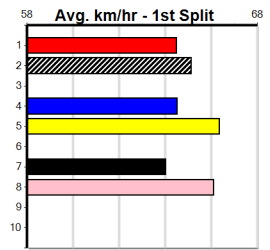

## Sandown

**TRACK INFO**

Track Circumference: 443m  
 Inside Top Turn: 95m  
 Track Width: 7.6m  
 Radius Home Turn: 50m

1

7:04PM

(VIC time)

Distance: 515m, Race Type: Mixed 6/7, Total Prizemoney: \$8,785
1st: \$5,900, 2nd: \$1,820, 3rd: \$915, 4th: \$150