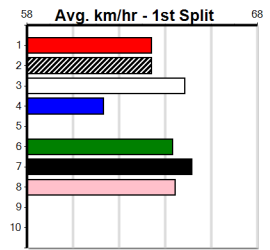

SPORTSBET MAKE IT A MULTI

Distance: 515m, Race Type: Grade 5, Total Prizemoney: $8,785
1st: $5,900, 2nd: $1,820, 3rd: $915, 4th: $150

Watchdog Tips: [ ] [ ] [ ] [ ] [ ] Bet: [ ]

Form Box Wgt Dist Track Date Time BON Margin 1st/2nd (Time) PIR Checked Comment W/R Split 1 S/P Grade

PHOENIX AMELIA [5]
BK Bitch Feb-23 Sire: ASTON DEE BEE Dam: LALA PHOENIX
Owner(s): DAILLY GREYHOUND FARMS (SYN), G Dailly, T Dailly
Trainer: Thomas Dailly (Anakie)
Winning Distances: < 300m (0) 300 - 399m (0) 400 - 499m (1) 500 - 599m (2) 600 - 699m (0) > 700m (0)
Winning Weights: 25.2(1) 25.6(1) 25.7(1)
2nd (8) 25.5 450 BAL R4 08-Jan-25 25.76 24.66 2.25L WYONG GRESHAM (25.60) M/434 . . . 6.74 $4.30 M
3rd (5) 25.8 460 GEL R2 14-Jan-25 26.20 25.58 9.00L SHIMA SAND (25.58) M/556 . . . 6.78 $5.20 M
1st (5) 25.7 460 GEL R6 21-Jan-25 26.07 25.92 3.5L SHIMA SUNSET (26.30) Q/321 . . . 6.72 $5.10 M
3rd (4) 25.4 525 MEA R1 25-Jan-25 30.48 29.76 7.00L NELL DEVERE (30.01) M/6555 . . . 5.26 $27.30 X67
F (8) 25.7 525 MEA R1 01-Feb-25 0.00 29.85 . URANA COBALT (30.10) M/4 . . . V0 5.27 $9.00 7
4th (3) 25.4 460 GEL R5 07-Feb-25 26.54 25.68 6.50L MILTON CRANBERRY (26.10) M/574 . . . 6.77 $12.70 RWH
1st (3) 25.2 525 MEP R2 12-Feb-25 30.16 29.86 5.50L COME FIND ME (30.53) Q/1111 . . . 5.25 $4.50 7
1st (7) 25.6 525 MEA R1 22-Feb-25 30.10 29.61 1.5L PAW HARRIS (30.19) M/2211 . . . 5.17 $5.90 X67
Last 3 wins NOT included above
Prize Best $12215.00
Starts FSH
Trk/Dts 12-3-2-3
APM 0-0-0-0 11092

BELOW THE CURVE [5]
F Dog Oct-21 Sire: BERNARDO Dam: CHUNK OF LOVE
Owner(s): Below the Curve (SYN), J Garth, L Van rooy, T Kindellan
Trainer: Steven Hanning (Newborough)
Winning Distances: < 300m (0) 300 - 399m (3) 400 - 499m (3) 500 - 599m (0) 600 - 699m (0) > 700m (0)
Winning Weights: 31.6(1) 32.8(2) 33.0(1) 33.3(1) 33.5(1)
1st (1) 33.5 425 BEN R4 13-Dec-24 24.30 23.66 0.50L OUR GIRL ROXY (24.32) M/352 . . . SW . 6.64 $17.70 5
4th (2) 33.7 300 HVL R12 22-Dec-24 16.91 16.54 4.25L PAW YONDER (16.62) S/7 . . . . 4.01 $23.10 5
4th (8) 33.7 400 WGL R7 31-Dec-24 22.83 22.38 6.50L SUMMER KOBIE (22.38) M/44 . . . . 8.51 $21.10 4
7th (6) 32.9 400 WGL R10 07-Jan-25 23.24 22.55 10.00 BLACK VIPER (22.55) M/67 . . . . 8.61 $48.80 X45
7th (5) 32.4 460 WGL R6 28-Jan-25 26.55 25.88 10.00 CORINTHIAN (25.88) Q/777 . . . . 6.82 $16.90 5
5th (2) 32.5 390 BAL R12 05-Feb-25 23.17 21.80 13.00 BUBBA RAY BANNER (22.28) M/66 . . . . 8.91 $40.80 5
2nd (3) 32.6 400 WGL R7 13-Feb-25 22.92 22.79 0.25L VINNIE'S CAMEL (22.90) M/42 . . . . 8.55 $2.50 T3-5
2nd (1) 32.7 515 SAN R7 20-Feb-25 30.10 29.47 2.00L DASHER BALE (29.98) M/4211 . . . . 5.25 $16.40 5
Last 3 wins NOT included above
1st (3) 32.8 435 SLE R9 27-Mar-24 24.76 24.59 0.75L BE GRACEFUL (24.80) M/211 . . . SW . 5.34 $12.10 X67
1st (1) 33.0 400 WGL R11 26-Apr-24 22.90 22.35 1.00L JUNIOR PISTOL (22.95) M/22 . . . . 8.52 $7.10 5
1st (4) 32.8 390 BAL R13 21-Nov-24 22.14 21.93 2.50L SIMPLY STYLISH (22.31) M/11 . . . . 8.47 $28.20 T3-5
Prize Best $18645.00
Starts 30.10(1)-20/2/25
Trk/Dts 60-6-16-7
APM 2-0-1-0 6725