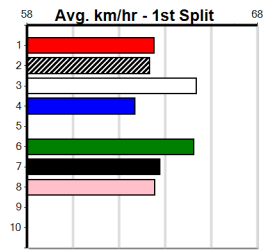

12
10:49PM

Distance: 515m, Race Type: Grade 5, Total Prizemoney: $8,785
1st: $5,900, 2nd: $1,820, 3rd: $915, 4th: $150

(VIC time)

Watchdog Tips:

Bet:

Form Box Wgt Dist Track Date Time BON Margin 1st/2nd (Time) PIR Checked Comment WR Split 1 S/P Grade

SAKURA RYKER [5] Biks
BK Bitch May-21 Sire: BARCIA BALE Dam: LIBBY'S DREAM
Owner(s): Palm Ridge Friends (SYN), L Burke, G Harris
Trainer: Leanne Burke (Alberton West)
Winning Distances: < 300m (0) 300 - 399m (2) 400 - 499m (5) 500 - 599m (1) 600 - 699m (0) > 700m (0)
Winning Weights: 30.7(2) 30.8(2) 30.9(2) 31.1(1) 31.2(1)
Race results table with columns for rank, weight, dog name, date, time, odds, margin, etc.

WHITE BREW [5]
WBE Dog Mar-21 Sire: COSMIC RUMBLE Dam: MEPUNGA REMI
Owner(s): R Brewer
Trainer: Raymond Brewer (Camperdown)
Winning Distances: < 300m (0) 300 - 399m (1) 400 - 499m (5) 500 - 599m (1) 600 - 699m (0) > 700m (0)
Winning Weights: 33.4(1) 33.6(1) 33.8(1) 34.1(2) 34.2(1) 34.4(1)
Race results table with columns for rank, weight, dog name, date, time, odds, margin, etc.

GALLOPING RED [5]
RF Dog Sep-22 Sire: BERNARDO Dam: IN ORBIT
Owner(s): R Conway
Trainer: Robert Conway (Bunyip)
ENG SAP 2025-02-24
Winning Distances: < 300m (0) 300 - 399m (0) 400 - 499m (1) 500 - 599m (2) 600 - 699m (0) > 700m (0)
Winning Weights: 29.0(1) 29.5(1) 30.4(1)
Race results table with columns for rank, weight, dog name, date, time, odds, margin, etc.

MAY SO DREAMING [5]
BD Bitch Mar-21 Sire: FERNANDO BALE Dam: IT'S A DREAM
Owner(s): SAUNDERS CLAN (SYN), D Saunders, B Saunders, W Saunders, G Saunders
Trainer: Darrell Saunders (Somerville)
Winning Distances: < 300m (0) 300 - 399m (0) 400 - 499m (3) 500 - 599m (3) 600 - 699m (0) > 700m (0)
Winning Weights: 25.5(1) 26.1(2) 26.3(1) 26.4(1) 26.5(1)
Race results table with columns for rank, weight, dog name, date, time, odds, margin, etc.

*** VACANT BOX ***
Sire: Dam:
Owner(s):
Trainer:
Winning Distances: < 300m (0) 300 - 399m (0) 400 - 499m (0) 500 - 599m (0) 600 - 699m (0) > 700m (0)
Winning Weights:

1

2

3

4

5