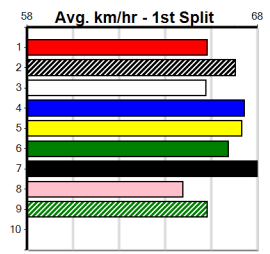

PLAY THE GOLF SIMULATOR AT GE

Distance: 715m, Race Type: Mixed 4/5, Total Prizemoney: $10,375
1st: $7,000, 2nd: $2,150, 3rd: $1,075, 4th: $150

Watchdog Tips:

Bet:

Form Box Wgt Dist Track Date Time BON Margin 1st/2nd (Time) PIR Checked Comment W/R Split 1 S/P Grade

PAYBACK [5]
BD Bitch Jun-22 Sire: HANDSOME PRINCE Dam: PAY CALL
Owner(s): Quaddie Boys (SYN), C Payne, C Hockey, P Joice, A Northridge
Winning Distances: < 300m (0) 300 - 399m (0) 400 - 499m (0) 500 - 599m (2) 600 - 699m (3) > 700m (1)
Winning Weights: 26.9(1) 27.2(1) 27.3(1) 27.4(3)
3rd (1) 27.2 715 SAN R1 23-Nov-24 42.15 41.55 6.50L ETHANOL WATER (41.71) S/5555 . . . 6.28 $25.80 SH
5th (5) 27.2 715 SAN R6 30-Nov-24 42.21 41.67 3.75L WILD CASH (41.96) S/6655 . . . 6.40 $6.80 GL
6th (3) 27.7 600 MEA R4 25-Jan-25 34.92 34.56 5.50L GARRY STUN ON (34.56) Q/5555 . . . 9.30 $35.10 X45
5th (8) 27.9 600 MEA R8 01-Feb-25 34.88 34.59 4.25L BLUE GOOSE BOY (34.59) S/6665 . . . 9.40 $29.50 X45
4th (1) 27.7 600 MEP R5 05-Feb-25 35.08 34.37 11.00 SUNSET WISP (34.37) M/8877 . . . 9.55 $3.00 RWH
5th (6) 27.9 600 MEP R7 12-Feb-25 34.82 34.38 6.50L UPSET SUNSET (34.38) M/6666 . . . 9.34 $16.00 RWF
4th (5) 27.7 730 MEA R3 15-Feb-25 42.97 42.48 3.5L ETHANOL WATER (42.73) M/6556 . . . 5.13 $15.50 SH
5th (2) 27.6 715 SAN R8 20-Feb-25 42.82 42.58 3.5L DOUBLE DENIM (42.58) S/8768 . . . 6.47 $3.90 5
Last 3 wins NOT included above
1st (1) 27.4 730 MEP R5 31-Jul-24 43.19 43.19 1.25L LANFRANCO (43.27) M/2111 . . SW . 5.08 $2.60 RW
1st (1) 27.3 640 SLE R5 11-Aug-24 37.11 37.11 1.25L FLYING DINAR (37.18) M/3211 . . SW . 6.29 $3.50 RW
1st (6) 27.4 600 MEP R6 16-Oct-24 34.72 34.58 6.00L PAW ERINA (35.11) M/6331 . . . 9.36 $3.80 RWH

Trainer: Terrence Reid (Yuroke)
Box History
Bx 1st 2nd 3rd 4th 5th 6th 7th 8th
1 3 1 1 1 1
2 1 2 1 1 1
3 2 1 1
4 1 1 1
5 1 1 1 1 1
6 1 3 1 1 1
7 1 2 1
8 1 1 1 1
Prize Best $36635.00
Starts 42.15(1)-23/11/24
Trk/Dts 38-6-8-6
APM 6-0-1-1 9185