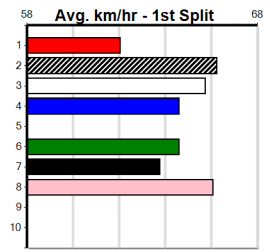

**Owner(s): Sire: Dam: Trainer:**

**Winning Distances: < 300m (0) 300 - 399m (0) 400 - 499m (0) 500 - 599m (0) 600 - 699m (0) > 700m (0)**

**Winning Weights: Box History**

7

9:04PM

(VIC time)

Distance: 595m, Race Type: Grade 5, Total Prizemoney: \$10,095
1st: \$6,800, 2nd: \$2,095, 3rd: \$1,050, 4th: \$150